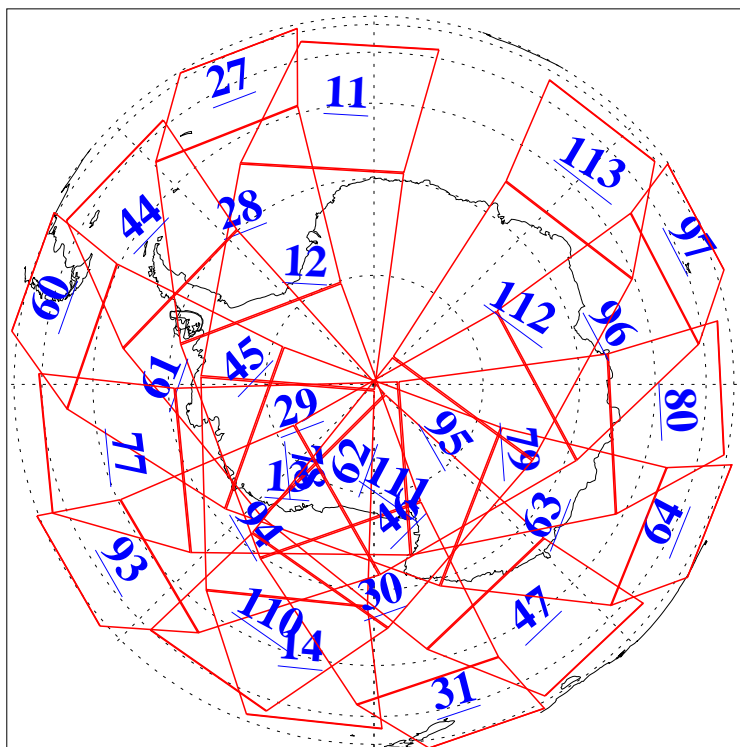

L1B Availability
AMSU Granules: 240
HSB Granules: 0
AIRS Granules: 240

16 Sep 2008
DoY 260
Aqua Day 2327
Granules: 1 to 120

Granules: 121 to 240

Legend: AMSU Available, HSB Available, AIRS Available

L1B Availability
AMSU Granules: 240
HSB Granules: 0
AIRS Granules: 240

16 Sep 2008
DoY 260
Aqua Day 2327

Ascending Granules

Descending Granules

Legend: AMSU Available, HSB Available, AIRS Available

L1B Availability
AMSU Granules: 240
HSB Granules: 0
AIRS Granules: 240

16 Sep 2008
DoY 260
Aqua Day 2327

Northern Hemisphere Granules

Southern Hemisphere Granules

Legend: AMSU Available, HSB Available, AIRS Available