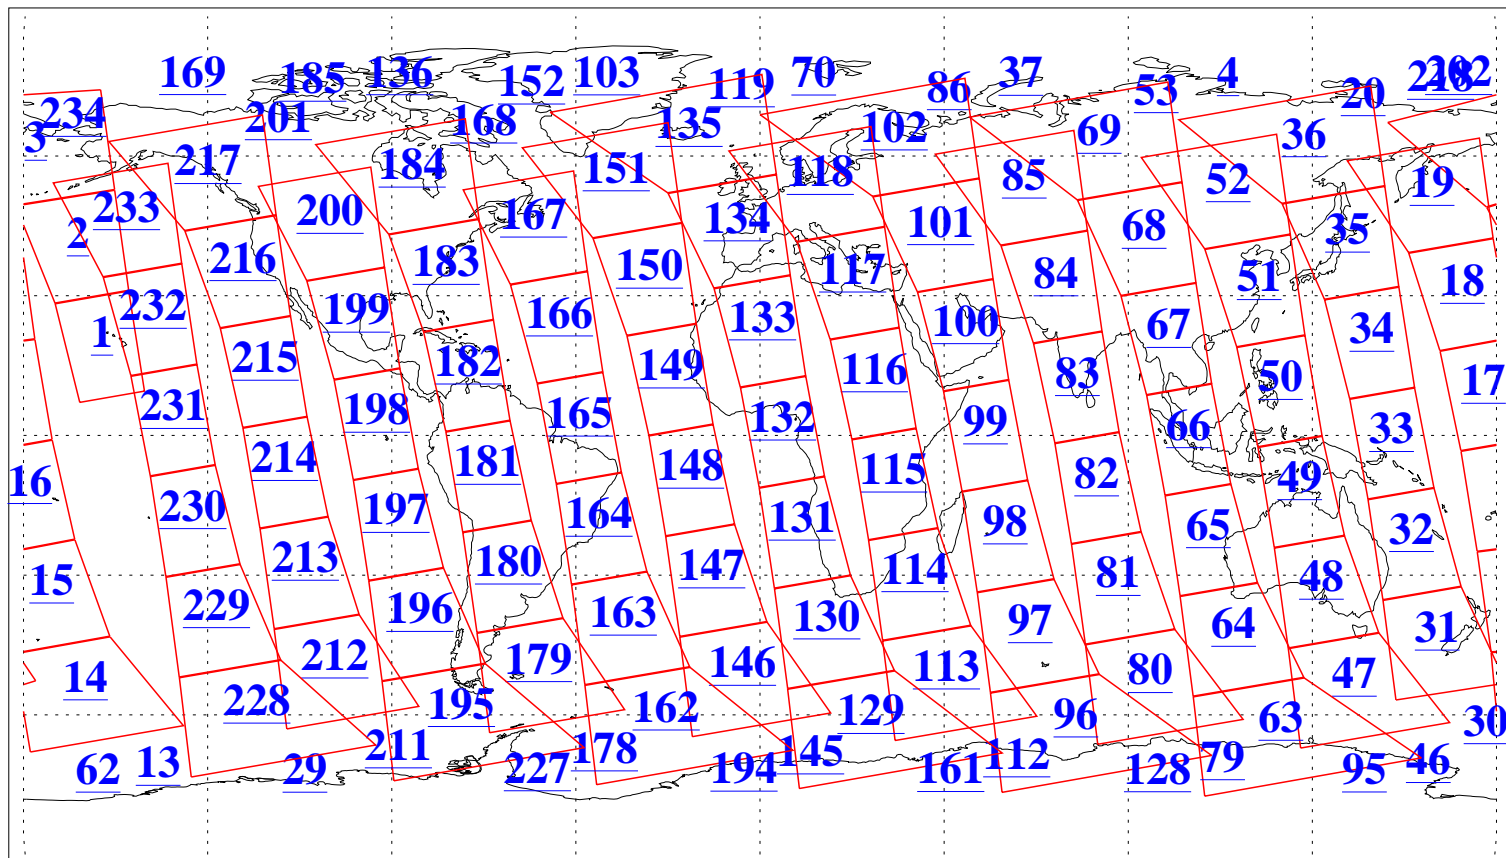

L1B Availability
AMSU Granules: 240
HSB Granules: 0
AIRS Granules: 240

16 Sep 2008
DoY 260
Aqua Day 2327
Granules: 1 to 120

Granules: 121 to 240

Legend: AMSU Available, HSB Available, AIRS Available

L1B Availability
AMSU Granules: 240
HSB Granules: 0
AIRS Granules: 240

16 Sep 2008
DoY 260
Aqua Day 2327

Ascending Granules

Descending Granules

Legend: AMSU Available, HSB Available, AIRS Available

L1B Availability
AMSU Granules: 240
HSB Granules: 0
AIRS Granules: 240

16 Sep 2008
DoY 260
Aqua Day 2327

Northern Hemisphere Granules

Southern Hemisphere Granules

Legend: AMSU Available, HSB Available, AIRS Available