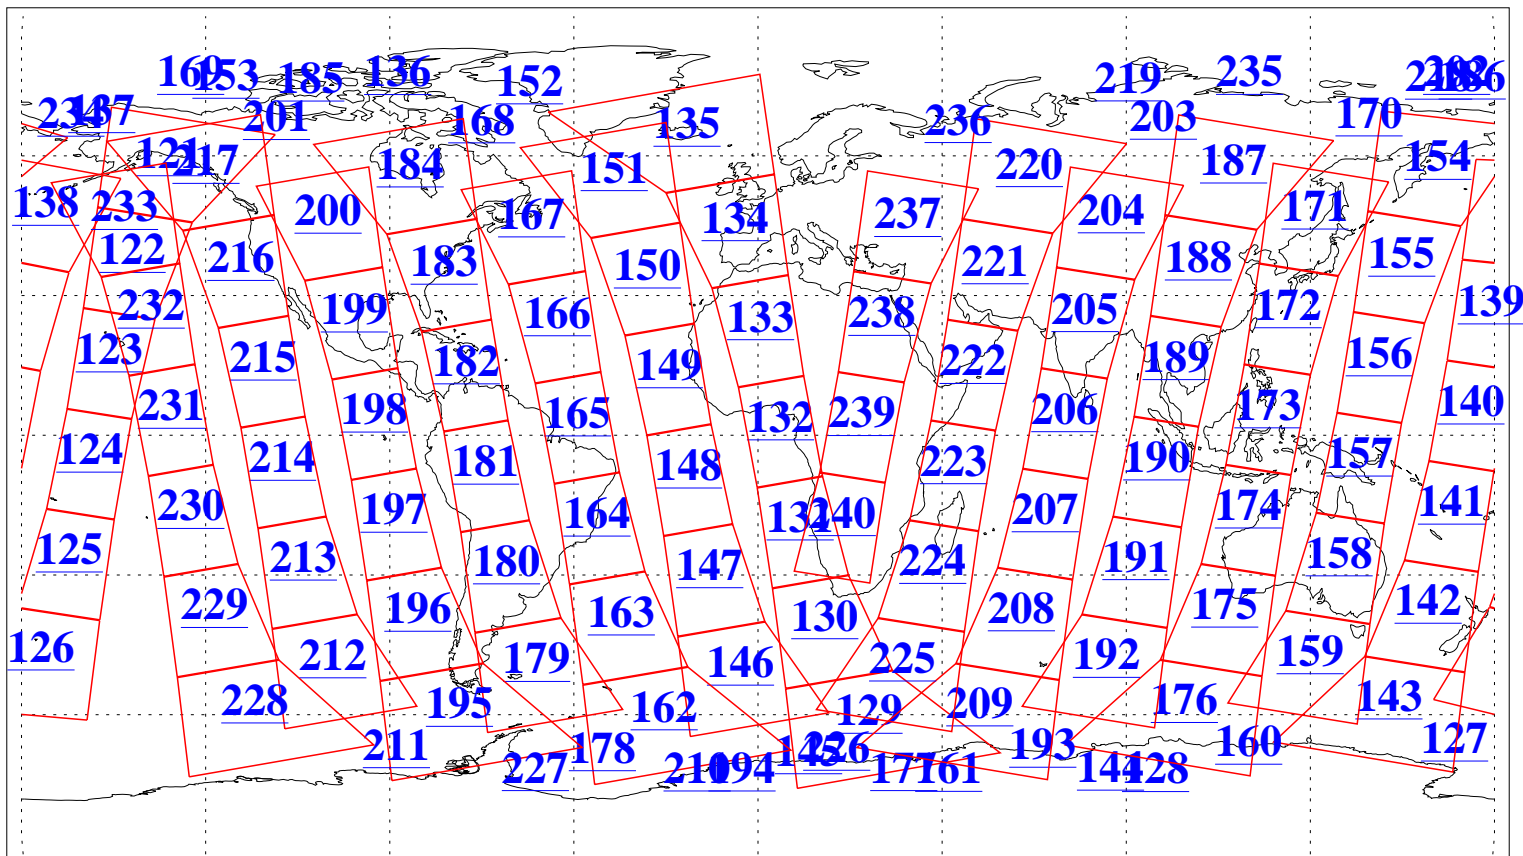

L1B Availability
AMSU Granules: 240
HSB Granules: 0
AIRS Granules: 240

16 Sep 2008
DoY 260
Aqua Day 2327
Granules: 1 to 120

Granules: 121 to 240

Legend: AMSU Available, HSB Available, AIRS Available

L1B Availability
AMSU Granules: 240
HSB Granules: 0
AIRS Granules: 240

16 Sep 2008
DoY 260
Aqua Day 2327

Ascending Granules

Descending Granules

Legend: AMSU Available, HSB Available, AIRS Available

L1B Availability
AMSU Granules: 240
HSB Granules: 0
AIRS Granules: 240

16 Sep 2008
DoY 260
Aqua Day 2327

Northern Hemisphere Granules

Southern Hemisphere Granules

Legend: AMSU Available, HSB Available, AIRS Available