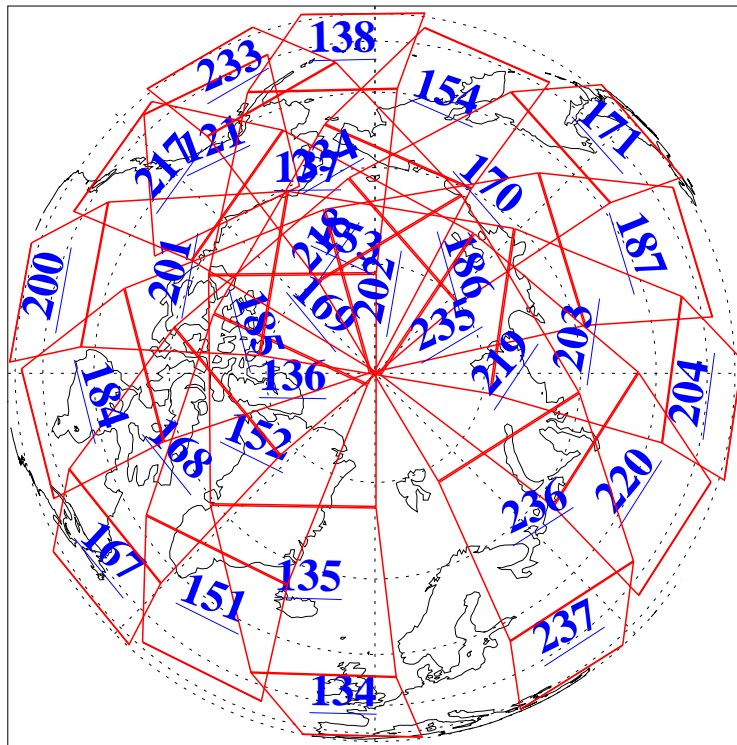

L1B Availability
AMSU Granules: 240
HSB Granules: 0
AIRS Granules: 240

16 Sep 2008
DoY 260
Aqua Day 2327
Granules: 1 to 120

Granules: 121 to 240

Legend: AMSU Available, HSB Available, AIRS Available

L1B Availability
AMSU Granules: 240
HSB Granules: 0
AIRS Granules: 240

16 Sep 2008
DoY 260
Aqua Day 2327

Ascending Granules

Descending Granules

Legend: AMSU Available, HSB Available, AIRS Available

L1B Availability
AMSU Granules: 240
HSB Granules: 0
AIRS Granules: 240

16 Sep 2008
DoY 260
Aqua Day 2327

Northern Hemisphere Granules

Southern Hemisphere Granules

Legend: AMSU Available, HSB Available, AIRS Available