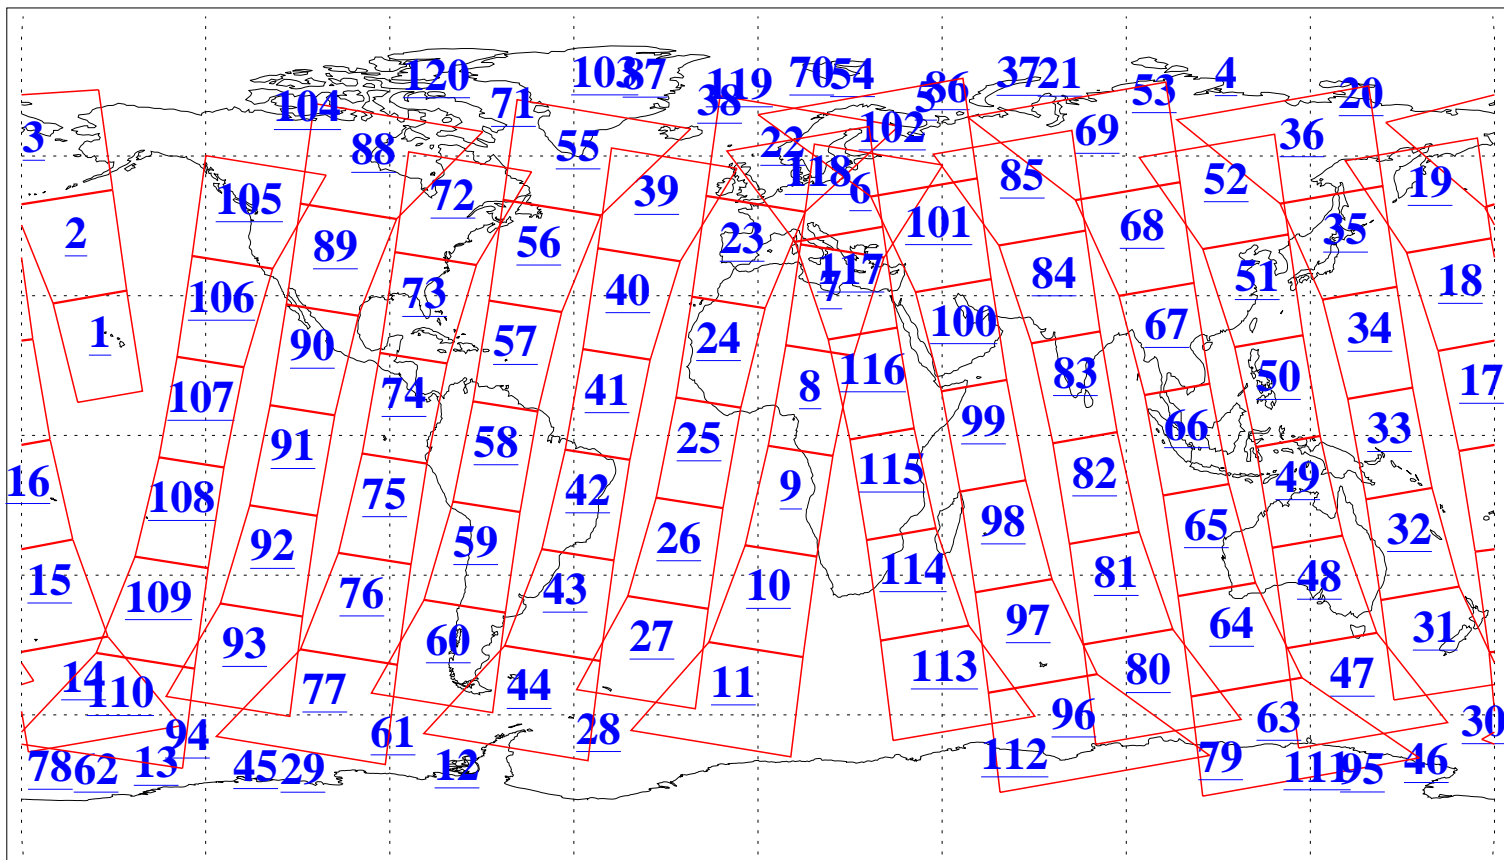

L1B Availability
AMSU Granules: 240
HSB Granules: 0
AIRS Granules: 240

16 Sep 2008
DoY 260
Aqua Day 2327
Granules: 1 to 120

Granules: 121 to 240

Legend: AMSU Available, HSB Available, AIRS Available

L1B Availability
AMSU Granules: 240
HSB Granules: 0
AIRS Granules: 240

16 Sep 2008
DoY 260
Aqua Day 2327

Ascending Granules

Descending Granules

Legend: AMSU Available, HSB Available, AIRS Available

L1B Availability
AMSU Granules: 240
HSB Granules: 0
AIRS Granules: 240

16 Sep 2008
DoY 260
Aqua Day 2327

Northern Hemisphere Granules

Southern Hemisphere Granules

Legend: AMSU Available, HSB Available, AIRS Available