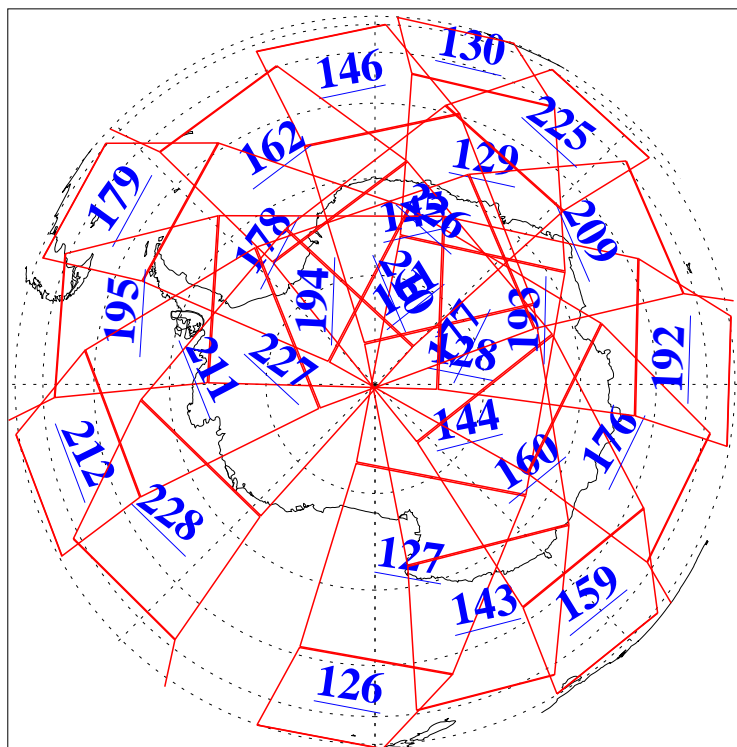

L1B Availability
AMSU Granules: 240
HSB Granules: 0
AIRS Granules: 240

16 Sep 2008
DoY 260
Aqua Day 2327
Granules: 1 to 120

Granules: 121 to 240

Legend: AMSU Available, HSB Available, AIRS Available

L1B Availability
AMSU Granules: 240
HSB Granules: 0
AIRS Granules: 240

16 Sep 2008
DoY 260
Aqua Day 2327

Ascending Granules

Descending Granules

Legend: AMSU Available, HSB Available, AIRS Available

L1B Availability
AMSU Granules: 240
HSB Granules: 0
AIRS Granules: 240

16 Sep 2008
DoY 260
Aqua Day 2327

Northern Hemisphere Granules

Southern Hemisphere Granules

Legend: AMSU Available, HSB Available, AIRS Available