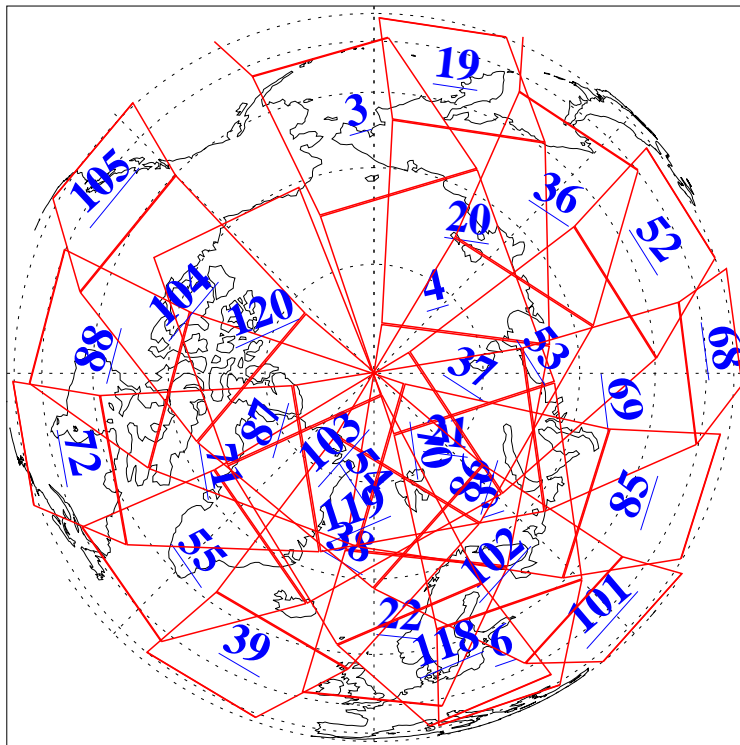

L1B Availability
AMSU Granules: 240
HSB Granules: 0
AIRS Granules: 240

16 Sep 2008
DoY 260
Aqua Day 2327
Granules: 1 to 120

Granules: 121 to 240

Legend: AMSU Available, HSB Available, AIRS Available

L1B Availability
AMSU Granules: 240
HSB Granules: 0
AIRS Granules: 240

16 Sep 2008
DoY 260
Aqua Day 2327

Ascending Granules

Descending Granules

Legend: AMSU Available, HSB Available, AIRS Available

L1B Availability
AMSU Granules: 240
HSB Granules: 0
AIRS Granules: 240

16 Sep 2008
DoY 260
Aqua Day 2327

Northern Hemisphere Granules

Southern Hemisphere Granules

Legend: AMSU Available, HSB Available, AIRS Available