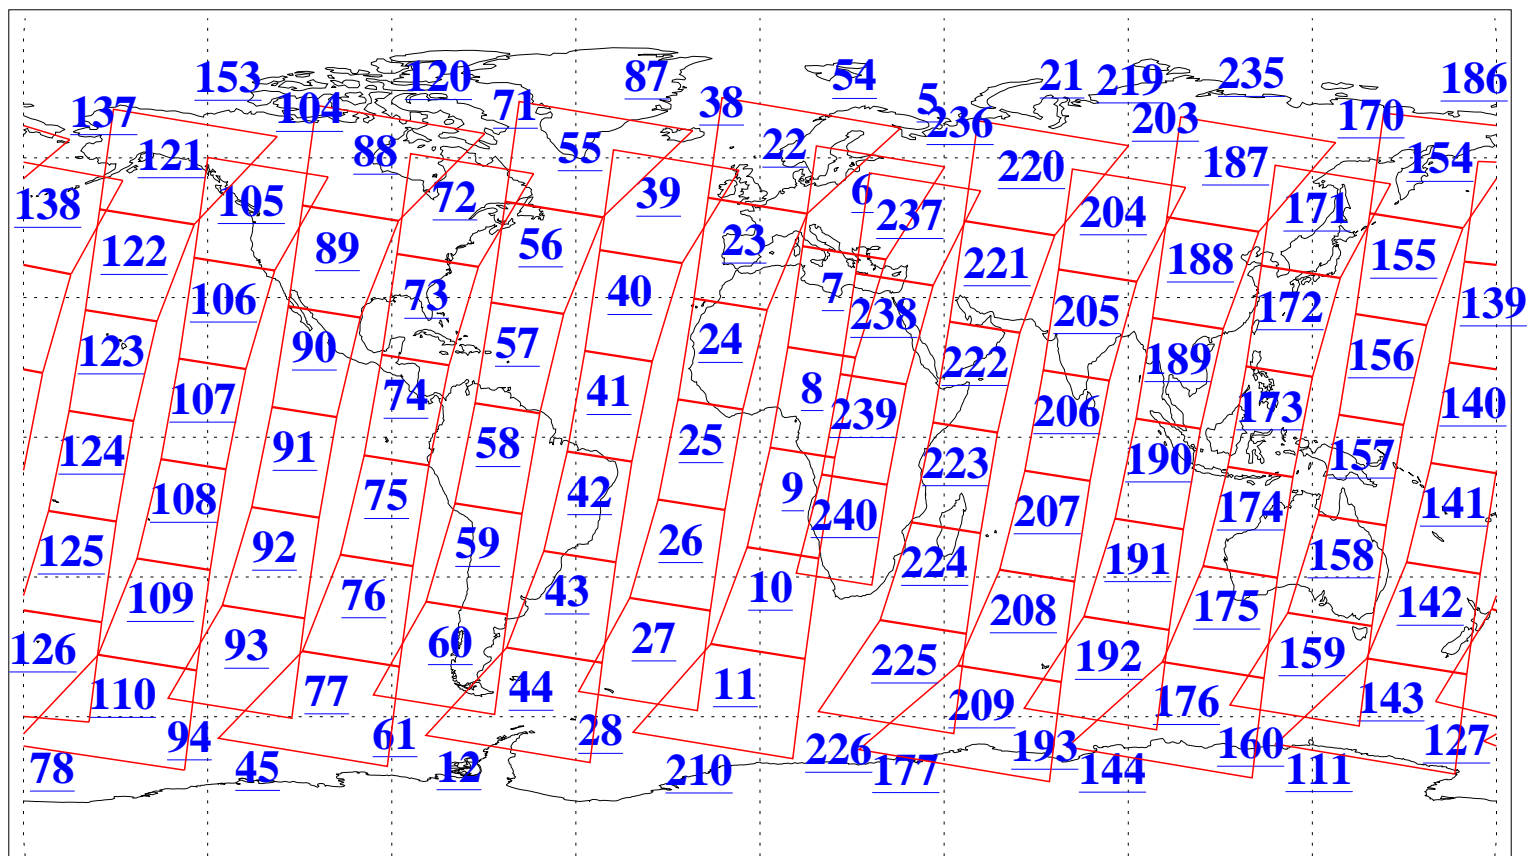

L1B Availability
AMSU Granules: 240
HSB Granules: 0
AIRS Granules: 240

16 Sep 2008
DoY 260
Aqua Day 2327
Granules: 1 to 120

Granules: 121 to 240

Legend: AMSU Available, HSB Available, AIRS Available

L1B Availability
AMSU Granules: 240
HSB Granules: 0
AIRS Granules: 240

16 Sep 2008
DoY 260
Aqua Day 2327

Ascending Granules

Descending Granules

Legend: AMSU Available, HSB Available, AIRS Available

L1B Availability
AMSU Granules: 240
HSB Granules: 0
AIRS Granules: 240

16 Sep 2008
DoY 260
Aqua Day 2327

Northern Hemisphere Granules

Southern Hemisphere Granules

Legend: AMSU Available, HSB Available, AIRS Available