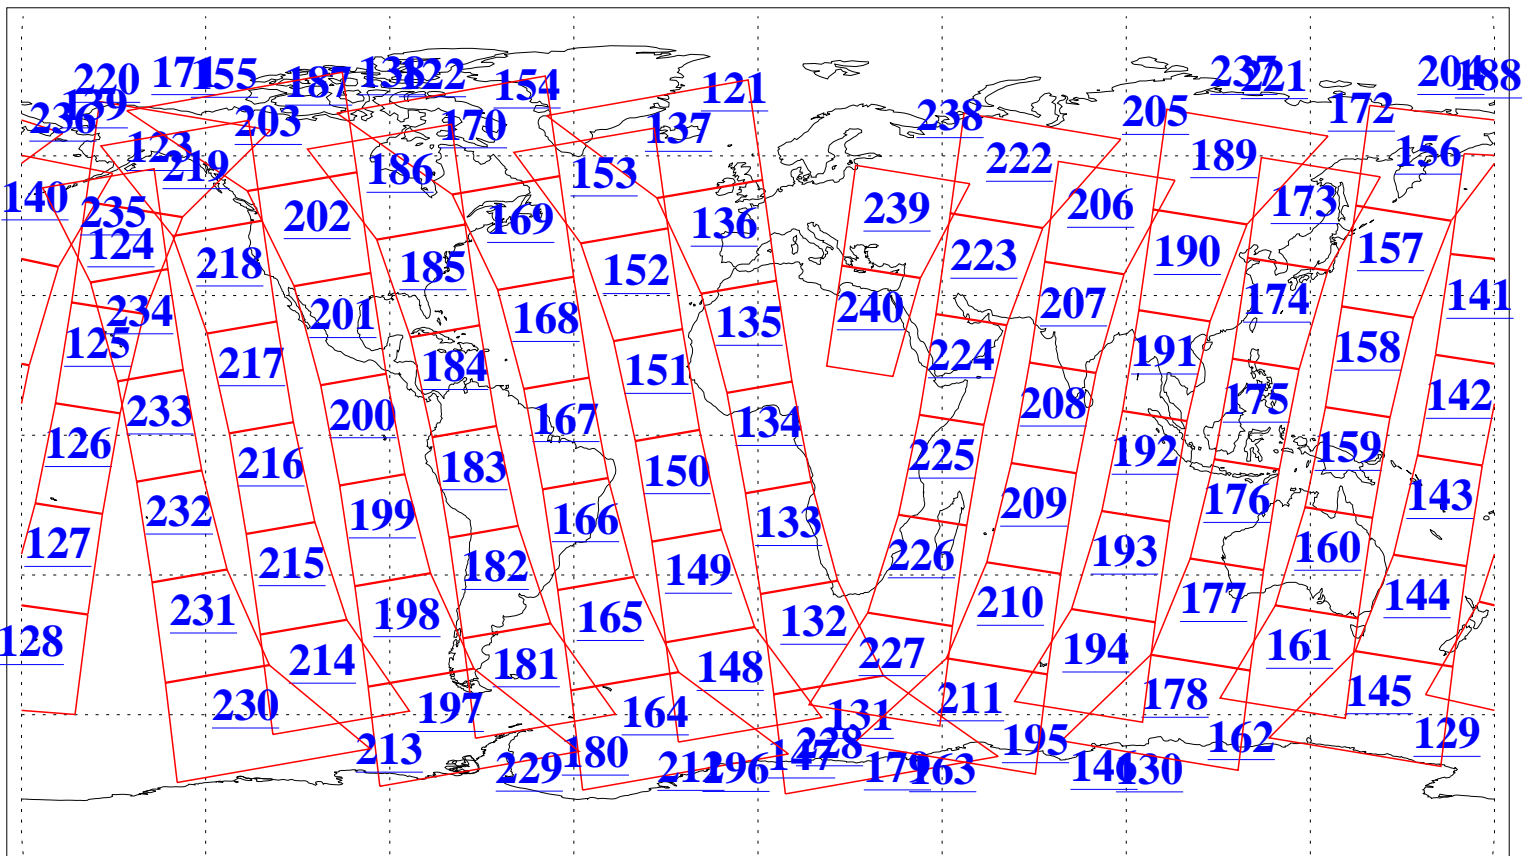

L1B Availability
AMSU Granules: 240
HSB Granules: 0
AIRS Granules: 240

14 Sep 2008
DoY 258
Aqua Day 2325
Granules: 1 to 120

Granules: 121 to 240

Legend: AMSU Available, HSB Available, AIRS Available

L1B Availability
AMSU Granules: 240
HSB Granules: 0
AIRS Granules: 240

14 Sep 2008
DoY 258
Aqua Day 2325

Ascending Granules

Descending Granules

Legend: AMSU Available, HSB Available, AIRS Available

L1B Availability
 AMSU Granules: 240
 HSB Granules: 0
 AIRS Granules: 240

14 Sep 2008
 DoY 258
 Aqua Day 2325

Northern Hemisphere Granules

Southern Hemisphere Granules

Legend: AMSU Available, HSB Available, AIRS Available