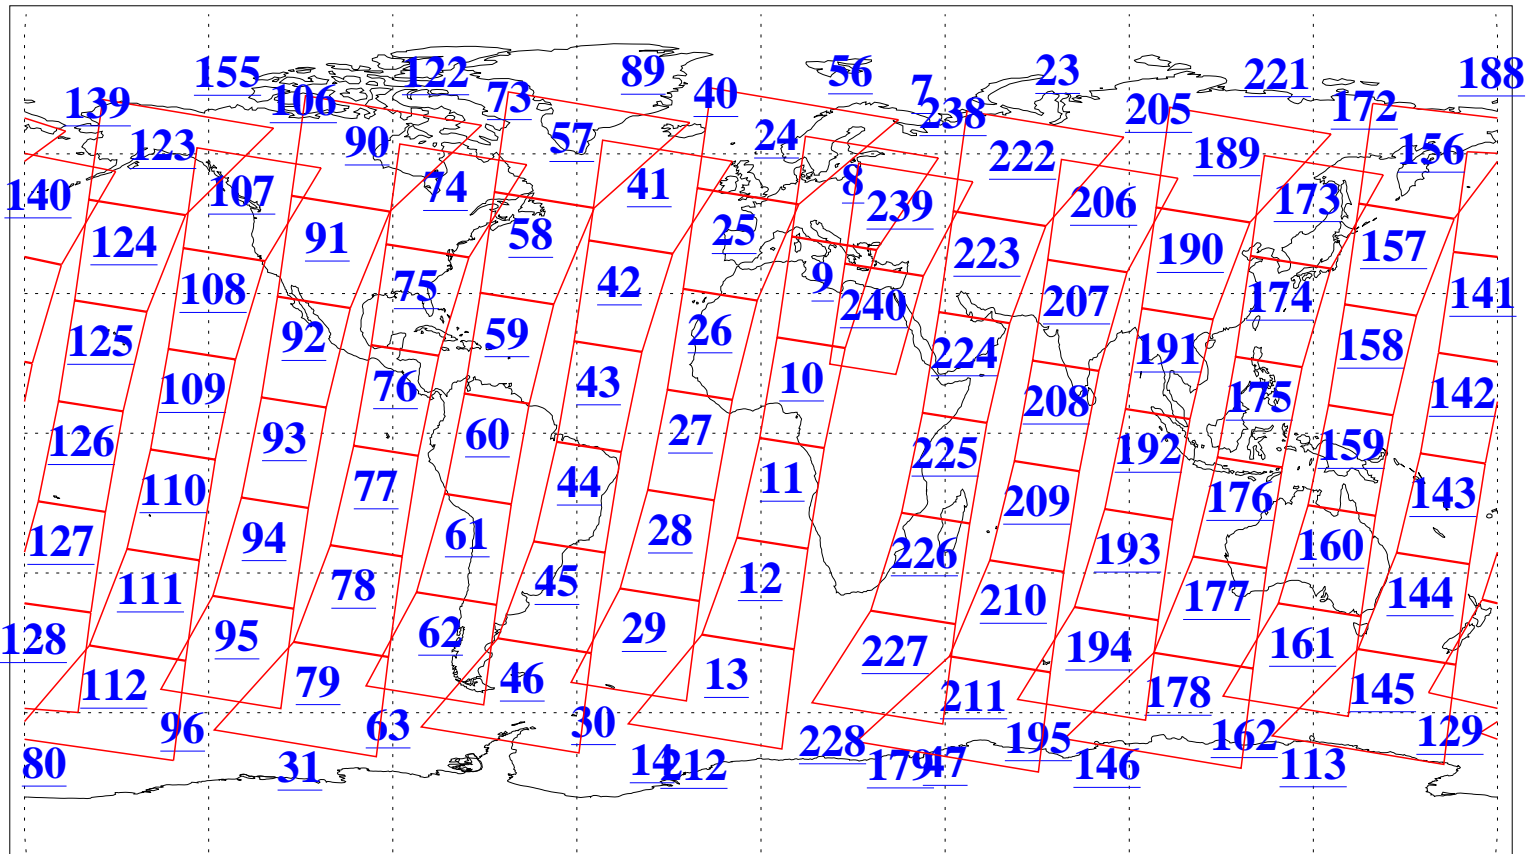

L1B Availability
AMSU Granules: 240
HSB Granules: 0
AIRS Granules: 240

14 Sep 2008
DoY 258
Aqua Day 2325
Granules: 1 to 120

Granules: 121 to 240

Legend: AMSU Available, HSB Available, AIRS Available

L1B Availability
AMSU Granules: 240
HSB Granules: 0
AIRS Granules: 240

14 Sep 2008
DoY 258
Aqua Day 2325

Ascending Granules

Descending Granules

Legend: AMSU Available, HSB Available, AIRS Available

L1B Availability
 AMSU Granules: 240
 HSB Granules: 0
 AIRS Granules: 240

14 Sep 2008
 DoY 258
 Aqua Day 2325

Northern Hemisphere Granules

Southern Hemisphere Granules

Legend: AMSU Available, HSB Available, AIRS Available