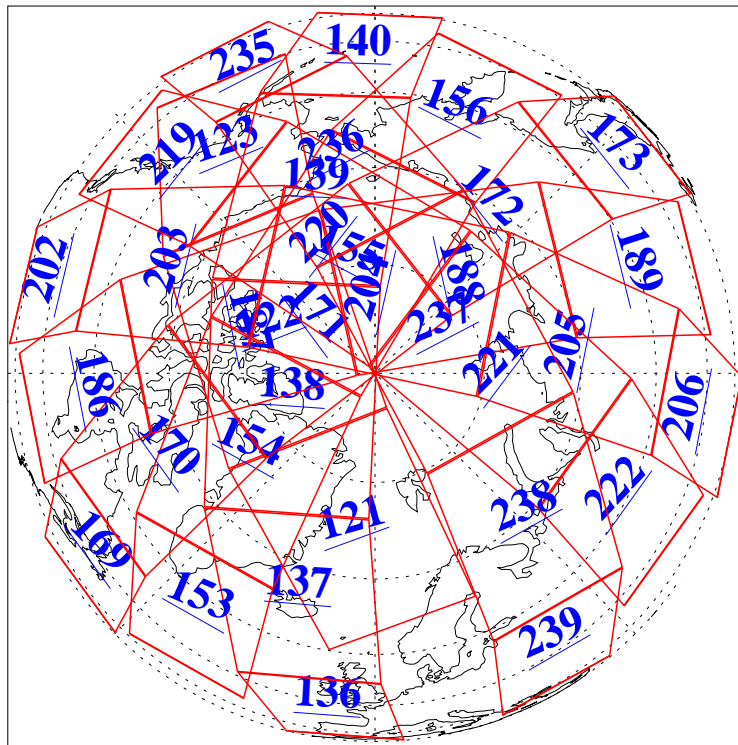

L1B Availability
AMSU Granules: 240
HSB Granules: 0
AIRS Granules: 240

14 Sep 2008
DoY 258
Aqua Day 2325
Granules: 1 to 120

Granules: 121 to 240

Legend: AMSU Available, HSB Available, AIRS Available

L1B Availability
AMSU Granules: 240
HSB Granules: 0
AIRS Granules: 240

14 Sep 2008
DoY 258
Aqua Day 2325

Ascending Granules

Descending Granules

Legend: AMSU Available, HSB Available, AIRS Available

L1B Availability
 AMSU Granules: 240
 HSB Granules: 0
 AIRS Granules: 240

14 Sep 2008
 DoY 258
 Aqua Day 2325

Northern Hemisphere Granules

Southern Hemisphere Granules

Legend: AMSU Available, HSB Available, AIRS Available