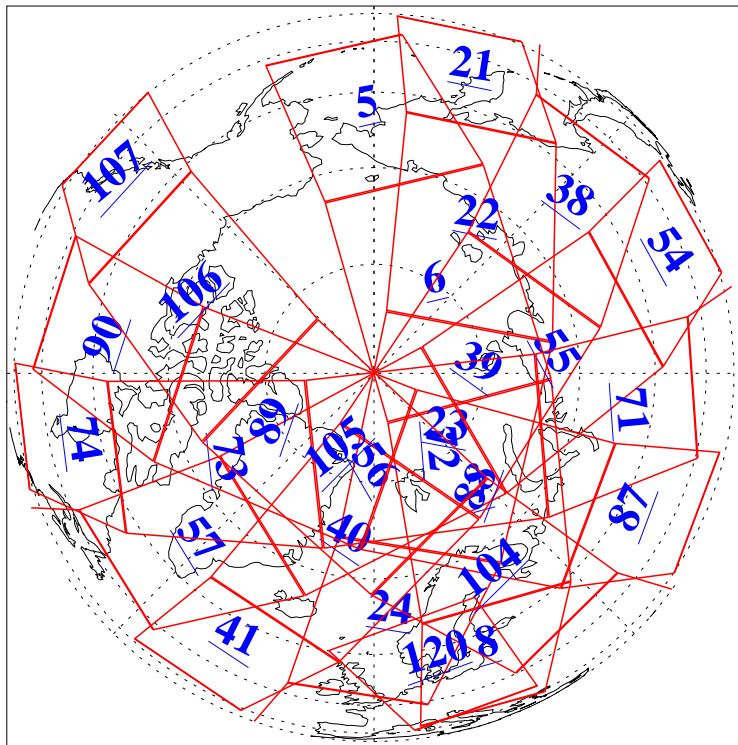

L1B Availability
AMSU Granules: 240
HSB Granules: 0
AIRS Granules: 240

14 Sep 2008
DoY 258
Aqua Day 2325
Granules: 1 to 120

Granules: 121 to 240

Legend: AMSU Available, HSB Available, AIRS Available

L1B Availability
AMSU Granules: 240
HSB Granules: 0
AIRS Granules: 240

14 Sep 2008
DoY 258
Aqua Day 2325

Ascending Granules

Descending Granules

Legend: AMSU Available, HSB Available, AIRS Available

L1B Availability
 AMSU Granules: 240
 HSB Granules: 0
 AIRS Granules: 240

14 Sep 2008
 DoY 258
 Aqua Day 2325

Northern Hemisphere Granules

Southern Hemisphere Granules

Legend: AMSU Available, HSB Available, AIRS Available