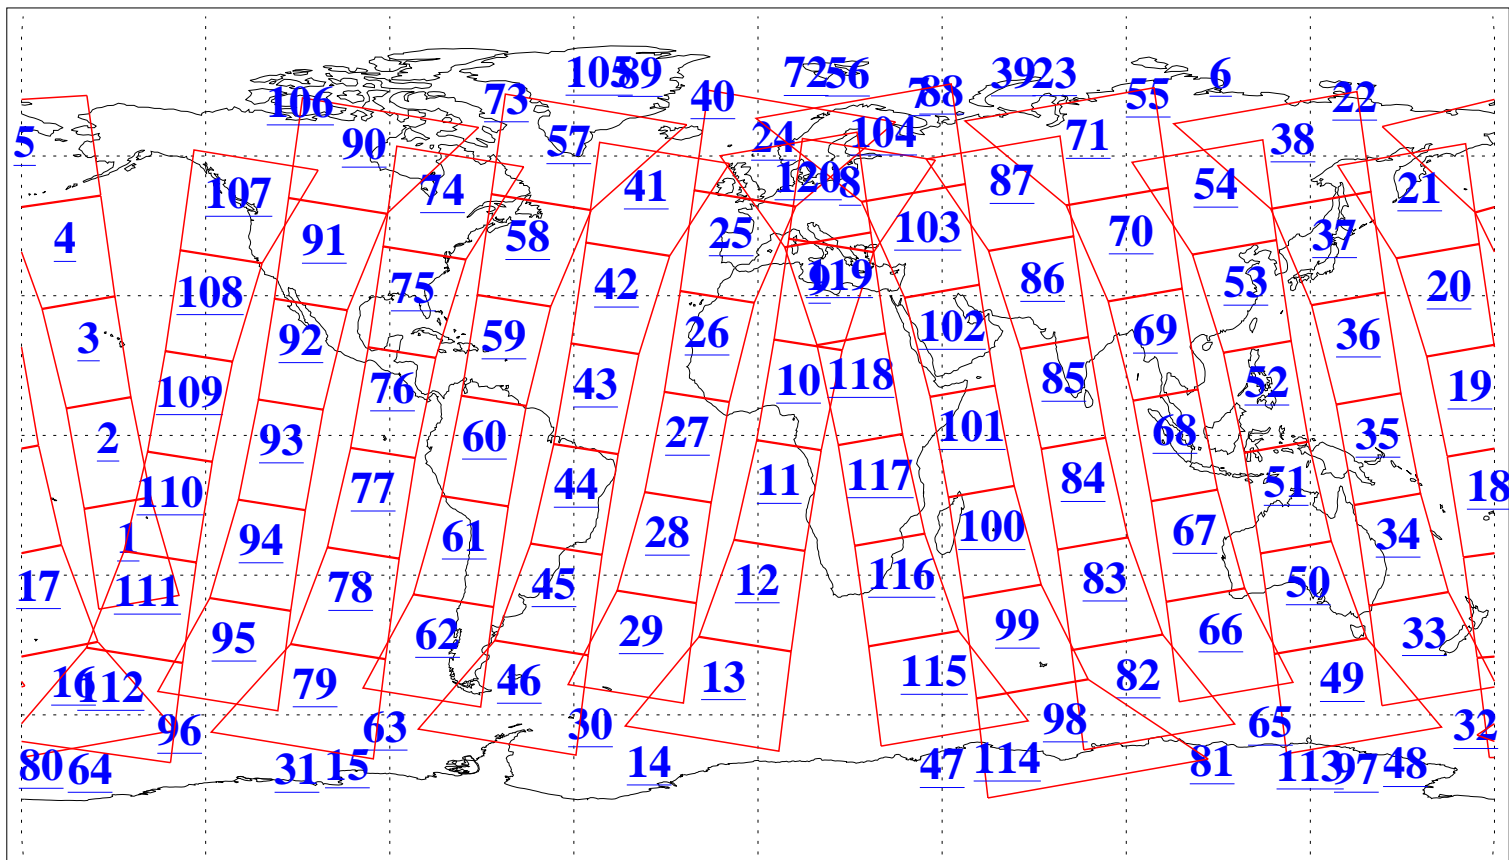

L1B Availability
AMSU Granules: 240
HSB Granules: 0
AIRS Granules: 240

14 Sep 2008
DoY 258
Aqua Day 2325
Granules: 1 to 120

Granules: 121 to 240

Legend: AMSU Available, HSB Available, AIRS Available

L1B Availability
AMSU Granules: 240
HSB Granules: 0
AIRS Granules: 240

14 Sep 2008
DoY 258
Aqua Day 2325

Ascending Granules

Descending Granules

Legend: AMSU Available, HSB Available, AIRS Available

L1B Availability
 AMSU Granules: 240
 HSB Granules: 0
 AIRS Granules: 240

14 Sep 2008
 DoY 258
 Aqua Day 2325

Northern Hemisphere Granules

Southern Hemisphere Granules

Legend: AMSU Available, HSB Available, AIRS Available