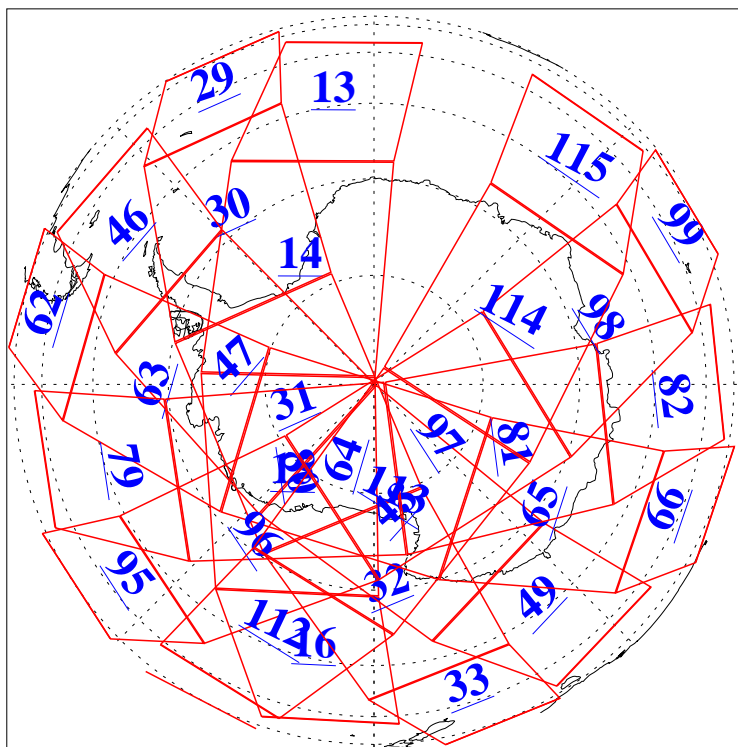

L1B Availability
AMSU Granules: 240
HSB Granules: 0
AIRS Granules: 240

14 Sep 2008
DoY 258
Aqua Day 2325
Granules: 1 to 120

Granules: 121 to 240

Legend: AMSU Available, HSB Available, AIRS Available

L1B Availability
AMSU Granules: 240
HSB Granules: 0
AIRS Granules: 240

14 Sep 2008
DoY 258
Aqua Day 2325

Ascending Granules

Descending Granules

Legend: AMSU Available, HSB Available, AIRS Available

L1B Availability
 AMSU Granules: 240
 HSB Granules: 0
 AIRS Granules: 240

14 Sep 2008
 DoY 258
 Aqua Day 2325

Northern Hemisphere Granules

Southern Hemisphere Granules

Legend: AMSU Available, HSB Available, AIRS Available