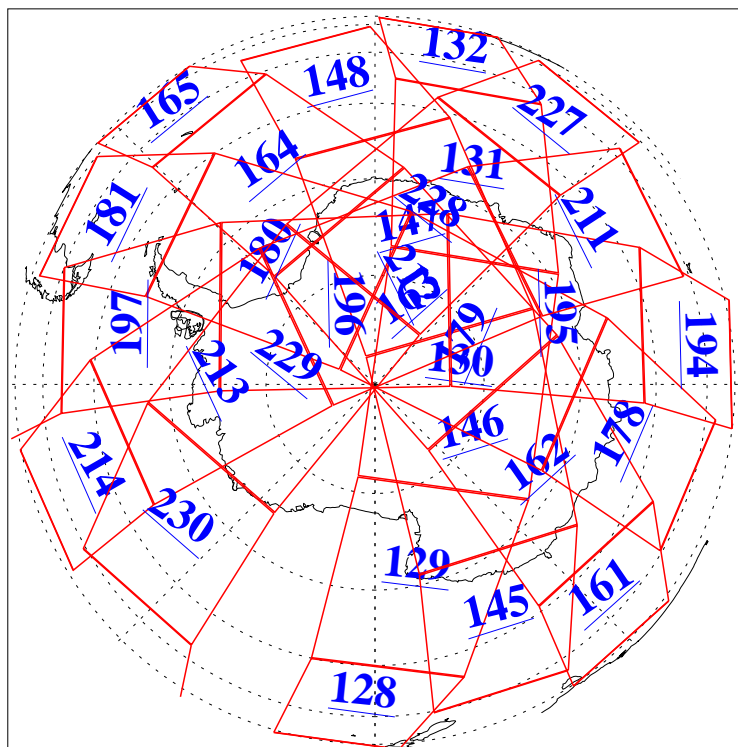

L1B Availability
AMSU Granules: 240
HSB Granules: 0
AIRS Granules: 240

14 Sep 2008
DoY 258
Aqua Day 2325
Granules: 1 to 120

Granules: 121 to 240

Legend: AMSU Available, HSB Available, AIRS Available

L1B Availability
AMSU Granules: 240
HSB Granules: 0
AIRS Granules: 240

14 Sep 2008
DoY 258
Aqua Day 2325

Ascending Granules

Descending Granules

Legend: AMSU Available, HSB Available, AIRS Available

L1B Availability
 AMSU Granules: 240
 HSB Granules: 0
 AIRS Granules: 240

14 Sep 2008
 DoY 258
 Aqua Day 2325

Northern Hemisphere Granules

Southern Hemisphere Granules

Legend: AMSU Available, HSB Available, AIRS Available