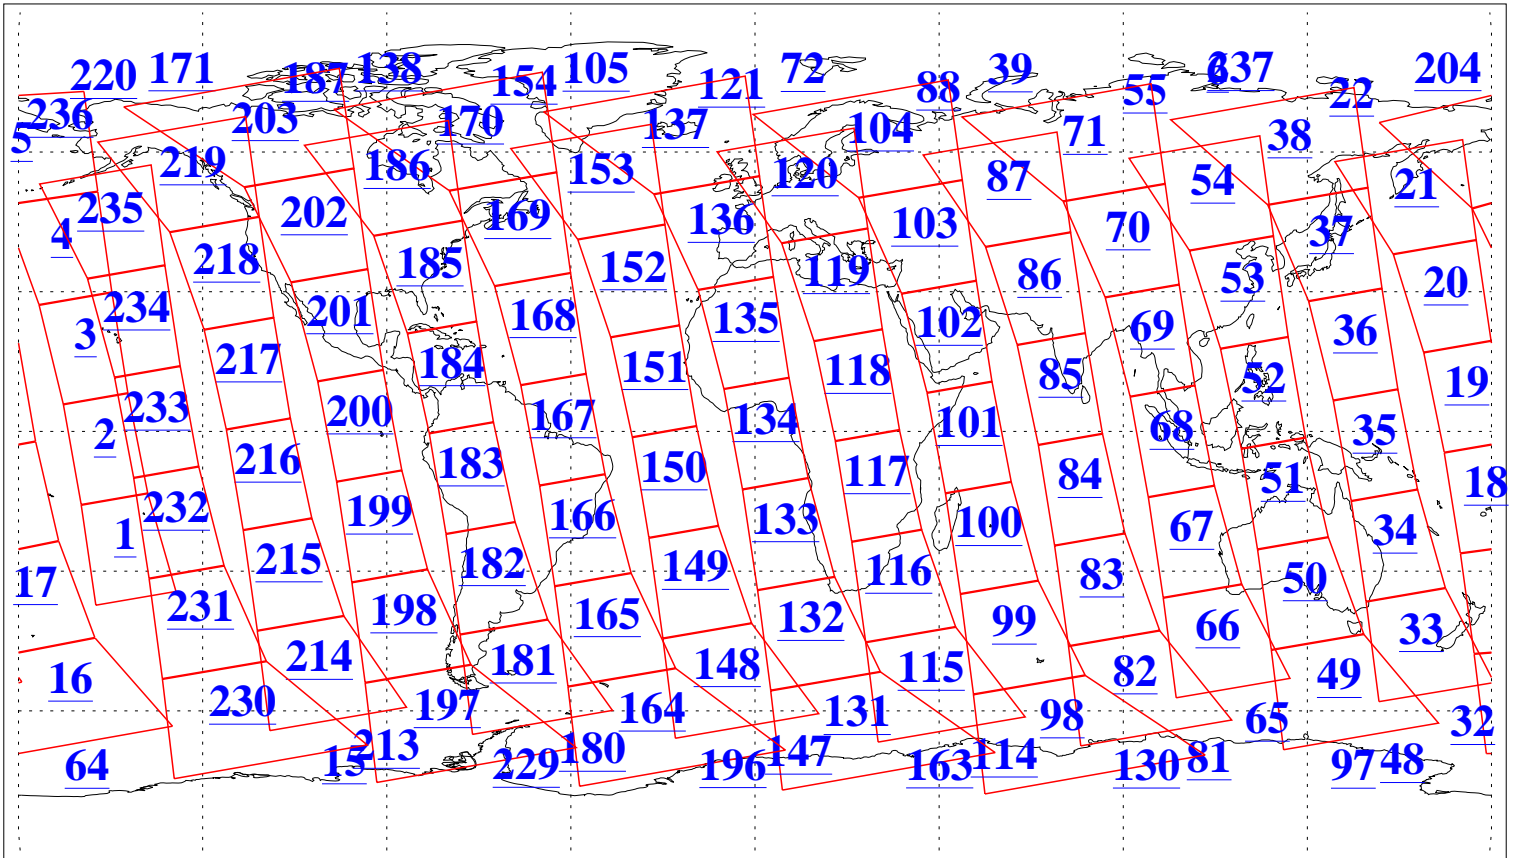

L1B Availability
AMSU Granules: 240
HSB Granules: 0
AIRS Granules: 240

14 Sep 2008
DoY 258
Aqua Day 2325
Granules: 1 to 120

Granules: 121 to 240

Legend: AMSU Available, HSB Available, AIRS Available

L1B Availability
AMSU Granules: 240
HSB Granules: 0
AIRS Granules: 240

14 Sep 2008
DoY 258
Aqua Day 2325

Ascending Granules

Descending Granules

Legend: AMSU Available, HSB Available, AIRS Available

L1B Availability
 AMSU Granules: 240
 HSB Granules: 0
 AIRS Granules: 240

14 Sep 2008
 DoY 258
 Aqua Day 2325

Northern Hemisphere Granules

Southern Hemisphere Granules

Legend: AMSU Available, HSB Available, AIRS Available