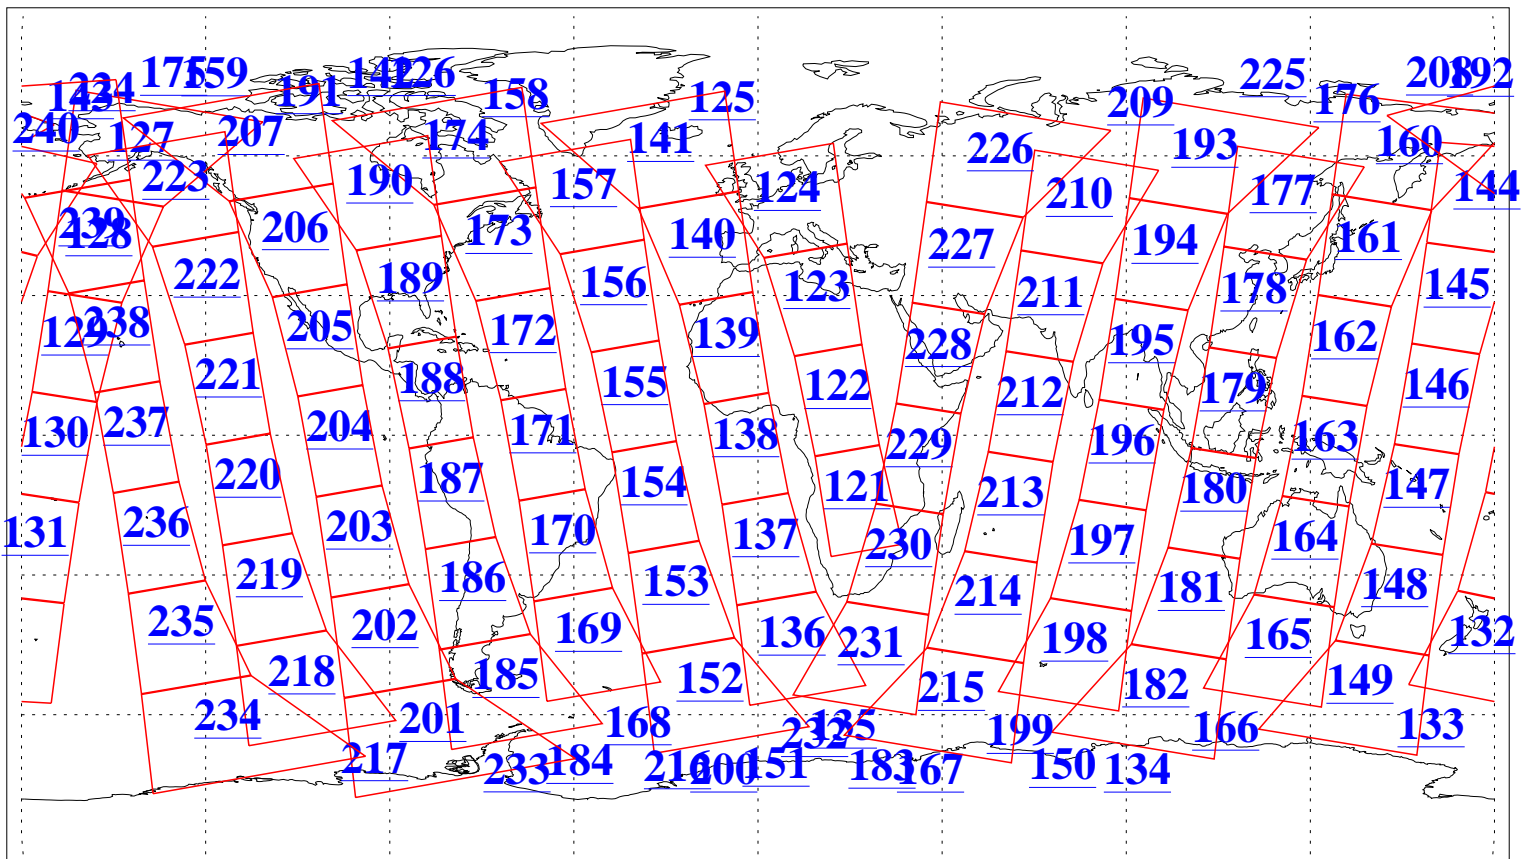

L1B Availability
AMSU Granules: 240
HSB Granules: 0
AIRS Granules: 240

10 Sep 2008
DoY 254
Aqua Day 2321
Granules: 1 to 120

Granules: 121 to 240

Legend: AMSU Available, HSB Available, AIRS Available

L1B Availability
AMSU Granules: 240
HSB Granules: 0
AIRS Granules: 240

10 Sep 2008
DoY 254
Aqua Day 2321
Ascending Granules

Descending Granules

Legend: AMSU Available, HSB Available, AIRS Available

L1B Availability
 AMSU Granules: 240
 HSB Granules: 0
 AIRS Granules: 240

10 Sep 2008
 DoY 254
 Aqua Day 2321

Northern Hemisphere Granules

Southern Hemisphere Granules

Legend: AMSU Available, HSB Available, AIRS Available