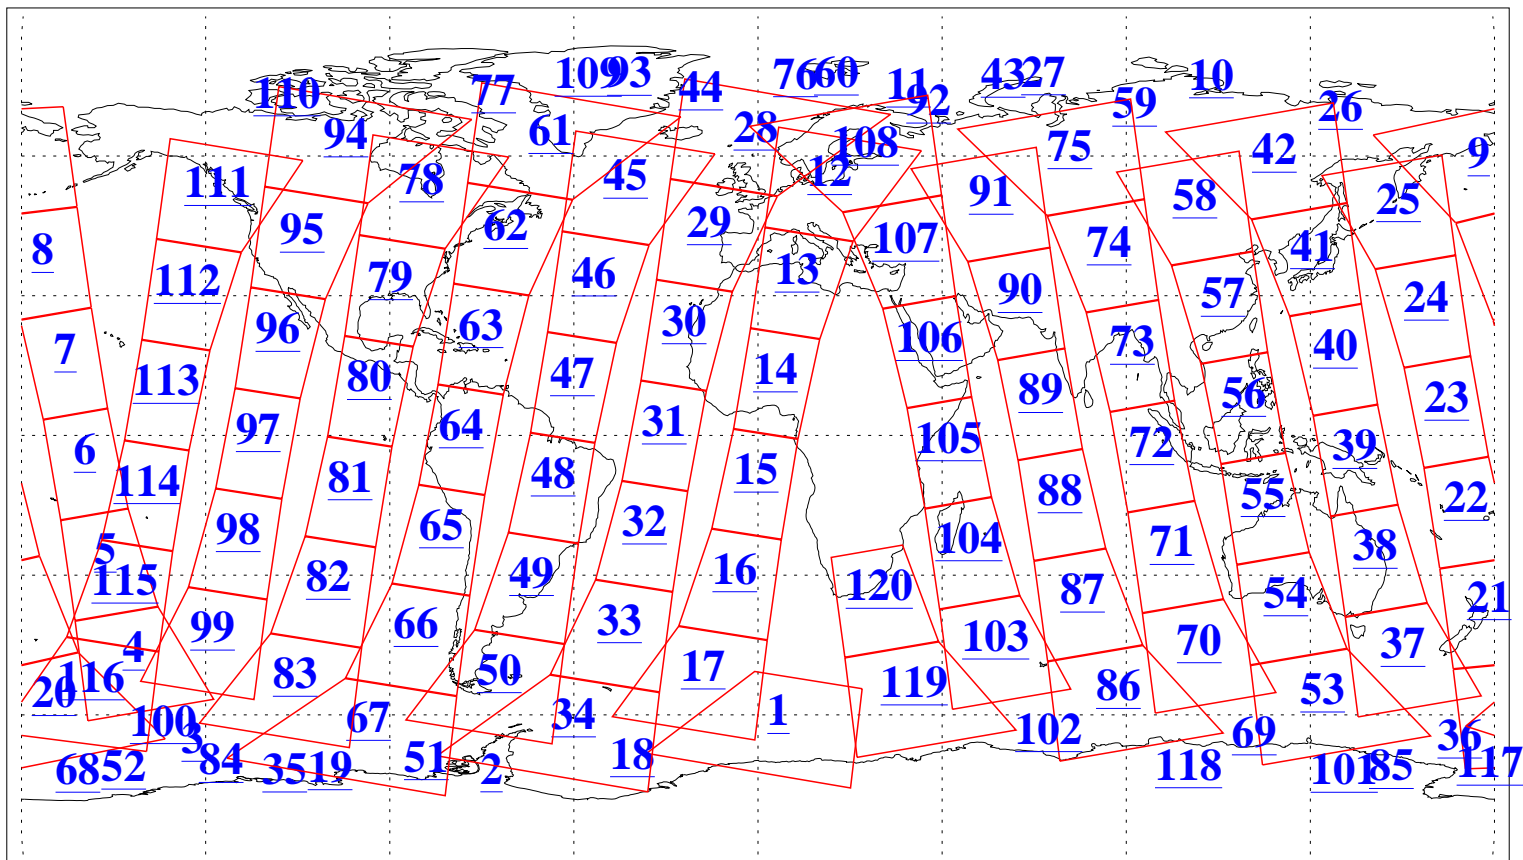

L1B Availability
AMSU Granules: 240
HSB Granules: 0
AIRS Granules: 240

10 Sep 2008
DoY 254
Aqua Day 2321
Granules: 1 to 120

Granules: 121 to 240

Legend: AMSU Available, HSB Available, AIRS Available

L1B Availability
AMSU Granules: 240
HSB Granules: 0
AIRS Granules: 240

10 Sep 2008
DoY 254
Aqua Day 2321
Ascending Granules

Descending Granules

Legend: AMSU Available, HSB Available, AIRS Available

L1B Availability
 AMSU Granules: 240
 HSB Granules: 0
 AIRS Granules: 240

10 Sep 2008
 DoY 254
 Aqua Day 2321

Northern Hemisphere Granules

Southern Hemisphere Granules

Legend: AMSU Available, HSB Available, AIRS Available