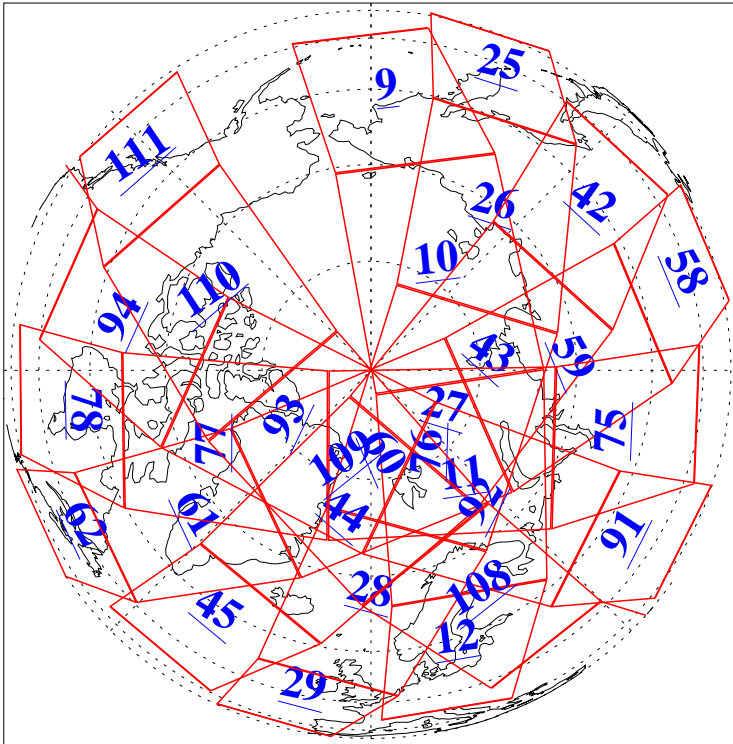

L1B Availability
AMSU Granules: 240
HSB Granules: 0
AIRS Granules: 240

10 Sep 2008
DoY 254
Aqua Day 2321
Granules: 1 to 120

Granules: 121 to 240

Legend: AMSU Available, HSB Available, AIRS Available

L1B Availability
AMSU Granules: 240
HSB Granules: 0
AIRS Granules: 240

10 Sep 2008
DoY 254
Aqua Day 2321
Ascending Granules

Descending Granules

Legend: AMSU Available, HSB Available, AIRS Available

L1B Availability
 AMSU Granules: 240
 HSB Granules: 0
 AIRS Granules: 240

10 Sep 2008
 DoY 254
 Aqua Day 2321

Northern Hemisphere Granules

Southern Hemisphere Granules

Legend: AMSU Available, HSB Available, AIRS Available