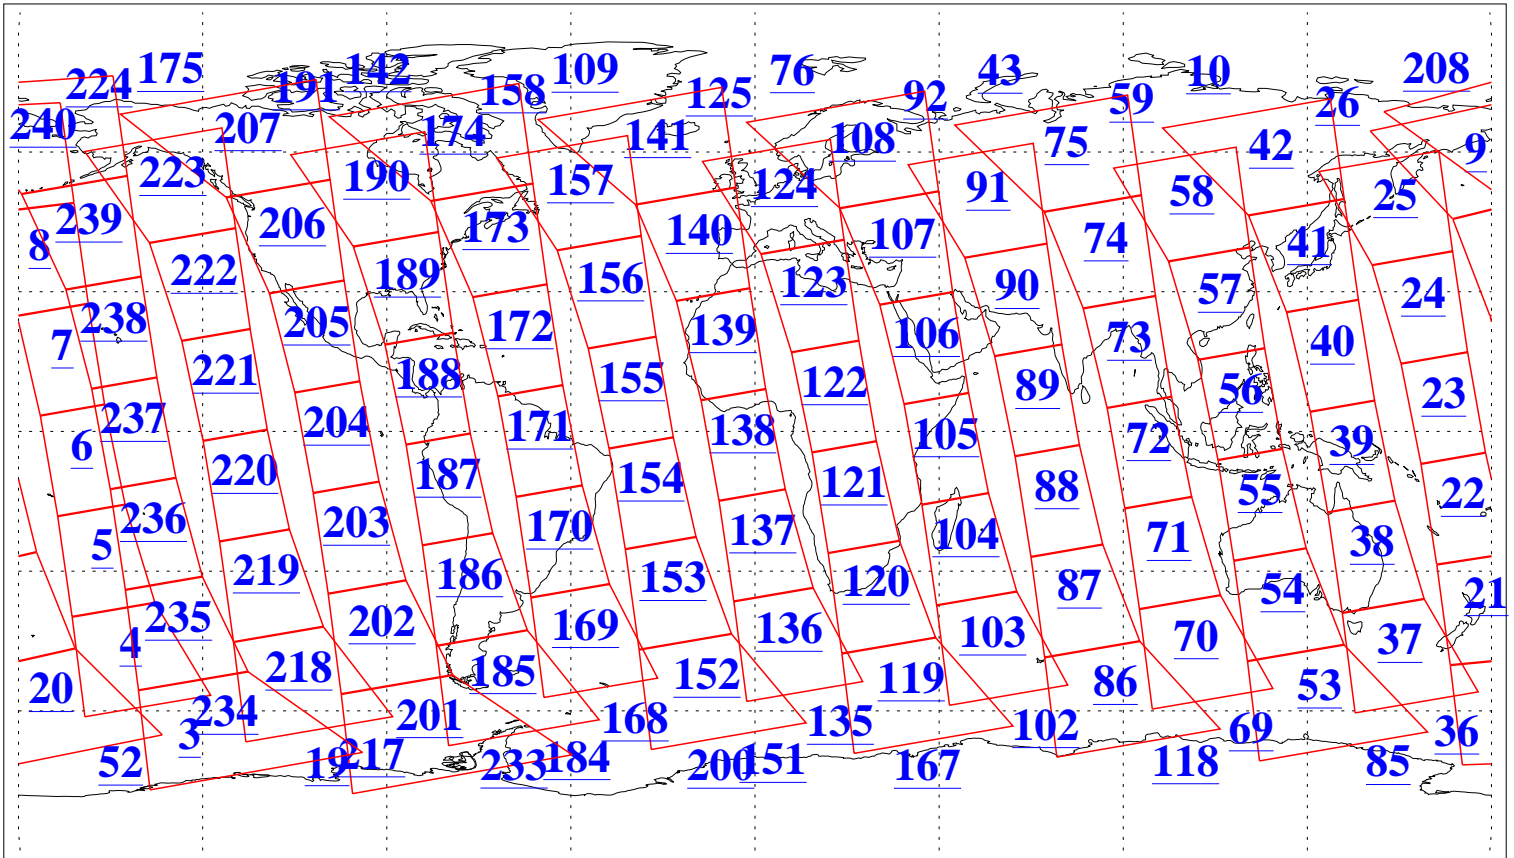

L1B Availability
AMSU Granules: 240
HSB Granules: 0
AIRS Granules: 240

10 Sep 2008
DoY 254
Aqua Day 2321
Granules: 1 to 120

Granules: 121 to 240

Legend: AMSU Available, HSB Available, AIRS Available

L1B Availability
AMSU Granules: 240
HSB Granules: 0
AIRS Granules: 240

10 Sep 2008
DoY 254
Aqua Day 2321
Ascending Granules

Descending Granules

Legend: AMSU Available, HSB Available, AIRS Available

L1B Availability
 AMSU Granules: 240
 HSB Granules: 0
 AIRS Granules: 240

10 Sep 2008
 DoY 254
 Aqua Day 2321

Northern Hemisphere Granules

Southern Hemisphere Granules

Legend: AMSU Available, HSB Available, AIRS Available