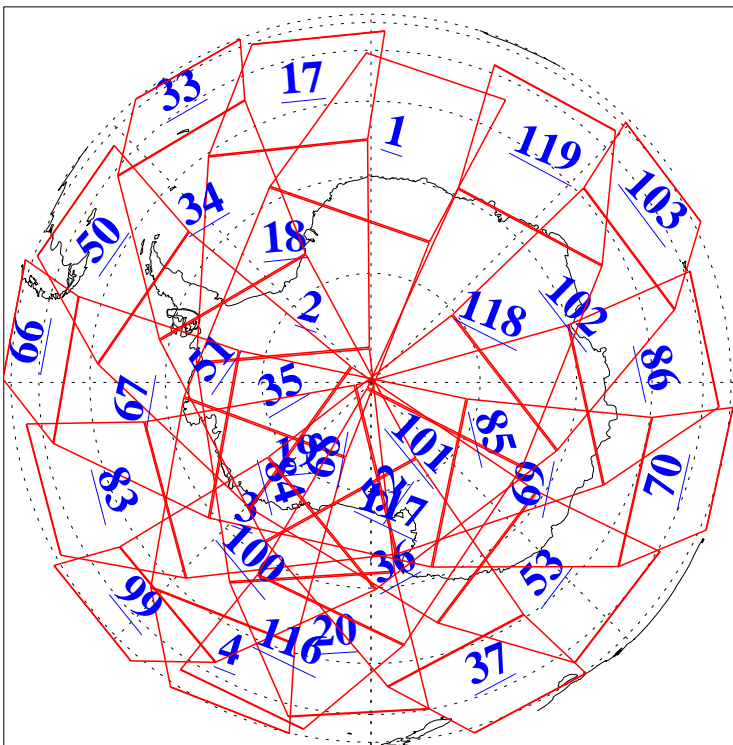

L1B Availability
AMSU Granules: 240
HSB Granules: 0
AIRS Granules: 240

10 Sep 2008
DoY 254
Aqua Day 2321
Granules: 1 to 120

Granules: 121 to 240

Legend: AMSU Available, HSB Available, AIRS Available

L1B Availability
AMSU Granules: 240
HSB Granules: 0
AIRS Granules: 240

10 Sep 2008
DoY 254
Aqua Day 2321
Ascending Granules

Descending Granules

Legend: AMSU Available, HSB Available, AIRS Available

L1B Availability
 AMSU Granules: 240
 HSB Granules: 0
 AIRS Granules: 240

10 Sep 2008
 DoY 254
 Aqua Day 2321

Northern Hemisphere Granules

Southern Hemisphere Granules

Legend: AMSU Available, HSB Available, AIRS Available