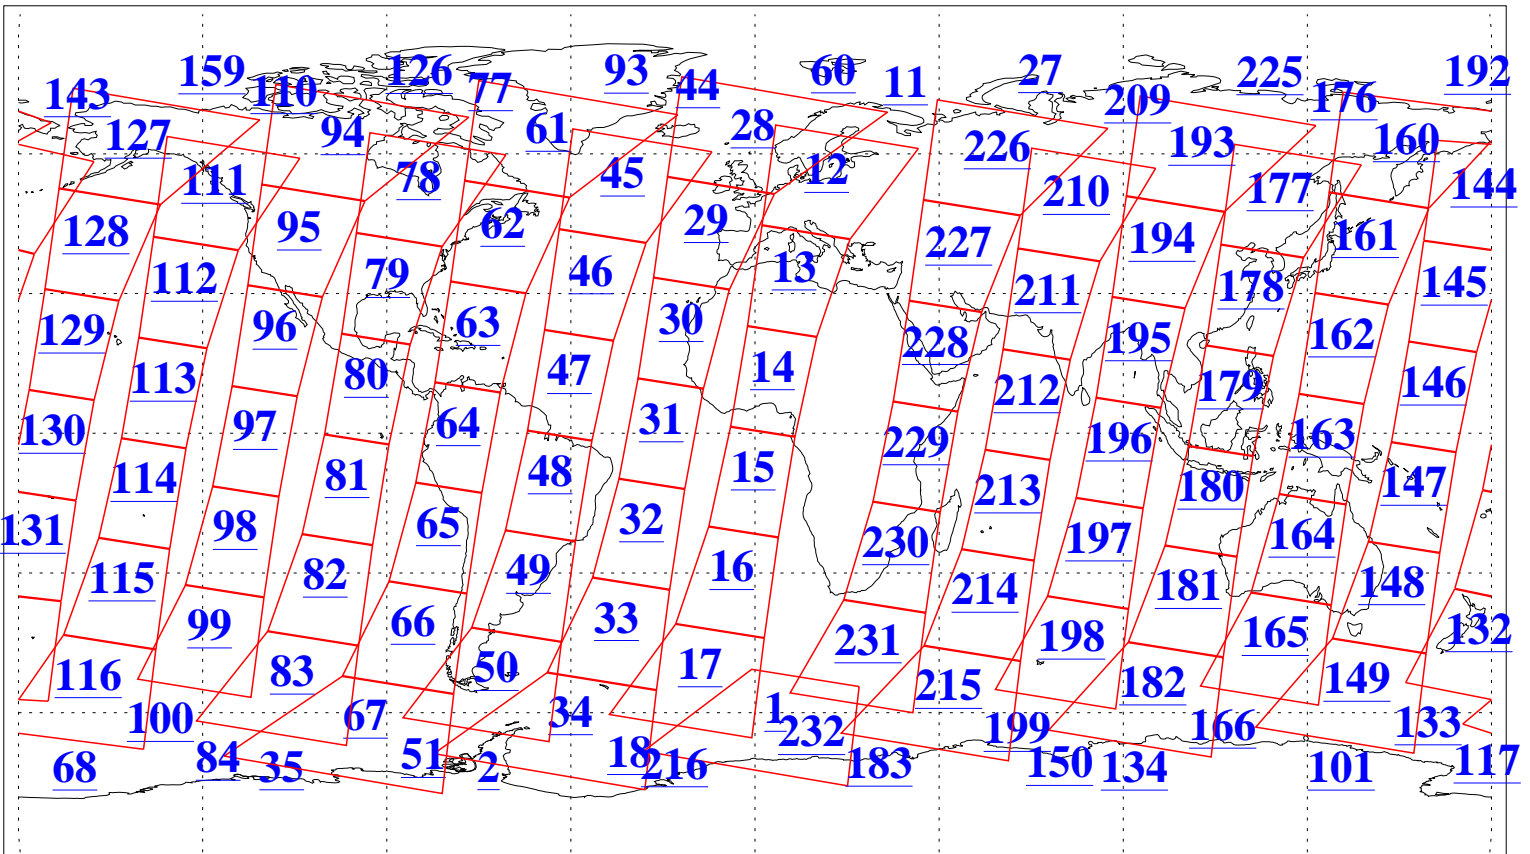

L1B Availability
AMSU Granules: 240
HSB Granules: 0
AIRS Granules: 240

10 Sep 2008
DoY 254
Aqua Day 2321
Granules: 1 to 120

Granules: 121 to 240

Legend: AMSU Available, HSB Available, AIRS Available

L1B Availability
AMSU Granules: 240
HSB Granules: 0
AIRS Granules: 240

10 Sep 2008
DoY 254
Aqua Day 2321
Ascending Granules

Descending Granules

Legend: AMSU Available, HSB Available, AIRS Available

L1B Availability
 AMSU Granules: 240
 HSB Granules: 0
 AIRS Granules: 240

10 Sep 2008
 DoY 254
 Aqua Day 2321

Northern Hemisphere Granules

Southern Hemisphere Granules

Legend: AMSU Available, HSB Available, AIRS Available