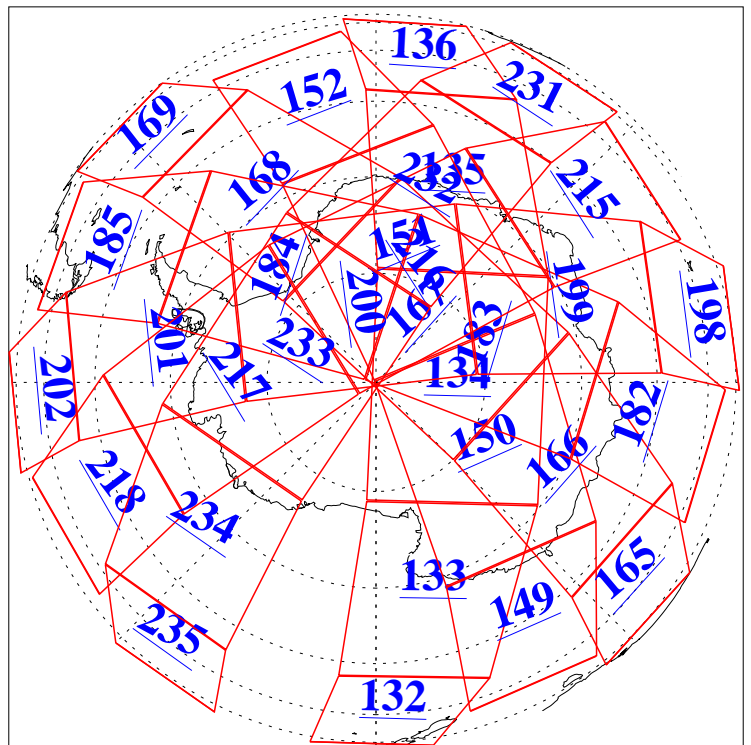

L1B Availability
AMSU Granules: 240
HSB Granules: 0
AIRS Granules: 240

10 Sep 2008
DoY 254
Aqua Day 2321
Granules: 1 to 120

Granules: 121 to 240

Legend: AMSU Available, HSB Available, AIRS Available

L1B Availability
AMSU Granules: 240
HSB Granules: 0
AIRS Granules: 240

10 Sep 2008
DoY 254
Aqua Day 2321
Ascending Granules

Descending Granules

Legend: AMSU Available, HSB Available, AIRS Available

L1B Availability
 AMSU Granules: 240
 HSB Granules: 0
 AIRS Granules: 240

10 Sep 2008
 DoY 254
 Aqua Day 2321

Northern Hemisphere Granules

Southern Hemisphere Granules

Legend: AMSU Available, HSB Available, AIRS Available