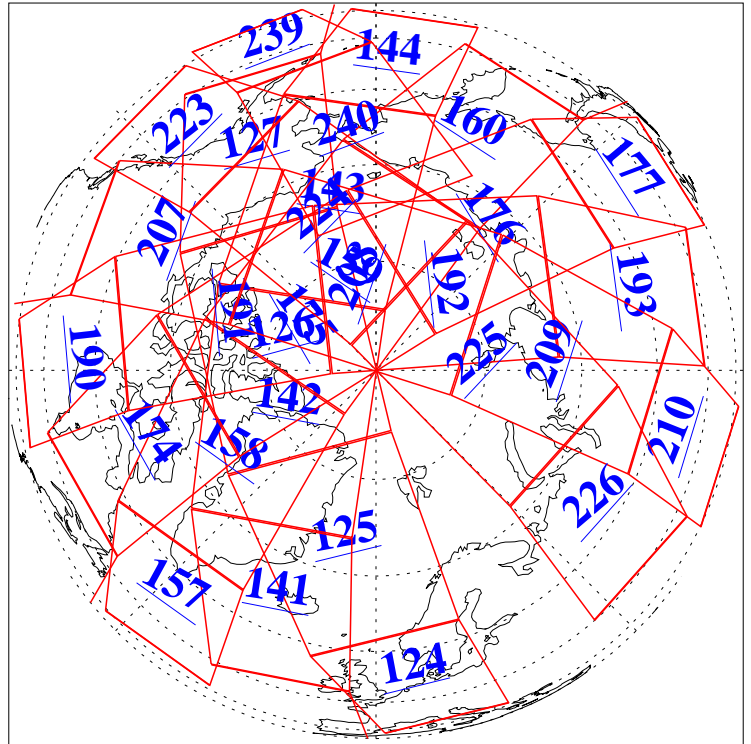

L1B Availability
AMSU Granules: 240
HSB Granules: 0
AIRS Granules: 240

10 Sep 2008
DoY 254
Aqua Day 2321
Granules: 1 to 120

Granules: 121 to 240

Legend: AMSU Available, HSB Available, AIRS Available

L1B Availability
AMSU Granules: 240
HSB Granules: 0
AIRS Granules: 240

10 Sep 2008
DoY 254
Aqua Day 2321
Ascending Granules

Descending Granules

Legend: AMSU Available, HSB Available, AIRS Available

L1B Availability
 AMSU Granules: 240
 HSB Granules: 0
 AIRS Granules: 240

10 Sep 2008
 DoY 254
 Aqua Day 2321

Northern Hemisphere Granules

Southern Hemisphere Granules

Legend: AMSU Available, HSB Available, AIRS Available