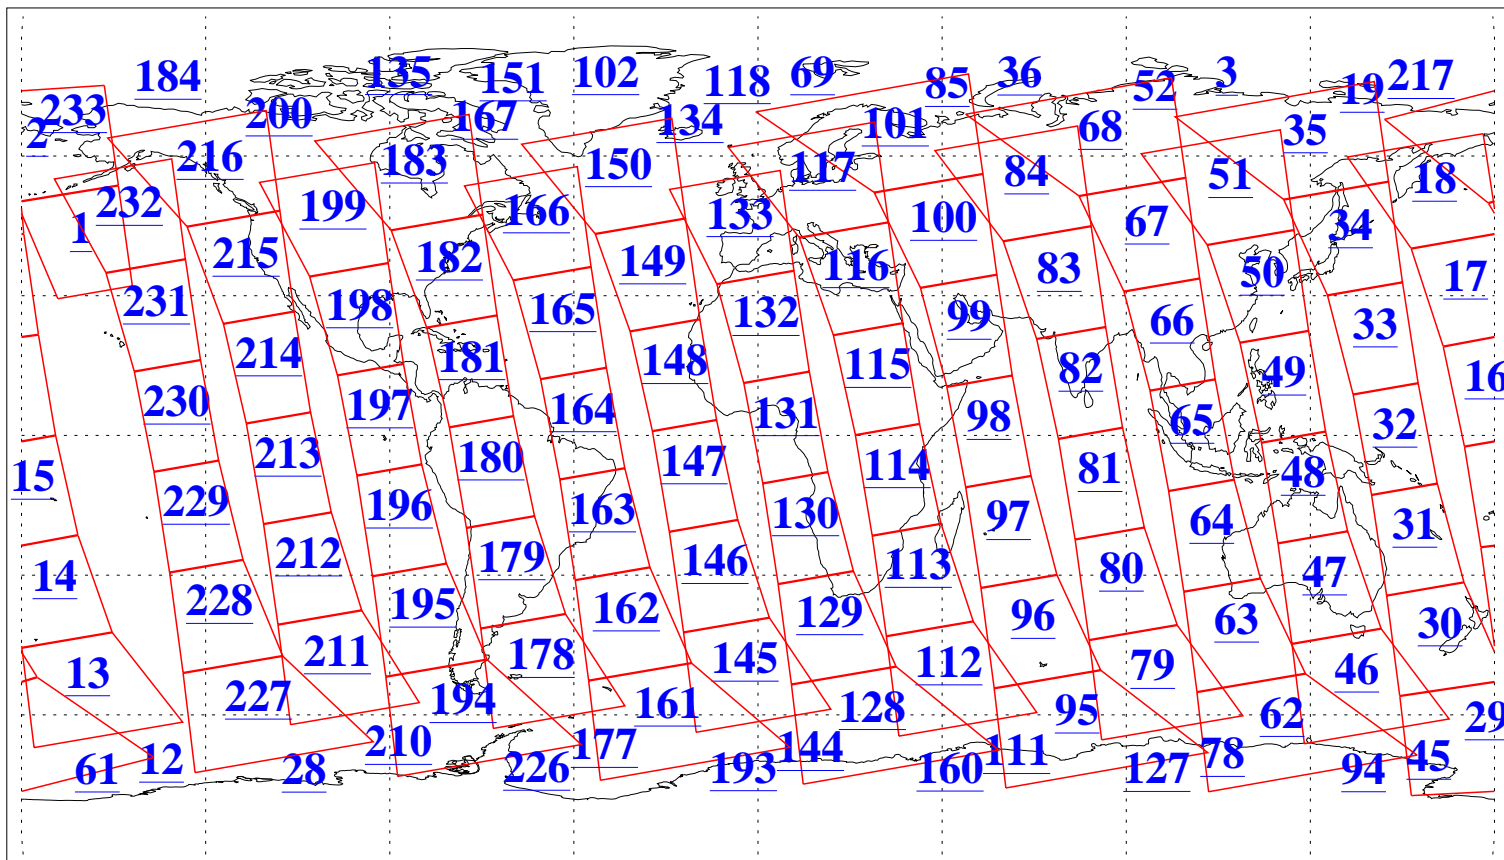

L1B Availability
AMSU Granules: 240
HSB Granules: 0
AIRS Granules: 240

9 Sep 2008
DoY 253
Aqua Day 2320
Granules: 1 to 120

Granules: 121 to 240

Legend: AMSU Available, HSB Available, AIRS Available

L1B Availability
AMSU Granules: 240
HSB Granules: 0
AIRS Granules: 240

9 Sep 2008
DoY 253
Aqua Day 2320

Ascending Granules

Descending Granules

Legend: AMSU Available, HSB Available, AIRS Available

L1B Availability
 AMSU Granules: 240
 HSB Granules: 0
 AIRS Granules: 240

9 Sep 2008
 DoY 253
 Aqua Day 2320

Northern Hemisphere Granules

Southern Hemisphere Granules

Legend: AMSU Available, HSB Available, AIRS Available