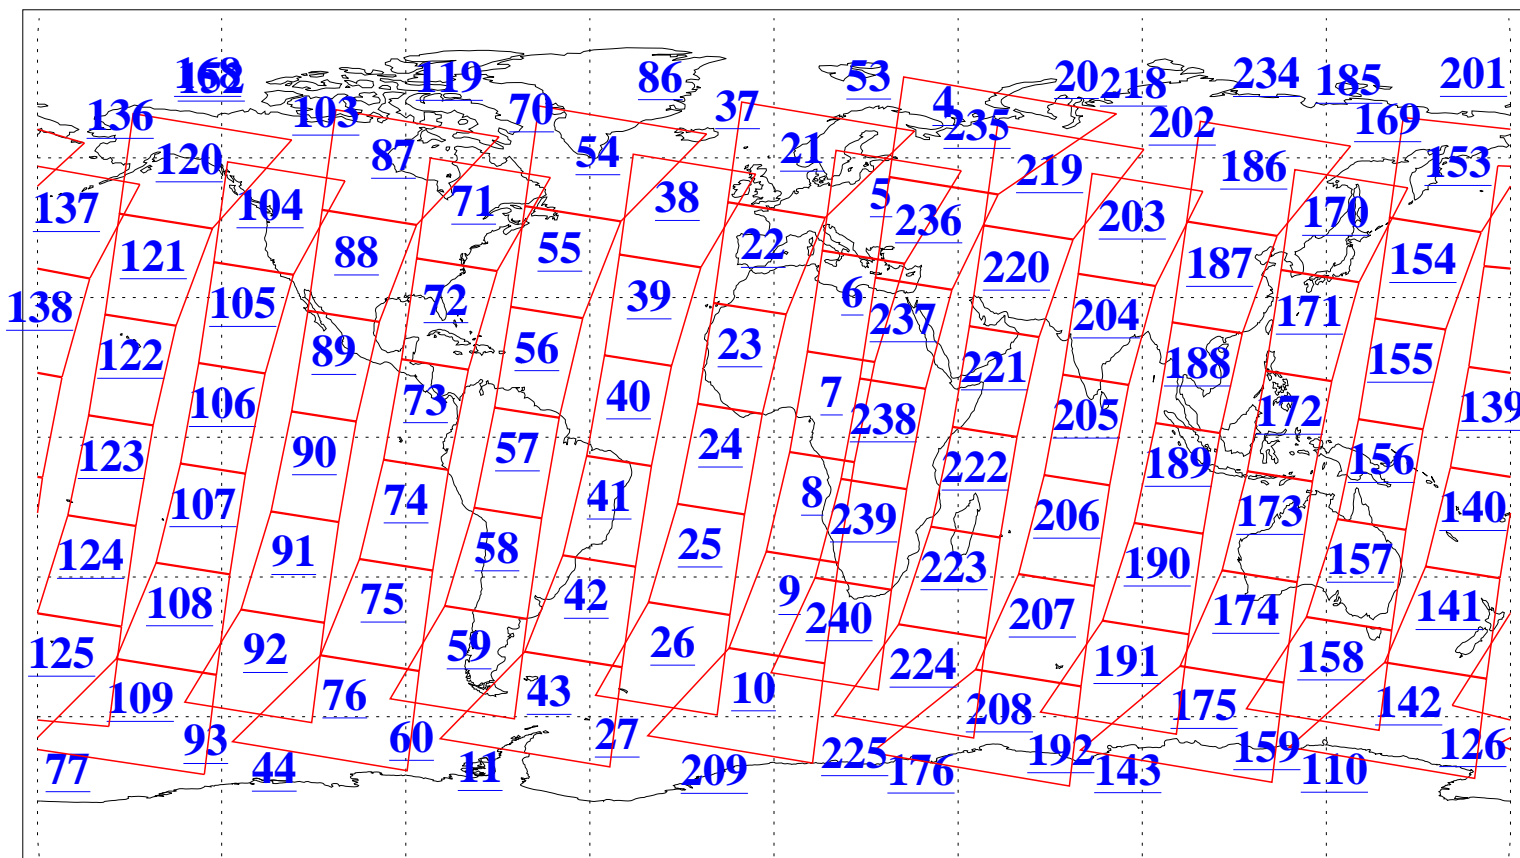

L1B Availability
AMSU Granules: 240
HSB Granules: 0
AIRS Granules: 240

9 Sep 2008
DoY 253
Aqua Day 2320
Granules: 1 to 120

Granules: 121 to 240

Legend: AMSU Available, HSB Available, AIRS Available

L1B Availability
AMSU Granules: 240
HSB Granules: 0
AIRS Granules: 240

9 Sep 2008
DoY 253
Aqua Day 2320

Ascending Granules

Descending Granules

Legend: AMSU Available, HSB Available, AIRS Available

L1B Availability
 AMSU Granules: 240
 HSB Granules: 0
 AIRS Granules: 240

9 Sep 2008
 DoY 253
 Aqua Day 2320

Northern Hemisphere Granules

Southern Hemisphere Granules

Legend: AMSU Available, HSB Available, AIRS Available