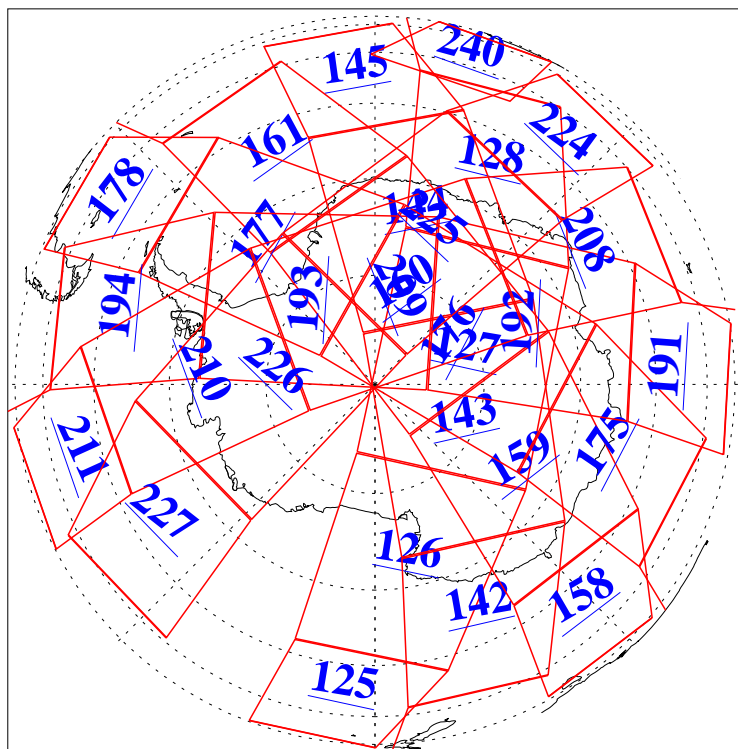

L1B Availability
AMSU Granules: 240
HSB Granules: 0
AIRS Granules: 240

9 Sep 2008
DoY 253
Aqua Day 2320
Granules: 1 to 120

Granules: 121 to 240

Legend: AMSU Available, HSB Available, AIRS Available

L1B Availability
AMSU Granules: 240
HSB Granules: 0
AIRS Granules: 240

9 Sep 2008
DoY 253
Aqua Day 2320

Ascending Granules

Descending Granules

Legend: AMSU Available, HSB Available, AIRS Available

L1B Availability
 AMSU Granules: 240
 HSB Granules: 0
 AIRS Granules: 240

9 Sep 2008
 DoY 253
 Aqua Day 2320

Northern Hemisphere Granules

Southern Hemisphere Granules

Legend: AMSU Available, HSB Available, AIRS Available