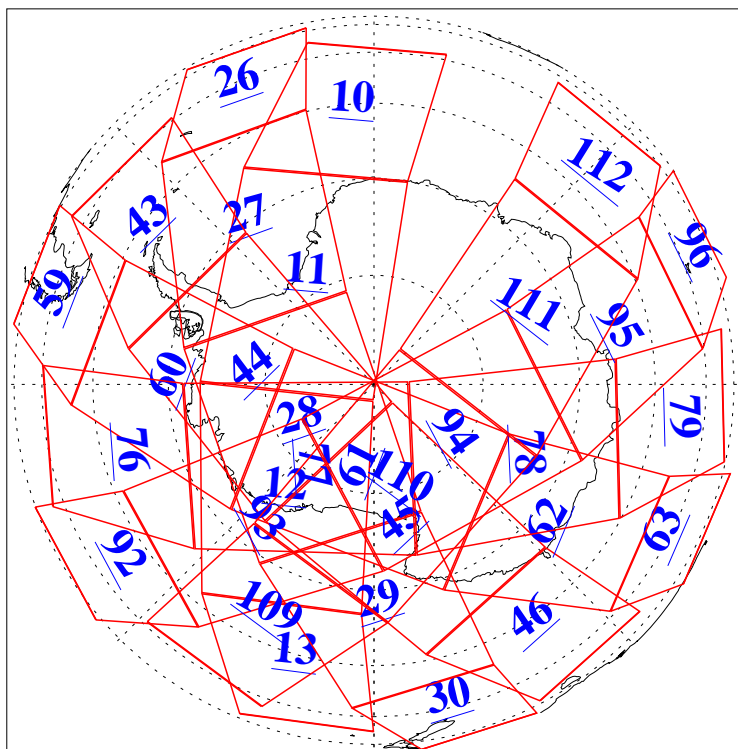

L1B Availability
AMSU Granules: 240
HSB Granules: 0
AIRS Granules: 240

9 Sep 2008
DoY 253
Aqua Day 2320
Granules: 1 to 120

Granules: 121 to 240

Legend: AMSU Available, HSB Available, AIRS Available

L1B Availability
AMSU Granules: 240
HSB Granules: 0
AIRS Granules: 240

9 Sep 2008
DoY 253
Aqua Day 2320

Ascending Granules

Descending Granules

Legend: AMSU Available, HSB Available, AIRS Available

L1B Availability
 AMSU Granules: 240
 HSB Granules: 0
 AIRS Granules: 240

9 Sep 2008
 DoY 253
 Aqua Day 2320

Northern Hemisphere Granules

Southern Hemisphere Granules

Legend: AMSU Available, HSB Available, AIRS Available