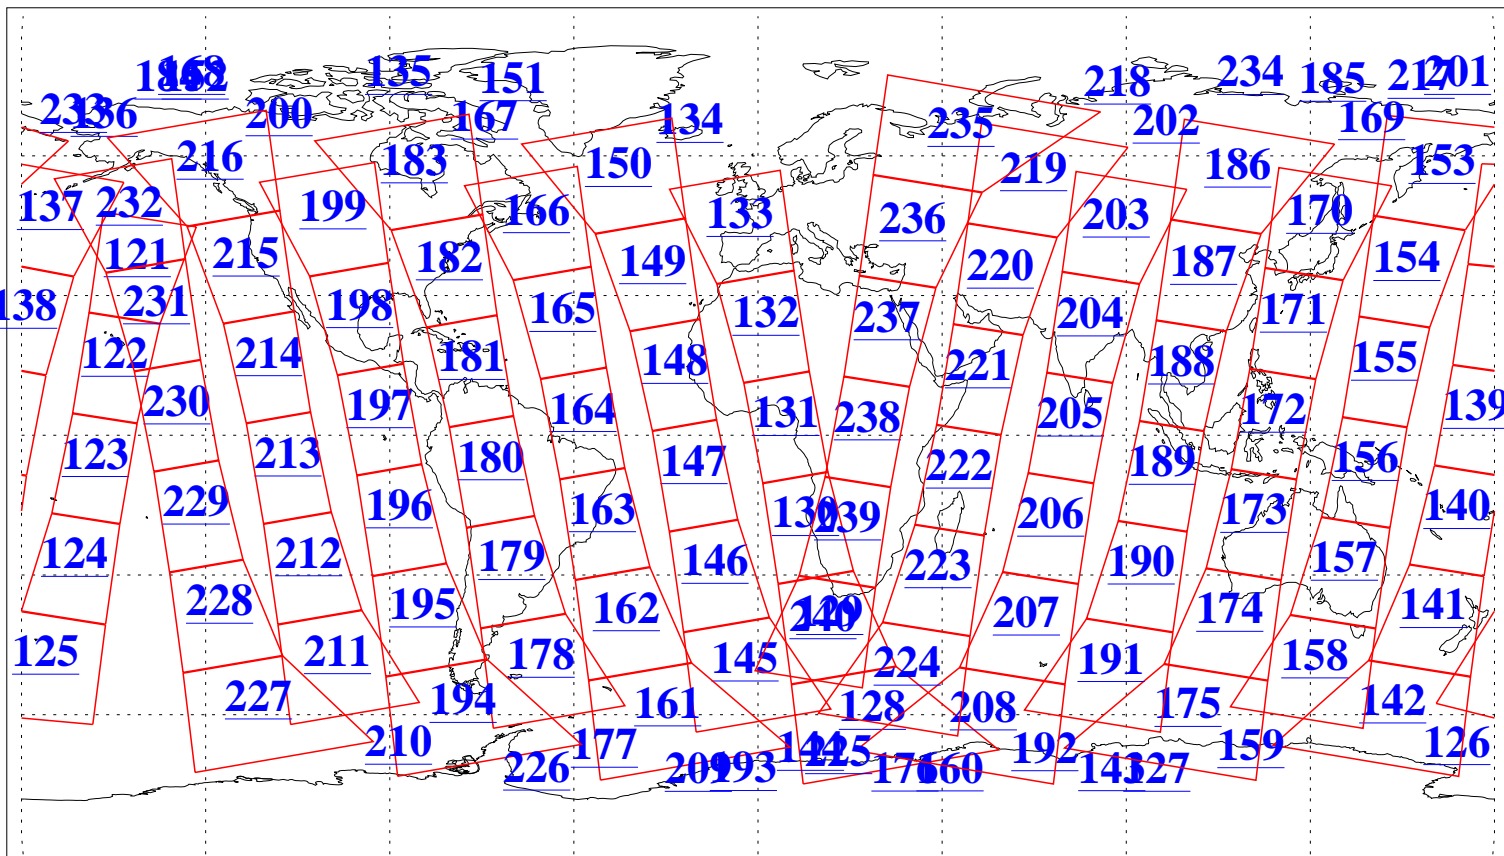

L1B Availability
AMSU Granules: 240
HSB Granules: 0
AIRS Granules: 240

9 Sep 2008
DoY 253
Aqua Day 2320
Granules: 1 to 120

Granules: 121 to 240

Legend: AMSU Available, HSB Available, AIRS Available

L1B Availability
AMSU Granules: 240
HSB Granules: 0
AIRS Granules: 240

9 Sep 2008
DoY 253
Aqua Day 2320

Ascending Granules

Descending Granules

Legend: AMSU Available, HSB Available, AIRS Available

L1B Availability
 AMSU Granules: 240
 HSB Granules: 0
 AIRS Granules: 240

9 Sep 2008
 DoY 253
 Aqua Day 2320

Northern Hemisphere Granules

Southern Hemisphere Granules

Legend: AMSU Available, HSB Available, AIRS Available