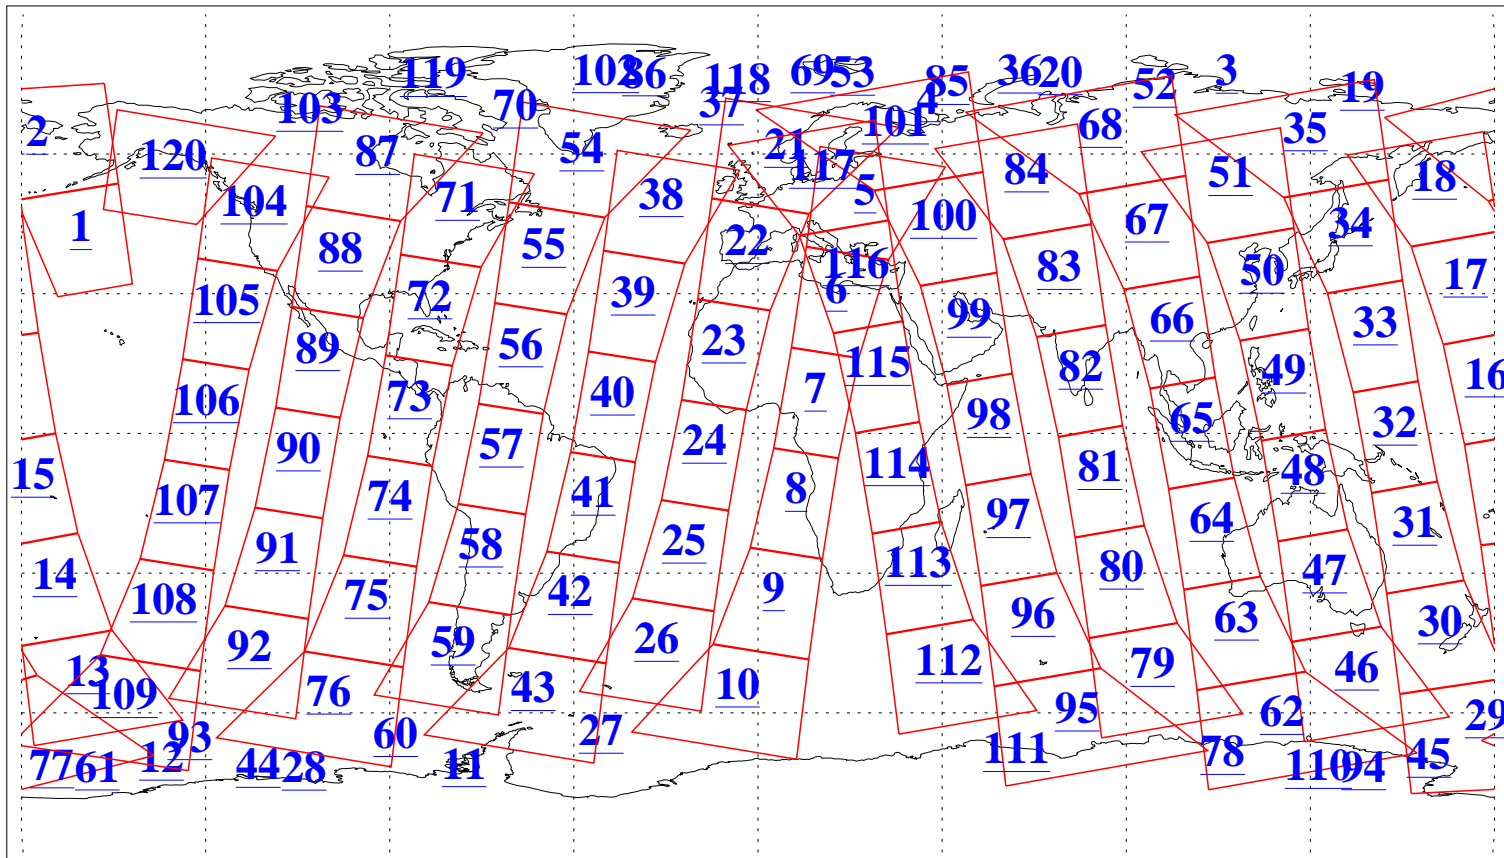

L1B Availability
AMSU Granules: 240
HSB Granules: 0
AIRS Granules: 240

9 Sep 2008
DoY 253
Aqua Day 2320
Granules: 1 to 120

Granules: 121 to 240

Legend: AMSU Available, HSB Available, AIRS Available

L1B Availability
AMSU Granules: 240
HSB Granules: 0
AIRS Granules: 240

9 Sep 2008
DoY 253
Aqua Day 2320

Ascending Granules

Descending Granules

Legend: AMSU Available, HSB Available, AIRS Available

L1B Availability
 AMSU Granules: 240
 HSB Granules: 0
 AIRS Granules: 240

9 Sep 2008
 DoY 253
 Aqua Day 2320

Northern Hemisphere Granules

Southern Hemisphere Granules

Legend: AMSU Available, HSB Available, AIRS Available