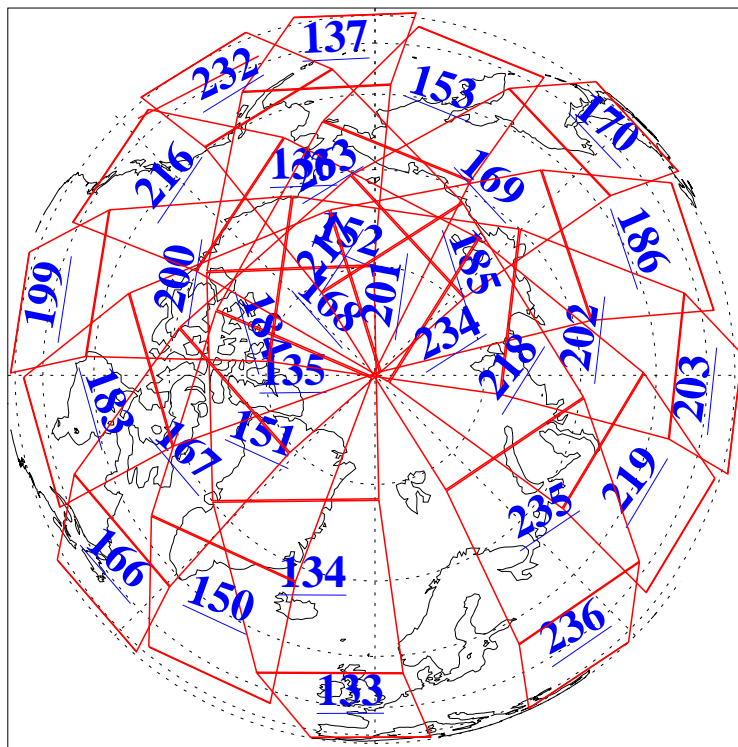

L1B Availability
AMSU Granules: 240
HSB Granules: 0
AIRS Granules: 240

9 Sep 2008
DoY 253
Aqua Day 2320
Granules: 1 to 120

Granules: 121 to 240

Legend: AMSU Available, HSB Available, AIRS Available

L1B Availability
AMSU Granules: 240
HSB Granules: 0
AIRS Granules: 240

9 Sep 2008
DoY 253
Aqua Day 2320

Ascending Granules

Descending Granules

Legend: AMSU Available, HSB Available, AIRS Available

L1B Availability
 AMSU Granules: 240
 HSB Granules: 0
 AIRS Granules: 240

9 Sep 2008
 DoY 253
 Aqua Day 2320

Northern Hemisphere Granules

Southern Hemisphere Granules

Legend: AMSU Available, HSB Available, AIRS Available