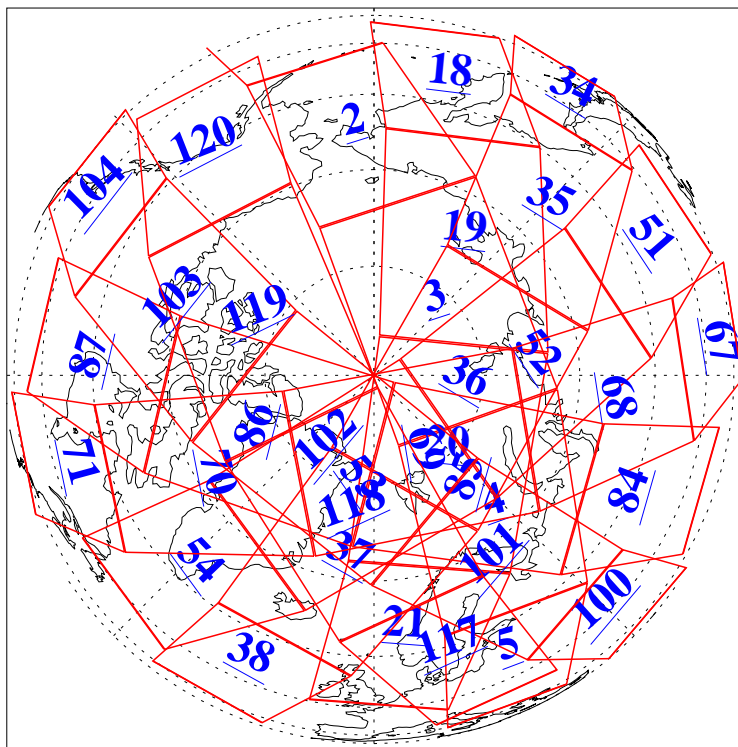

L1B Availability
AMSU Granules: 240
HSB Granules: 0
AIRS Granules: 240

9 Sep 2008
DoY 253
Aqua Day 2320
Granules: 1 to 120

Granules: 121 to 240

Legend: AMSU Available, HSB Available, AIRS Available

L1B Availability
AMSU Granules: 240
HSB Granules: 0
AIRS Granules: 240

9 Sep 2008
DoY 253
Aqua Day 2320

Ascending Granules

Descending Granules

Legend: AMSU Available, HSB Available, AIRS Available

L1B Availability
 AMSU Granules: 240
 HSB Granules: 0
 AIRS Granules: 240

9 Sep 2008
 DoY 253
 Aqua Day 2320

Northern Hemisphere Granules

Southern Hemisphere Granules

Legend: AMSU Available, HSB Available, AIRS Available