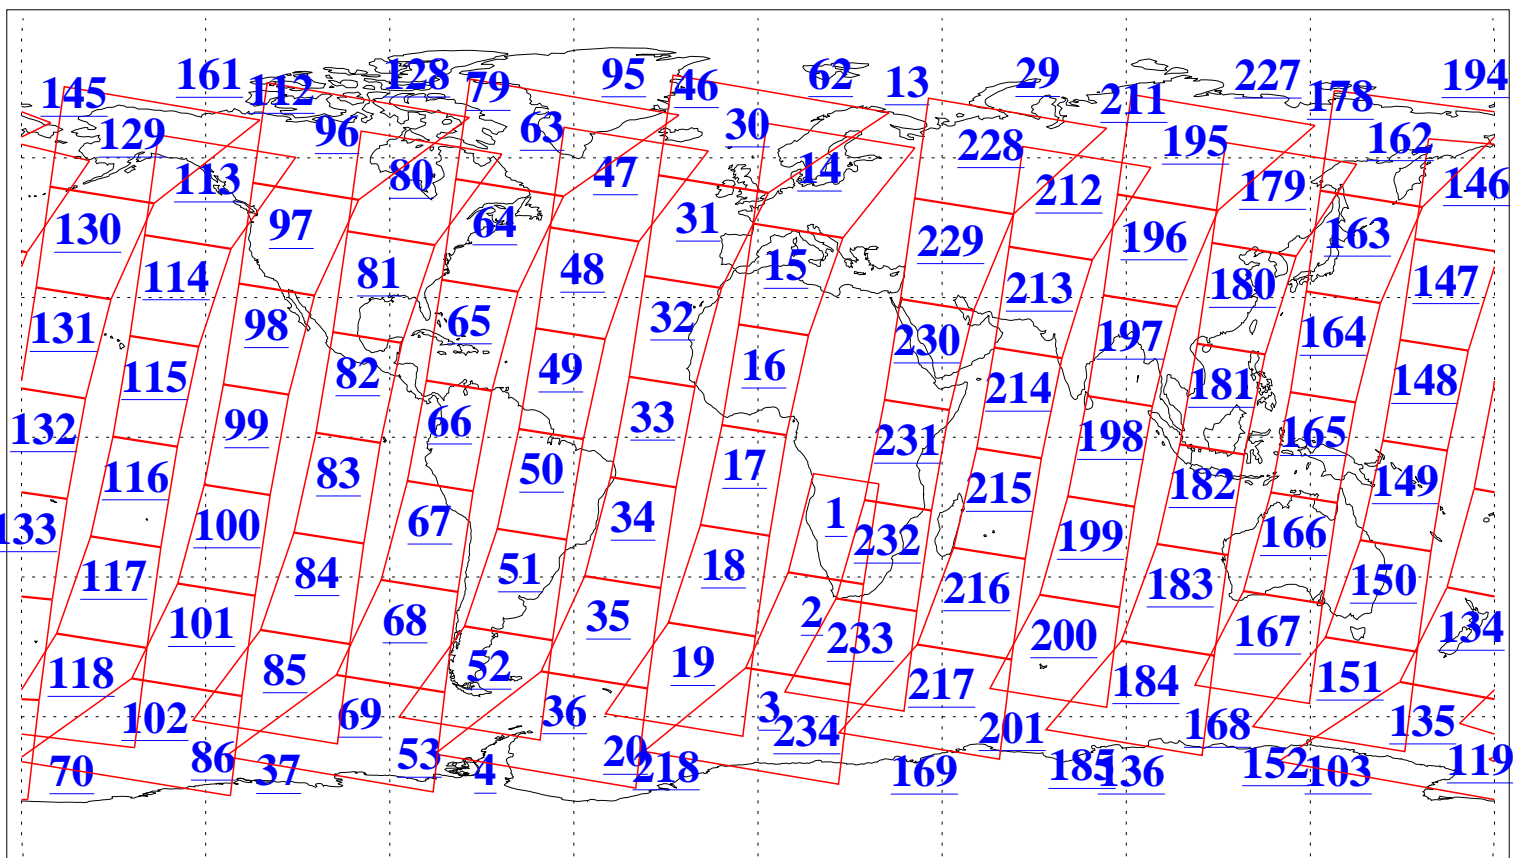

L1B Availability  
AMSU Granules: 240  
HSB Granules: 0  
AIRS Granules: 240

8 Sep 2008  
DoY 252  
Aqua Day 2319  
Granules: 1 to 120

Granules: 121 to 240

Legend: AMSU Available, HSB Available, AIRS Available

L1B Availability  
AMSU Granules: 240  
HSB Granules: 0  
AIRS Granules: 240

8 Sep 2008  
DoY 252  
Aqua Day 2319

Ascending Granules

Descending Granules

Legend: AMSU Available, HSB Available, AIRS Available

L1B Availability  
 AMSU Granules: 240  
 HSB Granules: 0  
 AIRS Granules: 240

8 Sep 2008  
 DoY 252  
 Aqua Day 2319

Northern Hemisphere Granules

Southern Hemisphere Granules

Legend: AMSU Available, HSB Available, AIRS Available