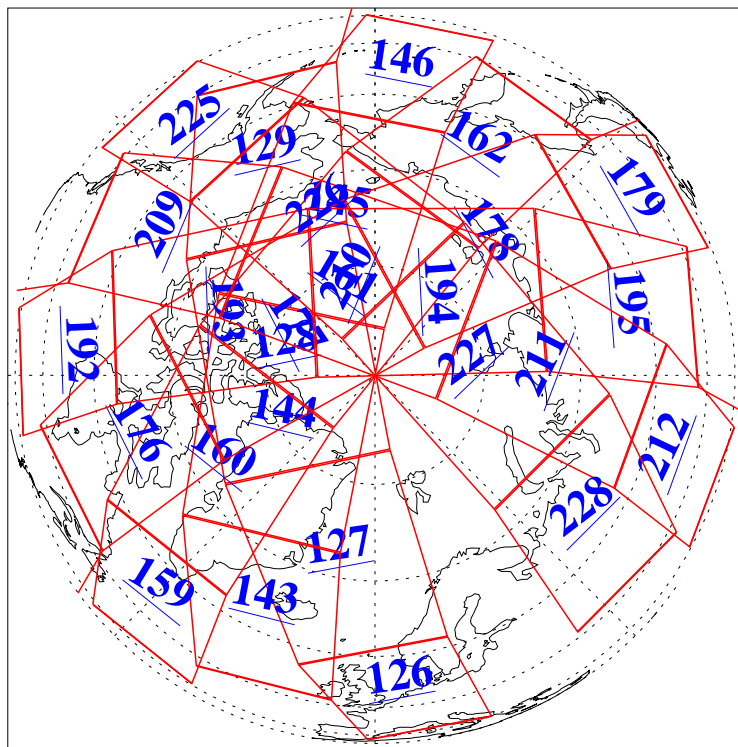

L1B Availability  
AMSU Granules: 240  
HSB Granules: 0  
AIRS Granules: 240

8 Sep 2008  
DoY 252  
Aqua Day 2319  
Granules: 1 to 120

Granules: 121 to 240

Legend: AMSU Available, HSB Available, AIRS Available

L1B Availability  
AMSU Granules: 240  
HSB Granules: 0  
AIRS Granules: 240

8 Sep 2008  
DoY 252  
Aqua Day 2319

Ascending Granules

Descending Granules

Legend: AMSU Available, HSB Available, AIRS Available

L1B Availability  
 AMSU Granules: 240  
 HSB Granules: 0  
 AIRS Granules: 240

8 Sep 2008  
 DoY 252  
 Aqua Day 2319

Northern Hemisphere Granules

Southern Hemisphere Granules

Legend: AMSU Available, HSB Available, AIRS Available