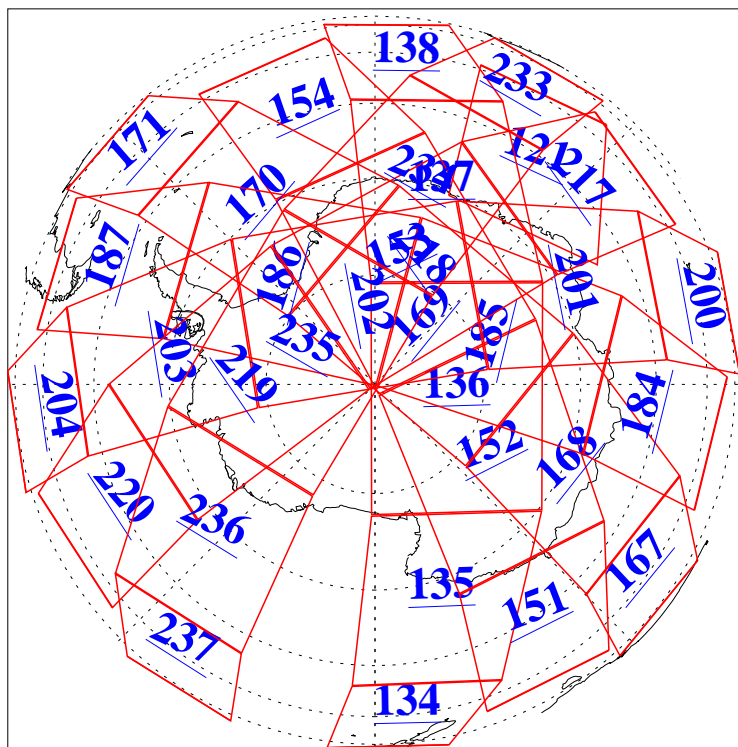

L1B Availability  
AMSU Granules: 240  
HSB Granules: 0  
AIRS Granules: 240

8 Sep 2008  
DoY 252  
Aqua Day 2319  
Granules: 1 to 120

Granules: 121 to 240

Legend: AMSU Available, HSB Available, AIRS Available

L1B Availability  
AMSU Granules: 240  
HSB Granules: 0  
AIRS Granules: 240

8 Sep 2008  
DoY 252  
Aqua Day 2319

Ascending Granules

Descending Granules

Legend: AMSU Available, HSB Available, AIRS Available

L1B Availability  
 AMSU Granules: 240  
 HSB Granules: 0  
 AIRS Granules: 240

8 Sep 2008  
 DoY 252  
 Aqua Day 2319

Northern Hemisphere Granules

Southern Hemisphere Granules

Legend: AMSU Available, HSB Available, AIRS Available