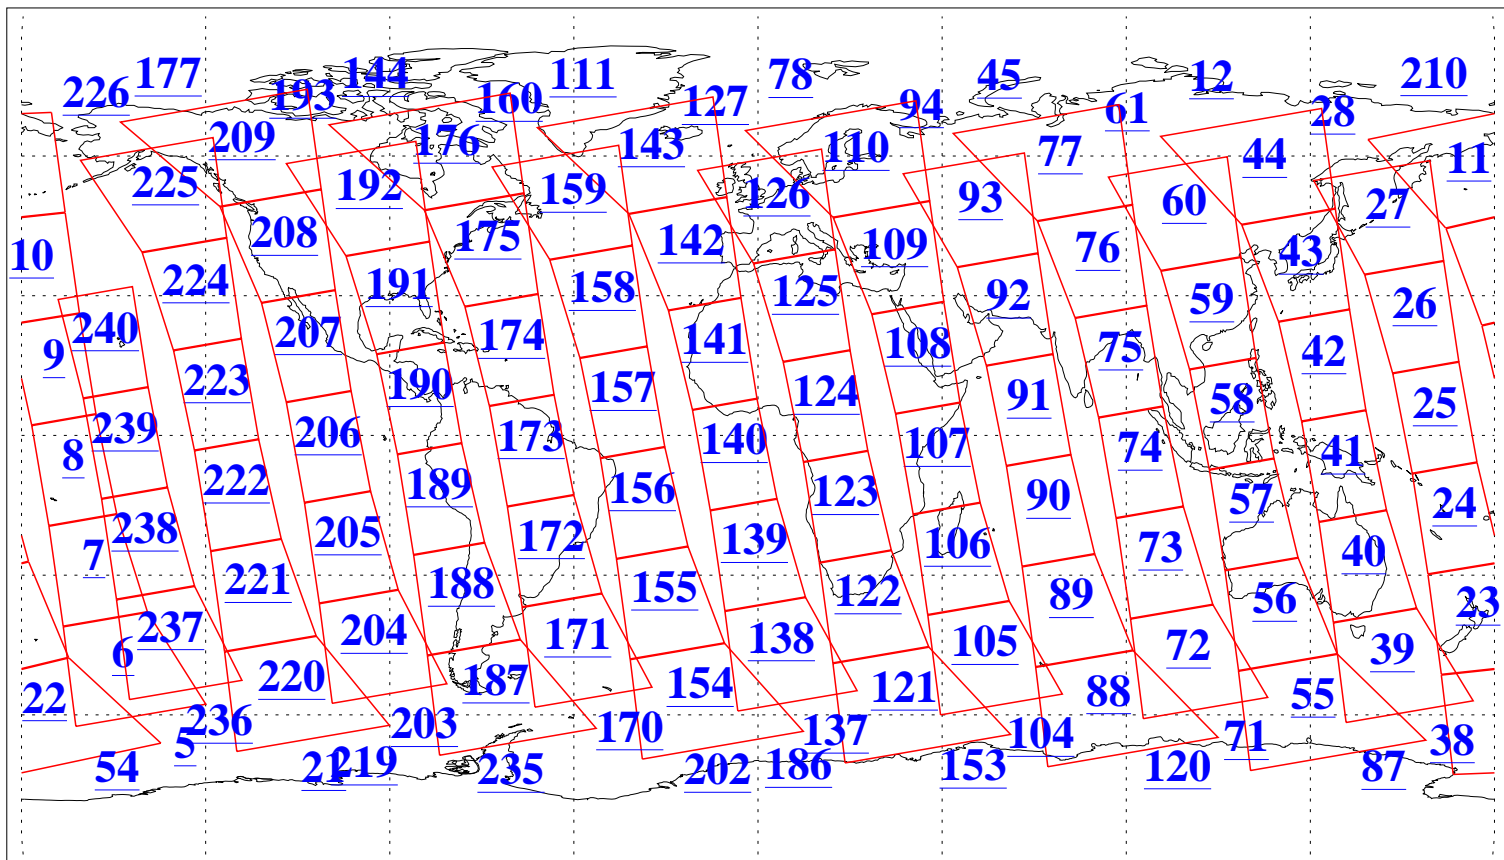

L1B Availability  
AMSU Granules: 240  
HSB Granules: 0  
AIRS Granules: 240

8 Sep 2008  
DoY 252  
Aqua Day 2319  
Granules: 1 to 120

Granules: 121 to 240

Legend: AMSU Available, HSB Available, AIRS Available

L1B Availability  
AMSU Granules: 240  
HSB Granules: 0  
AIRS Granules: 240

8 Sep 2008  
DoY 252  
Aqua Day 2319

Ascending Granules

Descending Granules

Legend: AMSU Available, HSB Available, AIRS Available

L1B Availability  
 AMSU Granules: 240  
 HSB Granules: 0  
 AIRS Granules: 240

8 Sep 2008  
 DoY 252  
 Aqua Day 2319

Northern Hemisphere Granules

Southern Hemisphere Granules

Legend: AMSU Available, HSB Available, AIRS Available