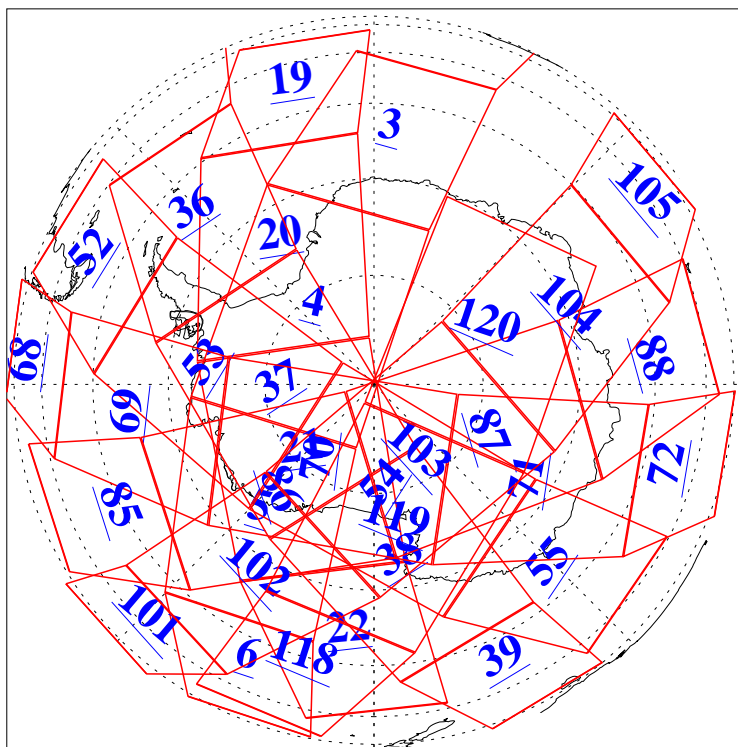

L1B Availability  
AMSU Granules: 240  
HSB Granules: 0  
AIRS Granules: 240

8 Sep 2008  
DoY 252  
Aqua Day 2319  
Granules: 1 to 120

Granules: 121 to 240

Legend: AMSU Available, HSB Available, AIRS Available

L1B Availability  
AMSU Granules: 240  
HSB Granules: 0  
AIRS Granules: 240

8 Sep 2008  
DoY 252  
Aqua Day 2319

Ascending Granules

Descending Granules

Legend: AMSU Available, HSB Available, AIRS Available

L1B Availability  
 AMSU Granules: 240  
 HSB Granules: 0  
 AIRS Granules: 240

8 Sep 2008  
 DoY 252  
 Aqua Day 2319

Northern Hemisphere Granules

Southern Hemisphere Granules

Legend: AMSU Available, HSB Available, AIRS Available