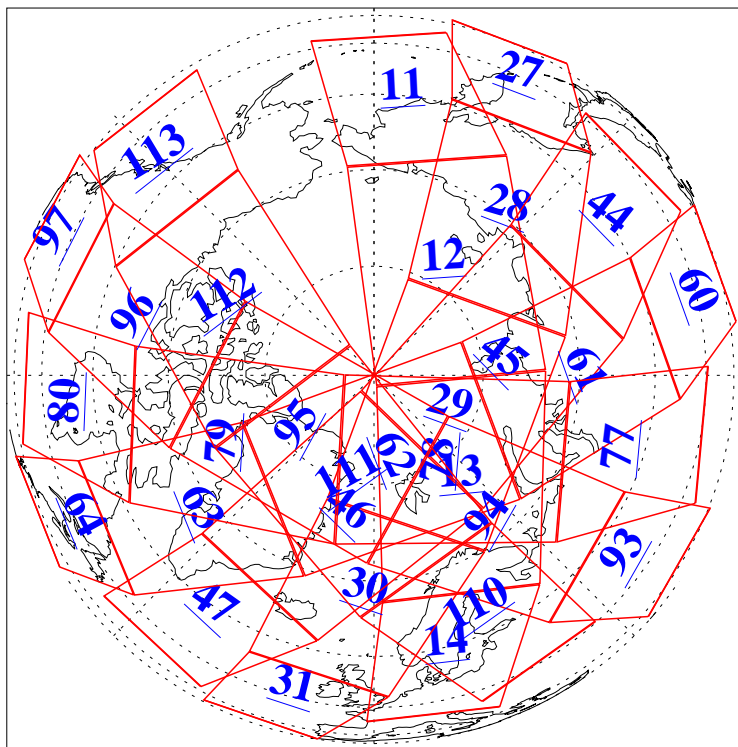

L1B Availability  
AMSU Granules: 240  
HSB Granules: 0  
AIRS Granules: 240

8 Sep 2008  
DoY 252  
Aqua Day 2319  
Granules: 1 to 120

Granules: 121 to 240

Legend: AMSU Available, HSB Available, AIRS Available

L1B Availability  
AMSU Granules: 240  
HSB Granules: 0  
AIRS Granules: 240

8 Sep 2008  
DoY 252  
Aqua Day 2319

Ascending Granules

Descending Granules

Legend: AMSU Available, HSB Available, AIRS Available

L1B Availability  
 AMSU Granules: 240  
 HSB Granules: 0  
 AIRS Granules: 240

8 Sep 2008  
 DoY 252  
 Aqua Day 2319

Northern Hemisphere Granules

Southern Hemisphere Granules

Legend: AMSU Available, HSB Available, AIRS Available