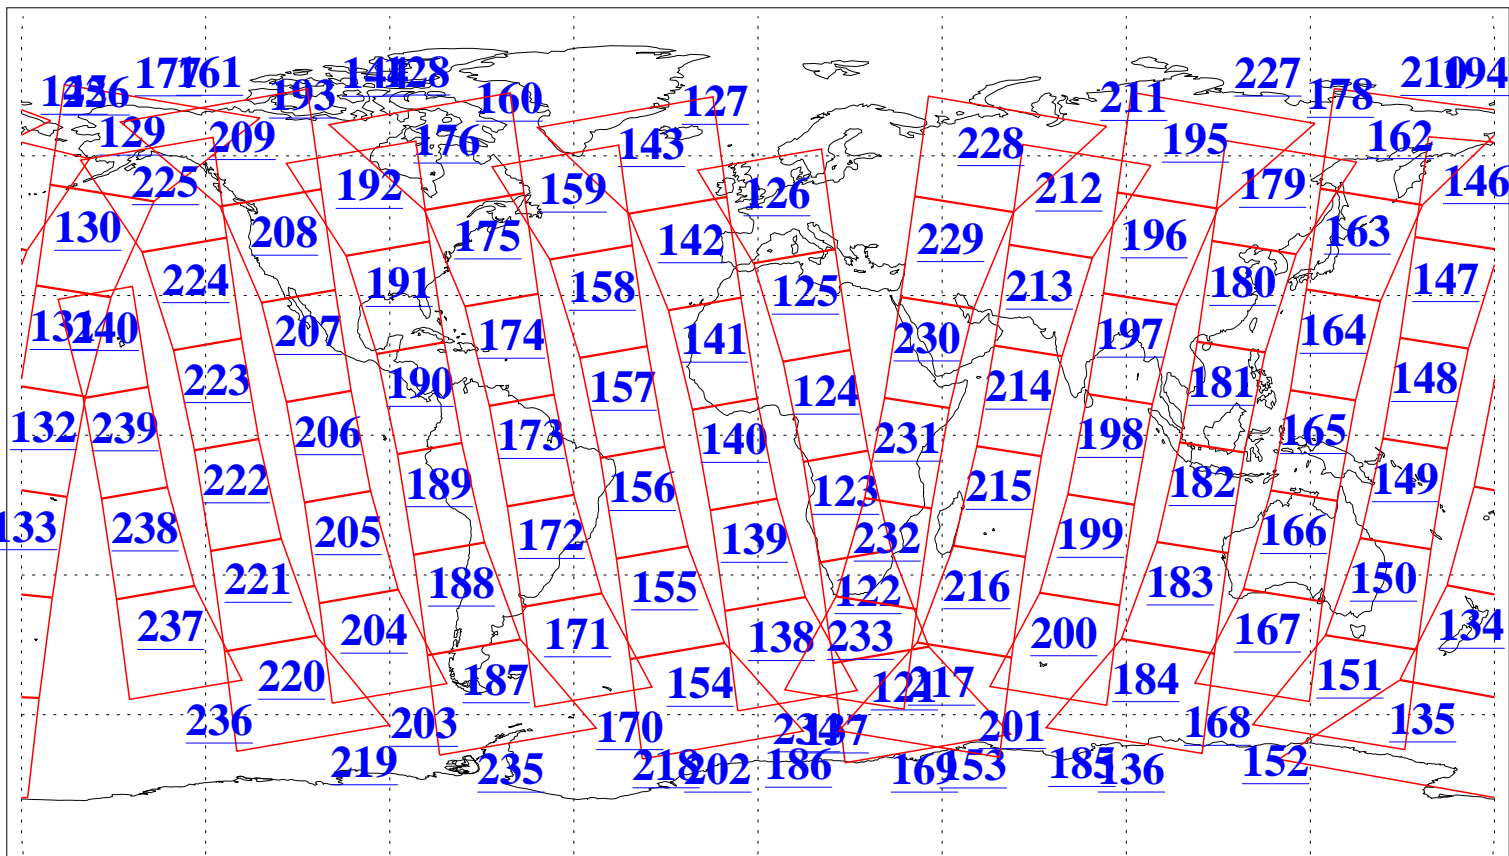

L1B Availability  
AMSU Granules: 240  
HSB Granules: 0  
AIRS Granules: 240

8 Sep 2008  
DoY 252  
Aqua Day 2319  
Granules: 1 to 120

Granules: 121 to 240

Legend: AMSU Available, HSB Available, AIRS Available

L1B Availability  
AMSU Granules: 240  
HSB Granules: 0  
AIRS Granules: 240

8 Sep 2008  
DoY 252  
Aqua Day 2319

Ascending Granules

Descending Granules

Legend: AMSU Available, HSB Available, AIRS Available

L1B Availability  
 AMSU Granules: 240  
 HSB Granules: 0  
 AIRS Granules: 240

8 Sep 2008  
 DoY 252  
 Aqua Day 2319

Northern Hemisphere Granules

Southern Hemisphere Granules

Legend: AMSU Available, HSB Available, AIRS Available