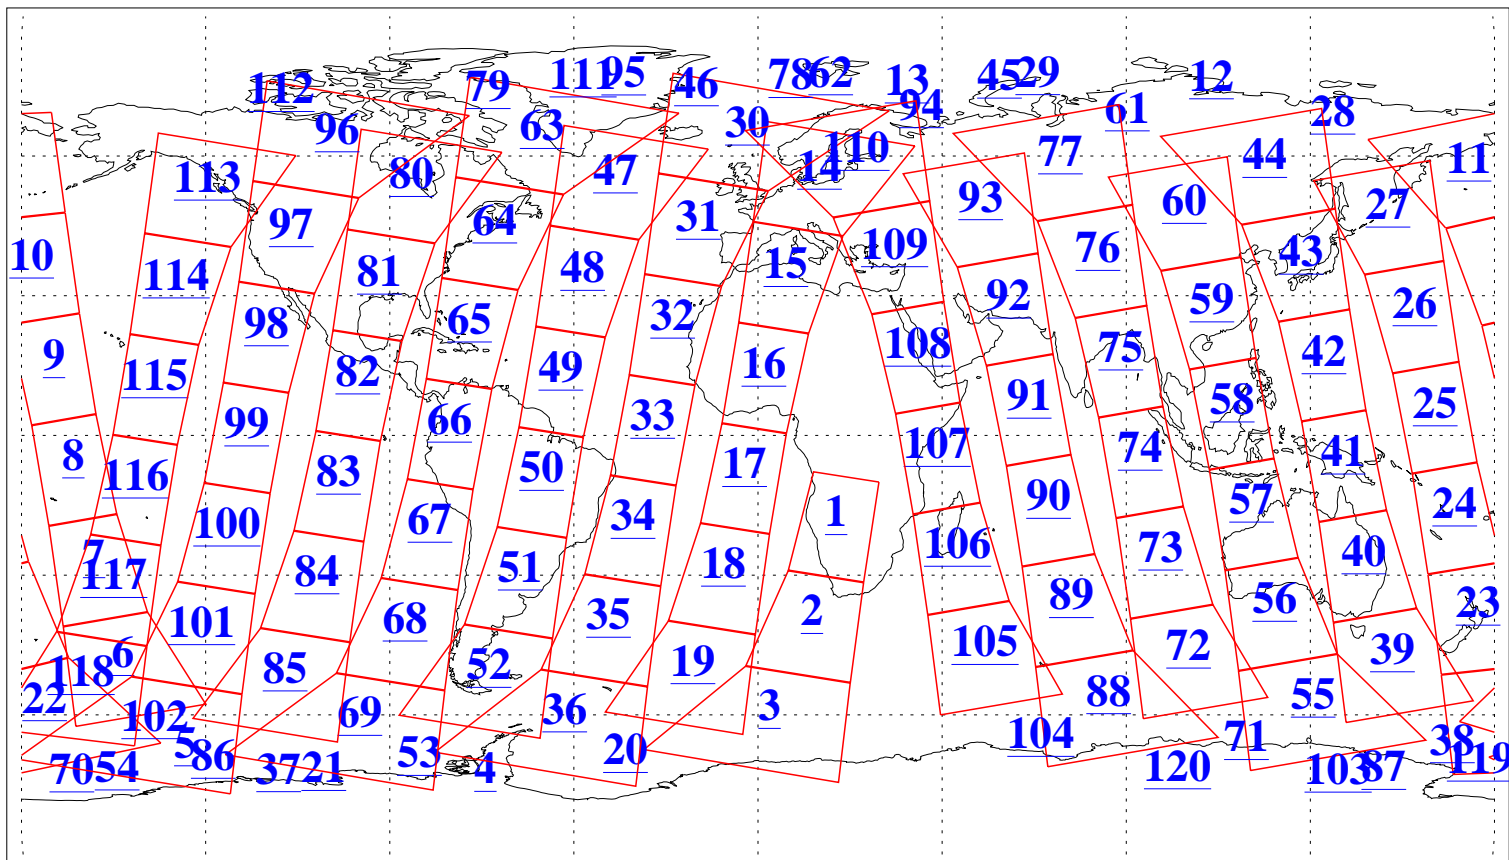

L1B Availability  
AMSU Granules: 240  
HSB Granules: 0  
AIRS Granules: 240

8 Sep 2008  
DoY 252  
Aqua Day 2319  
Granules: 1 to 120

Granules: 121 to 240

Legend: AMSU Available, HSB Available, AIRS Available

L1B Availability  
AMSU Granules: 240  
HSB Granules: 0  
AIRS Granules: 240

8 Sep 2008  
DoY 252  
Aqua Day 2319

Ascending Granules

Descending Granules

Legend: AMSU Available, HSB Available, AIRS Available

L1B Availability  
 AMSU Granules: 240  
 HSB Granules: 0  
 AIRS Granules: 240

8 Sep 2008  
 DoY 252  
 Aqua Day 2319

Northern Hemisphere Granules

Southern Hemisphere Granules

Legend: AMSU Available, HSB Available, AIRS Available