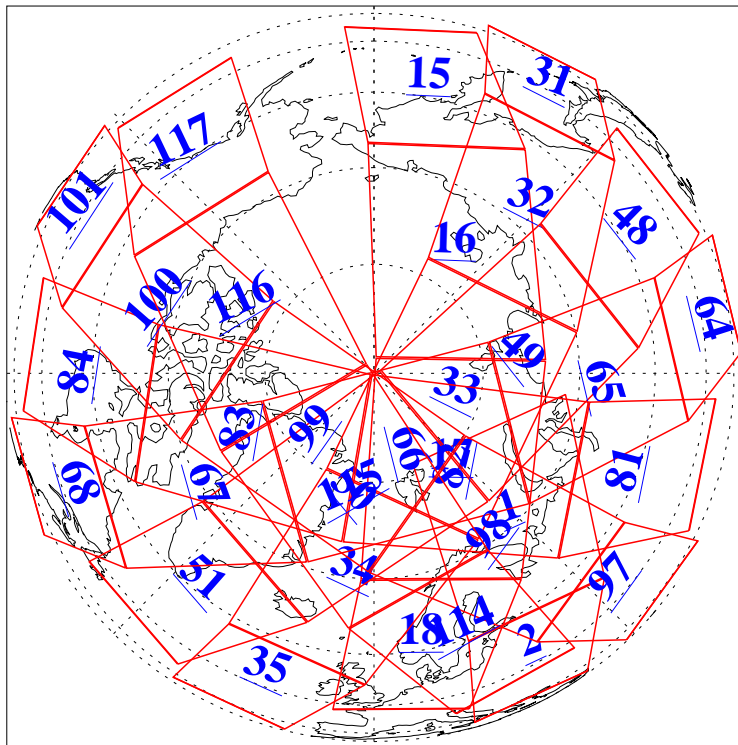

L1B Availability
AMSU Granules: 240
HSB Granules: 0
AIRS Granules: 240

4 Sep 2008
DoY 248
Aqua Day 2315
Granules: 1 to 120

Granules: 121 to 240

Legend: AMSU Available, HSB Available, AIRS Available

L1B Availability
 AMSU Granules: 240
 HSB Granules: 0
 AIRS Granules: 240

4 Sep 2008
 DoY 248
 Aqua Day 2315

Ascending Granules

Descending Granules

Legend: AMSU Available, HSB Available, AIRS Available

L1B Availability
 AMSU Granules: 240
 HSB Granules: 0
 AIRS Granules: 240

4 Sep 2008
 DoY 248
 Aqua Day 2315

Northern Hemisphere Granules

Southern Hemisphere Granules

Legend: AMSU Available, ~~HSB Available~~, AIRS Available