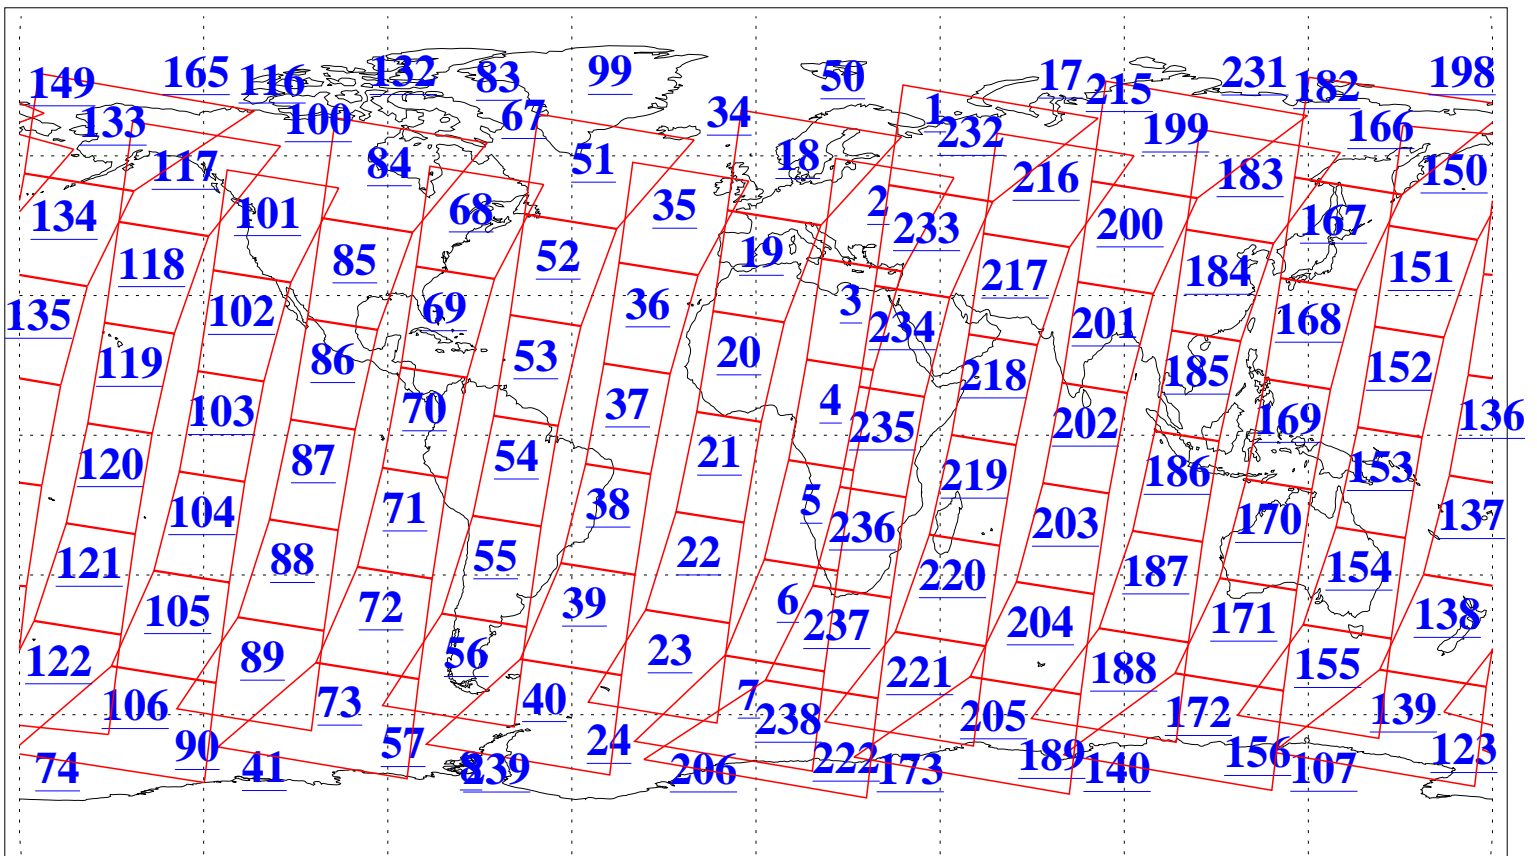

L1B Availability
AMSU Granules: 240
HSB Granules: 0
AIRS Granules: 240

4 Sep 2008
DoY 248
Aqua Day 2315
Granules: 1 to 120

Granules: 121 to 240

Legend: AMSU Available, HSB Available, AIRS Available

L1B Availability
 AMSU Granules: 240
 HSB Granules: 0
 AIRS Granules: 240

4 Sep 2008
 DoY 248
 Aqua Day 2315

Ascending Granules

Descending Granules

Legend: AMSU Available, HSB Available, AIRS Available

L1B Availability
 AMSU Granules: 240
 HSB Granules: 0
 AIRS Granules: 240

4 Sep 2008
 DoY 248
 Aqua Day 2315

Northern Hemisphere Granules

Southern Hemisphere Granules

Legend: AMSU Available, ~~HSB Available~~, AIRS Available