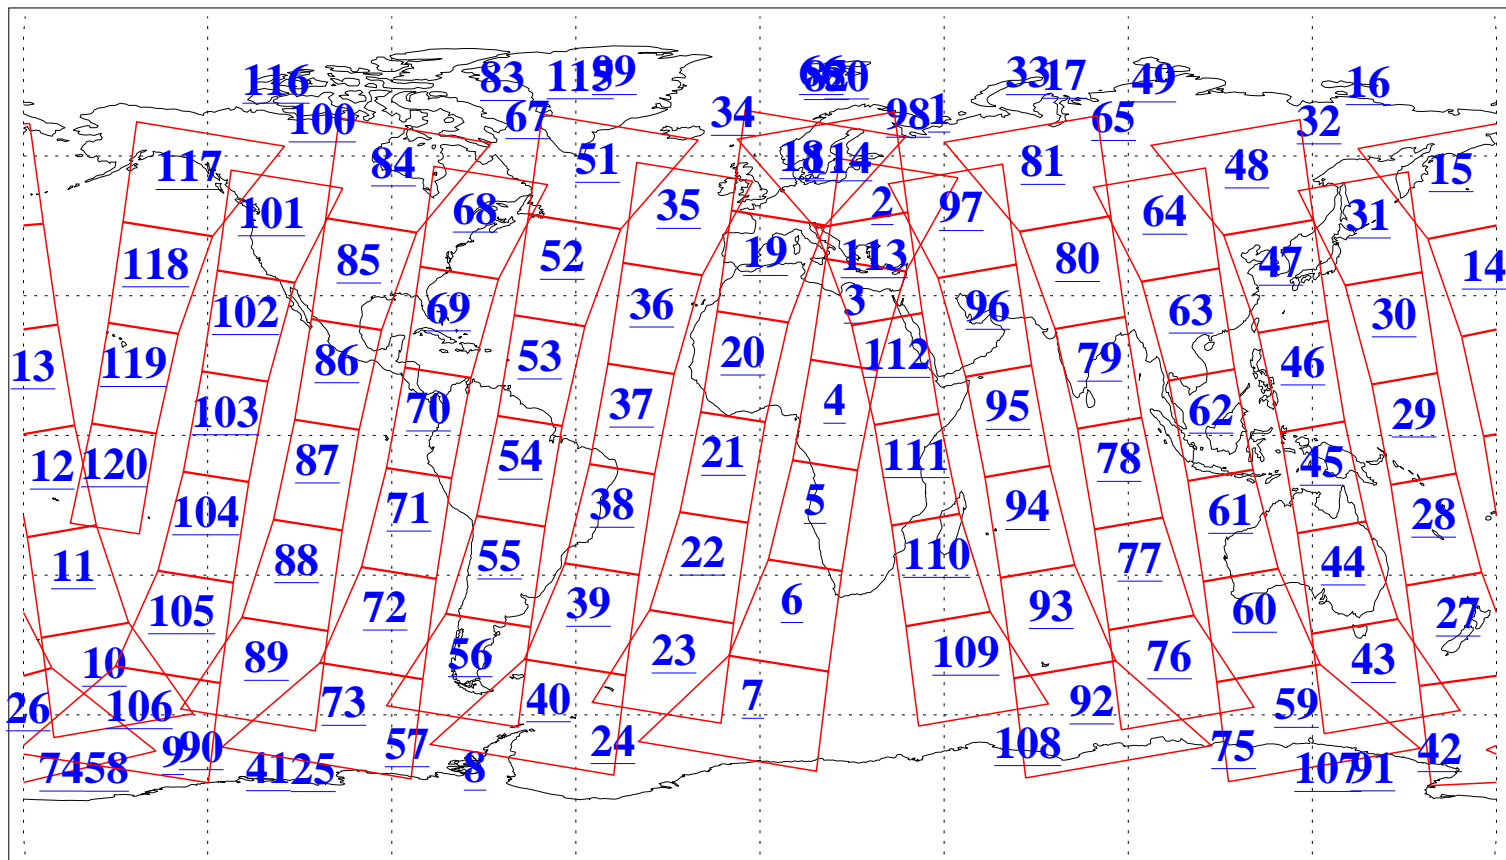

L1B Availability
AMSU Granules: 240
HSB Granules: 0
AIRS Granules: 240

4 Sep 2008
DoY 248
Aqua Day 2315
Granules: 1 to 120

Granules: 121 to 240

Legend: AMSU Available, HSB Available, AIRS Available

L1B Availability
 AMSU Granules: 240
 HSB Granules: 0
 AIRS Granules: 240

4 Sep 2008
 DoY 248
 Aqua Day 2315

Ascending Granules

Descending Granules

Legend: AMSU Available, HSB Available, AIRS Available

L1B Availability
 AMSU Granules: 240
 HSB Granules: 0
 AIRS Granules: 240

4 Sep 2008
 DoY 248
 Aqua Day 2315

Northern Hemisphere Granules

Southern Hemisphere Granules

Legend: AMSU Available, ~~HSB Available~~, AIRS Available