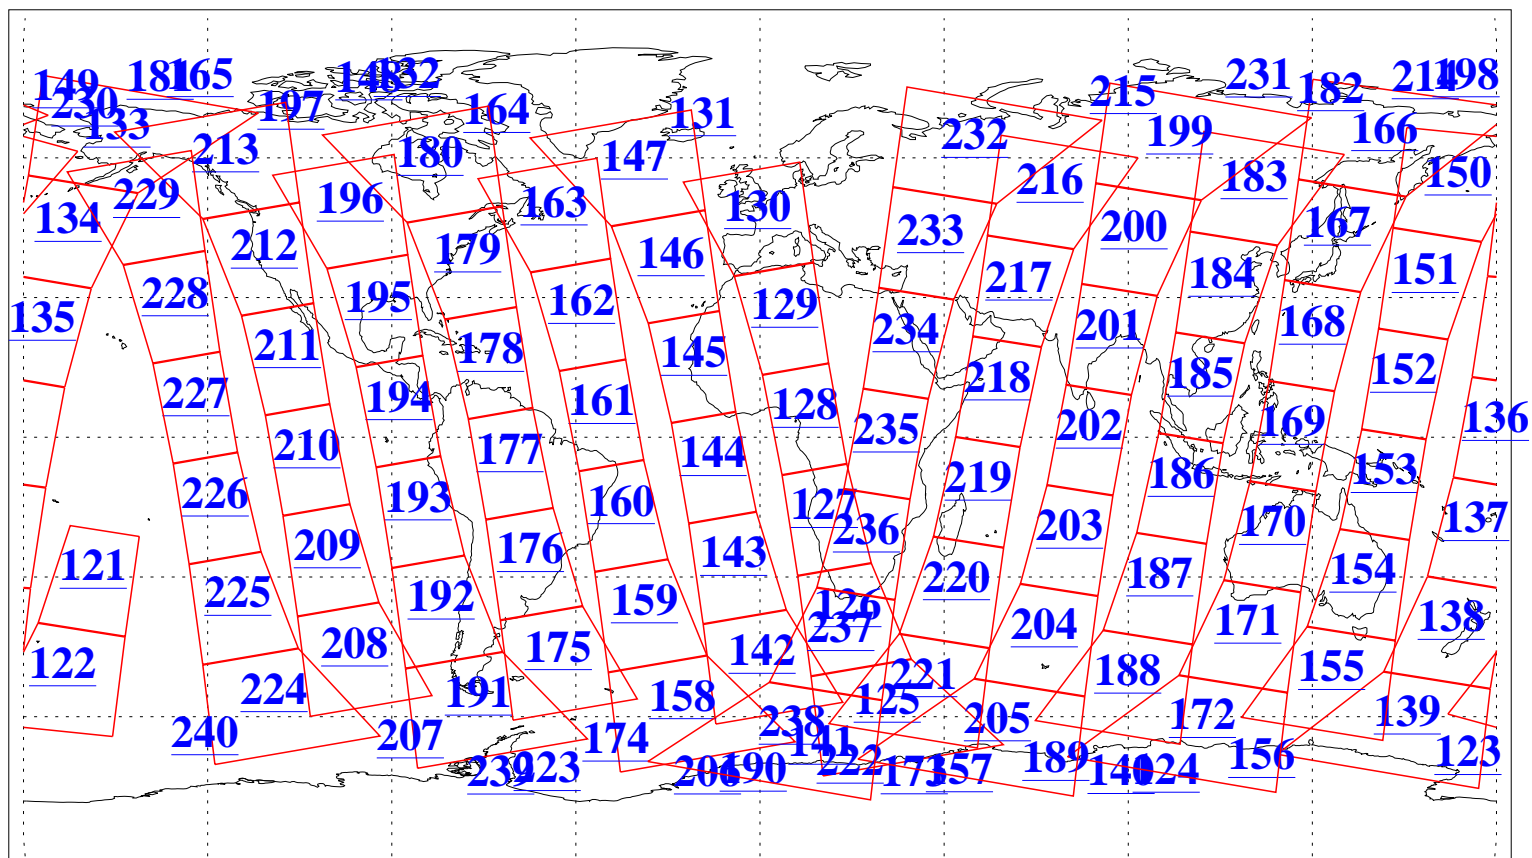

L1B Availability
AMSU Granules: 240
HSB Granules: 0
AIRS Granules: 240

4 Sep 2008
DoY 248
Aqua Day 2315
Granules: 1 to 120

Granules: 121 to 240

Legend: AMSU Available, HSB Available, AIRS Available

L1B Availability
 AMSU Granules: 240
 HSB Granules: 0
 AIRS Granules: 240

4 Sep 2008
 DoY 248
 Aqua Day 2315

Ascending Granules

Descending Granules

Legend: AMSU Available, HSB Available, AIRS Available

L1B Availability
 AMSU Granules: 240
 HSB Granules: 0
 AIRS Granules: 240

4 Sep 2008
 DoY 248
 Aqua Day 2315

Northern Hemisphere Granules

Southern Hemisphere Granules

Legend: AMSU Available, ~~HSB Available~~, AIRS Available