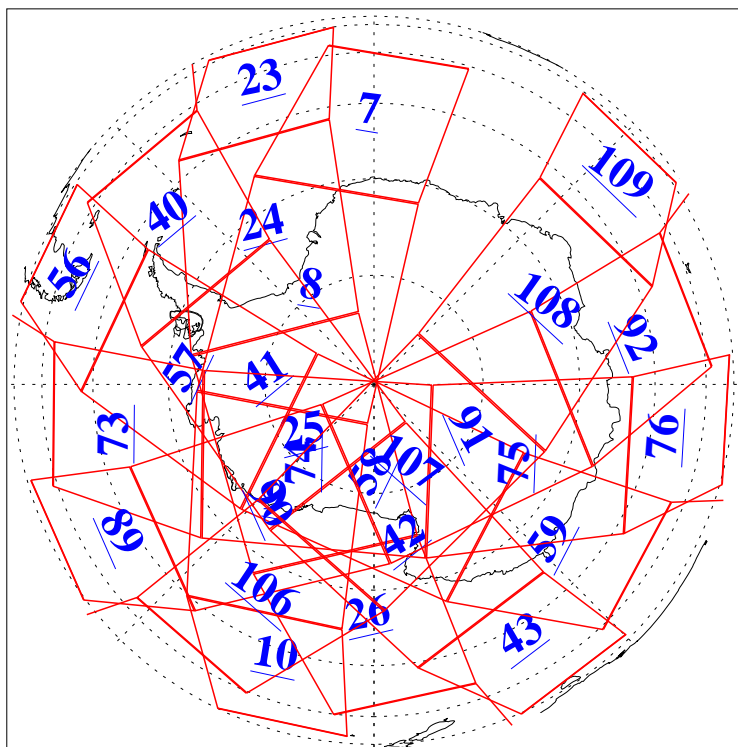

L1B Availability
AMSU Granules: 240
HSB Granules: 0
AIRS Granules: 240

4 Sep 2008
DoY 248
Aqua Day 2315
Granules: 1 to 120

Granules: 121 to 240

Legend: AMSU Available, HSB Available, AIRS Available

L1B Availability
 AMSU Granules: 240
 HSB Granules: 0
 AIRS Granules: 240

4 Sep 2008
 DoY 248
 Aqua Day 2315

Ascending Granules

Descending Granules

Legend: AMSU Available, HSB Available, AIRS Available

L1B Availability
 AMSU Granules: 240
 HSB Granules: 0
 AIRS Granules: 240

4 Sep 2008
 DoY 248
 Aqua Day 2315

Northern Hemisphere Granules

Southern Hemisphere Granules

Legend: AMSU Available, ~~HSB Available~~, AIRS Available