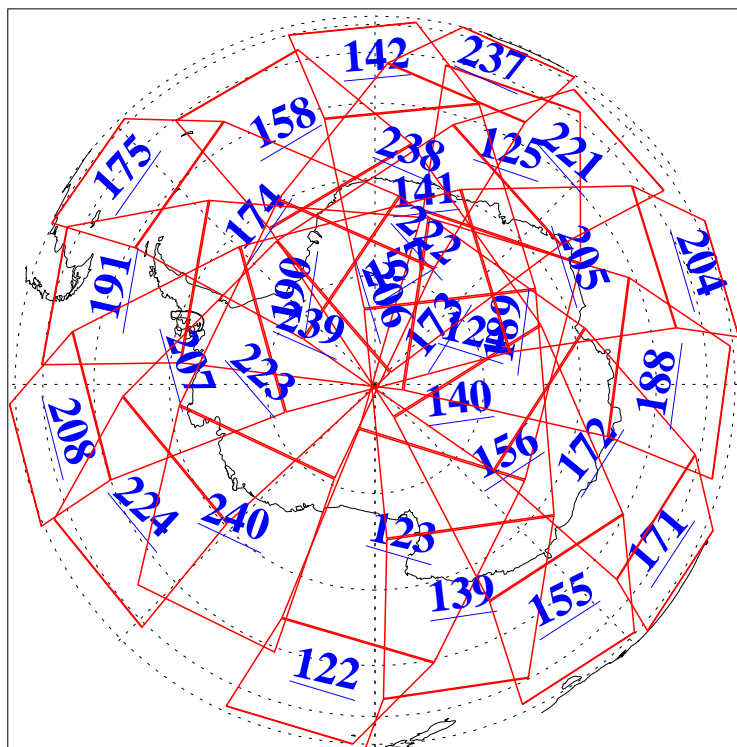

L1B Availability
AMSU Granules: 240
HSB Granules: 0
AIRS Granules: 240

4 Sep 2008
DoY 248
Aqua Day 2315
Granules: 1 to 120

Granules: 121 to 240

Legend: AMSU Available, HSB Available, AIRS Available

L1B Availability
 AMSU Granules: 240
 HSB Granules: 0
 AIRS Granules: 240

4 Sep 2008
 DoY 248
 Aqua Day 2315

Ascending Granules

Descending Granules

Legend: AMSU Available, HSB Available, AIRS Available

L1B Availability
 AMSU Granules: 240
 HSB Granules: 0
 AIRS Granules: 240

4 Sep 2008
 DoY 248
 Aqua Day 2315

Northern Hemisphere Granules

Southern Hemisphere Granules

Legend: AMSU Available, ~~HSB Available~~, AIRS Available