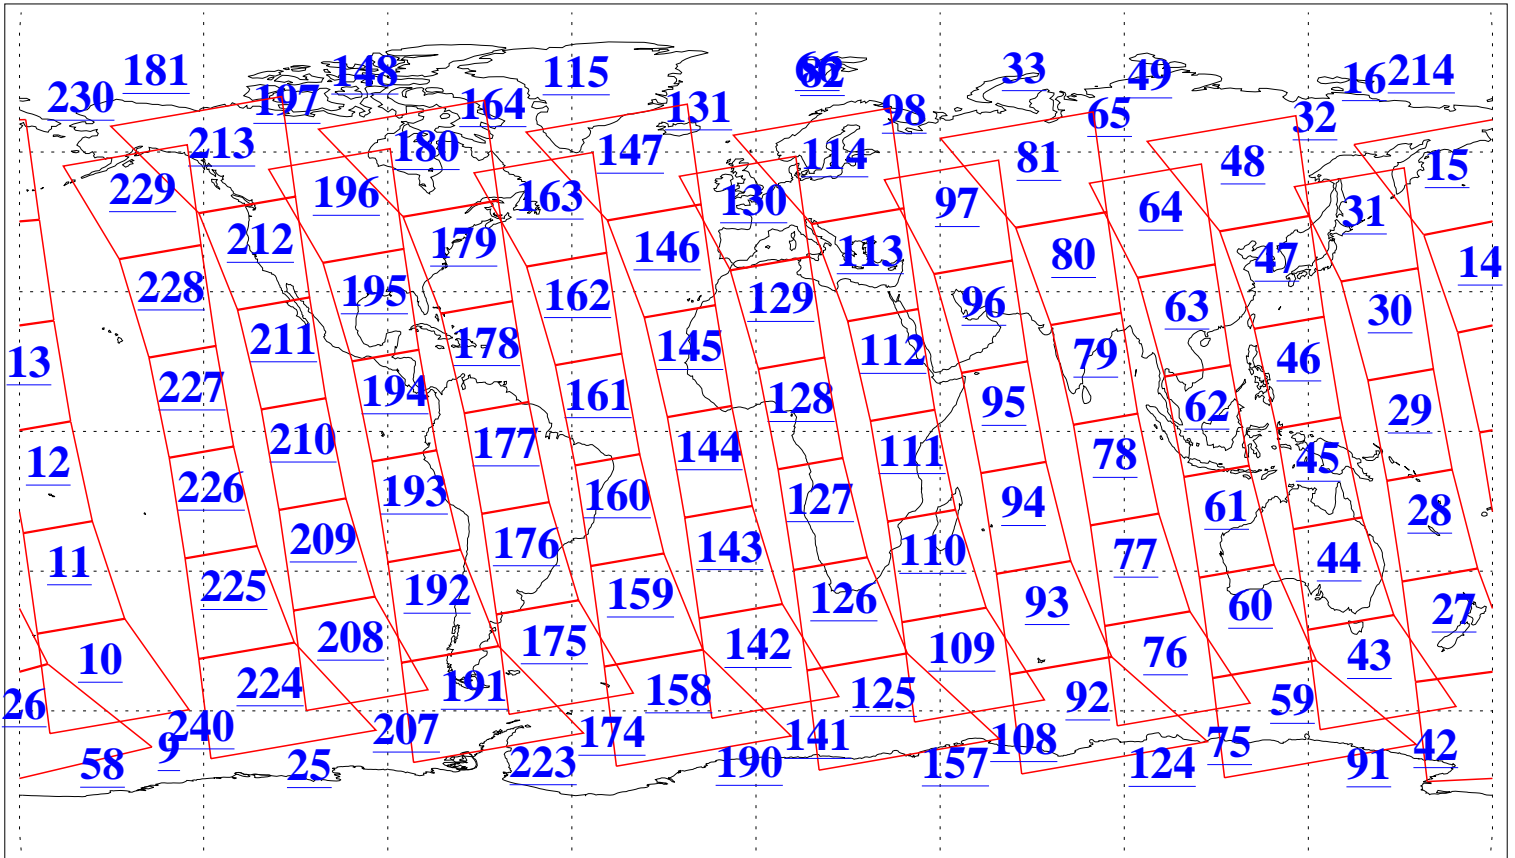

L1B Availability
AMSU Granules: 240
HSB Granules: 0
AIRS Granules: 240

4 Sep 2008
DoY 248
Aqua Day 2315
Granules: 1 to 120

Granules: 121 to 240

Legend: AMSU Available, HSB Available, AIRS Available

L1B Availability
 AMSU Granules: 240
 HSB Granules: 0
 AIRS Granules: 240

4 Sep 2008
 DoY 248
 Aqua Day 2315

Ascending Granules

Descending Granules

Legend: AMSU Available, HSB Available, AIRS Available

L1B Availability
 AMSU Granules: 240
 HSB Granules: 0
 AIRS Granules: 240

4 Sep 2008
 DoY 248
 Aqua Day 2315

Northern Hemisphere Granules

Southern Hemisphere Granules

Legend: AMSU Available, ~~HSB Available~~, AIRS Available