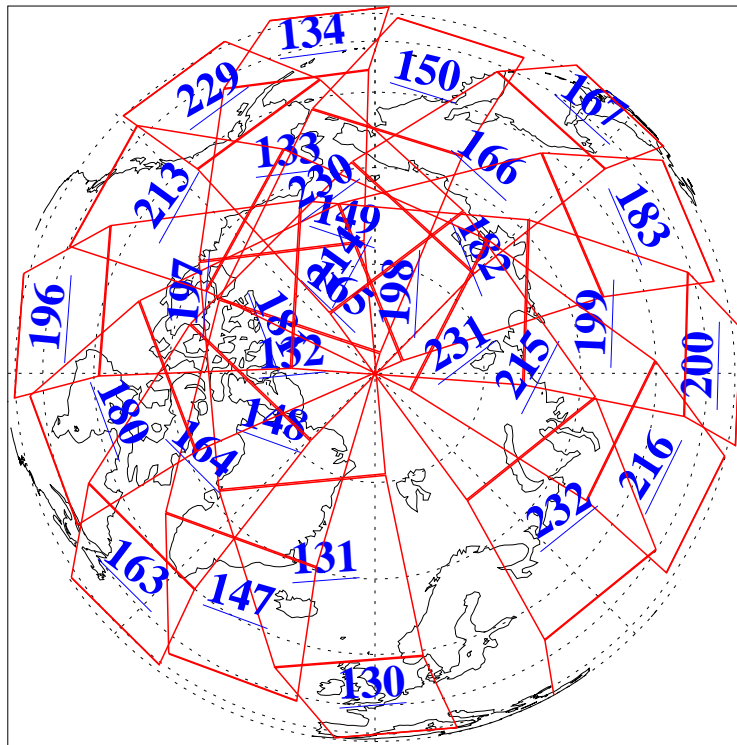

4 Sep 2008
 DoY 248
 Aqua Day 2315

Ascending Granules

Descending Granules

Legend: AMSU Available, HSB Available, AIRS Available

L1B Availability
 AMSU Granules: 240
 HSB Granules: 0
 AIRS Granules: 240

4 Sep 2008
 DoY 248
 Aqua Day 2315

Northern Hemisphere Granules

Southern Hemisphere Granules

Legend: AMSU Available, ~~HSB Available~~, AIRS Available