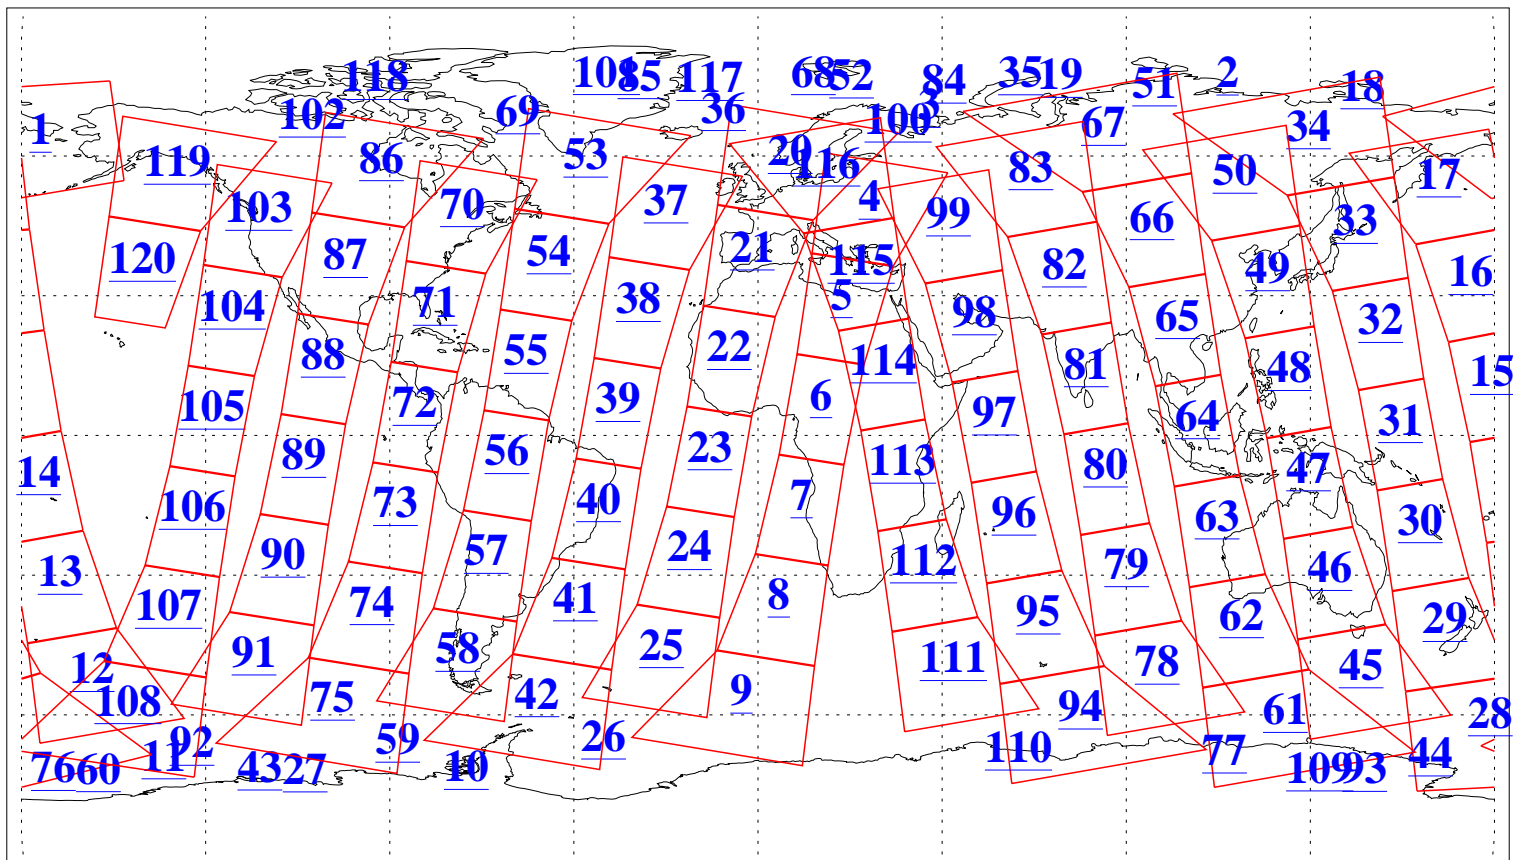

L1B Availability  
AMSU Granules: 240  
HSB Granules: 0  
AIRS Granules: 240

2 Sep 2008  
DoY 246  
Aqua Day 2313  
Granules: 1 to 120

Granules: 121 to 240

Legend: AMSU Available, HSB Available, AIRS Available

L1B Availability  
AMSU Granules: 240  
HSB Granules: 0  
AIRS Granules: 240

2 Sep 2008  
DoY 246  
Aqua Day 2313

Ascending Granules

Descending Granules

Legend: AMSU Available, HSB Available, AIRS Available

L1B Availability  
 AMSU Granules: 240  
 HSB Granules: 0  
 AIRS Granules: 240

2 Sep 2008  
 DoY 246  
 Aqua Day 2313

Northern Hemisphere Granules

Southern Hemisphere Granules

Legend: AMSU Available, HSB Available, AIRS Available