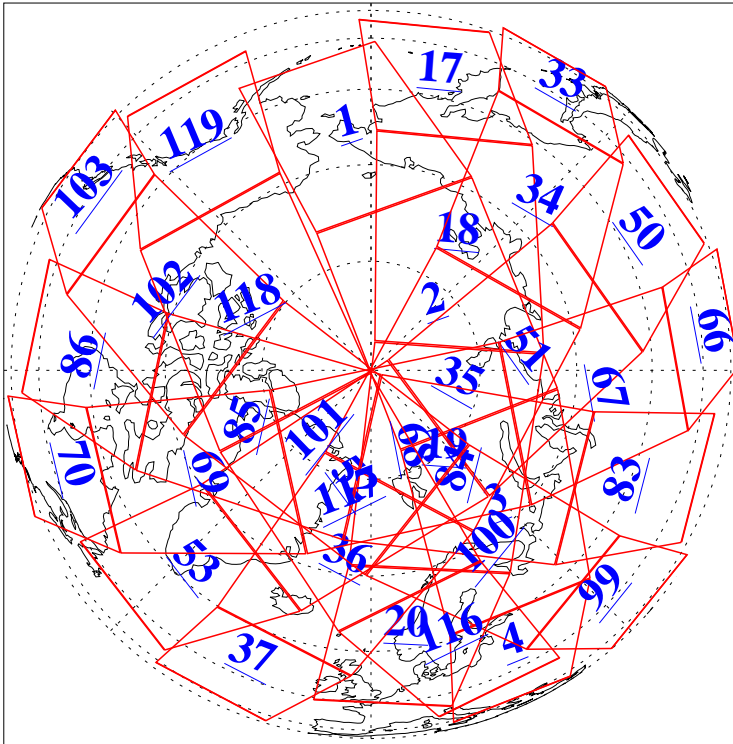

L1B Availability  
AMSU Granules: 240  
HSB Granules: 0  
AIRS Granules: 240

2 Sep 2008  
DoY 246  
Aqua Day 2313  
Granules: 1 to 120

Granules: 121 to 240

Legend: AMSU Available, HSB Available, AIRS Available

L1B Availability  
AMSU Granules: 240  
HSB Granules: 0  
AIRS Granules: 240

2 Sep 2008  
DoY 246  
Aqua Day 2313

Ascending Granules

Descending Granules

Legend: AMSU Available, HSB Available, AIRS Available

L1B Availability  
 AMSU Granules: 240  
 HSB Granules: 0  
 AIRS Granules: 240

2 Sep 2008  
 DoY 246  
 Aqua Day 2313

Northern Hemisphere Granules

Southern Hemisphere Granules

Legend: AMSU Available, HSB Available, AIRS Available