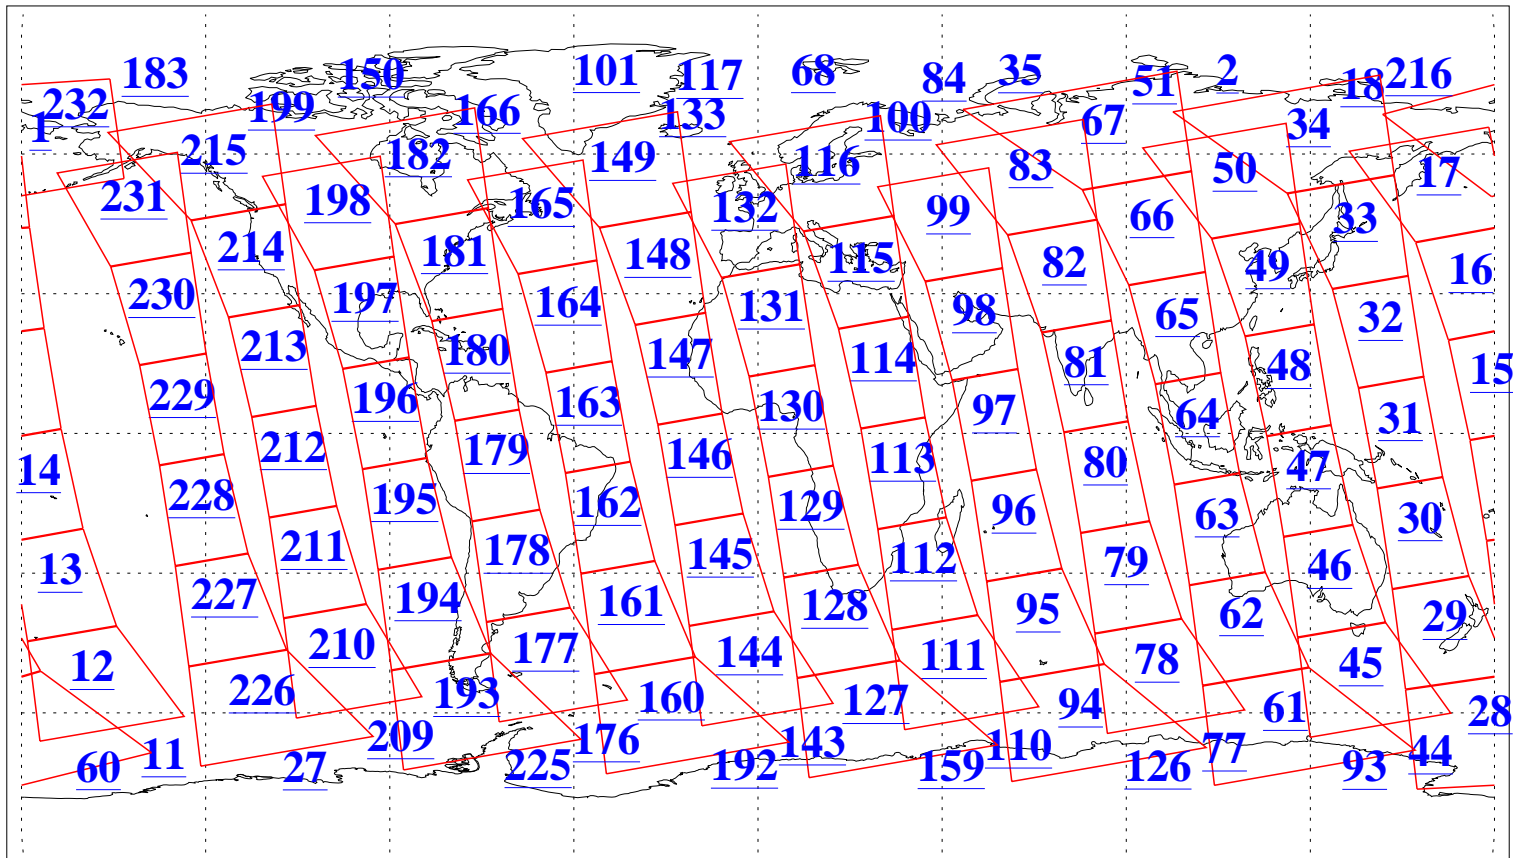

L1B Availability  
AMSU Granules: 240  
HSB Granules: 0  
AIRS Granules: 240

2 Sep 2008  
DoY 246  
Aqua Day 2313  
Granules: 1 to 120

Granules: 121 to 240

Legend: AMSU Available, HSB Available, AIRS Available

L1B Availability  
AMSU Granules: 240  
HSB Granules: 0  
AIRS Granules: 240

2 Sep 2008  
DoY 246  
Aqua Day 2313

Ascending Granules

Descending Granules

Legend: AMSU Available, HSB Available, AIRS Available

L1B Availability  
 AMSU Granules: 240  
 HSB Granules: 0  
 AIRS Granules: 240

2 Sep 2008  
 DoY 246  
 Aqua Day 2313

Northern Hemisphere Granules

Southern Hemisphere Granules

Legend: AMSU Available, HSB Available, AIRS Available