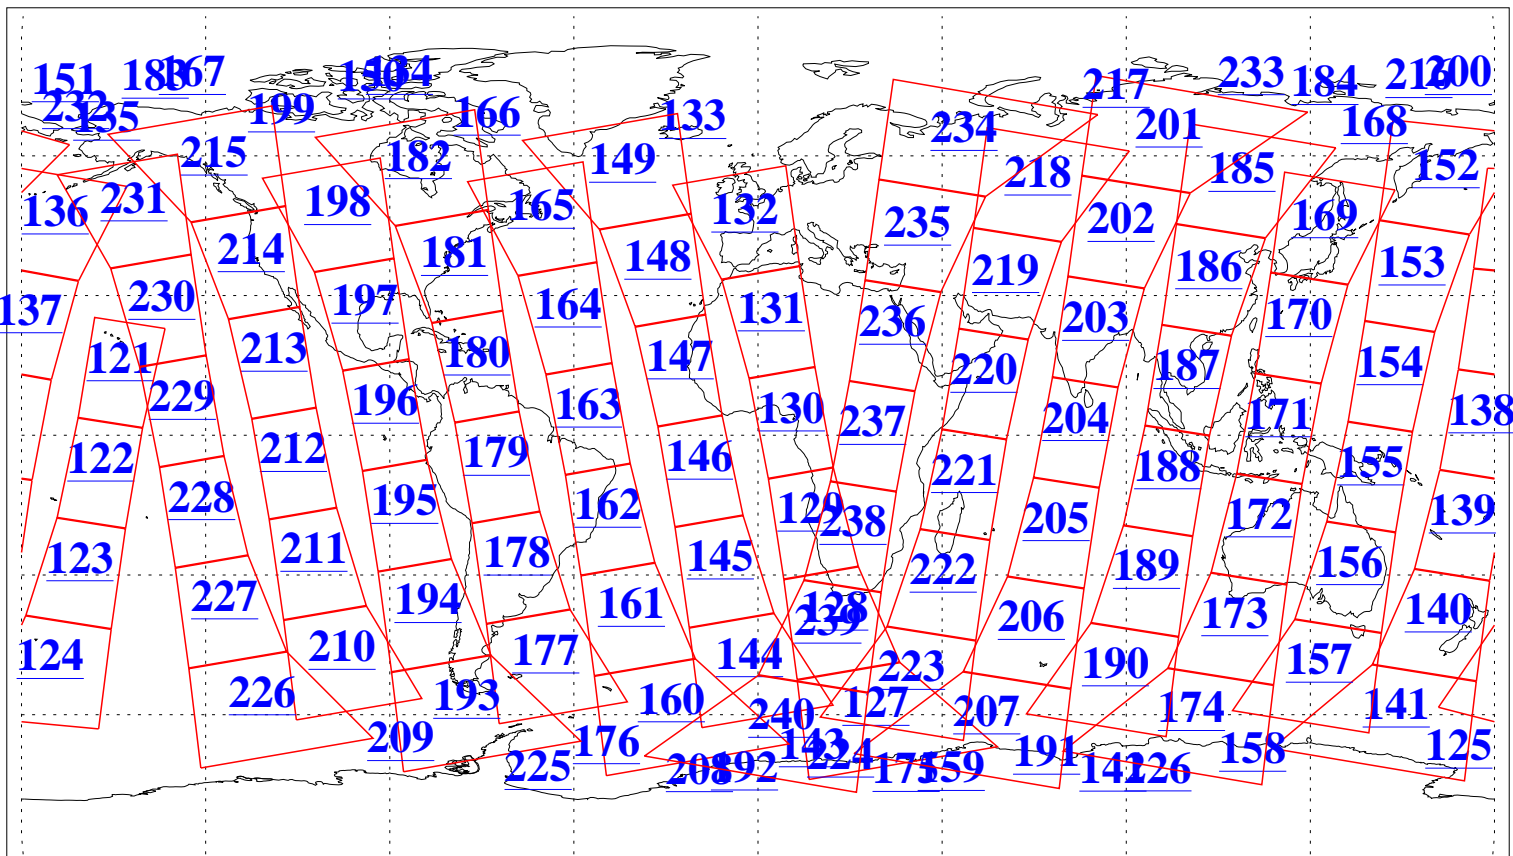

L1B Availability  
AMSU Granules: 240  
HSB Granules: 0  
AIRS Granules: 240

2 Sep 2008  
DoY 246  
Aqua Day 2313  
Granules: 1 to 120

Granules: 121 to 240

Legend: AMSU Available, HSB Available, AIRS Available

L1B Availability  
AMSU Granules: 240  
HSB Granules: 0  
AIRS Granules: 240

2 Sep 2008  
DoY 246  
Aqua Day 2313

Ascending Granules

Descending Granules

Legend: AMSU Available, HSB Available, AIRS Available

L1B Availability  
 AMSU Granules: 240  
 HSB Granules: 0  
 AIRS Granules: 240

2 Sep 2008  
 DoY 246  
 Aqua Day 2313

Northern Hemisphere Granules

Southern Hemisphere Granules

Legend: AMSU Available, HSB Available, AIRS Available