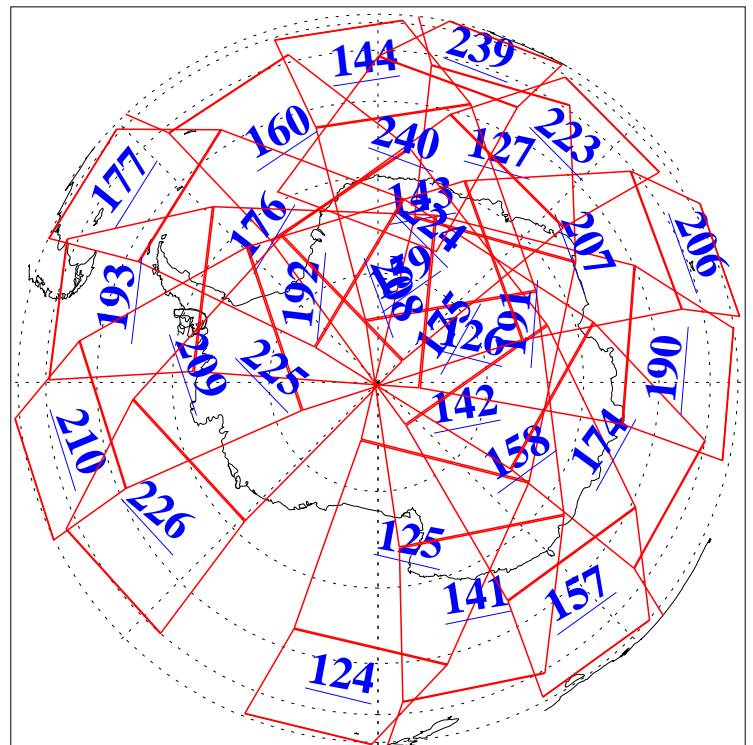

L1B Availability  
AMSU Granules: 240  
HSB Granules: 0  
AIRS Granules: 240

2 Sep 2008  
DoY 246  
Aqua Day 2313  
Granules: 1 to 120

Granules: 121 to 240

Legend: AMSU Available, HSB Available, AIRS Available

L1B Availability  
AMSU Granules: 240  
HSB Granules: 0  
AIRS Granules: 240

2 Sep 2008  
DoY 246  
Aqua Day 2313

Ascending Granules

Descending Granules

Legend: AMSU Available, HSB Available, AIRS Available

L1B Availability  
 AMSU Granules: 240  
 HSB Granules: 0  
 AIRS Granules: 240

2 Sep 2008  
 DoY 246  
 Aqua Day 2313

Northern Hemisphere Granules

Southern Hemisphere Granules

Legend: AMSU Available, HSB Available, AIRS Available