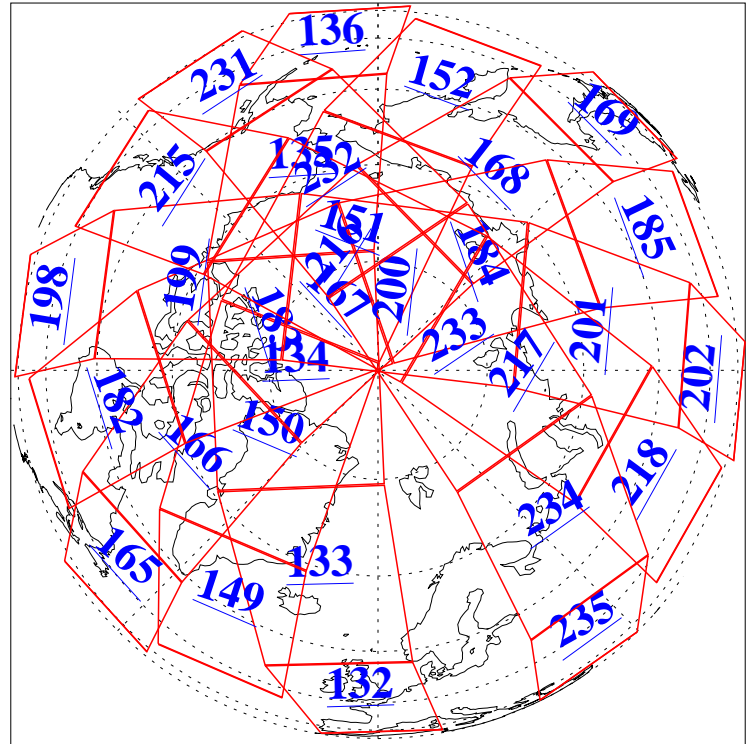

L1B Availability  
AMSU Granules: 240  
HSB Granules: 0  
AIRS Granules: 240

2 Sep 2008  
DoY 246  
Aqua Day 2313  
Granules: 1 to 120

Granules: 121 to 240

Legend: AMSU Available, HSB Available, AIRS Available

L1B Availability  
AMSU Granules: 240  
HSB Granules: 0  
AIRS Granules: 240

2 Sep 2008  
DoY 246  
Aqua Day 2313

Ascending Granules

Descending Granules

Legend: AMSU Available, HSB Available, AIRS Available

L1B Availability  
 AMSU Granules: 240  
 HSB Granules: 0  
 AIRS Granules: 240

2 Sep 2008  
 DoY 246  
 Aqua Day 2313

Northern Hemisphere Granules

Southern Hemisphere Granules

Legend: AMSU Available, HSB Available, AIRS Available