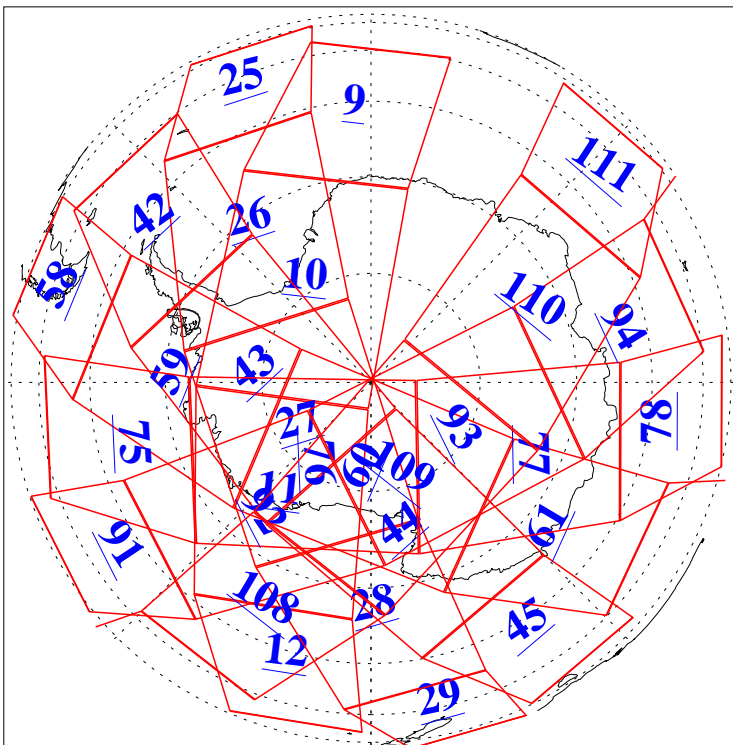

L1B Availability  
AMSU Granules: 240  
HSB Granules: 0  
AIRS Granules: 240

2 Sep 2008  
DoY 246  
Aqua Day 2313  
Granules: 1 to 120

Granules: 121 to 240

Legend: AMSU Available, HSB Available, AIRS Available

L1B Availability  
AMSU Granules: 240  
HSB Granules: 0  
AIRS Granules: 240

2 Sep 2008  
DoY 246  
Aqua Day 2313

Ascending Granules

Descending Granules

Legend: AMSU Available, HSB Available, AIRS Available

L1B Availability  
 AMSU Granules: 240  
 HSB Granules: 0  
 AIRS Granules: 240

2 Sep 2008  
 DoY 246  
 Aqua Day 2313

Northern Hemisphere Granules

Southern Hemisphere Granules

Legend: AMSU Available, HSB Available, AIRS Available