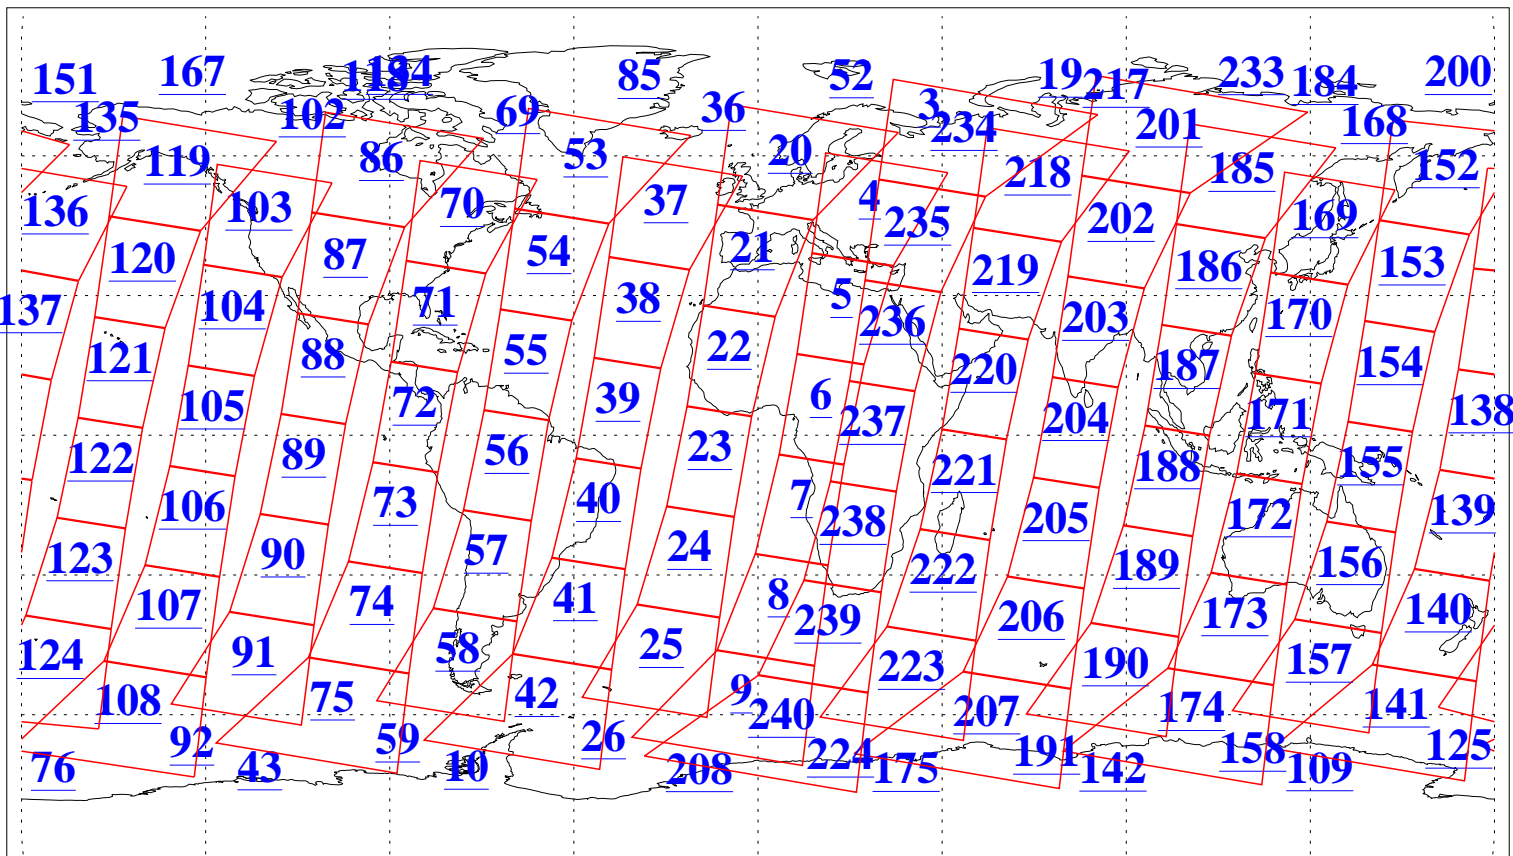

L1B Availability  
AMSU Granules: 240  
HSB Granules: 0  
AIRS Granules: 240

2 Sep 2008  
DoY 246  
Aqua Day 2313  
Granules: 1 to 120

Granules: 121 to 240

Legend: AMSU Available, HSB Available, AIRS Available

L1B Availability  
AMSU Granules: 240  
HSB Granules: 0  
AIRS Granules: 240

2 Sep 2008  
DoY 246  
Aqua Day 2313

Ascending Granules

Descending Granules

Legend: AMSU Available, HSB Available, AIRS Available

L1B Availability  
 AMSU Granules: 240  
 HSB Granules: 0  
 AIRS Granules: 240

2 Sep 2008  
 DoY 246  
 Aqua Day 2313

Northern Hemisphere Granules

Southern Hemisphere Granules

Legend: AMSU Available, HSB Available, AIRS Available