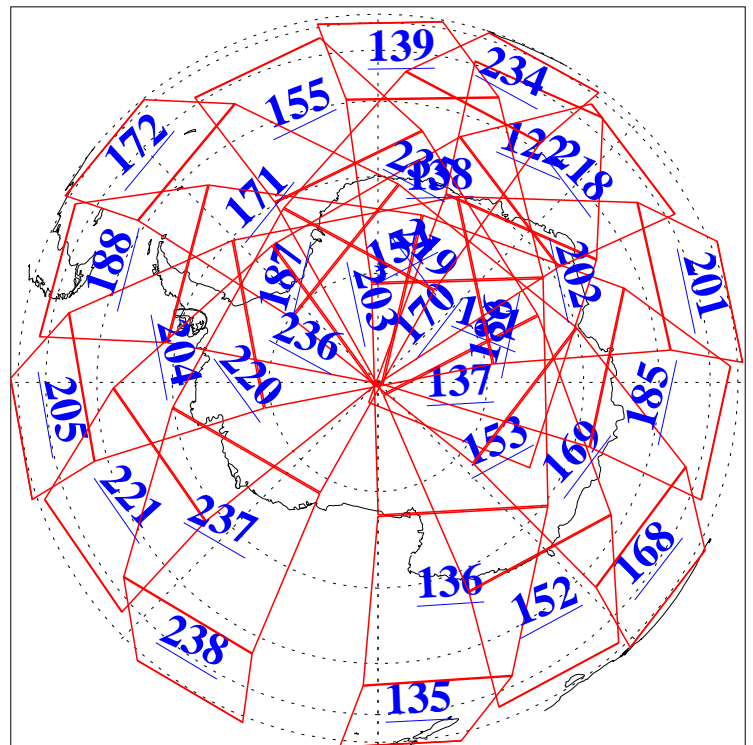

L1B Availability
AMSU Granules: 240
HSB Granules: 0
AIRS Granules: 240

30 Aug 2008
DoY 243
Aqua Day 2310
Granules: 1 to 120

Granules: 121 to 240

Legend: AMSU Available, HSB Available, AIRS Available

L1B Availability
AMSU Granules: 240
HSB Granules: 0
AIRS Granules: 240

30 Aug 2008
DoY 243
Aqua Day 2310

Ascending Granules

Descending Granules

Legend: AMSU Available, HSB Available, AIRS Available

L1B Availability
 AMSU Granules: 240
 HSB Granules: 0
 AIRS Granules: 240

30 Aug 2008
 DoY 243
 Aqua Day 2310

Northern Hemisphere Granules

Southern Hemisphere Granules

Legend: AMSU Available, HSB Available, AIRS Available