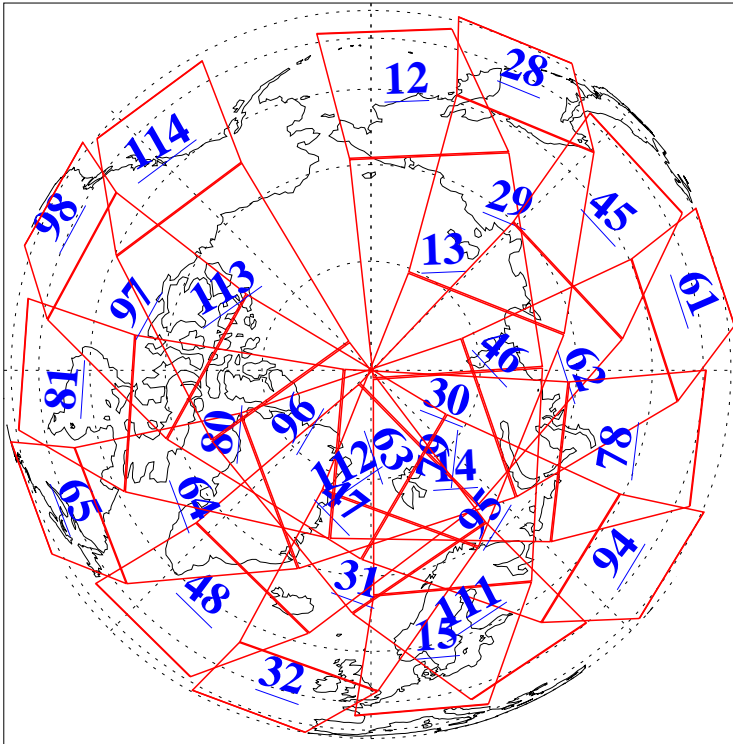

L1B Availability
AMSU Granules: 240
HSB Granules: 0
AIRS Granules: 240

30 Aug 2008
DoY 243
Aqua Day 2310
Granules: 1 to 120

Granules: 121 to 240

Legend: AMSU Available, HSB Available, AIRS Available

L1B Availability
AMSU Granules: 240
HSB Granules: 0
AIRS Granules: 240

30 Aug 2008
DoY 243
Aqua Day 2310

Ascending Granules

Descending Granules

Legend: AMSU Available, HSB Available, AIRS Available

L1B Availability
 AMSU Granules: 240
 HSB Granules: 0
 AIRS Granules: 240

30 Aug 2008
 DoY 243
 Aqua Day 2310

Northern Hemisphere Granules

Southern Hemisphere Granules

Legend: AMSU Available, HSB Available, AIRS Available