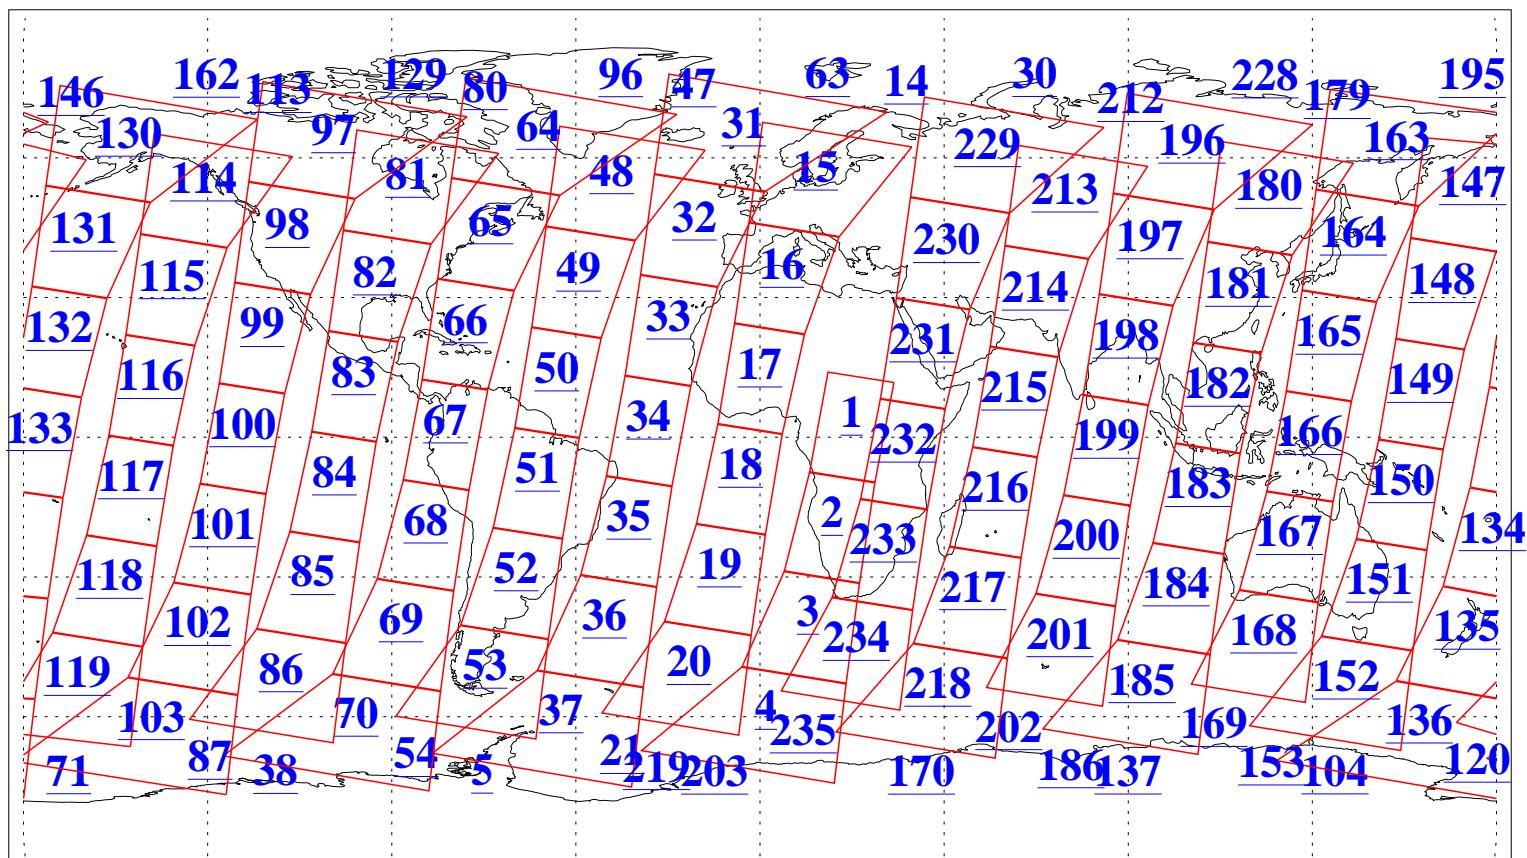

L1B Availability
AMSU Granules: 240
HSB Granules: 0
AIRS Granules: 240

30 Aug 2008
DoY 243
Aqua Day 2310
Granules: 1 to 120

Granules: 121 to 240

Legend: AMSU Available, HSB Available, AIRS Available

L1B Availability
AMSU Granules: 240
HSB Granules: 0
AIRS Granules: 240

30 Aug 2008
DoY 243
Aqua Day 2310

Ascending Granules

Descending Granules

Legend: AMSU Available, HSB Available, AIRS Available

L1B Availability
 AMSU Granules: 240
 HSB Granules: 0
 AIRS Granules: 240

30 Aug 2008
 DoY 243
 Aqua Day 2310

Northern Hemisphere Granules

Southern Hemisphere Granules

Legend: AMSU Available, HSB Available, AIRS Available