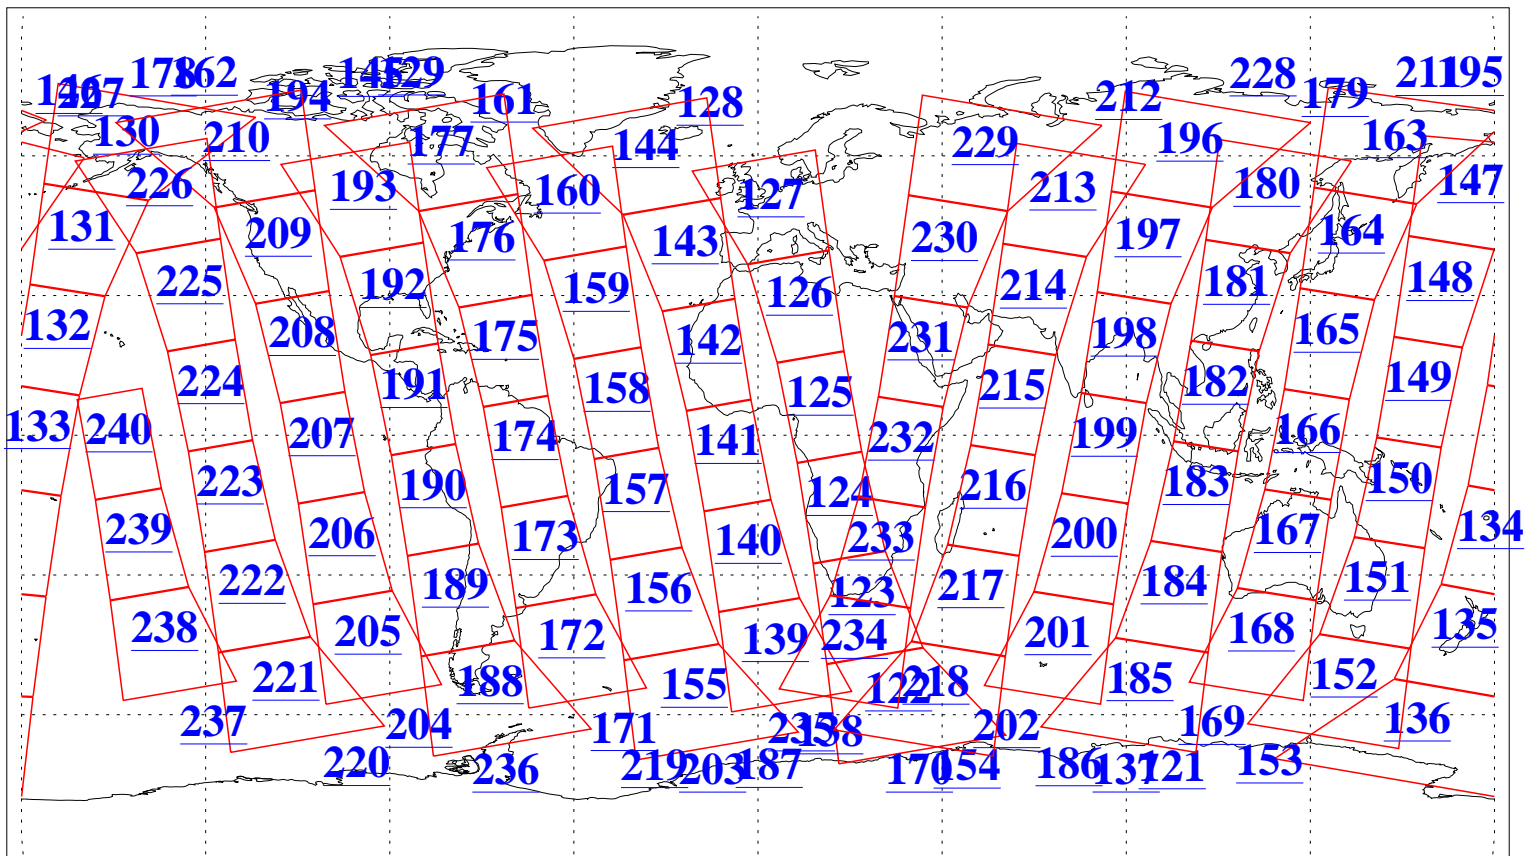

L1B Availability
AMSU Granules: 240
HSB Granules: 0
AIRS Granules: 240

30 Aug 2008
DoY 243
Aqua Day 2310
Granules: 1 to 120

Granules: 121 to 240

Legend: AMSU Available, HSB Available, AIRS Available

L1B Availability
AMSU Granules: 240
HSB Granules: 0
AIRS Granules: 240

30 Aug 2008
DoY 243
Aqua Day 2310

Ascending Granules

Descending Granules

Legend: AMSU Available, HSB Available, AIRS Available

L1B Availability
 AMSU Granules: 240
 HSB Granules: 0
 AIRS Granules: 240

30 Aug 2008
 DoY 243
 Aqua Day 2310

Northern Hemisphere Granules

Southern Hemisphere Granules

Legend: AMSU Available, HSB Available, AIRS Available