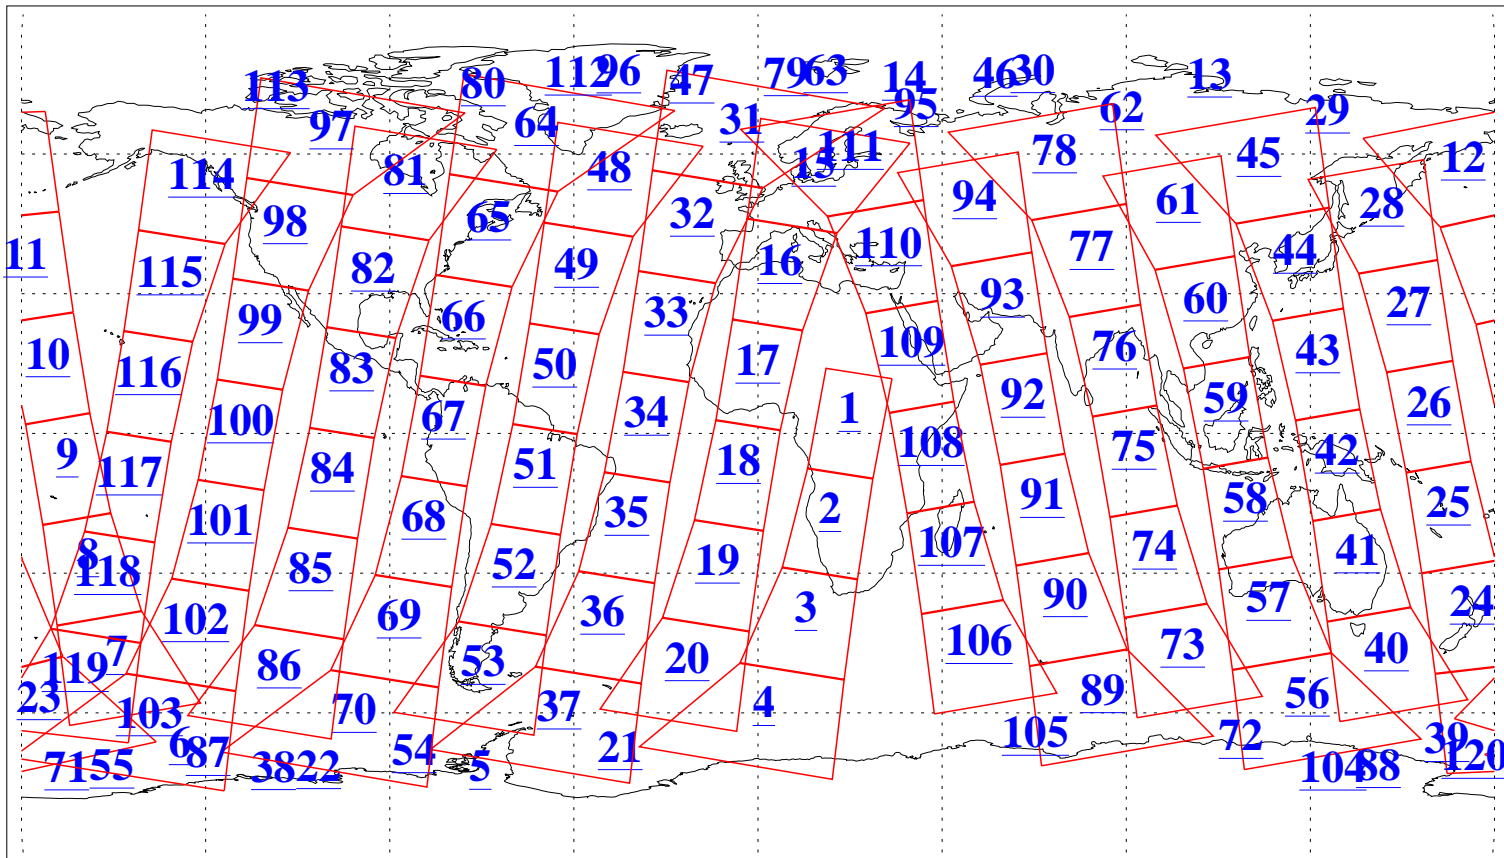

L1B Availability
AMSU Granules: 240
HSB Granules: 0
AIRS Granules: 240

30 Aug 2008
DoY 243
Aqua Day 2310
Granules: 1 to 120

Granules: 121 to 240

Legend: AMSU Available, HSB Available, AIRS Available

L1B Availability
AMSU Granules: 240
HSB Granules: 0
AIRS Granules: 240

30 Aug 2008
DoY 243
Aqua Day 2310

Ascending Granules

Descending Granules

Legend: AMSU Available, HSB Available, AIRS Available

L1B Availability
 AMSU Granules: 240
 HSB Granules: 0
 AIRS Granules: 240

30 Aug 2008
 DoY 243
 Aqua Day 2310

Northern Hemisphere Granules

Southern Hemisphere Granules

Legend: AMSU Available, HSB Available, AIRS Available