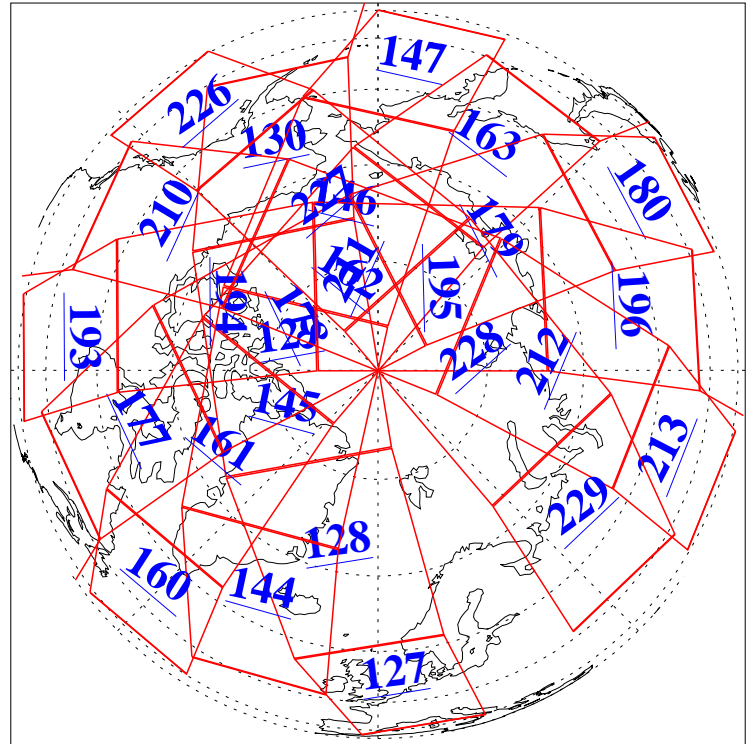

L1B Availability
AMSU Granules: 240
HSB Granules: 0
AIRS Granules: 240

30 Aug 2008
DoY 243
Aqua Day 2310
Granules: 1 to 120

Granules: 121 to 240

Legend: AMSU Available, HSB Available, AIRS Available

L1B Availability
AMSU Granules: 240
HSB Granules: 0
AIRS Granules: 240

30 Aug 2008
DoY 243
Aqua Day 2310

Ascending Granules

Descending Granules

Legend: AMSU Available, HSB Available, AIRS Available

L1B Availability
 AMSU Granules: 240
 HSB Granules: 0
 AIRS Granules: 240

30 Aug 2008
 DoY 243
 Aqua Day 2310

Northern Hemisphere Granules

Southern Hemisphere Granules

Legend: AMSU Available, HSB Available, AIRS Available