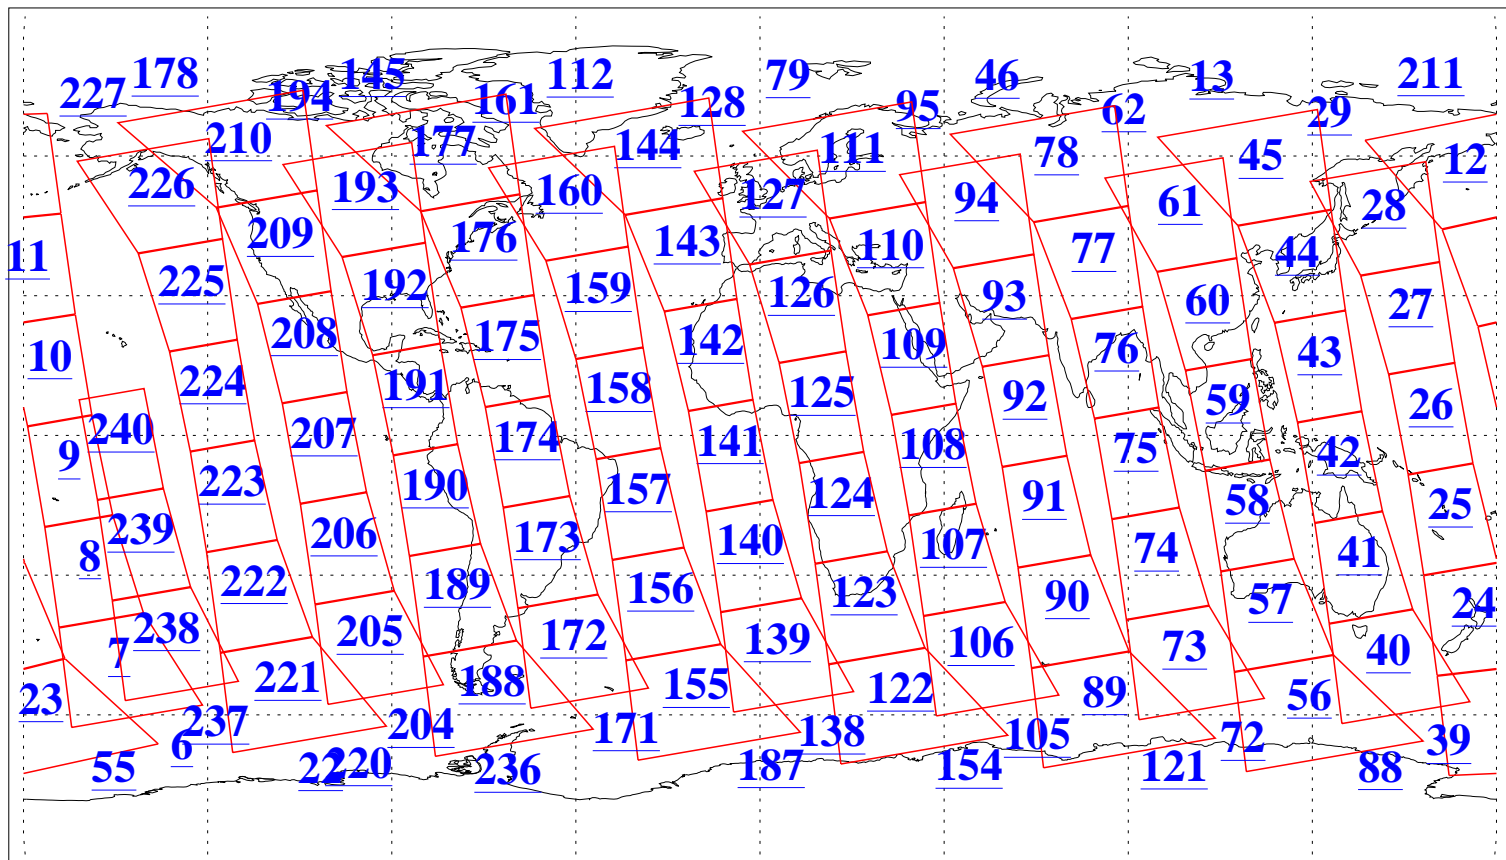

L1B Availability
AMSU Granules: 240
HSB Granules: 0
AIRS Granules: 240

30 Aug 2008
DoY 243
Aqua Day 2310
Granules: 1 to 120

Granules: 121 to 240

Legend: AMSU Available, HSB Available, AIRS Available

L1B Availability
AMSU Granules: 240
HSB Granules: 0
AIRS Granules: 240

30 Aug 2008
DoY 243
Aqua Day 2310

Ascending Granules

Descending Granules

Legend: AMSU Available, HSB Available, AIRS Available

L1B Availability
 AMSU Granules: 240
 HSB Granules: 0
 AIRS Granules: 240

30 Aug 2008
 DoY 243
 Aqua Day 2310

Northern Hemisphere Granules

Southern Hemisphere Granules

Legend: AMSU Available, HSB Available, AIRS Available