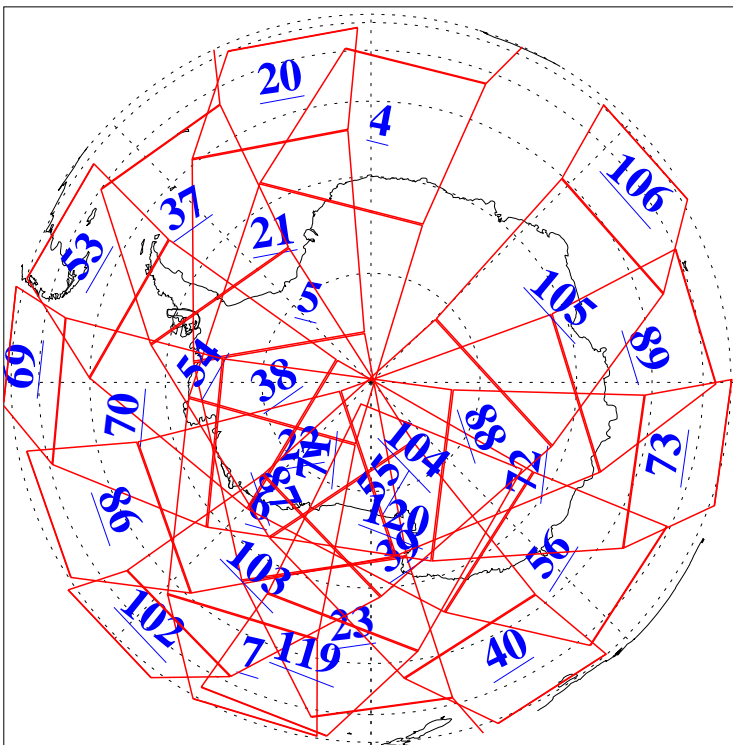

L1B Availability
AMSU Granules: 240
HSB Granules: 0
AIRS Granules: 240

30 Aug 2008
DoY 243
Aqua Day 2310
Granules: 1 to 120

Granules: 121 to 240

Legend: AMSU Available, HSB Available, AIRS Available

L1B Availability
AMSU Granules: 240
HSB Granules: 0
AIRS Granules: 240

30 Aug 2008
DoY 243
Aqua Day 2310

Ascending Granules

Descending Granules

Legend: AMSU Available, HSB Available, AIRS Available

L1B Availability
 AMSU Granules: 240
 HSB Granules: 0
 AIRS Granules: 240

30 Aug 2008
 DoY 243
 Aqua Day 2310

Northern Hemisphere Granules

Southern Hemisphere Granules

Legend: AMSU Available, HSB Available, AIRS Available