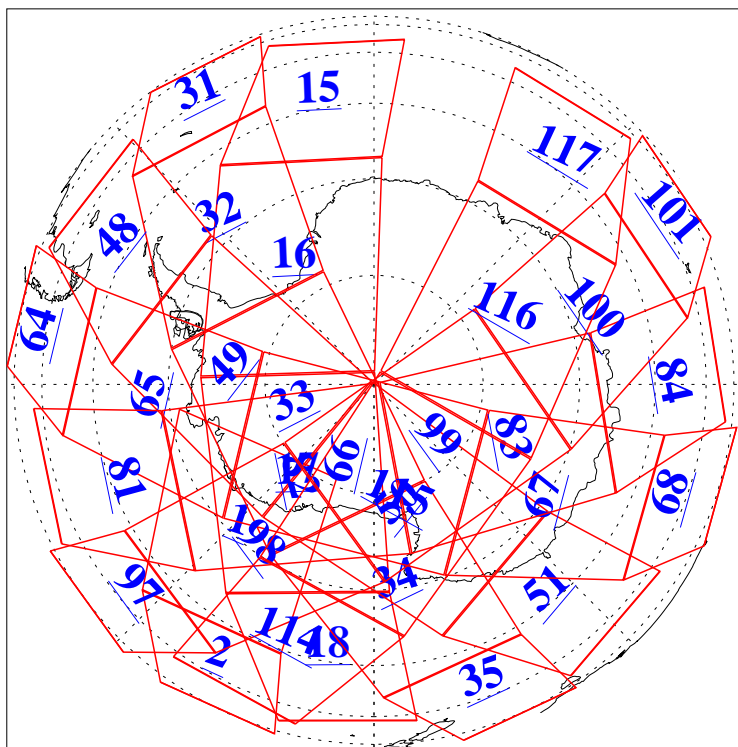

L1B Availability
AMSU Granules: 240
HSB Granules: 0
AIRS Granules: 240

27 Aug 2008
DoY 240
Aqua Day 2307
Granules: 1 to 120

Granules: 121 to 240

Legend: AMSU Available, HSB Available, AIRS Available

L1B Availability
AMSU Granules: 240
HSB Granules: 0
AIRS Granules: 240

27 Aug 2008
DoY 240
Aqua Day 2307

Ascending Granules

Descending Granules

Legend: AMSU Available, HSB Available, AIRS Available

L1B Availability
 AMSU Granules: 240
 HSB Granules: 0
 AIRS Granules: 240

27 Aug 2008
 DoY 240
 Aqua Day 2307

Northern Hemisphere Granules

Southern Hemisphere Granules

Legend: AMSU Available, HSB Available, AIRS Available