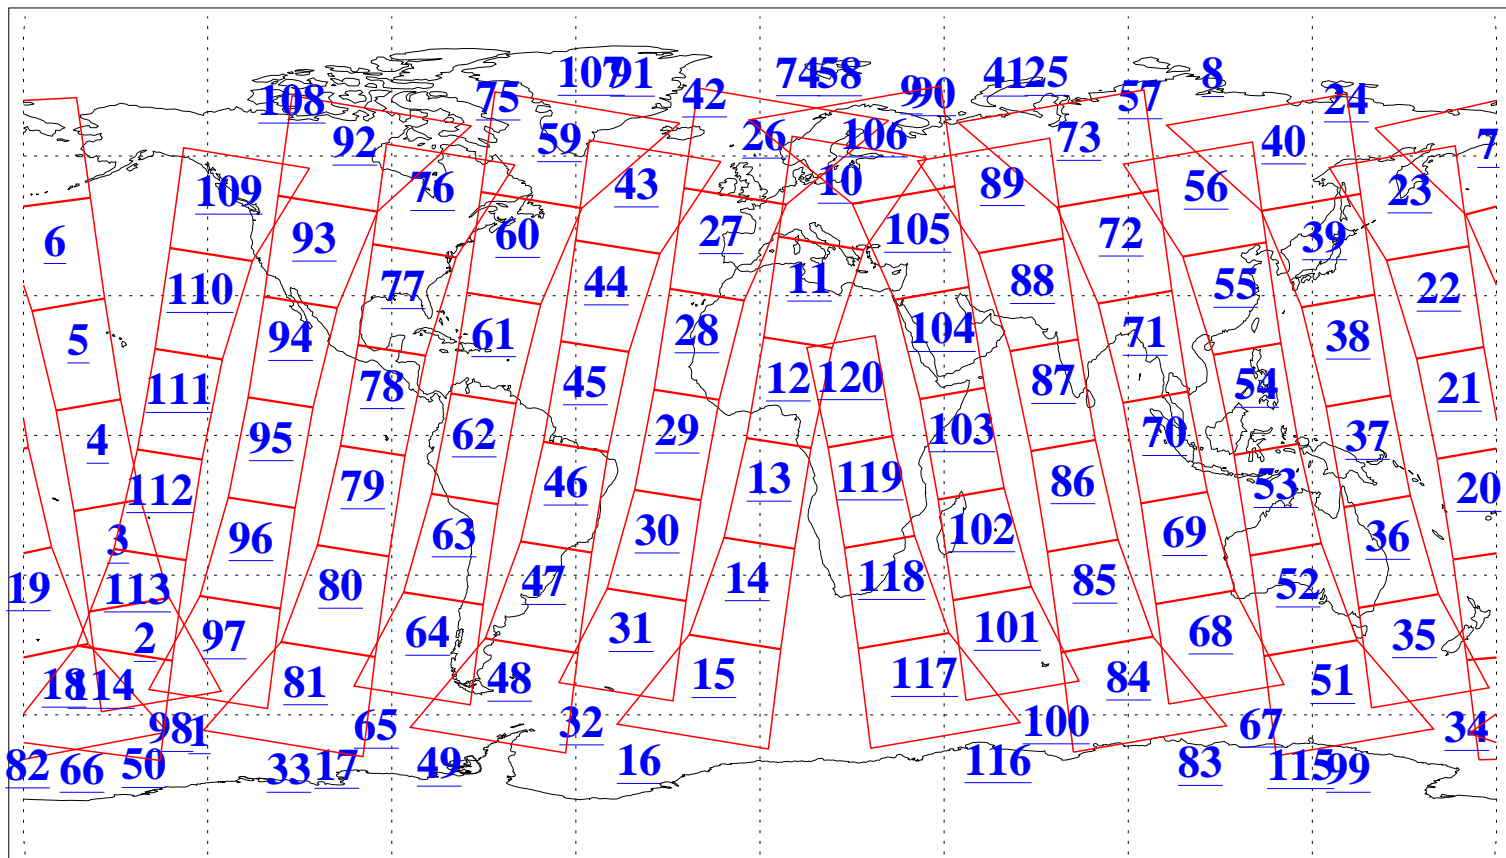

L1B Availability
AMSU Granules: 240
HSB Granules: 0
AIRS Granules: 240

27 Aug 2008
DoY 240
Aqua Day 2307
Granules: 1 to 120

Granules: 121 to 240

Legend: AMSU Available, HSB Available, AIRS Available

L1B Availability
AMSU Granules: 240
HSB Granules: 0
AIRS Granules: 240

27 Aug 2008
DoY 240
Aqua Day 2307

Ascending Granules

Descending Granules

Legend: AMSU Available, HSB Available, AIRS Available

L1B Availability
 AMSU Granules: 240
 HSB Granules: 0
 AIRS Granules: 240

27 Aug 2008
 DoY 240
 Aqua Day 2307

Northern Hemisphere Granules

Southern Hemisphere Granules

Legend: AMSU Available, HSB Available, AIRS Available