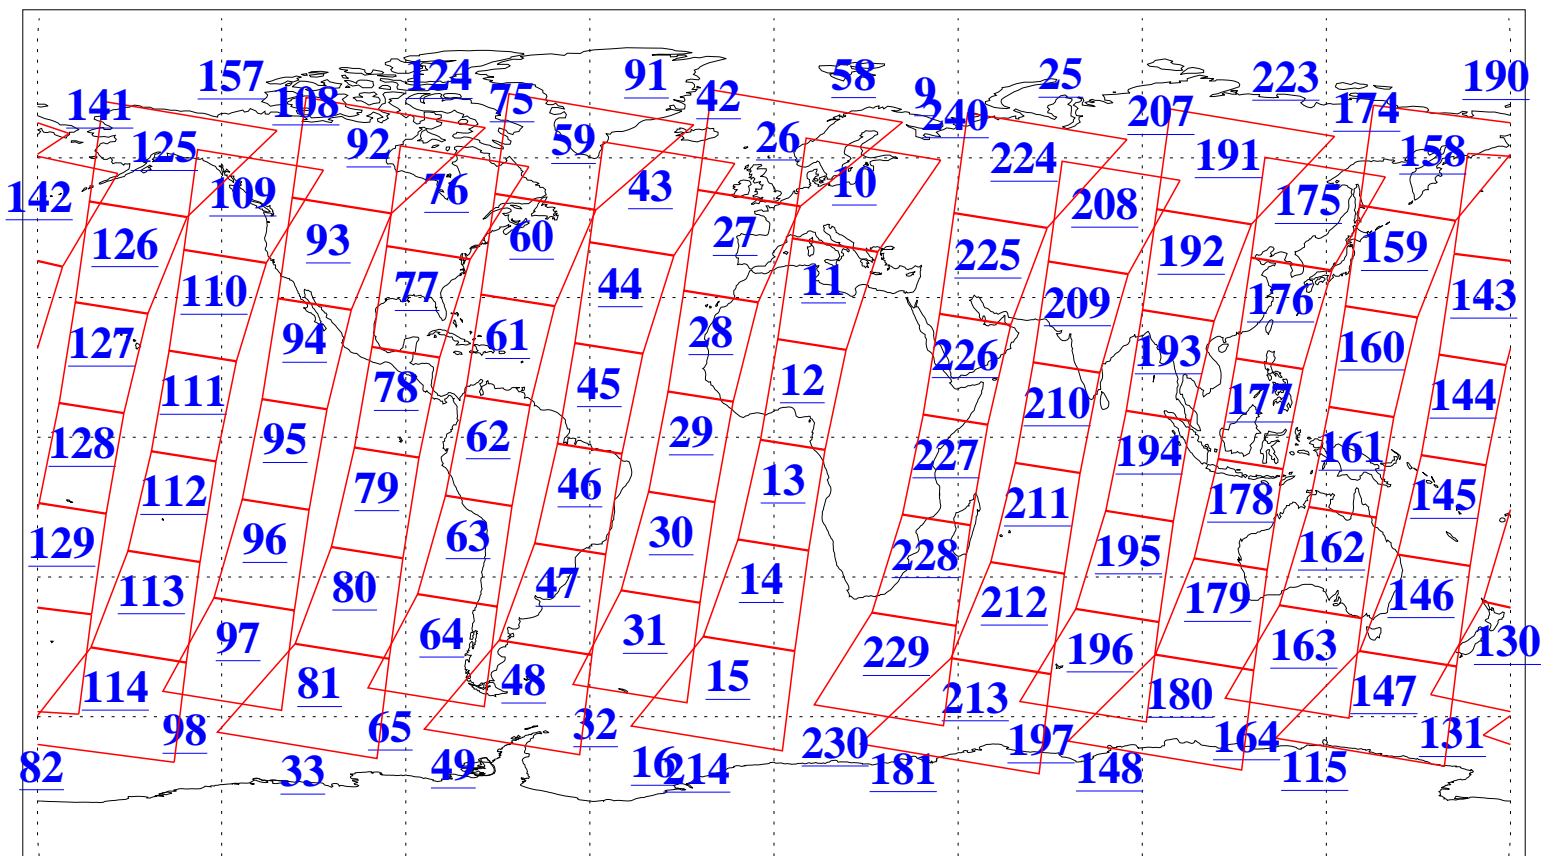

L1B Availability
AMSU Granules: 240
HSB Granules: 0
AIRS Granules: 240

27 Aug 2008
DoY 240
Aqua Day 2307
Granules: 1 to 120

Granules: 121 to 240

Legend: AMSU Available, HSB Available, AIRS Available

L1B Availability
AMSU Granules: 240
HSB Granules: 0
AIRS Granules: 240

27 Aug 2008
DoY 240
Aqua Day 2307

Ascending Granules

Descending Granules

Legend: AMSU Available, HSB Available, AIRS Available

L1B Availability
 AMSU Granules: 240
 HSB Granules: 0
 AIRS Granules: 240

27 Aug 2008
 DoY 240
 Aqua Day 2307

Northern Hemisphere Granules

Southern Hemisphere Granules

Legend: AMSU Available, HSB Available, AIRS Available