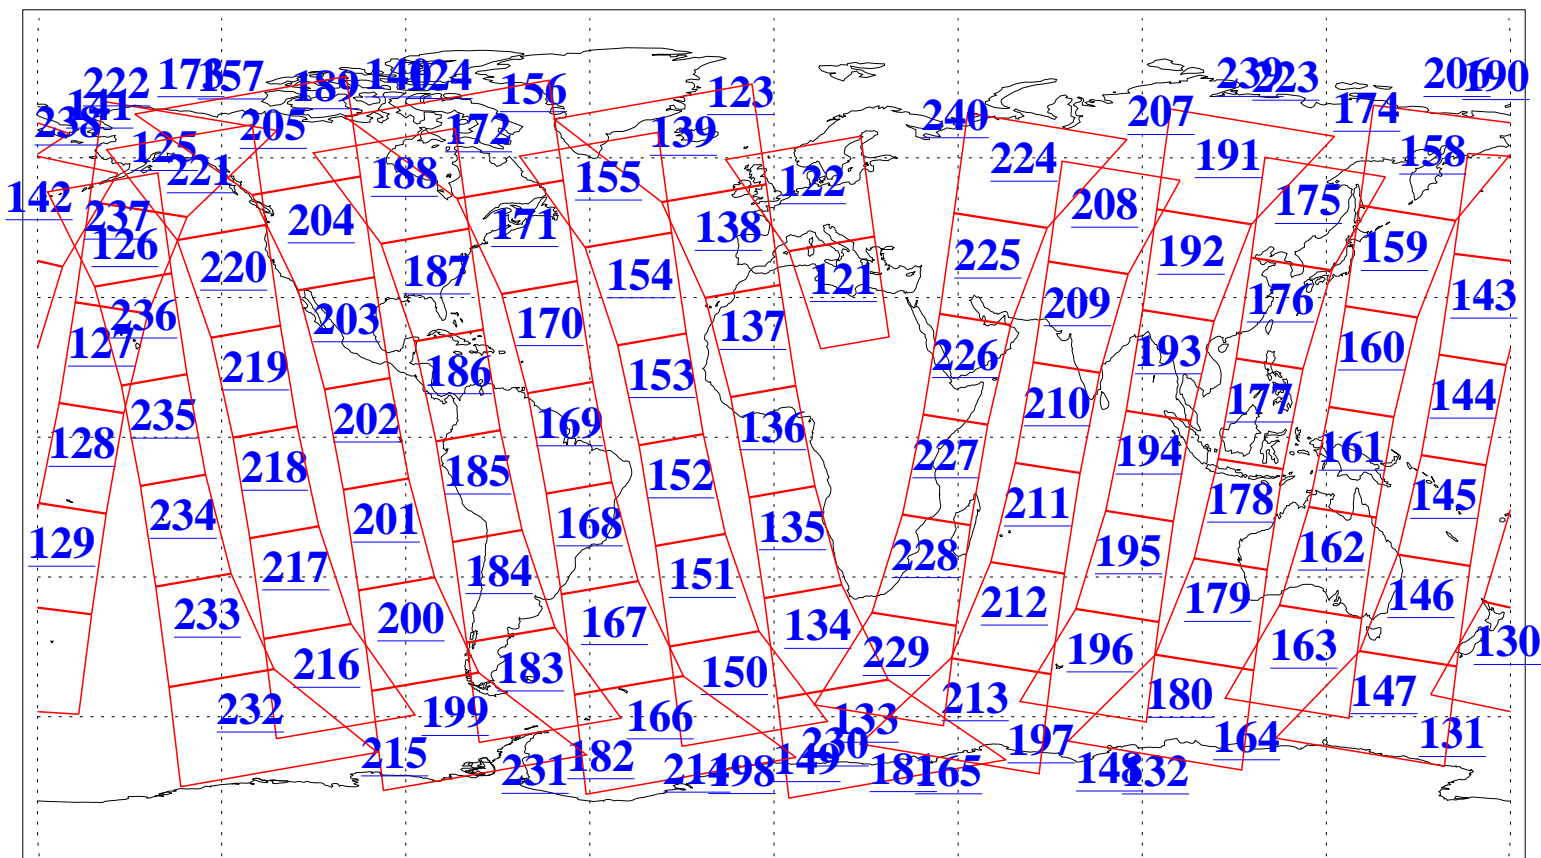

L1B Availability
AMSU Granules: 240
HSB Granules: 0
AIRS Granules: 240

27 Aug 2008
DoY 240
Aqua Day 2307
Granules: 1 to 120

Granules: 121 to 240

Legend: AMSU Available, HSB Available, AIRS Available

L1B Availability
AMSU Granules: 240
HSB Granules: 0
AIRS Granules: 240

27 Aug 2008
DoY 240
Aqua Day 2307

Ascending Granules

Descending Granules

Legend: AMSU Available, HSB Available, AIRS Available

L1B Availability
 AMSU Granules: 240
 HSB Granules: 0
 AIRS Granules: 240

27 Aug 2008
 DoY 240
 Aqua Day 2307

Northern Hemisphere Granules

Southern Hemisphere Granules

Legend: AMSU Available, HSB Available, AIRS Available