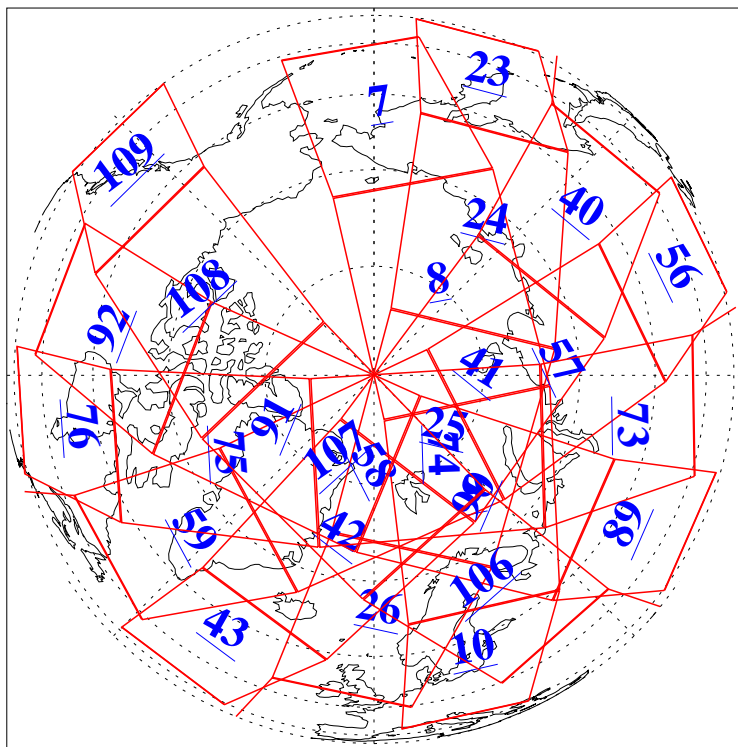

L1B Availability
AMSU Granules: 240
HSB Granules: 0
AIRS Granules: 240

27 Aug 2008
DoY 240
Aqua Day 2307
Granules: 1 to 120

Granules: 121 to 240

Legend: AMSU Available, HSB Available, AIRS Available

L1B Availability
AMSU Granules: 240
HSB Granules: 0
AIRS Granules: 240

27 Aug 2008
DoY 240
Aqua Day 2307

Ascending Granules

Descending Granules

Legend: AMSU Available, HSB Available, AIRS Available

L1B Availability
 AMSU Granules: 240
 HSB Granules: 0
 AIRS Granules: 240

27 Aug 2008
 DoY 240
 Aqua Day 2307

Northern Hemisphere Granules

Southern Hemisphere Granules

Legend: AMSU Available, HSB Available, AIRS Available