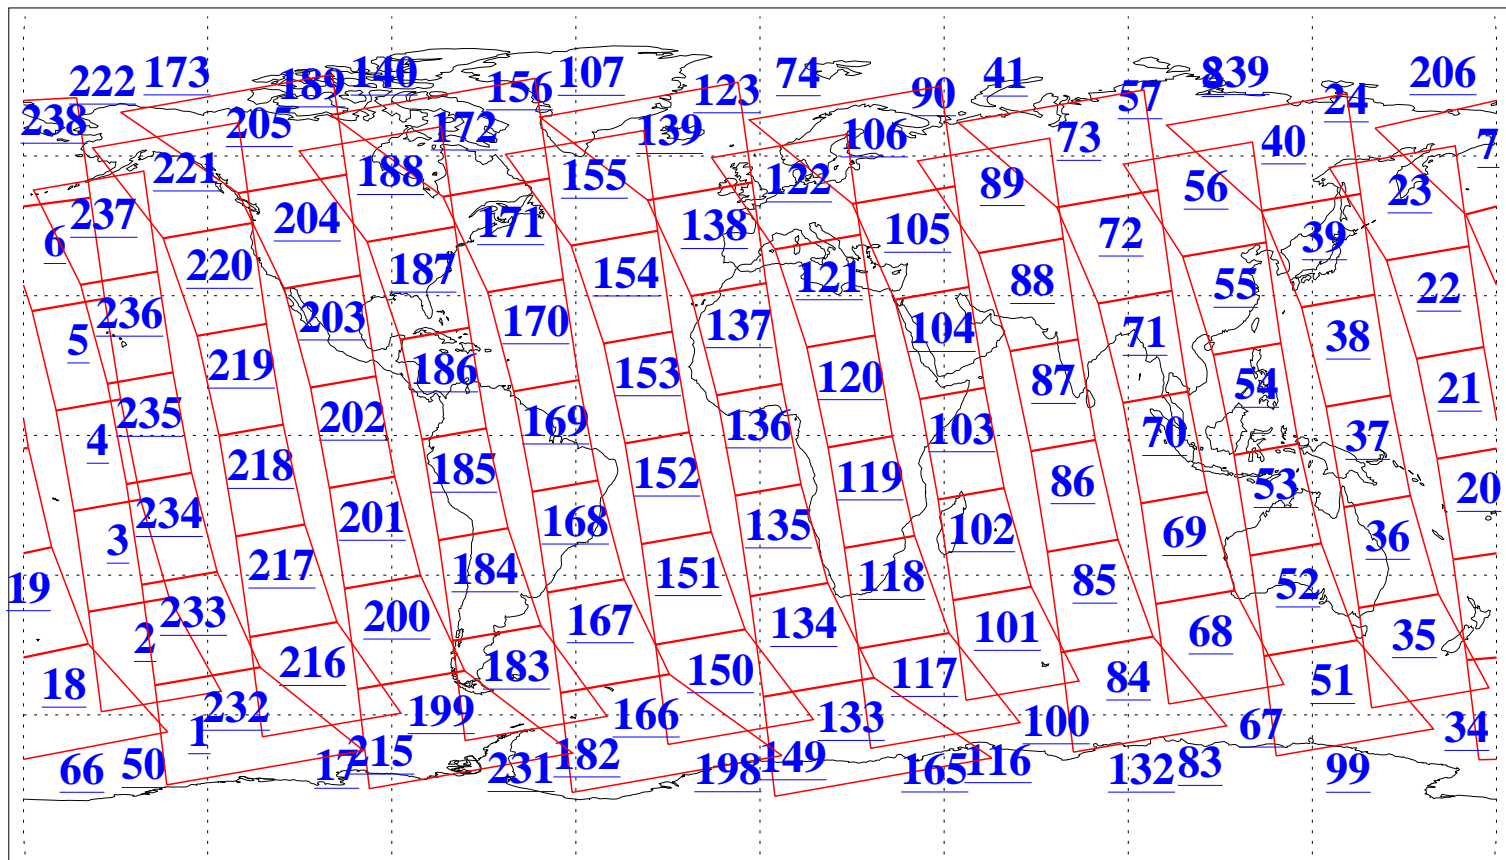

L1B Availability
AMSU Granules: 240
HSB Granules: 0
AIRS Granules: 240

27 Aug 2008
DoY 240
Aqua Day 2307
Granules: 1 to 120

Granules: 121 to 240

Legend: AMSU Available, HSB Available, AIRS Available

L1B Availability
AMSU Granules: 240
HSB Granules: 0
AIRS Granules: 240

27 Aug 2008
DoY 240
Aqua Day 2307

Ascending Granules

Descending Granules

Legend: AMSU Available, HSB Available, AIRS Available

L1B Availability
 AMSU Granules: 240
 HSB Granules: 0
 AIRS Granules: 240

27 Aug 2008
 DoY 240
 Aqua Day 2307

Northern Hemisphere Granules

Southern Hemisphere Granules

Legend: AMSU Available, HSB Available, AIRS Available