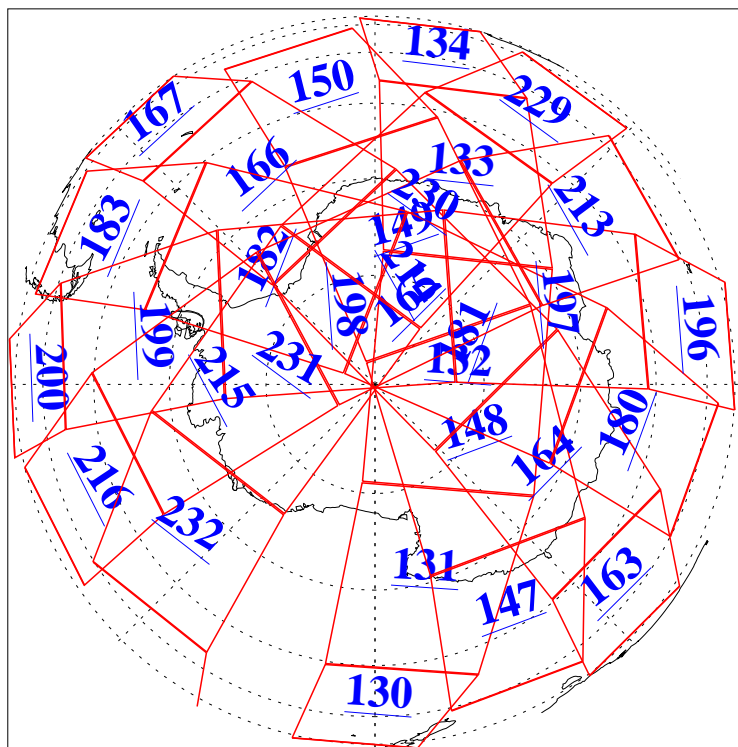

L1B Availability
AMSU Granules: 240
HSB Granules: 0
AIRS Granules: 240

27 Aug 2008
DoY 240
Aqua Day 2307
Granules: 1 to 120

Granules: 121 to 240

Legend: AMSU Available, HSB Available, AIRS Available

L1B Availability
AMSU Granules: 240
HSB Granules: 0
AIRS Granules: 240

27 Aug 2008
DoY 240
Aqua Day 2307

Ascending Granules

Descending Granules

Legend: AMSU Available, HSB Available, AIRS Available

L1B Availability
 AMSU Granules: 240
 HSB Granules: 0
 AIRS Granules: 240

27 Aug 2008
 DoY 240
 Aqua Day 2307

Northern Hemisphere Granules

Southern Hemisphere Granules

Legend: AMSU Available, HSB Available, AIRS Available