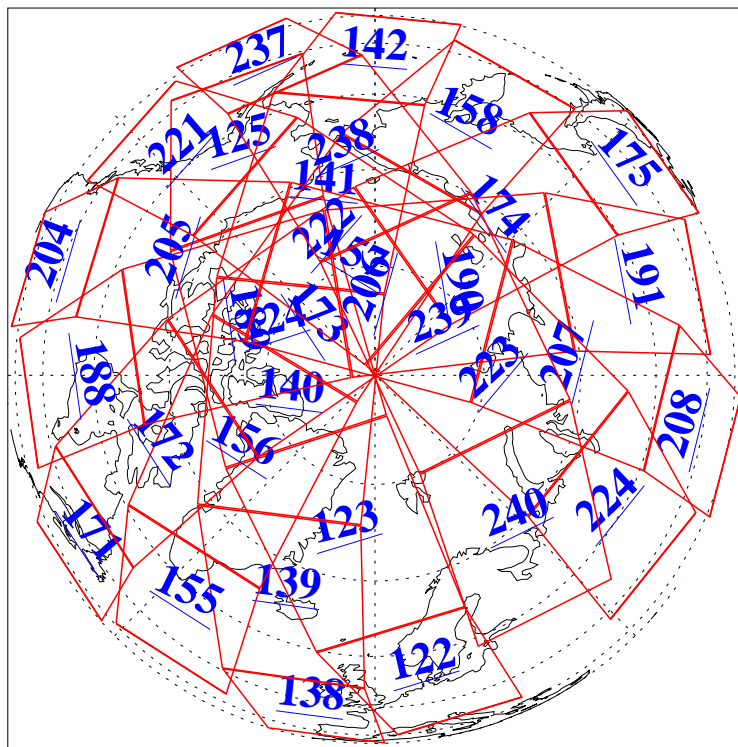

L1B Availability
AMSU Granules: 240
HSB Granules: 0
AIRS Granules: 240

27 Aug 2008
DoY 240
Aqua Day 2307
Granules: 1 to 120

Granules: 121 to 240

Legend: AMSU Available, HSB Available, AIRS Available

L1B Availability
AMSU Granules: 240
HSB Granules: 0
AIRS Granules: 240

27 Aug 2008
DoY 240
Aqua Day 2307

Ascending Granules

Descending Granules

Legend: AMSU Available, HSB Available, AIRS Available

L1B Availability
 AMSU Granules: 240
 HSB Granules: 0
 AIRS Granules: 240

27 Aug 2008
 DoY 240
 Aqua Day 2307

Northern Hemisphere Granules

Southern Hemisphere Granules

Legend: AMSU Available, HSB Available, AIRS Available