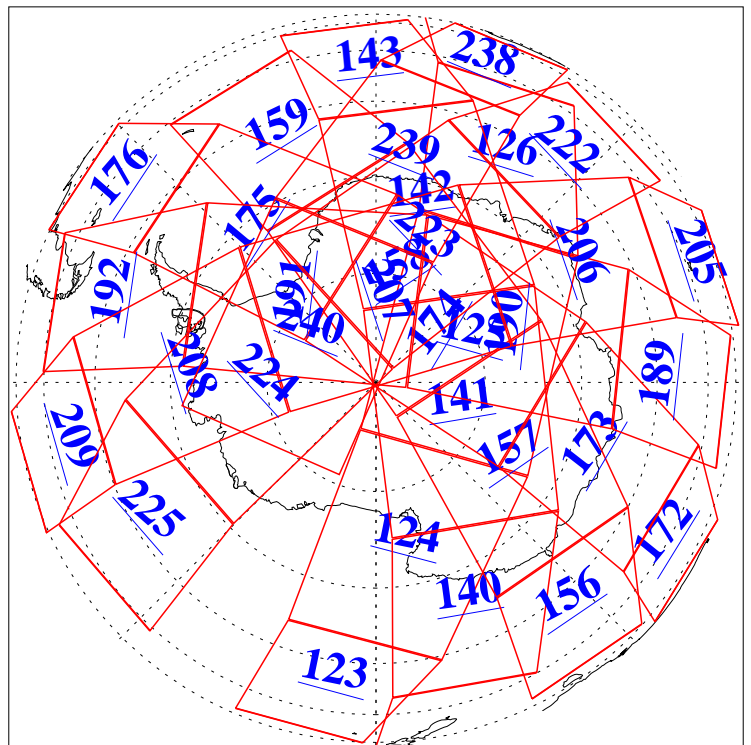

L1B Availability  
AMSU Granules: 240  
HSB Granules: 0  
AIRS Granules: 239

26 Aug 2008  
DoY 239  
Aqua Day 2306  
Granules: 1 to 120

Granules: 121 to 240

Legend: AMSU Available, HSB Available, AIRS Available

L1B Availability  
AMSU Granules: 240  
HSB Granules: 0  
AIRS Granules: 239

26 Aug 2008  
DoY 239  
Aqua Day 2306

Ascending Granules

Descending Granules

Legend: AMSU Available, HSB Available, AIRS Available

L1B Availability  
 AMSU Granules: 240  
 HSB Granules: 0  
 AIRS Granules: 239

26 Aug 2008  
 DoY 239  
 Aqua Day 2306

Northern Hemisphere Granules

Southern Hemisphere Granules

Legend: AMSU Available, HSB Available, AIRS Available