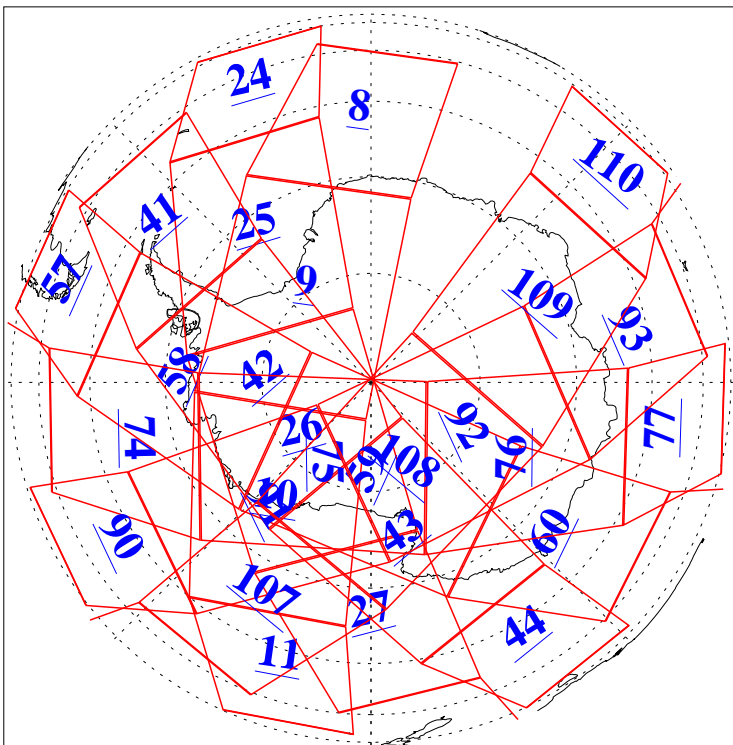

L1B Availability  
AMSU Granules: 240  
HSB Granules: 0  
AIRS Granules: 239

26 Aug 2008  
DoY 239  
Aqua Day 2306  
Granules: 1 to 120

Granules: 121 to 240

Legend: AMSU Available, HSB Available, AIRS Available

L1B Availability  
AMSU Granules: 240  
HSB Granules: 0  
AIRS Granules: 239

26 Aug 2008  
DoY 239  
Aqua Day 2306

Ascending Granules

Descending Granules

Legend: AMSU Available, HSB Available, AIRS Available

L1B Availability  
 AMSU Granules: 240  
 HSB Granules: 0  
 AIRS Granules: 239

26 Aug 2008  
 DoY 239  
 Aqua Day 2306

Northern Hemisphere Granules

Southern Hemisphere Granules

Legend: AMSU Available, HSB Available, AIRS Available