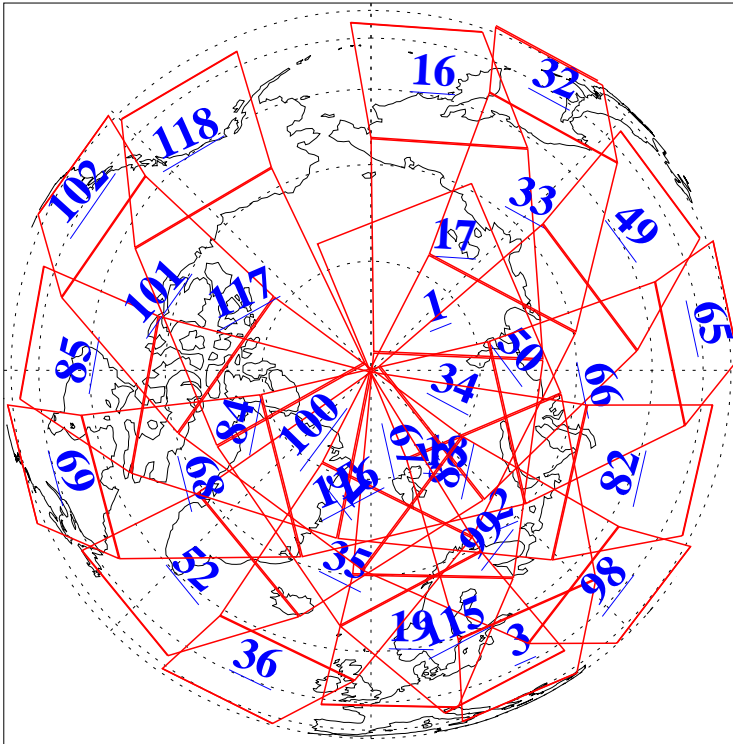

L1B Availability  
AMSU Granules: 240  
HSB Granules: 0  
AIRS Granules: 239

26 Aug 2008  
DoY 239  
Aqua Day 2306  
Granules: 1 to 120

Granules: 121 to 240

Legend: AMSU Available, HSB Available, AIRS Available

L1B Availability  
AMSU Granules: 240  
HSB Granules: 0  
AIRS Granules: 239

26 Aug 2008  
DoY 239  
Aqua Day 2306

Ascending Granules

Descending Granules

Legend: AMSU Available, HSB Available, AIRS Available

L1B Availability  
 AMSU Granules: 240  
 HSB Granules: 0  
 AIRS Granules: 239

26 Aug 2008  
 DoY 239  
 Aqua Day 2306

Northern Hemisphere Granules

Southern Hemisphere Granules

Legend: AMSU Available, HSB Available, AIRS Available