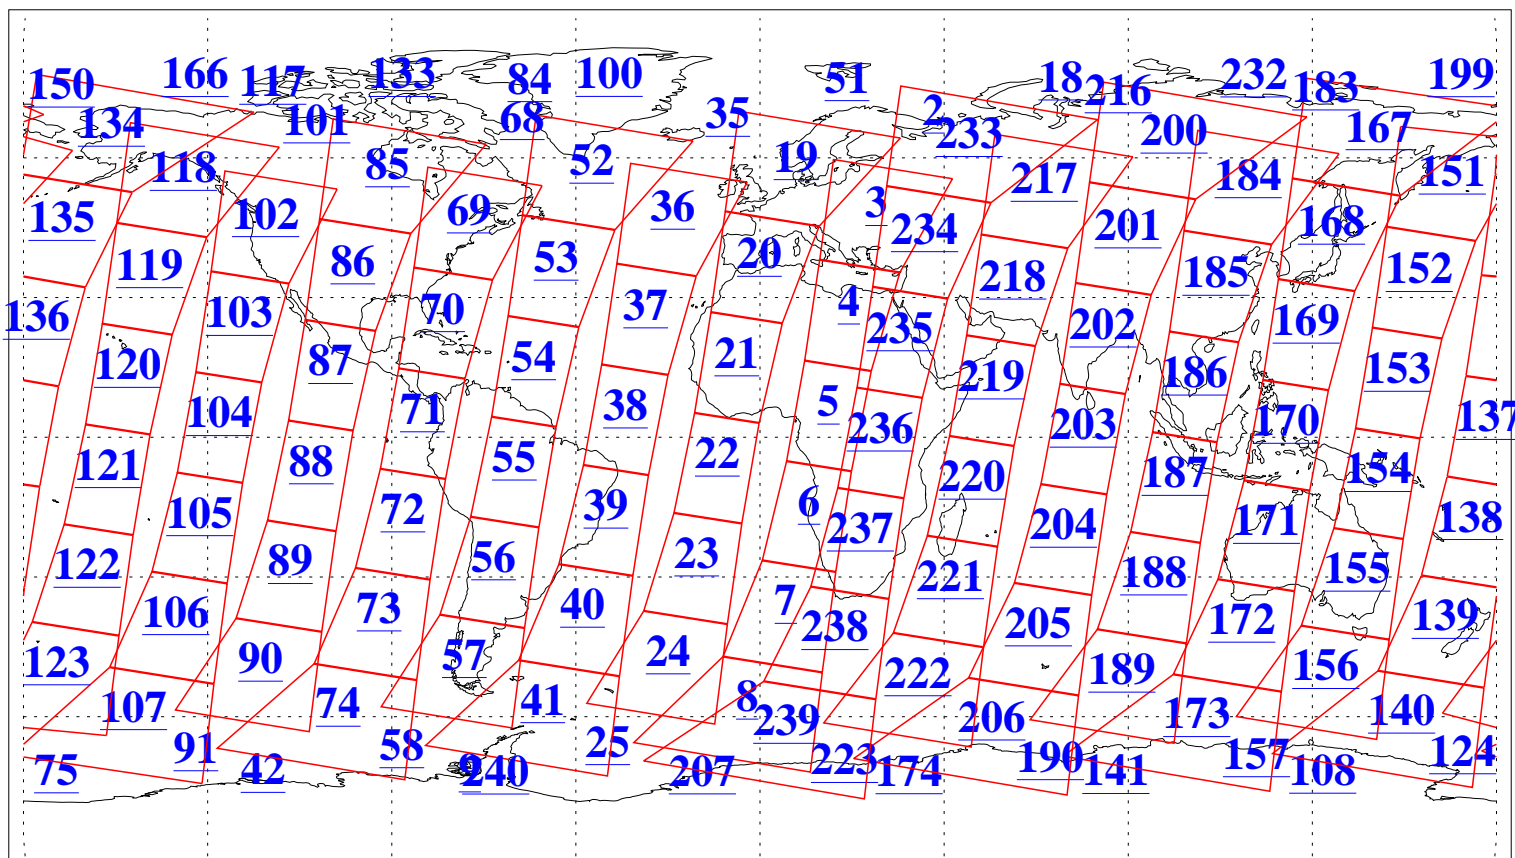

L1B Availability  
AMSU Granules: 240  
HSB Granules: 0  
AIRS Granules: 239

26 Aug 2008  
DoY 239  
Aqua Day 2306  
Granules: 1 to 120

Granules: 121 to 240

Legend: AMSU Available, HSB Available, AIRS Available

L1B Availability  
AMSU Granules: 240  
HSB Granules: 0  
AIRS Granules: 239

26 Aug 2008  
DoY 239  
Aqua Day 2306

Ascending Granules

Descending Granules

Legend: AMSU Available, HSB Available, AIRS Available

L1B Availability  
 AMSU Granules: 240  
 HSB Granules: 0  
 AIRS Granules: 239

26 Aug 2008  
 DoY 239  
 Aqua Day 2306

Northern Hemisphere Granules

Southern Hemisphere Granules

Legend: AMSU Available, HSB Available, AIRS Available