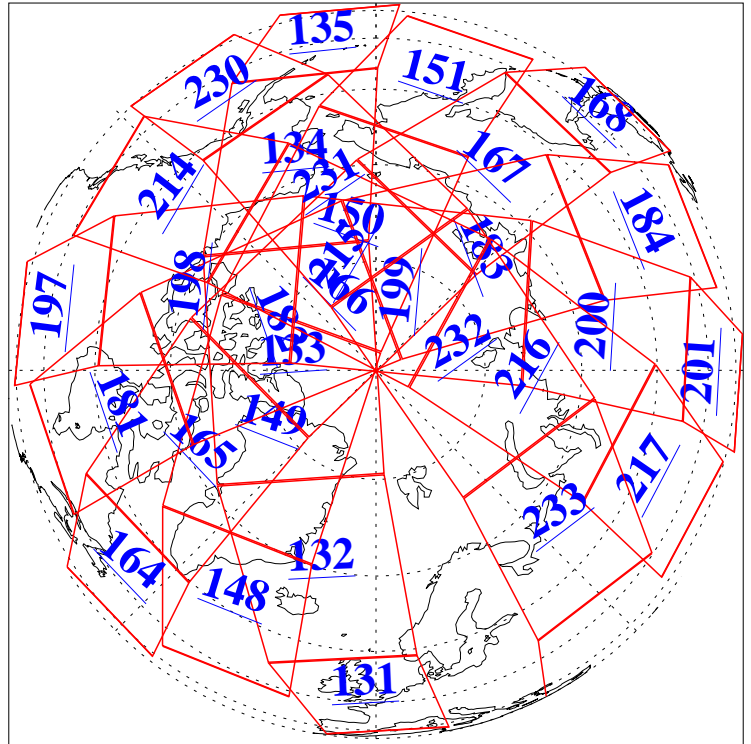

L1B Availability  
AMSU Granules: 240  
HSB Granules: 0  
AIRS Granules: 239

26 Aug 2008  
DoY 239  
Aqua Day 2306  
Granules: 1 to 120

Granules: 121 to 240

Legend: AMSU Available, HSB Available, AIRS Available

L1B Availability  
AMSU Granules: 240  
HSB Granules: 0  
AIRS Granules: 239

26 Aug 2008  
DoY 239  
Aqua Day 2306

Ascending Granules

Descending Granules

Legend: AMSU Available, HSB Available, AIRS Available

L1B Availability  
 AMSU Granules: 240  
 HSB Granules: 0  
 AIRS Granules: 239

26 Aug 2008  
 DoY 239  
 Aqua Day 2306

Northern Hemisphere Granules

Southern Hemisphere Granules

Legend: AMSU Available, HSB Available, AIRS Available