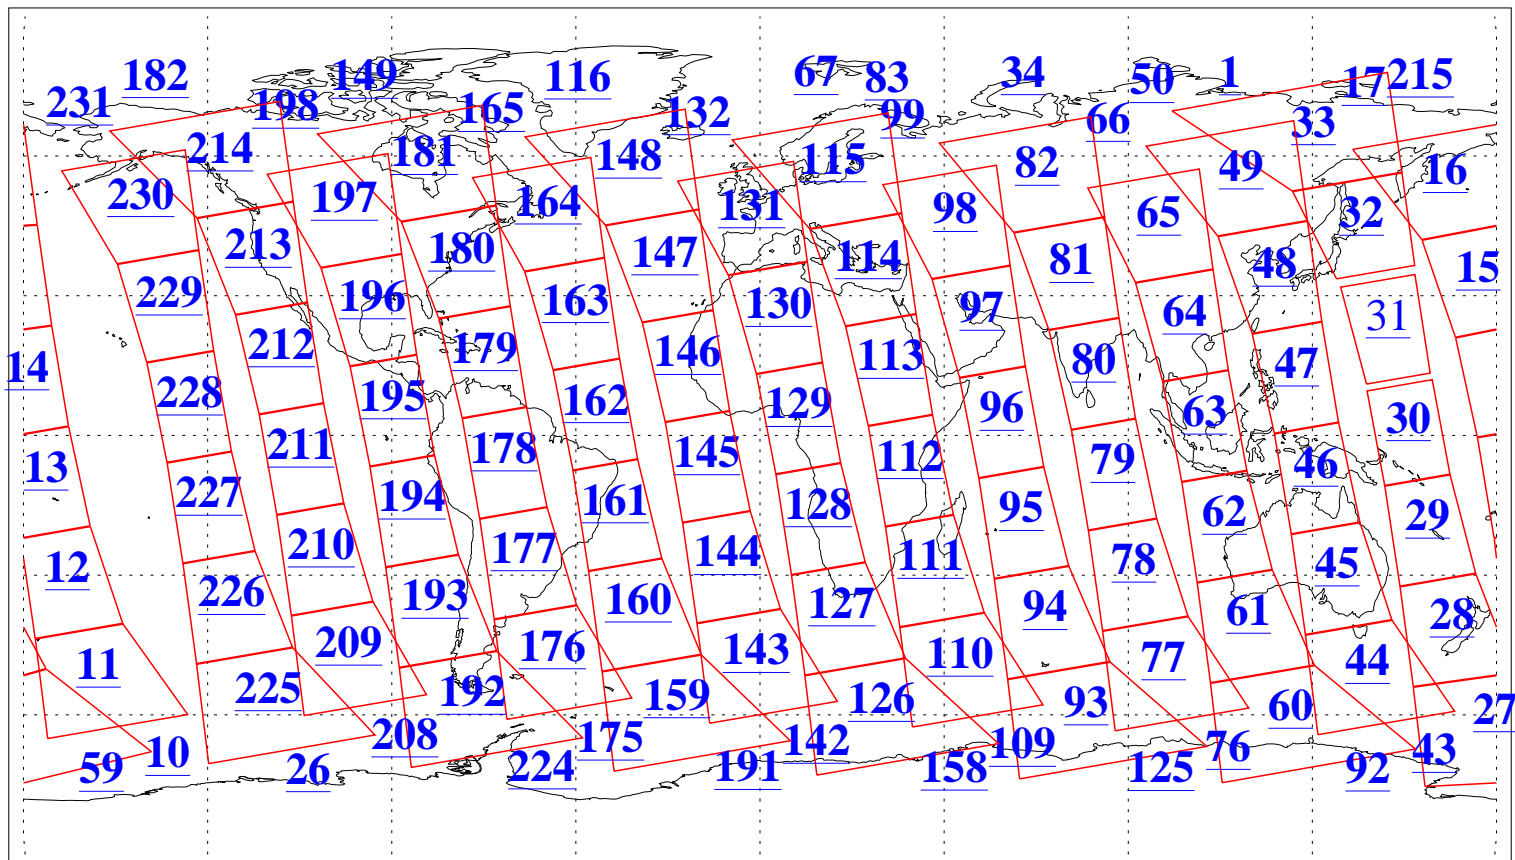

L1B Availability  
AMSU Granules: 240  
HSB Granules: 0  
AIRS Granules: 239

26 Aug 2008  
DoY 239  
Aqua Day 2306  
Granules: 1 to 120

Granules: 121 to 240

Legend: AMSU Available, HSB Available, AIRS Available

L1B Availability  
AMSU Granules: 240  
HSB Granules: 0  
AIRS Granules: 239

26 Aug 2008  
DoY 239  
Aqua Day 2306

Ascending Granules

Descending Granules

Legend: AMSU Available, HSB Available, AIRS Available

L1B Availability  
 AMSU Granules: 240  
 HSB Granules: 0  
 AIRS Granules: 239

26 Aug 2008  
 DoY 239  
 Aqua Day 2306

Northern Hemisphere Granules

Southern Hemisphere Granules

Legend: AMSU Available, HSB Available, AIRS Available