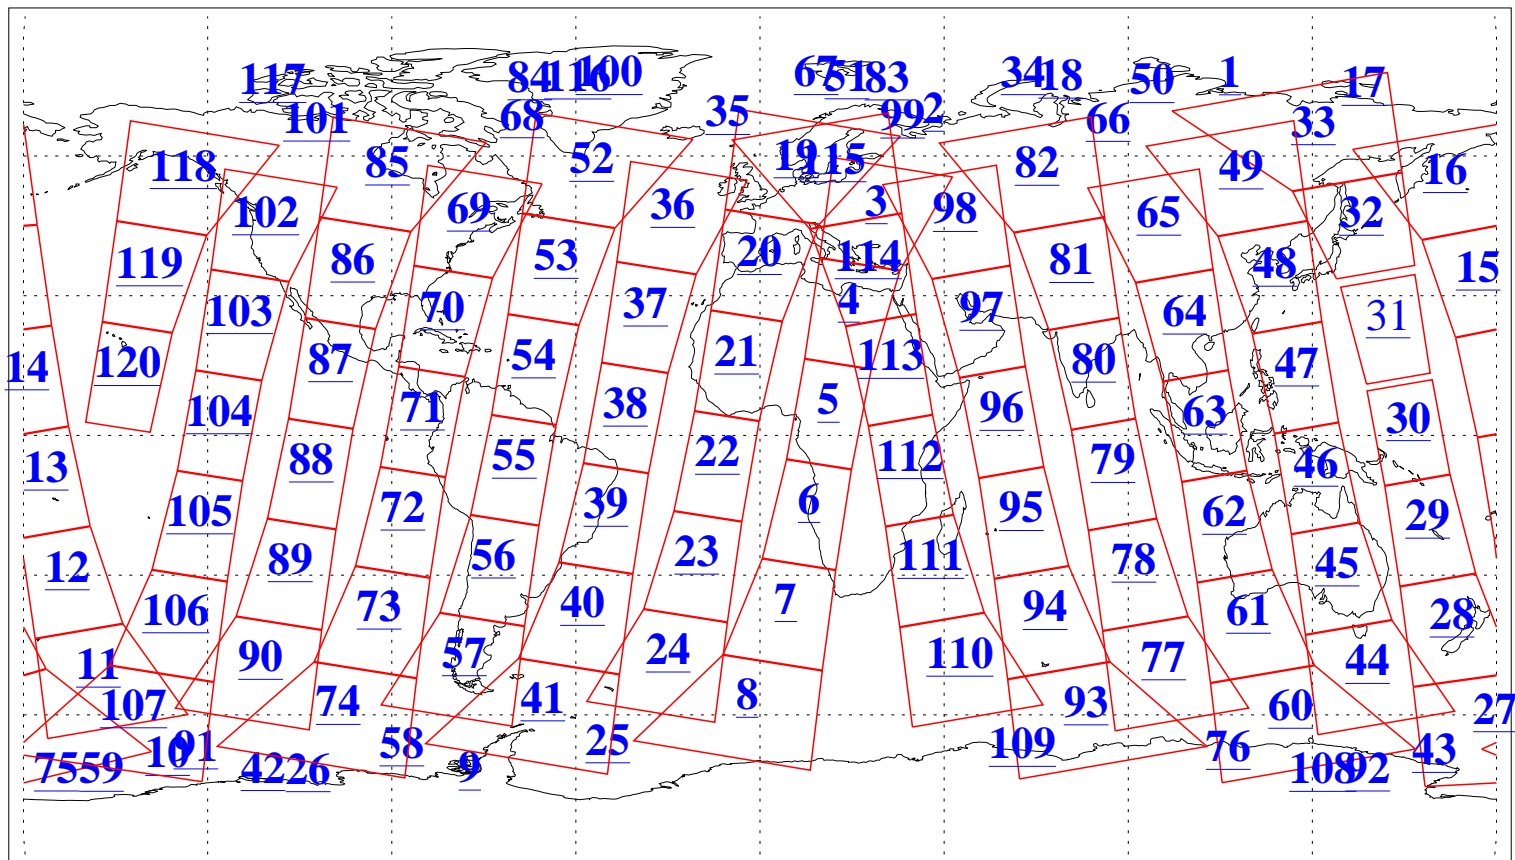

L1B Availability  
AMSU Granules: 240  
HSB Granules: 0  
AIRS Granules: 239

26 Aug 2008  
DoY 239  
Aqua Day 2306  
Granules: 1 to 120

Granules: 121 to 240

Legend: AMSU Available, HSB Available, AIRS Available

L1B Availability  
AMSU Granules: 240  
HSB Granules: 0  
AIRS Granules: 239

26 Aug 2008  
DoY 239  
Aqua Day 2306

Ascending Granules

Descending Granules

Legend: AMSU Available, HSB Available, AIRS Available

L1B Availability  
 AMSU Granules: 240  
 HSB Granules: 0  
 AIRS Granules: 239

26 Aug 2008  
 DoY 239  
 Aqua Day 2306

Northern Hemisphere Granules

Southern Hemisphere Granules

Legend: AMSU Available, HSB Available, AIRS Available