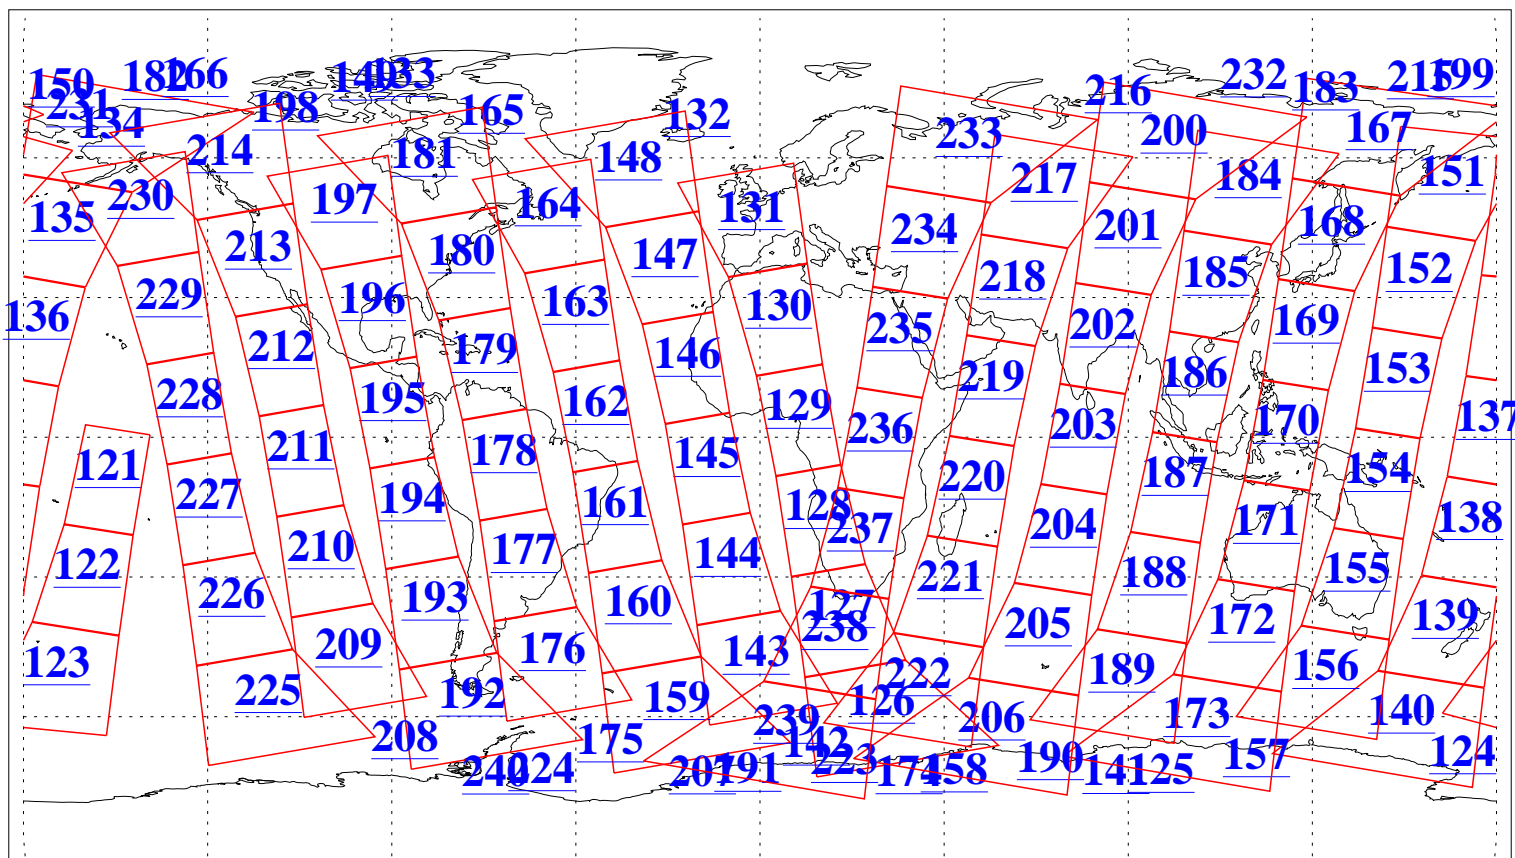

L1B Availability  
AMSU Granules: 240  
HSB Granules: 0  
AIRS Granules: 239

26 Aug 2008  
DoY 239  
Aqua Day 2306  
Granules: 1 to 120

Granules: 121 to 240

Legend: AMSU Available, HSB Available, AIRS Available

L1B Availability  
AMSU Granules: 240  
HSB Granules: 0  
AIRS Granules: 239

26 Aug 2008  
DoY 239  
Aqua Day 2306

Ascending Granules

Descending Granules

Legend: AMSU Available, HSB Available, AIRS Available

L1B Availability  
 AMSU Granules: 240  
 HSB Granules: 0  
 AIRS Granules: 239

26 Aug 2008  
 DoY 239  
 Aqua Day 2306

Northern Hemisphere Granules

Southern Hemisphere Granules

Legend: AMSU Available, HSB Available, AIRS Available