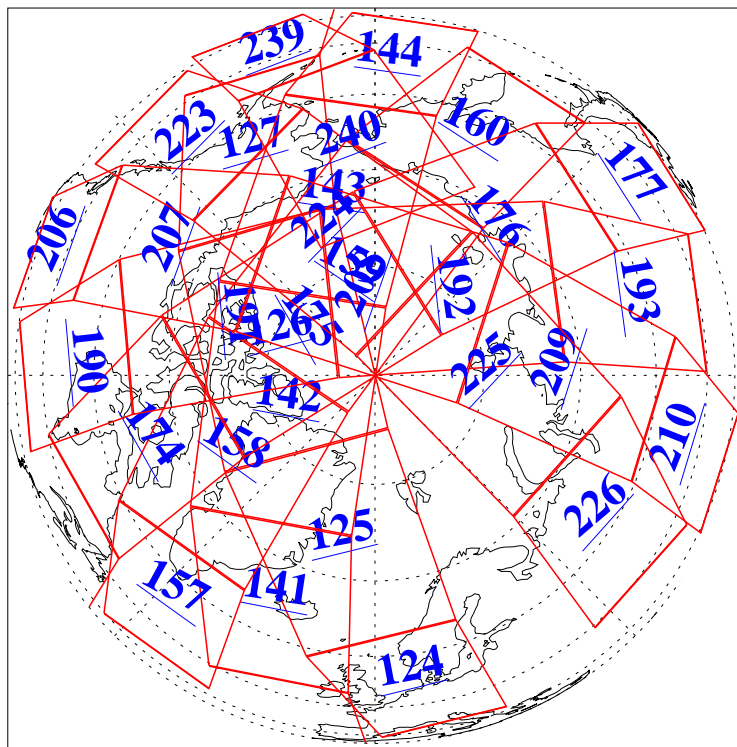

L1B Availability
AMSU Granules: 240
HSB Granules: 0
AIRS Granules: 240

25 Aug 2008
DoY 238
Aqua Day 2305
Granules: 1 to 120

Granules: 121 to 240

Legend: AMSU Available, HSB Available, AIRS Available

L1B Availability
AMSU Granules: 240
HSB Granules: 0
AIRS Granules: 240

25 Aug 2008
DoY 238
Aqua Day 2305

Ascending Granules

Descending Granules

Legend: AMSU Available, HSB Available, AIRS Available

L1B Availability
AMSU Granules: 240
HSB Granules: 0
AIRS Granules: 240

25 Aug 2008
DoY 238
Aqua Day 2305

Northern Hemisphere Granules

Southern Hemisphere Granules

Legend: AMSU Available, HSB Available, AIRS Available