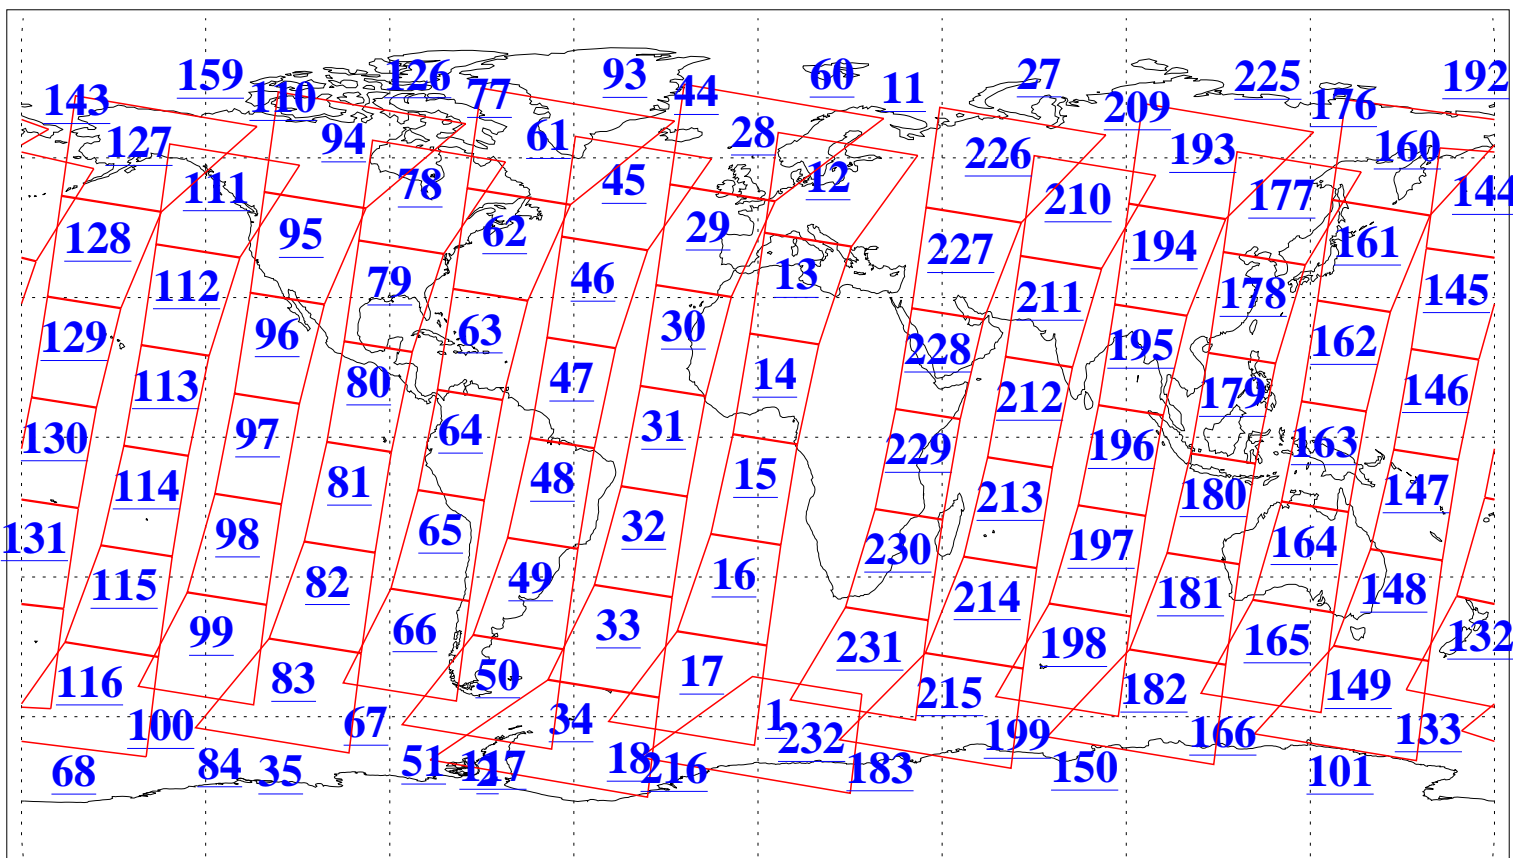

L1B Availability
AMSU Granules: 240
HSB Granules: 0
AIRS Granules: 240

25 Aug 2008
DoY 238
Aqua Day 2305
Granules: 1 to 120

Granules: 121 to 240

Legend: AMSU Available, HSB Available, AIRS Available

L1B Availability
AMSU Granules: 240
HSB Granules: 0
AIRS Granules: 240

25 Aug 2008
DoY 238
Aqua Day 2305

Ascending Granules

Descending Granules

Legend: AMSU Available, HSB Available, AIRS Available

L1B Availability
AMSU Granules: 240
HSB Granules: 0
AIRS Granules: 240

25 Aug 2008
DoY 238
Aqua Day 2305

Northern Hemisphere Granules

Southern Hemisphere Granules

Legend: AMSU Available, HSB Available, AIRS Available