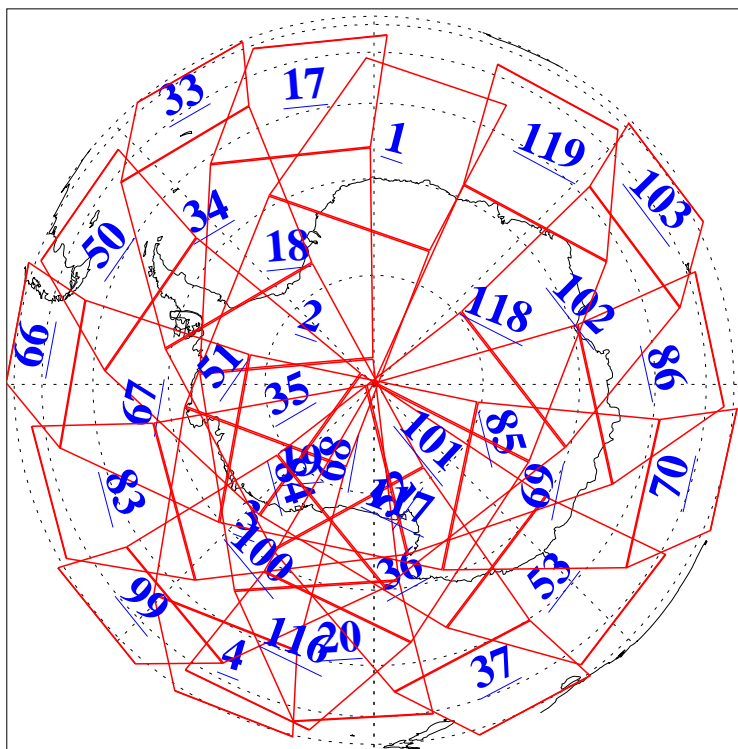

L1B Availability
AMSU Granules: 240
HSB Granules: 0
AIRS Granules: 240

25 Aug 2008
DoY 238
Aqua Day 2305
Granules: 1 to 120

Granules: 121 to 240

Legend: AMSU Available, HSB Available, AIRS Available

L1B Availability
AMSU Granules: 240
HSB Granules: 0
AIRS Granules: 240

25 Aug 2008
DoY 238
Aqua Day 2305

Ascending Granules

Descending Granules

Legend: AMSU Available, HSB Available, AIRS Available

L1B Availability
AMSU Granules: 240
HSB Granules: 0
AIRS Granules: 240

25 Aug 2008
DoY 238
Aqua Day 2305

Northern Hemisphere Granules

Southern Hemisphere Granules

Legend: AMSU Available, HSB Available, AIRS Available