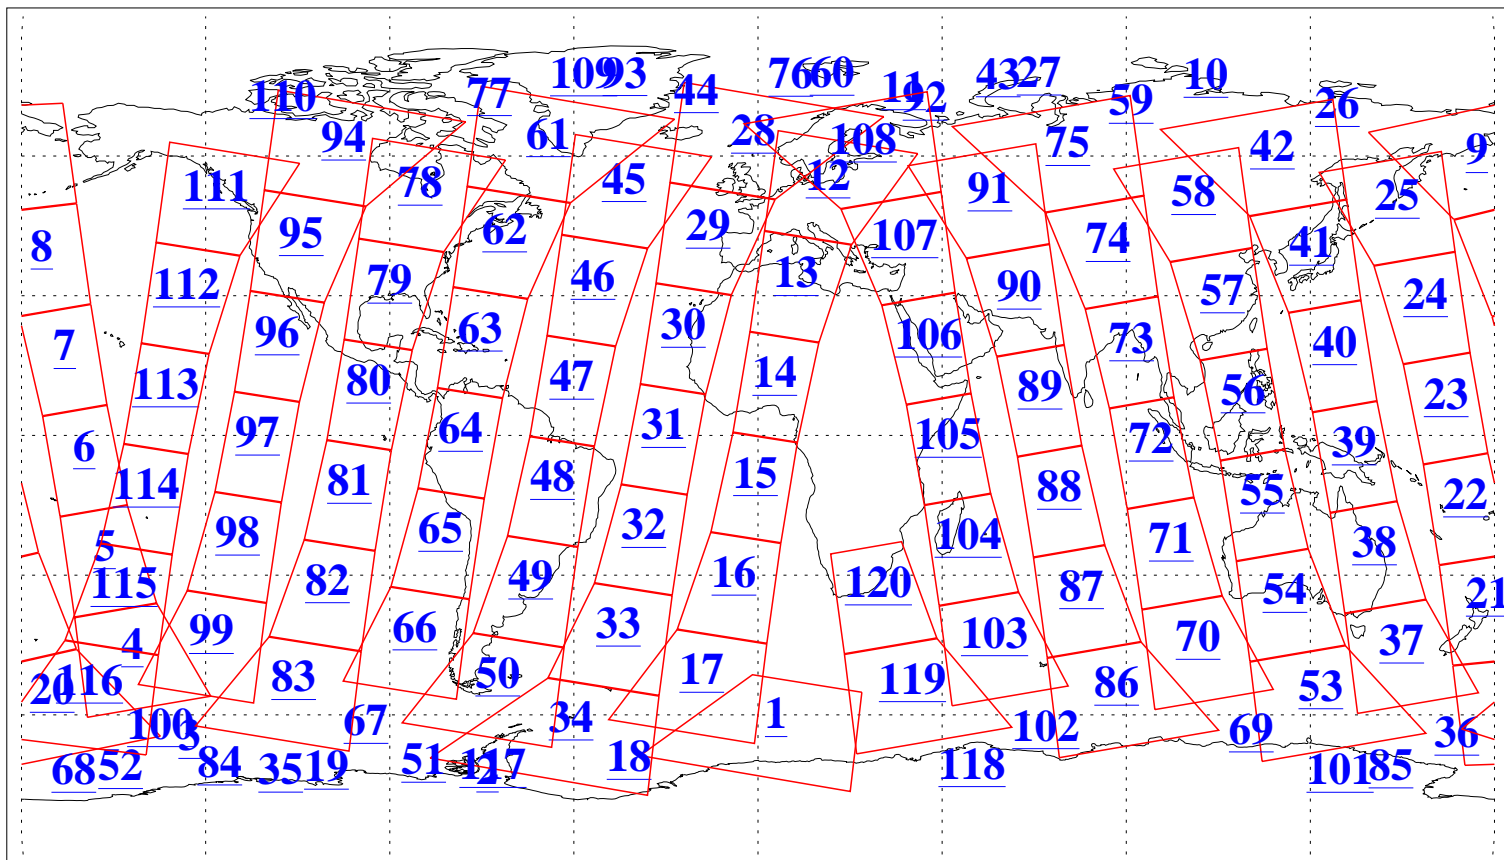

L1B Availability
AMSU Granules: 240
HSB Granules: 0
AIRS Granules: 240

25 Aug 2008
DoY 238
Aqua Day 2305
Granules: 1 to 120

Granules: 121 to 240

Legend: AMSU Available, HSB Available, AIRS Available

L1B Availability
AMSU Granules: 240
HSB Granules: 0
AIRS Granules: 240

25 Aug 2008
DoY 238
Aqua Day 2305

Ascending Granules

Descending Granules

Legend: AMSU Available, HSB Available, AIRS Available

L1B Availability
AMSU Granules: 240
HSB Granules: 0
AIRS Granules: 240

25 Aug 2008
DoY 238
Aqua Day 2305

Northern Hemisphere Granules

Southern Hemisphere Granules

Legend: AMSU Available, HSB Available, AIRS Available