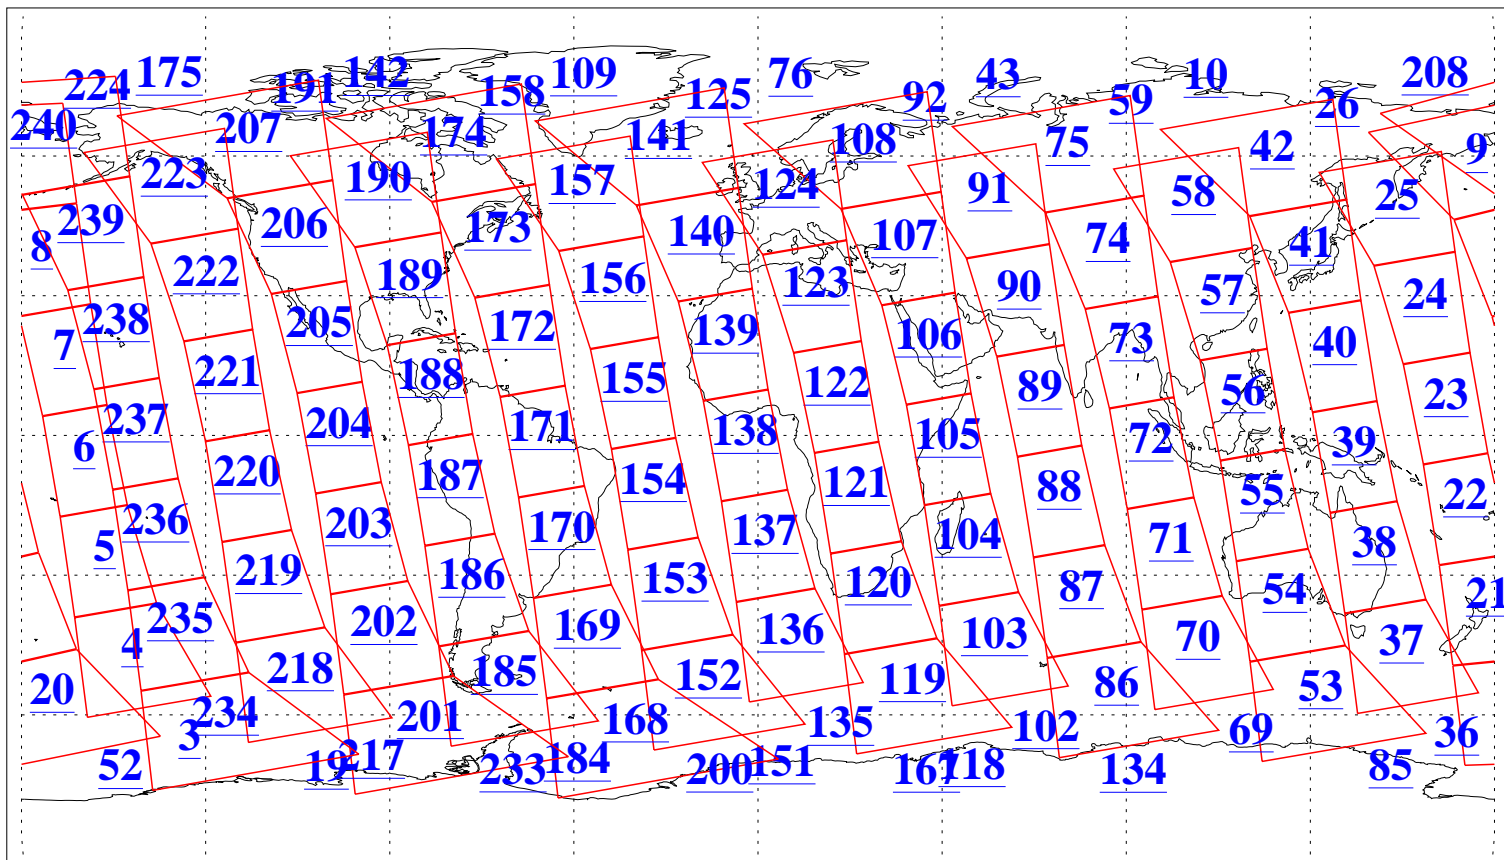

L1B Availability
AMSU Granules: 240
HSB Granules: 0
AIRS Granules: 240

25 Aug 2008
DoY 238
Aqua Day 2305
Granules: 1 to 120

Granules: 121 to 240

Legend: AMSU Available, HSB Available, AIRS Available

L1B Availability
AMSU Granules: 240
HSB Granules: 0
AIRS Granules: 240

25 Aug 2008
DoY 238
Aqua Day 2305

Ascending Granules

Descending Granules

Legend: AMSU Available, HSB Available, AIRS Available

L1B Availability
AMSU Granules: 240
HSB Granules: 0
AIRS Granules: 240

25 Aug 2008
DoY 238
Aqua Day 2305

Northern Hemisphere Granules

Southern Hemisphere Granules

Legend: AMSU Available, HSB Available, AIRS Available