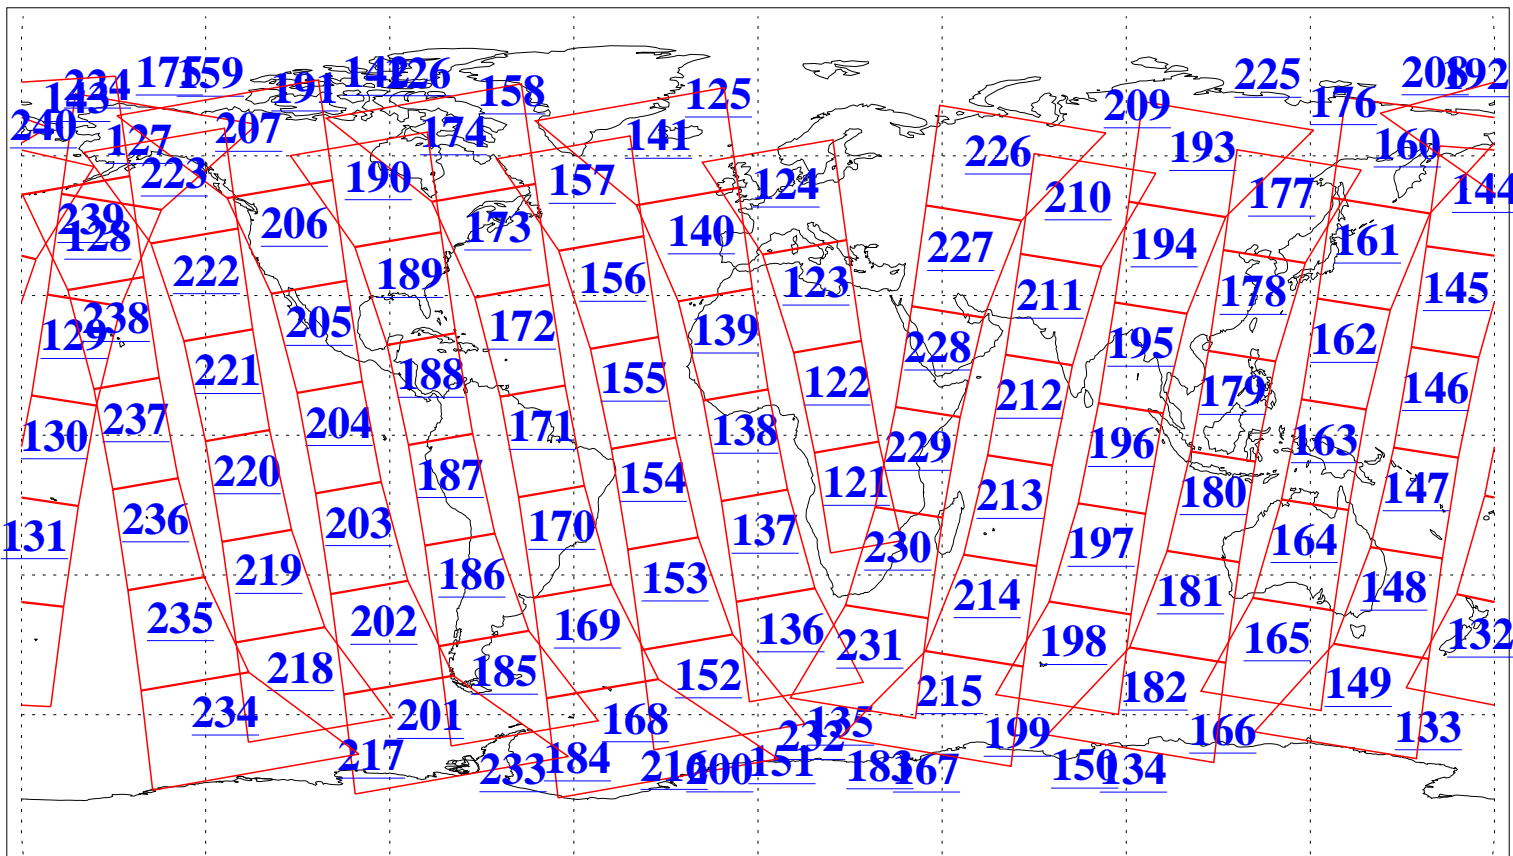

L1B Availability
AMSU Granules: 240
HSB Granules: 0
AIRS Granules: 240

25 Aug 2008
DoY 238
Aqua Day 2305
Granules: 1 to 120

Granules: 121 to 240

Legend: AMSU Available, HSB Available, AIRS Available

L1B Availability
AMSU Granules: 240
HSB Granules: 0
AIRS Granules: 240

25 Aug 2008
DoY 238
Aqua Day 2305

Ascending Granules

Descending Granules

Legend: AMSU Available, HSB Available, AIRS Available

L1B Availability
AMSU Granules: 240
HSB Granules: 0
AIRS Granules: 240

25 Aug 2008
DoY 238
Aqua Day 2305

Northern Hemisphere Granules

Southern Hemisphere Granules

Legend: AMSU Available, HSB Available, AIRS Available