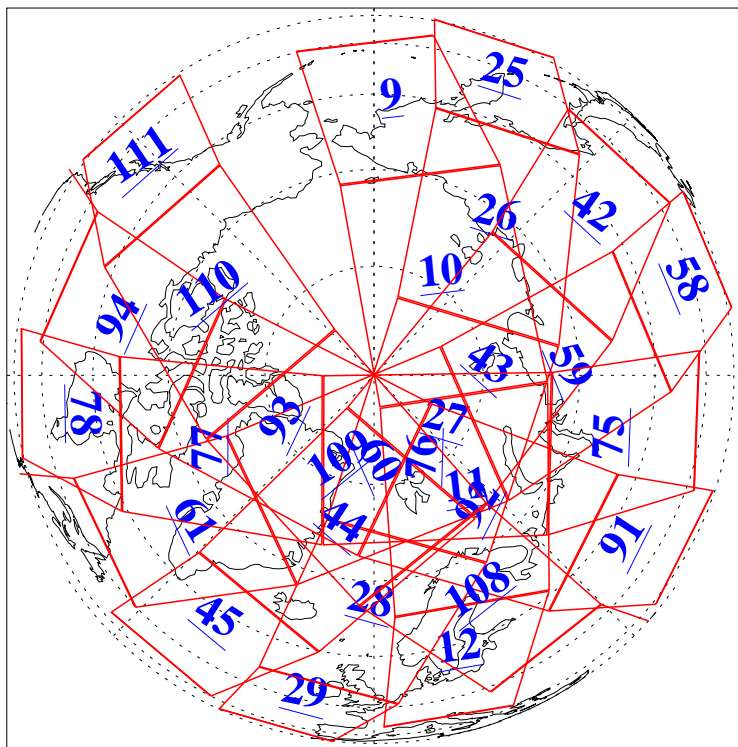

L1B Availability
AMSU Granules: 240
HSB Granules: 0
AIRS Granules: 240

25 Aug 2008
DoY 238
Aqua Day 2305
Granules: 1 to 120

Granules: 121 to 240

Legend: AMSU Available, HSB Available, AIRS Available

L1B Availability
AMSU Granules: 240
HSB Granules: 0
AIRS Granules: 240

25 Aug 2008
DoY 238
Aqua Day 2305

Ascending Granules

Descending Granules

Legend: AMSU Available, HSB Available, AIRS Available

L1B Availability
AMSU Granules: 240
HSB Granules: 0
AIRS Granules: 240

25 Aug 2008
DoY 238
Aqua Day 2305

Northern Hemisphere Granules

Southern Hemisphere Granules

Legend: AMSU Available, HSB Available, AIRS Available