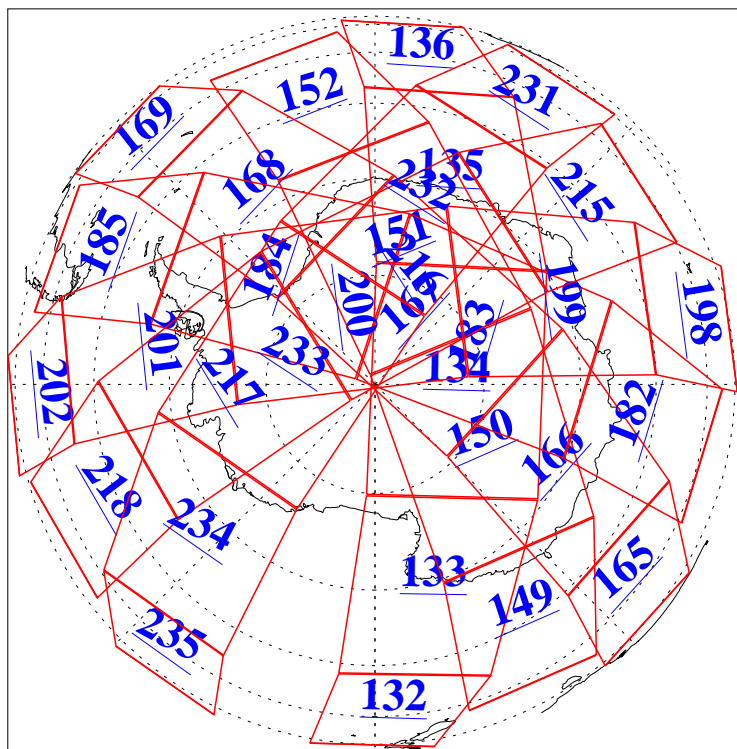

L1B Availability
AMSU Granules: 240
HSB Granules: 0
AIRS Granules: 240

25 Aug 2008
DoY 238
Aqua Day 2305
Granules: 1 to 120

Granules: 121 to 240

Legend: AMSU Available, HSB Available, AIRS Available

L1B Availability
AMSU Granules: 240
HSB Granules: 0
AIRS Granules: 240

25 Aug 2008
DoY 238
Aqua Day 2305

Ascending Granules

Descending Granules

Legend: AMSU Available, HSB Available, AIRS Available

L1B Availability
AMSU Granules: 240
HSB Granules: 0
AIRS Granules: 240

25 Aug 2008
DoY 238
Aqua Day 2305

Northern Hemisphere Granules

Southern Hemisphere Granules

Legend: AMSU Available, HSB Available, AIRS Available