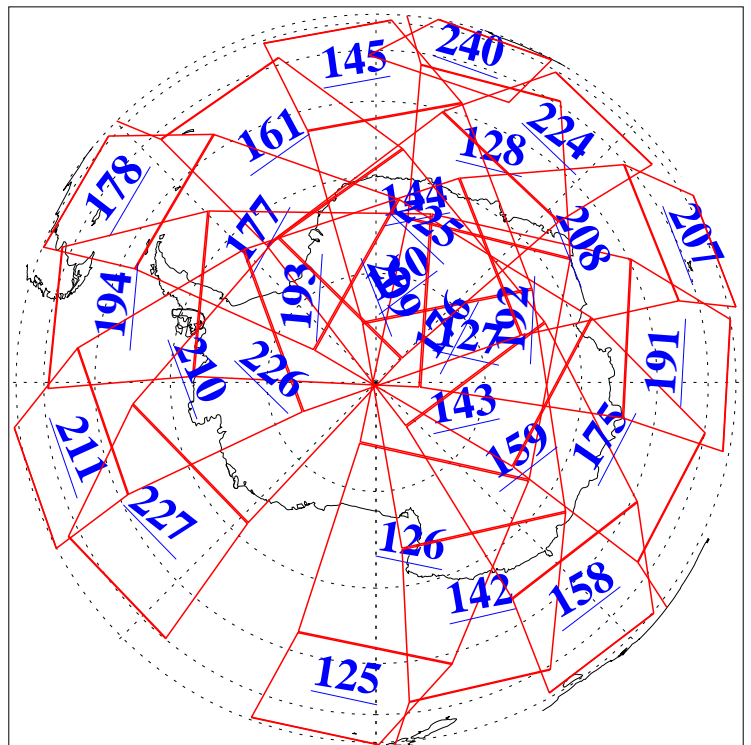

L1B Availability
AMSU Granules: 240
HSB Granules: 0
AIRS Granules: 240

24 Aug 2008
DoY 237
Aqua Day 2304
Granules: 1 to 120

Granules: 121 to 240

Legend: AMSU Available, HSB Available, AIRS Available

L1B Availability
AMSU Granules: 240
HSB Granules: 0
AIRS Granules: 240

24 Aug 2008
DoY 237
Aqua Day 2304
Ascending Granules

Descending Granules

Legend: AMSU Available, HSB Available, AIRS Available

L1B Availability
 AMSU Granules: 240
 HSB Granules: 0
 AIRS Granules: 240

24 Aug 2008
 DoY 237
 Aqua Day 2304

Northern Hemisphere Granules

Southern Hemisphere Granules

Legend: AMSU Available, HSB Available, AIRS Available