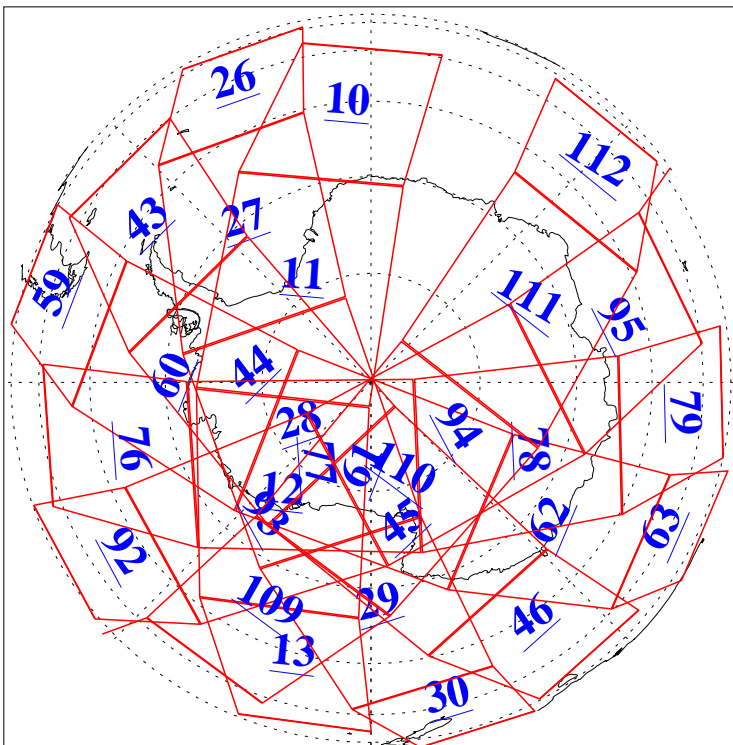

L1B Availability
AMSU Granules: 240
HSB Granules: 0
AIRS Granules: 240

24 Aug 2008
DoY 237
Aqua Day 2304
Granules: 1 to 120

Granules: 121 to 240

Legend: AMSU Available, HSB Available, AIRS Available

L1B Availability
AMSU Granules: 240
HSB Granules: 0
AIRS Granules: 240

24 Aug 2008
DoY 237
Aqua Day 2304
Ascending Granules

Descending Granules

Legend: AMSU Available, HSB Available, AIRS Available

L1B Availability
 AMSU Granules: 240
 HSB Granules: 0
 AIRS Granules: 240

24 Aug 2008
 DoY 237
 Aqua Day 2304

Northern Hemisphere Granules

Southern Hemisphere Granules

Legend: AMSU Available, HSB Available, AIRS Available