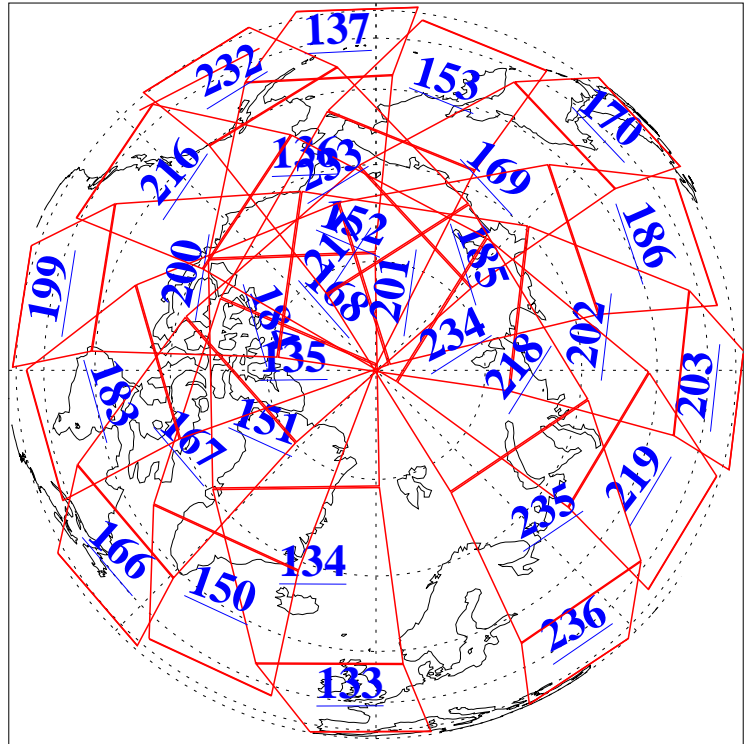

L1B Availability
AMSU Granules: 240
HSB Granules: 0
AIRS Granules: 240

24 Aug 2008
DoY 237
Aqua Day 2304
Granules: 1 to 120

Granules: 121 to 240

Legend: AMSU Available, HSB Available, AIRS Available

L1B Availability
AMSU Granules: 240
HSB Granules: 0
AIRS Granules: 240

24 Aug 2008
DoY 237
Aqua Day 2304
Ascending Granules

Descending Granules

Legend: AMSU Available, HSB Available, AIRS Available

L1B Availability
 AMSU Granules: 240
 HSB Granules: 0
 AIRS Granules: 240

24 Aug 2008
 DoY 237
 Aqua Day 2304

Northern Hemisphere Granules

Southern Hemisphere Granules

Legend: AMSU Available, HSB Available, AIRS Available