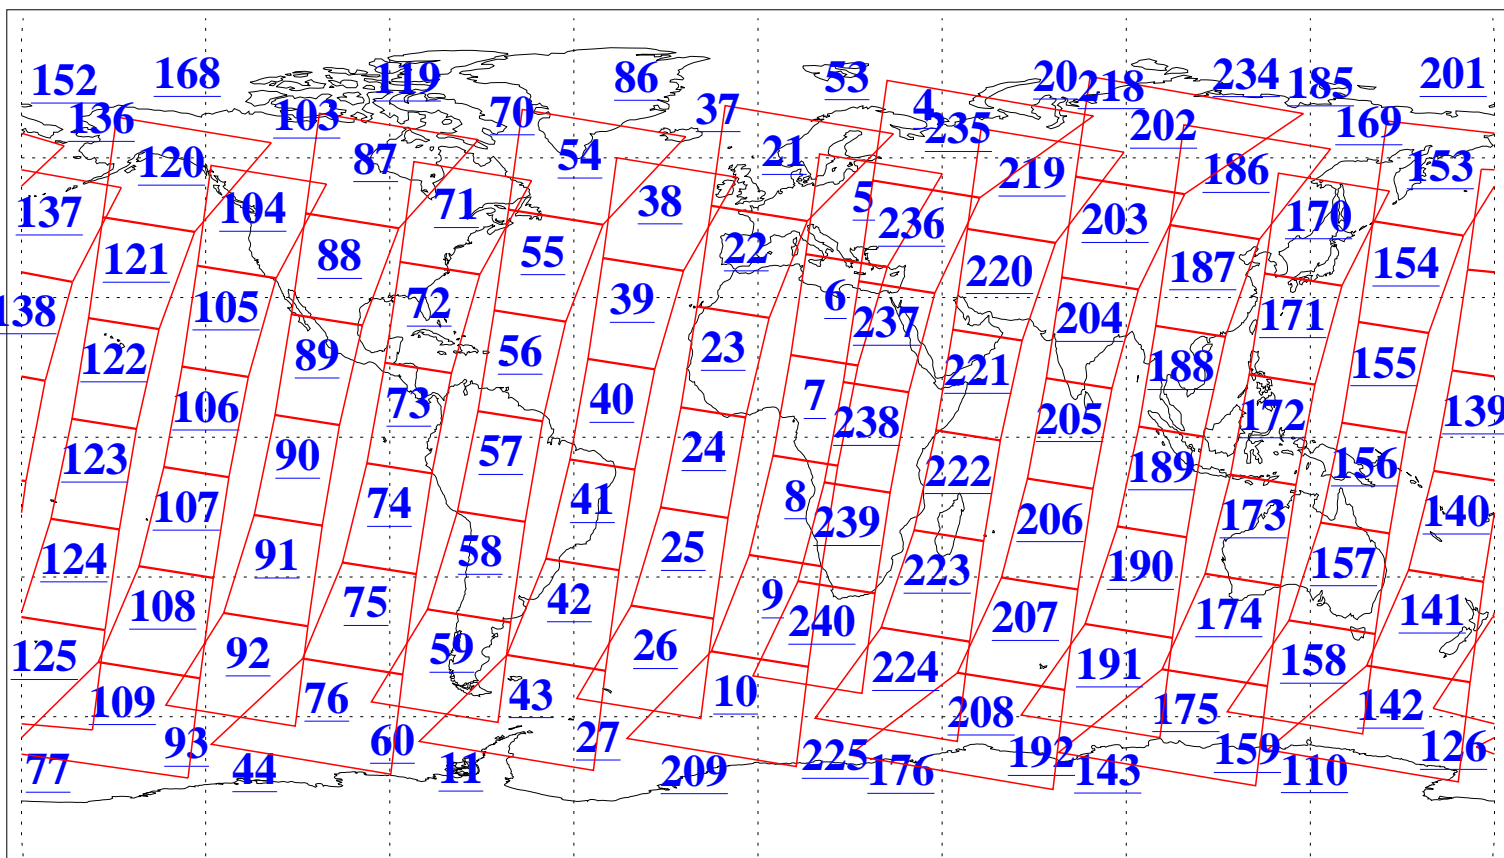

L1B Availability
AMSU Granules: 240
HSB Granules: 0
AIRS Granules: 240

24 Aug 2008
DoY 237
Aqua Day 2304
Granules: 1 to 120

Granules: 121 to 240

Legend: AMSU Available, HSB Available, AIRS Available

L1B Availability
AMSU Granules: 240
HSB Granules: 0
AIRS Granules: 240

24 Aug 2008
DoY 237
Aqua Day 2304
Ascending Granules

Descending Granules

Legend: AMSU Available, HSB Available, AIRS Available

L1B Availability
 AMSU Granules: 240
 HSB Granules: 0
 AIRS Granules: 240

24 Aug 2008
 DoY 237
 Aqua Day 2304

Northern Hemisphere Granules

Southern Hemisphere Granules

Legend: AMSU Available, HSB Available, AIRS Available