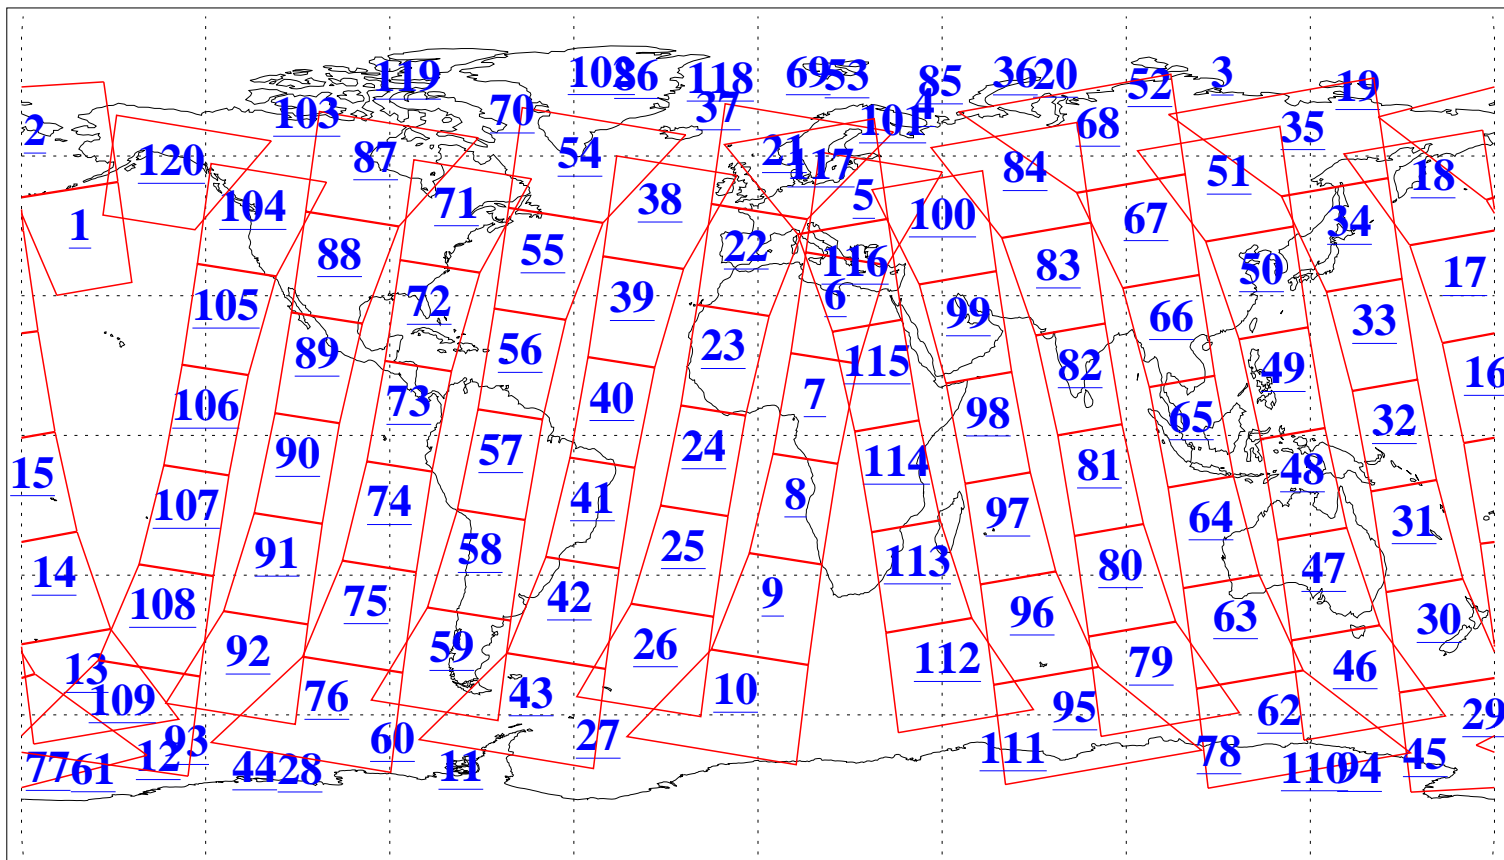

L1B Availability
AMSU Granules: 240
HSB Granules: 0
AIRS Granules: 240

24 Aug 2008
DoY 237
Aqua Day 2304
Granules: 1 to 120

Granules: 121 to 240

Legend: AMSU Available, HSB Available, AIRS Available

L1B Availability
AMSU Granules: 240
HSB Granules: 0
AIRS Granules: 240

24 Aug 2008
DoY 237
Aqua Day 2304
Ascending Granules

Descending Granules

Legend: AMSU Available, HSB Available, AIRS Available

L1B Availability
 AMSU Granules: 240
 HSB Granules: 0
 AIRS Granules: 240

24 Aug 2008
 DoY 237
 Aqua Day 2304

Northern Hemisphere Granules

Southern Hemisphere Granules

Legend: AMSU Available, HSB Available, AIRS Available