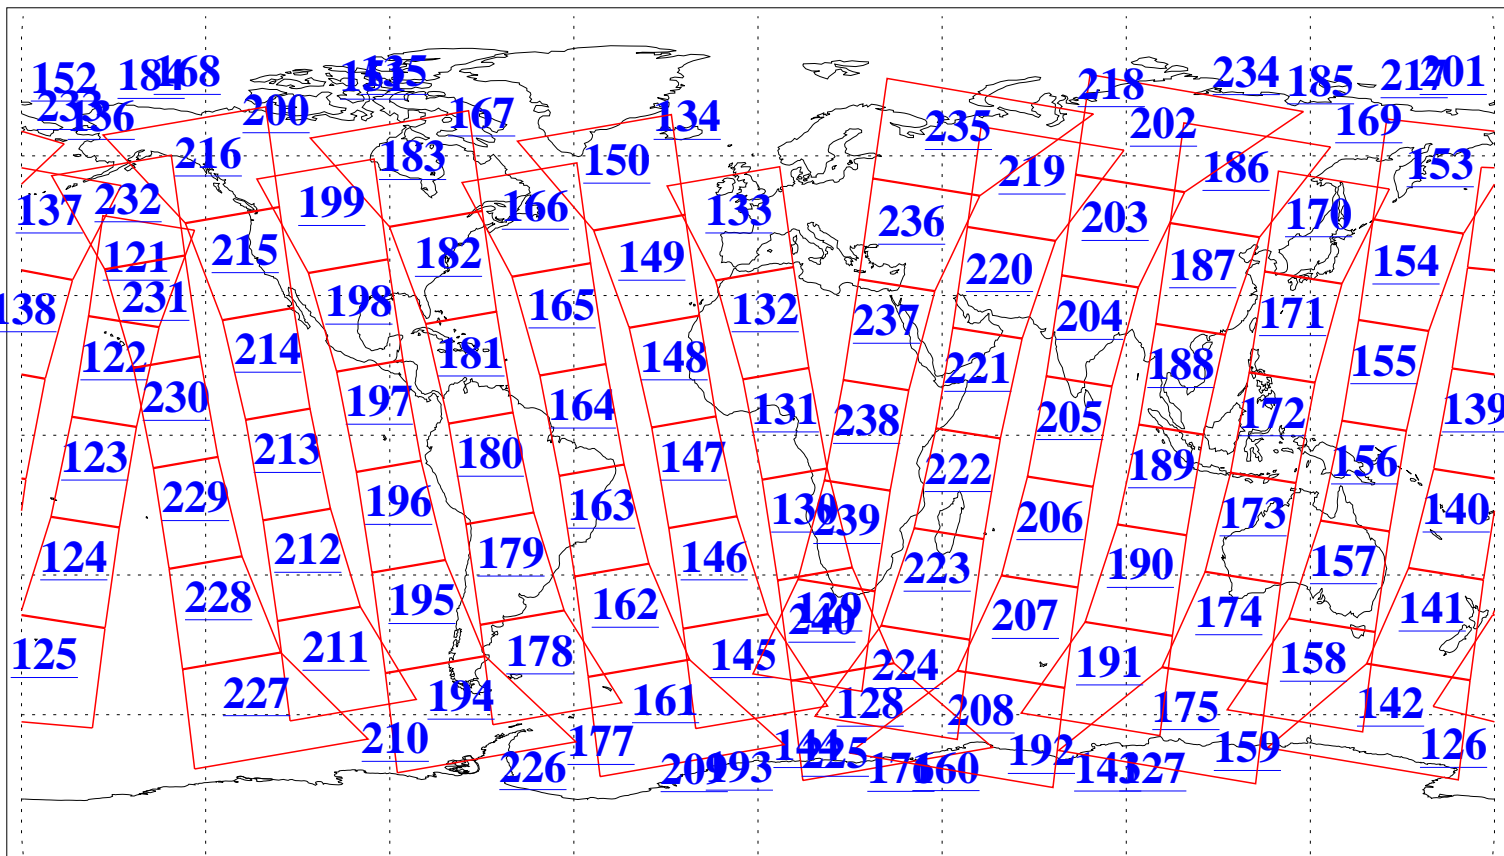

L1B Availability
AMSU Granules: 240
HSB Granules: 0
AIRS Granules: 240

24 Aug 2008
DoY 237
Aqua Day 2304
Granules: 1 to 120

Granules: 121 to 240

Legend: AMSU Available, HSB Available, AIRS Available

L1B Availability
AMSU Granules: 240
HSB Granules: 0
AIRS Granules: 240

24 Aug 2008
DoY 237
Aqua Day 2304
Ascending Granules

Descending Granules

Legend: AMSU Available, HSB Available, AIRS Available

L1B Availability
 AMSU Granules: 240
 HSB Granules: 0
 AIRS Granules: 240

24 Aug 2008
 DoY 237
 Aqua Day 2304

Northern Hemisphere Granules

Southern Hemisphere Granules

Legend: AMSU Available, HSB Available, AIRS Available