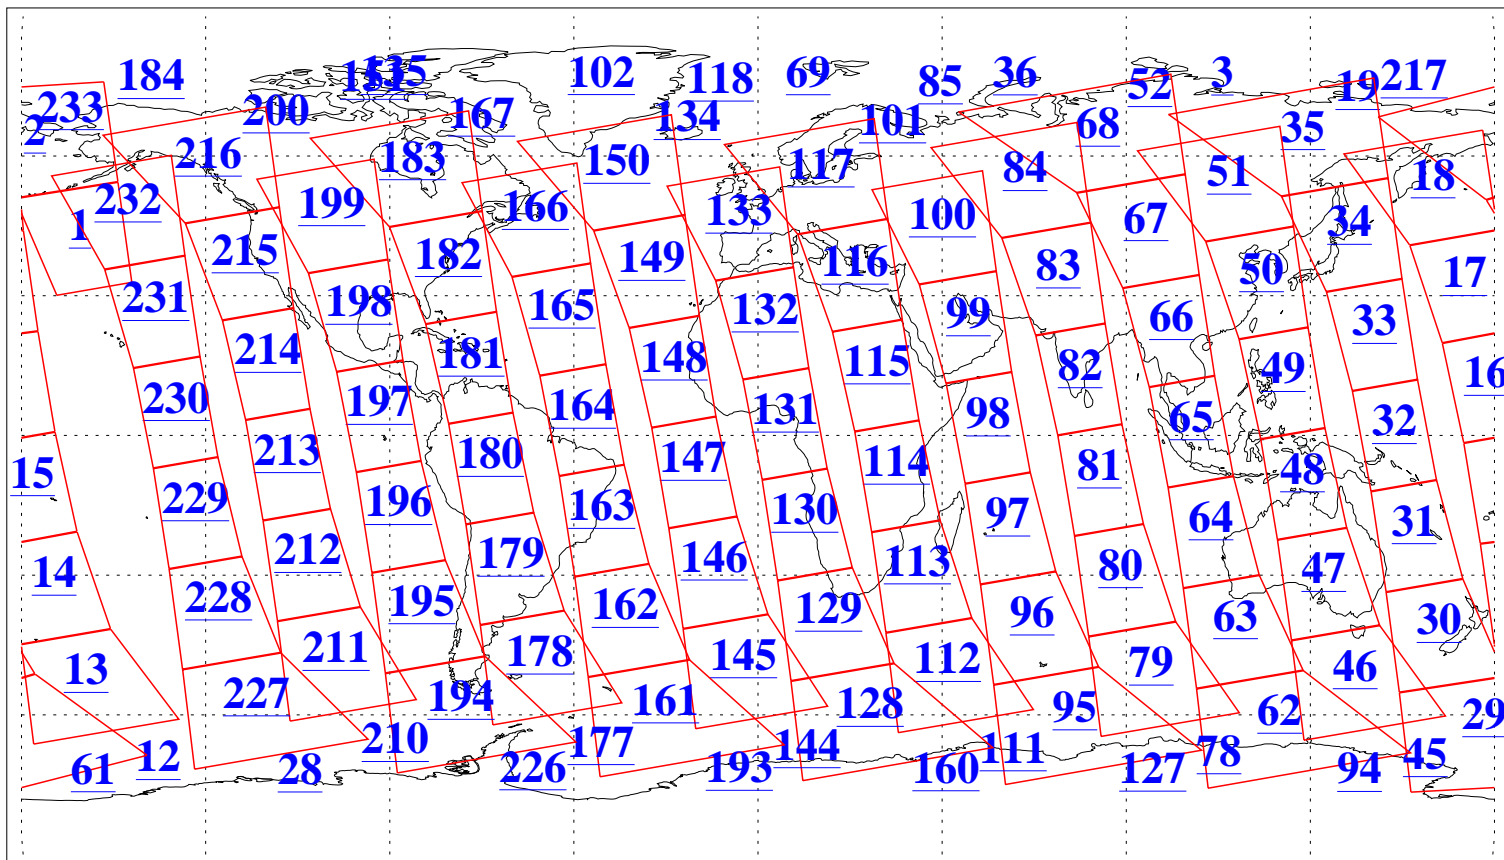

L1B Availability
AMSU Granules: 240
HSB Granules: 0
AIRS Granules: 240

24 Aug 2008
DoY 237
Aqua Day 2304
Granules: 1 to 120

Granules: 121 to 240

Legend: AMSU Available, HSB Available, AIRS Available

L1B Availability
AMSU Granules: 240
HSB Granules: 0
AIRS Granules: 240

24 Aug 2008
DoY 237
Aqua Day 2304
Ascending Granules

Descending Granules

Legend: AMSU Available, HSB Available, AIRS Available

L1B Availability
 AMSU Granules: 240
 HSB Granules: 0
 AIRS Granules: 240

24 Aug 2008
 DoY 237
 Aqua Day 2304

Northern Hemisphere Granules

Southern Hemisphere Granules

Legend: AMSU Available, HSB Available, AIRS Available