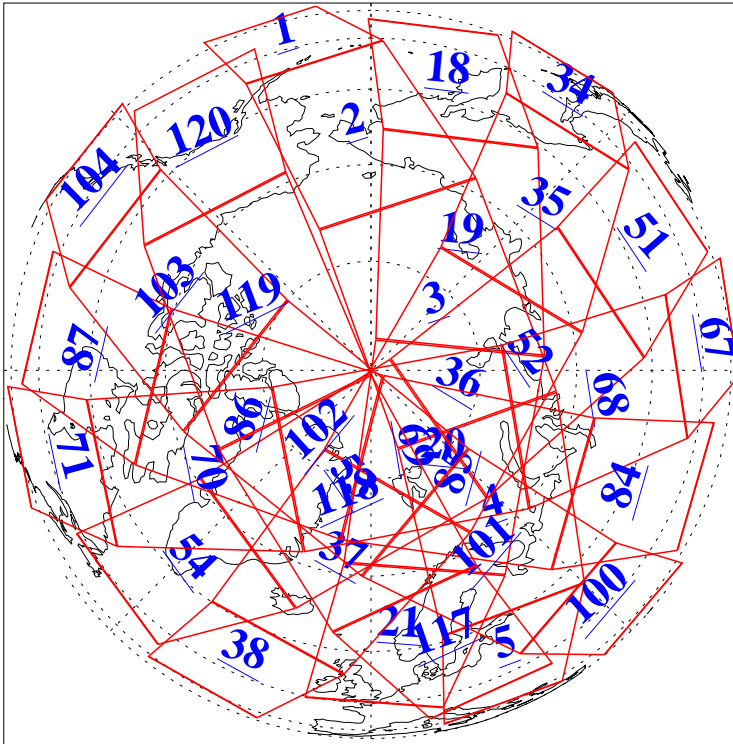

L1B Availability
AMSU Granules: 240
HSB Granules: 0
AIRS Granules: 240

24 Aug 2008
DoY 237
Aqua Day 2304
Granules: 1 to 120

Granules: 121 to 240

Legend: AMSU Available, HSB Available, AIRS Available

L1B Availability
AMSU Granules: 240
HSB Granules: 0
AIRS Granules: 240

24 Aug 2008
DoY 237
Aqua Day 2304
Ascending Granules

Descending Granules

Legend: AMSU Available, HSB Available, AIRS Available

L1B Availability
 AMSU Granules: 240
 HSB Granules: 0
 AIRS Granules: 240

24 Aug 2008
 DoY 237
 Aqua Day 2304

Northern Hemisphere Granules

Southern Hemisphere Granules

Legend: AMSU Available, HSB Available, AIRS Available