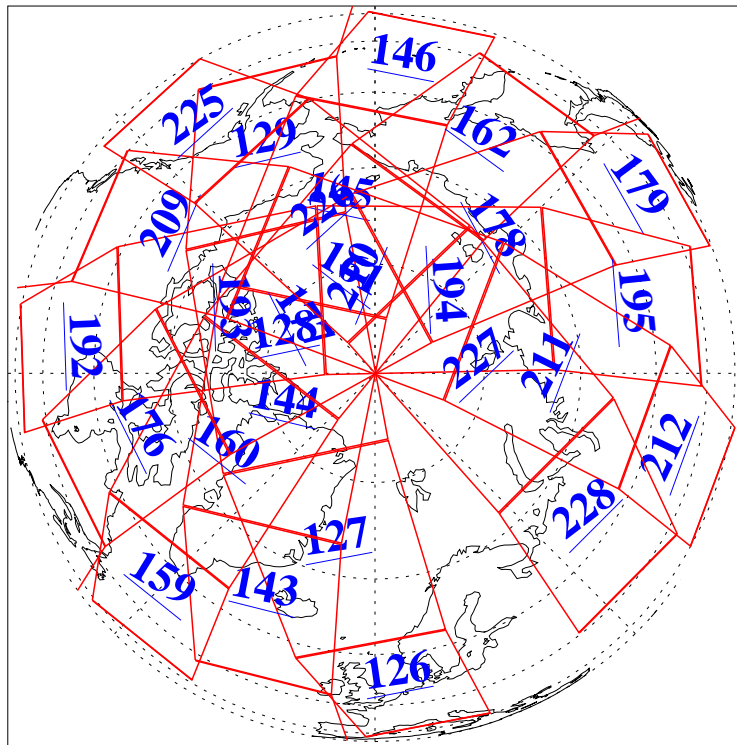

L1B Availability
AMSU Granules: 240
HSB Granules: 0
AIRS Granules: 240

23 Aug 2008
DoY 236
Aqua Day 2303
Granules: 1 to 120

Granules: 121 to 240

Legend: AMSU Available, HSB Available, AIRS Available

L1B Availability
AMSU Granules: 240
HSB Granules: 0
AIRS Granules: 240

23 Aug 2008
DoY 236
Aqua Day 2303

Ascending Granules

Descending Granules

Legend: AMSU Available, HSB Available, AIRS Available

L1B Availability
 AMSU Granules: 240
 HSB Granules: 0
 AIRS Granules: 240

23 Aug 2008
 DoY 236
 Aqua Day 2303

Northern Hemisphere Granules

Southern Hemisphere Granules

Legend: AMSU Available, **HSB Available**, **AIRS Available**