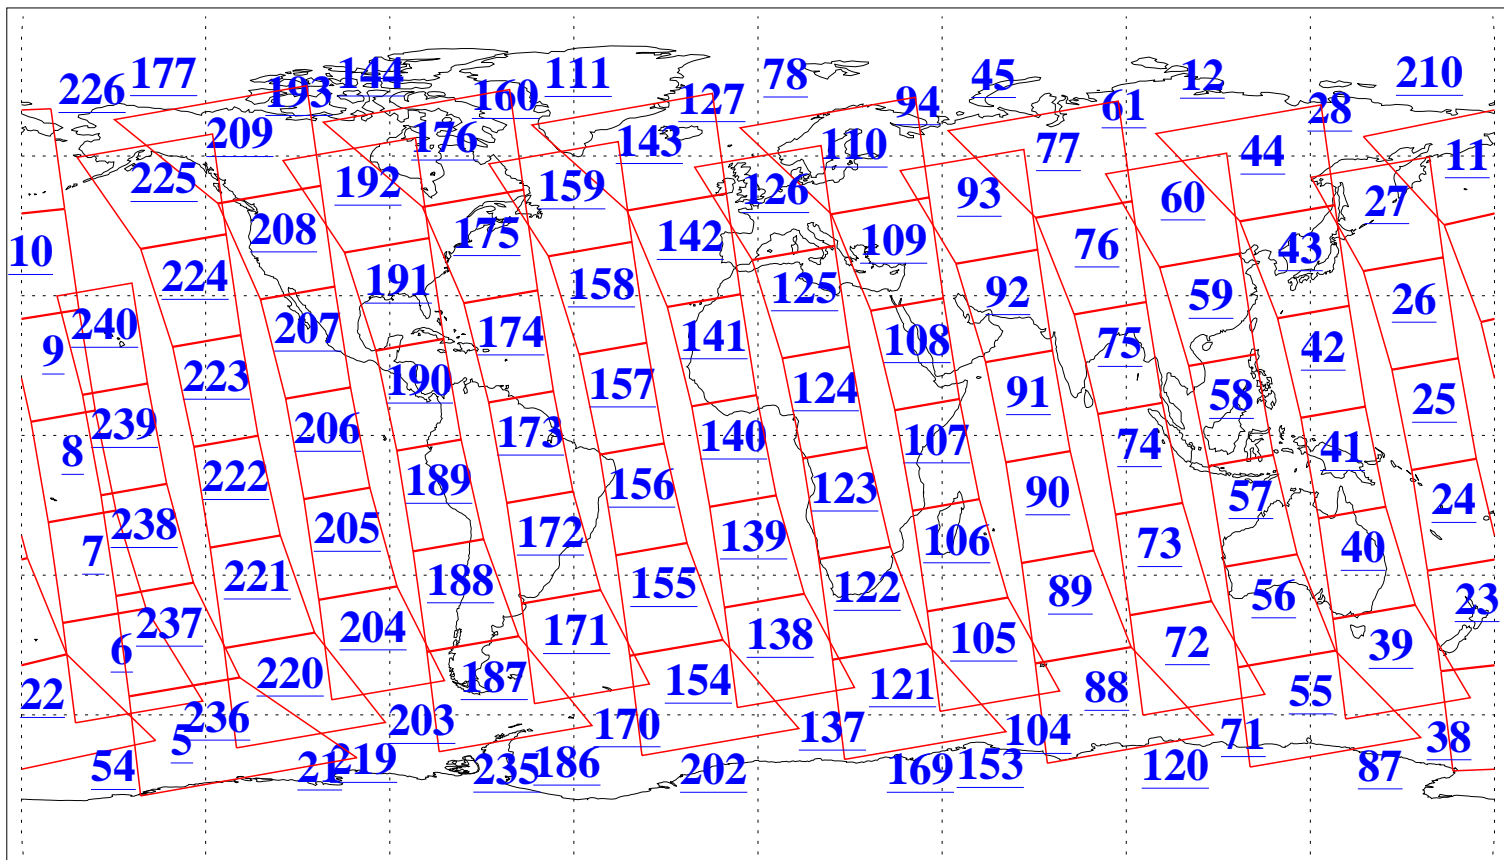

L1B Availability
AMSU Granules: 240
HSB Granules: 0
AIRS Granules: 240

23 Aug 2008
DoY 236
Aqua Day 2303
Granules: 1 to 120

Granules: 121 to 240

Legend: AMSU Available, HSB Available, AIRS Available

L1B Availability
AMSU Granules: 240
HSB Granules: 0
AIRS Granules: 240

23 Aug 2008
DoY 236
Aqua Day 2303

Ascending Granules

Descending Granules

Legend: AMSU Available, HSB Available, AIRS Available

L1B Availability
 AMSU Granules: 240
 HSB Granules: 0
 AIRS Granules: 240

23 Aug 2008
 DoY 236
 Aqua Day 2303

Northern Hemisphere Granules

Southern Hemisphere Granules

Legend: AMSU Available, **HSB Available**, **AIRS Available**