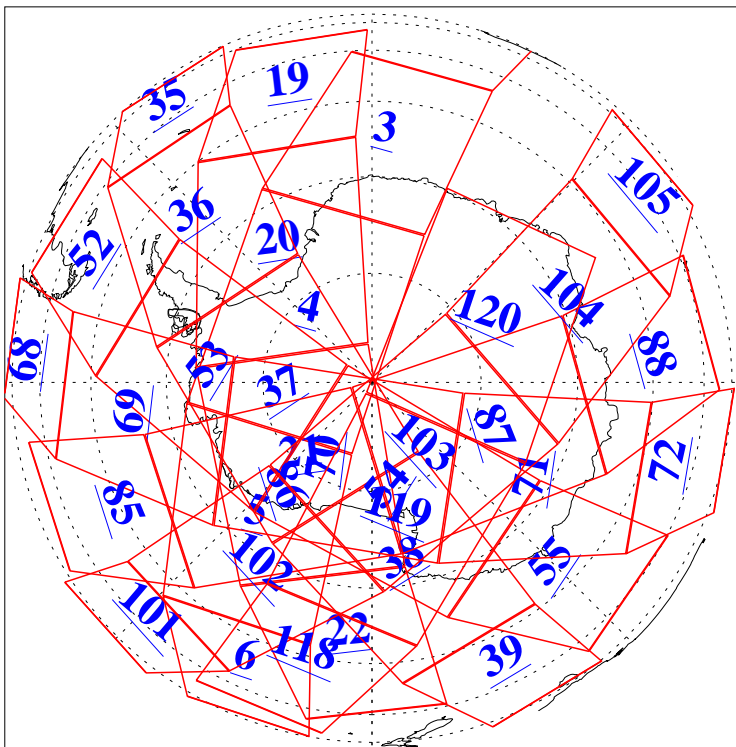

23 Aug 2008
DoY 236
Aqua Day 2303

Ascending Granules

Descending Granules

Legend: AMSU Available, HSB Available, AIRS Available

L1B Availability
 AMSU Granules: 240
 HSB Granules: 0
 AIRS Granules: 240

23 Aug 2008
 DoY 236
 Aqua Day 2303

Northern Hemisphere Granules

Southern Hemisphere Granules

Legend: AMSU Available, **HSB Available**, **AIRS Available**