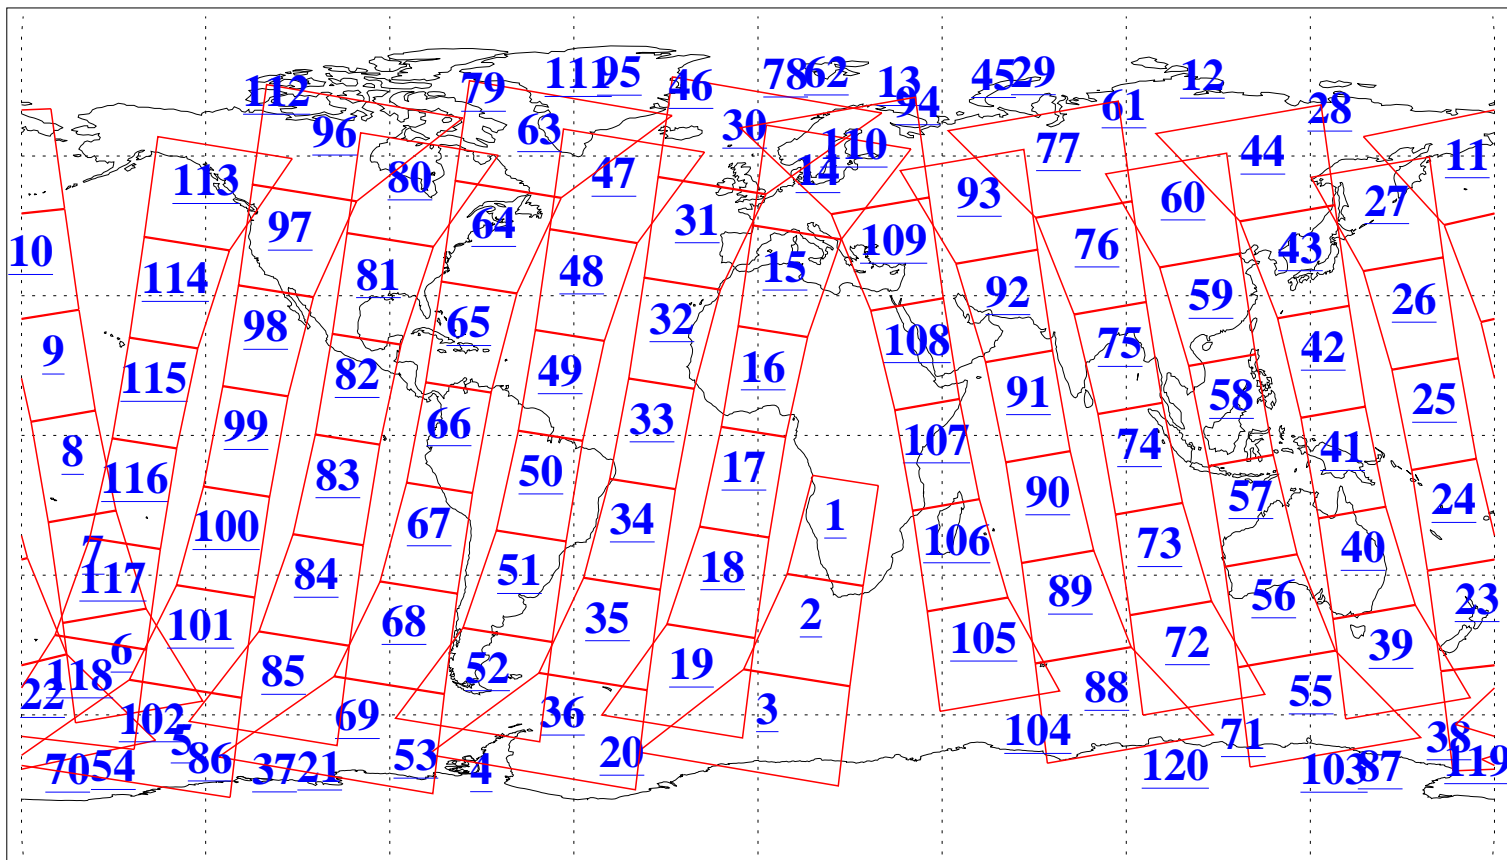

L1B Availability
AMSU Granules: 240
HSB Granules: 0
AIRS Granules: 240

23 Aug 2008
DoY 236
Aqua Day 2303
Granules: 1 to 120

Granules: 121 to 240

Legend: AMSU Available, HSB Available, AIRS Available

L1B Availability
AMSU Granules: 240
HSB Granules: 0
AIRS Granules: 240

23 Aug 2008
DoY 236
Aqua Day 2303

Ascending Granules

Descending Granules

Legend: AMSU Available, HSB Available, AIRS Available

L1B Availability
 AMSU Granules: 240
 HSB Granules: 0
 AIRS Granules: 240

23 Aug 2008
 DoY 236
 Aqua Day 2303

Northern Hemisphere Granules

Southern Hemisphere Granules

Legend: AMSU Available, **HSB Available**, **AIRS Available**