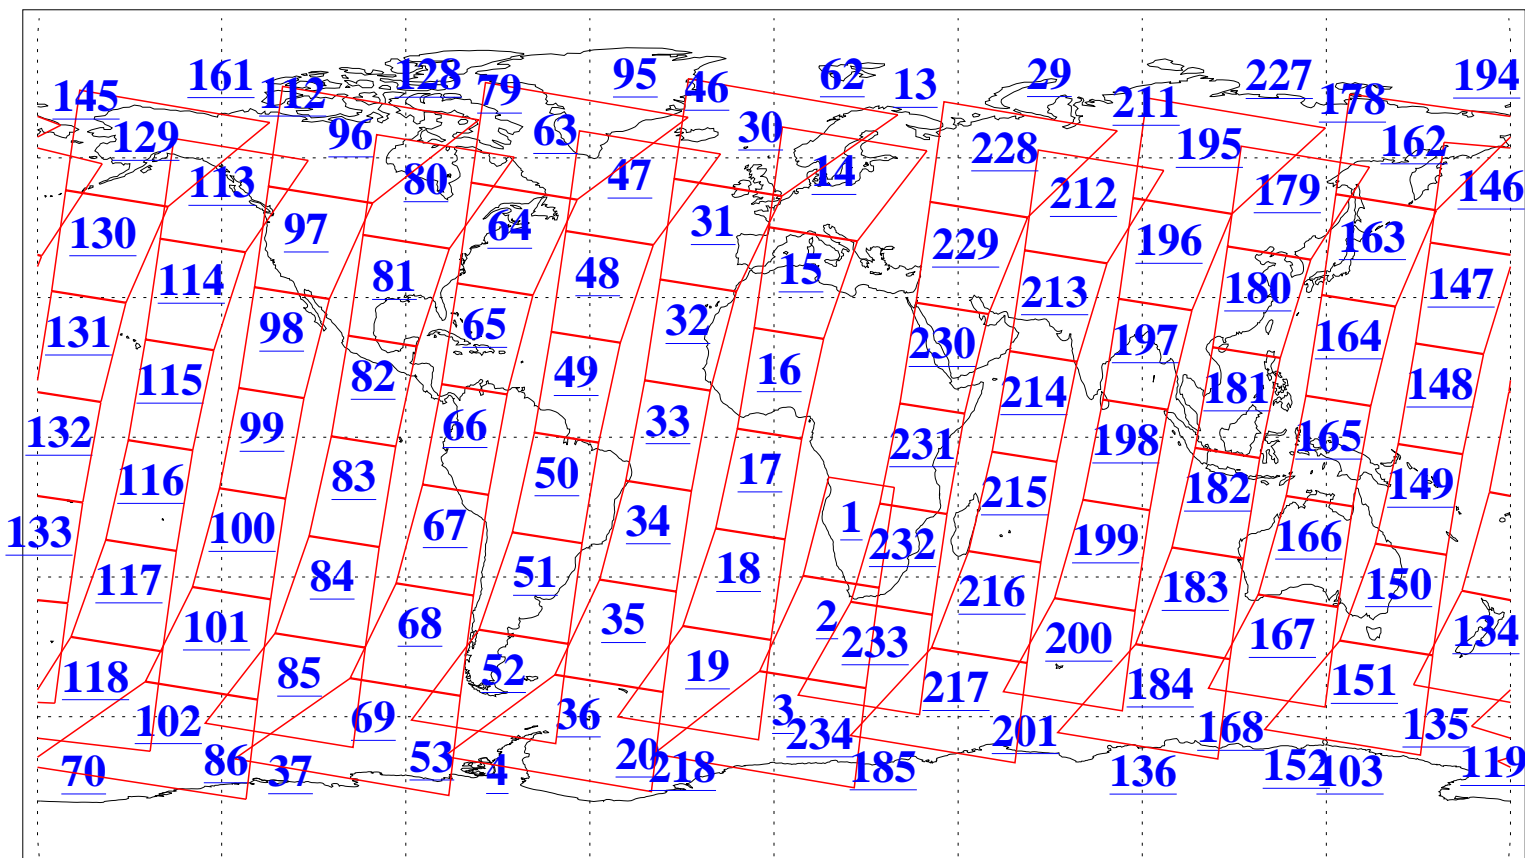

L1B Availability
AMSU Granules: 240
HSB Granules: 0
AIRS Granules: 240

23 Aug 2008
DoY 236
Aqua Day 2303
Granules: 1 to 120

Granules: 121 to 240

Legend: AMSU Available, HSB Available, AIRS Available

L1B Availability
AMSU Granules: 240
HSB Granules: 0
AIRS Granules: 240

23 Aug 2008
DoY 236
Aqua Day 2303

Ascending Granules

Descending Granules

Legend: AMSU Available, HSB Available, AIRS Available

L1B Availability
 AMSU Granules: 240
 HSB Granules: 0
 AIRS Granules: 240

23 Aug 2008
 DoY 236
 Aqua Day 2303

Northern Hemisphere Granules

Southern Hemisphere Granules

Legend: AMSU Available, **HSB Available**, **AIRS Available**