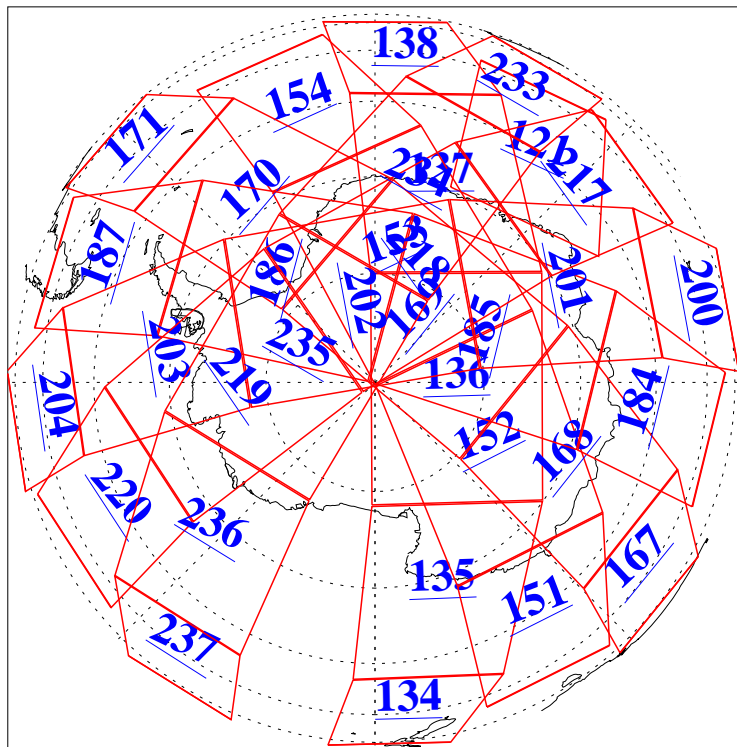

L1B Availability
AMSU Granules: 240
HSB Granules: 0
AIRS Granules: 240

23 Aug 2008
DoY 236
Aqua Day 2303
Granules: 1 to 120

Granules: 121 to 240

Legend: AMSU Available, HSB Available, AIRS Available

L1B Availability
AMSU Granules: 240
HSB Granules: 0
AIRS Granules: 240

23 Aug 2008
DoY 236
Aqua Day 2303

Ascending Granules

Descending Granules

Legend: AMSU Available, HSB Available, AIRS Available

L1B Availability
 AMSU Granules: 240
 HSB Granules: 0
 AIRS Granules: 240

23 Aug 2008
 DoY 236
 Aqua Day 2303

Northern Hemisphere Granules

Southern Hemisphere Granules

Legend: AMSU Available, **HSB Available**, **AIRS Available**