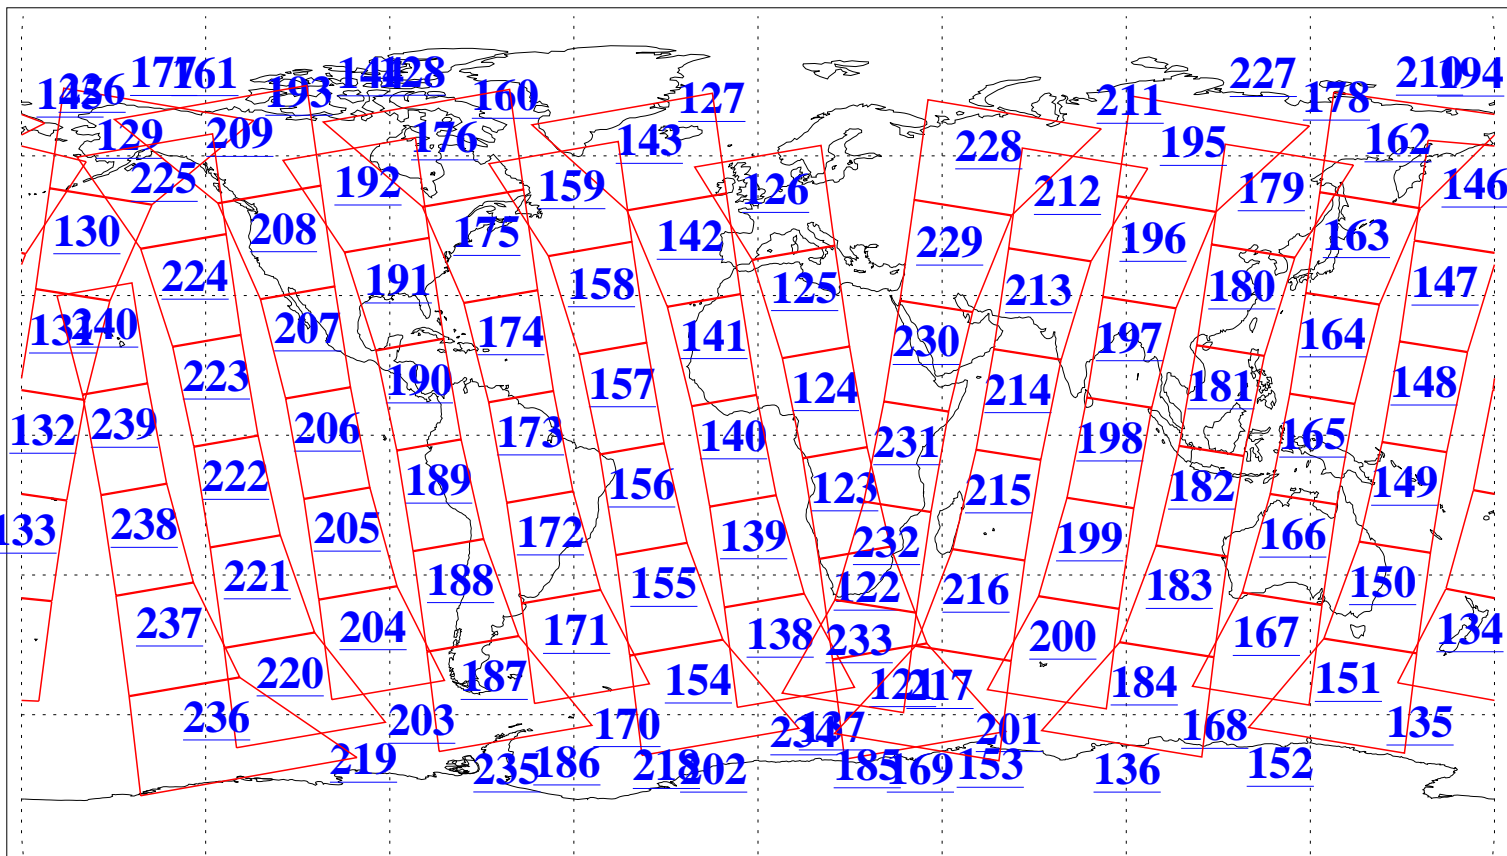

L1B Availability
AMSU Granules: 240
HSB Granules: 0
AIRS Granules: 240

23 Aug 2008
DoY 236
Aqua Day 2303
Granules: 1 to 120

Granules: 121 to 240

Legend: AMSU Available, HSB Available, AIRS Available

L1B Availability
AMSU Granules: 240
HSB Granules: 0
AIRS Granules: 240

23 Aug 2008
DoY 236
Aqua Day 2303

Ascending Granules

Descending Granules

Legend: AMSU Available, HSB Available, AIRS Available

L1B Availability
 AMSU Granules: 240
 HSB Granules: 0
 AIRS Granules: 240

23 Aug 2008
 DoY 236
 Aqua Day 2303

Northern Hemisphere Granules

Southern Hemisphere Granules

Legend: AMSU Available, **HSB Available**, **AIRS Available**