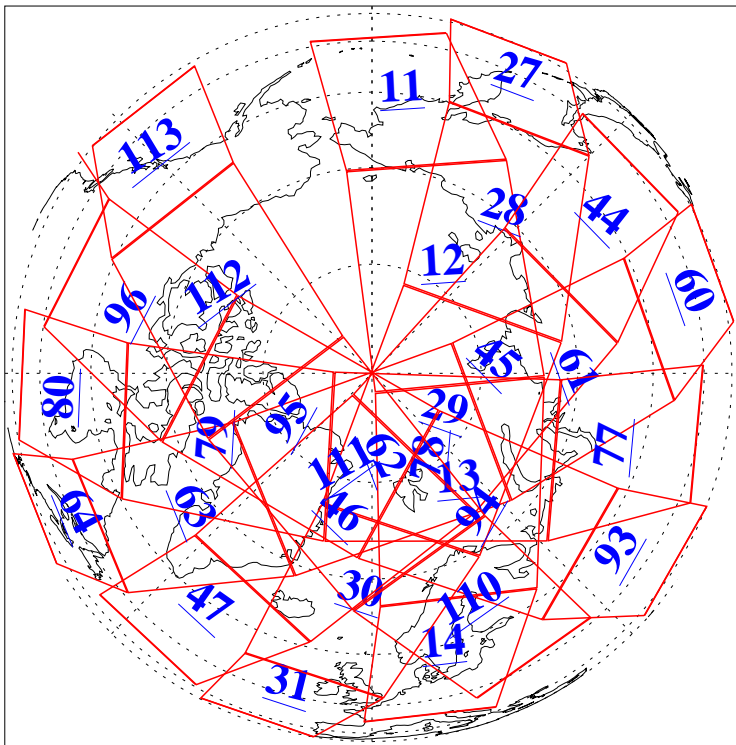

L1B Availability
AMSU Granules: 240
HSB Granules: 0
AIRS Granules: 240

23 Aug 2008
DoY 236
Aqua Day 2303
Granules: 1 to 120

Granules: 121 to 240

Legend: AMSU Available, HSB Available, AIRS Available

L1B Availability
AMSU Granules: 240
HSB Granules: 0
AIRS Granules: 240

23 Aug 2008
DoY 236
Aqua Day 2303

Ascending Granules

Descending Granules

Legend: AMSU Available, HSB Available, AIRS Available

L1B Availability
 AMSU Granules: 240
 HSB Granules: 0
 AIRS Granules: 240

23 Aug 2008
 DoY 236
 Aqua Day 2303

Northern Hemisphere Granules

Southern Hemisphere Granules

Legend: AMSU Available, **HSB Available**, **AIRS Available**