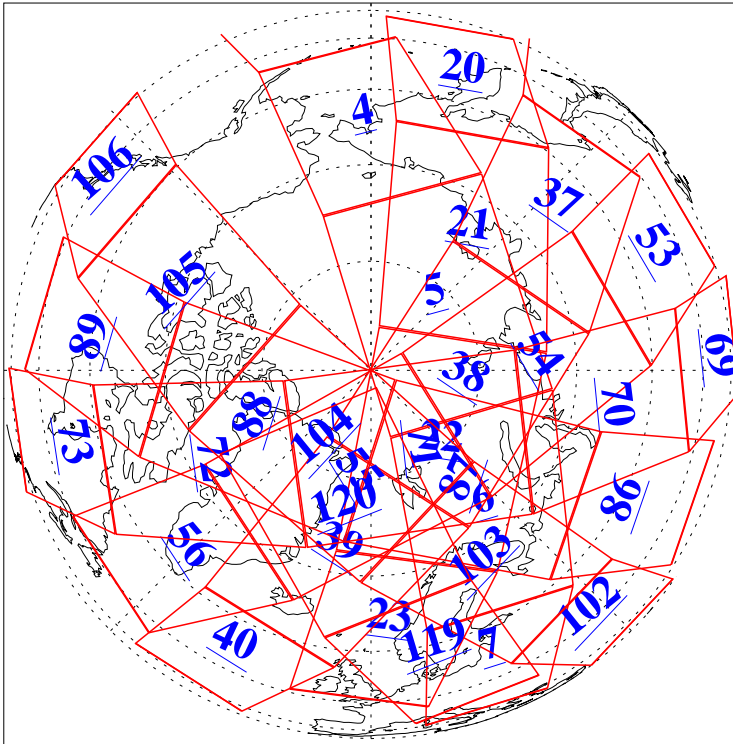

L1B Availability  
AMSU Granules: 240  
HSB Granules: 0  
AIRS Granules: 240

22 Aug 2008  
DoY 235  
Aqua Day 2302  
Granules: 1 to 120

Granules: 121 to 240

Legend: AMSU Available, HSB Available, AIRS Available

L1B Availability  
AMSU Granules: 240  
HSB Granules: 0  
AIRS Granules: 240

22 Aug 2008  
DoY 235  
Aqua Day 2302

Ascending Granules

Descending Granules

Legend: AMSU Available, HSB Available, AIRS Available

L1B Availability  
 AMSU Granules: 240  
 HSB Granules: 0  
 AIRS Granules: 240

22 Aug 2008  
 DoY 235  
 Aqua Day 2302

Northern Hemisphere Granules

Southern Hemisphere Granules

Legend: AMSU Available, HSB Available, AIRS Available