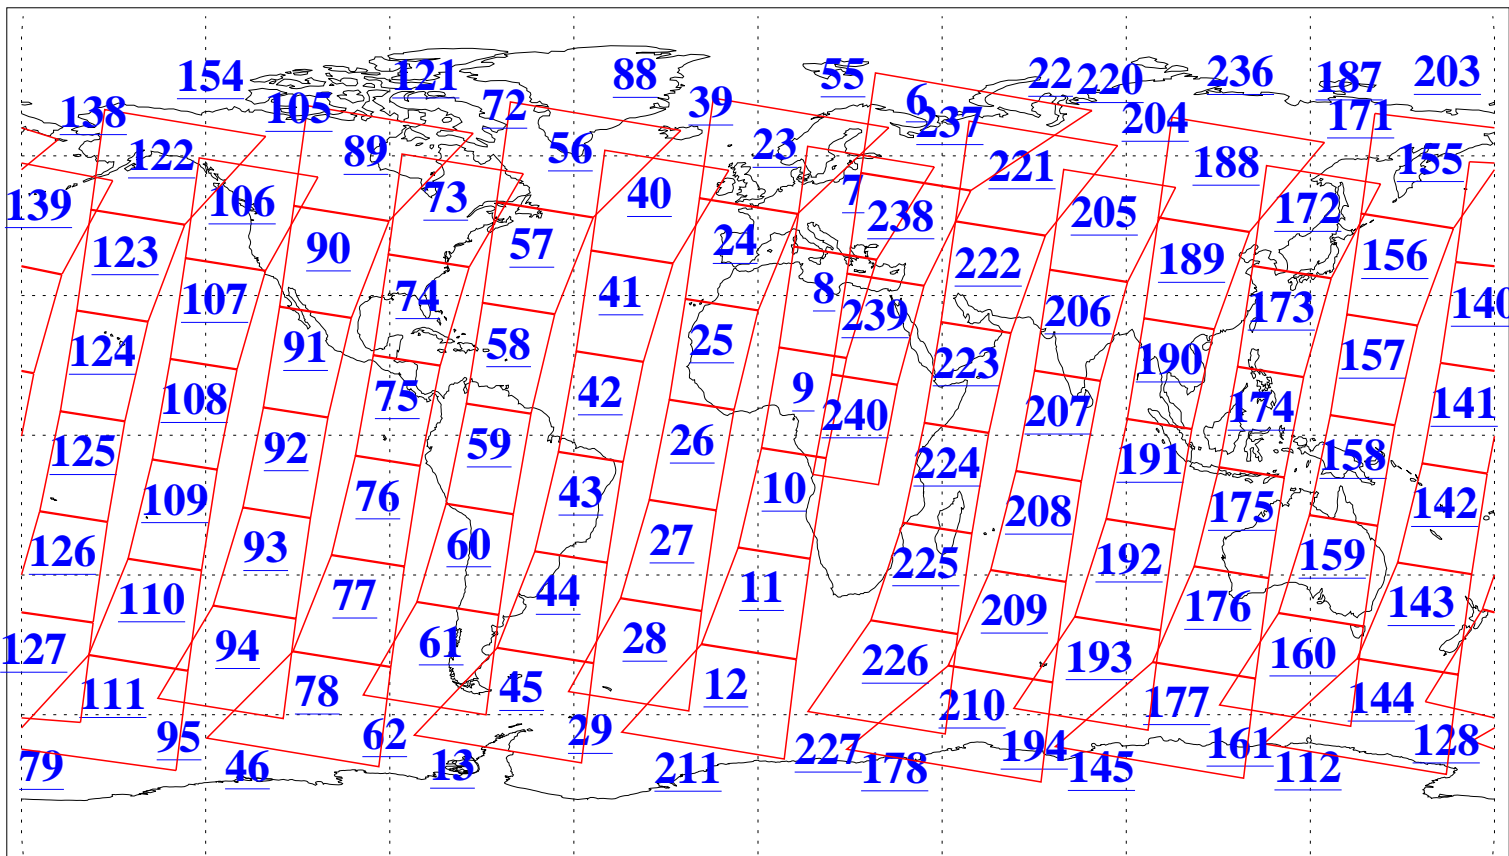

L1B Availability  
AMSU Granules: 240  
HSB Granules: 0  
AIRS Granules: 240

22 Aug 2008  
DoY 235  
Aqua Day 2302  
Granules: 1 to 120

Granules: 121 to 240

Legend: AMSU Available, HSB Available, AIRS Available

L1B Availability  
AMSU Granules: 240  
HSB Granules: 0  
AIRS Granules: 240

22 Aug 2008  
DoY 235  
Aqua Day 2302

Ascending Granules

Descending Granules

Legend: AMSU Available, HSB Available, AIRS Available

L1B Availability  
 AMSU Granules: 240  
 HSB Granules: 0  
 AIRS Granules: 240

22 Aug 2008  
 DoY 235  
 Aqua Day 2302

Northern Hemisphere Granules

Southern Hemisphere Granules

Legend: AMSU Available, HSB Available, AIRS Available