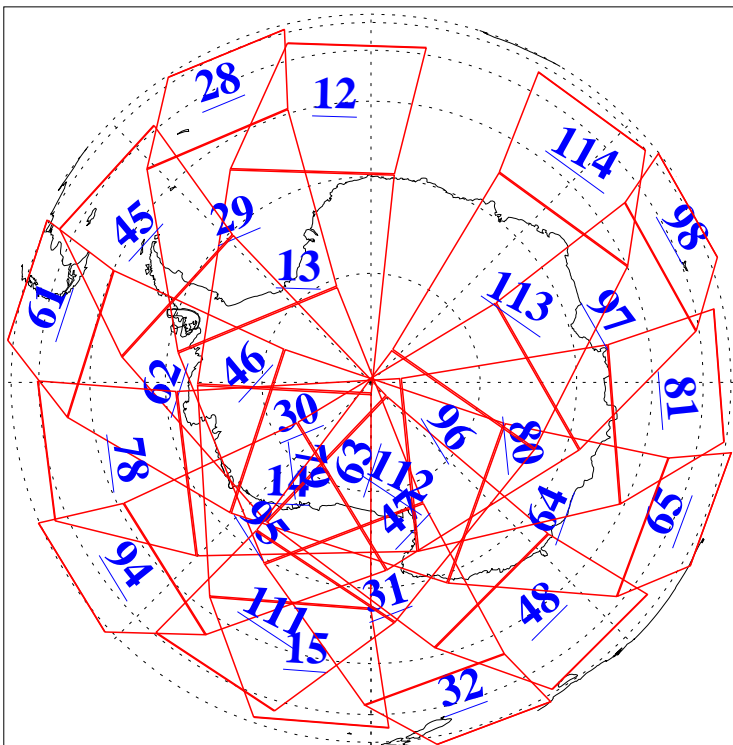

L1B Availability  
AMSU Granules: 240  
HSB Granules: 0  
AIRS Granules: 240

22 Aug 2008  
DoY 235  
Aqua Day 2302  
Granules: 1 to 120

Granules: 121 to 240

Legend: AMSU Available, HSB Available, AIRS Available

L1B Availability  
AMSU Granules: 240  
HSB Granules: 0  
AIRS Granules: 240

22 Aug 2008  
DoY 235  
Aqua Day 2302

Ascending Granules

Descending Granules

Legend: AMSU Available, HSB Available, AIRS Available

L1B Availability  
 AMSU Granules: 240  
 HSB Granules: 0  
 AIRS Granules: 240

22 Aug 2008  
 DoY 235  
 Aqua Day 2302

Northern Hemisphere Granules

Southern Hemisphere Granules

Legend: AMSU Available, HSB Available, AIRS Available