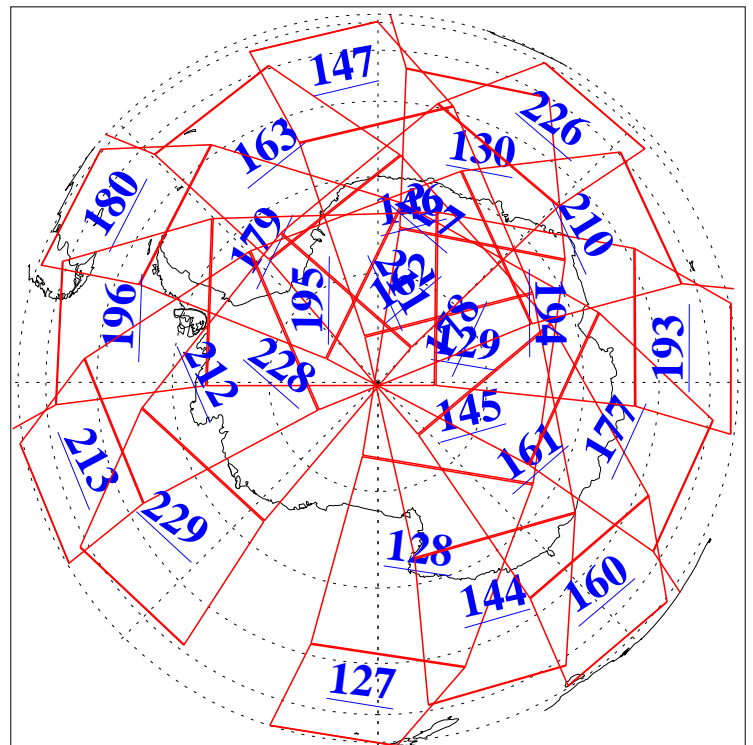

L1B Availability  
AMSU Granules: 240  
HSB Granules: 0  
AIRS Granules: 240

22 Aug 2008  
DoY 235  
Aqua Day 2302  
Granules: 1 to 120

Granules: 121 to 240

Legend: AMSU Available, HSB Available, AIRS Available

L1B Availability  
AMSU Granules: 240  
HSB Granules: 0  
AIRS Granules: 240

22 Aug 2008  
DoY 235  
Aqua Day 2302

Ascending Granules

Descending Granules

Legend: AMSU Available, HSB Available, AIRS Available

L1B Availability  
 AMSU Granules: 240  
 HSB Granules: 0  
 AIRS Granules: 240

22 Aug 2008  
 DoY 235  
 Aqua Day 2302

Northern Hemisphere Granules

Southern Hemisphere Granules

Legend: AMSU Available, HSB Available, AIRS Available