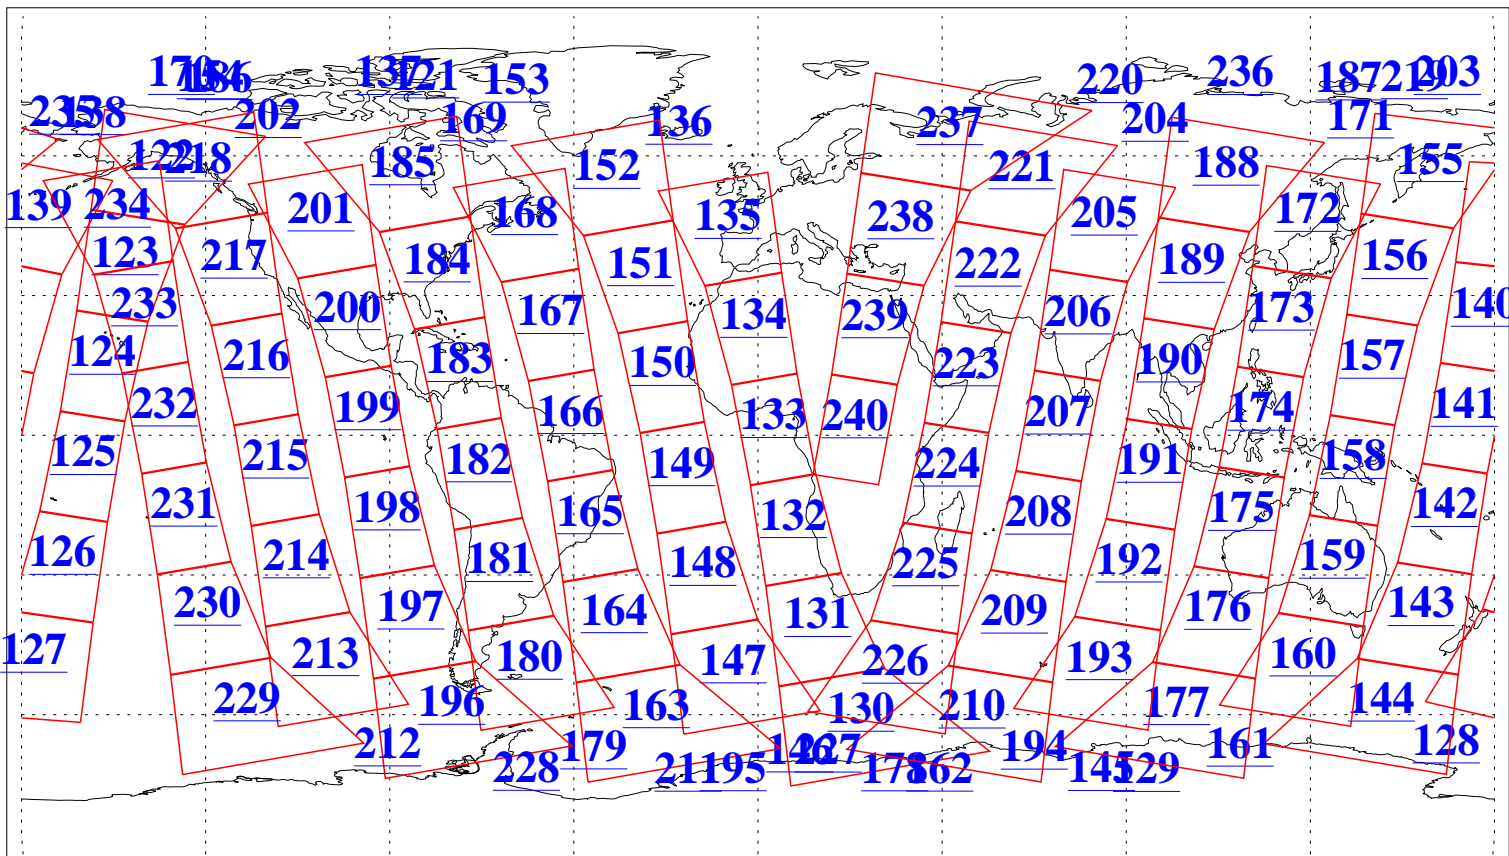

L1B Availability  
AMSU Granules: 240  
HSB Granules: 0  
AIRS Granules: 240

22 Aug 2008  
DoY 235  
Aqua Day 2302  
Granules: 1 to 120

Granules: 121 to 240

Legend: AMSU Available, HSB Available, AIRS Available

L1B Availability  
AMSU Granules: 240  
HSB Granules: 0  
AIRS Granules: 240

22 Aug 2008  
DoY 235  
Aqua Day 2302

Ascending Granules

Descending Granules

Legend: AMSU Available, HSB Available, AIRS Available

L1B Availability  
 AMSU Granules: 240  
 HSB Granules: 0  
 AIRS Granules: 240

22 Aug 2008  
 DoY 235  
 Aqua Day 2302

Northern Hemisphere Granules

Southern Hemisphere Granules

Legend: AMSU Available, HSB Available, AIRS Available