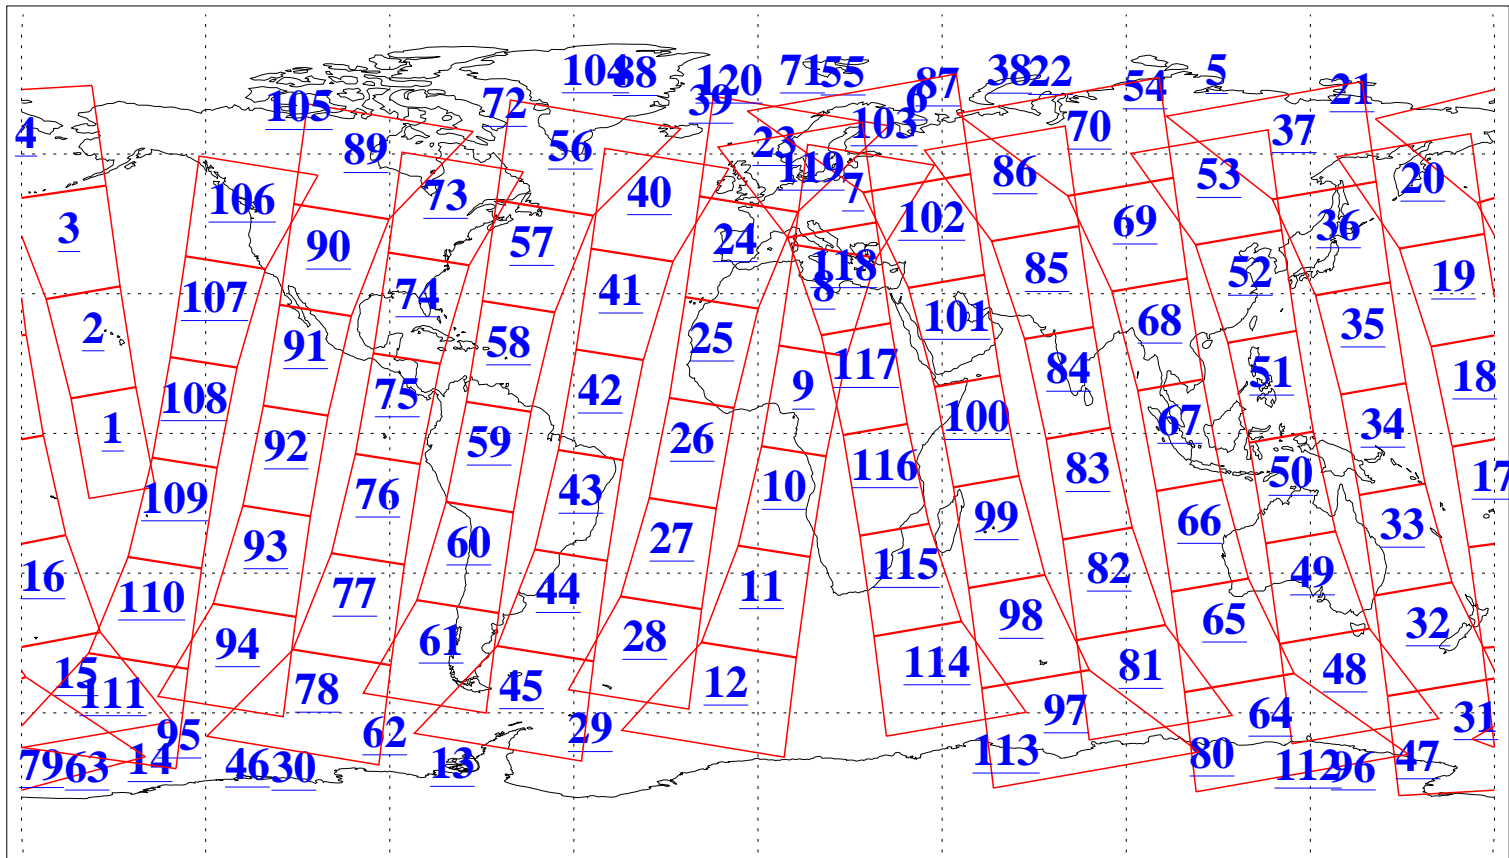

L1B Availability  
AMSU Granules: 240  
HSB Granules: 0  
AIRS Granules: 240

22 Aug 2008  
DoY 235  
Aqua Day 2302  
Granules: 1 to 120

Granules: 121 to 240

Legend: AMSU Available, HSB Available, AIRS Available

L1B Availability  
AMSU Granules: 240  
HSB Granules: 0  
AIRS Granules: 240

22 Aug 2008  
DoY 235  
Aqua Day 2302

Ascending Granules

Descending Granules

Legend: AMSU Available, HSB Available, AIRS Available

L1B Availability  
 AMSU Granules: 240  
 HSB Granules: 0  
 AIRS Granules: 240

22 Aug 2008  
 DoY 235  
 Aqua Day 2302

Northern Hemisphere Granules

Southern Hemisphere Granules

Legend: AMSU Available, HSB Available, AIRS Available