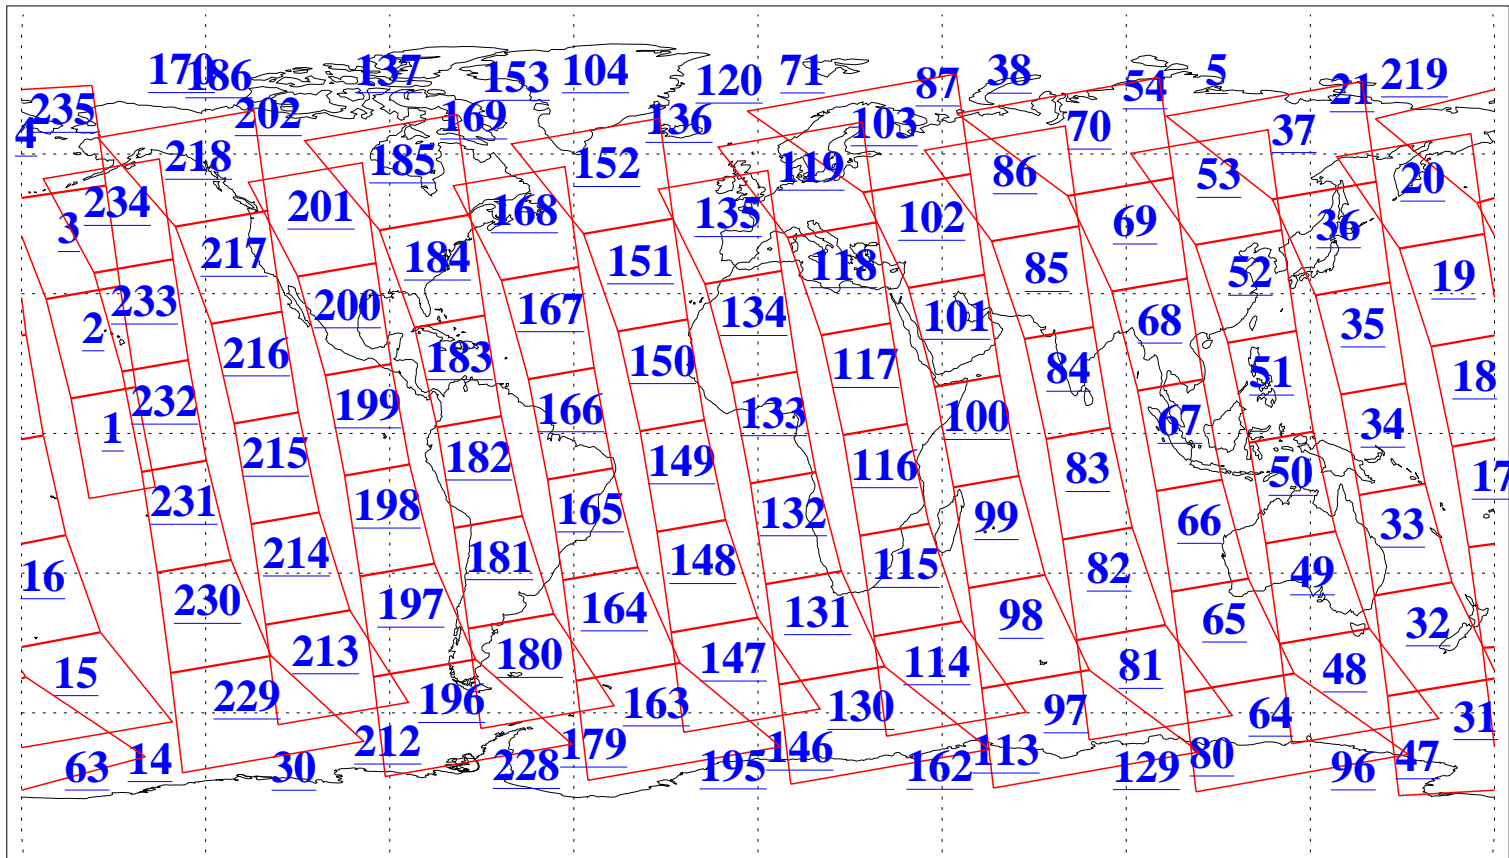

L1B Availability  
AMSU Granules: 240  
HSB Granules: 0  
AIRS Granules: 240

22 Aug 2008  
DoY 235  
Aqua Day 2302  
Granules: 1 to 120

Granules: 121 to 240

Legend: AMSU Available, HSB Available, AIRS Available

L1B Availability  
AMSU Granules: 240  
HSB Granules: 0  
AIRS Granules: 240

22 Aug 2008  
DoY 235  
Aqua Day 2302

Ascending Granules

Descending Granules

Legend: AMSU Available, HSB Available, AIRS Available

L1B Availability  
 AMSU Granules: 240  
 HSB Granules: 0  
 AIRS Granules: 240

22 Aug 2008  
 DoY 235  
 Aqua Day 2302

Northern Hemisphere Granules

Southern Hemisphere Granules

Legend: AMSU Available, HSB Available, AIRS Available