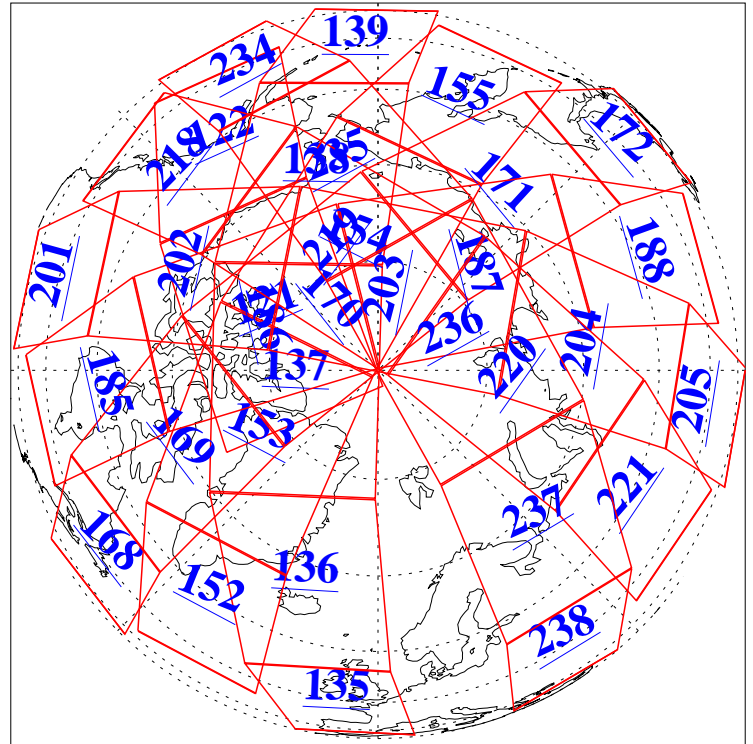

L1B Availability  
AMSU Granules: 240  
HSB Granules: 0  
AIRS Granules: 240

22 Aug 2008  
DoY 235  
Aqua Day 2302

Ascending Granules

Descending Granules

Legend: AMSU Available, HSB Available, AIRS Available

L1B Availability  
 AMSU Granules: 240  
 HSB Granules: 0  
 AIRS Granules: 240

22 Aug 2008  
 DoY 235  
 Aqua Day 2302

Northern Hemisphere Granules

Southern Hemisphere Granules

Legend: AMSU Available, HSB Available, AIRS Available