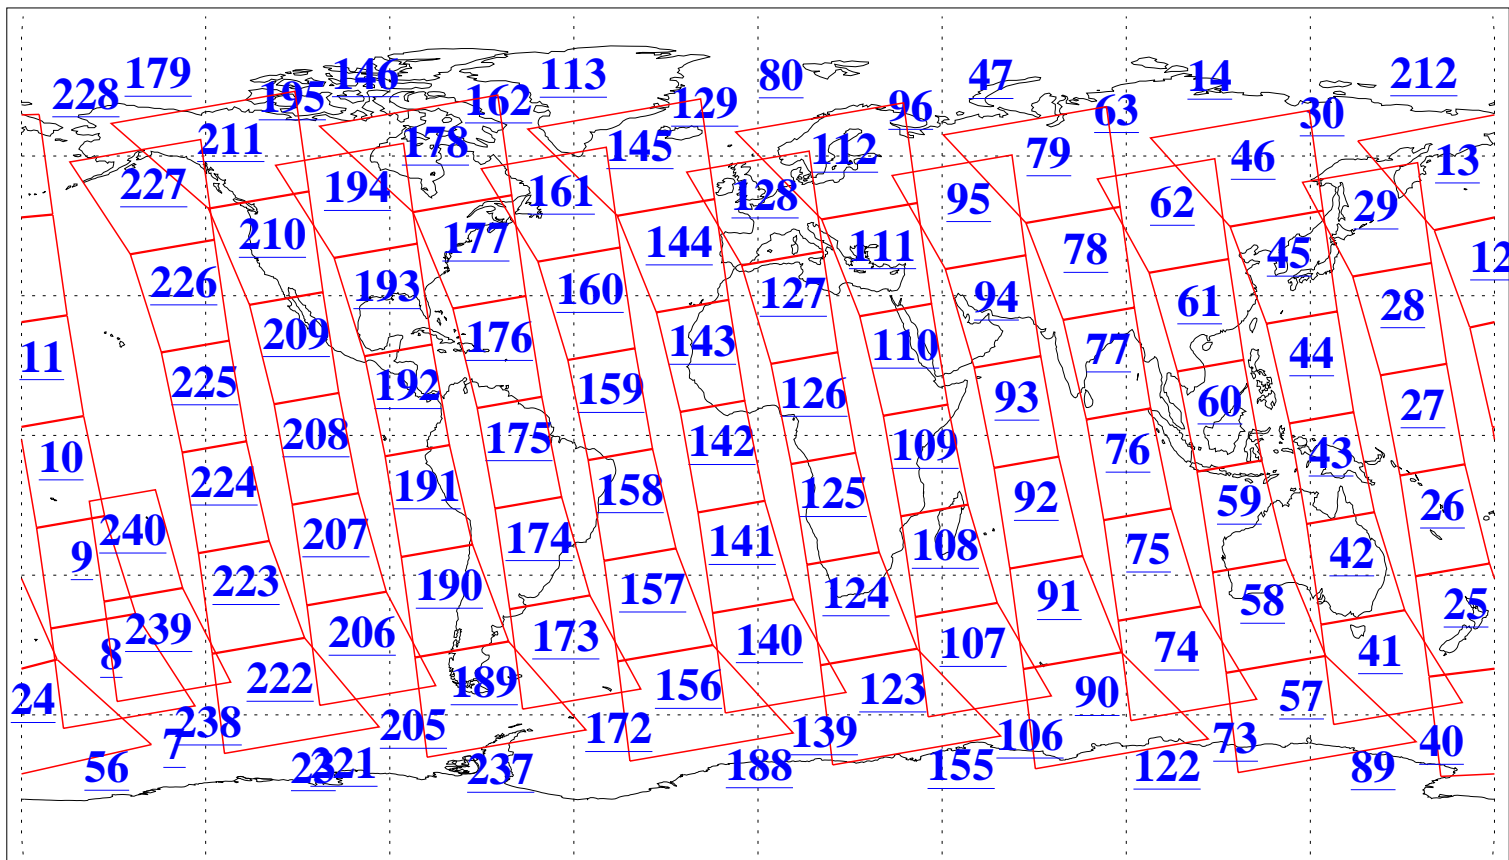

L1B Availability
AMSU Granules: 240
HSB Granules: 0
AIRS Granules: 240

21 Aug 2008
DoY 234
Aqua Day 2301
Granules: 1 to 120

Granules: 121 to 240

Legend: AMSU Available, HSB Available, AIRS Available

L1B Availability
AMSU Granules: 240
HSB Granules: 0
AIRS Granules: 240

21 Aug 2008
DoY 234
Aqua Day 2301
Ascending Granules

Descending Granules

Legend: AMSU Available, HSB Available, AIRS Available

L1B Availability
AMSU Granules: 240
HSB Granules: 0
AIRS Granules: 240

21 Aug 2008
DoY 234
Aqua Day 2301

Northern Hemisphere Granules

Southern Hemisphere Granules

Legend: AMSU Available, HSB Available, **AIRS Available**