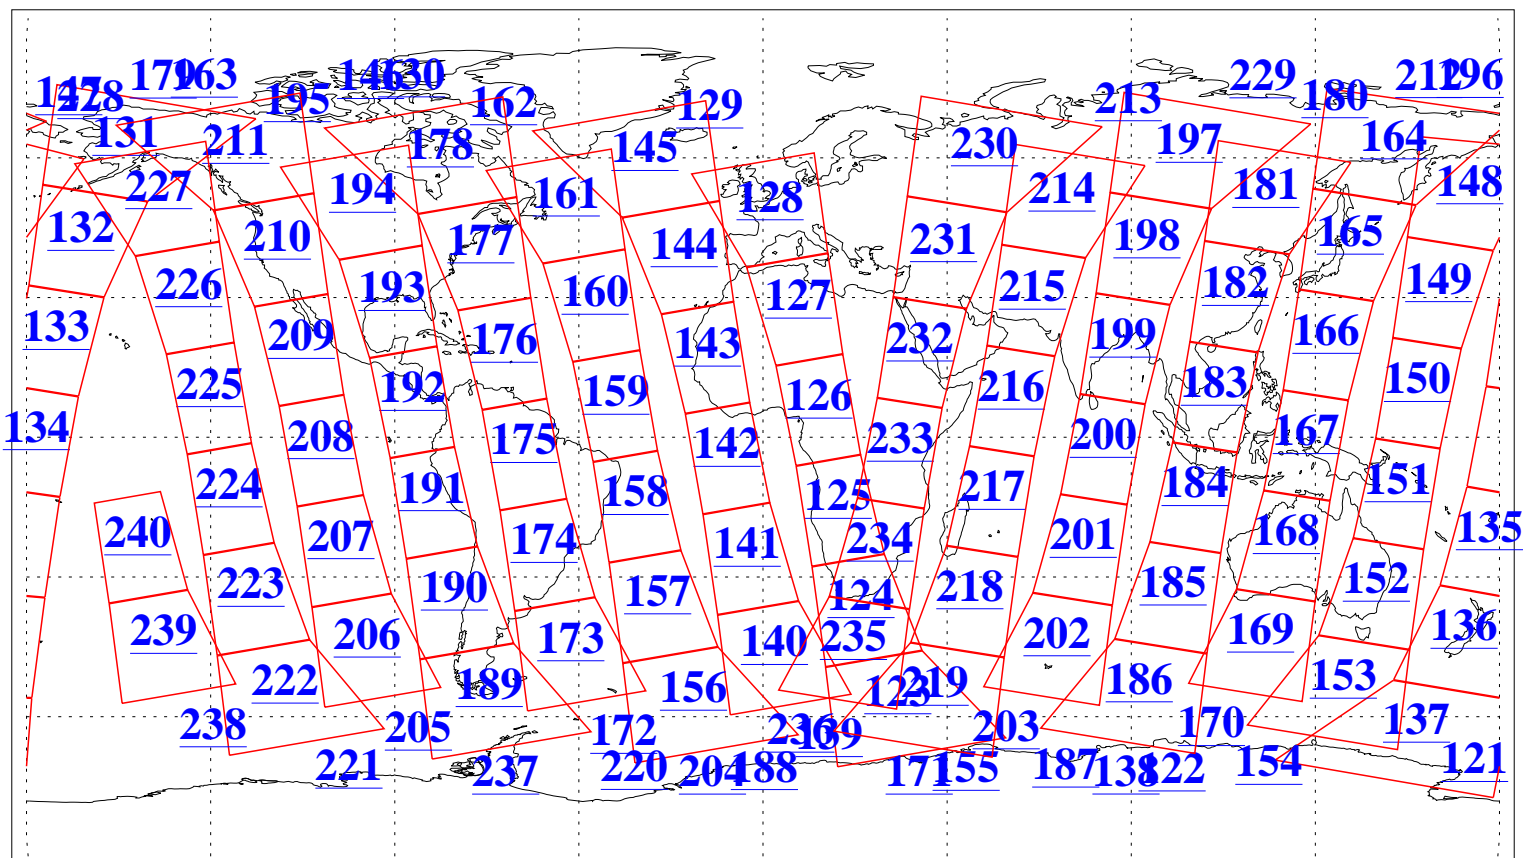

L1B Availability
AMSU Granules: 240
HSB Granules: 0
AIRS Granules: 240

21 Aug 2008
DoY 234
Aqua Day 2301
Granules: 1 to 120

Granules: 121 to 240

Legend: AMSU Available, HSB Available, AIRS Available

L1B Availability
AMSU Granules: 240
HSB Granules: 0
AIRS Granules: 240

21 Aug 2008
DoY 234
Aqua Day 2301
Ascending Granules

Descending Granules

Legend: AMSU Available, HSB Available, AIRS Available

L1B Availability
AMSU Granules: 240
HSB Granules: 0
AIRS Granules: 240

21 Aug 2008
DoY 234
Aqua Day 2301