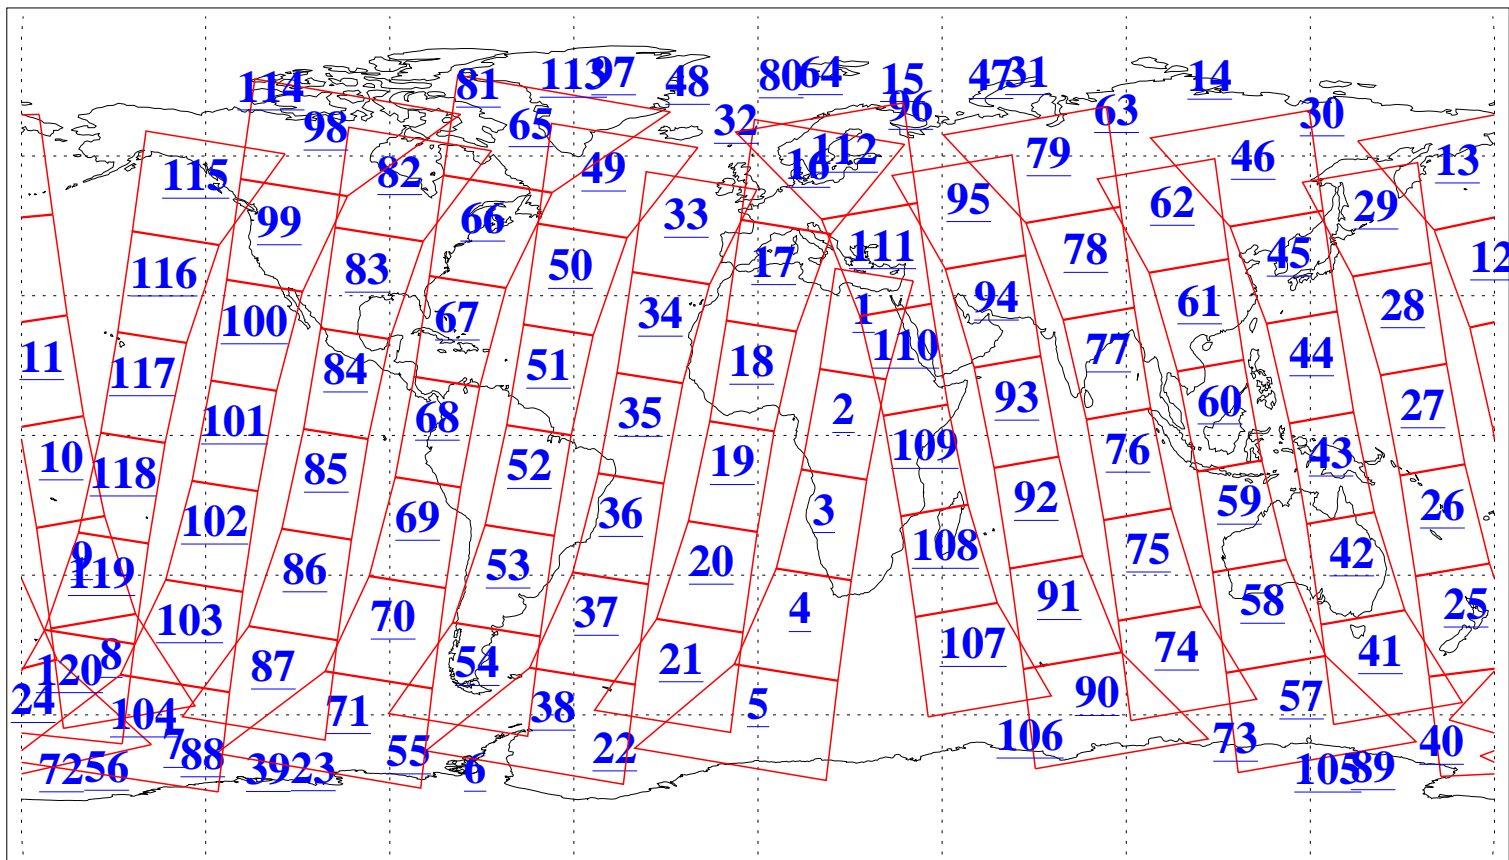

L1B Availability
AMSU Granules: 240
HSB Granules: 0
AIRS Granules: 240

21 Aug 2008
DoY 234
Aqua Day 2301
Granules: 1 to 120

Granules: 121 to 240

Legend: AMSU Available, HSB Available, AIRS Available

L1B Availability
AMSU Granules: 240
HSB Granules: 0
AIRS Granules: 240

21 Aug 2008
DoY 234
Aqua Day 2301
Ascending Granules

Descending Granules

Legend: AMSU Available, HSB Available, AIRS Available

L1B Availability
AMSU Granules: 240
HSB Granules: 0
AIRS Granules: 240

21 Aug 2008
DoY 234
Aqua Day 2301

Northern Hemisphere Granules

Southern Hemisphere Granules

Legend: AMSU Available, HSB Available, **AIRS Available**