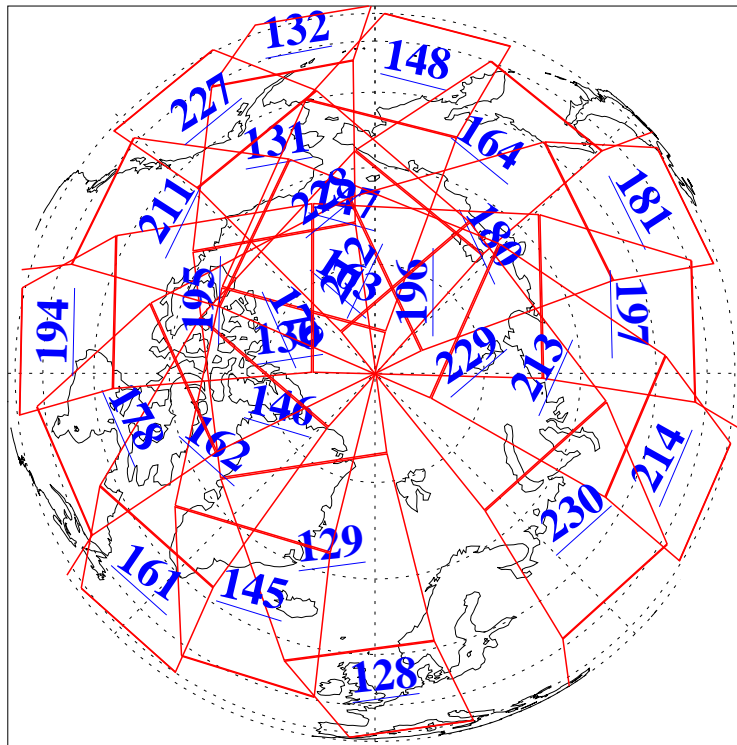

L1B Availability
AMSU Granules: 240
HSB Granules: 0
AIRS Granules: 240

21 Aug 2008
DoY 234
Aqua Day 2301
Granules: 1 to 120

Granules: 121 to 240

Legend: AMSU Available, HSB Available, AIRS Available

L1B Availability
AMSU Granules: 240
HSB Granules: 0
AIRS Granules: 240

21 Aug 2008
DoY 234
Aqua Day 2301
Ascending Granules

Descending Granules

Legend: AMSU Available, HSB Available, AIRS Available

L1B Availability
AMSU Granules: 240
HSB Granules: 0
AIRS Granules: 240

21 Aug 2008
DoY 234
Aqua Day 2301

Northern Hemisphere Granules

Southern Hemisphere Granules

Legend: AMSU Available, HSB Available, **AIRS Available**