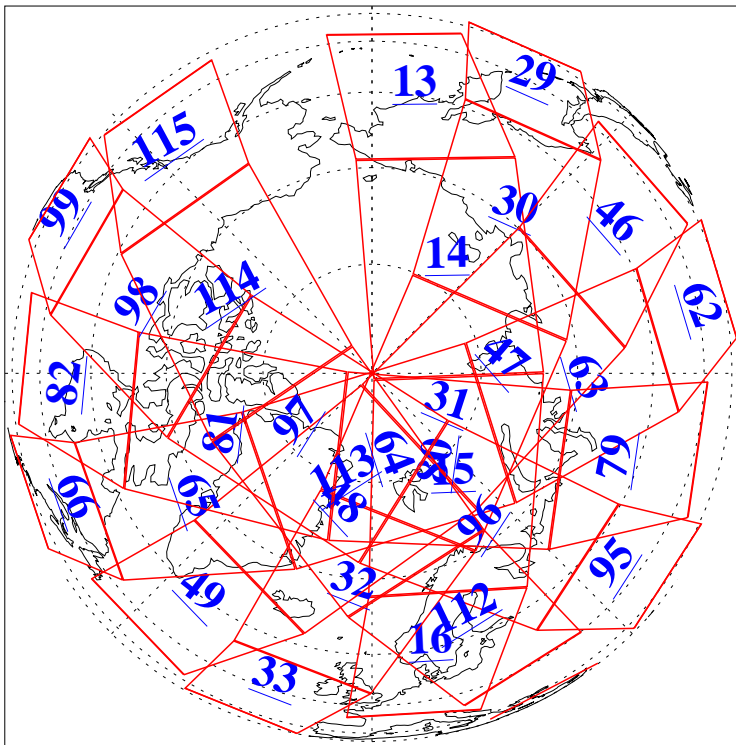

L1B Availability
AMSU Granules: 240
HSB Granules: 0
AIRS Granules: 240

21 Aug 2008
DoY 234
Aqua Day 2301
Granules: 1 to 120

Granules: 121 to 240

Legend: AMSU Available, HSB Available, AIRS Available

L1B Availability
AMSU Granules: 240
HSB Granules: 0
AIRS Granules: 240

21 Aug 2008
DoY 234
Aqua Day 2301
Ascending Granules

Descending Granules

Legend: AMSU Available, HSB Available, AIRS Available

L1B Availability
AMSU Granules: 240
HSB Granules: 0
AIRS Granules: 240

21 Aug 2008
DoY 234
Aqua Day 2301

Northern Hemisphere Granules

Southern Hemisphere Granules

Legend: AMSU Available, HSB Available, **AIRS Available**