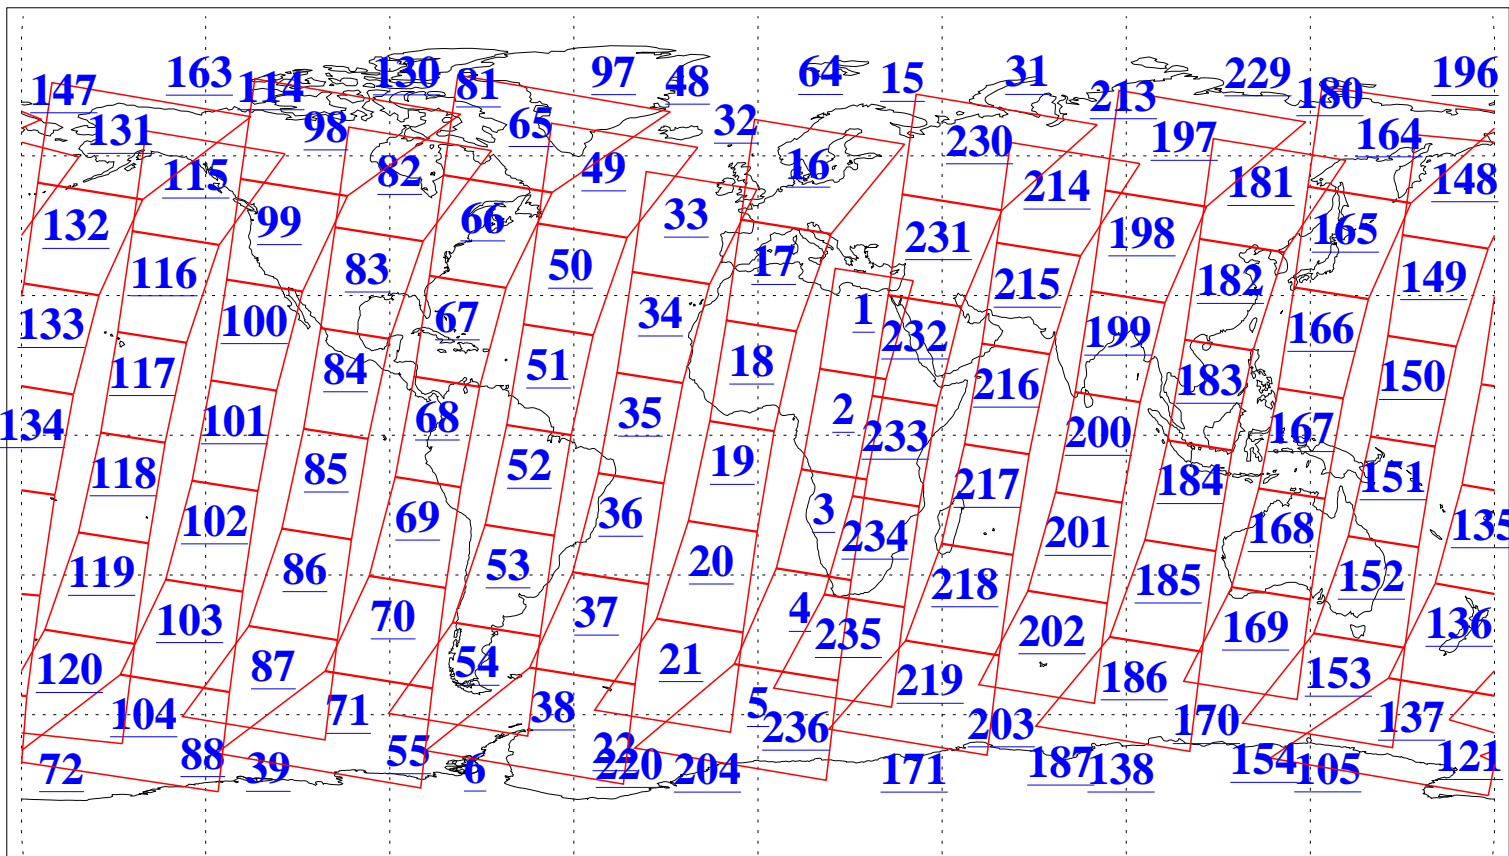

L1B Availability
AMSU Granules: 240
HSB Granules: 0
AIRS Granules: 240

21 Aug 2008
DoY 234
Aqua Day 2301
Granules: 1 to 120

Granules: 121 to 240

Legend: AMSU Available, HSB Available, AIRS Available

L1B Availability
AMSU Granules: 240
HSB Granules: 0
AIRS Granules: 240

21 Aug 2008
DoY 234
Aqua Day 2301
Ascending Granules

Descending Granules

Legend: AMSU Available, HSB Available, AIRS Available

L1B Availability
AMSU Granules: 240
HSB Granules: 0
AIRS Granules: 240

21 Aug 2008
DoY 234
Aqua Day 2301

Northern Hemisphere Granules

Southern Hemisphere Granules

Legend: AMSU Available, HSB Available, **AIRS Available**