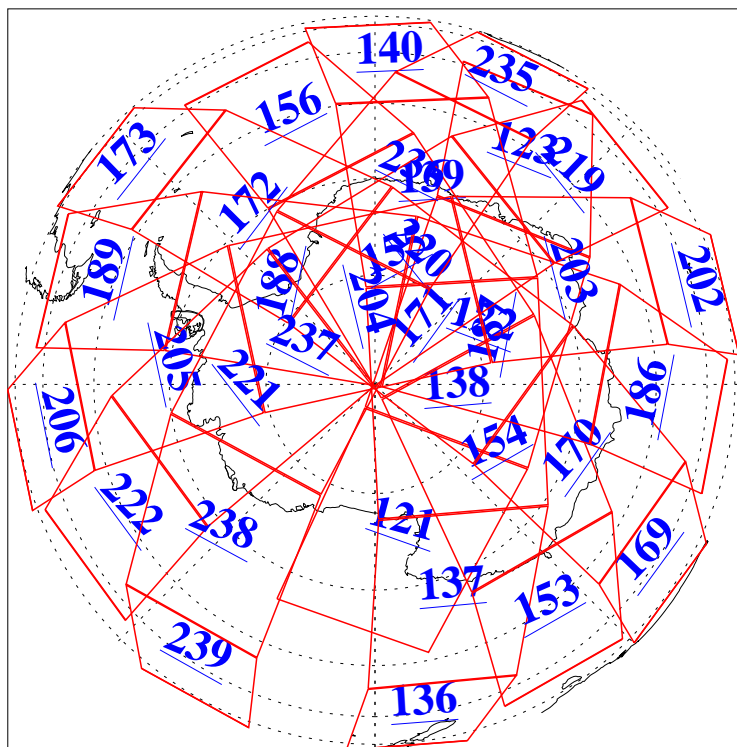

L1B Availability
AMSU Granules: 240
HSB Granules: 0
AIRS Granules: 240

21 Aug 2008
DoY 234
Aqua Day 2301
Granules: 1 to 120

Granules: 121 to 240

Legend: AMSU Available, HSB Available, AIRS Available

L1B Availability
AMSU Granules: 240
HSB Granules: 0
AIRS Granules: 240

21 Aug 2008
DoY 234
Aqua Day 2301
Ascending Granules

Descending Granules

Legend: AMSU Available, HSB Available, AIRS Available

L1B Availability
AMSU Granules: 240
HSB Granules: 0
AIRS Granules: 240

21 Aug 2008
DoY 234
Aqua Day 2301

Northern Hemisphere Granules

Southern Hemisphere Granules

Legend: AMSU Available, HSB Available, **AIRS Available**