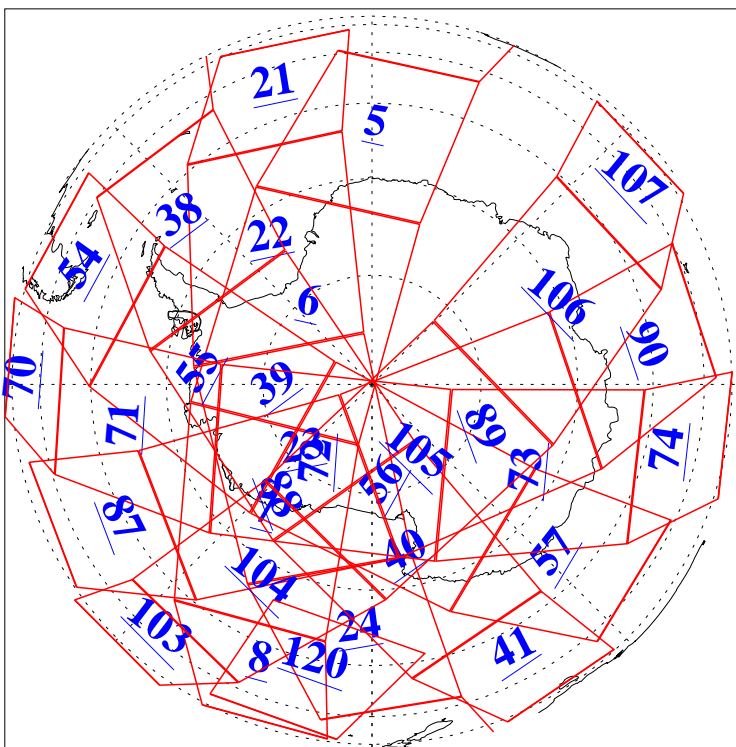

L1B Availability
AMSU Granules: 240
HSB Granules: 0
AIRS Granules: 240

21 Aug 2008
DoY 234
Aqua Day 2301
Granules: 1 to 120

Granules: 121 to 240

Legend: AMSU Available, HSB Available, AIRS Available

L1B Availability
AMSU Granules: 240
HSB Granules: 0
AIRS Granules: 240

21 Aug 2008
DoY 234
Aqua Day 2301
Ascending Granules

Descending Granules

Legend: AMSU Available, HSB Available, AIRS Available

L1B Availability
AMSU Granules: 240
HSB Granules: 0
AIRS Granules: 240

21 Aug 2008
DoY 234
Aqua Day 2301

Northern Hemisphere Granules

Southern Hemisphere Granules

Legend: AMSU Available, HSB Available, **AIRS Available**