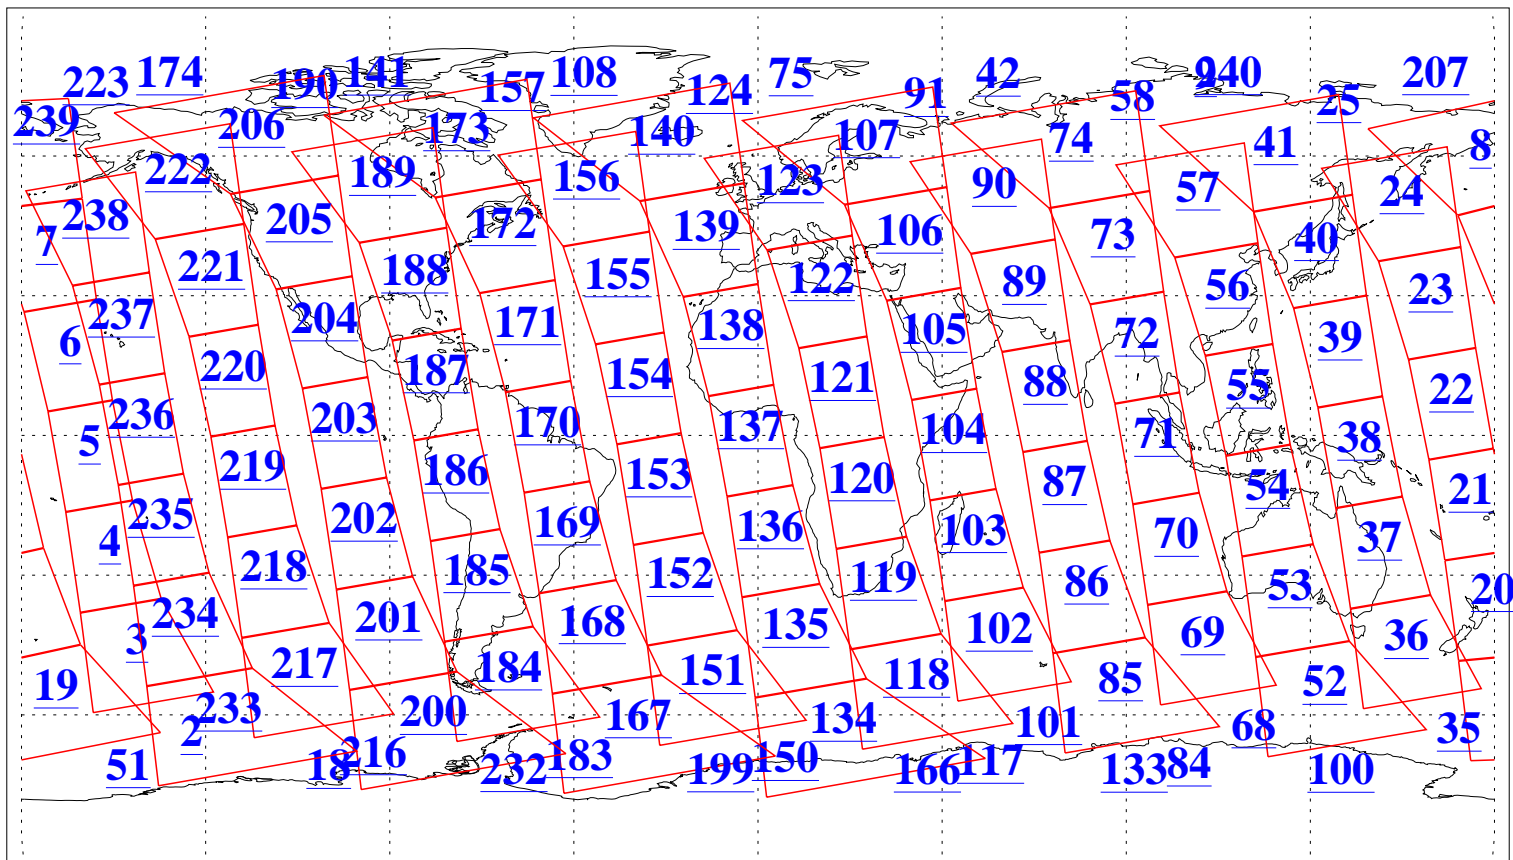

L1B Availability  
AMSU Granules: 240  
HSB Granules: 0  
AIRS Granules: 240

18 Aug 2008  
DoY 231  
Aqua Day 2298  
Granules: 1 to 120

Granules: 121 to 240

Legend: AMSU Available, HSB Available, AIRS Available

L1B Availability  
AMSU Granules: 240  
HSB Granules: 0  
AIRS Granules: 240

18 Aug 2008  
DoY 231  
Aqua Day 2298

Ascending Granules

Descending Granules

Legend: AMSU Available, HSB Available, AIRS Available

L1B Availability  
 AMSU Granules: 240  
 HSB Granules: 0  
 AIRS Granules: 240

18 Aug 2008  
 DoY 231  
 Aqua Day 2298

Northern Hemisphere Granules

Southern Hemisphere Granules

Legend: AMSU Available, HSB Available, AIRS Available