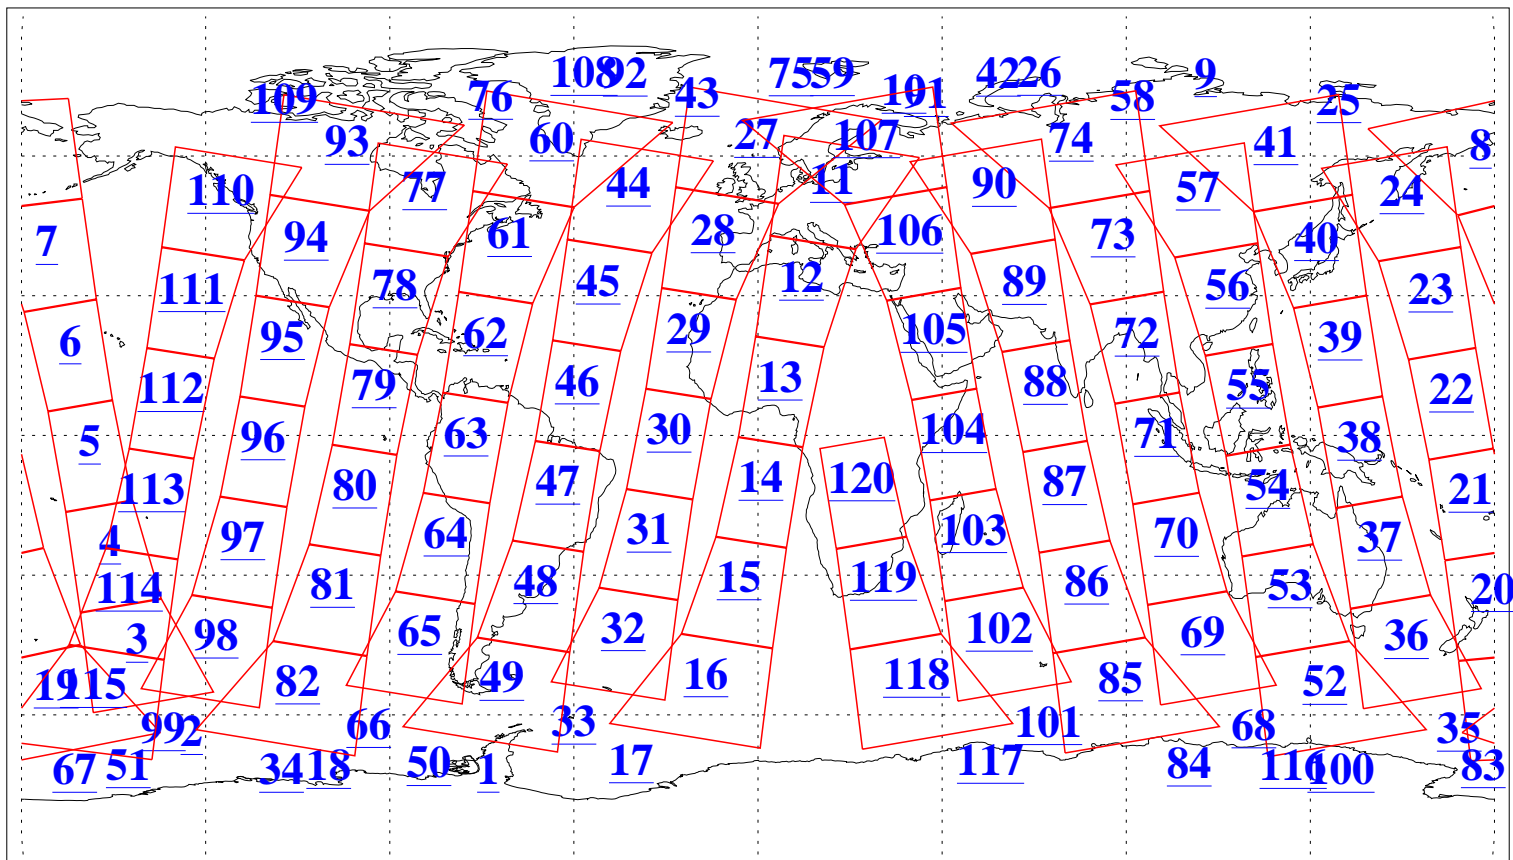

L1B Availability  
AMSU Granules: 240  
HSB Granules: 0  
AIRS Granules: 240

18 Aug 2008  
DoY 231  
Aqua Day 2298  
Granules: 1 to 120

Granules: 121 to 240

Legend: AMSU Available, HSB Available, AIRS Available

L1B Availability  
AMSU Granules: 240  
HSB Granules: 0  
AIRS Granules: 240

18 Aug 2008  
DoY 231  
Aqua Day 2298

Ascending Granules

Descending Granules

Legend: AMSU Available, HSB Available, AIRS Available

L1B Availability  
 AMSU Granules: 240  
 HSB Granules: 0  
 AIRS Granules: 240

18 Aug 2008  
 DoY 231  
 Aqua Day 2298

Northern Hemisphere Granules

Southern Hemisphere Granules

Legend: AMSU Available, HSB Available, AIRS Available