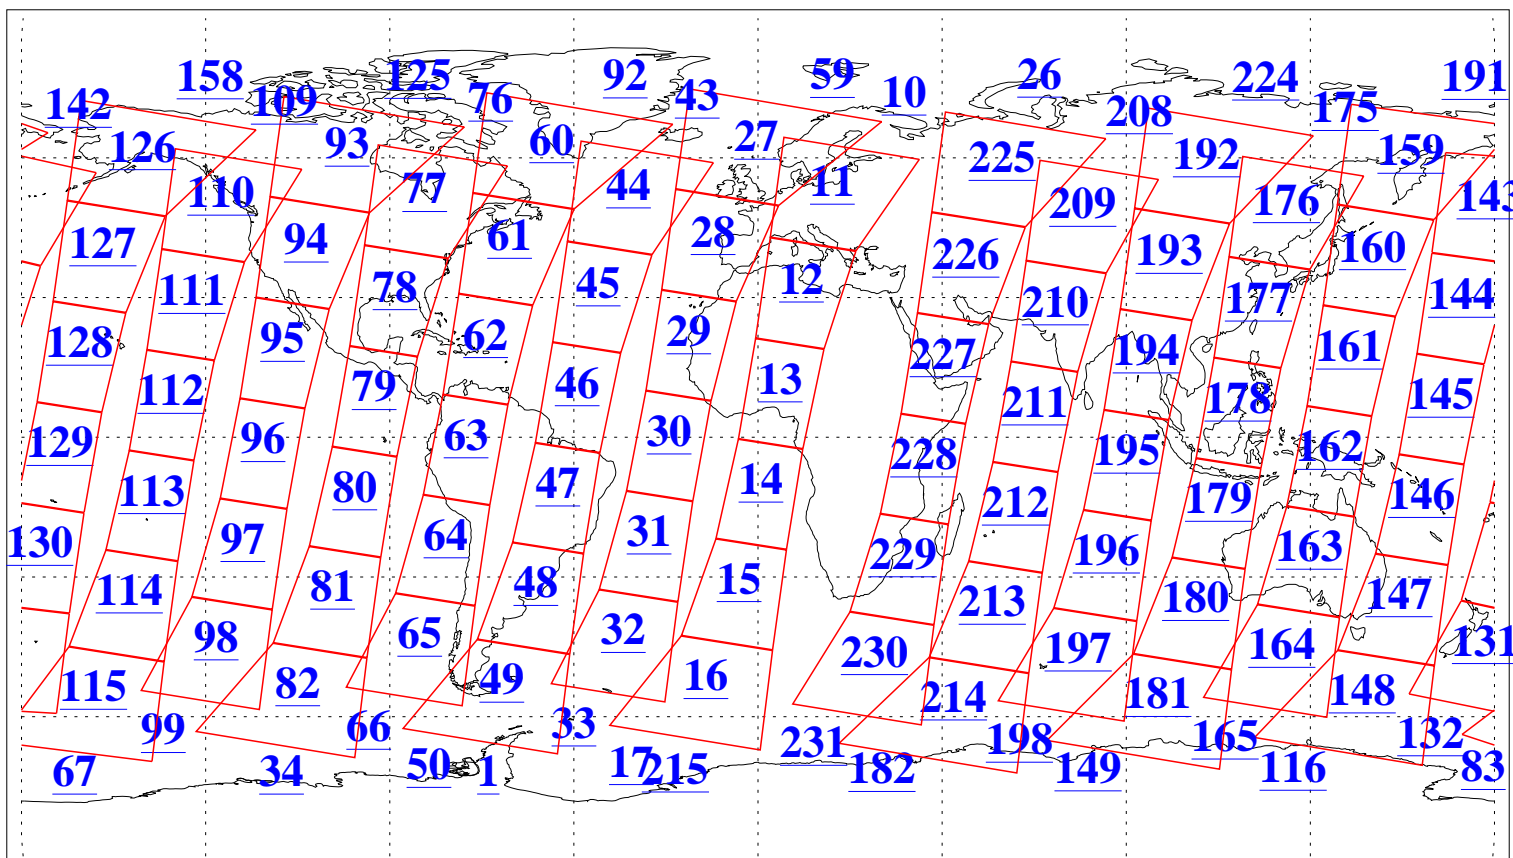

L1B Availability  
AMSU Granules: 240  
HSB Granules: 0  
AIRS Granules: 240

18 Aug 2008  
DoY 231  
Aqua Day 2298  
Granules: 1 to 120

Granules: 121 to 240

Legend: AMSU Available, HSB Available, AIRS Available

L1B Availability  
AMSU Granules: 240  
HSB Granules: 0  
AIRS Granules: 240

18 Aug 2008  
DoY 231  
Aqua Day 2298

Ascending Granules

Descending Granules

Legend: AMSU Available, HSB Available, AIRS Available

L1B Availability  
 AMSU Granules: 240  
 HSB Granules: 0  
 AIRS Granules: 240

18 Aug 2008  
 DoY 231  
 Aqua Day 2298

Northern Hemisphere Granules

Southern Hemisphere Granules

Legend: AMSU Available, HSB Available, AIRS Available