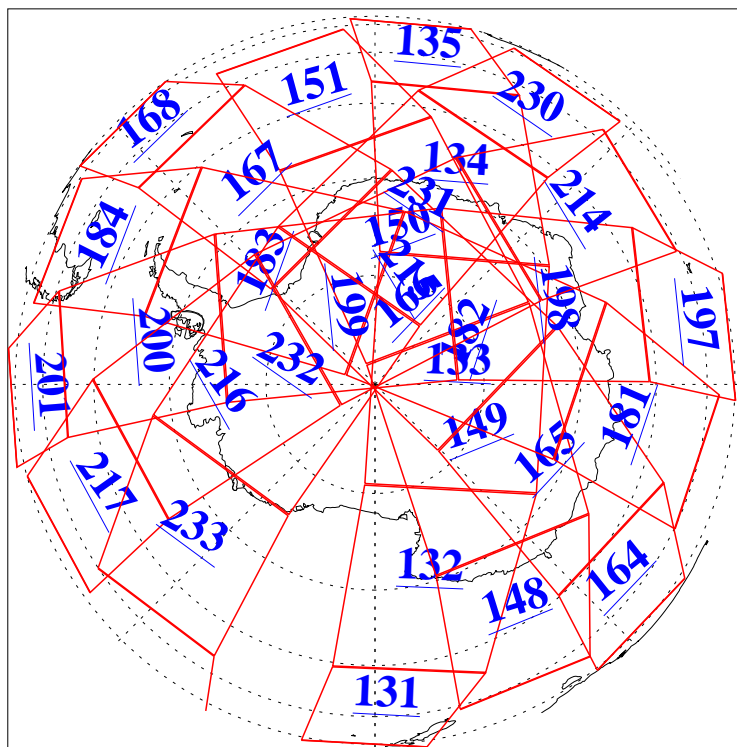

L1B Availability  
AMSU Granules: 240  
HSB Granules: 0  
AIRS Granules: 240

18 Aug 2008  
DoY 231  
Aqua Day 2298  
Granules: 1 to 120

Granules: 121 to 240

Legend: AMSU Available, HSB Available, AIRS Available

L1B Availability  
AMSU Granules: 240  
HSB Granules: 0  
AIRS Granules: 240

18 Aug 2008  
DoY 231  
Aqua Day 2298

Ascending Granules

Descending Granules

Legend: AMSU Available, HSB Available, AIRS Available

L1B Availability  
 AMSU Granules: 240  
 HSB Granules: 0  
 AIRS Granules: 240

18 Aug 2008  
 DoY 231  
 Aqua Day 2298

Northern Hemisphere Granules

Southern Hemisphere Granules

Legend: AMSU Available, HSB Available, AIRS Available