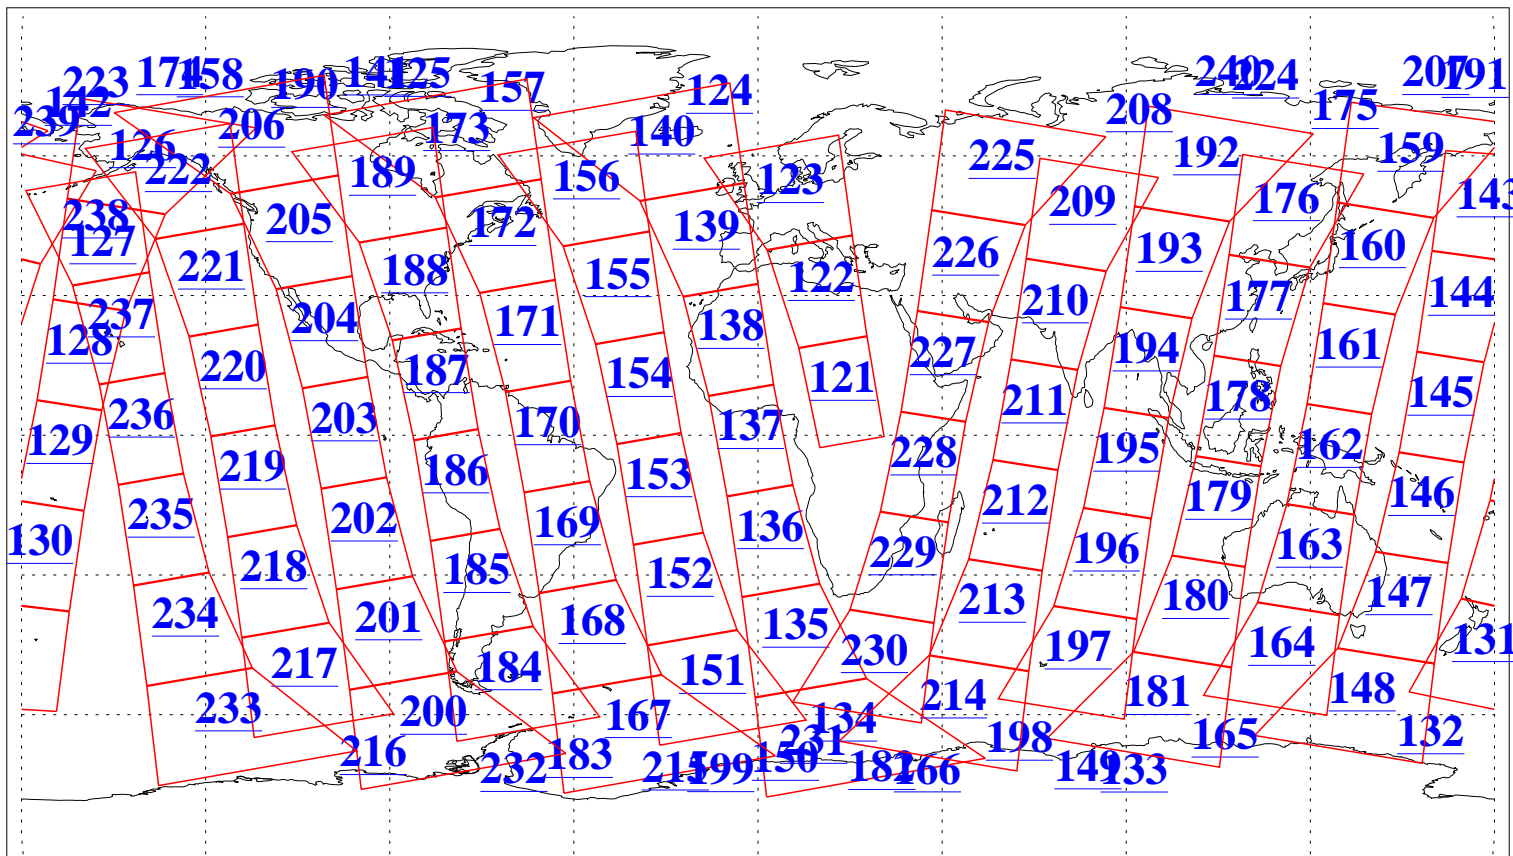

L1B Availability  
AMSU Granules: 240  
HSB Granules: 0  
AIRS Granules: 240

18 Aug 2008  
DoY 231  
Aqua Day 2298  
Granules: 1 to 120

Granules: 121 to 240

Legend: AMSU Available, HSB Available, AIRS Available

L1B Availability  
AMSU Granules: 240  
HSB Granules: 0  
AIRS Granules: 240

18 Aug 2008  
DoY 231  
Aqua Day 2298

Ascending Granules

Descending Granules

Legend: AMSU Available, HSB Available, AIRS Available

L1B Availability  
 AMSU Granules: 240  
 HSB Granules: 0  
 AIRS Granules: 240

18 Aug 2008  
 DoY 231  
 Aqua Day 2298

Northern Hemisphere Granules

Southern Hemisphere Granules

Legend: AMSU Available, HSB Available, AIRS Available