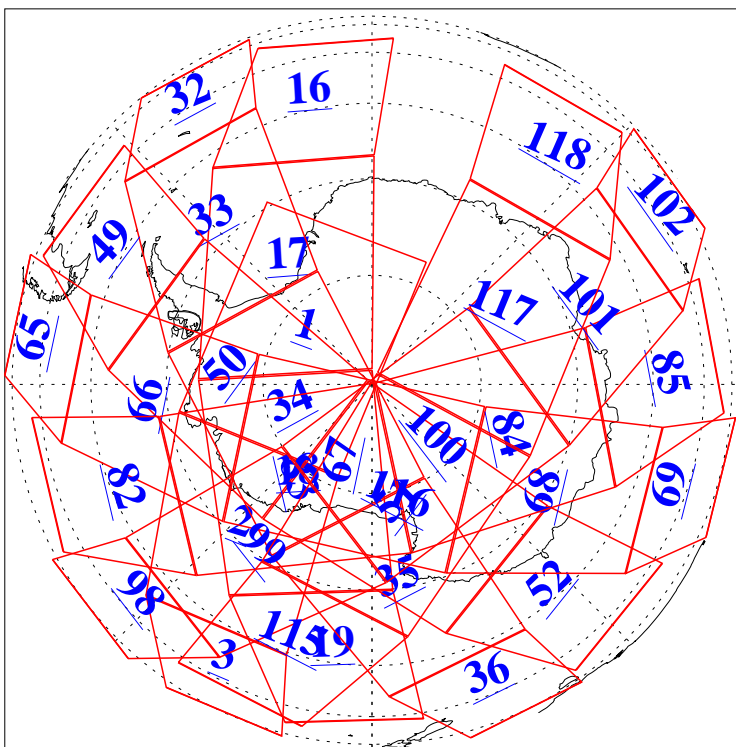

L1B Availability  
AMSU Granules: 240  
HSB Granules: 0  
AIRS Granules: 240

18 Aug 2008  
DoY 231  
Aqua Day 2298  
Granules: 1 to 120

Granules: 121 to 240

Legend: AMSU Available, HSB Available, AIRS Available

L1B Availability  
AMSU Granules: 240  
HSB Granules: 0  
AIRS Granules: 240

18 Aug 2008  
DoY 231  
Aqua Day 2298

Ascending Granules

Descending Granules

Legend: AMSU Available, HSB Available, AIRS Available

L1B Availability  
 AMSU Granules: 240  
 HSB Granules: 0  
 AIRS Granules: 240

18 Aug 2008  
 DoY 231  
 Aqua Day 2298

Northern Hemisphere Granules

Southern Hemisphere Granules

Legend: AMSU Available, HSB Available, AIRS Available