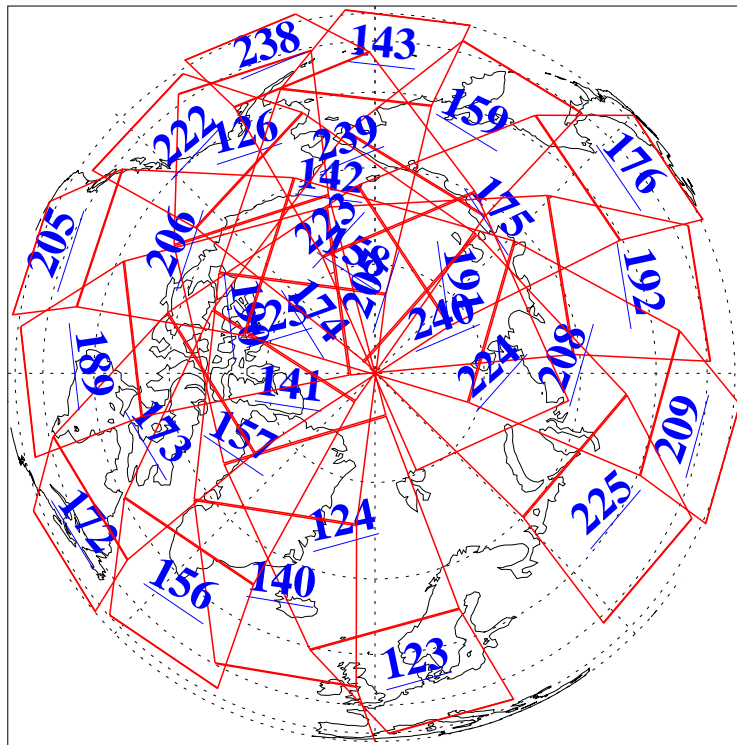

L1B Availability  
AMSU Granules: 240  
HSB Granules: 0  
AIRS Granules: 240

18 Aug 2008  
DoY 231  
Aqua Day 2298  
Granules: 1 to 120

Granules: 121 to 240

Legend: AMSU Available, HSB Available, AIRS Available

L1B Availability  
AMSU Granules: 240  
HSB Granules: 0  
AIRS Granules: 240

18 Aug 2008  
DoY 231  
Aqua Day 2298

Ascending Granules

Descending Granules

Legend: AMSU Available, HSB Available, AIRS Available

L1B Availability  
 AMSU Granules: 240  
 HSB Granules: 0  
 AIRS Granules: 240

18 Aug 2008  
 DoY 231  
 Aqua Day 2298

Northern Hemisphere Granules

Southern Hemisphere Granules

Legend: AMSU Available, HSB Available, AIRS Available