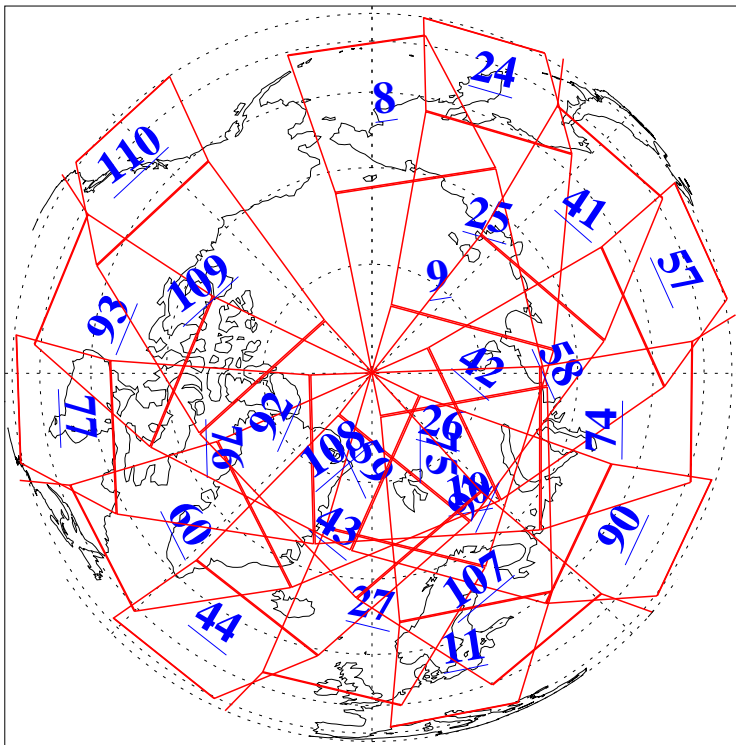

L1B Availability  
AMSU Granules: 240  
HSB Granules: 0  
AIRS Granules: 240

18 Aug 2008  
DoY 231  
Aqua Day 2298  
Granules: 1 to 120

Granules: 121 to 240

Legend: AMSU Available, HSB Available, AIRS Available

L1B Availability  
AMSU Granules: 240  
HSB Granules: 0  
AIRS Granules: 240

18 Aug 2008  
DoY 231  
Aqua Day 2298

Ascending Granules

Descending Granules

Legend: AMSU Available, HSB Available, AIRS Available

L1B Availability  
 AMSU Granules: 240  
 HSB Granules: 0  
 AIRS Granules: 240

18 Aug 2008  
 DoY 231  
 Aqua Day 2298

Northern Hemisphere Granules

Southern Hemisphere Granules

Legend: AMSU Available, HSB Available, AIRS Available