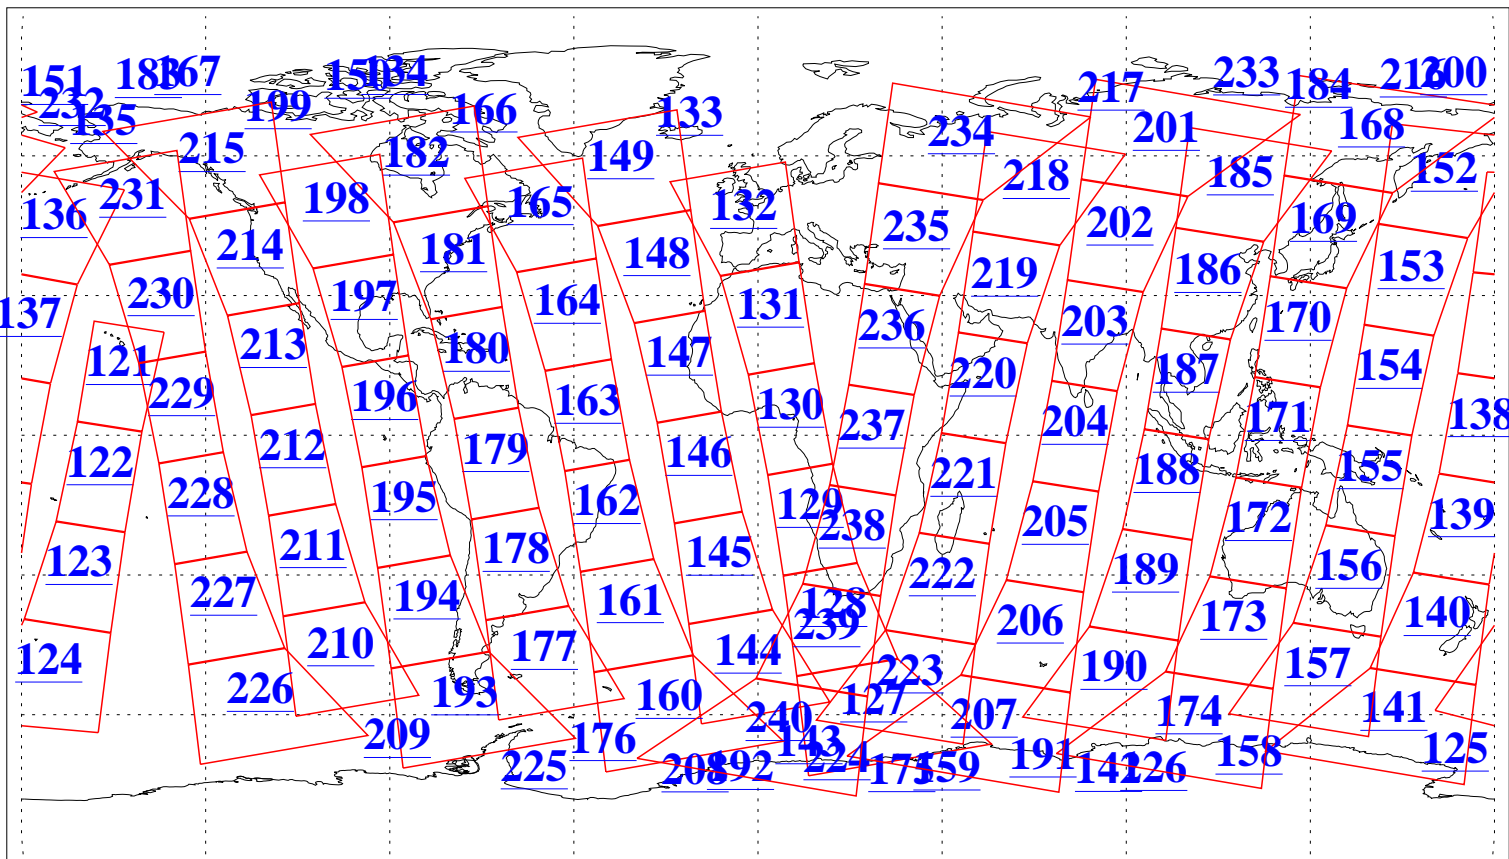

L1B Availability
AMSU Granules: 240
HSB Granules: 0
AIRS Granules: 240

17 Aug 2008
DoY 230
Aqua Day 2297
Granules: 1 to 120

Granules: 121 to 240

Legend: AMSU Available, HSB Available, AIRS Available

L1B Availability
AMSU Granules: 240
HSB Granules: 0
AIRS Granules: 240

17 Aug 2008
DoY 230
Aqua Day 2297

Ascending Granules

Descending Granules

Legend: AMSU Available, HSB Available, AIRS Available

L1B Availability
 AMSU Granules: 240
 HSB Granules: 0
 AIRS Granules: 240

17 Aug 2008
 DoY 230
 Aqua Day 2297

Northern Hemisphere Granules

Southern Hemisphere Granules

Legend: AMSU Available, HSB Available, AIRS Available