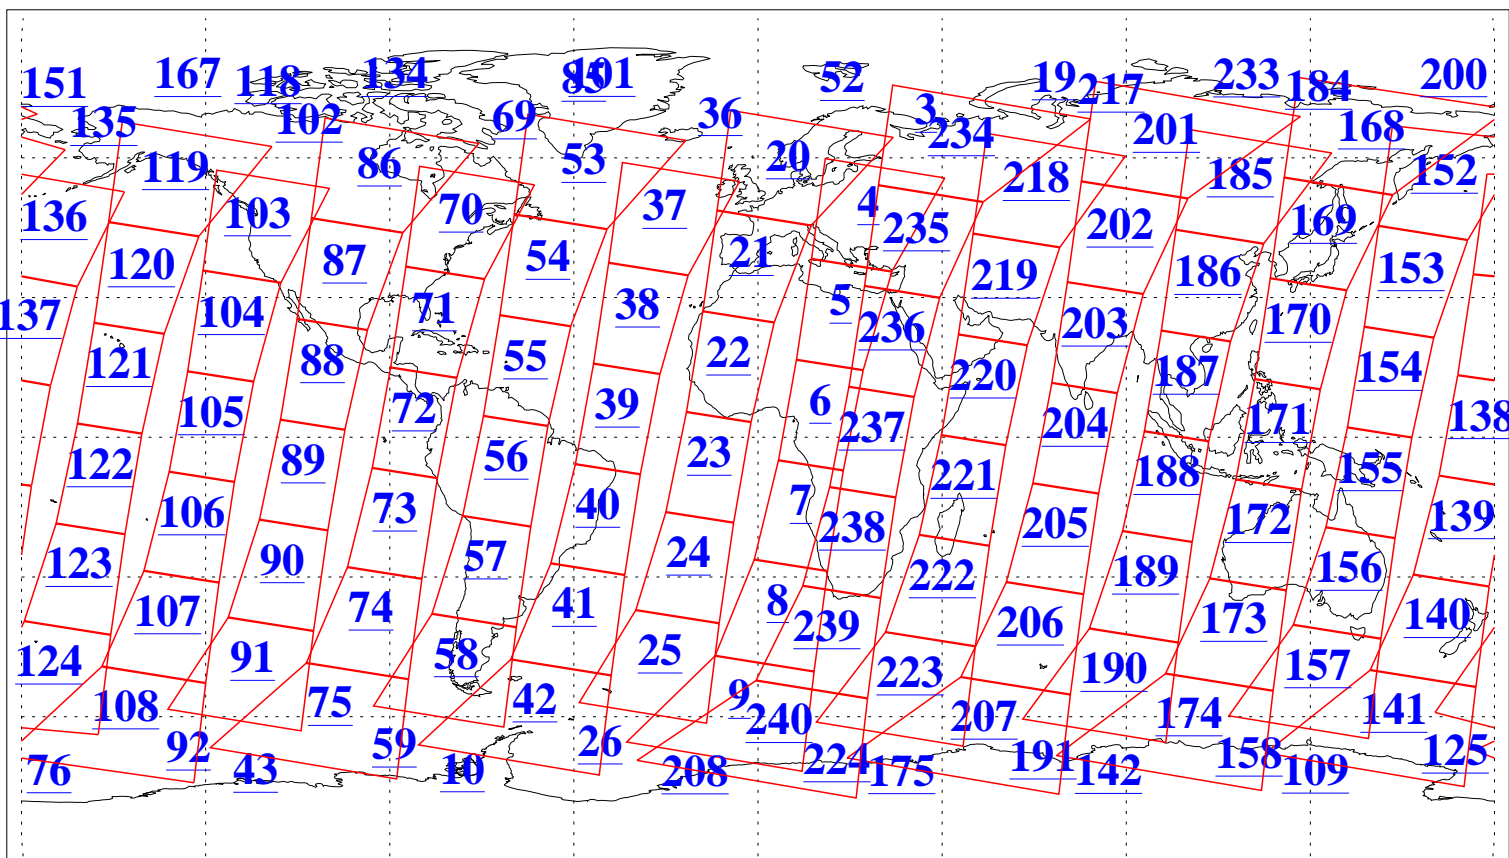

L1B Availability
AMSU Granules: 240
HSB Granules: 0
AIRS Granules: 240

17 Aug 2008
DoY 230
Aqua Day 2297
Granules: 1 to 120

Granules: 121 to 240

Legend: AMSU Available, HSB Available, AIRS Available

L1B Availability
AMSU Granules: 240
HSB Granules: 0
AIRS Granules: 240

17 Aug 2008
DoY 230
Aqua Day 2297

Ascending Granules

Descending Granules

Legend: AMSU Available, HSB Available, AIRS Available

L1B Availability
 AMSU Granules: 240
 HSB Granules: 0
 AIRS Granules: 240

17 Aug 2008
 DoY 230
 Aqua Day 2297

Northern Hemisphere Granules

Southern Hemisphere Granules

Legend: AMSU Available, HSB Available, AIRS Available