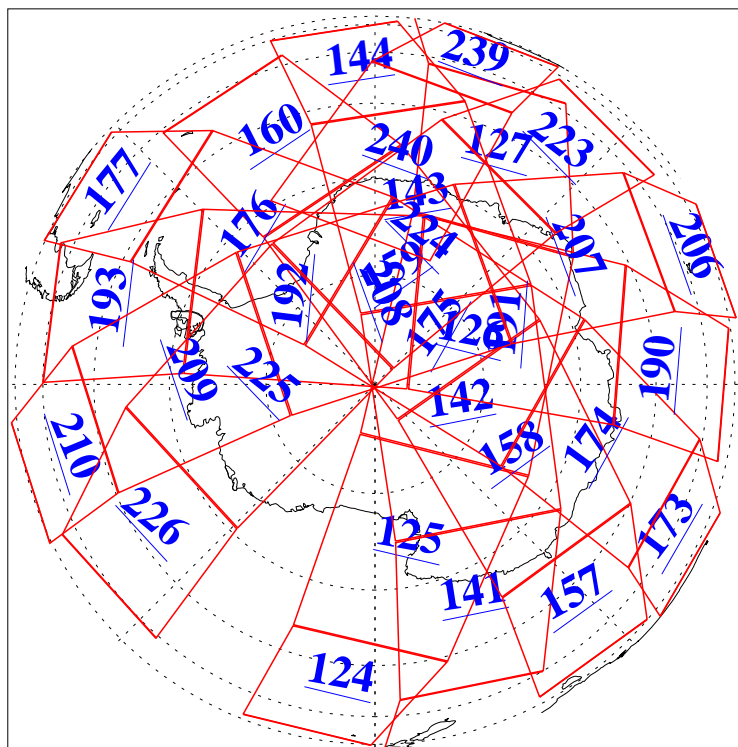

L1B Availability
AMSU Granules: 240
HSB Granules: 0
AIRS Granules: 240

17 Aug 2008
DoY 230
Aqua Day 2297
Granules: 1 to 120

Granules: 121 to 240

Legend: AMSU Available, HSB Available, AIRS Available

L1B Availability
AMSU Granules: 240
HSB Granules: 0
AIRS Granules: 240

17 Aug 2008
DoY 230
Aqua Day 2297

Ascending Granules

Descending Granules

Legend: AMSU Available, HSB Available, AIRS Available

L1B Availability
 AMSU Granules: 240
 HSB Granules: 0
 AIRS Granules: 240

17 Aug 2008
 DoY 230
 Aqua Day 2297

Northern Hemisphere Granules

Southern Hemisphere Granules

Legend: AMSU Available, HSB Available, AIRS Available