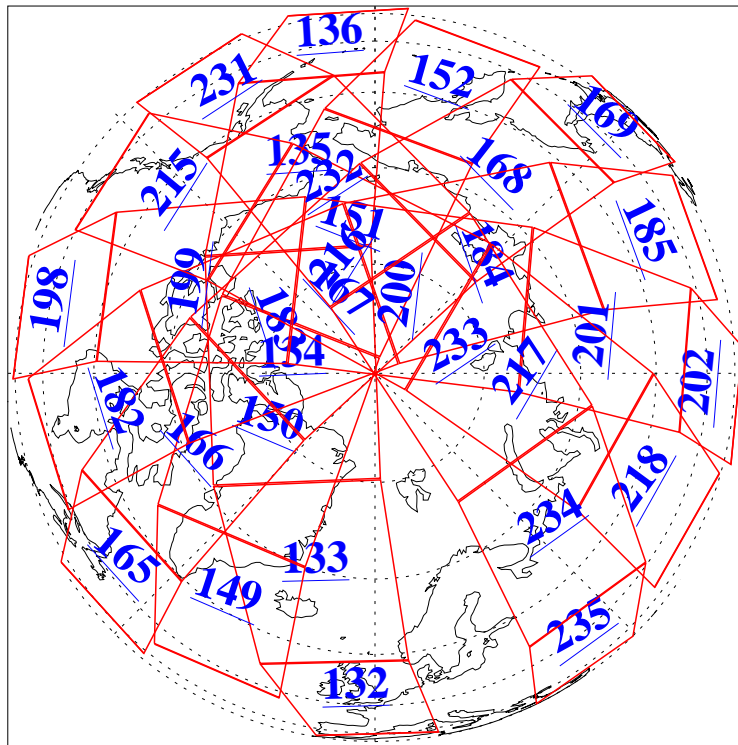

17 Aug 2008
DoY 230
Aqua Day 2297

Ascending Granules

Descending Granules

Legend: AMSU Available, HSB Available, AIRS Available

L1B Availability
 AMSU Granules: 240
 HSB Granules: 0
 AIRS Granules: 240

17 Aug 2008
 DoY 230
 Aqua Day 2297

Northern Hemisphere Granules

Southern Hemisphere Granules

Legend: AMSU Available, HSB Available, AIRS Available