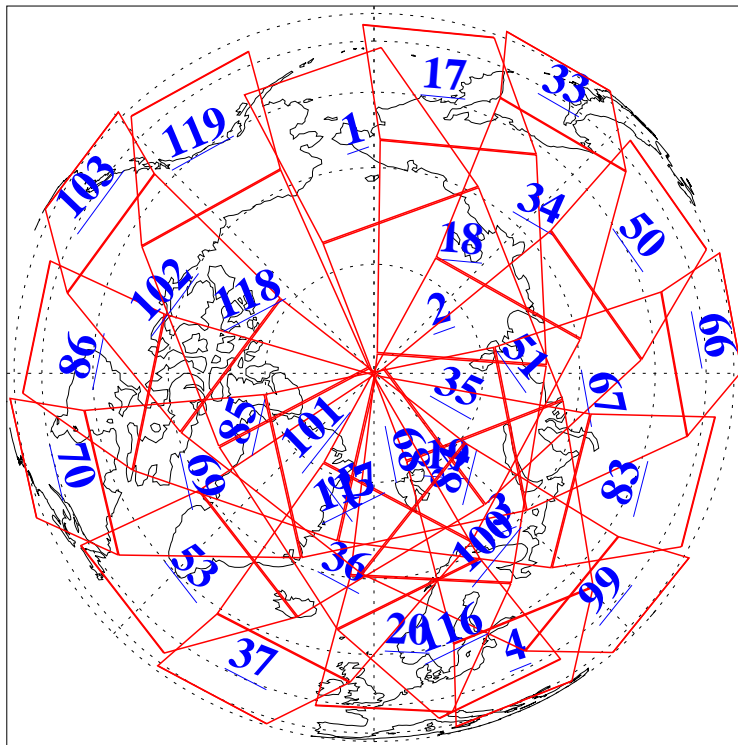

L1B Availability
AMSU Granules: 240
HSB Granules: 0
AIRS Granules: 240

17 Aug 2008
DoY 230
Aqua Day 2297
Granules: 1 to 120

Granules: 121 to 240

Legend: AMSU Available, HSB Available, AIRS Available

L1B Availability
AMSU Granules: 240
HSB Granules: 0
AIRS Granules: 240

17 Aug 2008
DoY 230
Aqua Day 2297

Ascending Granules

Descending Granules

Legend: AMSU Available, HSB Available, AIRS Available

L1B Availability
 AMSU Granules: 240
 HSB Granules: 0
 AIRS Granules: 240

17 Aug 2008
 DoY 230
 Aqua Day 2297

Northern Hemisphere Granules

Southern Hemisphere Granules

Legend: AMSU Available, HSB Available, AIRS Available