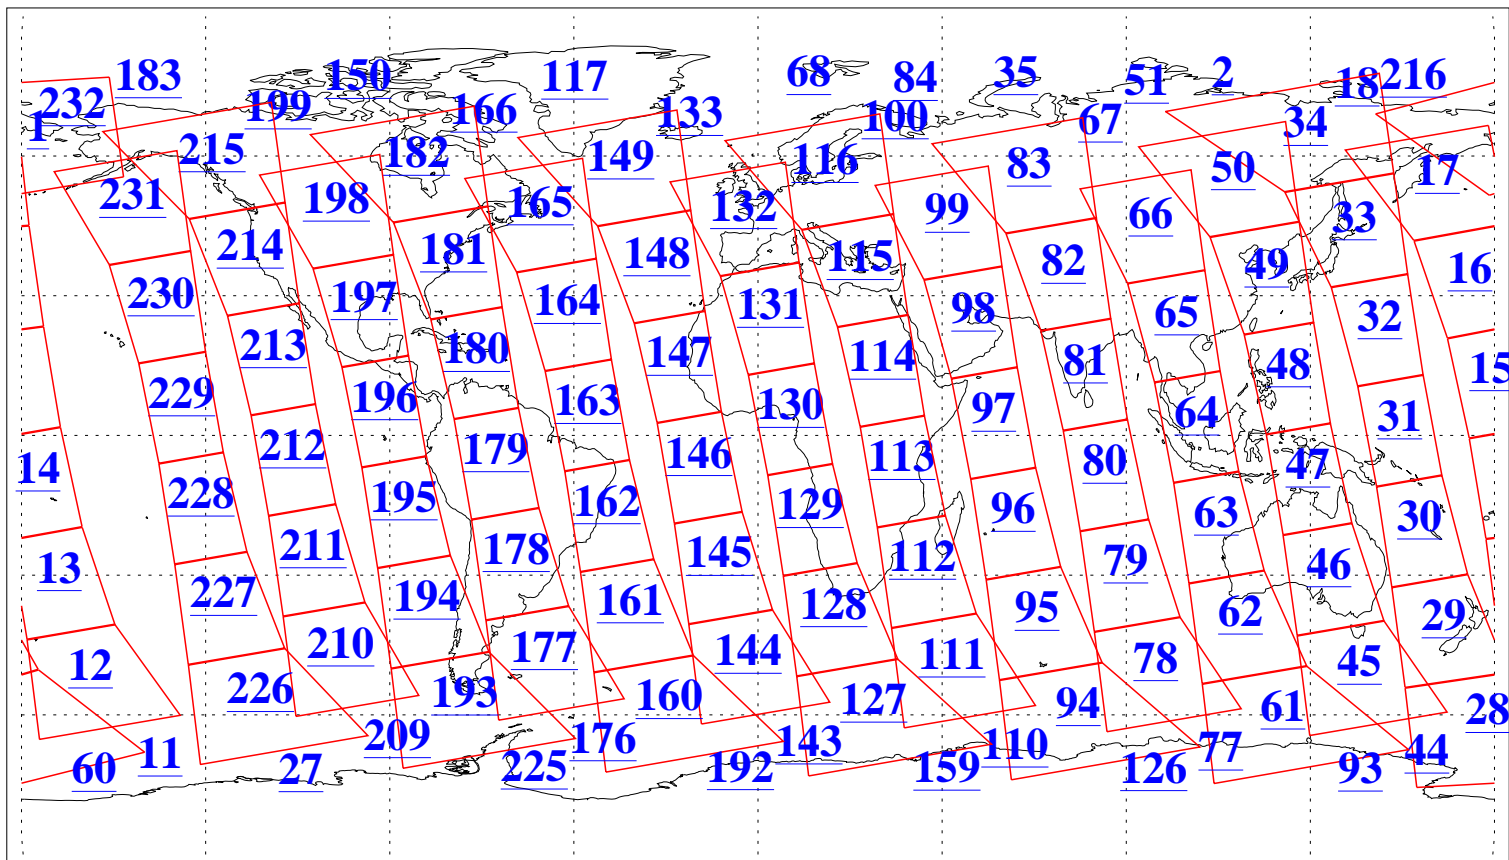

L1B Availability
AMSU Granules: 240
HSB Granules: 0
AIRS Granules: 240

17 Aug 2008
DoY 230
Aqua Day 2297
Granules: 1 to 120

Granules: 121 to 240

Legend: AMSU Available, HSB Available, AIRS Available

L1B Availability
AMSU Granules: 240
HSB Granules: 0
AIRS Granules: 240

17 Aug 2008
DoY 230
Aqua Day 2297

Ascending Granules

Descending Granules

Legend: AMSU Available, HSB Available, AIRS Available

L1B Availability
 AMSU Granules: 240
 HSB Granules: 0
 AIRS Granules: 240

17 Aug 2008
 DoY 230
 Aqua Day 2297

Northern Hemisphere Granules

Southern Hemisphere Granules

Legend: AMSU Available, HSB Available, AIRS Available