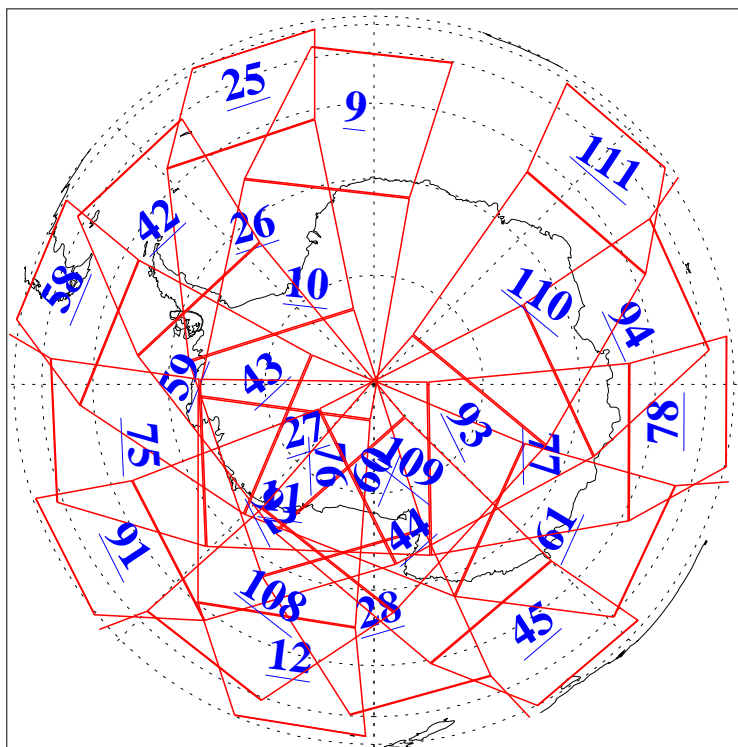

L1B Availability
AMSU Granules: 240
HSB Granules: 0
AIRS Granules: 240

17 Aug 2008
DoY 230
Aqua Day 2297
Granules: 1 to 120

Granules: 121 to 240

Legend: AMSU Available, HSB Available, AIRS Available

L1B Availability
AMSU Granules: 240
HSB Granules: 0
AIRS Granules: 240

17 Aug 2008
DoY 230
Aqua Day 2297

Ascending Granules

Descending Granules

Legend: AMSU Available, HSB Available, AIRS Available

L1B Availability
 AMSU Granules: 240
 HSB Granules: 0
 AIRS Granules: 240

17 Aug 2008
 DoY 230
 Aqua Day 2297

Northern Hemisphere Granules

Southern Hemisphere Granules

Legend: AMSU Available, HSB Available, AIRS Available