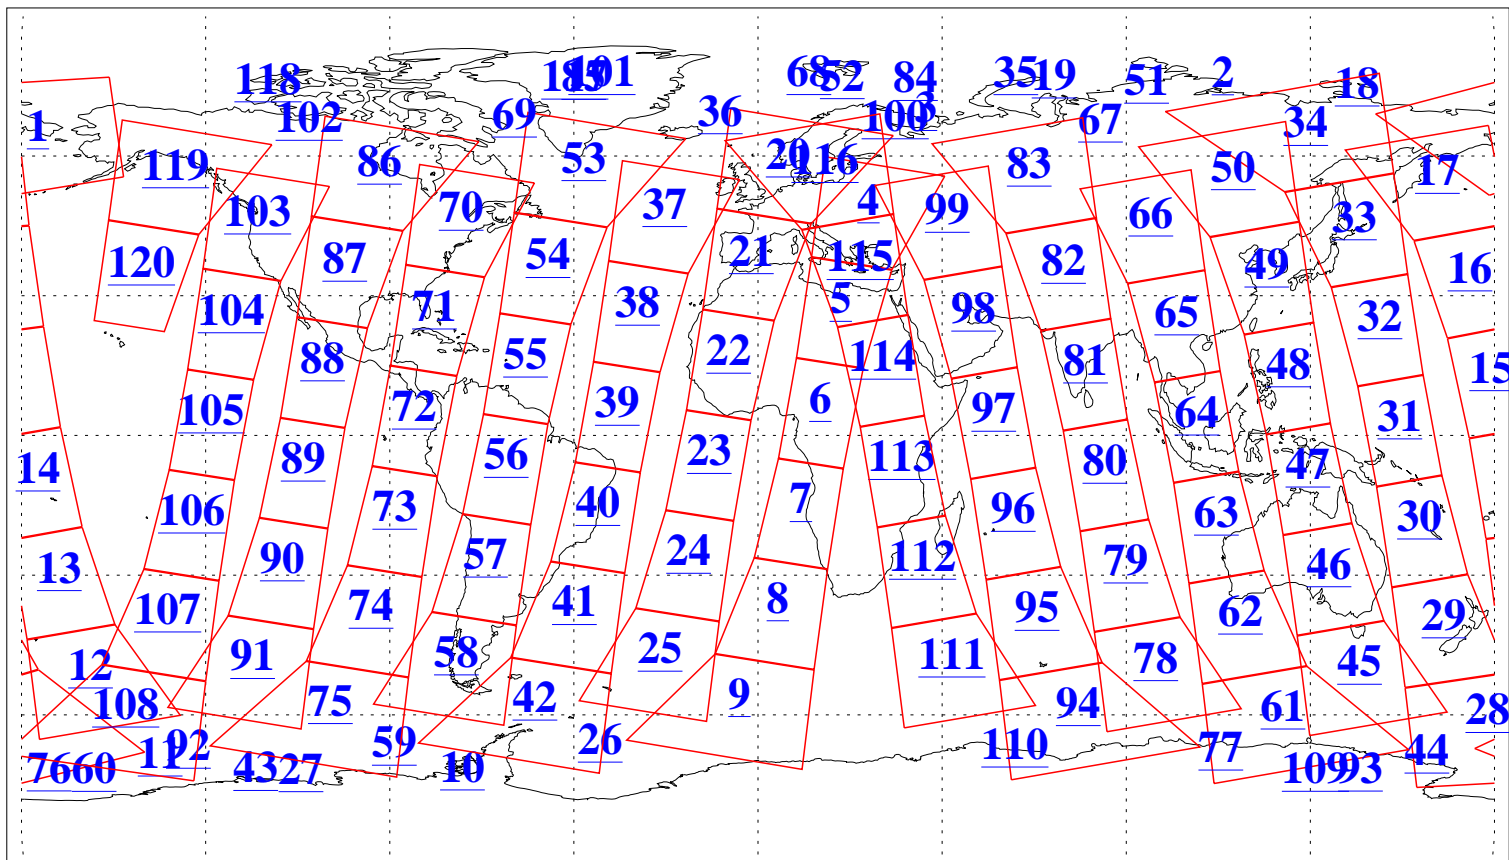

L1B Availability
AMSU Granules: 240
HSB Granules: 0
AIRS Granules: 240

17 Aug 2008
DoY 230
Aqua Day 2297
Granules: 1 to 120

Granules: 121 to 240

Legend: AMSU Available, HSB Available, AIRS Available

L1B Availability
AMSU Granules: 240
HSB Granules: 0
AIRS Granules: 240

17 Aug 2008
DoY 230
Aqua Day 2297

Ascending Granules

Descending Granules

Legend: AMSU Available, HSB Available, AIRS Available

L1B Availability
 AMSU Granules: 240
 HSB Granules: 0
 AIRS Granules: 240

17 Aug 2008
 DoY 230
 Aqua Day 2297

Northern Hemisphere Granules

Southern Hemisphere Granules

Legend: AMSU Available, HSB Available, AIRS Available