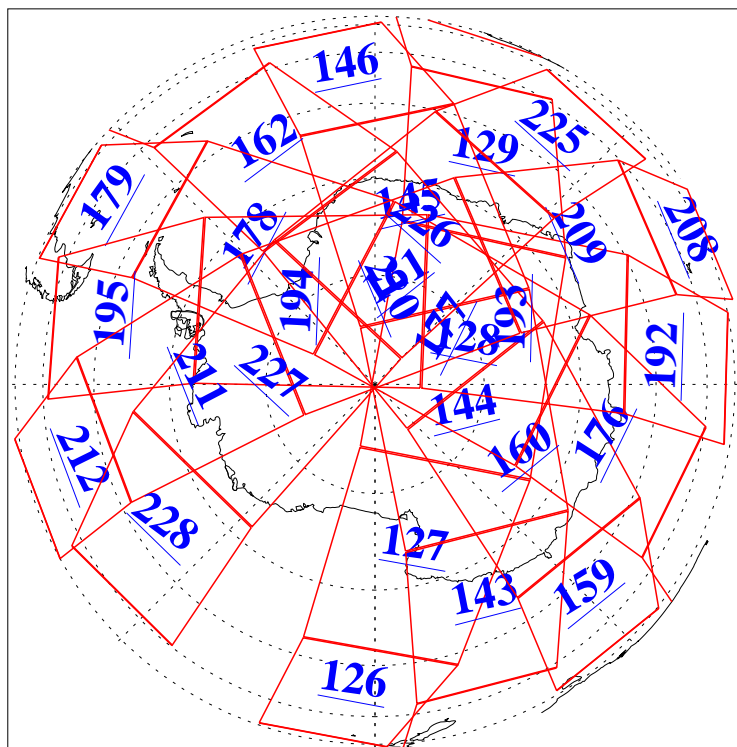

L1B Availability
AMSU Granules: 240
HSB Granules: 0
AIRS Granules: 240

15 Aug 2008
DoY 228
Aqua Day 2295
Granules: 1 to 120

Granules: 121 to 240

Legend: AMSU Available, HSB Available, AIRS Available

L1B Availability
AMSU Granules: 240
HSB Granules: 0
AIRS Granules: 240

15 Aug 2008
DoY 228
Aqua Day 2295

Ascending Granules

Descending Granules

Legend: AMSU Available, HSB Available, AIRS Available

L1B Availability
 AMSU Granules: 240
 HSB Granules: 0
 AIRS Granules: 240

15 Aug 2008
 DoY 228
 Aqua Day 2295

Northern Hemisphere Granules

Southern Hemisphere Granules

Legend: AMSU Available, ~~HSB Available~~, AIRS Available