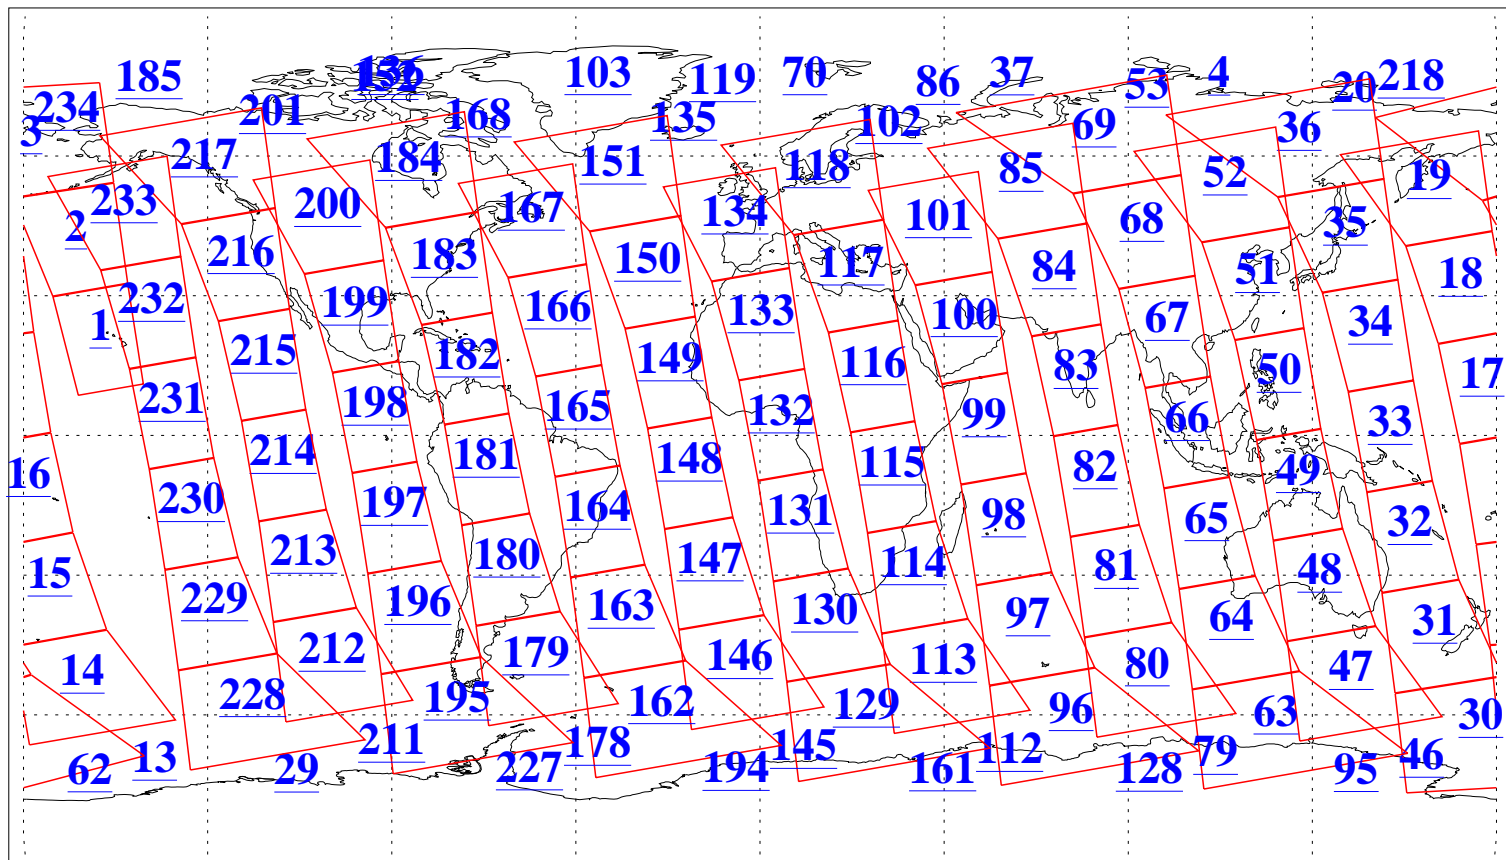

L1B Availability
AMSU Granules: 240
HSB Granules: 0
AIRS Granules: 240

15 Aug 2008
DoY 228
Aqua Day 2295
Granules: 1 to 120

Granules: 121 to 240

Legend: AMSU Available, HSB Available, AIRS Available

L1B Availability
AMSU Granules: 240
HSB Granules: 0
AIRS Granules: 240

15 Aug 2008
DoY 228
Aqua Day 2295

Ascending Granules

Descending Granules

Legend: AMSU Available, HSB Available, AIRS Available

L1B Availability
 AMSU Granules: 240
 HSB Granules: 0
 AIRS Granules: 240

15 Aug 2008
 DoY 228
 Aqua Day 2295