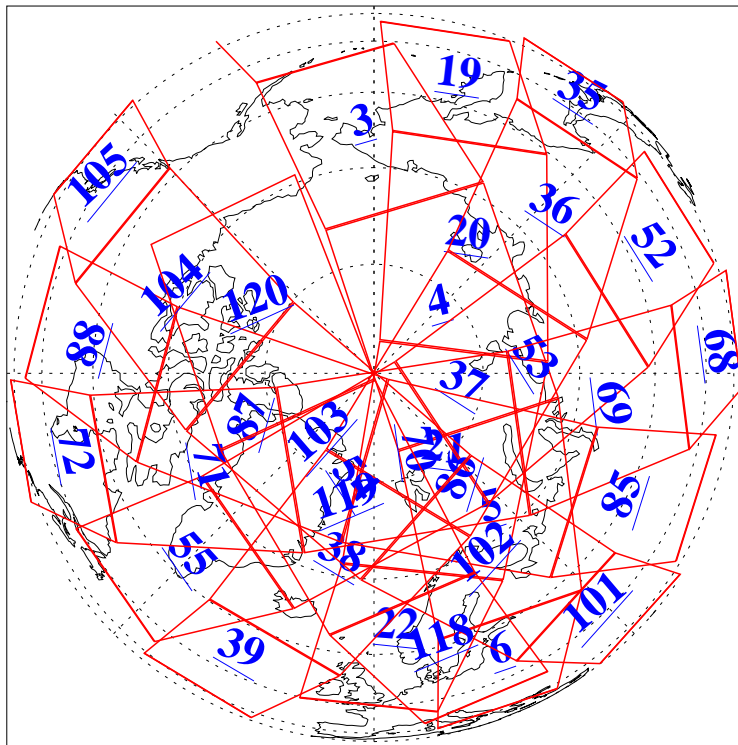

L1B Availability
AMSU Granules: 240
HSB Granules: 0
AIRS Granules: 240

15 Aug 2008
DoY 228
Aqua Day 2295
Granules: 1 to 120

Granules: 121 to 240

Legend: AMSU Available, HSB Available, AIRS Available

L1B Availability
AMSU Granules: 240
HSB Granules: 0
AIRS Granules: 240

15 Aug 2008
DoY 228
Aqua Day 2295

Ascending Granules

Descending Granules

Legend: AMSU Available, HSB Available, AIRS Available

L1B Availability
 AMSU Granules: 240
 HSB Granules: 0
 AIRS Granules: 240

15 Aug 2008
 DoY 228
 Aqua Day 2295

Northern Hemisphere Granules

Southern Hemisphere Granules

Legend: AMSU Available, ~~HSB Available~~, AIRS Available