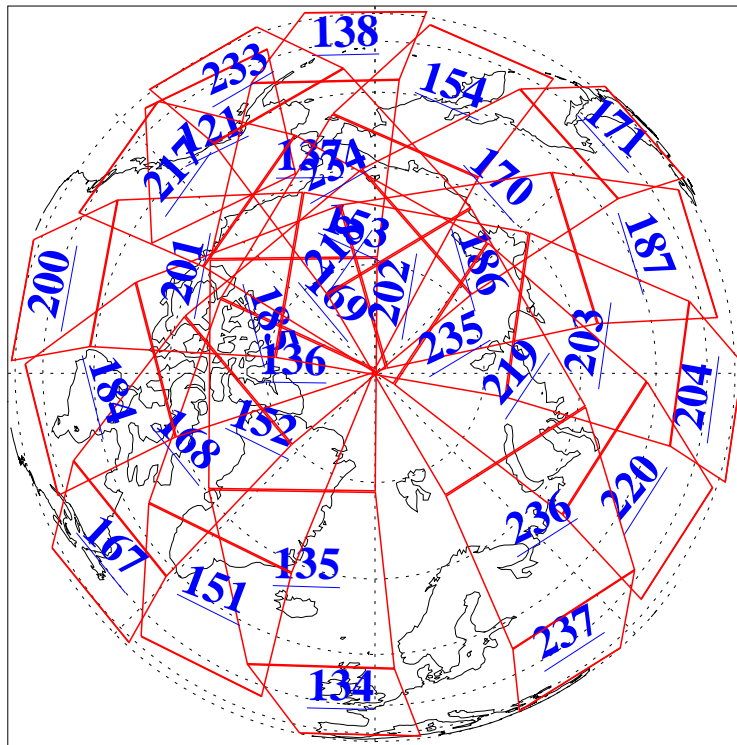

L1B Availability
AMSU Granules: 240
HSB Granules: 0
AIRS Granules: 240

15 Aug 2008
DoY 228
Aqua Day 2295
Granules: 1 to 120

Granules: 121 to 240

Legend: AMSU Available, HSB Available, AIRS Available

L1B Availability
AMSU Granules: 240
HSB Granules: 0
AIRS Granules: 240

15 Aug 2008
DoY 228
Aqua Day 2295

Ascending Granules

Descending Granules

Legend: AMSU Available, HSB Available, AIRS Available

L1B Availability
 AMSU Granules: 240
 HSB Granules: 0
 AIRS Granules: 240

15 Aug 2008
 DoY 228
 Aqua Day 2295

Northern Hemisphere Granules

Southern Hemisphere Granules

Legend: AMSU Available, ~~HSB Available~~, AIRS Available