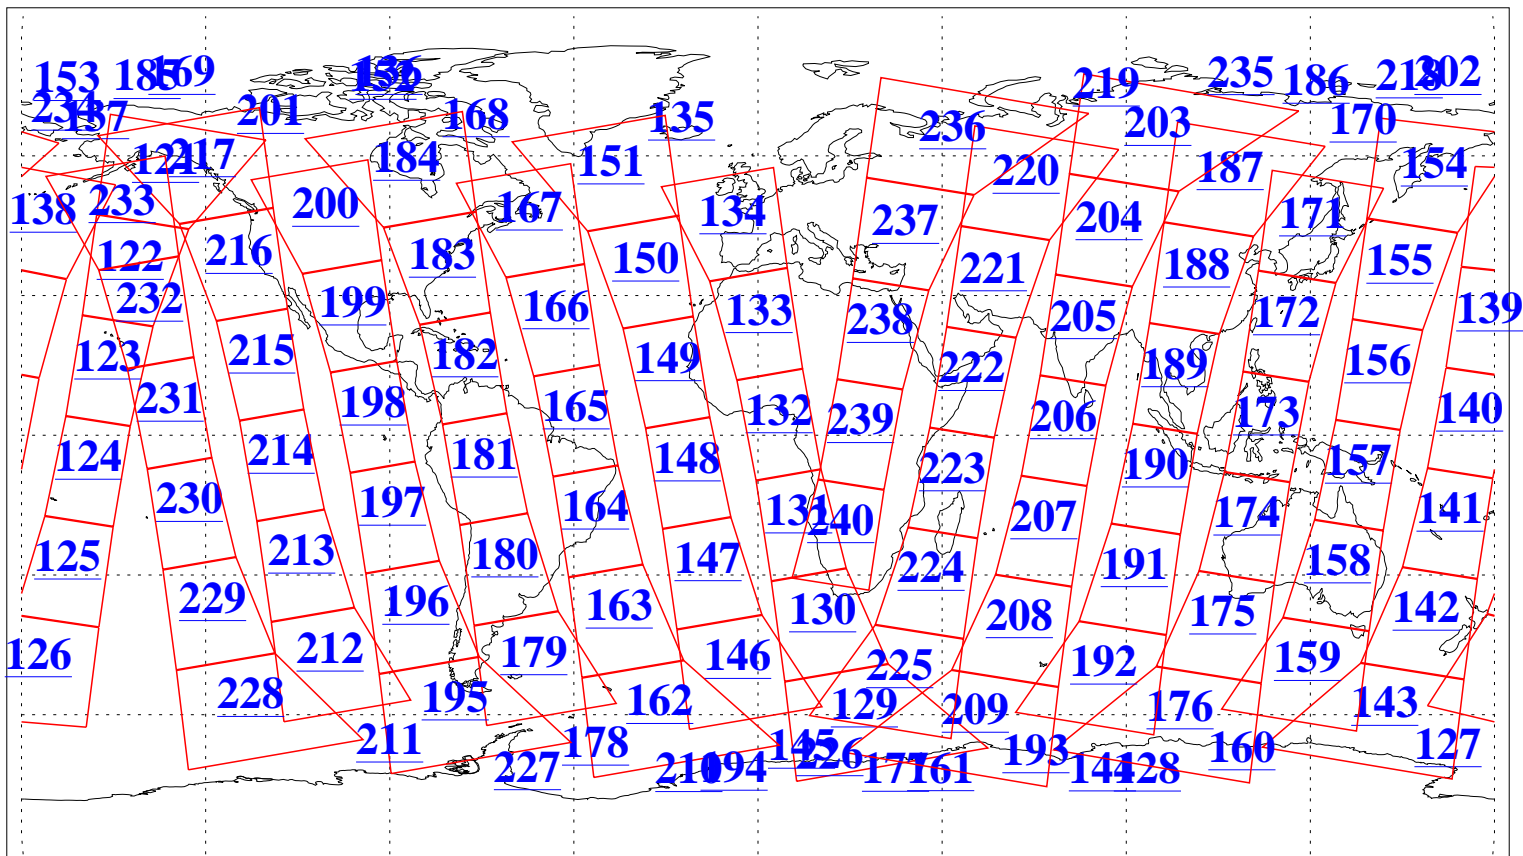

L1B Availability
AMSU Granules: 240
HSB Granules: 0
AIRS Granules: 240

15 Aug 2008
DoY 228
Aqua Day 2295
Granules: 1 to 120

Granules: 121 to 240

Legend: AMSU Available, HSB Available, AIRS Available

L1B Availability
AMSU Granules: 240
HSB Granules: 0
AIRS Granules: 240

15 Aug 2008
DoY 228
Aqua Day 2295

Ascending Granules

Descending Granules

Legend: AMSU Available, HSB Available, AIRS Available

L1B Availability
 AMSU Granules: 240
 HSB Granules: 0
 AIRS Granules: 240

15 Aug 2008
 DoY 228
 Aqua Day 2295