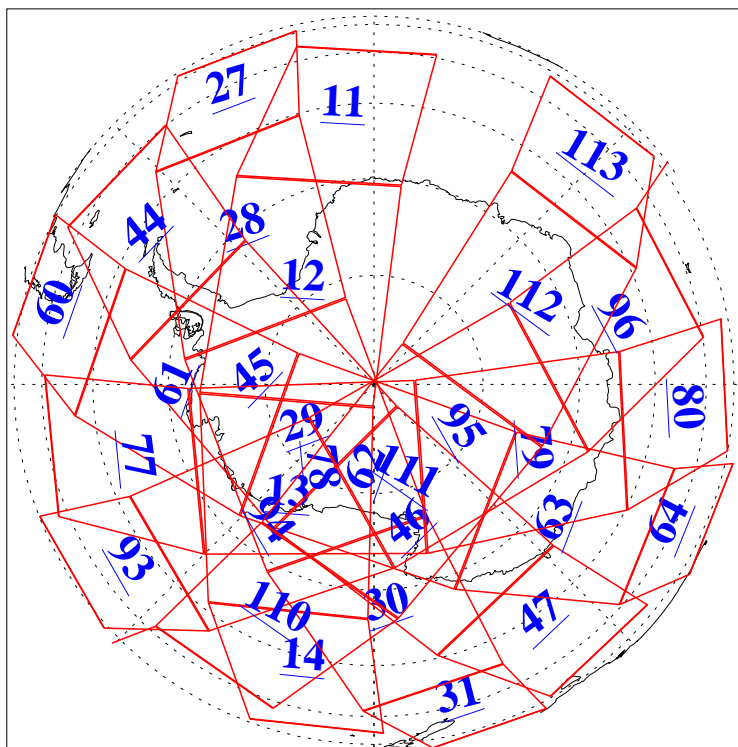

L1B Availability
AMSU Granules: 240
HSB Granules: 0
AIRS Granules: 240

15 Aug 2008
DoY 228
Aqua Day 2295
Granules: 1 to 120

Granules: 121 to 240

Legend: AMSU Available, HSB Available, AIRS Available

L1B Availability
AMSU Granules: 240
HSB Granules: 0
AIRS Granules: 240

15 Aug 2008
DoY 228
Aqua Day 2295

Ascending Granules

Descending Granules

Legend: AMSU Available, HSB Available, AIRS Available

L1B Availability
 AMSU Granules: 240
 HSB Granules: 0
 AIRS Granules: 240

15 Aug 2008
 DoY 228
 Aqua Day 2295

Northern Hemisphere Granules

Southern Hemisphere Granules

Legend: AMSU Available, ~~HSB Available~~, AIRS Available