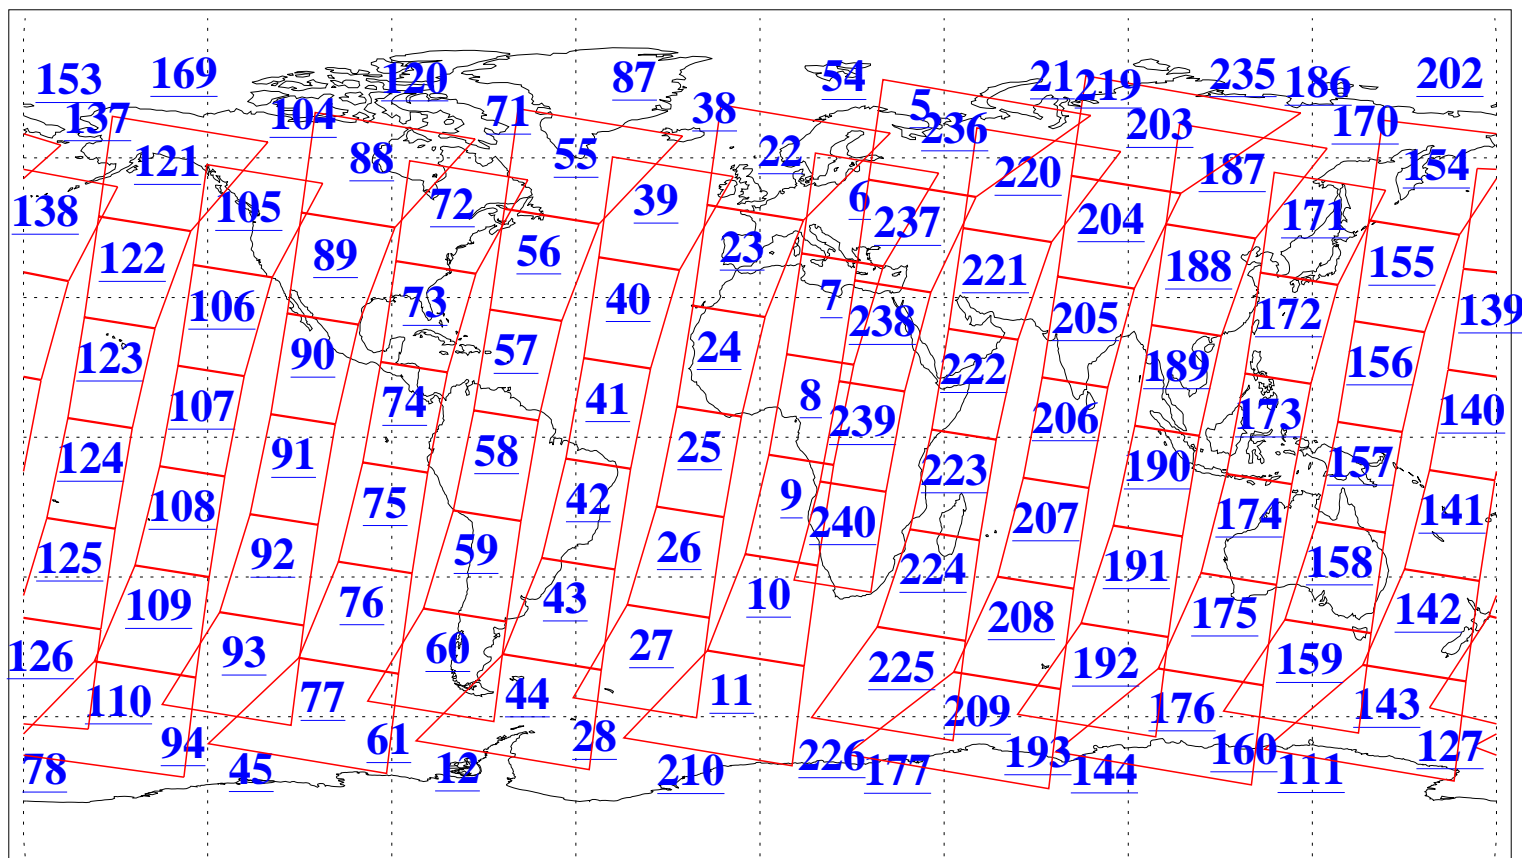

L1B Availability
AMSU Granules: 240
HSB Granules: 0
AIRS Granules: 240

15 Aug 2008
DoY 228
Aqua Day 2295
Granules: 1 to 120

Granules: 121 to 240

Legend: AMSU Available, HSB Available, AIRS Available

L1B Availability
AMSU Granules: 240
HSB Granules: 0
AIRS Granules: 240

15 Aug 2008
DoY 228
Aqua Day 2295

Ascending Granules

Descending Granules

Legend: AMSU Available, HSB Available, AIRS Available

L1B Availability
 AMSU Granules: 240
 HSB Granules: 0
 AIRS Granules: 240

15 Aug 2008
 DoY 228
 Aqua Day 2295

Northern Hemisphere Granules

Southern Hemisphere Granules

Legend: AMSU Available, ~~HSB Available~~, AIRS Available