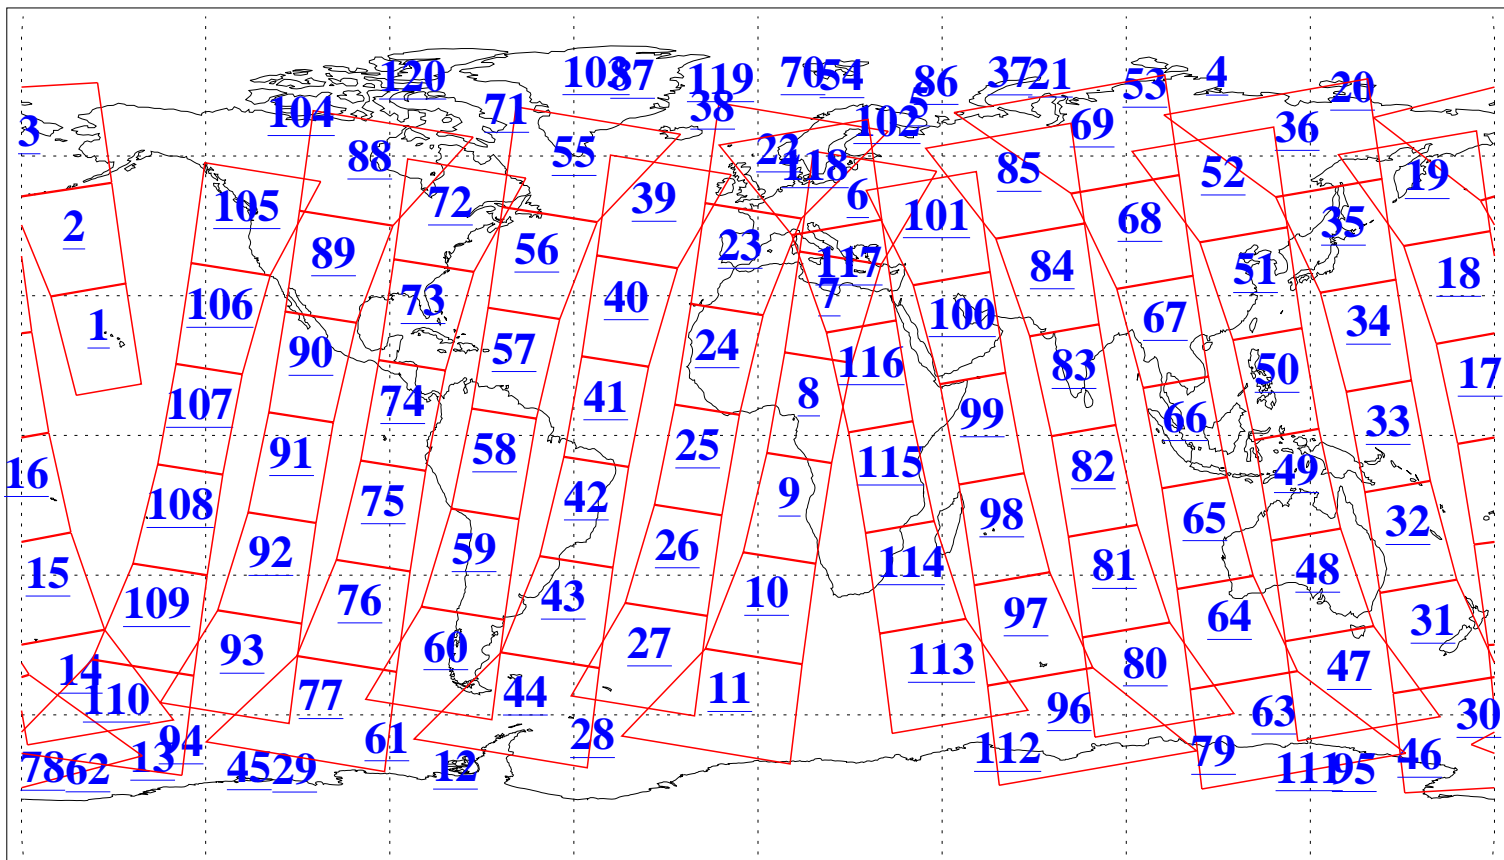

L1B Availability
AMSU Granules: 240
HSB Granules: 0
AIRS Granules: 240

15 Aug 2008
DoY 228
Aqua Day 2295
Granules: 1 to 120

Granules: 121 to 240

Legend: AMSU Available, HSB Available, AIRS Available

L1B Availability
AMSU Granules: 240
HSB Granules: 0
AIRS Granules: 240

15 Aug 2008
DoY 228
Aqua Day 2295

Ascending Granules

Descending Granules

Legend: AMSU Available, HSB Available, AIRS Available

L1B Availability
 AMSU Granules: 240
 HSB Granules: 0
 AIRS Granules: 240

15 Aug 2008
 DoY 228
 Aqua Day 2295

Northern Hemisphere Granules

Southern Hemisphere Granules

Legend: AMSU Available, ~~HSB Available~~, AIRS Available