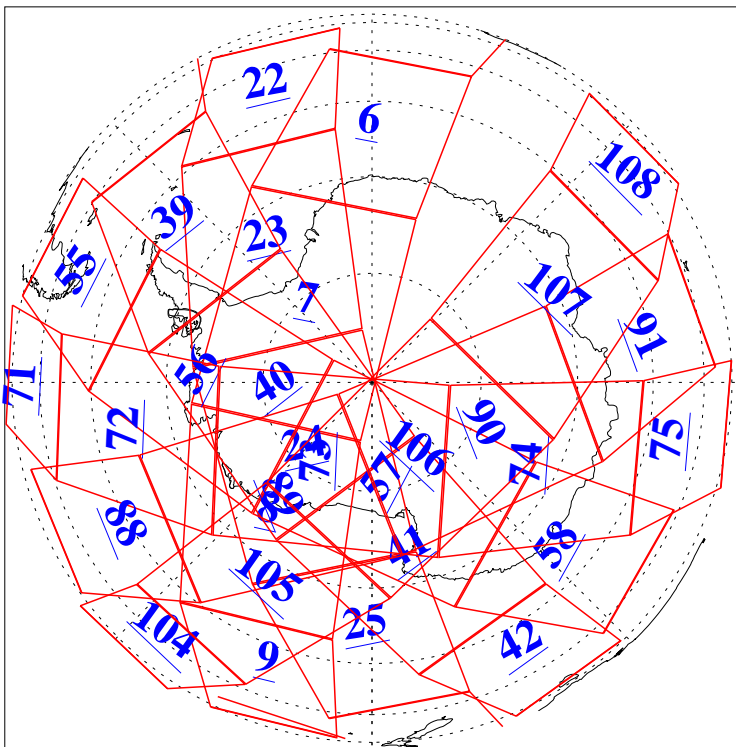

L1B Availability
AMSU Granules: 240
HSB Granules: 0
AIRS Granules: 240

12 Aug 2008
DoY 225
Aqua Day 2292
Granules: 1 to 120

Granules: 121 to 240

Legend: AMSU Available, HSB Available, AIRS Available

L1B Availability
AMSU Granules: 240
HSB Granules: 0
AIRS Granules: 240

12 Aug 2008
DoY 225
Aqua Day 2292

Ascending Granules

Descending Granules

Legend: AMSU Available, HSB Available, AIRS Available

L1B Availability
AMSU Granules: 240
HSB Granules: 0
AIRS Granules: 240

12 Aug 2008
DoY 225
Aqua Day 2292

Northern Hemisphere Granules

Southern Hemisphere Granules

Legend: AMSU Available, HSB Available, AIRS Available