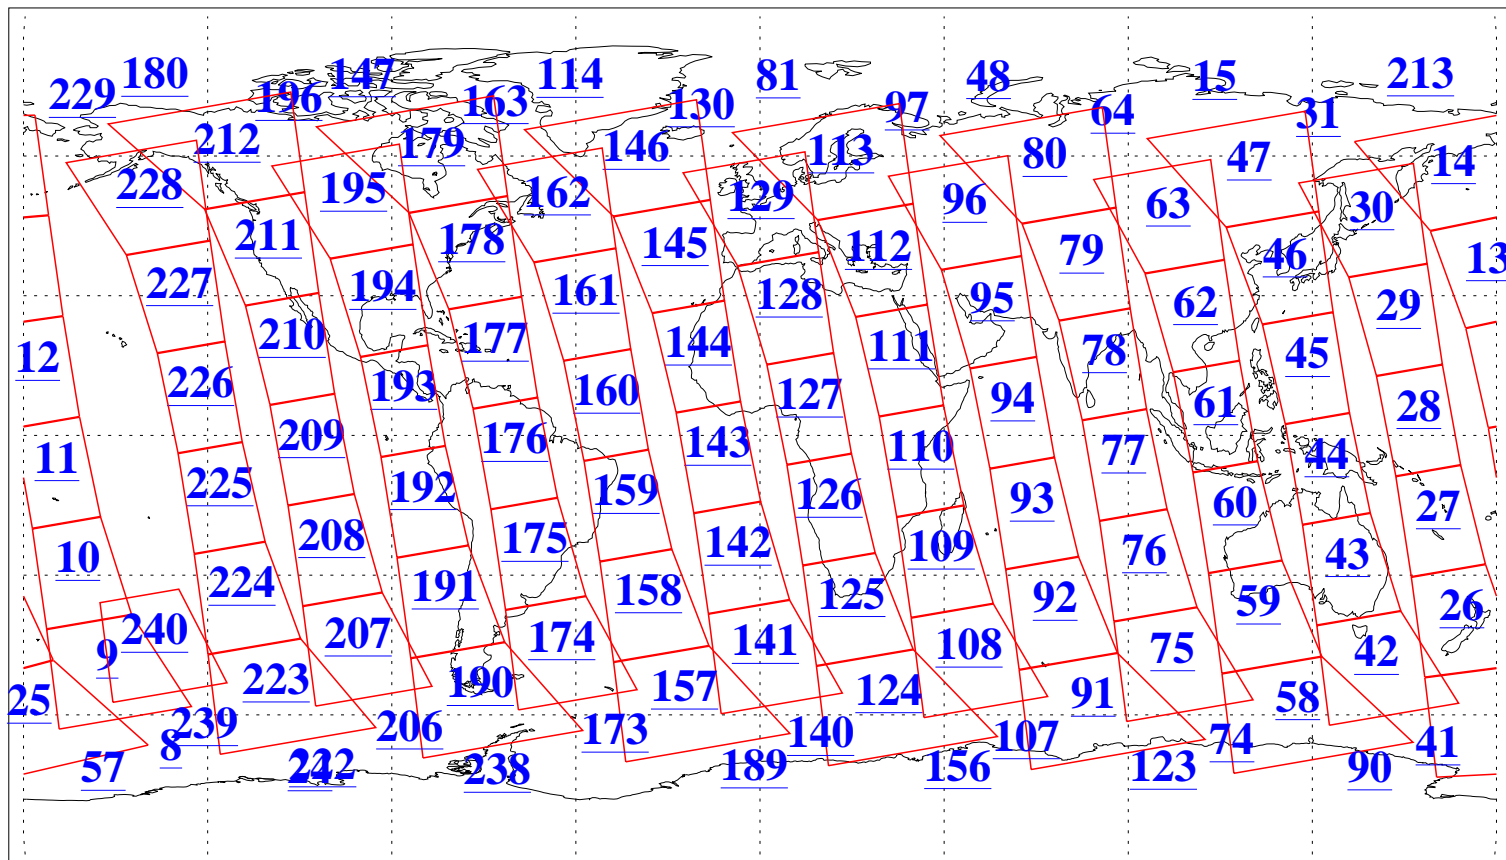

L1B Availability
AMSU Granules: 240
HSB Granules: 0
AIRS Granules: 240

12 Aug 2008
DoY 225
Aqua Day 2292
Granules: 1 to 120

Granules: 121 to 240

Legend: AMSU Available, HSB Available, AIRS Available

L1B Availability
AMSU Granules: 240
HSB Granules: 0
AIRS Granules: 240

12 Aug 2008
DoY 225
Aqua Day 2292

Ascending Granules

Descending Granules

Legend: AMSU Available, HSB Available, AIRS Available

L1B Availability
AMSU Granules: 240
HSB Granules: 0
AIRS Granules: 240

12 Aug 2008
DoY 225
Aqua Day 2292

Northern Hemisphere Granules

Southern Hemisphere Granules

Legend: AMSU Available, HSB Available, AIRS Available