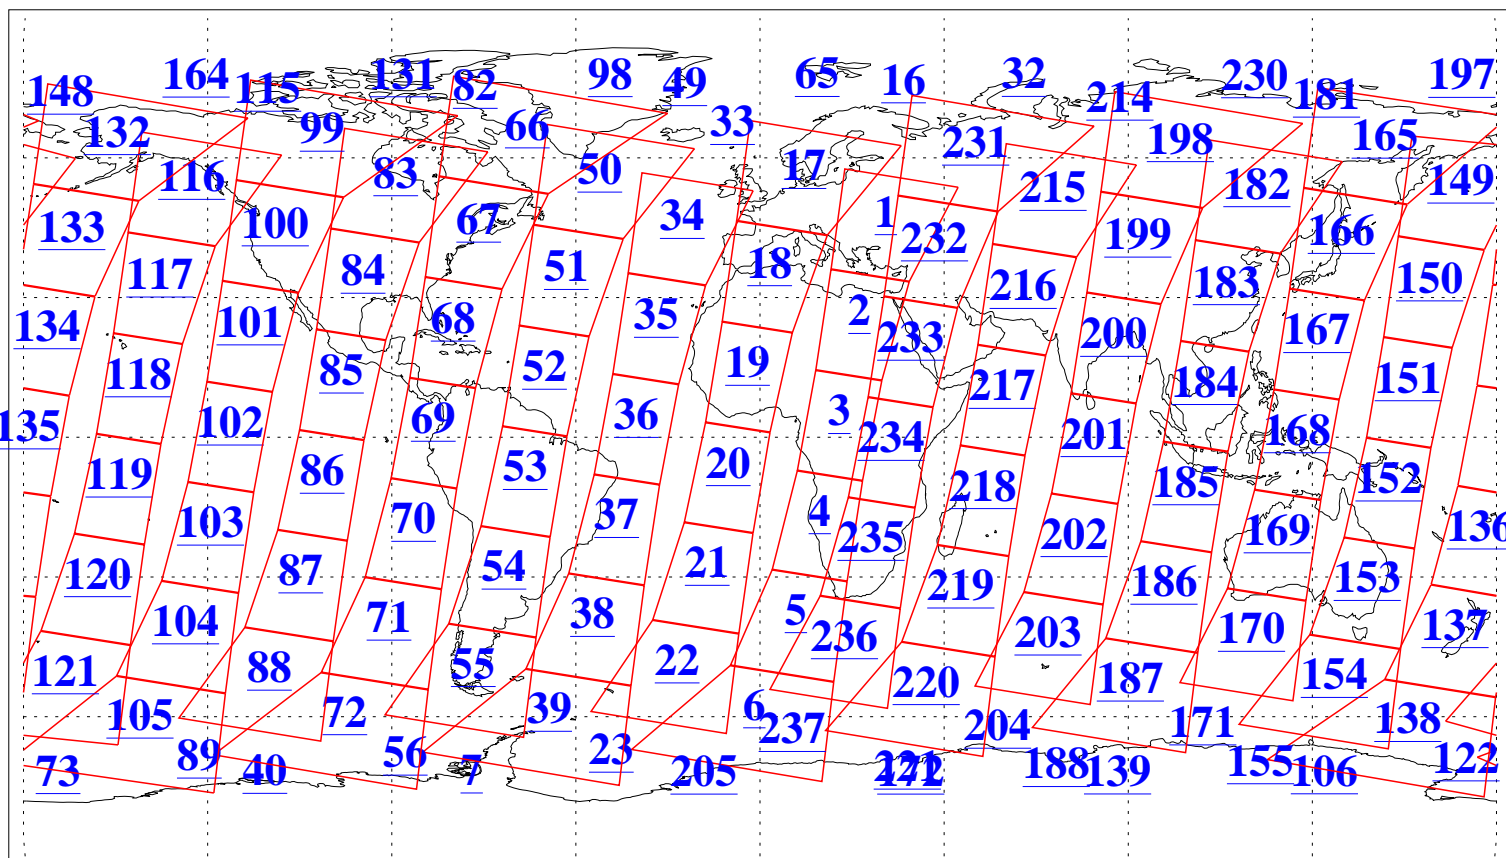

L1B Availability
AMSU Granules: 240
HSB Granules: 0
AIRS Granules: 240

12 Aug 2008
DoY 225
Aqua Day 2292
Granules: 1 to 120

Granules: 121 to 240

Legend: AMSU Available, HSB Available, AIRS Available

L1B Availability
AMSU Granules: 240
HSB Granules: 0
AIRS Granules: 240

12 Aug 2008
DoY 225
Aqua Day 2292

Ascending Granules

Descending Granules

Legend: AMSU Available, HSB Available, AIRS Available

L1B Availability
AMSU Granules: 240
HSB Granules: 0
AIRS Granules: 240

12 Aug 2008
DoY 225
Aqua Day 2292

Northern Hemisphere Granules

Southern Hemisphere Granules

Legend: AMSU Available, HSB Available, AIRS Available