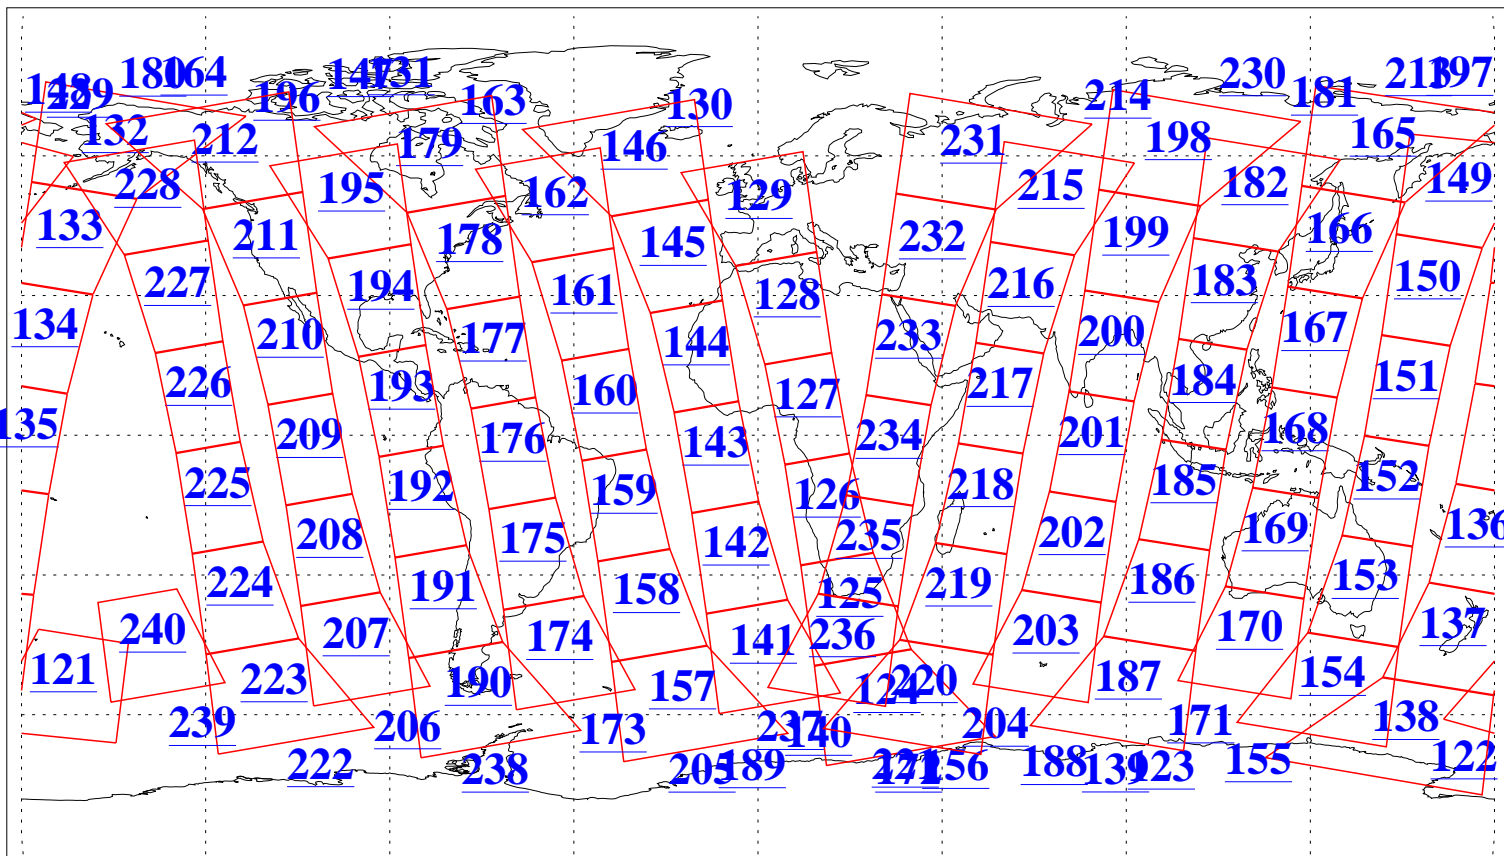

L1B Availability
AMSU Granules: 240
HSB Granules: 0
AIRS Granules: 240

12 Aug 2008
DoY 225
Aqua Day 2292
Granules: 1 to 120

Granules: 121 to 240

Legend: AMSU Available, HSB Available, AIRS Available

L1B Availability
AMSU Granules: 240
HSB Granules: 0
AIRS Granules: 240

12 Aug 2008
DoY 225
Aqua Day 2292

Ascending Granules

Descending Granules

Legend: AMSU Available, HSB Available, AIRS Available

L1B Availability
AMSU Granules: 240
HSB Granules: 0
AIRS Granules: 240

12 Aug 2008
DoY 225
Aqua Day 2292

Northern Hemisphere Granules

Southern Hemisphere Granules

Legend: AMSU Available, HSB Available, AIRS Available