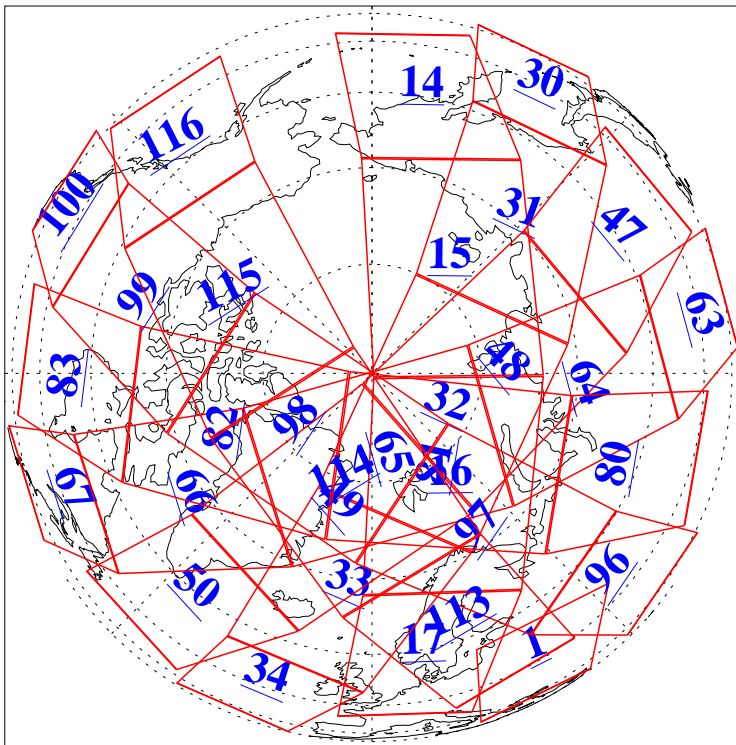

L1B Availability
AMSU Granules: 240
HSB Granules: 0
AIRS Granules: 240

12 Aug 2008
DoY 225
Aqua Day 2292
Granules: 1 to 120

Granules: 121 to 240

Legend: AMSU Available, HSB Available, AIRS Available

L1B Availability
AMSU Granules: 240
HSB Granules: 0
AIRS Granules: 240

12 Aug 2008
DoY 225
Aqua Day 2292

Ascending Granules

Descending Granules

Legend: AMSU Available, HSB Available, AIRS Available

L1B Availability
AMSU Granules: 240
HSB Granules: 0
AIRS Granules: 240

12 Aug 2008
DoY 225
Aqua Day 2292

Northern Hemisphere Granules

Southern Hemisphere Granules

Legend: AMSU Available, HSB Available, AIRS Available