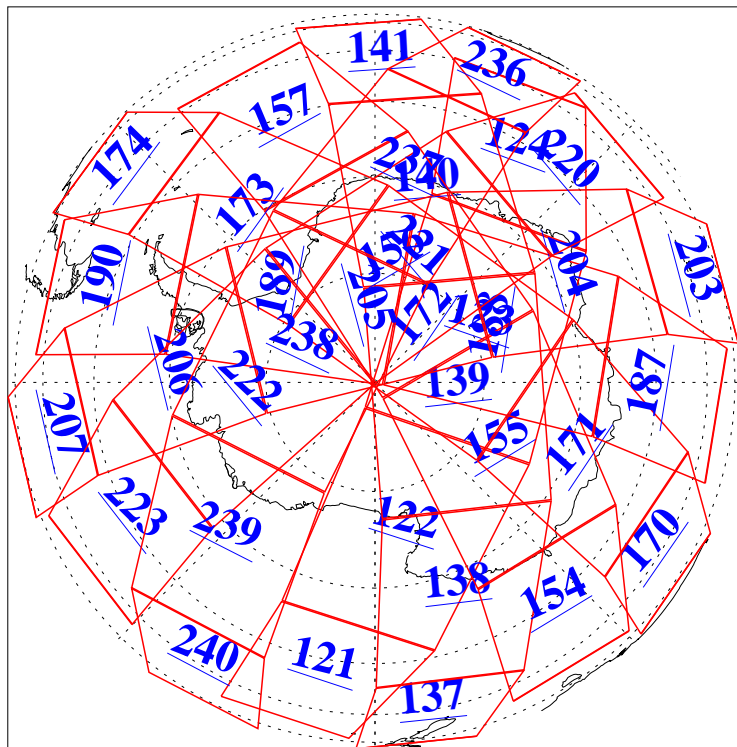

L1B Availability
AMSU Granules: 240
HSB Granules: 0
AIRS Granules: 240

12 Aug 2008
DoY 225
Aqua Day 2292
Granules: 1 to 120

Granules: 121 to 240

Legend: AMSU Available, HSB Available, AIRS Available

L1B Availability
AMSU Granules: 240
HSB Granules: 0
AIRS Granules: 240

12 Aug 2008
DoY 225
Aqua Day 2292

Ascending Granules

Descending Granules

Legend: AMSU Available, HSB Available, AIRS Available

L1B Availability
AMSU Granules: 240
HSB Granules: 0
AIRS Granules: 240

12 Aug 2008
DoY 225
Aqua Day 2292

Northern Hemisphere Granules

Southern Hemisphere Granules

Legend: AMSU Available, HSB Available, AIRS Available