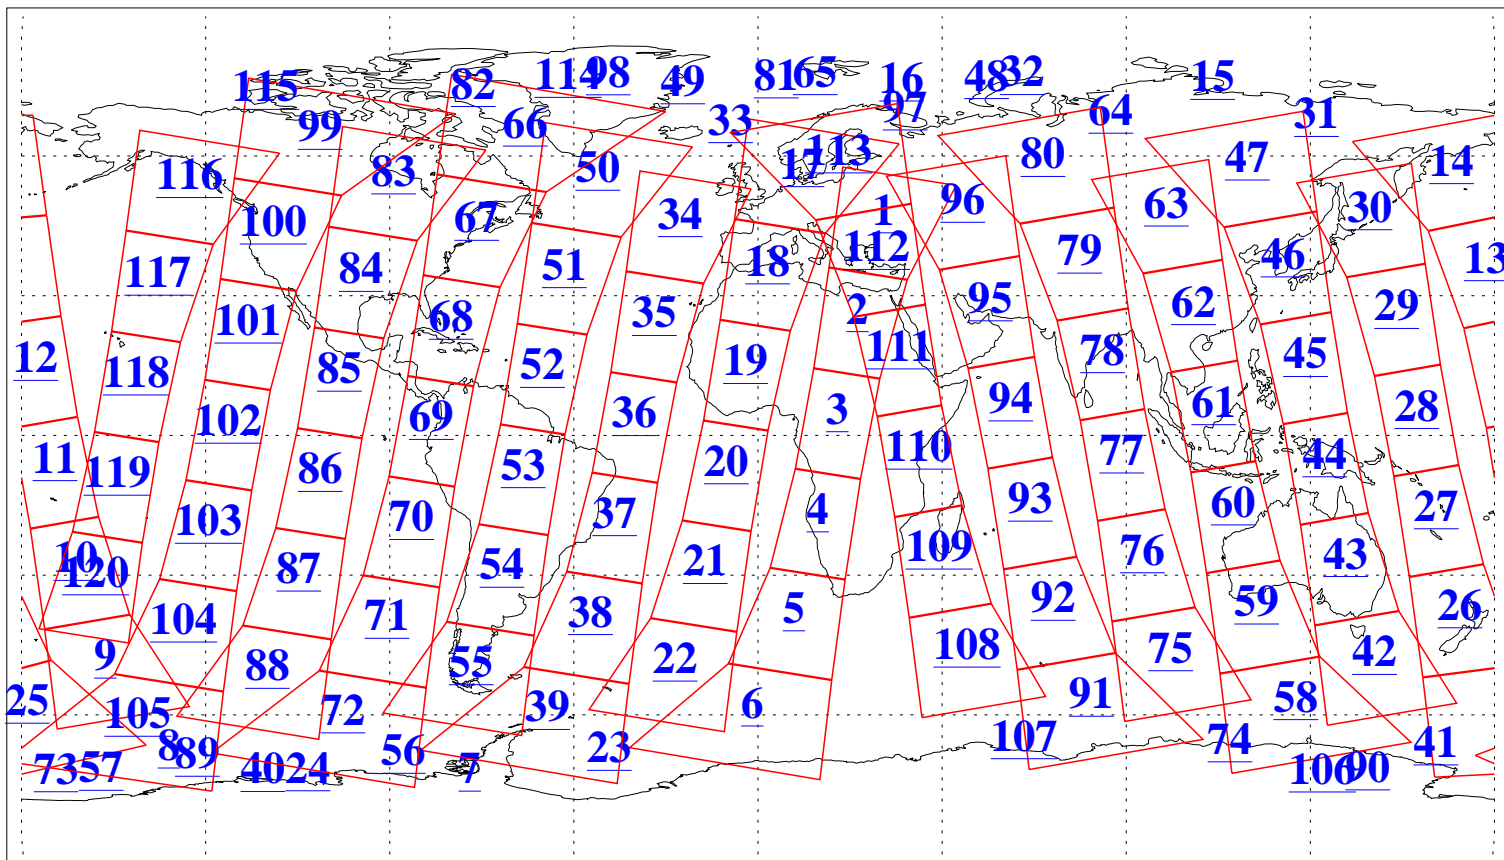

L1B Availability
AMSU Granules: 240
HSB Granules: 0
AIRS Granules: 240

12 Aug 2008
DoY 225
Aqua Day 2292
Granules: 1 to 120

Granules: 121 to 240

Legend: AMSU Available, HSB Available, AIRS Available

L1B Availability
AMSU Granules: 240
HSB Granules: 0
AIRS Granules: 240

12 Aug 2008
DoY 225
Aqua Day 2292

Ascending Granules

Descending Granules

Legend: AMSU Available, HSB Available, AIRS Available

L1B Availability
AMSU Granules: 240
HSB Granules: 0
AIRS Granules: 240

12 Aug 2008
DoY 225
Aqua Day 2292

Northern Hemisphere Granules

Southern Hemisphere Granules

Legend: AMSU Available, HSB Available, AIRS Available