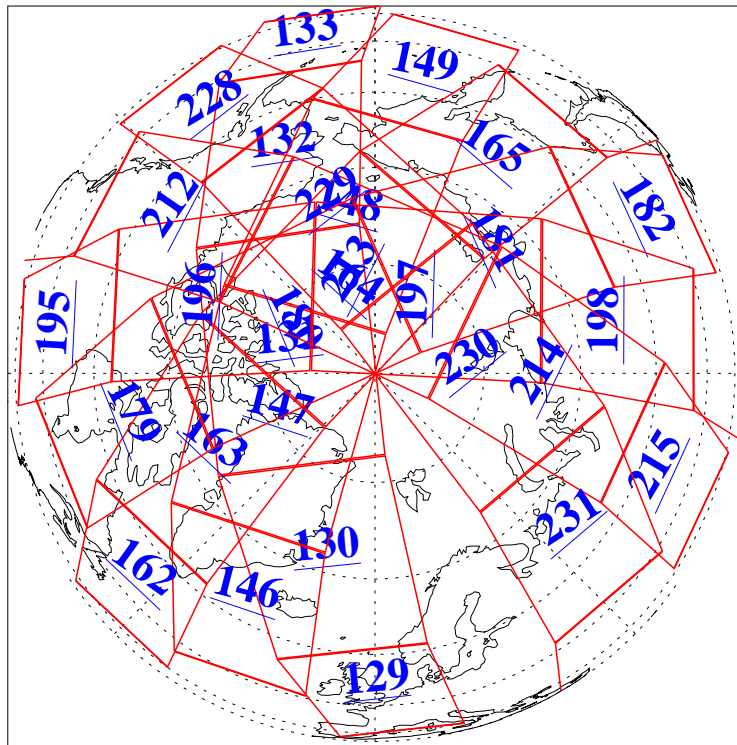

L1B Availability
AMSU Granules: 240
HSB Granules: 0
AIRS Granules: 240

12 Aug 2008
DoY 225
Aqua Day 2292
Granules: 1 to 120

Granules: 121 to 240

Legend: AMSU Available, HSB Available, AIRS Available

L1B Availability
AMSU Granules: 240
HSB Granules: 0
AIRS Granules: 240

12 Aug 2008
DoY 225
Aqua Day 2292

Ascending Granules

Descending Granules

Legend: AMSU Available, HSB Available, AIRS Available

L1B Availability
AMSU Granules: 240
HSB Granules: 0
AIRS Granules: 240

12 Aug 2008
DoY 225
Aqua Day 2292

Northern Hemisphere Granules

Southern Hemisphere Granules

Legend: AMSU Available, HSB Available, AIRS Available