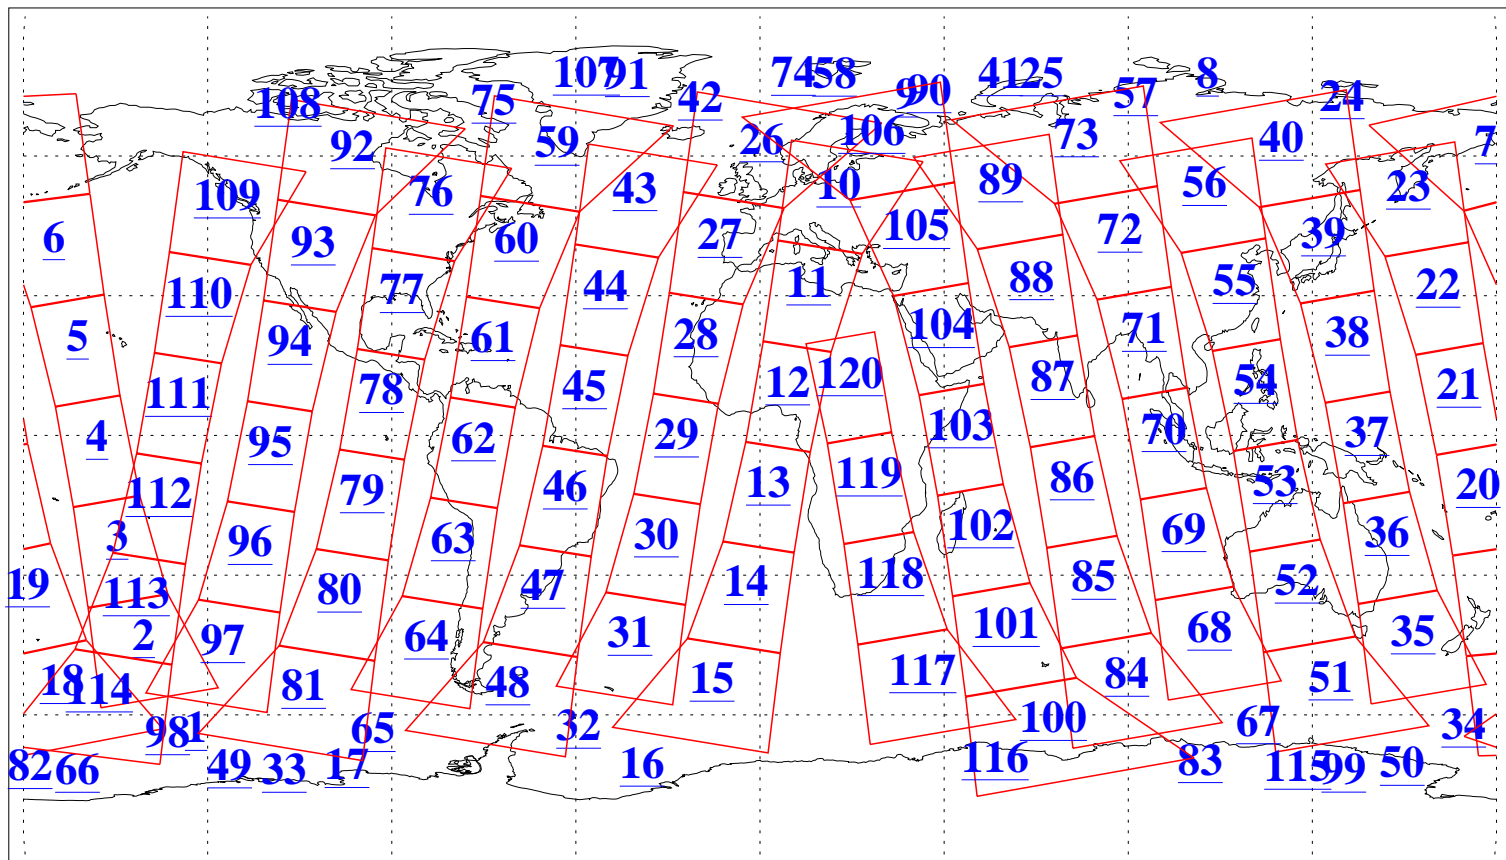

L1B Availability
AMSU Granules: 240
HSB Granules: 0
AIRS Granules: 240

11 Aug 2008
DoY 224
Aqua Day 2291
Granules: 1 to 120

Granules: 121 to 240

Legend: AMSU Available, HSB Available, AIRS Available

L1B Availability
AMSU Granules: 240
HSB Granules: 0
AIRS Granules: 240

11 Aug 2008
DoY 224
Aqua Day 2291

Ascending Granules

Descending Granules

Legend: AMSU Available, HSB Available, AIRS Available

L1B Availability
AMSU Granules: 240
HSB Granules: 0
AIRS Granules: 240

11 Aug 2008
DoY 224
Aqua Day 2291

Northern Hemisphere Granules

Southern Hemisphere Granules

Legend: AMSU Available, HSB Available, AIRS Available