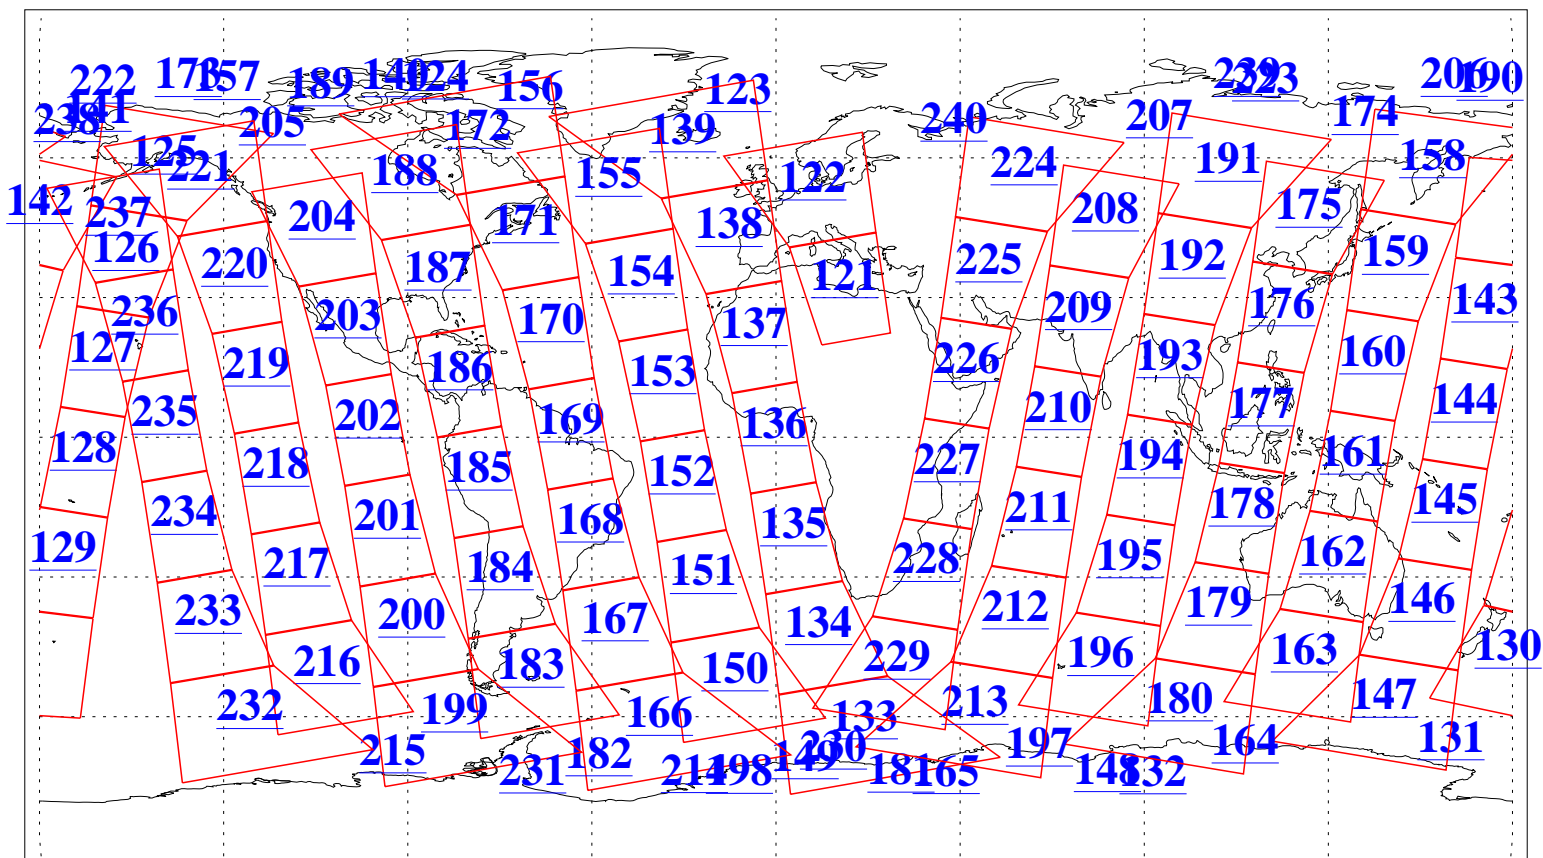

L1B Availability
AMSU Granules: 240
HSB Granules: 0
AIRS Granules: 240

11 Aug 2008
DoY 224
Aqua Day 2291
Granules: 1 to 120

Granules: 121 to 240

Legend: AMSU Available, HSB Available, AIRS Available

L1B Availability
AMSU Granules: 240
HSB Granules: 0
AIRS Granules: 240

11 Aug 2008
DoY 224
Aqua Day 2291

Ascending Granules

Descending Granules

Legend: AMSU Available, HSB Available, AIRS Available

L1B Availability
AMSU Granules: 240
HSB Granules: 0
AIRS Granules: 240

11 Aug 2008
DoY 224
Aqua Day 2291

Northern Hemisphere Granules

Southern Hemisphere Granules

Legend: AMSU Available, HSB Available, AIRS Available