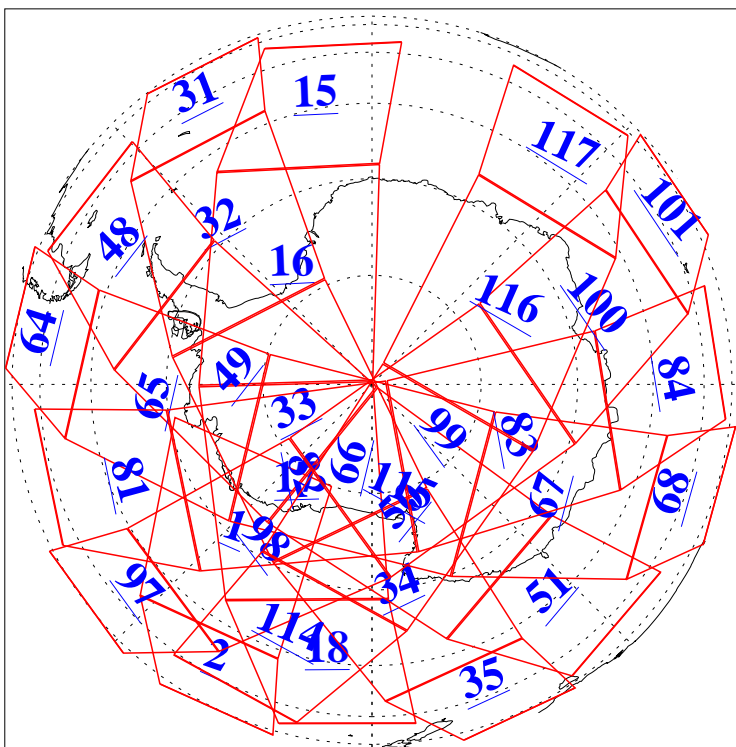

L1B Availability
AMSU Granules: 240
HSB Granules: 0
AIRS Granules: 240

11 Aug 2008
DoY 224
Aqua Day 2291
Granules: 1 to 120

Granules: 121 to 240

Legend: AMSU Available, HSB Available, AIRS Available

L1B Availability
AMSU Granules: 240
HSB Granules: 0
AIRS Granules: 240

11 Aug 2008
DoY 224
Aqua Day 2291

Ascending Granules

Descending Granules

Legend: AMSU Available, HSB Available, AIRS Available

L1B Availability
AMSU Granules: 240
HSB Granules: 0
AIRS Granules: 240

11 Aug 2008
DoY 224
Aqua Day 2291

Northern Hemisphere Granules

Southern Hemisphere Granules

Legend: AMSU Available, HSB Available, AIRS Available