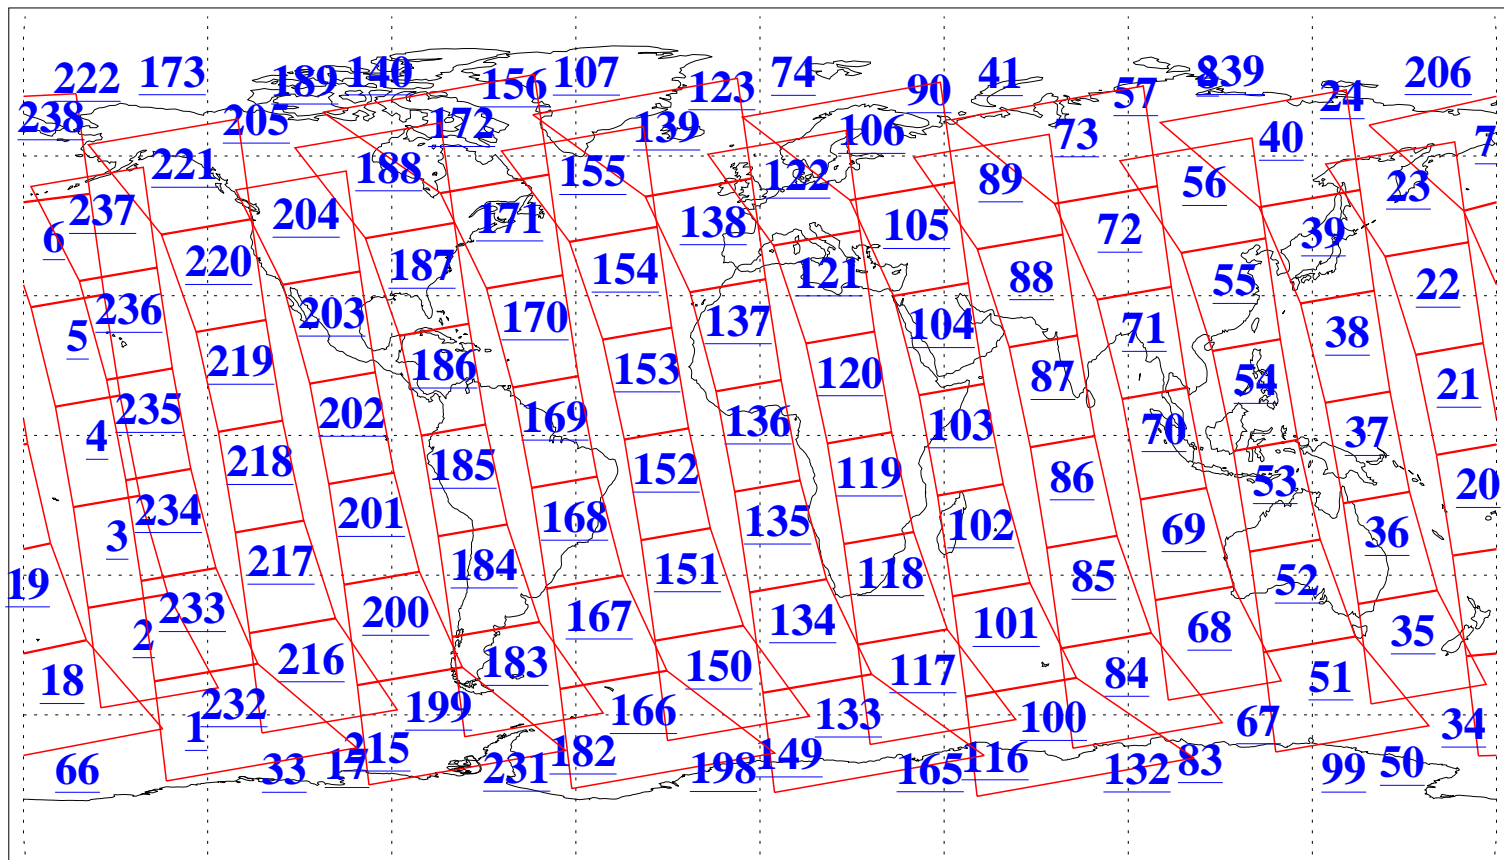

L1B Availability
AMSU Granules: 240
HSB Granules: 0
AIRS Granules: 240

11 Aug 2008
DoY 224
Aqua Day 2291
Granules: 1 to 120

Granules: 121 to 240

Legend: AMSU Available, HSB Available, AIRS Available

L1B Availability
AMSU Granules: 240
HSB Granules: 0
AIRS Granules: 240

11 Aug 2008
DoY 224
Aqua Day 2291

Ascending Granules

Descending Granules

Legend: AMSU Available, HSB Available, AIRS Available

L1B Availability
AMSU Granules: 240
HSB Granules: 0
AIRS Granules: 240

11 Aug 2008
DoY 224
Aqua Day 2291

Northern Hemisphere Granules

Southern Hemisphere Granules

Legend: AMSU Available, HSB Available, AIRS Available