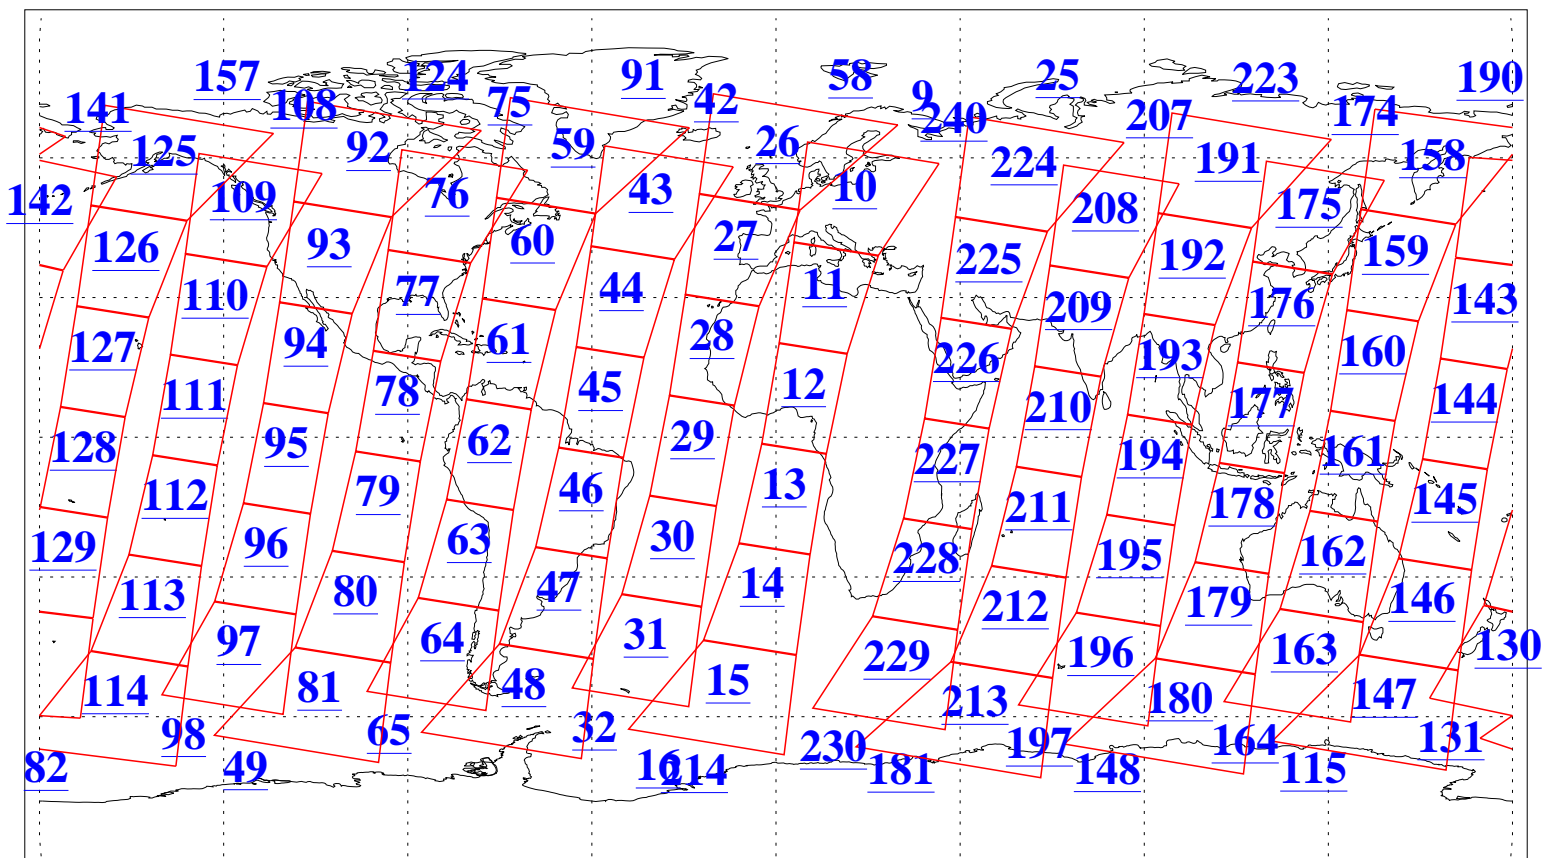

L1B Availability
AMSU Granules: 240
HSB Granules: 0
AIRS Granules: 240

11 Aug 2008
DoY 224
Aqua Day 2291
Granules: 1 to 120

Granules: 121 to 240

Legend: AMSU Available, HSB Available, AIRS Available

L1B Availability
AMSU Granules: 240
HSB Granules: 0
AIRS Granules: 240

11 Aug 2008
DoY 224
Aqua Day 2291

Ascending Granules

Descending Granules

Legend: AMSU Available, HSB Available, AIRS Available

L1B Availability
AMSU Granules: 240
HSB Granules: 0
AIRS Granules: 240

11 Aug 2008
DoY 224
Aqua Day 2291

Northern Hemisphere Granules

Southern Hemisphere Granules

Legend: AMSU Available, HSB Available, AIRS Available