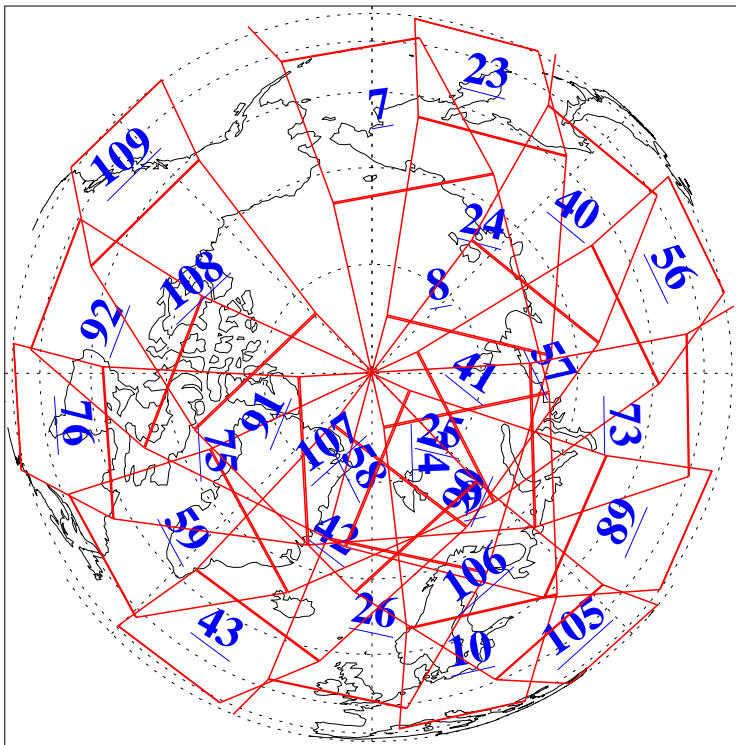

L1B Availability
AMSU Granules: 240
HSB Granules: 0
AIRS Granules: 240

11 Aug 2008
DoY 224
Aqua Day 2291
Granules: 1 to 120

Granules: 121 to 240

Legend: AMSU Available, HSB Available, AIRS Available

L1B Availability
AMSU Granules: 240
HSB Granules: 0
AIRS Granules: 240

11 Aug 2008
DoY 224
Aqua Day 2291

Ascending Granules

Descending Granules

Legend: AMSU Available, HSB Available, AIRS Available

L1B Availability
AMSU Granules: 240
HSB Granules: 0
AIRS Granules: 240

11 Aug 2008
DoY 224
Aqua Day 2291

Northern Hemisphere Granules

Southern Hemisphere Granules

Legend: AMSU Available, HSB Available, AIRS Available