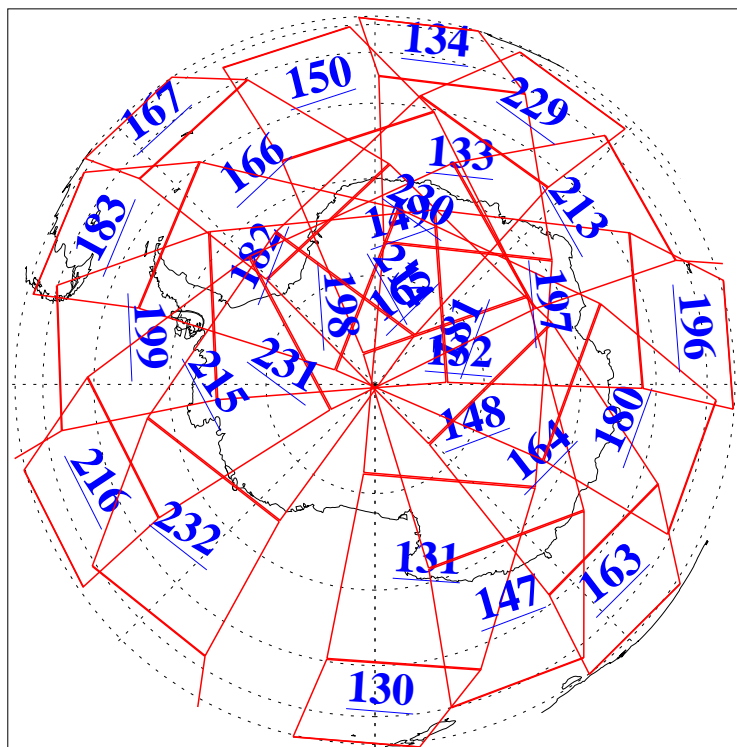

11 Aug 2008
DoY 224
Aqua Day 2291

Ascending Granules

Descending Granules

Legend: AMSU Available, HSB Available, AIRS Available

L1B Availability
AMSU Granules: 240
HSB Granules: 0
AIRS Granules: 240

11 Aug 2008
DoY 224
Aqua Day 2291

Northern Hemisphere Granules

Southern Hemisphere Granules

Legend: AMSU Available, HSB Available, AIRS Available