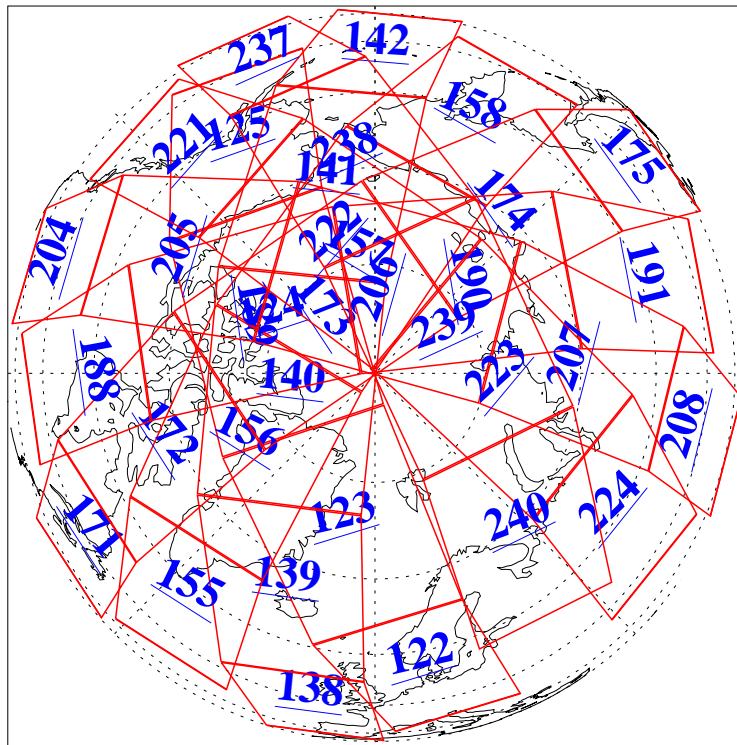

L1B Availability
AMSU Granules: 240
HSB Granules: 0
AIRS Granules: 240

11 Aug 2008
DoY 224
Aqua Day 2291
Granules: 1 to 120

Granules: 121 to 240

Legend: AMSU Available, HSB Available, AIRS Available

L1B Availability
AMSU Granules: 240
HSB Granules: 0
AIRS Granules: 240

11 Aug 2008
DoY 224
Aqua Day 2291

Ascending Granules

Descending Granules

Legend: AMSU Available, HSB Available, AIRS Available

L1B Availability
AMSU Granules: 240
HSB Granules: 0
AIRS Granules: 240

11 Aug 2008
DoY 224
Aqua Day 2291

Northern Hemisphere Granules

Southern Hemisphere Granules

Legend: AMSU Available, HSB Available, AIRS Available