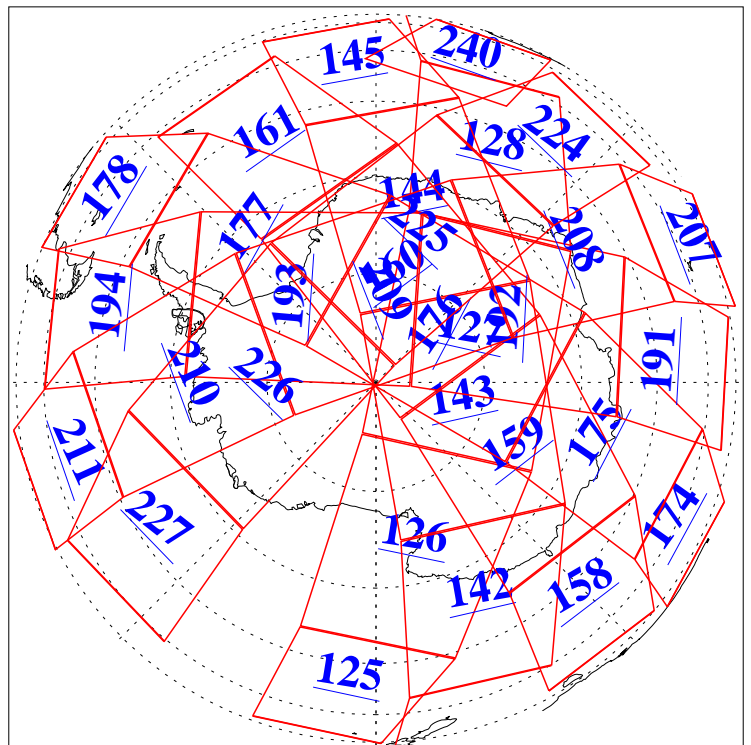

L1B Availability
AMSU Granules: 240
HSB Granules: 0
AIRS Granules: 240

8 Aug 2008
DoY 221
Aqua Day 2288
Granules: 1 to 120

Granules: 121 to 240

Legend: AMSU Available, HSB Available, AIRS Available

L1B Availability
AMSU Granules: 240
HSB Granules: 0
AIRS Granules: 240

8 Aug 2008
DoY 221
Aqua Day 2288

Ascending Granules

Descending Granules

Legend: AMSU Available, HSB Available, AIRS Available

L1B Availability
AMSU Granules: 240
HSB Granules: 0
AIRS Granules: 240

8 Aug 2008
DoY 221
Aqua Day 2288

Northern Hemisphere Granules

Southern Hemisphere Granules

Legend: AMSU Available, HSB Available, AIRS Available