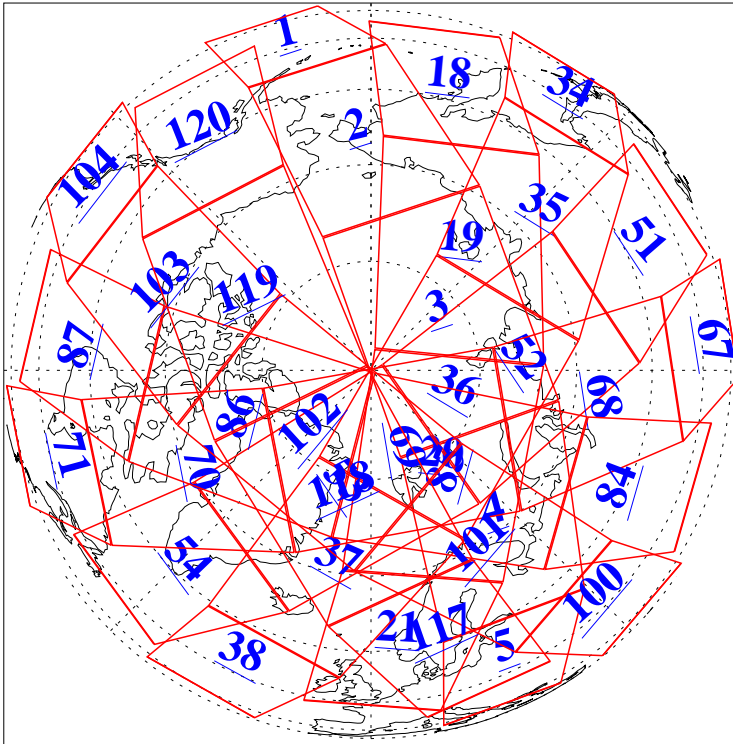

L1B Availability
AMSU Granules: 240
HSB Granules: 0
AIRS Granules: 240

8 Aug 2008
DoY 221
Aqua Day 2288
Granules: 1 to 120

Granules: 121 to 240

Legend: AMSU Available, HSB Available, AIRS Available

L1B Availability
AMSU Granules: 240
HSB Granules: 0
AIRS Granules: 240

8 Aug 2008
DoY 221
Aqua Day 2288

Ascending Granules

Descending Granules

Legend: AMSU Available, HSB Available, AIRS Available

L1B Availability
AMSU Granules: 240
HSB Granules: 0
AIRS Granules: 240

8 Aug 2008
DoY 221
Aqua Day 2288

Northern Hemisphere Granules

Southern Hemisphere Granules

Legend: AMSU Available, HSB Available, AIRS Available