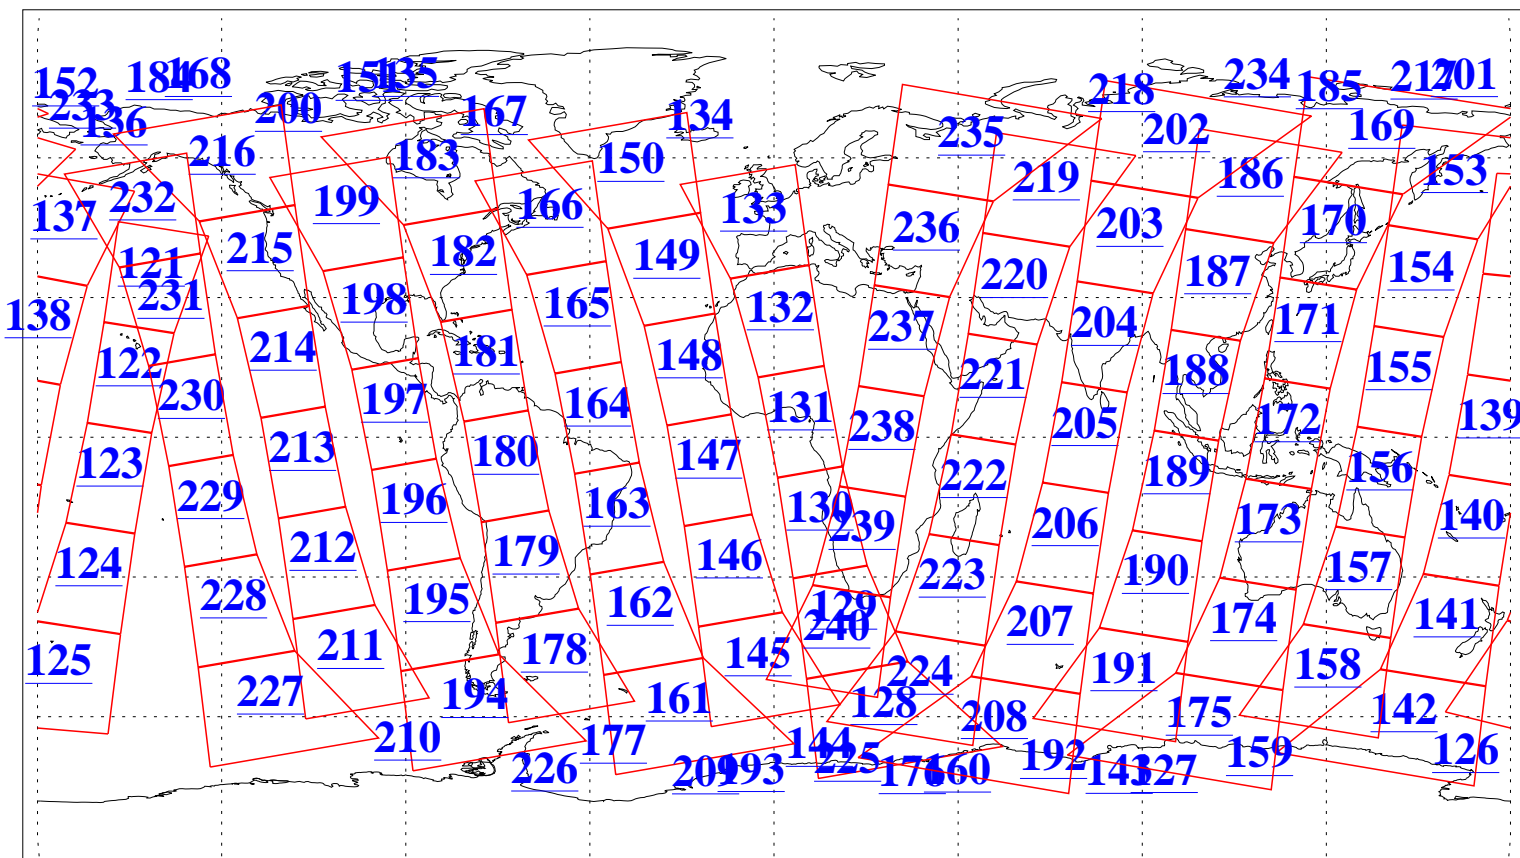

L1B Availability
AMSU Granules: 240
HSB Granules: 0
AIRS Granules: 240

8 Aug 2008
DoY 221
Aqua Day 2288
Granules: 1 to 120

Granules: 121 to 240

Legend: AMSU Available, HSB Available, AIRS Available

L1B Availability
AMSU Granules: 240
HSB Granules: 0
AIRS Granules: 240

8 Aug 2008
DoY 221
Aqua Day 2288

Ascending Granules

Descending Granules

Legend: AMSU Available, HSB Available, AIRS Available

L1B Availability
AMSU Granules: 240
HSB Granules: 0
AIRS Granules: 240

8 Aug 2008
DoY 221
Aqua Day 2288

Northern Hemisphere Granules

Southern Hemisphere Granules

Legend: AMSU Available, HSB Available, AIRS Available