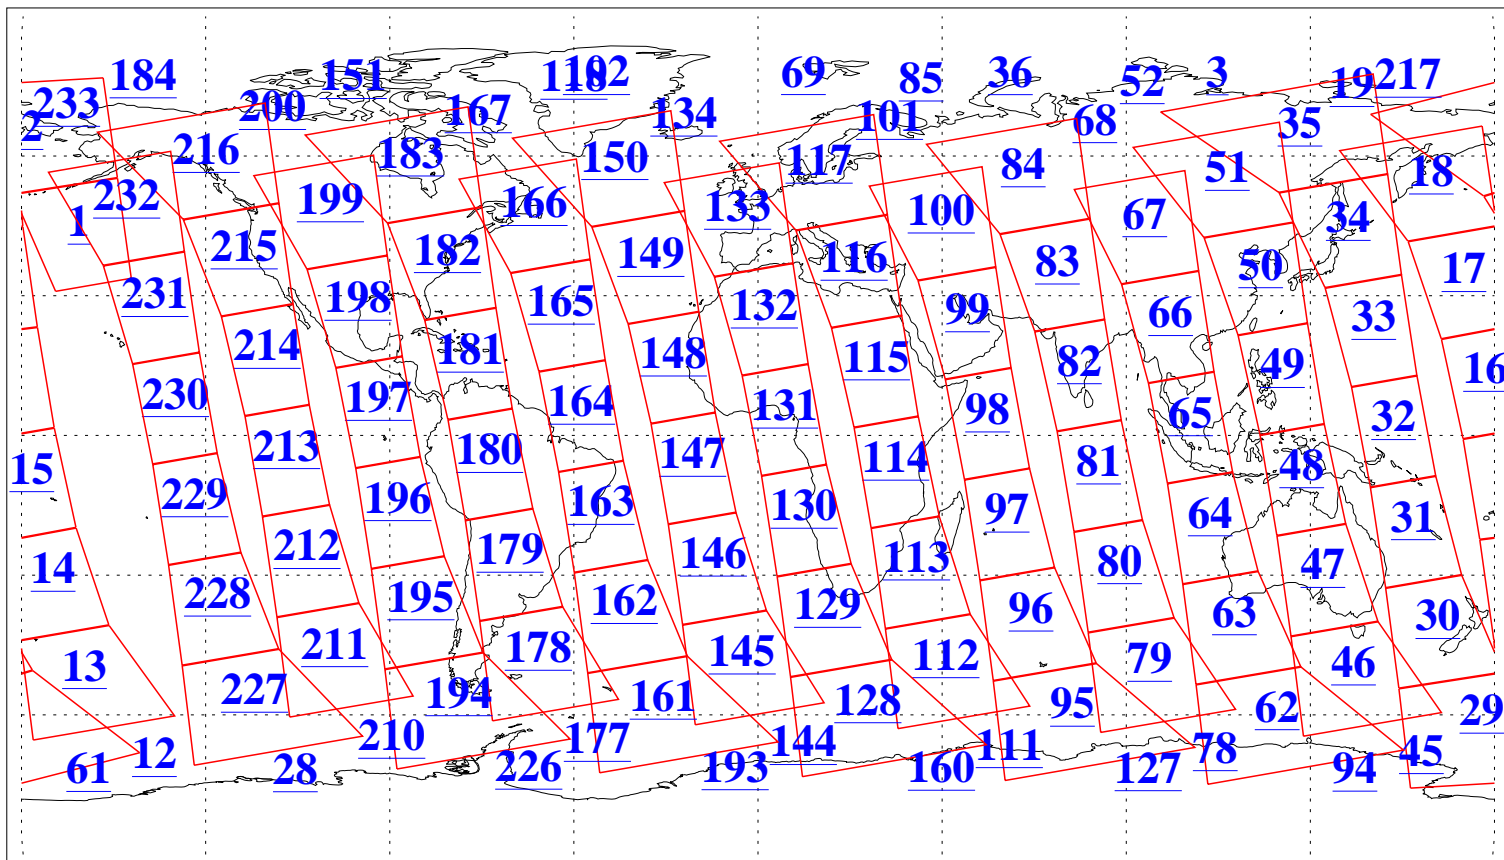

L1B Availability
AMSU Granules: 240
HSB Granules: 0
AIRS Granules: 240

8 Aug 2008
DoY 221
Aqua Day 2288
Granules: 1 to 120

Granules: 121 to 240

Legend: AMSU Available, HSB Available, AIRS Available

L1B Availability
AMSU Granules: 240
HSB Granules: 0
AIRS Granules: 240

8 Aug 2008
DoY 221
Aqua Day 2288

Ascending Granules

Descending Granules

Legend: AMSU Available, HSB Available, AIRS Available

L1B Availability
AMSU Granules: 240
HSB Granules: 0
AIRS Granules: 240

8 Aug 2008
DoY 221
Aqua Day 2288

Northern Hemisphere Granules

Southern Hemisphere Granules

Legend: AMSU Available, HSB Available, AIRS Available