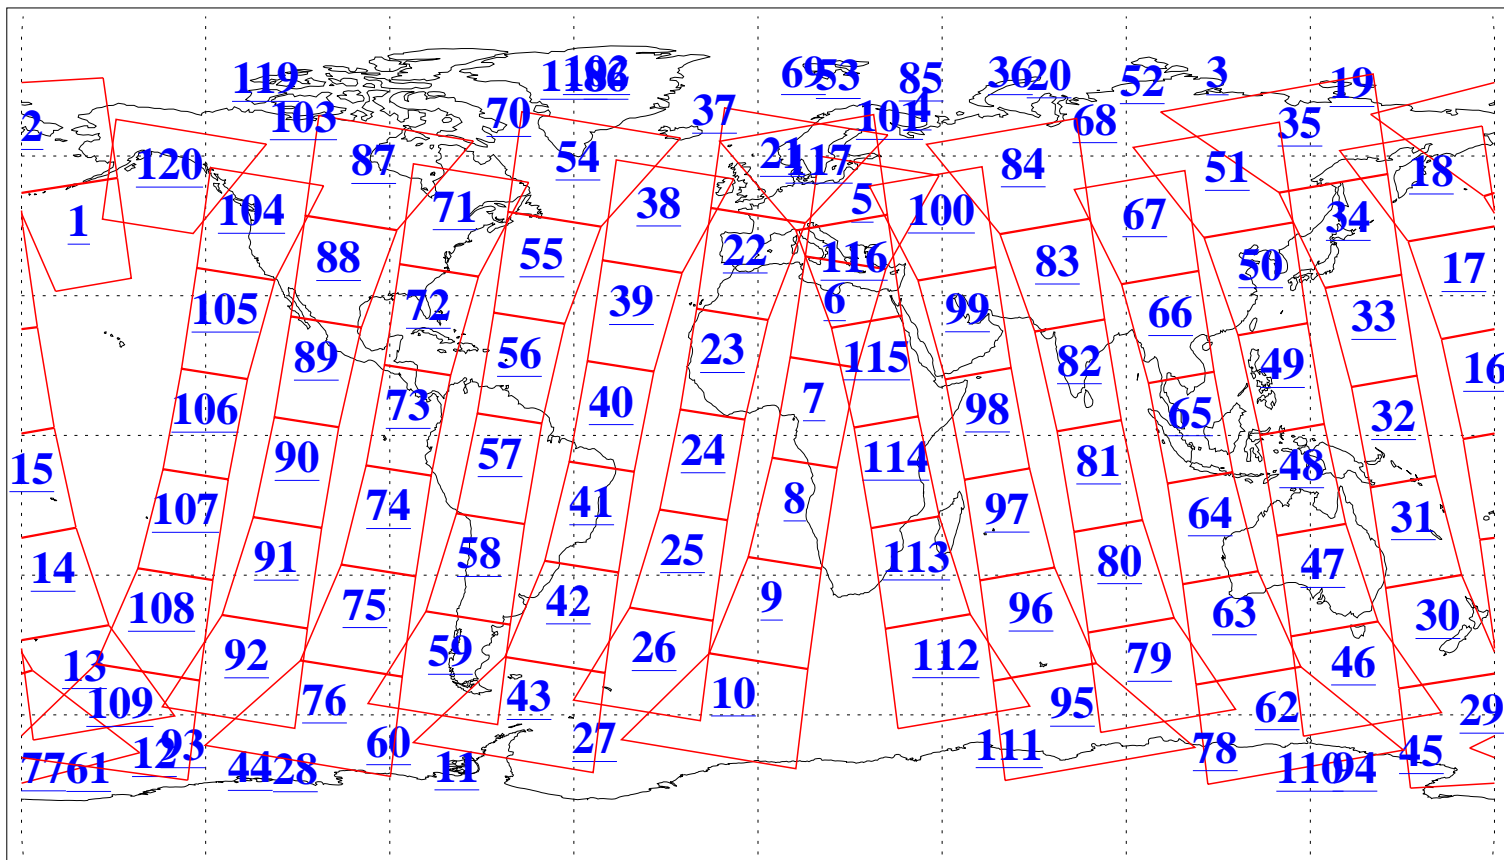

L1B Availability
AMSU Granules: 240
HSB Granules: 0
AIRS Granules: 240

8 Aug 2008
DoY 221
Aqua Day 2288
Granules: 1 to 120

Granules: 121 to 240

Legend: AMSU Available, HSB Available, AIRS Available

L1B Availability
AMSU Granules: 240
HSB Granules: 0
AIRS Granules: 240

8 Aug 2008
DoY 221
Aqua Day 2288

Ascending Granules

Descending Granules

Legend: AMSU Available, HSB Available, AIRS Available

L1B Availability
AMSU Granules: 240
HSB Granules: 0
AIRS Granules: 240

8 Aug 2008
DoY 221
Aqua Day 2288

Northern Hemisphere Granules

Southern Hemisphere Granules

Legend: AMSU Available, HSB Available, AIRS Available