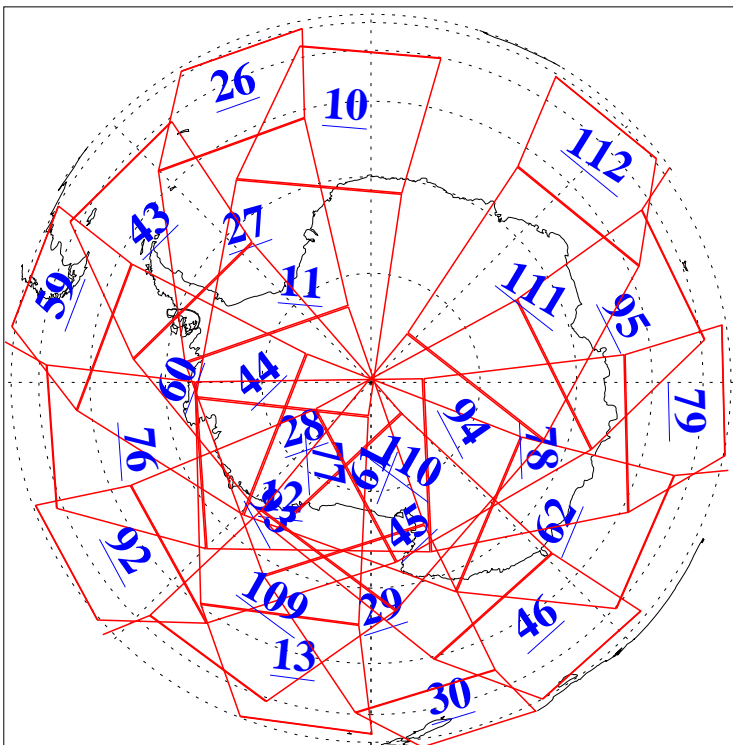

L1B Availability
AMSU Granules: 240
HSB Granules: 0
AIRS Granules: 240

8 Aug 2008
DoY 221
Aqua Day 2288
Granules: 1 to 120

Granules: 121 to 240

Legend: AMSU Available, HSB Available, AIRS Available

L1B Availability
AMSU Granules: 240
HSB Granules: 0
AIRS Granules: 240

8 Aug 2008
DoY 221
Aqua Day 2288

Ascending Granules

Descending Granules

Legend: AMSU Available, HSB Available, AIRS Available

L1B Availability
AMSU Granules: 240
HSB Granules: 0
AIRS Granules: 240

8 Aug 2008
DoY 221
Aqua Day 2288

Northern Hemisphere Granules

Southern Hemisphere Granules

Legend: AMSU Available, HSB Available, AIRS Available