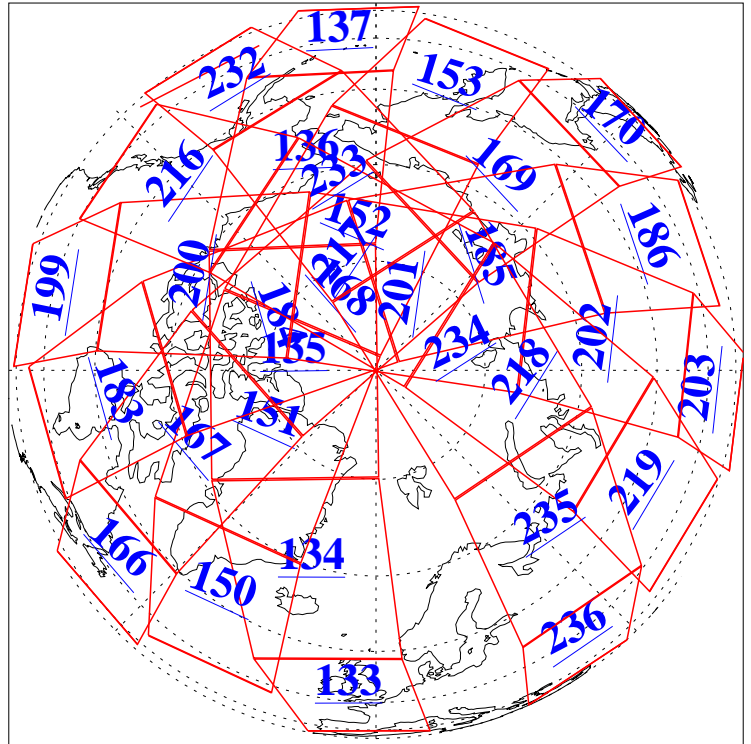

L1B Availability
AMSU Granules: 240
HSB Granules: 0
AIRS Granules: 240

8 Aug 2008
DoY 221
Aqua Day 2288
Granules: 1 to 120

Granules: 121 to 240

Legend: AMSU Available, HSB Available, AIRS Available

L1B Availability
AMSU Granules: 240
HSB Granules: 0
AIRS Granules: 240

8 Aug 2008
DoY 221
Aqua Day 2288

Ascending Granules

Descending Granules

Legend: AMSU Available, HSB Available, AIRS Available

L1B Availability
AMSU Granules: 240
HSB Granules: 0
AIRS Granules: 240

8 Aug 2008
DoY 221
Aqua Day 2288

Northern Hemisphere Granules

Southern Hemisphere Granules

Legend: AMSU Available, HSB Available, AIRS Available