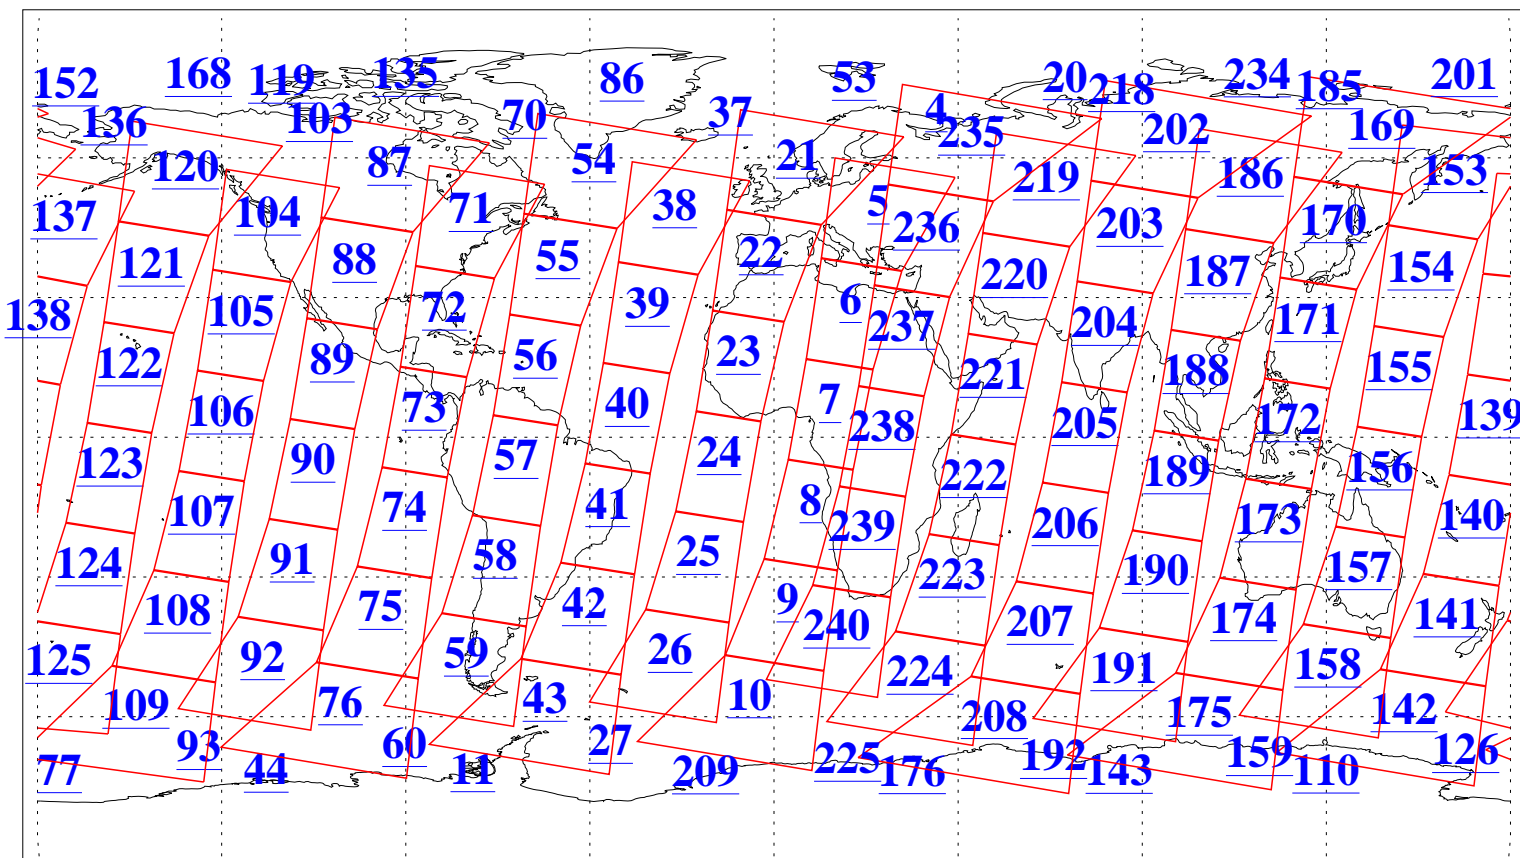

L1B Availability
AMSU Granules: 240
HSB Granules: 0
AIRS Granules: 240

8 Aug 2008
DoY 221
Aqua Day 2288
Granules: 1 to 120

Granules: 121 to 240

Legend: AMSU Available, HSB Available, AIRS Available

L1B Availability
AMSU Granules: 240
HSB Granules: 0
AIRS Granules: 240

8 Aug 2008
DoY 221
Aqua Day 2288

Ascending Granules

Descending Granules

Legend: AMSU Available, HSB Available, AIRS Available

L1B Availability
AMSU Granules: 240
HSB Granules: 0
AIRS Granules: 240

8 Aug 2008
DoY 221
Aqua Day 2288

Northern Hemisphere Granules

Southern Hemisphere Granules

Legend: AMSU Available, HSB Available, AIRS Available