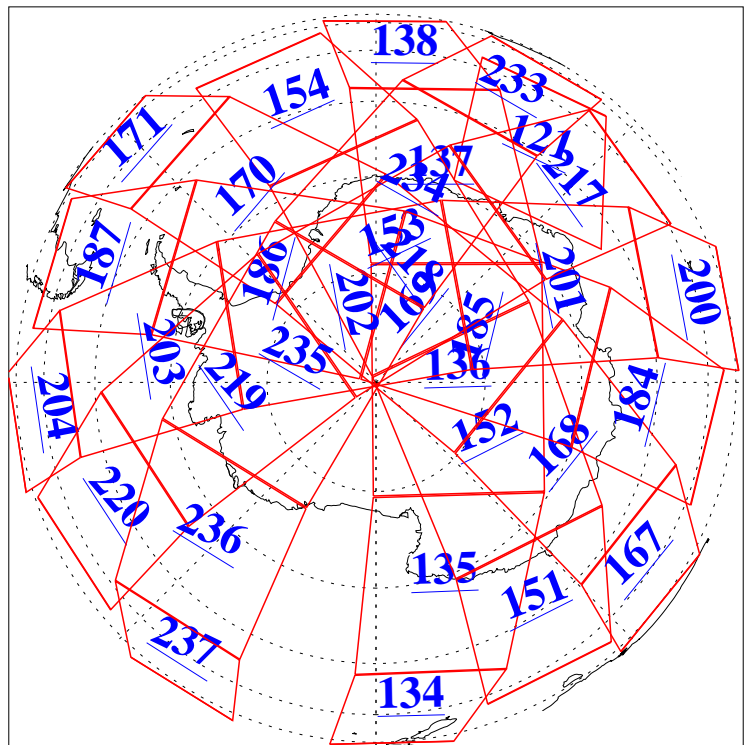

L1B Availability  
AMSU Granules: 240  
HSB Granules: 0  
AIRS Granules: 240

7 Aug 2008  
DoY 220  
Aqua Day 2287  
Granules: 1 to 120

Granules: 121 to 240

Legend: AMSU Available, HSB Available, AIRS Available

L1B Availability  
AMSU Granules: 240  
HSB Granules: 0  
AIRS Granules: 240

7 Aug 2008  
DoY 220  
Aqua Day 2287

Ascending Granules

Descending Granules

Legend: AMSU Available, HSB Available, AIRS Available

L1B Availability  
 AMSU Granules: 240  
 HSB Granules: 0  
 AIRS Granules: 240

7 Aug 2008  
 DoY 220  
 Aqua Day 2287

Northern Hemisphere Granules

Southern Hemisphere Granules

Legend: AMSU Available, HSB Available, AIRS Available