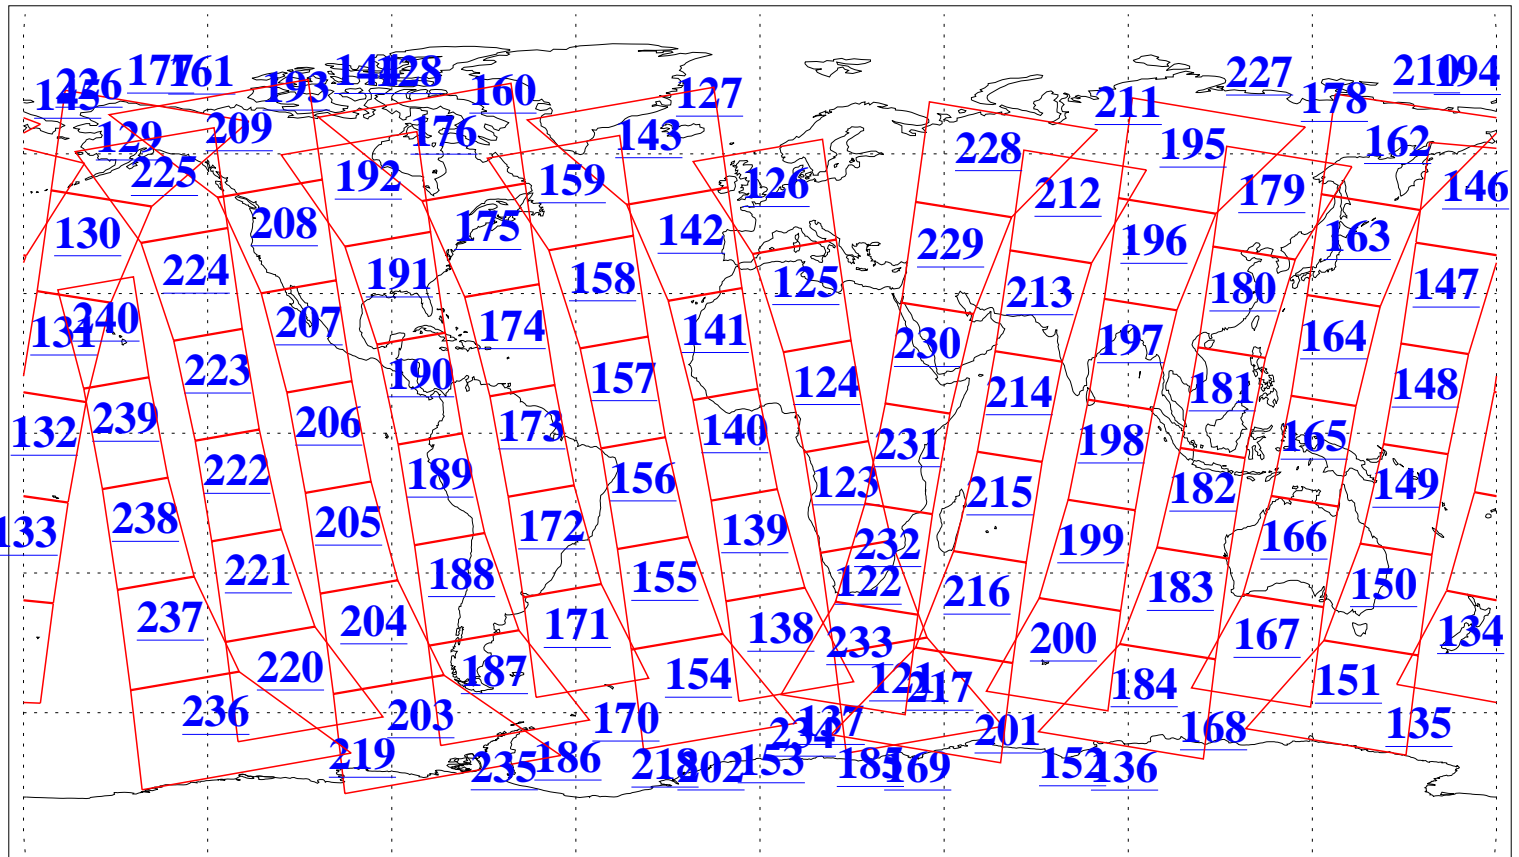

L1B Availability  
AMSU Granules: 240  
HSB Granules: 0  
AIRS Granules: 240

7 Aug 2008  
DoY 220  
Aqua Day 2287  
Granules: 1 to 120

Granules: 121 to 240

Legend: AMSU Available, HSB Available, AIRS Available

L1B Availability  
AMSU Granules: 240  
HSB Granules: 0  
AIRS Granules: 240

7 Aug 2008  
DoY 220  
Aqua Day 2287

Ascending Granules

Descending Granules

Legend: AMSU Available, HSB Available, AIRS Available

L1B Availability  
 AMSU Granules: 240  
 HSB Granules: 0  
 AIRS Granules: 240

7 Aug 2008  
 DoY 220  
 Aqua Day 2287

Northern Hemisphere Granules

Southern Hemisphere Granules

Legend: AMSU Available, HSB Available, AIRS Available