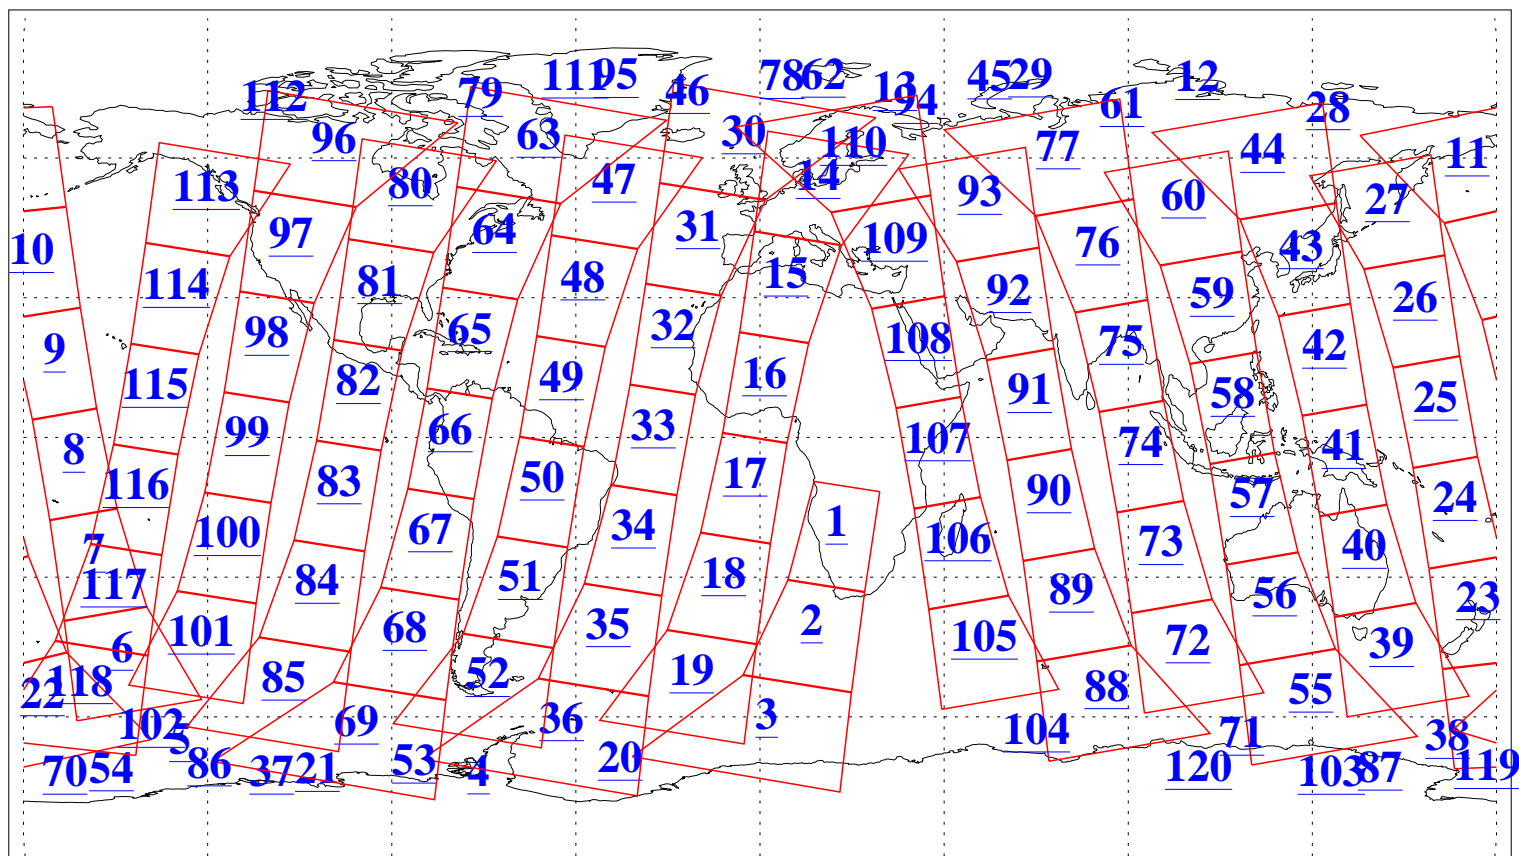

L1B Availability  
AMSU Granules: 240  
HSB Granules: 0  
AIRS Granules: 240

7 Aug 2008  
DoY 220  
Aqua Day 2287  
Granules: 1 to 120

Granules: 121 to 240

Legend: AMSU Available, HSB Available, AIRS Available

L1B Availability  
AMSU Granules: 240  
HSB Granules: 0  
AIRS Granules: 240

7 Aug 2008  
DoY 220  
Aqua Day 2287

Ascending Granules

Descending Granules

Legend: AMSU Available, HSB Available, AIRS Available

L1B Availability  
 AMSU Granules: 240  
 HSB Granules: 0  
 AIRS Granules: 240

7 Aug 2008  
 DoY 220  
 Aqua Day 2287

Northern Hemisphere Granules

Southern Hemisphere Granules

Legend: AMSU Available, HSB Available, AIRS Available