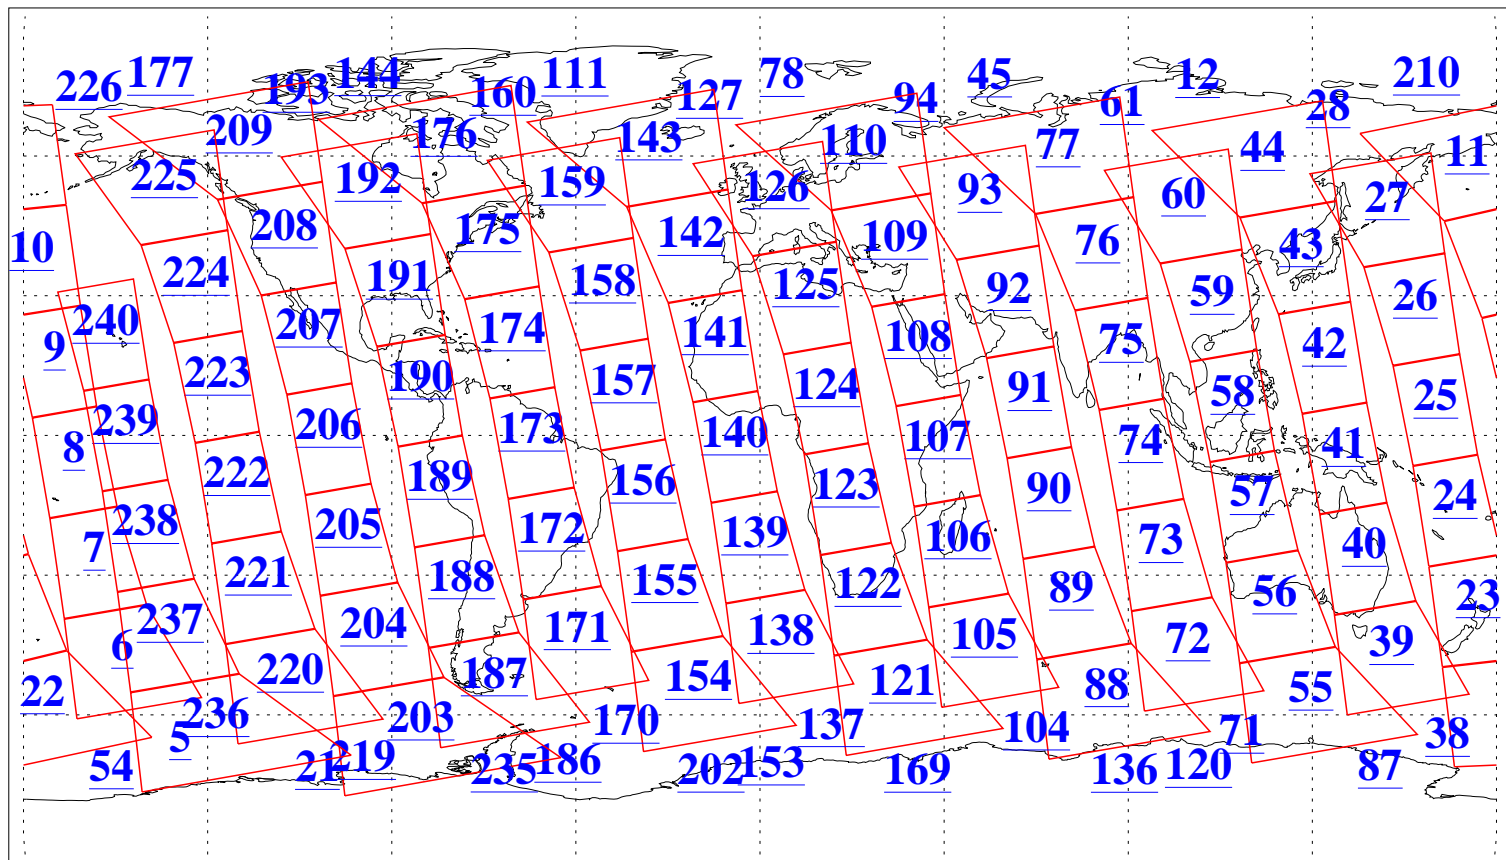

L1B Availability  
AMSU Granules: 240  
HSB Granules: 0  
AIRS Granules: 240

7 Aug 2008  
DoY 220  
Aqua Day 2287  
Granules: 1 to 120

Granules: 121 to 240

Legend: AMSU Available, HSB Available, AIRS Available

L1B Availability  
AMSU Granules: 240  
HSB Granules: 0  
AIRS Granules: 240

7 Aug 2008  
DoY 220  
Aqua Day 2287

Ascending Granules

Descending Granules

Legend: AMSU Available, HSB Available, AIRS Available

L1B Availability  
 AMSU Granules: 240  
 HSB Granules: 0  
 AIRS Granules: 240

7 Aug 2008  
 DoY 220  
 Aqua Day 2287

Northern Hemisphere Granules

Southern Hemisphere Granules

Legend: AMSU Available, HSB Available, AIRS Available