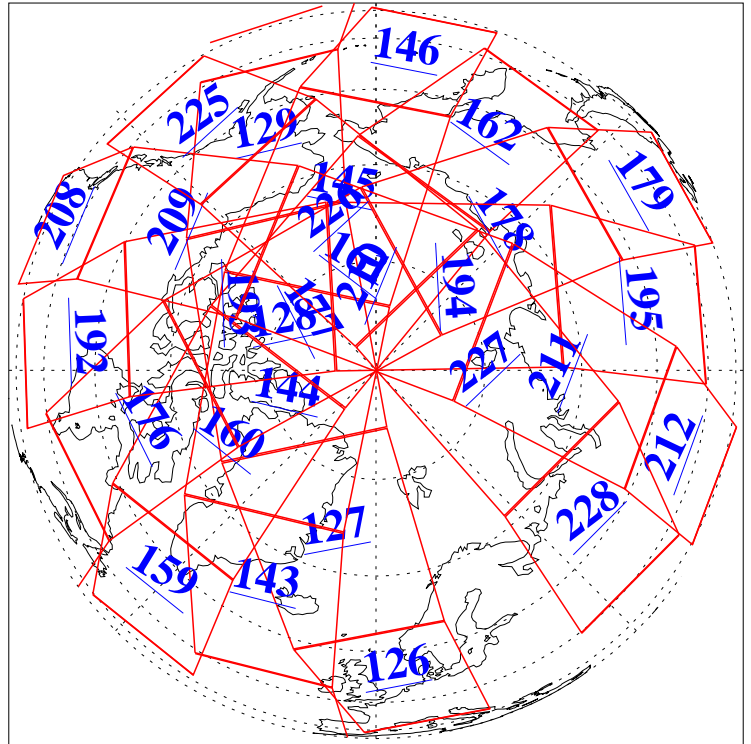

L1B Availability  
AMSU Granules: 240  
HSB Granules: 0  
AIRS Granules: 240

7 Aug 2008  
DoY 220  
Aqua Day 2287  
Granules: 1 to 120

Granules: 121 to 240

Legend: AMSU Available, HSB Available, AIRS Available

L1B Availability  
AMSU Granules: 240  
HSB Granules: 0  
AIRS Granules: 240

7 Aug 2008  
DoY 220  
Aqua Day 2287

Ascending Granules

Descending Granules

Legend: AMSU Available, HSB Available, AIRS Available

L1B Availability  
 AMSU Granules: 240  
 HSB Granules: 0  
 AIRS Granules: 240

7 Aug 2008  
 DoY 220  
 Aqua Day 2287

Northern Hemisphere Granules

Southern Hemisphere Granules

Legend: AMSU Available, HSB Available, AIRS Available