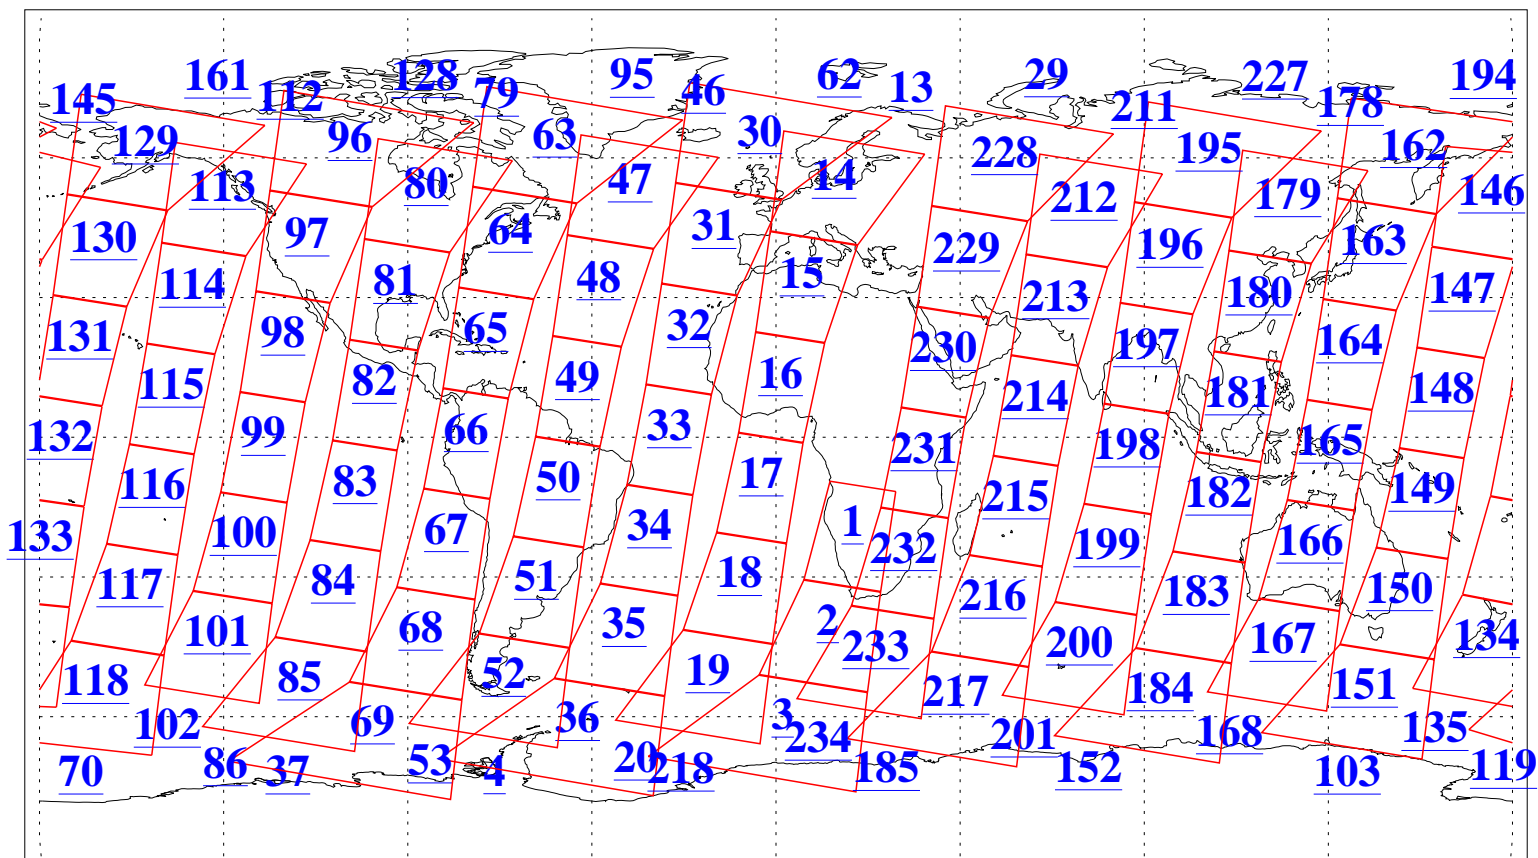

L1B Availability  
AMSU Granules: 240  
HSB Granules: 0  
AIRS Granules: 240

7 Aug 2008  
DoY 220  
Aqua Day 2287  
Granules: 1 to 120

Granules: 121 to 240

Legend: AMSU Available, HSB Available, AIRS Available

L1B Availability  
AMSU Granules: 240  
HSB Granules: 0  
AIRS Granules: 240

7 Aug 2008  
DoY 220  
Aqua Day 2287

Ascending Granules

Descending Granules

Legend: AMSU Available, HSB Available, AIRS Available

L1B Availability  
 AMSU Granules: 240  
 HSB Granules: 0  
 AIRS Granules: 240

7 Aug 2008  
 DoY 220  
 Aqua Day 2287

Northern Hemisphere Granules

Southern Hemisphere Granules

Legend: AMSU Available, HSB Available, AIRS Available