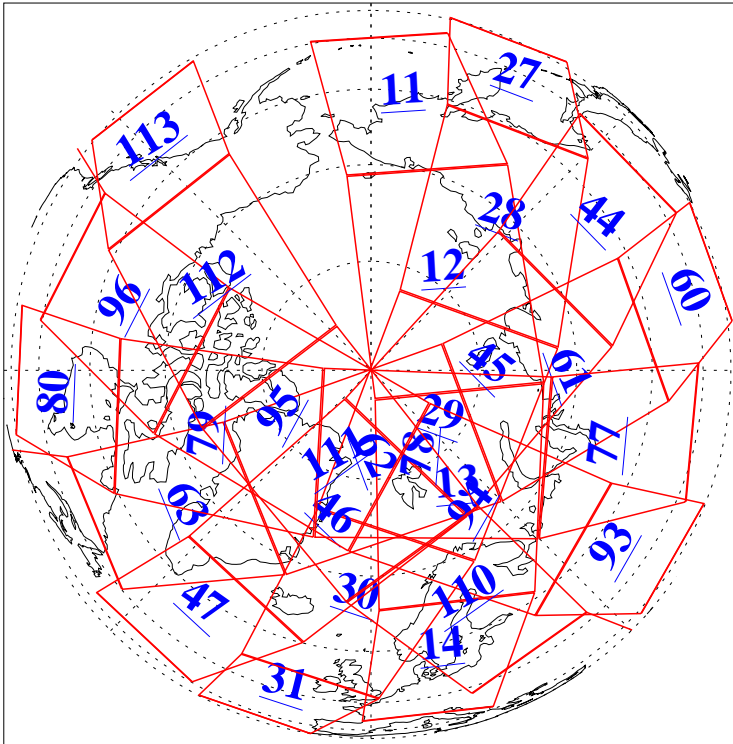

L1B Availability  
AMSU Granules: 240  
HSB Granules: 0  
AIRS Granules: 240

7 Aug 2008  
DoY 220  
Aqua Day 2287  
Granules: 1 to 120

Granules: 121 to 240

Legend: AMSU Available, HSB Available, AIRS Available

L1B Availability  
AMSU Granules: 240  
HSB Granules: 0  
AIRS Granules: 240

7 Aug 2008  
DoY 220  
Aqua Day 2287

Ascending Granules

Descending Granules

Legend: AMSU Available, HSB Available, AIRS Available

L1B Availability  
 AMSU Granules: 240  
 HSB Granules: 0  
 AIRS Granules: 240

7 Aug 2008  
 DoY 220  
 Aqua Day 2287

Northern Hemisphere Granules

Southern Hemisphere Granules

Legend: AMSU Available, HSB Available, AIRS Available