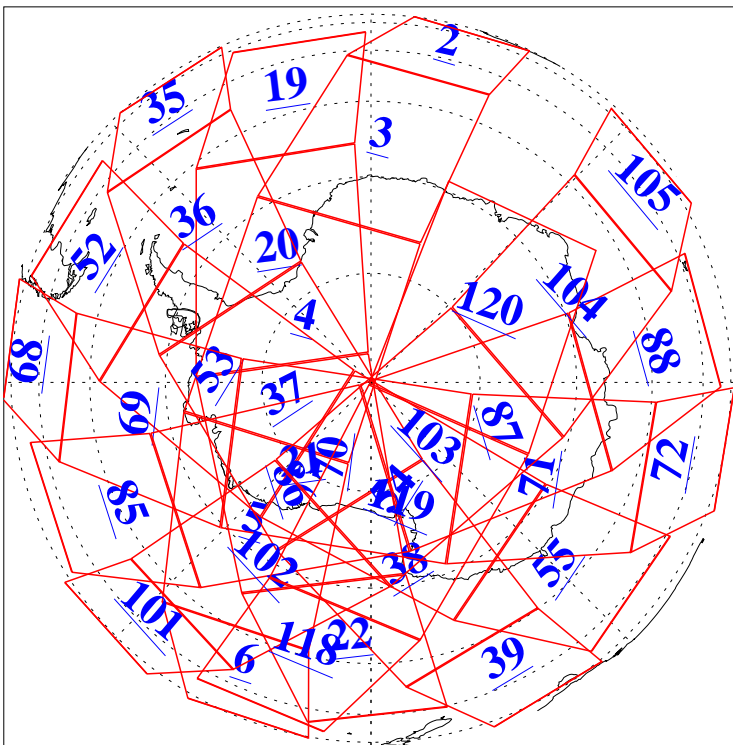

L1B Availability  
AMSU Granules: 240  
HSB Granules: 0  
AIRS Granules: 240

7 Aug 2008  
DoY 220  
Aqua Day 2287  
Granules: 1 to 120

Granules: 121 to 240

Legend: AMSU Available, HSB Available, AIRS Available

L1B Availability  
AMSU Granules: 240  
HSB Granules: 0  
AIRS Granules: 240

7 Aug 2008  
DoY 220  
Aqua Day 2287

Ascending Granules

Descending Granules

Legend: AMSU Available, HSB Available, AIRS Available

L1B Availability  
 AMSU Granules: 240  
 HSB Granules: 0  
 AIRS Granules: 240

7 Aug 2008  
 DoY 220  
 Aqua Day 2287

Northern Hemisphere Granules

Southern Hemisphere Granules

Legend: AMSU Available, HSB Available, AIRS Available