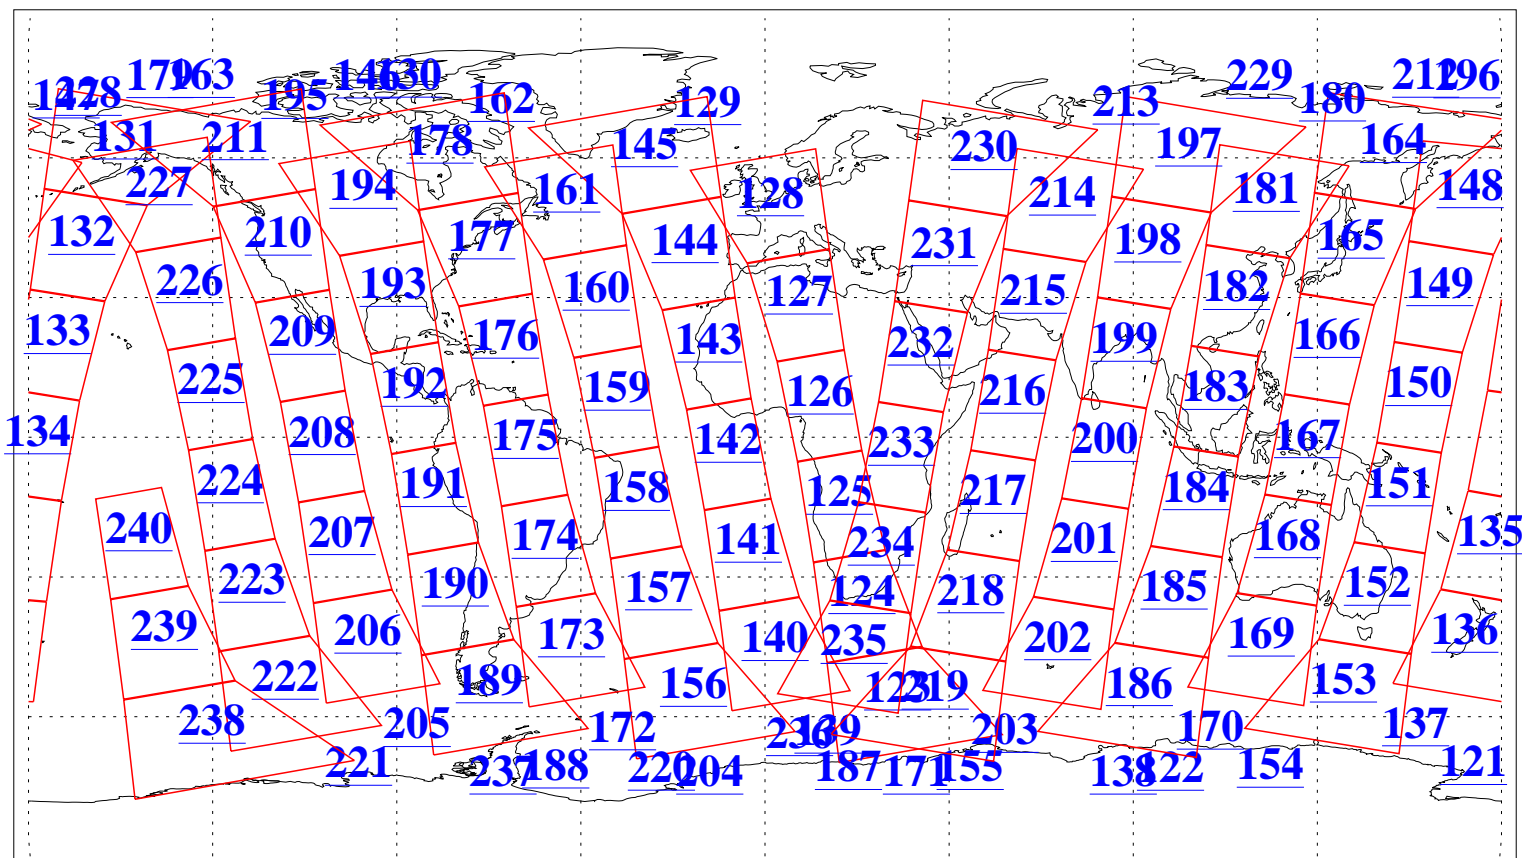

L1B Availability  
AMSU Granules: 240  
HSB Granules: 0  
AIRS Granules: 240

5 Aug 2008  
DoY 218  
Aqua Day 2285  
Granules: 1 to 120

Granules: 121 to 240

Legend: AMSU Available, HSB Available, AIRS Available

L1B Availability  
AMSU Granules: 240  
HSB Granules: 0  
AIRS Granules: 240

5 Aug 2008  
DoY 218  
Aqua Day 2285

Ascending Granules

Descending Granules

Legend: AMSU Available, HSB Available, AIRS Available

L1B Availability  
 AMSU Granules: 240  
 HSB Granules: 0  
 AIRS Granules: 240

5 Aug 2008  
 DoY 218  
 Aqua Day 2285

Northern Hemisphere Granules

Southern Hemisphere Granules

Legend: AMSU Available, HSB Available, AIRS Available