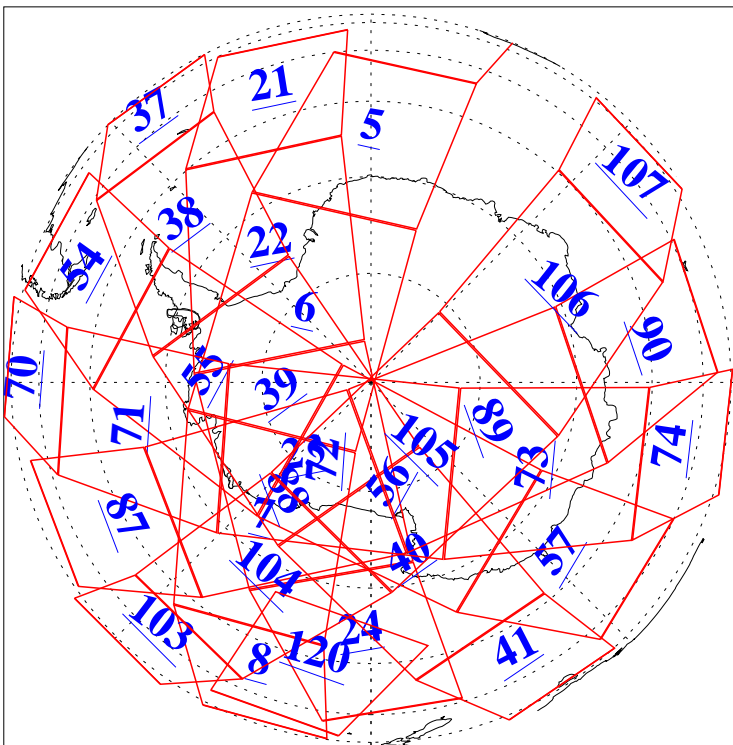

L1B Availability  
AMSU Granules: 240  
HSB Granules: 0  
AIRS Granules: 240

5 Aug 2008  
DoY 218  
Aqua Day 2285  
Granules: 1 to 120

Granules: 121 to 240

Legend: AMSU Available, HSB Available, AIRS Available

L1B Availability  
AMSU Granules: 240  
HSB Granules: 0  
AIRS Granules: 240

5 Aug 2008  
DoY 218  
Aqua Day 2285

Ascending Granules

Descending Granules

Legend: AMSU Available, HSB Available, AIRS Available

L1B Availability  
 AMSU Granules: 240  
 HSB Granules: 0  
 AIRS Granules: 240

5 Aug 2008  
 DoY 218  
 Aqua Day 2285

Northern Hemisphere Granules

Southern Hemisphere Granules

Legend: AMSU Available, HSB Available, AIRS Available