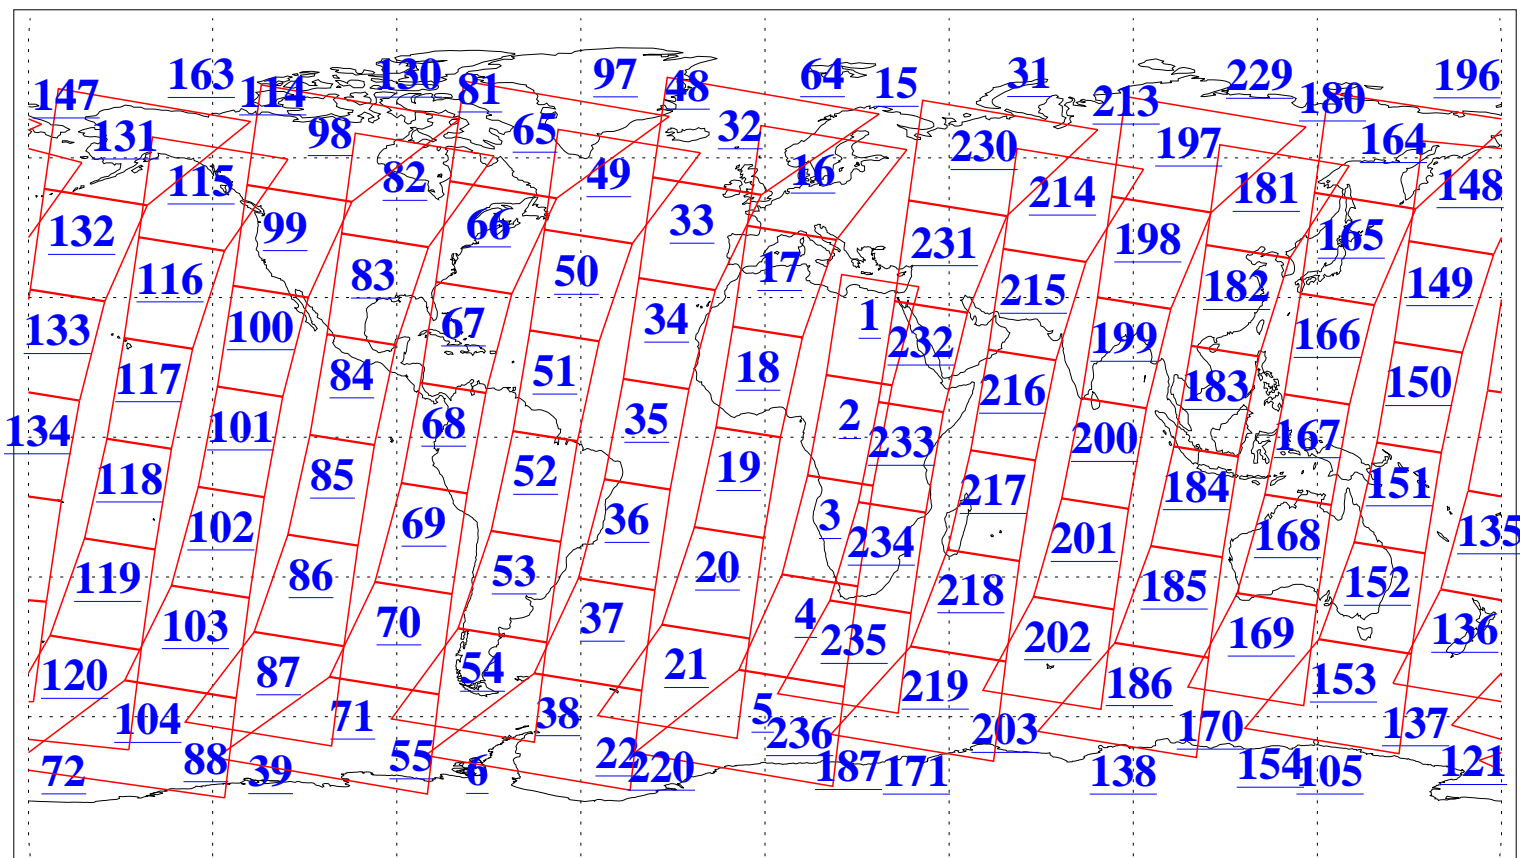

L1B Availability  
AMSU Granules: 240  
HSB Granules: 0  
AIRS Granules: 240

5 Aug 2008  
DoY 218  
Aqua Day 2285  
Granules: 1 to 120

Granules: 121 to 240

Legend: AMSU Available, HSB Available, AIRS Available

L1B Availability  
AMSU Granules: 240  
HSB Granules: 0  
AIRS Granules: 240

5 Aug 2008  
DoY 218  
Aqua Day 2285

Ascending Granules

Descending Granules

Legend: AMSU Available, HSB Available, AIRS Available

L1B Availability  
 AMSU Granules: 240  
 HSB Granules: 0  
 AIRS Granules: 240

5 Aug 2008  
 DoY 218  
 Aqua Day 2285

Northern Hemisphere Granules

Southern Hemisphere Granules

Legend: AMSU Available, HSB Available, AIRS Available