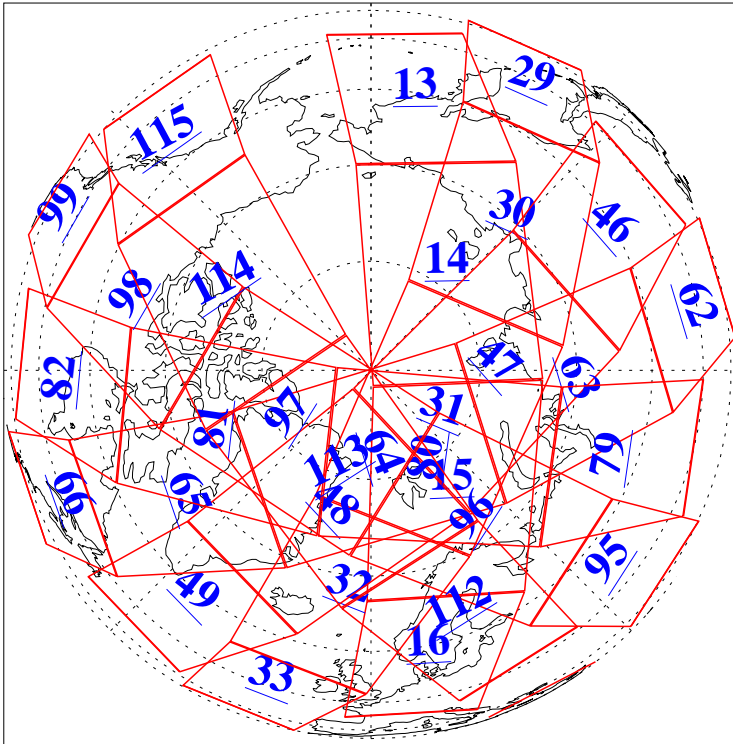

L1B Availability  
AMSU Granules: 240  
HSB Granules: 0  
AIRS Granules: 240

5 Aug 2008  
DoY 218  
Aqua Day 2285  
Granules: 1 to 120

Granules: 121 to 240

Legend: AMSU Available, HSB Available, AIRS Available

L1B Availability  
AMSU Granules: 240  
HSB Granules: 0  
AIRS Granules: 240

5 Aug 2008  
DoY 218  
Aqua Day 2285

Ascending Granules

Descending Granules

Legend: AMSU Available, HSB Available, AIRS Available

L1B Availability  
 AMSU Granules: 240  
 HSB Granules: 0  
 AIRS Granules: 240

5 Aug 2008  
 DoY 218  
 Aqua Day 2285

Northern Hemisphere Granules

Southern Hemisphere Granules

Legend: AMSU Available, HSB Available, AIRS Available