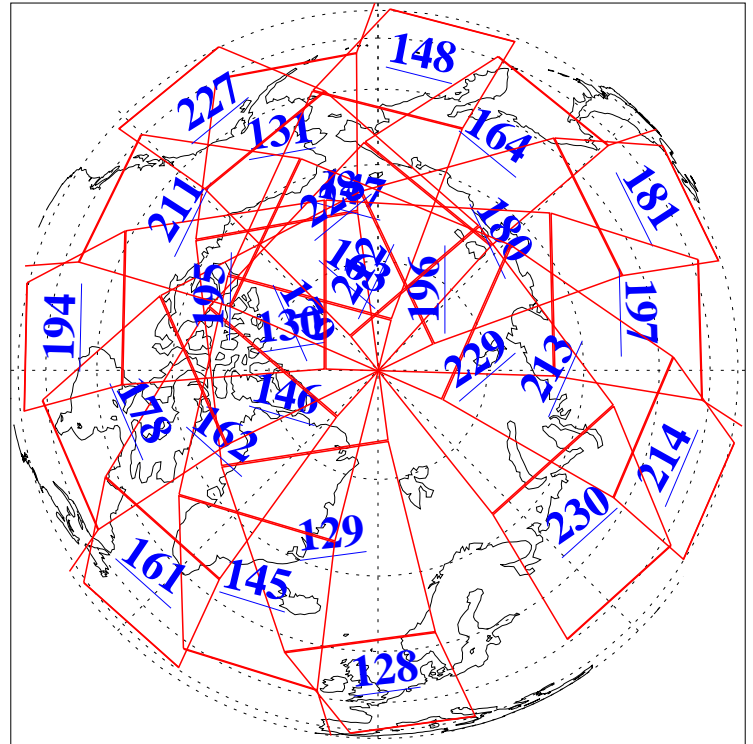

L1B Availability  
AMSU Granules: 240  
HSB Granules: 0  
AIRS Granules: 240

5 Aug 2008  
DoY 218  
Aqua Day 2285  
Granules: 1 to 120

Granules: 121 to 240

Legend: AMSU Available, HSB Available, AIRS Available

L1B Availability  
AMSU Granules: 240  
HSB Granules: 0  
AIRS Granules: 240

5 Aug 2008  
DoY 218  
Aqua Day 2285

Ascending Granules

Descending Granules

Legend: AMSU Available, HSB Available, AIRS Available

L1B Availability  
 AMSU Granules: 240  
 HSB Granules: 0  
 AIRS Granules: 240

5 Aug 2008  
 DoY 218  
 Aqua Day 2285

Northern Hemisphere Granules

Southern Hemisphere Granules

Legend: AMSU Available, HSB Available, AIRS Available