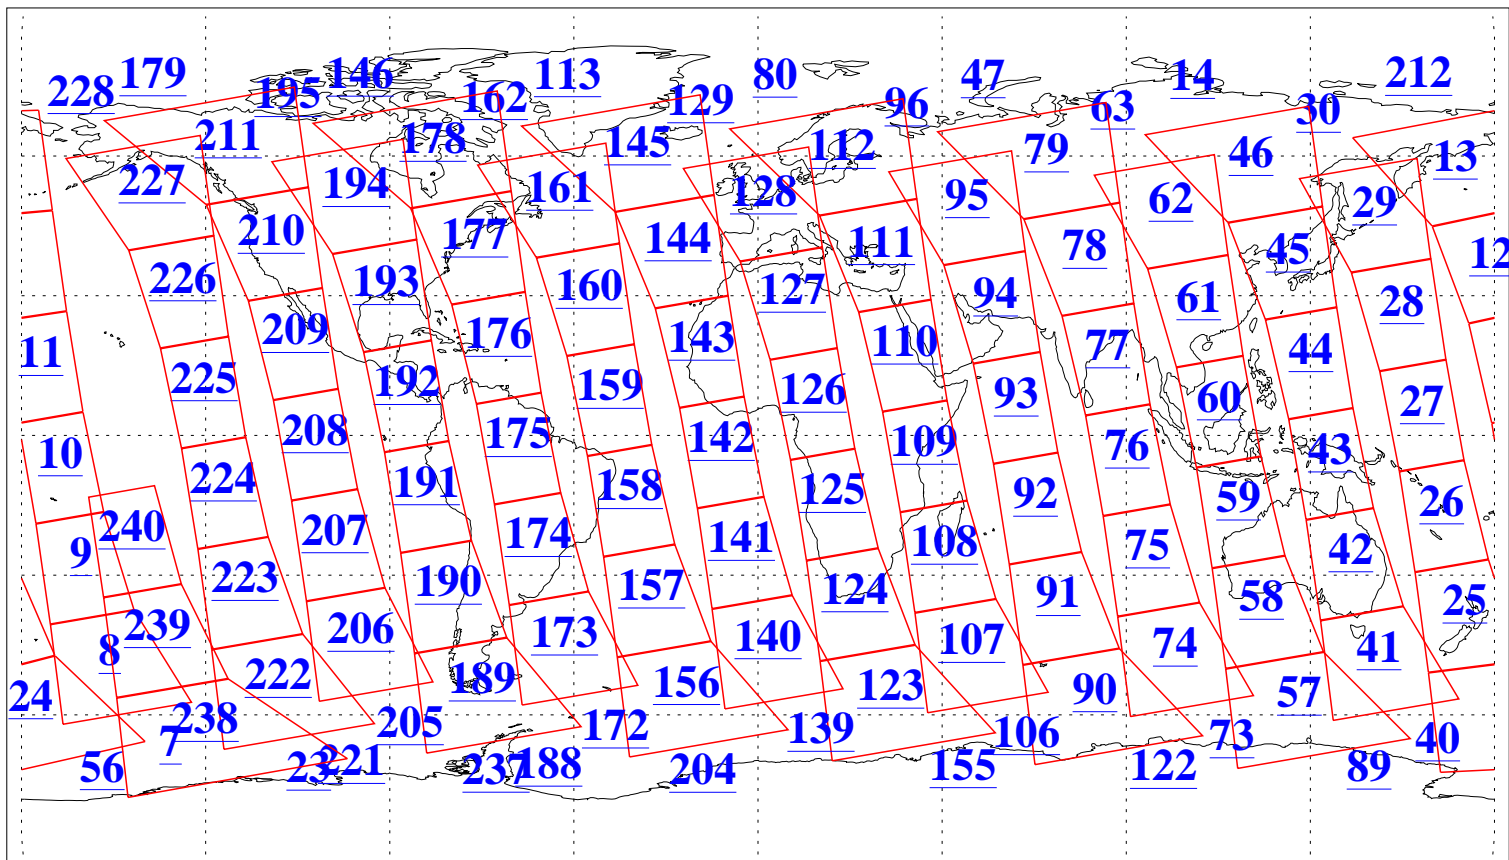

L1B Availability  
AMSU Granules: 240  
HSB Granules: 0  
AIRS Granules: 240

5 Aug 2008  
DoY 218  
Aqua Day 2285  
Granules: 1 to 120

Granules: 121 to 240

Legend: AMSU Available, HSB Available, AIRS Available

L1B Availability  
AMSU Granules: 240  
HSB Granules: 0  
AIRS Granules: 240

5 Aug 2008  
DoY 218  
Aqua Day 2285

Ascending Granules

Descending Granules

Legend: AMSU Available, HSB Available, AIRS Available

L1B Availability  
 AMSU Granules: 240  
 HSB Granules: 0  
 AIRS Granules: 240

5 Aug 2008  
 DoY 218  
 Aqua Day 2285

Northern Hemisphere Granules

Southern Hemisphere Granules

Legend: AMSU Available, HSB Available, AIRS Available