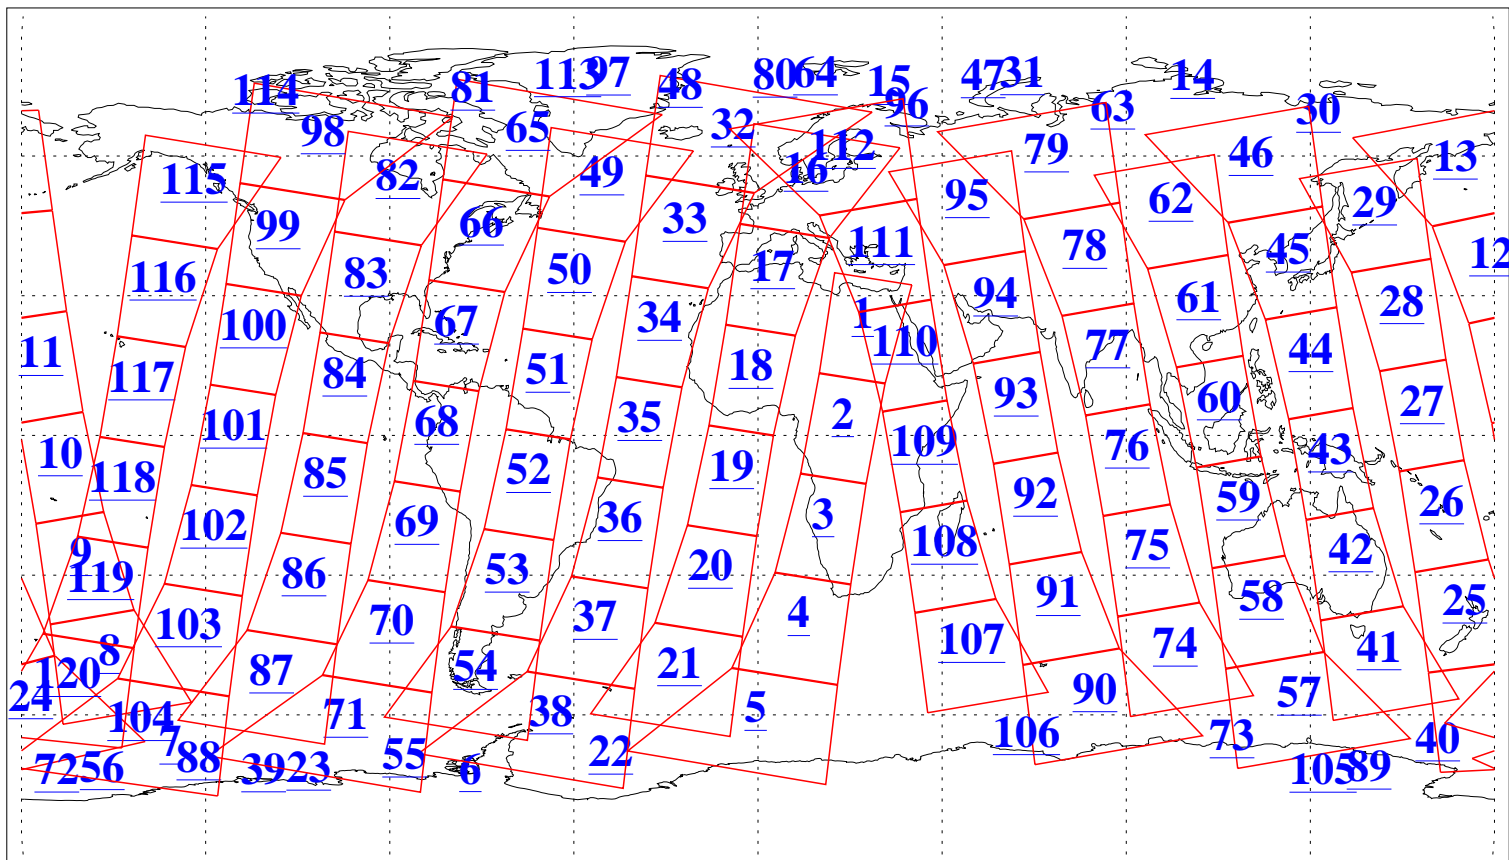

L1B Availability  
AMSU Granules: 240  
HSB Granules: 0  
AIRS Granules: 240

5 Aug 2008  
DoY 218  
Aqua Day 2285  
Granules: 1 to 120

Granules: 121 to 240

Legend: AMSU Available, HSB Available, AIRS Available

L1B Availability  
AMSU Granules: 240  
HSB Granules: 0  
AIRS Granules: 240

5 Aug 2008  
DoY 218  
Aqua Day 2285

Ascending Granules

Descending Granules

Legend: AMSU Available, HSB Available, AIRS Available

L1B Availability  
 AMSU Granules: 240  
 HSB Granules: 0  
 AIRS Granules: 240

5 Aug 2008  
 DoY 218  
 Aqua Day 2285

Northern Hemisphere Granules

Southern Hemisphere Granules

Legend: AMSU Available, HSB Available, AIRS Available