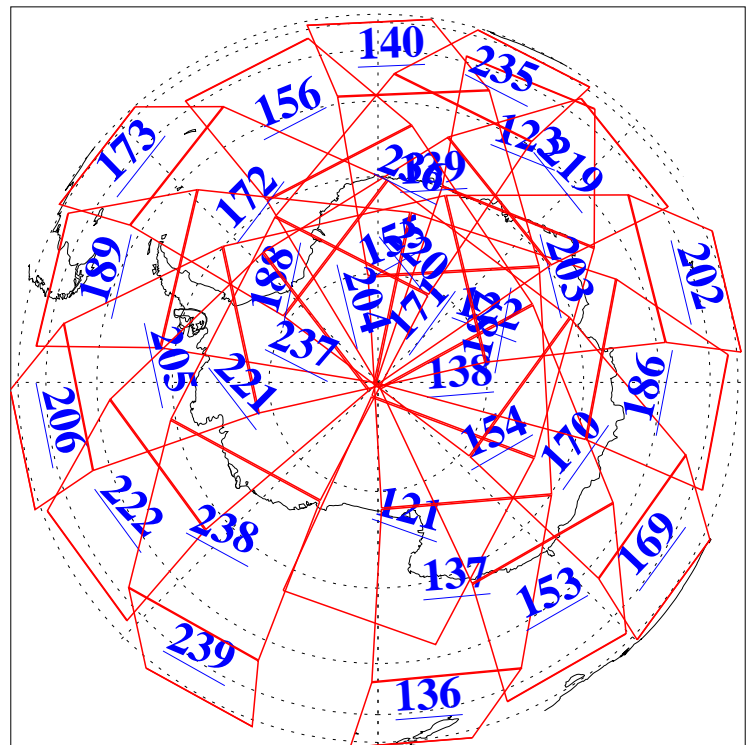

L1B Availability  
AMSU Granules: 240  
HSB Granules: 0  
AIRS Granules: 240

5 Aug 2008  
DoY 218  
Aqua Day 2285  
Granules: 1 to 120

Granules: 121 to 240

Legend: AMSU Available, HSB Available, AIRS Available

L1B Availability  
AMSU Granules: 240  
HSB Granules: 0  
AIRS Granules: 240

5 Aug 2008  
DoY 218  
Aqua Day 2285

Ascending Granules

Descending Granules

Legend: AMSU Available, HSB Available, AIRS Available

L1B Availability  
 AMSU Granules: 240  
 HSB Granules: 0  
 AIRS Granules: 240

5 Aug 2008  
 DoY 218  
 Aqua Day 2285

Northern Hemisphere Granules

Southern Hemisphere Granules

Legend: AMSU Available, HSB Available, AIRS Available