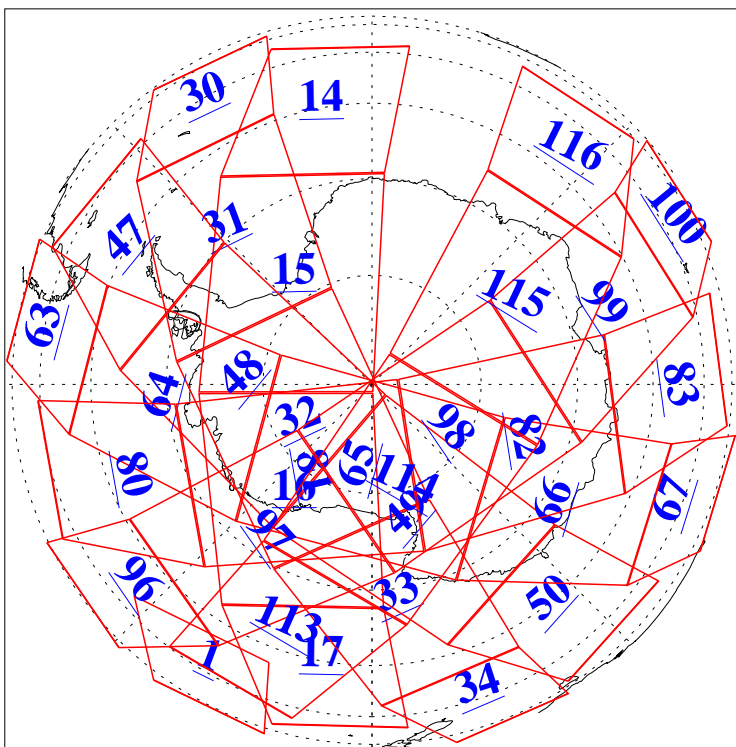

L1B Availability
AMSU Granules: 240
HSB Granules: 0
AIRS Granules: 240

4 Aug 2008
DoY 217
Aqua Day 2284
Granules: 1 to 120

Granules: 121 to 240

Legend: AMSU Available, HSB Available, AIRS Available

L1B Availability
AMSU Granules: 240
HSB Granules: 0
AIRS Granules: 240

4 Aug 2008
DoY 217
Aqua Day 2284

Ascending Granules

L1B Availability
 AMSU Granules: 240
 HSB Granules: 0
 AIRS Granules: 240

4 Aug 2008
 DoY 217
 Aqua Day 2284

Northern Hemisphere Granules

Southern Hemisphere Granules

Legend: AMSU Available, HSB Available, AIRS Available