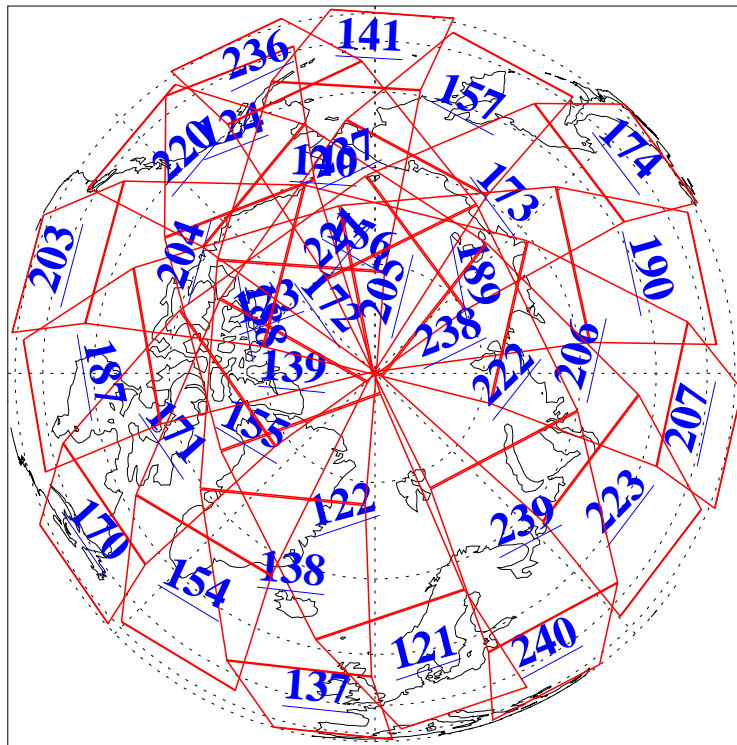

4 Aug 2008
DoY 217
Aqua Day 2284

Ascending Granules

L1B Availability
 AMSU Granules: 240
 HSB Granules: 0
 AIRS Granules: 240

4 Aug 2008
 DoY 217
 Aqua Day 2284

Northern Hemisphere Granules

Southern Hemisphere Granules