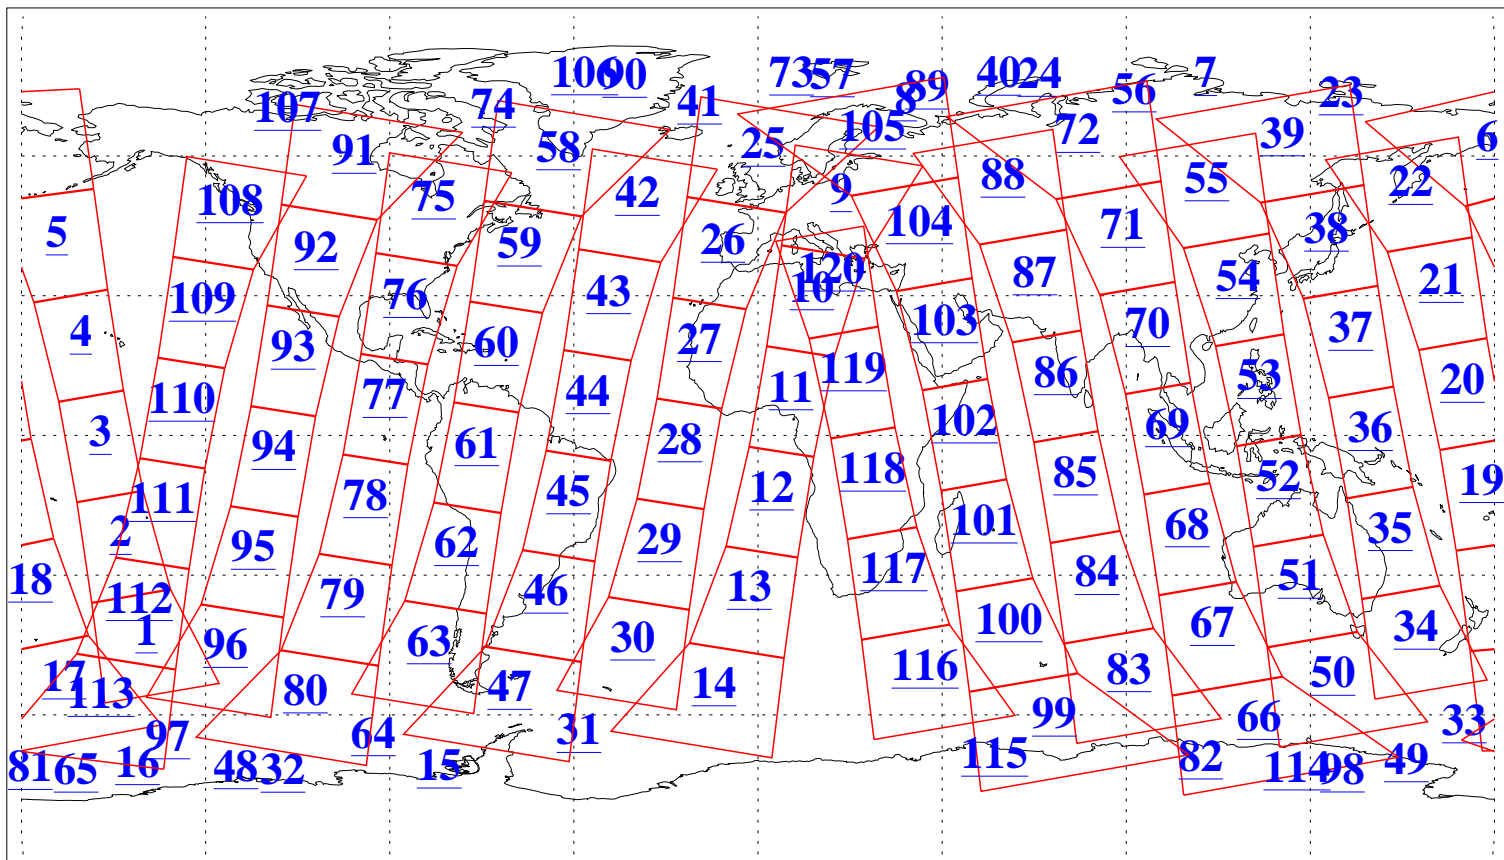

L1B Availability
AMSU Granules: 240
HSB Granules: 0
AIRS Granules: 240

4 Aug 2008
DoY 217
Aqua Day 2284
Granules: 1 to 120

Granules: 121 to 240

Legend: AMSU Available, HSB Available, AIRS Available

L1B Availability
AMSU Granules: 240
HSB Granules: 0
AIRS Granules: 240

4 Aug 2008
DoY 217
Aqua Day 2284

Ascending Granules

L1B Availability
 AMSU Granules: 240
 HSB Granules: 0
 AIRS Granules: 240

4 Aug 2008
 DoY 217
 Aqua Day 2284

Northern Hemisphere Granules

Southern Hemisphere Granules

Legend: AMSU Available, HSB Available, AIRS Available