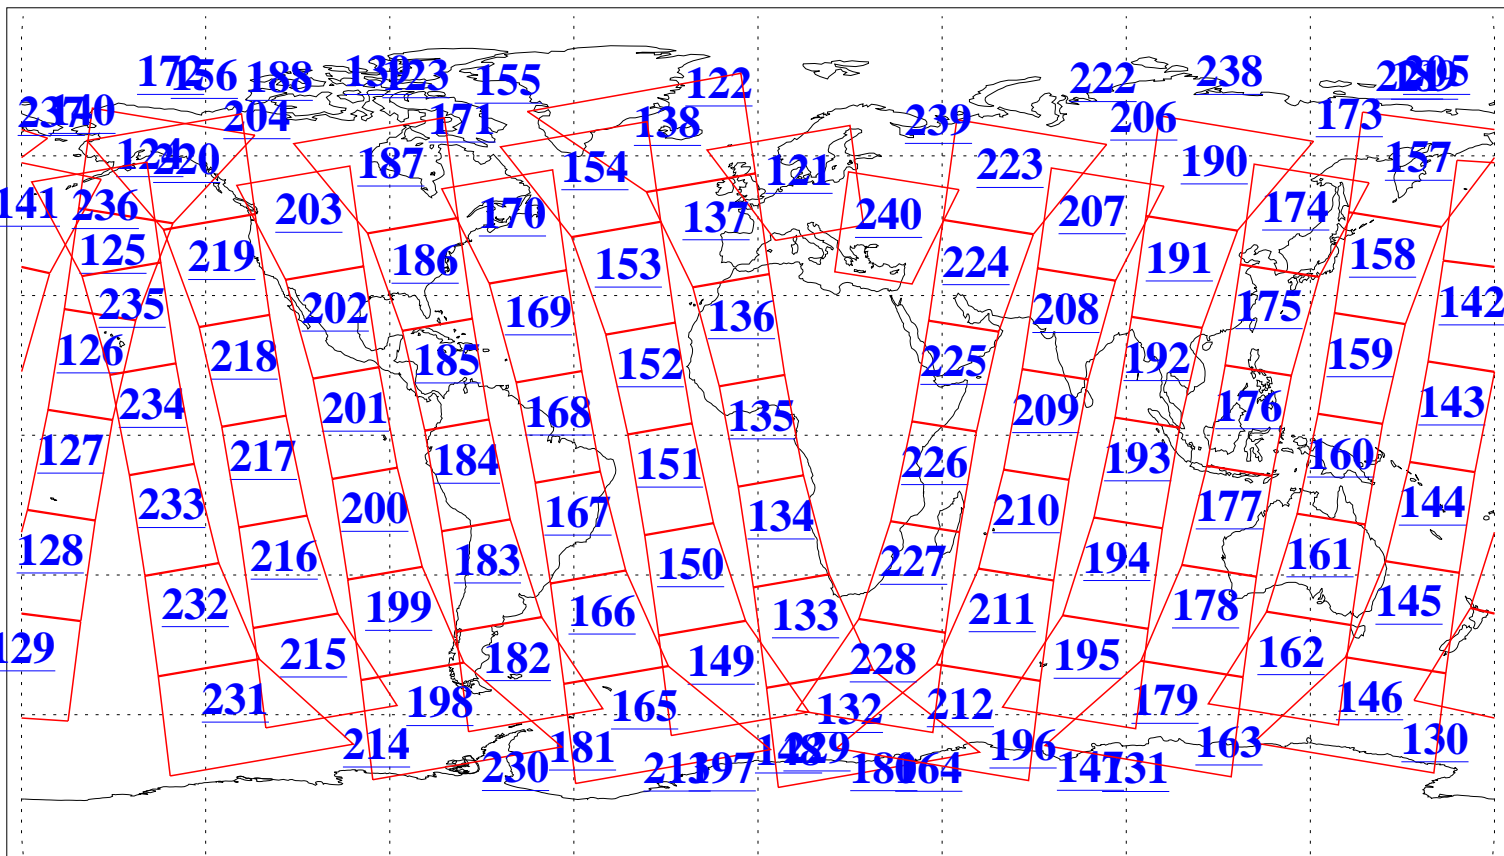

L1B Availability
AMSU Granules: 240
HSB Granules: 0
AIRS Granules: 240

4 Aug 2008
DoY 217
Aqua Day 2284
Granules: 1 to 120

Granules: 121 to 240

Legend: AMSU Available, HSB Available, AIRS Available

L1B Availability
AMSU Granules: 240
HSB Granules: 0
AIRS Granules: 240

4 Aug 2008
DoY 217
Aqua Day 2284

Ascending Granules

L1B Availability
 AMSU Granules: 240
 HSB Granules: 0
 AIRS Granules: 240

4 Aug 2008
 DoY 217
 Aqua Day 2284

Northern Hemisphere Granules

Southern Hemisphere Granules