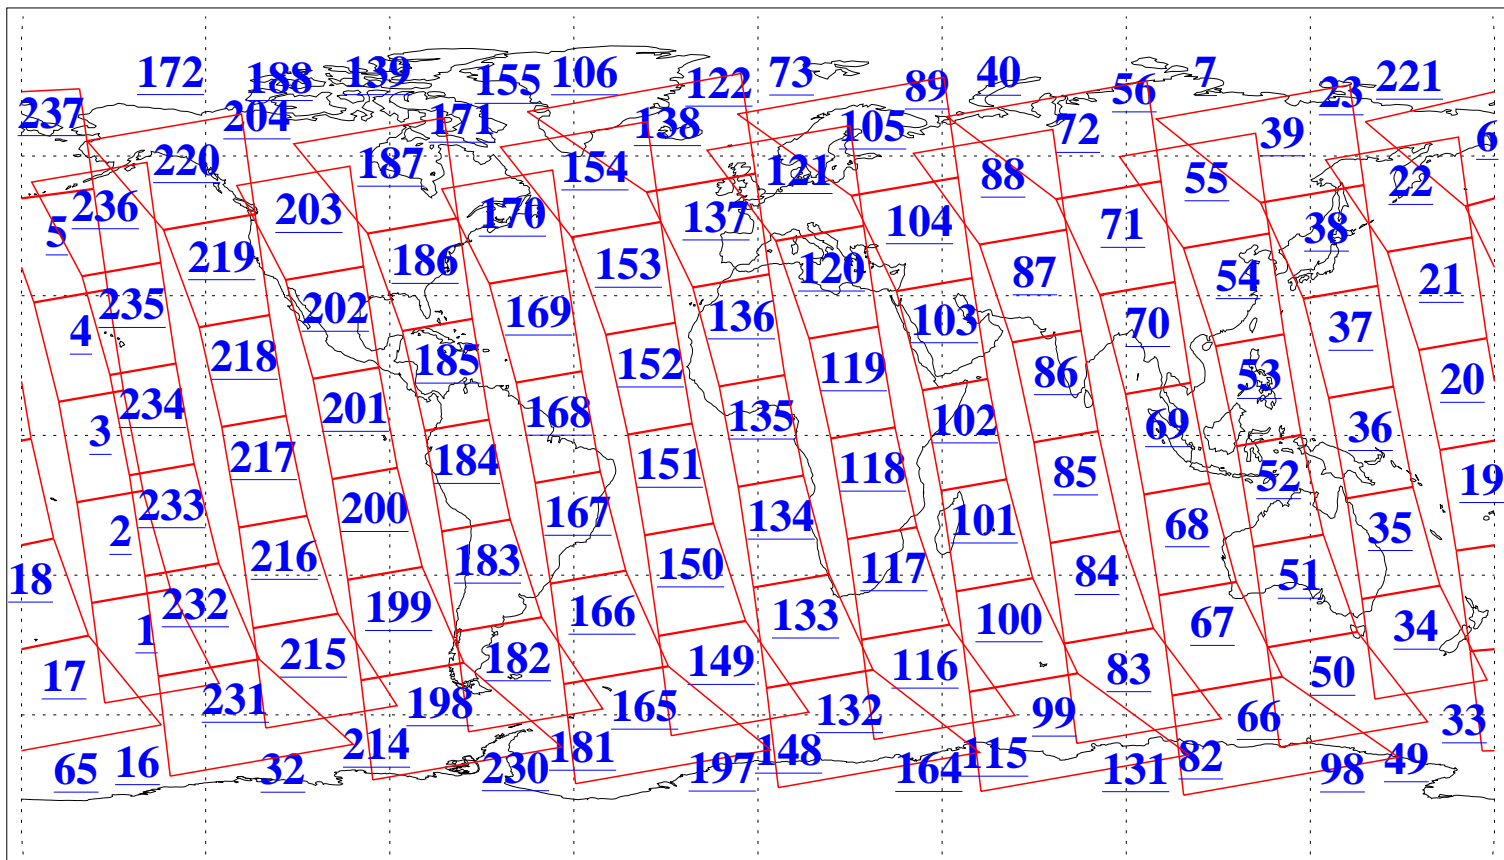

L1B Availability
AMSU Granules: 240
HSB Granules: 0
AIRS Granules: 240

4 Aug 2008
DoY 217
Aqua Day 2284
Granules: 1 to 120

Granules: 121 to 240

Legend: AMSU Available, HSB Available, AIRS Available

L1B Availability
AMSU Granules: 240
HSB Granules: 0
AIRS Granules: 240

4 Aug 2008
DoY 217
Aqua Day 2284

Ascending Granules

L1B Availability
 AMSU Granules: 240
 HSB Granules: 0
 AIRS Granules: 240

4 Aug 2008
 DoY 217
 Aqua Day 2284

Northern Hemisphere Granules

Southern Hemisphere Granules