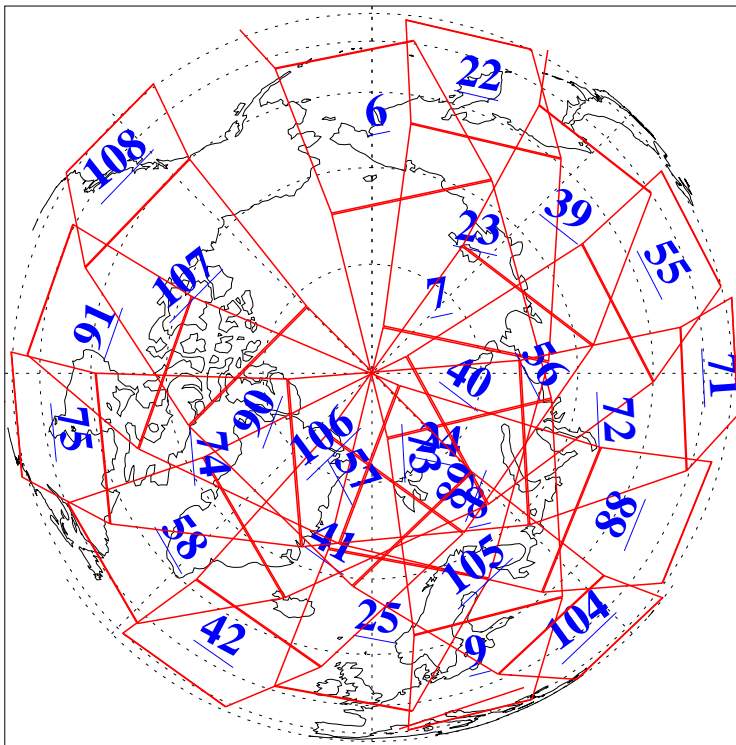

L1B Availability
AMSU Granules: 240
HSB Granules: 0
AIRS Granules: 240

4 Aug 2008
DoY 217
Aqua Day 2284
Granules: 1 to 120

Granules: 121 to 240

Legend: AMSU Available, HSB Available, AIRS Available

L1B Availability
AMSU Granules: 240
HSB Granules: 0
AIRS Granules: 240

4 Aug 2008
DoY 217
Aqua Day 2284

Ascending Granules

L1B Availability
 AMSU Granules: 240
 HSB Granules: 0
 AIRS Granules: 240

4 Aug 2008
 DoY 217
 Aqua Day 2284

Northern Hemisphere Granules

Southern Hemisphere Granules

Legend: AMSU Available, HSB Available, AIRS Available