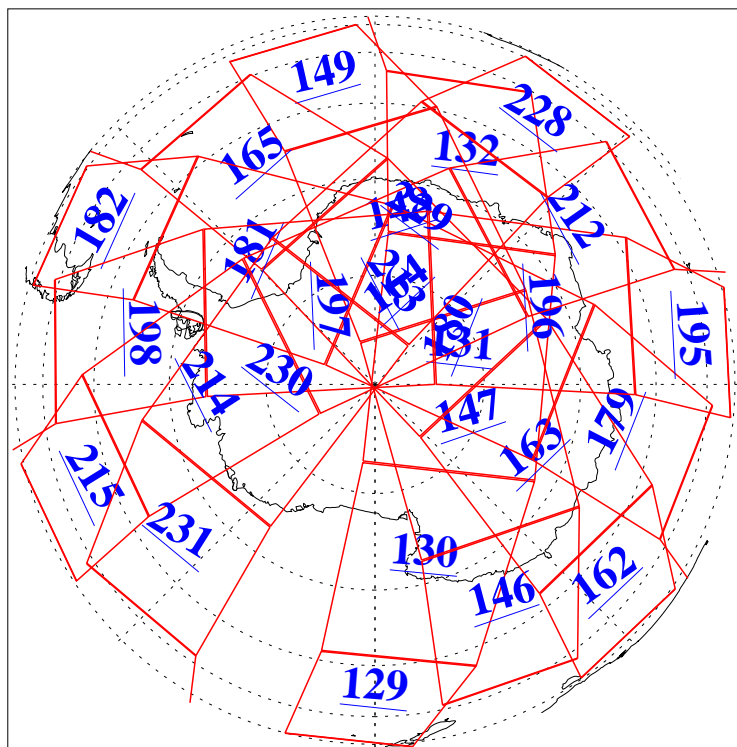

L1B Availability
AMSU Granules: 240
HSB Granules: 0
AIRS Granules: 240

4 Aug 2008
DoY 217
Aqua Day 2284
Granules: 1 to 120

Granules: 121 to 240

Legend: AMSU Available, HSB Available, AIRS Available

L1B Availability
AMSU Granules: 240
HSB Granules: 0
AIRS Granules: 240

4 Aug 2008
DoY 217
Aqua Day 2284

Ascending Granules

L1B Availability
 AMSU Granules: 240
 HSB Granules: 0
 AIRS Granules: 240

4 Aug 2008
 DoY 217
 Aqua Day 2284

Northern Hemisphere Granules

Southern Hemisphere Granules

Legend: AMSU Available, HSB Available, AIRS Available