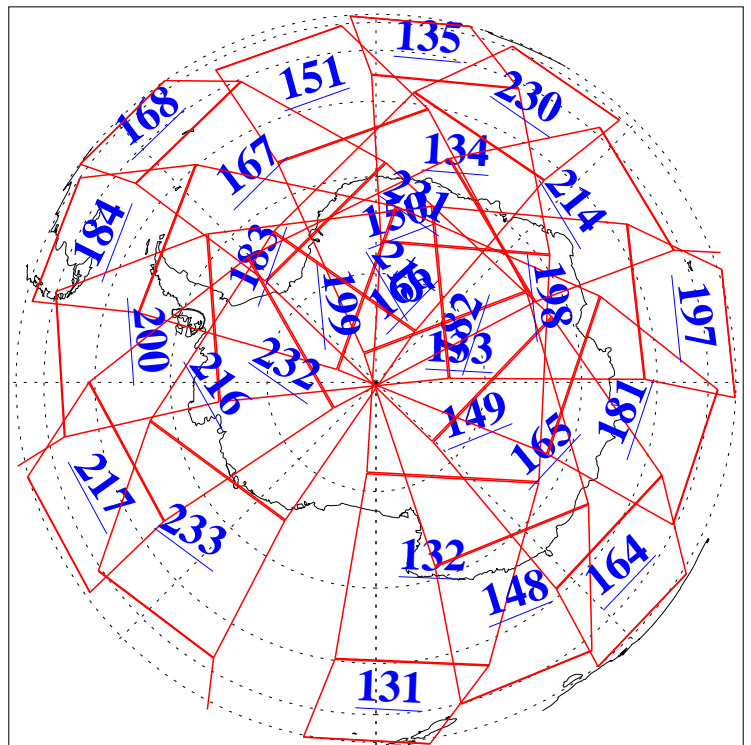

L1B Availability
AMSU Granules: 240
HSB Granules: 0
AIRS Granules: 240

2 Aug 2008
DoY 215
Aqua Day 2282
Granules: 1 to 120

Granules: 121 to 240

Legend: AMSU Available, HSB Available, AIRS Available

L1B Availability
AMSU Granules: 240
HSB Granules: 0
AIRS Granules: 240

2 Aug 2008
DoY 215
Aqua Day 2282

Ascending Granules

Descending Granules

Legend: AMSU Available, HSB Available, AIRS Available

L1B Availability
AMSU Granules: 240
HSB Granules: 0
AIRS Granules: 240

2 Aug 2008
DoY 215
Aqua Day 2282

Northern Hemisphere Granules

Southern Hemisphere Granules

Legend: AMSU Available, HSB Available, AIRS Available