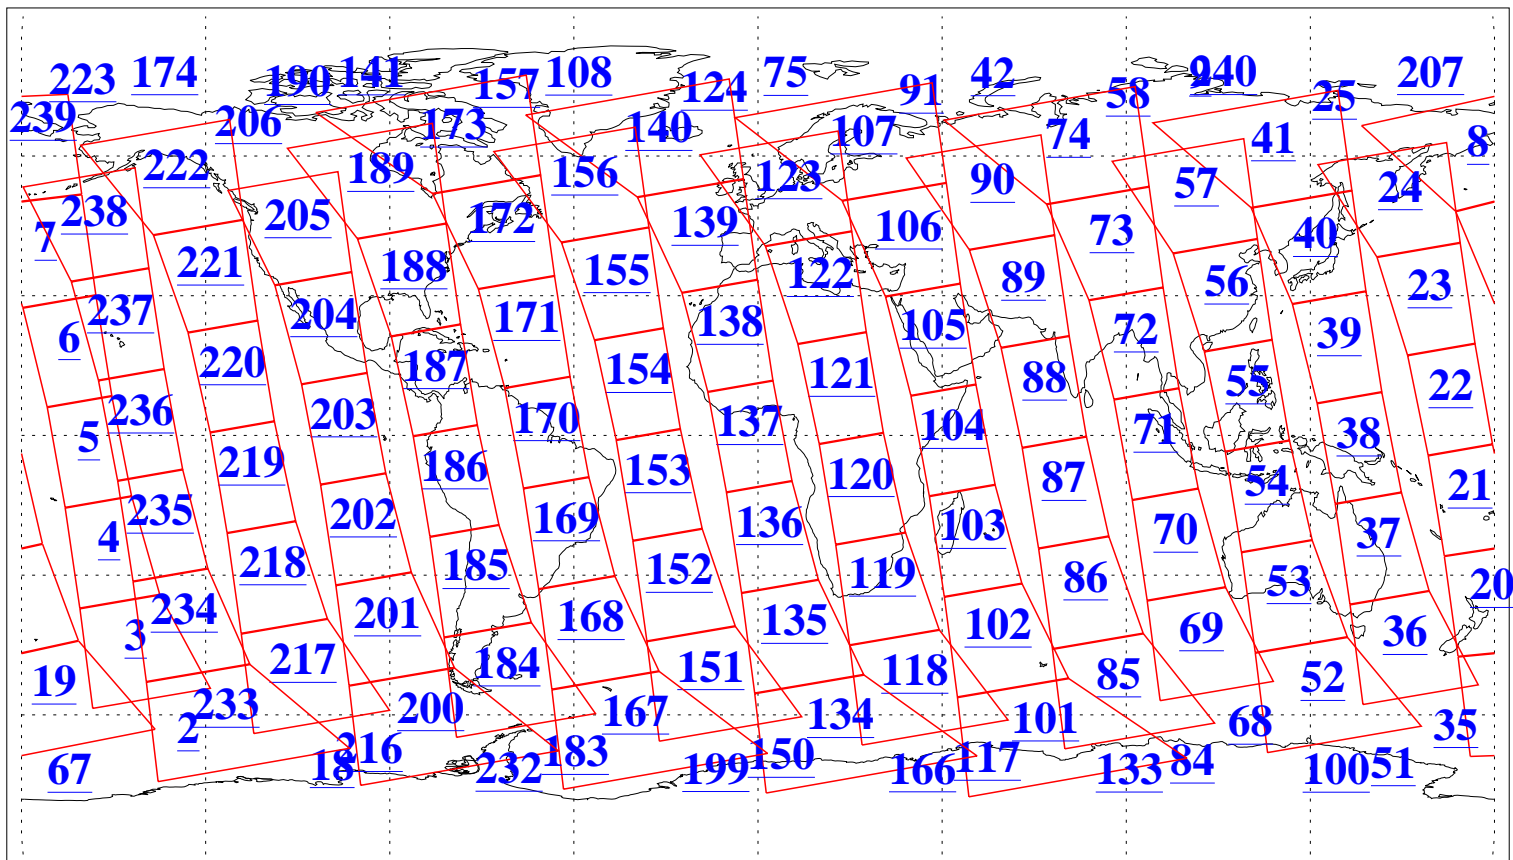

L1B Availability
AMSU Granules: 240
HSB Granules: 0
AIRS Granules: 240

2 Aug 2008
DoY 215
Aqua Day 2282
Granules: 1 to 120

Granules: 121 to 240

Legend: AMSU Available, HSB Available, AIRS Available

L1B Availability
AMSU Granules: 240
HSB Granules: 0
AIRS Granules: 240

2 Aug 2008
DoY 215
Aqua Day 2282

Ascending Granules

Descending Granules

Legend: AMSU Available, HSB Available, AIRS Available

L1B Availability
AMSU Granules: 240
HSB Granules: 0
AIRS Granules: 240

2 Aug 2008
DoY 215
Aqua Day 2282

Northern Hemisphere Granules

Southern Hemisphere Granules

Legend: AMSU Available, HSB Available, AIRS Available