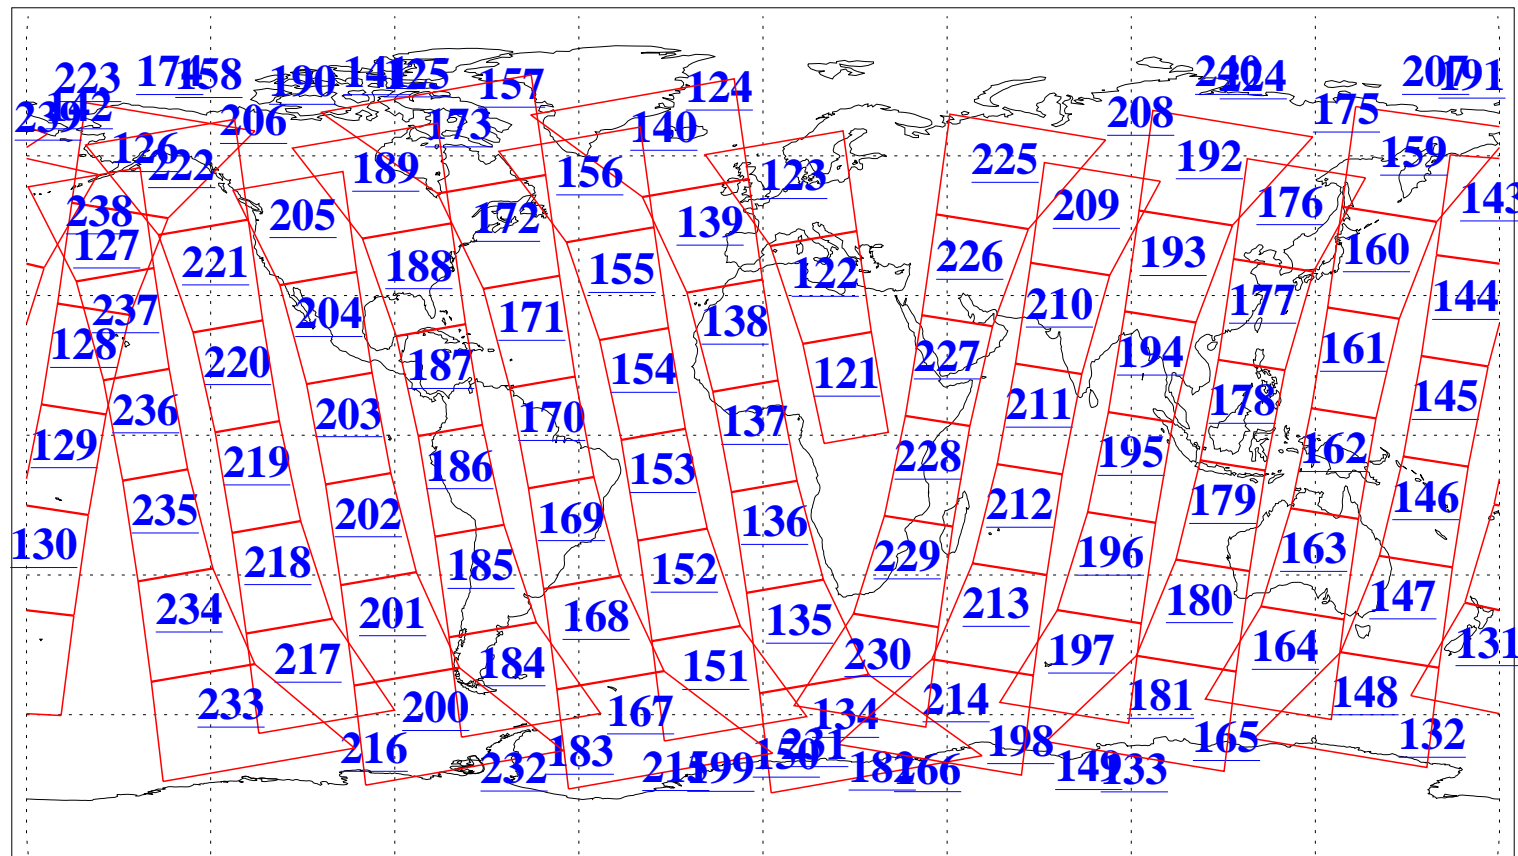

L1B Availability
AMSU Granules: 240
HSB Granules: 0
AIRS Granules: 240

2 Aug 2008
DoY 215
Aqua Day 2282
Granules: 1 to 120

Granules: 121 to 240

Legend: AMSU Available, HSB Available, AIRS Available

L1B Availability
AMSU Granules: 240
HSB Granules: 0
AIRS Granules: 240

2 Aug 2008
DoY 215
Aqua Day 2282

Ascending Granules

Descending Granules

Legend: AMSU Available, HSB Available, AIRS Available

L1B Availability
AMSU Granules: 240
HSB Granules: 0
AIRS Granules: 240

2 Aug 2008
DoY 215
Aqua Day 2282

Northern Hemisphere Granules

Southern Hemisphere Granules

Legend: AMSU Available, HSB Available, AIRS Available