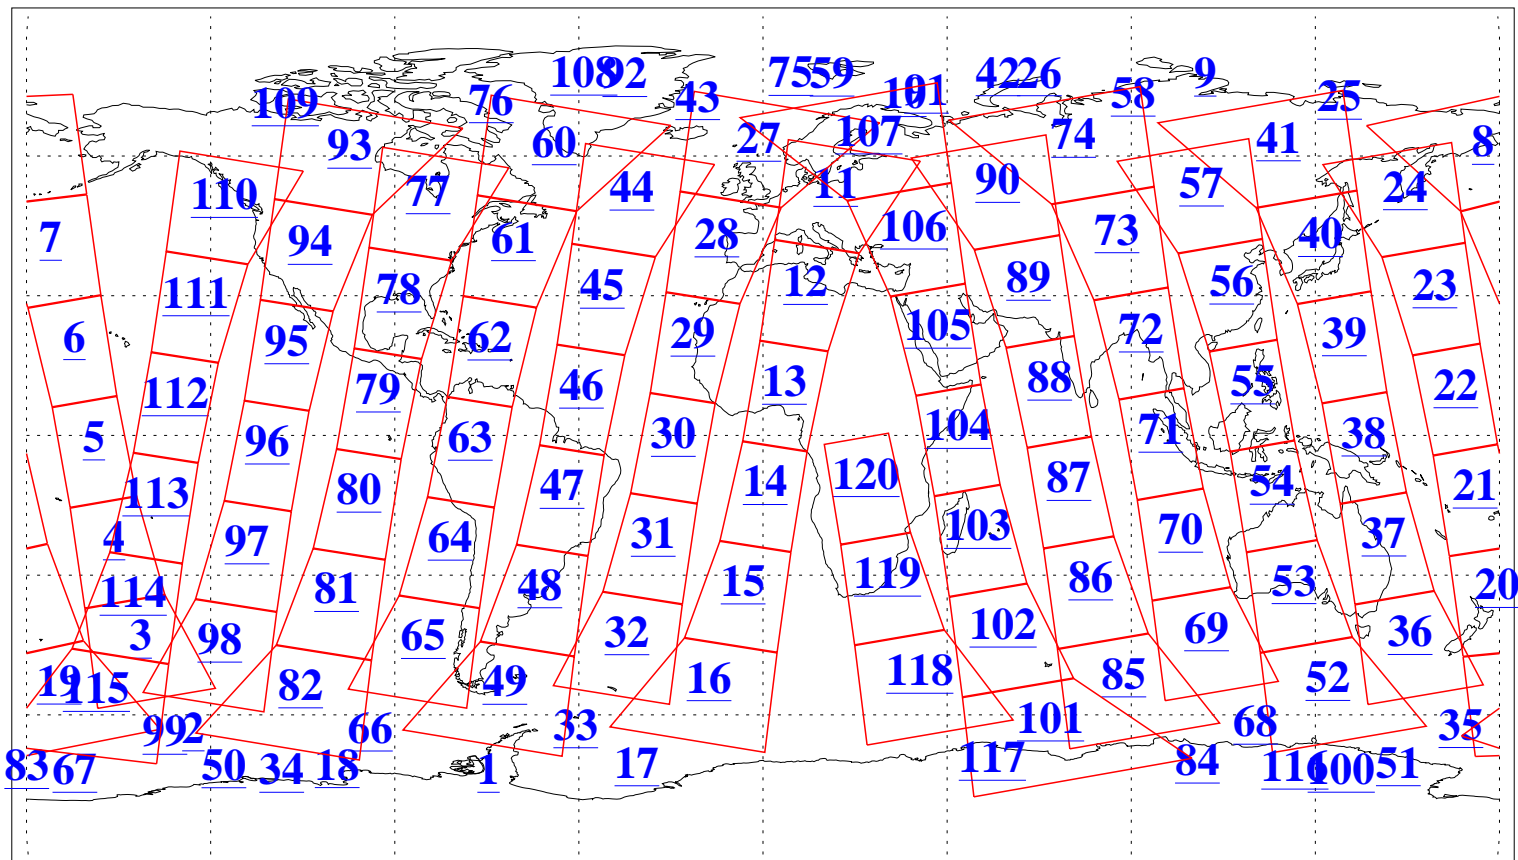

L1B Availability
AMSU Granules: 240
HSB Granules: 0
AIRS Granules: 240

2 Aug 2008
DoY 215
Aqua Day 2282
Granules: 1 to 120

Granules: 121 to 240

Legend: AMSU Available, HSB Available, AIRS Available

L1B Availability
AMSU Granules: 240
HSB Granules: 0
AIRS Granules: 240

2 Aug 2008
DoY 215
Aqua Day 2282

Ascending Granules

Descending Granules

Legend: AMSU Available, HSB Available, AIRS Available

L1B Availability
AMSU Granules: 240
HSB Granules: 0
AIRS Granules: 240

2 Aug 2008
DoY 215
Aqua Day 2282

Northern Hemisphere Granules

Southern Hemisphere Granules

Legend: AMSU Available, HSB Available, AIRS Available