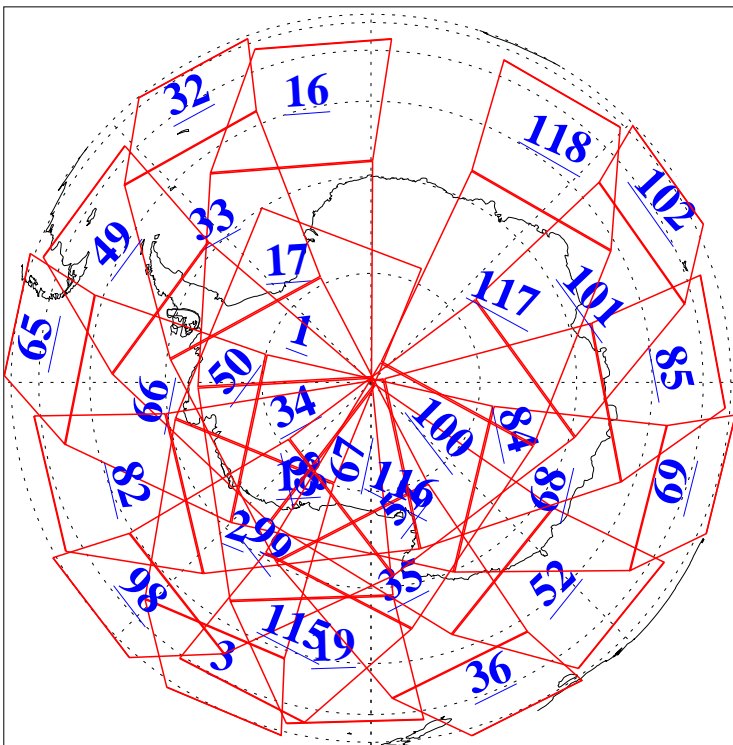

L1B Availability
AMSU Granules: 240
HSB Granules: 0
AIRS Granules: 240

2 Aug 2008
DoY 215
Aqua Day 2282
Granules: 1 to 120

Granules: 121 to 240

Legend: AMSU Available, HSB Available, AIRS Available

L1B Availability
AMSU Granules: 240
HSB Granules: 0
AIRS Granules: 240

2 Aug 2008
DoY 215
Aqua Day 2282

Ascending Granules

Descending Granules

Legend: AMSU Available, HSB Available, AIRS Available

L1B Availability
AMSU Granules: 240
HSB Granules: 0
AIRS Granules: 240

2 Aug 2008
DoY 215
Aqua Day 2282

Northern Hemisphere Granules

Southern Hemisphere Granules

Legend: AMSU Available, HSB Available, AIRS Available