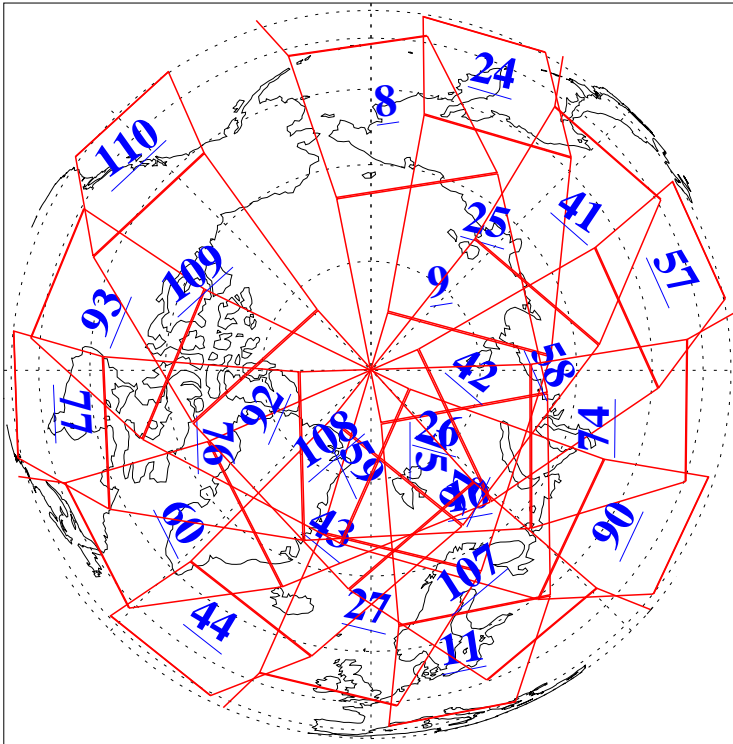

L1B Availability
AMSU Granules: 240
HSB Granules: 0
AIRS Granules: 240

2 Aug 2008
DoY 215
Aqua Day 2282
Granules: 1 to 120

Granules: 121 to 240

Legend: AMSU Available, HSB Available, AIRS Available

L1B Availability
AMSU Granules: 240
HSB Granules: 0
AIRS Granules: 240

2 Aug 2008
DoY 215
Aqua Day 2282

Ascending Granules

Descending Granules

Legend: AMSU Available, HSB Available, AIRS Available

L1B Availability
AMSU Granules: 240
HSB Granules: 0
AIRS Granules: 240

2 Aug 2008
DoY 215
Aqua Day 2282

Northern Hemisphere Granules

Southern Hemisphere Granules

Legend: AMSU Available, HSB Available, AIRS Available