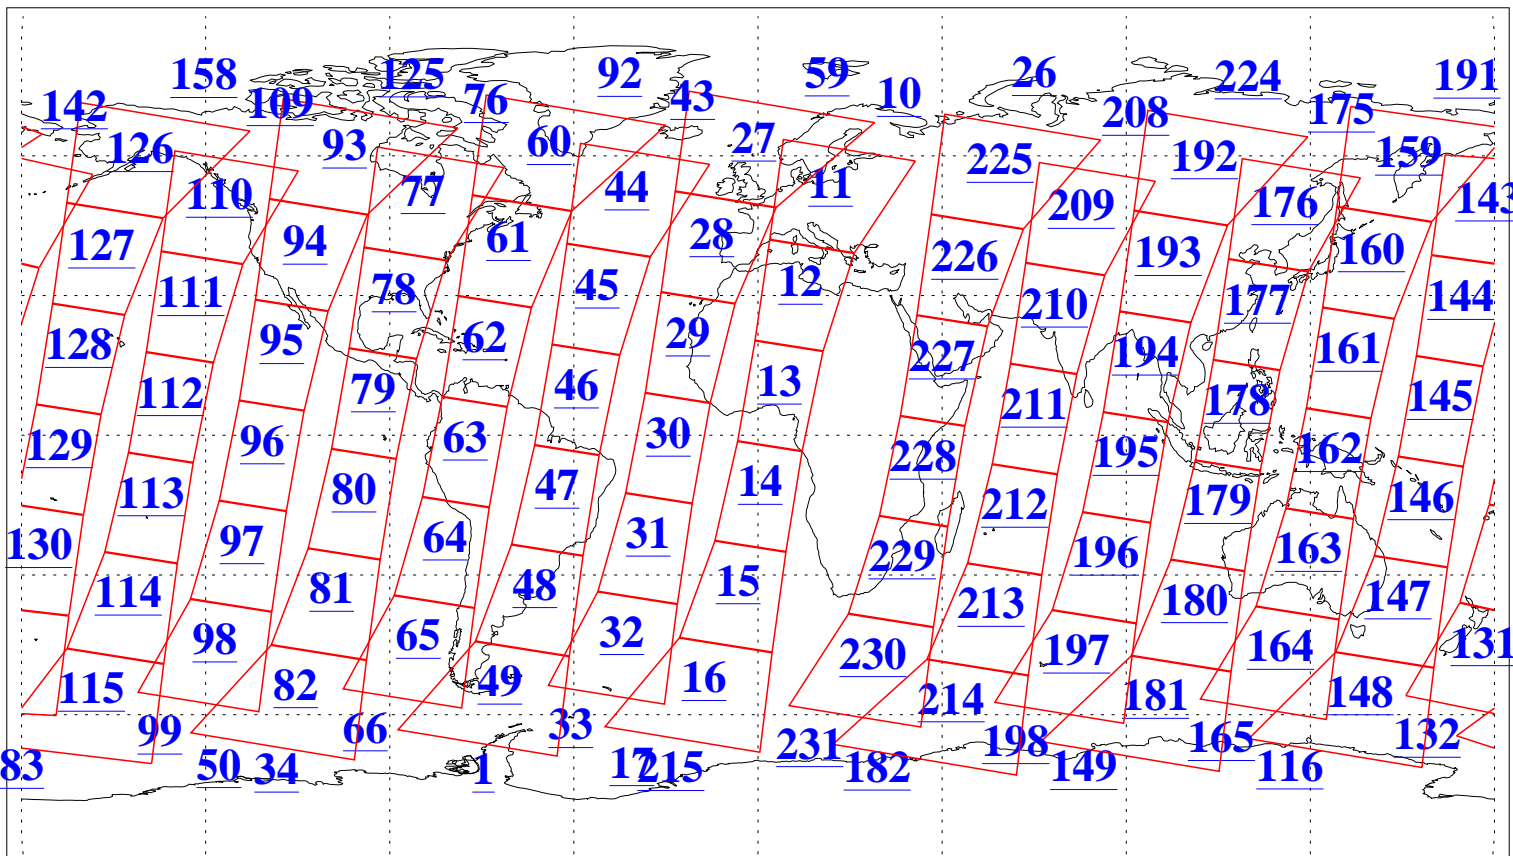

L1B Availability
AMSU Granules: 240
HSB Granules: 0
AIRS Granules: 240

2 Aug 2008
DoY 215
Aqua Day 2282
Granules: 1 to 120

Granules: 121 to 240

Legend: AMSU Available, HSB Available, AIRS Available

L1B Availability
AMSU Granules: 240
HSB Granules: 0
AIRS Granules: 240

2 Aug 2008
DoY 215
Aqua Day 2282

Ascending Granules

Descending Granules

Legend: AMSU Available, HSB Available, AIRS Available

L1B Availability
AMSU Granules: 240
HSB Granules: 0
AIRS Granules: 240

2 Aug 2008
DoY 215
Aqua Day 2282

Northern Hemisphere Granules

Southern Hemisphere Granules

Legend: AMSU Available, HSB Available, AIRS Available