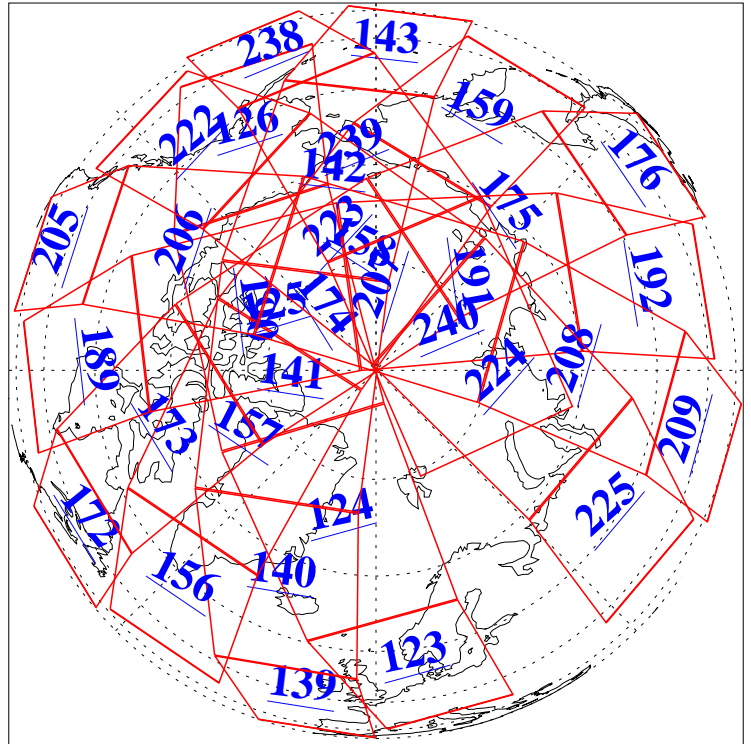

L1B Availability
AMSU Granules: 240
HSB Granules: 0
AIRS Granules: 240

2 Aug 2008
DoY 215
Aqua Day 2282
Granules: 1 to 120

Granules: 121 to 240

Legend: AMSU Available, HSB Available, AIRS Available

L1B Availability
AMSU Granules: 240
HSB Granules: 0
AIRS Granules: 240

2 Aug 2008
DoY 215
Aqua Day 2282

Ascending Granules

Descending Granules

Legend: AMSU Available, HSB Available, AIRS Available

L1B Availability
AMSU Granules: 240
HSB Granules: 0
AIRS Granules: 240

2 Aug 2008
DoY 215
Aqua Day 2282

Northern Hemisphere Granules

Southern Hemisphere Granules

Legend: AMSU Available, HSB Available, AIRS Available