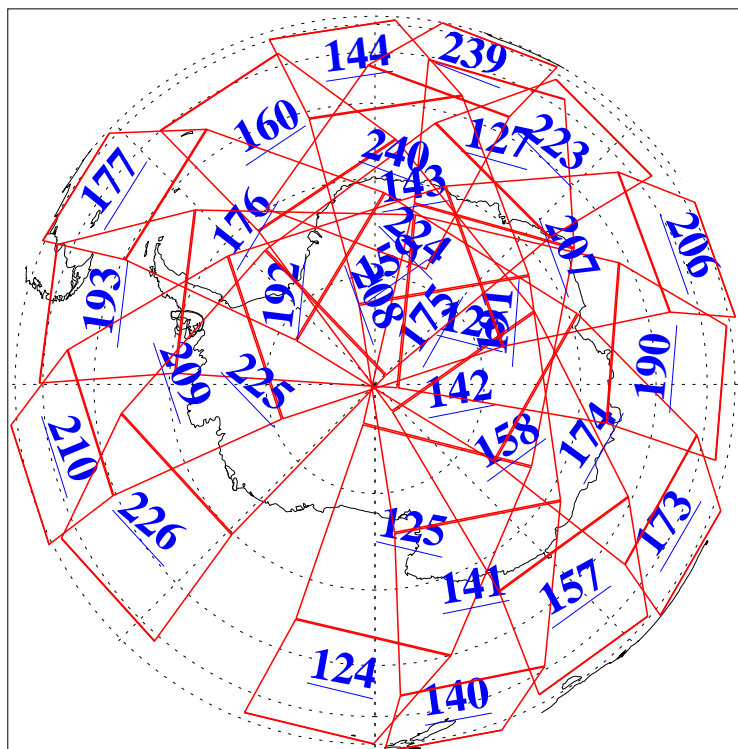

L1B Availability
AMSU Granules: 240
HSB Granules: 0
AIRS Granules: 240

1 Aug 2008
DoY 214
Aqua Day 2281
Granules: 1 to 120

Granules: 121 to 240

Legend: AMSU Available, HSB Available, AIRS Available

L1B Availability
AMSU Granules: 240
HSB Granules: 0
AIRS Granules: 240

1 Aug 2008
DoY 214
Aqua Day 2281

Ascending Granules

Descending Granules

Legend: AMSU Available, HSB Available, AIRS Available

L1B Availability
 AMSU Granules: 240
 HSB Granules: 0
 AIRS Granules: 240

1 Aug 2008
 DoY 214
 Aqua Day 2281

Northern Hemisphere Granules

Southern Hemisphere Granules

Legend: AMSU Available, HSB Available, AIRS Available