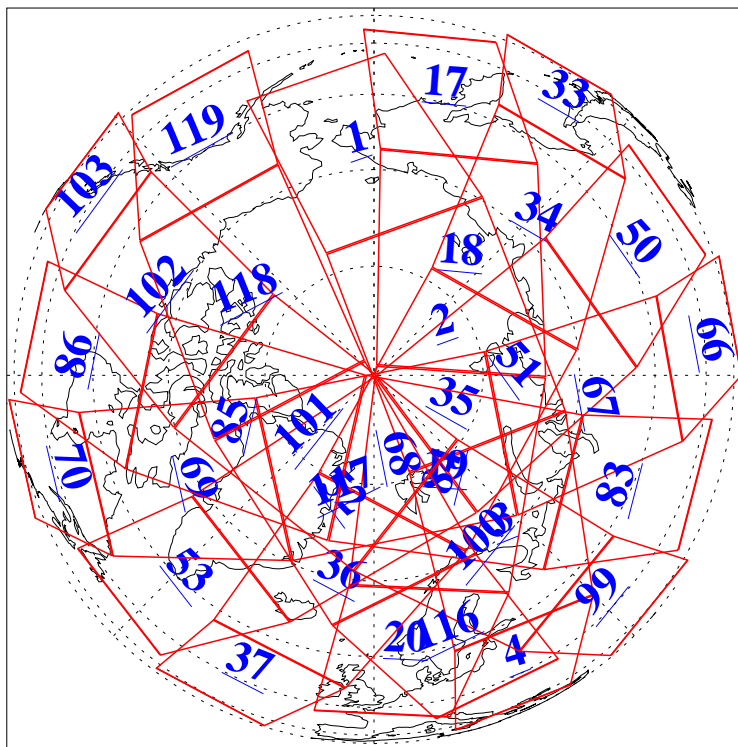

L1B Availability
AMSU Granules: 240
HSB Granules: 0
AIRS Granules: 240

1 Aug 2008
DoY 214
Aqua Day 2281
Granules: 1 to 120

Granules: 121 to 240

Legend: AMSU Available, HSB Available, AIRS Available

L1B Availability
AMSU Granules: 240
HSB Granules: 0
AIRS Granules: 240

1 Aug 2008
DoY 214
Aqua Day 2281

Ascending Granules

Descending Granules

Legend: AMSU Available, HSB Available, AIRS Available

L1B Availability
 AMSU Granules: 240
 HSB Granules: 0
 AIRS Granules: 240

1 Aug 2008
 DoY 214
 Aqua Day 2281

Northern Hemisphere Granules

Southern Hemisphere Granules

Legend: AMSU Available, HSB Available, AIRS Available