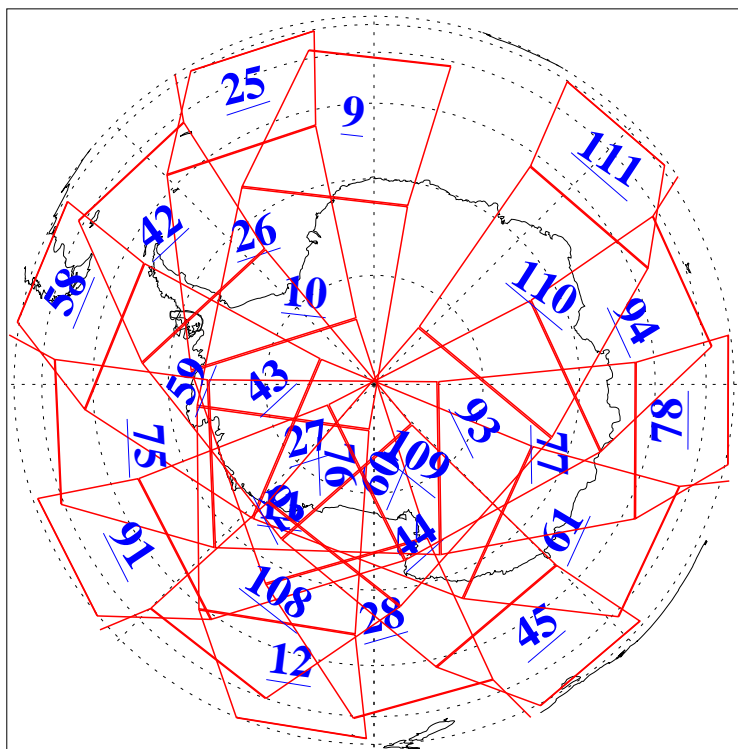

L1B Availability
AMSU Granules: 240
HSB Granules: 0
AIRS Granules: 240

1 Aug 2008
DoY 214
Aqua Day 2281
Granules: 1 to 120

Granules: 121 to 240

Legend: AMSU Available, HSB Available, AIRS Available

L1B Availability
AMSU Granules: 240
HSB Granules: 0
AIRS Granules: 240

1 Aug 2008
DoY 214
Aqua Day 2281

Ascending Granules

Descending Granules

Legend: AMSU Available, HSB Available, AIRS Available

L1B Availability
 AMSU Granules: 240
 HSB Granules: 0
 AIRS Granules: 240

1 Aug 2008
 DoY 214
 Aqua Day 2281

Northern Hemisphere Granules

Southern Hemisphere Granules

Legend: AMSU Available, HSB Available, AIRS Available