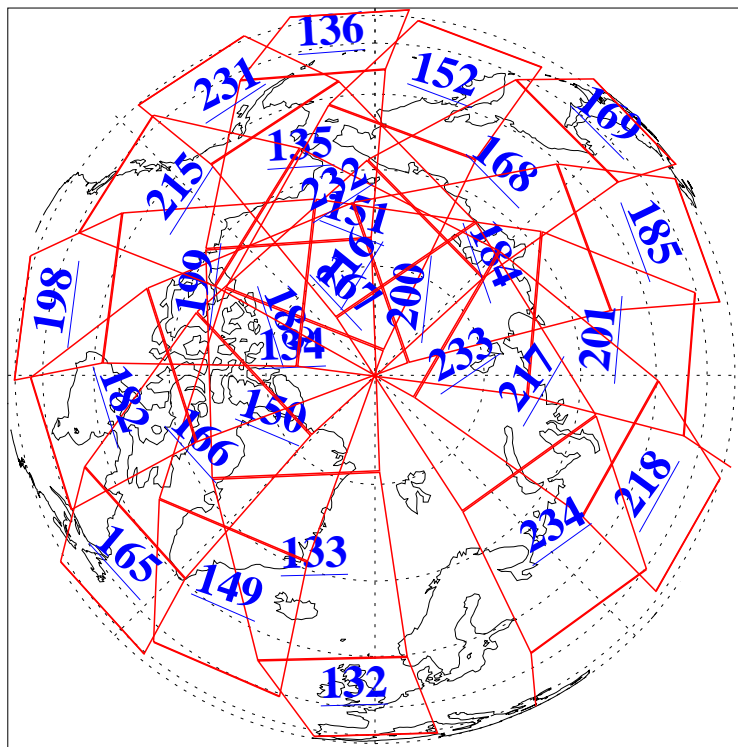

L1B Availability
AMSU Granules: 240
HSB Granules: 0
AIRS Granules: 240

1 Aug 2008
DoY 214
Aqua Day 2281
Granules: 1 to 120

Granules: 121 to 240

Legend: AMSU Available, HSB Available, AIRS Available

L1B Availability
AMSU Granules: 240
HSB Granules: 0
AIRS Granules: 240

1 Aug 2008
DoY 214
Aqua Day 2281

Ascending Granules

Descending Granules

Legend: AMSU Available, HSB Available, AIRS Available

L1B Availability
 AMSU Granules: 240
 HSB Granules: 0
 AIRS Granules: 240

1 Aug 2008
 DoY 214
 Aqua Day 2281

Northern Hemisphere Granules

Southern Hemisphere Granules

Legend: AMSU Available, HSB Available, AIRS Available