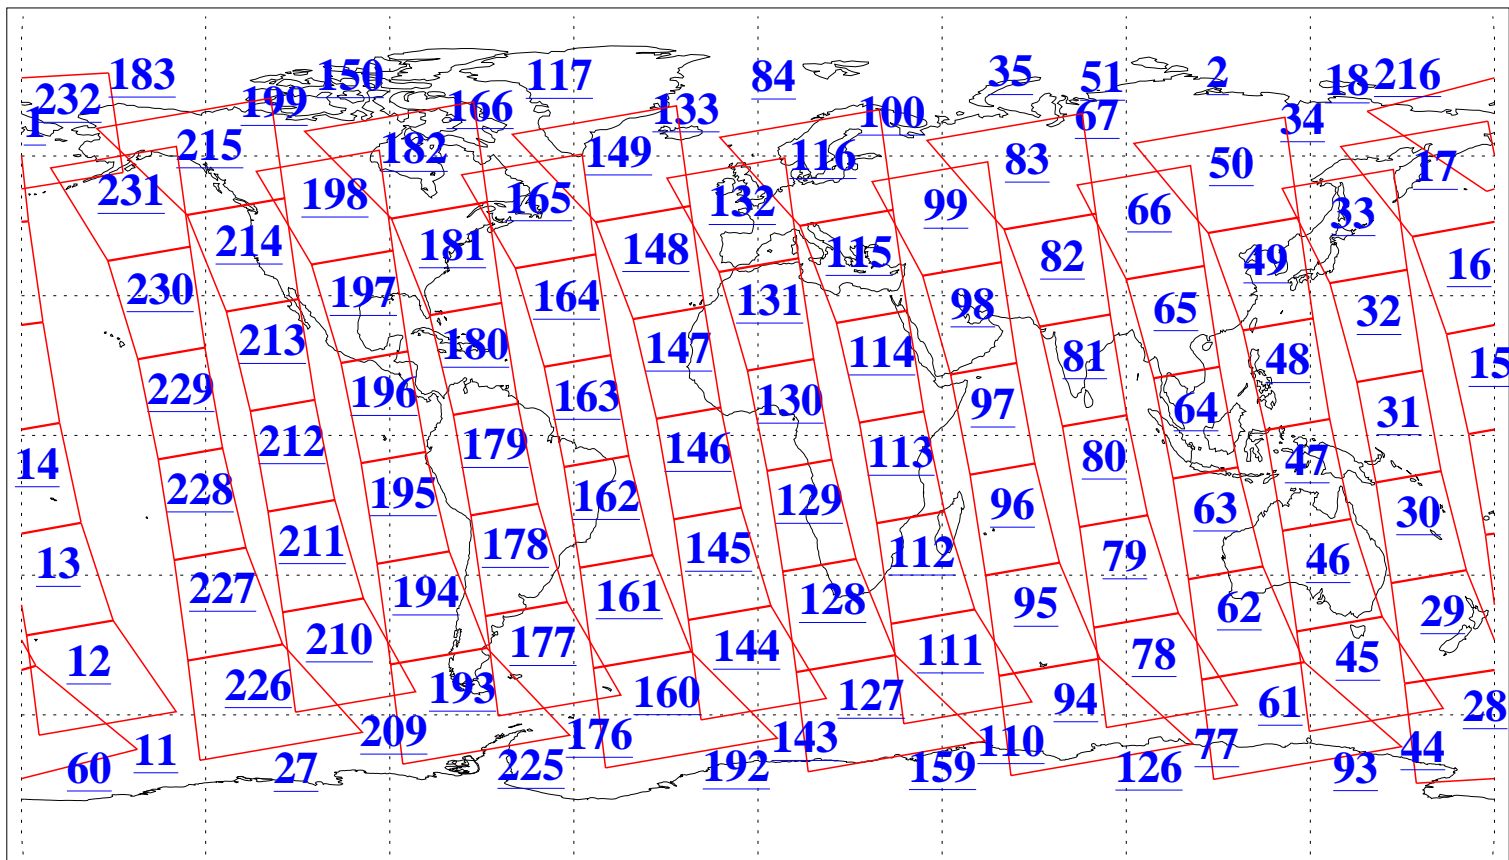

L1B Availability
AMSU Granules: 240
HSB Granules: 0
AIRS Granules: 240

1 Aug 2008
DoY 214
Aqua Day 2281
Granules: 1 to 120

Granules: 121 to 240

Legend: AMSU Available, HSB Available, AIRS Available

L1B Availability
AMSU Granules: 240
HSB Granules: 0
AIRS Granules: 240

1 Aug 2008
DoY 214
Aqua Day 2281

Ascending Granules

Descending Granules

Legend: AMSU Available, HSB Available, AIRS Available

L1B Availability
 AMSU Granules: 240
 HSB Granules: 0
 AIRS Granules: 240

1 Aug 2008
 DoY 214
 Aqua Day 2281

Northern Hemisphere Granules

Southern Hemisphere Granules

Legend: AMSU Available, HSB Available, AIRS Available