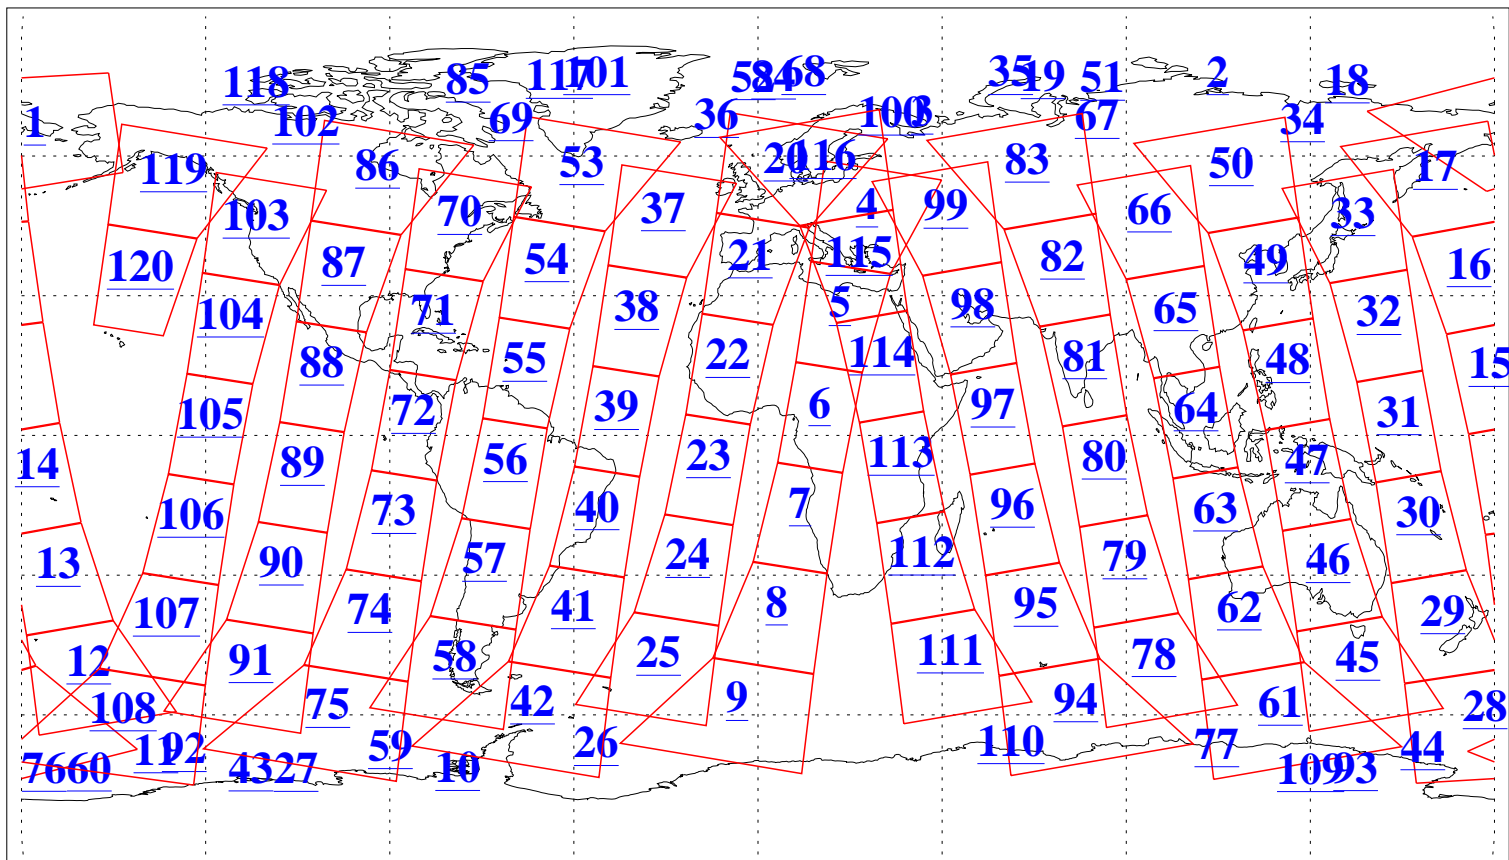

L1B Availability
AMSU Granules: 240
HSB Granules: 0
AIRS Granules: 240

1 Aug 2008
DoY 214
Aqua Day 2281
Granules: 1 to 120

Granules: 121 to 240

Legend: AMSU Available, HSB Available, AIRS Available

L1B Availability
AMSU Granules: 240
HSB Granules: 0
AIRS Granules: 240

1 Aug 2008
DoY 214
Aqua Day 2281

Ascending Granules

Descending Granules

Legend: AMSU Available, HSB Available, AIRS Available

L1B Availability
 AMSU Granules: 240
 HSB Granules: 0
 AIRS Granules: 240

1 Aug 2008
 DoY 214
 Aqua Day 2281

Northern Hemisphere Granules

Southern Hemisphere Granules

Legend: AMSU Available, HSB Available, AIRS Available