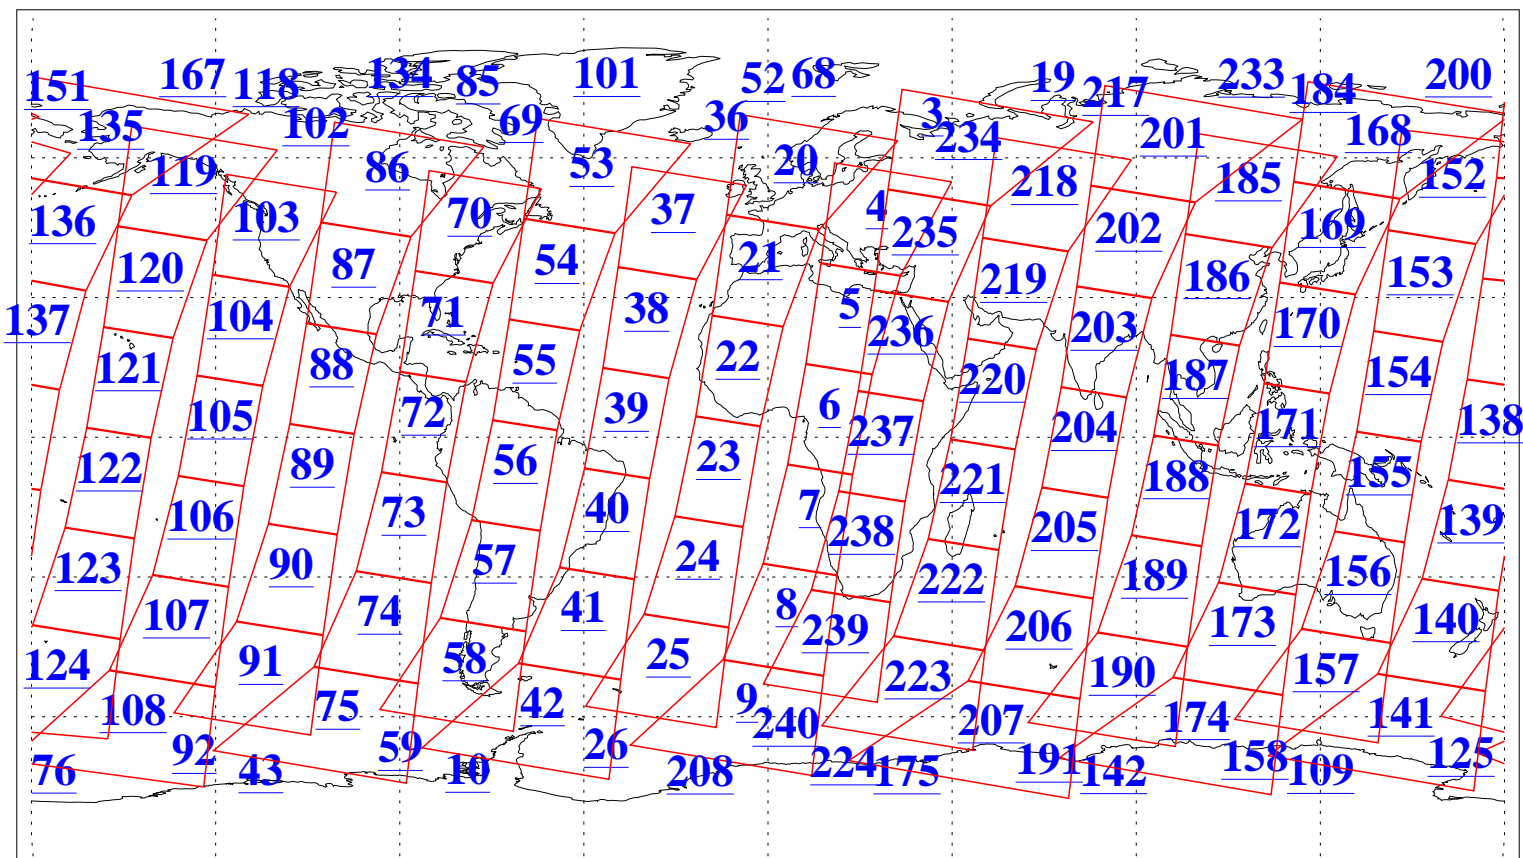

L1B Availability
AMSU Granules: 240
HSB Granules: 0
AIRS Granules: 240

1 Aug 2008
DoY 214
Aqua Day 2281
Granules: 1 to 120

Granules: 121 to 240

Legend: AMSU Available, HSB Available, AIRS Available

L1B Availability
AMSU Granules: 240
HSB Granules: 0
AIRS Granules: 240

1 Aug 2008
DoY 214
Aqua Day 2281

Ascending Granules

Descending Granules

Legend: AMSU Available, HSB Available, AIRS Available

L1B Availability
 AMSU Granules: 240
 HSB Granules: 0
 AIRS Granules: 240

1 Aug 2008
 DoY 214
 Aqua Day 2281

Northern Hemisphere Granules

Southern Hemisphere Granules

Legend: AMSU Available, HSB Available, AIRS Available