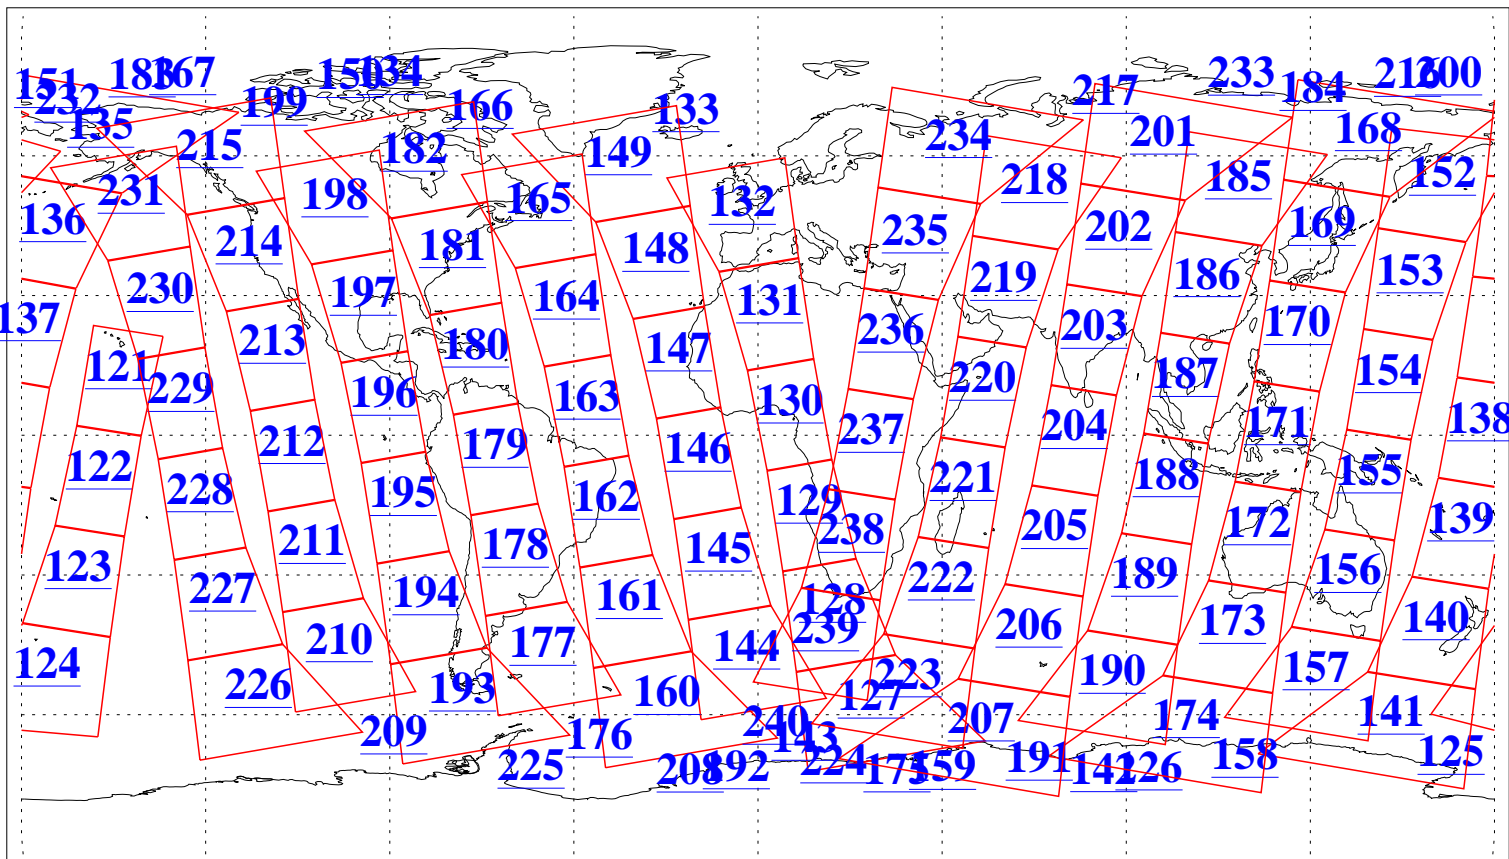

L1B Availability
AMSU Granules: 240
HSB Granules: 0
AIRS Granules: 240

1 Aug 2008
DoY 214
Aqua Day 2281
Granules: 1 to 120

Granules: 121 to 240

Legend: AMSU Available, HSB Available, AIRS Available

L1B Availability
AMSU Granules: 240
HSB Granules: 0
AIRS Granules: 240

1 Aug 2008
DoY 214
Aqua Day 2281

Ascending Granules

Descending Granules

Legend: AMSU Available, HSB Available, AIRS Available

L1B Availability
 AMSU Granules: 240
 HSB Granules: 0
 AIRS Granules: 240

1 Aug 2008
 DoY 214
 Aqua Day 2281

Northern Hemisphere Granules

Southern Hemisphere Granules

Legend: AMSU Available, HSB Available, AIRS Available