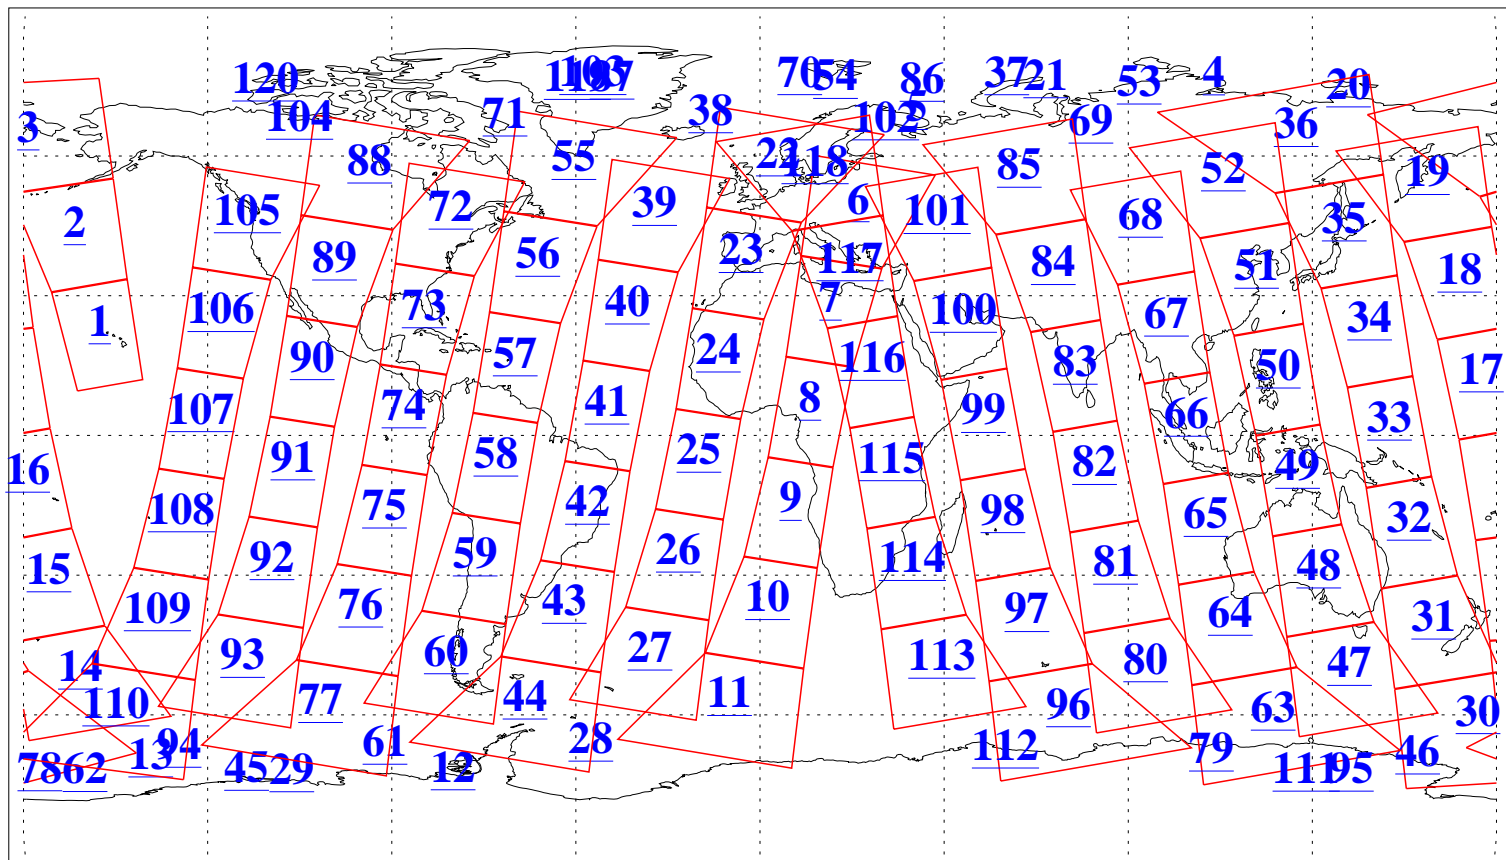

L1B Availability  
AMSU Granules: 240  
HSB Granules: 0  
AIRS Granules: 240

30 Jul 2008  
DoY 212  
Aqua Day 2279  
Granules: 1 to 120

Granules: 121 to 240

Legend: AMSU Available, HSB Available, AIRS Available

L1B Availability  
AMSU Granules: 240  
HSB Granules: 0  
AIRS Granules: 240

30 Jul 2008  
DoY 212  
Aqua Day 2279

Ascending Granules

Descending Granules

Legend: AMSU Available, HSB Available, AIRS Available

L1B Availability  
 AMSU Granules: 240  
 HSB Granules: 0  
 AIRS Granules: 240

30 Jul 2008  
 DoY 212  
 Aqua Day 2279

Northern Hemisphere Granules

Southern Hemisphere Granules

Legend: AMSU Available, HSB Available, AIRS Available