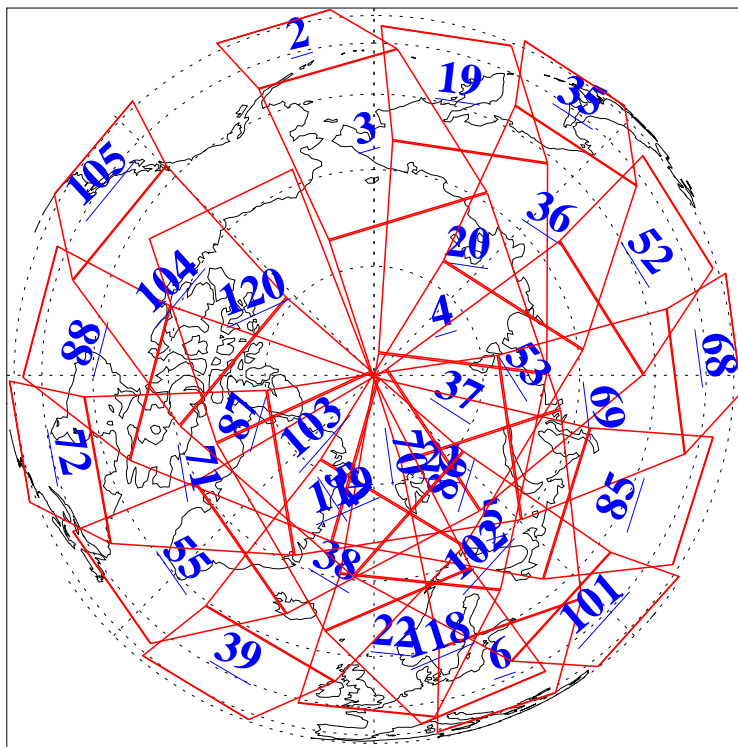

L1B Availability  
AMSU Granules: 240  
HSB Granules: 0  
AIRS Granules: 240

30 Jul 2008  
DoY 212  
Aqua Day 2279  
Granules: 1 to 120

Granules: 121 to 240

Legend: AMSU Available, HSB Available, AIRS Available

L1B Availability  
AMSU Granules: 240  
HSB Granules: 0  
AIRS Granules: 240

30 Jul 2008  
DoY 212  
Aqua Day 2279

Ascending Granules

Descending Granules

Legend: AMSU Available, HSB Available, AIRS Available

L1B Availability  
 AMSU Granules: 240  
 HSB Granules: 0  
 AIRS Granules: 240

30 Jul 2008  
 DoY 212  
 Aqua Day 2279

Northern Hemisphere Granules

Southern Hemisphere Granules

Legend: AMSU Available, HSB Available, AIRS Available