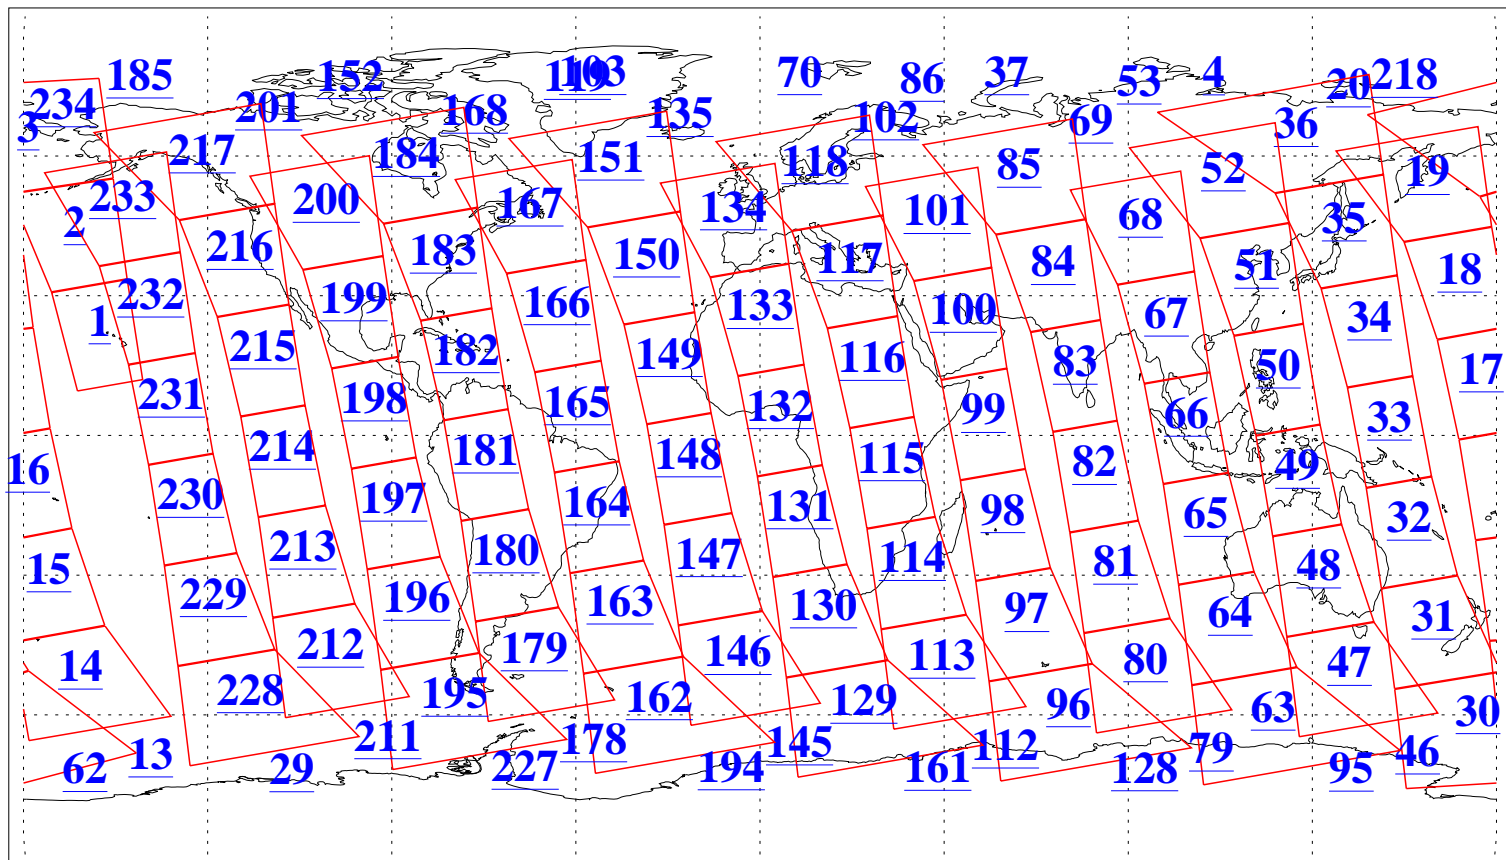

L1B Availability  
AMSU Granules: 240  
HSB Granules: 0  
AIRS Granules: 240

30 Jul 2008  
DoY 212  
Aqua Day 2279  
Granules: 1 to 120

Granules: 121 to 240

Legend: AMSU Available, HSB Available, AIRS Available

L1B Availability  
AMSU Granules: 240  
HSB Granules: 0  
AIRS Granules: 240

30 Jul 2008  
DoY 212  
Aqua Day 2279

Ascending Granules

Descending Granules

Legend: AMSU Available, HSB Available, AIRS Available

L1B Availability  
 AMSU Granules: 240  
 HSB Granules: 0  
 AIRS Granules: 240

30 Jul 2008  
 DoY 212  
 Aqua Day 2279

Northern Hemisphere Granules

Southern Hemisphere Granules

Legend: AMSU Available, HSB Available, AIRS Available