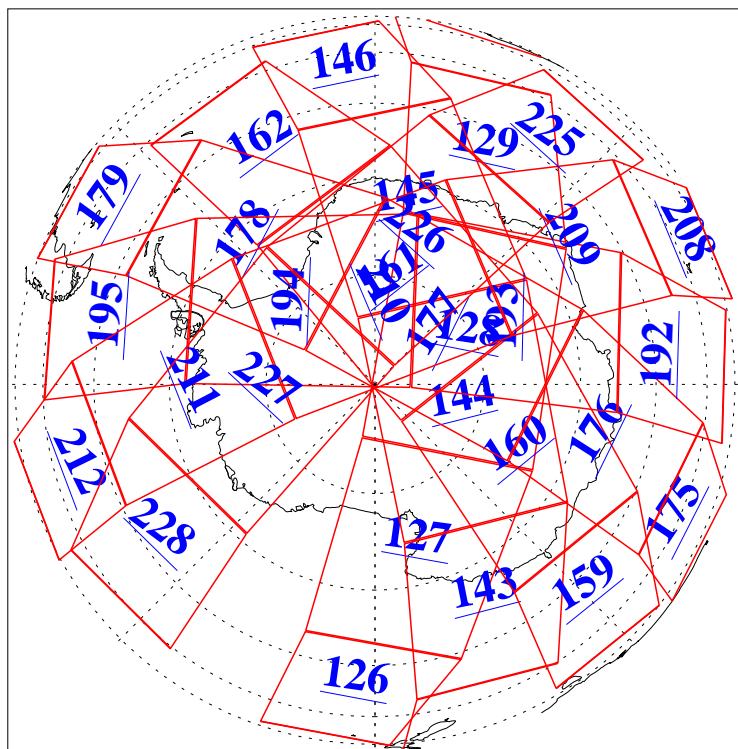

L1B Availability  
AMSU Granules: 240  
HSB Granules: 0  
AIRS Granules: 240

30 Jul 2008  
DoY 212  
Aqua Day 2279  
Granules: 1 to 120

Granules: 121 to 240

Legend: AMSU Available, HSB Available, AIRS Available

L1B Availability  
AMSU Granules: 240  
HSB Granules: 0  
AIRS Granules: 240

30 Jul 2008  
DoY 212  
Aqua Day 2279

Ascending Granules

Descending Granules

Legend: AMSU Available, HSB Available, AIRS Available

L1B Availability  
 AMSU Granules: 240  
 HSB Granules: 0  
 AIRS Granules: 240

30 Jul 2008  
 DoY 212  
 Aqua Day 2279

Northern Hemisphere Granules

Southern Hemisphere Granules

Legend: AMSU Available, HSB Available, AIRS Available