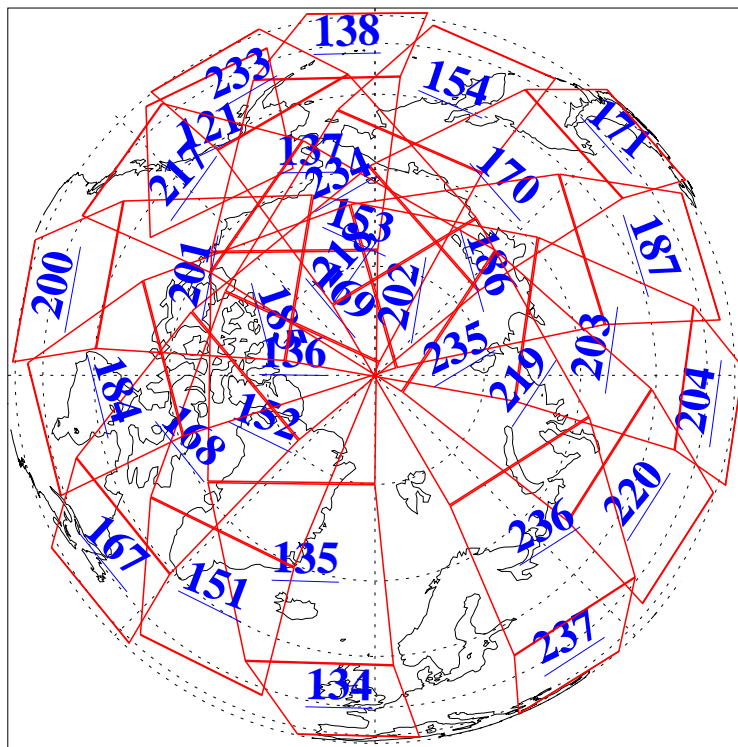

L1B Availability  
AMSU Granules: 240  
HSB Granules: 0  
AIRS Granules: 240

30 Jul 2008  
DoY 212  
Aqua Day 2279  
Granules: 1 to 120

Granules: 121 to 240

Legend: AMSU Available, HSB Available, AIRS Available

L1B Availability  
AMSU Granules: 240  
HSB Granules: 0  
AIRS Granules: 240

30 Jul 2008  
DoY 212  
Aqua Day 2279

Ascending Granules

Descending Granules

Legend: AMSU Available, HSB Available, AIRS Available

L1B Availability  
 AMSU Granules: 240  
 HSB Granules: 0  
 AIRS Granules: 240

30 Jul 2008  
 DoY 212  
 Aqua Day 2279

Northern Hemisphere Granules

Southern Hemisphere Granules

Legend: AMSU Available, HSB Available, AIRS Available