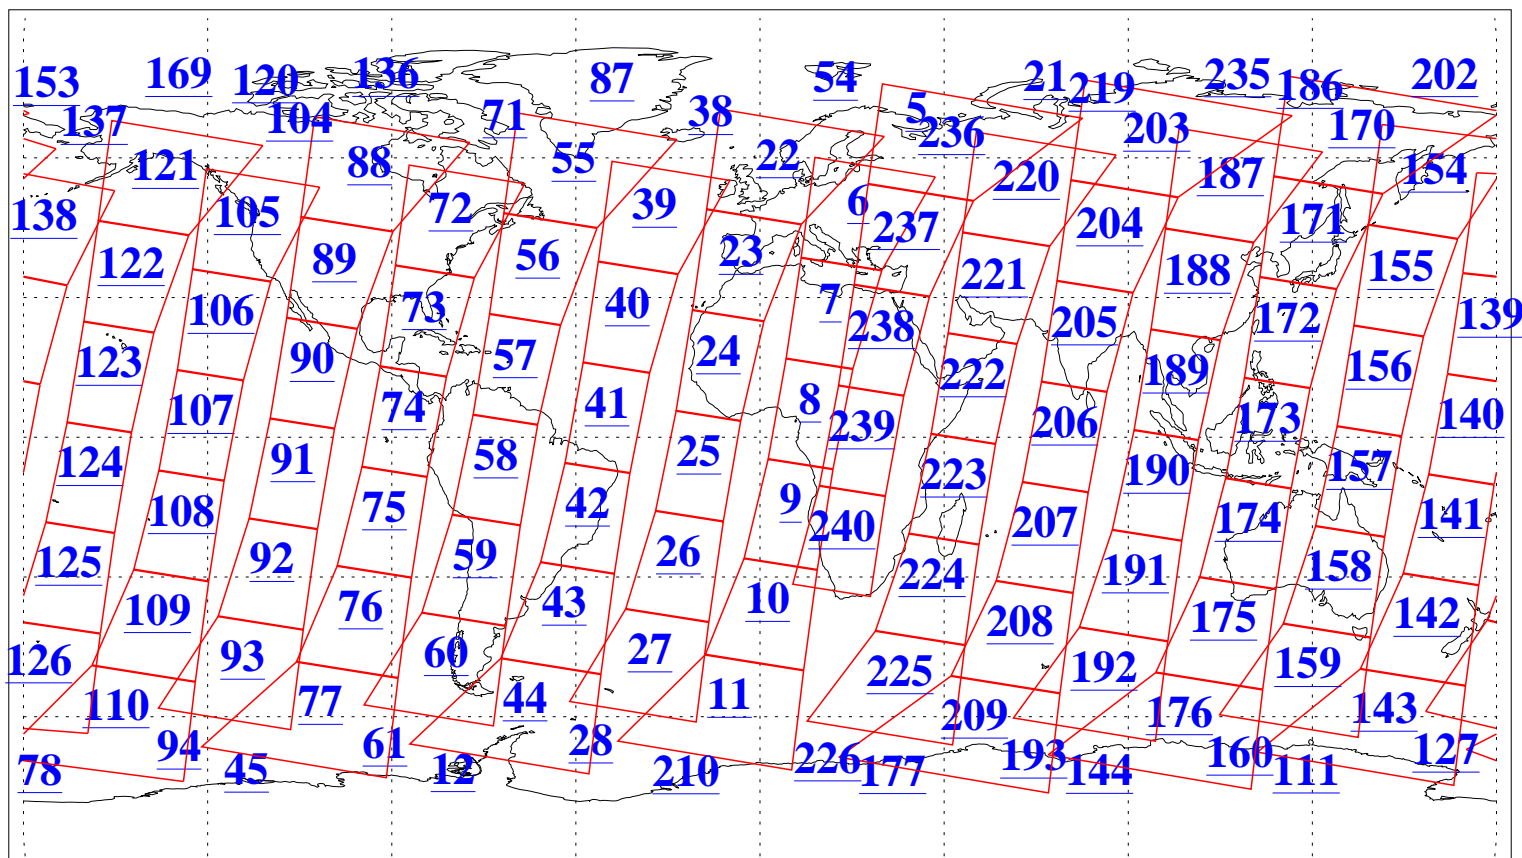

L1B Availability  
AMSU Granules: 240  
HSB Granules: 0  
AIRS Granules: 240

30 Jul 2008  
DoY 212  
Aqua Day 2279  
Granules: 1 to 120

Granules: 121 to 240

Legend: AMSU Available, HSB Available, AIRS Available

L1B Availability  
AMSU Granules: 240  
HSB Granules: 0  
AIRS Granules: 240

30 Jul 2008  
DoY 212  
Aqua Day 2279

Ascending Granules

Descending Granules

Legend: AMSU Available, HSB Available, AIRS Available

L1B Availability  
 AMSU Granules: 240  
 HSB Granules: 0  
 AIRS Granules: 240

30 Jul 2008  
 DoY 212  
 Aqua Day 2279

Northern Hemisphere Granules

Southern Hemisphere Granules

Legend: AMSU Available, HSB Available, AIRS Available