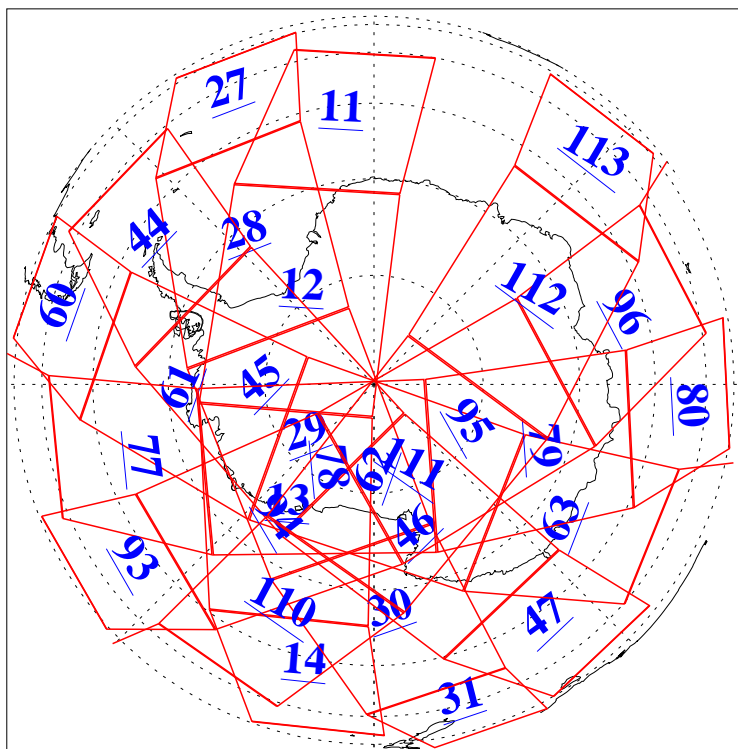

L1B Availability  
AMSU Granules: 240  
HSB Granules: 0  
AIRS Granules: 240

30 Jul 2008  
DoY 212  
Aqua Day 2279  
Granules: 1 to 120

Granules: 121 to 240

Legend: AMSU Available, HSB Available, AIRS Available

L1B Availability  
AMSU Granules: 240  
HSB Granules: 0  
AIRS Granules: 240

30 Jul 2008  
DoY 212  
Aqua Day 2279

Ascending Granules

Descending Granules

Legend: AMSU Available, HSB Available, AIRS Available

L1B Availability  
 AMSU Granules: 240  
 HSB Granules: 0  
 AIRS Granules: 240

30 Jul 2008  
 DoY 212  
 Aqua Day 2279

Northern Hemisphere Granules

Southern Hemisphere Granules

Legend: AMSU Available, HSB Available, AIRS Available