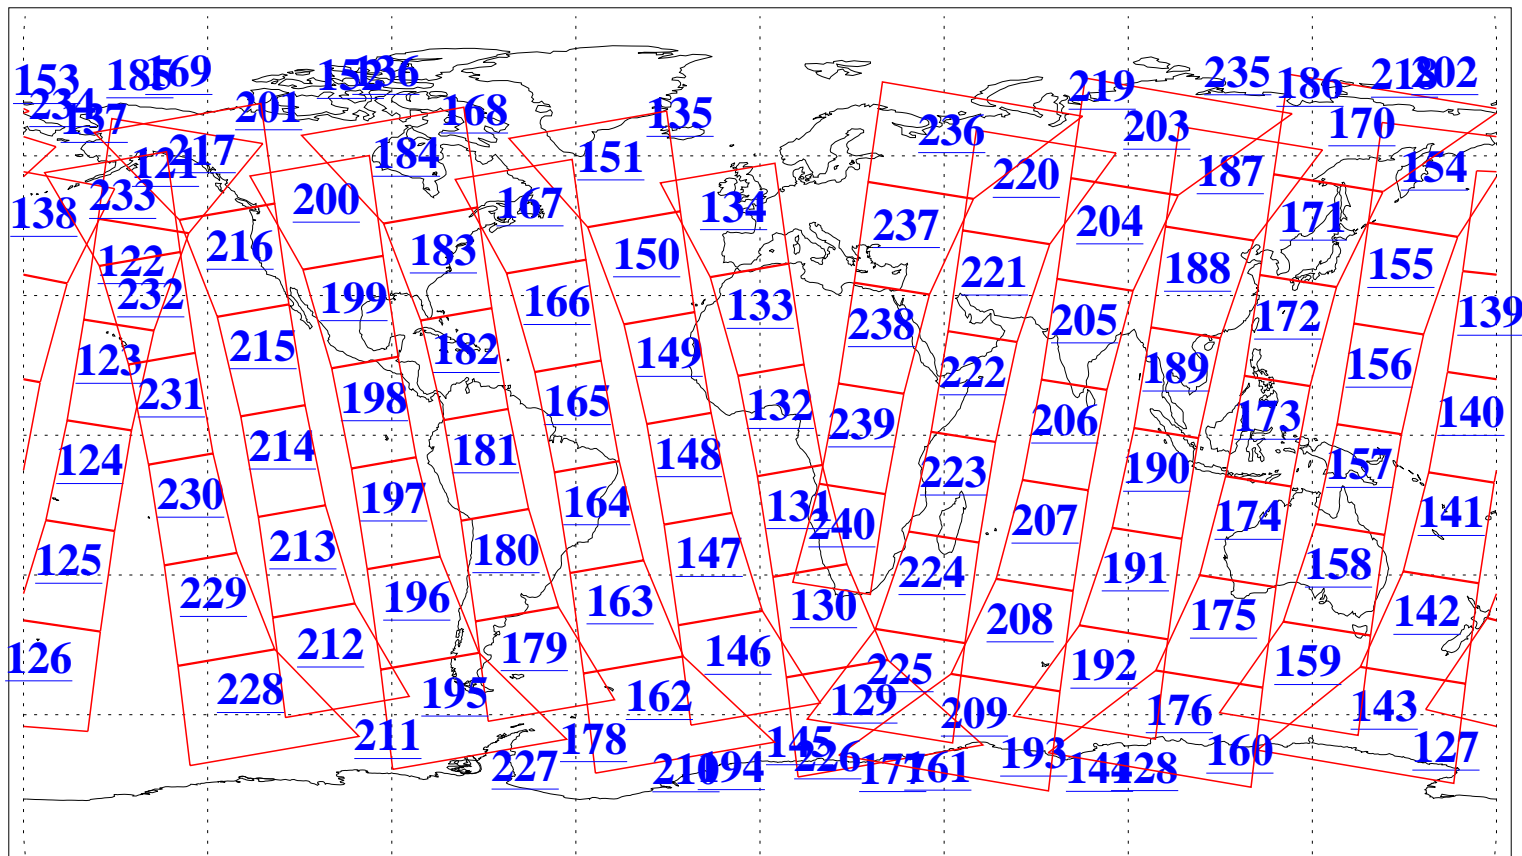

L1B Availability  
AMSU Granules: 240  
HSB Granules: 0  
AIRS Granules: 240

30 Jul 2008  
DoY 212  
Aqua Day 2279  
Granules: 1 to 120

Granules: 121 to 240

Legend: AMSU Available, HSB Available, AIRS Available

L1B Availability  
AMSU Granules: 240  
HSB Granules: 0  
AIRS Granules: 240

30 Jul 2008  
DoY 212  
Aqua Day 2279

Ascending Granules

Descending Granules

Legend: AMSU Available, HSB Available, AIRS Available

L1B Availability  
 AMSU Granules: 240  
 HSB Granules: 0  
 AIRS Granules: 240

30 Jul 2008  
 DoY 212  
 Aqua Day 2279

Northern Hemisphere Granules

Southern Hemisphere Granules

Legend: AMSU Available, HSB Available, AIRS Available