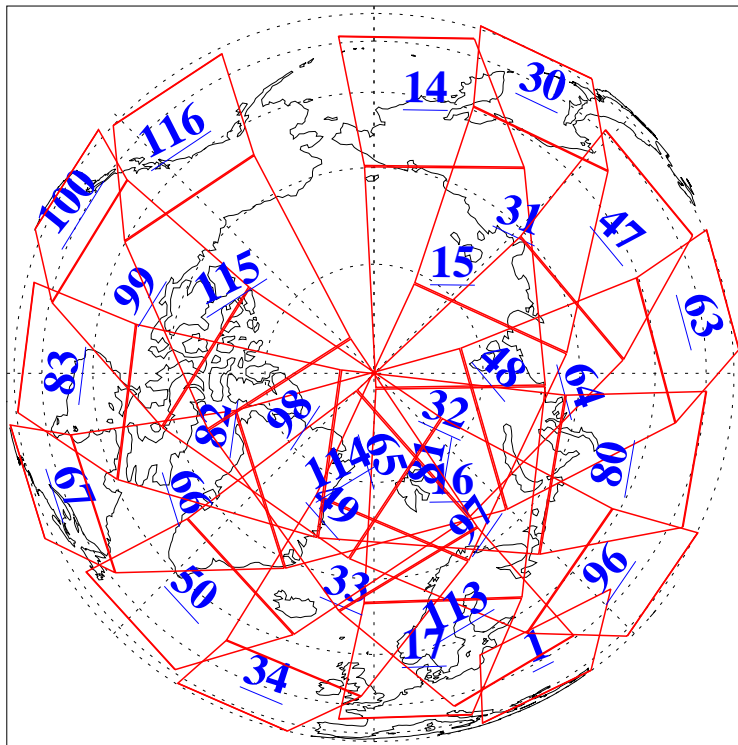

L1B Availability  
AMSU Granules: 240  
HSB Granules: 0  
AIRS Granules: 240

27 Jul 2008  
DoY 209  
Aqua Day 2276  
Granules: 1 to 120

Granules: 121 to 240

Legend: AMSU Available, HSB Available, AIRS Available

L1B Availability  
AMSU Granules: 240  
HSB Granules: 0  
AIRS Granules: 240

27 Jul 2008  
DoY 209  
Aqua Day 2276

Ascending Granules

Descending Granules

Legend: AMSU Available, HSB Available, AIRS Available

### Northern Hemisphere Granules