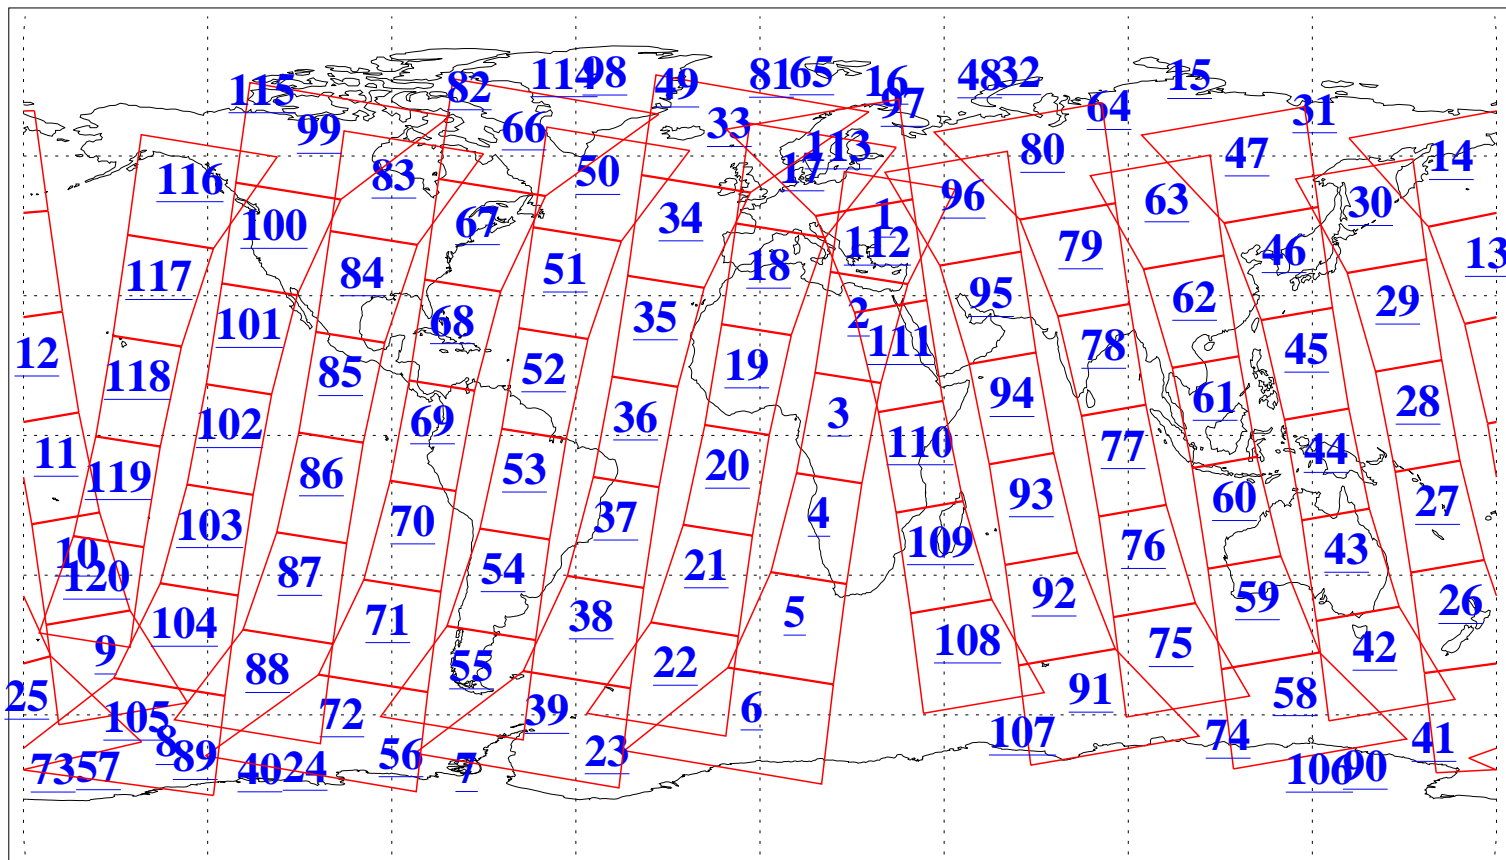

L1B Availability  
AMSU Granules: 240  
HSB Granules: 0  
AIRS Granules: 240

27 Jul 2008  
DoY 209  
Aqua Day 2276  
Granules: 1 to 120

Granules: 121 to 240

Legend: AMSU Available, HSB Available, AIRS Available

L1B Availability  
AMSU Granules: 240  
HSB Granules: 0  
AIRS Granules: 240

27 Jul 2008  
DoY 209  
Aqua Day 2276

Ascending Granules

Descending Granules

Legend: AMSU Available, HSB Available, AIRS Available

L1B Availability  
AMSU Granules: 240  
HSB Granules: 0  
AIRS Granules: 240

27 Jul 2008  
DoY 209  
Aqua Day 2276

### Northern Hemisphere Granules