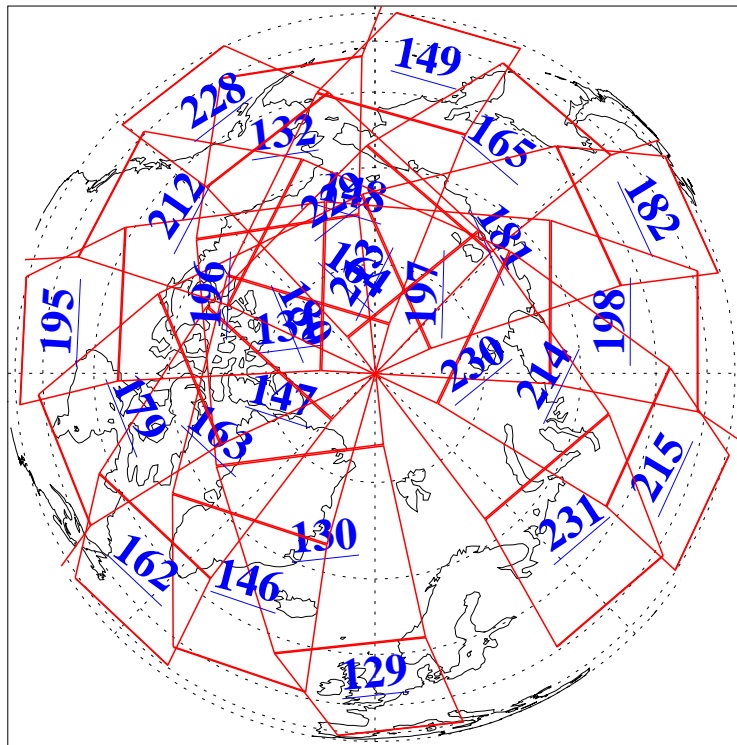

L1B Availability  
AMSU Granules: 240  
HSB Granules: 0  
AIRS Granules: 240

27 Jul 2008  
DoY 209  
Aqua Day 2276  
Granules: 1 to 120

Granules: 121 to 240

Legend: AMSU Available, HSB Available, AIRS Available

L1B Availability  
AMSU Granules: 240  
HSB Granules: 0  
AIRS Granules: 240

27 Jul 2008  
DoY 209  
Aqua Day 2276

Ascending Granules

Descending Granules

Legend: AMSU Available, HSB Available, AIRS Available

### Northern Hemisphere Granules