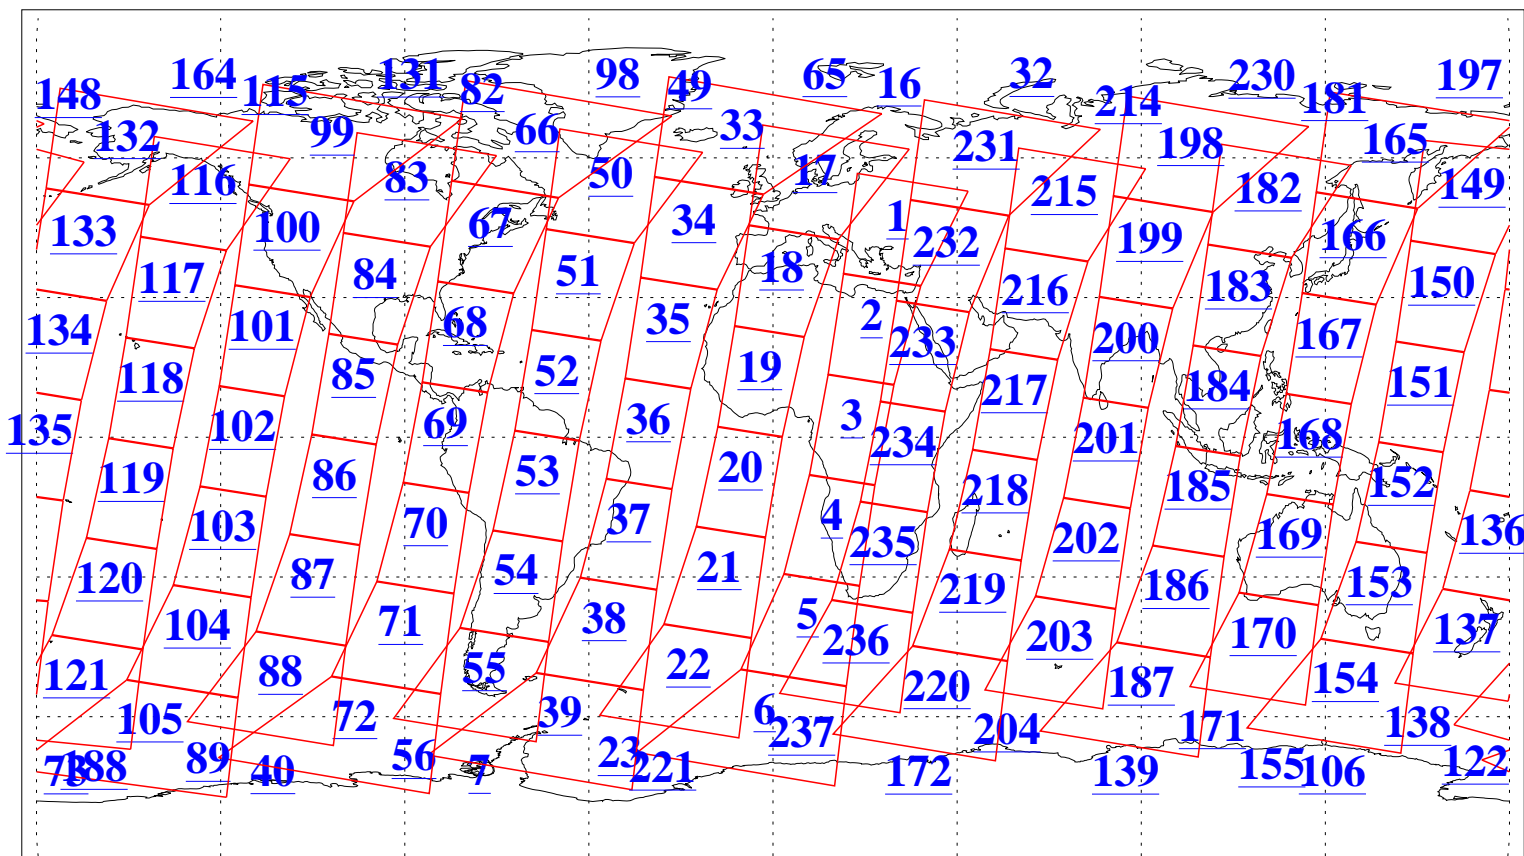

L1B Availability  
AMSU Granules: 240  
HSB Granules: 0  
AIRS Granules: 240

27 Jul 2008  
DoY 209  
Aqua Day 2276  
Granules: 1 to 120

Granules: 121 to 240

Legend: AMSU Available, HSB Available, AIRS Available

L1B Availability  
AMSU Granules: 240  
HSB Granules: 0  
AIRS Granules: 240

27 Jul 2008  
DoY 209  
Aqua Day 2276

Ascending Granules

Descending Granules

Legend: AMSU Available, HSB Available, AIRS Available