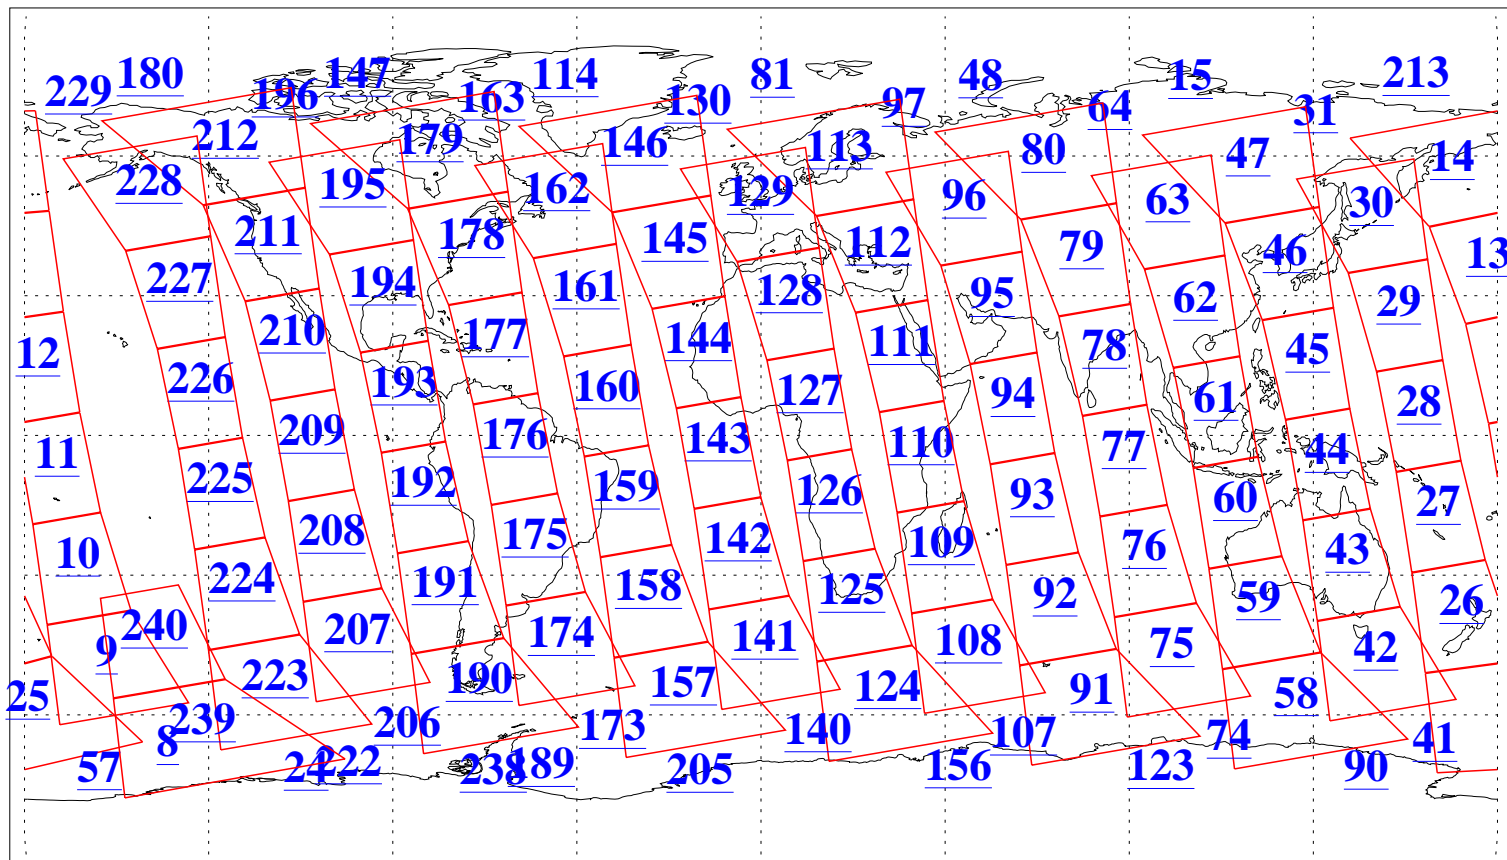

L1B Availability  
AMSU Granules: 240  
HSB Granules: 0  
AIRS Granules: 240

27 Jul 2008  
DoY 209  
Aqua Day 2276  
Granules: 1 to 120

Granules: 121 to 240

Legend: AMSU Available, HSB Available, AIRS Available

L1B Availability  
AMSU Granules: 240  
HSB Granules: 0  
AIRS Granules: 240

27 Jul 2008  
DoY 209  
Aqua Day 2276

Ascending Granules

Descending Granules

Legend: AMSU Available, HSB Available, AIRS Available