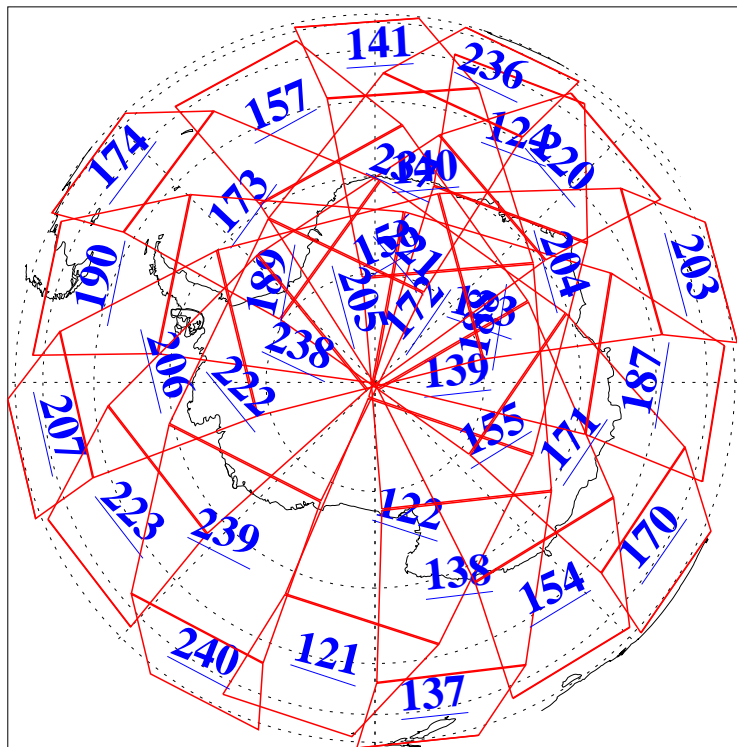

Legend: AMSU Available, HSB Available, AIRS Available