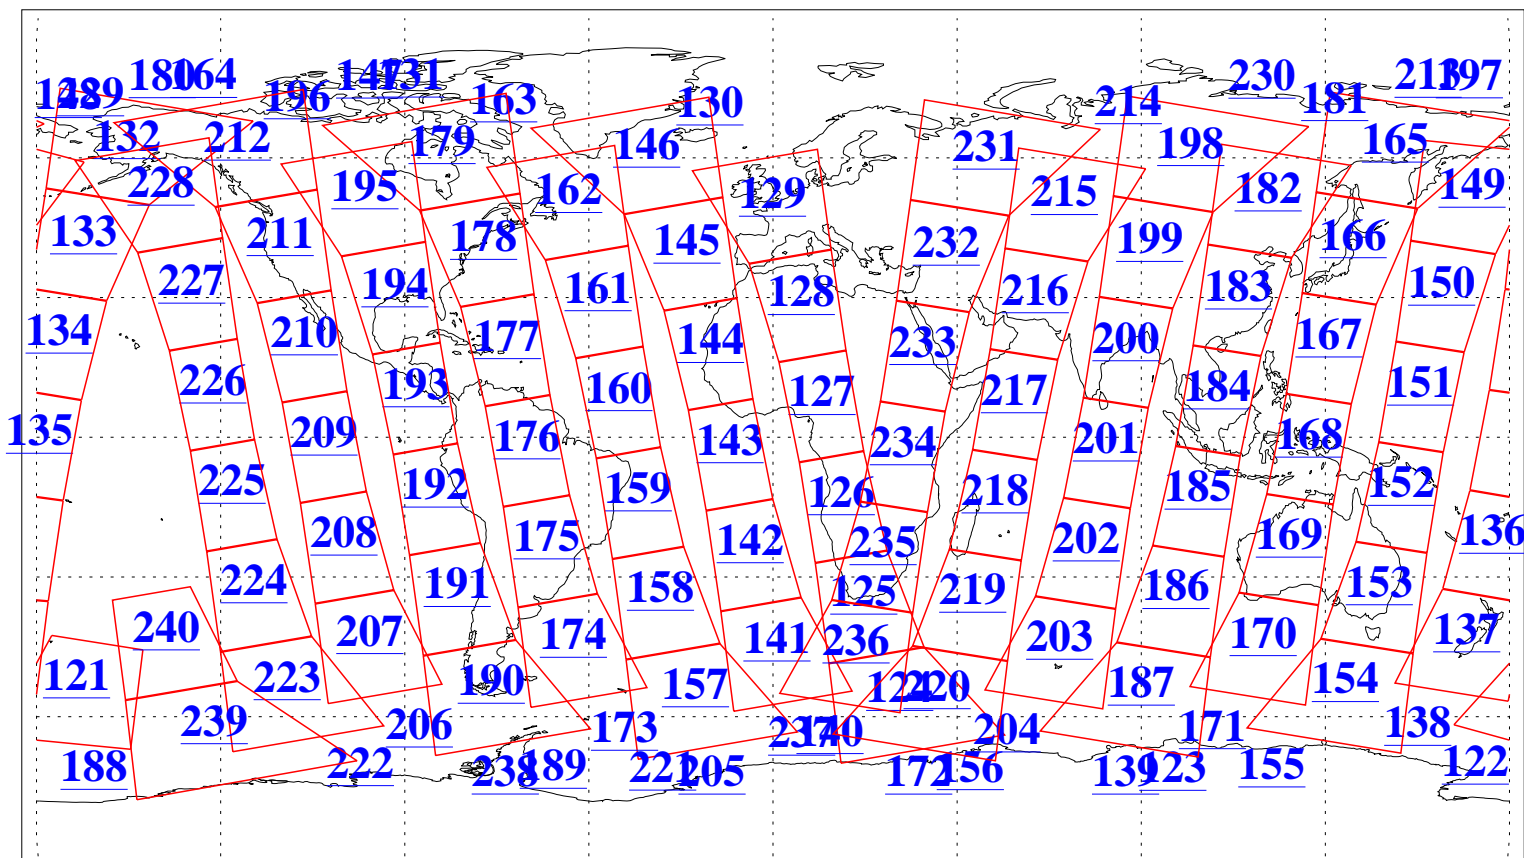

L1B Availability  
AMSU Granules: 240  
HSB Granules: 0  
AIRS Granules: 240

27 Jul 2008  
DoY 209  
Aqua Day 2276  
Granules: 1 to 120

Granules: 121 to 240

Legend: AMSU Available, HSB Available, AIRS Available

L1B Availability  
AMSU Granules: 240  
HSB Granules: 0  
AIRS Granules: 240

27 Jul 2008  
DoY 209  
Aqua Day 2276

Ascending Granules

Descending Granules

Legend: AMSU Available, HSB Available, AIRS Available