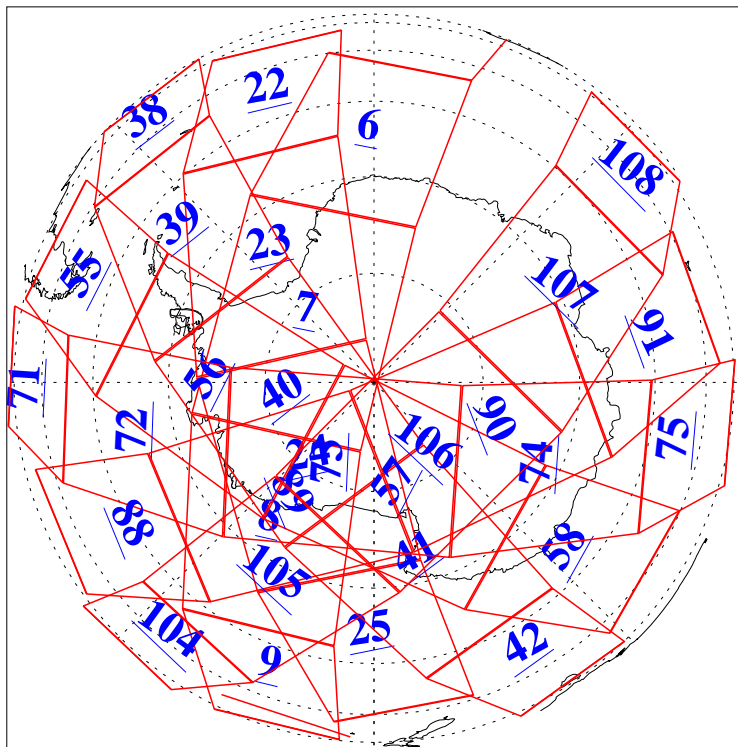

Legend: AMSU Available, HSB Available, AIRS Available