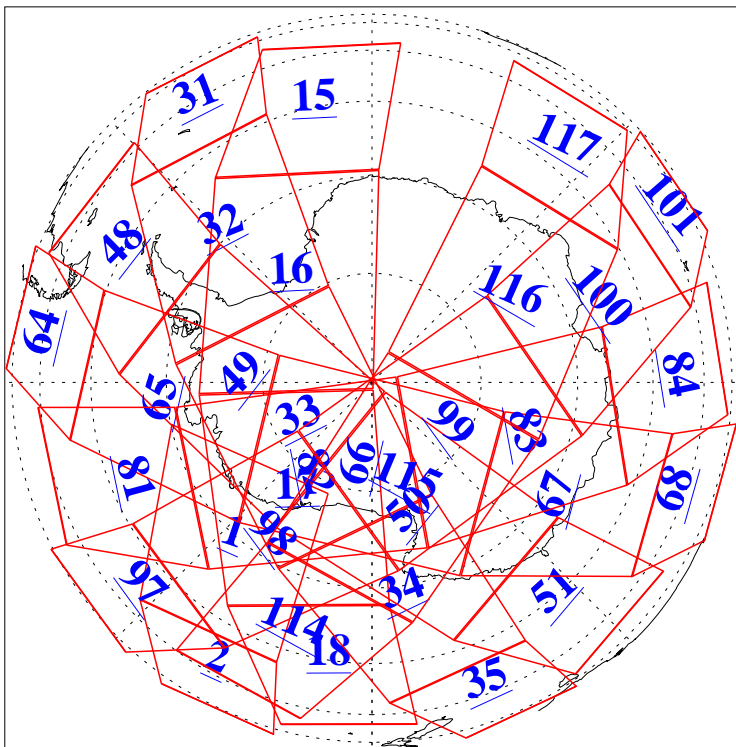

L1B Availability
AMSU Granules: 240
HSB Granules: 0
AIRS Granules: 240

26 Jul 2008
DoY 208
Aqua Day 2275
Granules: 1 to 120

Granules: 121 to 240

Legend: AMSU Available, HSB Available, AIRS Available

L1B Availability
AMSU Granules: 240
HSB Granules: 0
AIRS Granules: 240

26 Jul 2008
DoY 208
Aqua Day 2275

Ascending Granules

Descending Granules

Legend: AMSU Available, HSB Available, AIRS Available

L1B Availability
 AMSU Granules: 240
 HSB Granules: 0
 AIRS Granules: 240

26 Jul 2008
 DoY 208
 Aqua Day 2275

Northern Hemisphere Granules

Southern Hemisphere Granules

Legend: AMSU Available, HSB Available, AIRS Available