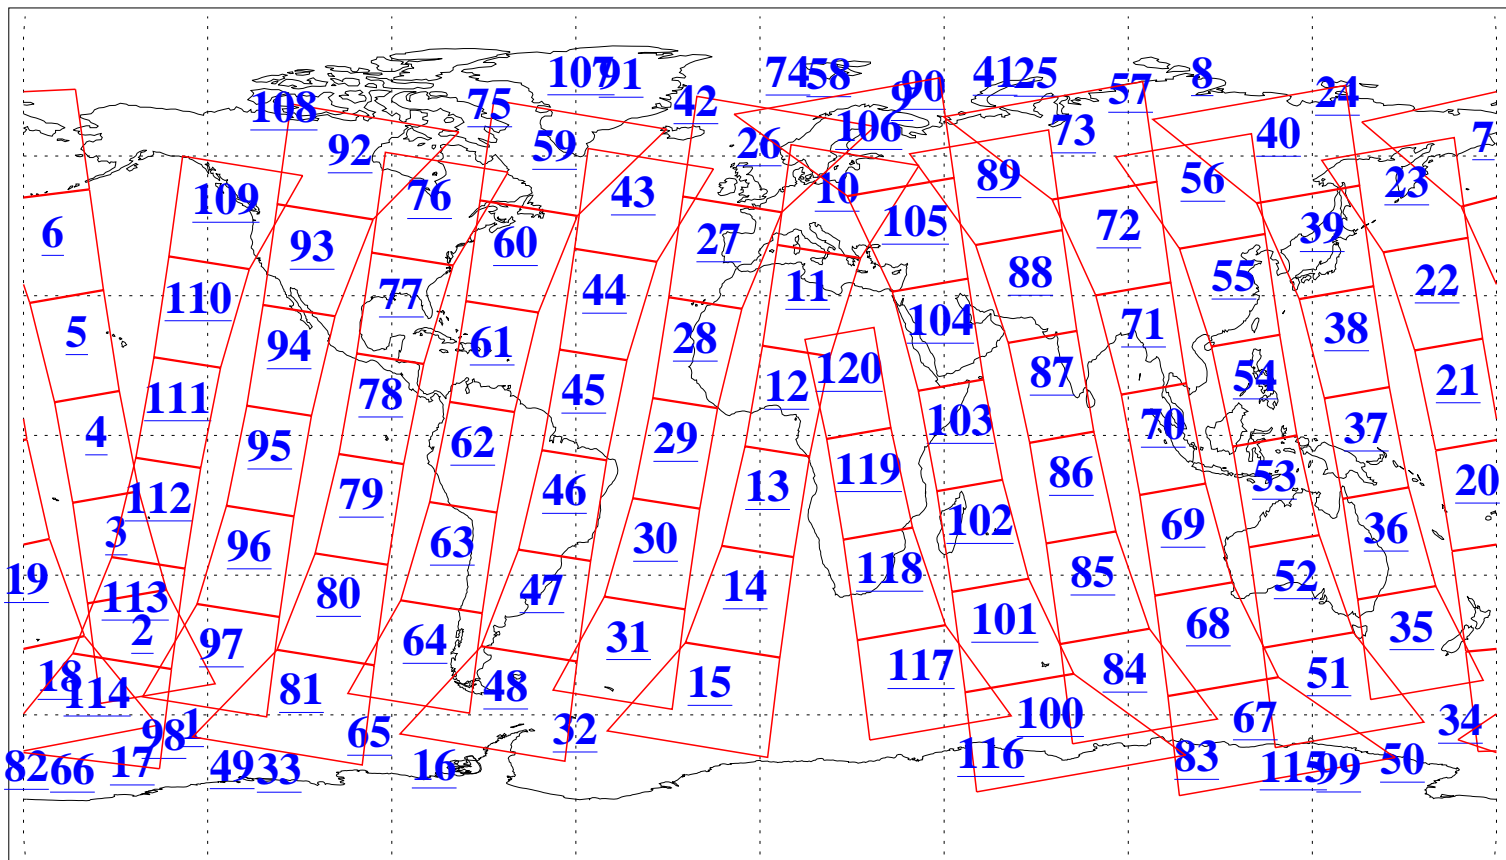

L1B Availability
AMSU Granules: 240
HSB Granules: 0
AIRS Granules: 240

26 Jul 2008
DoY 208
Aqua Day 2275
Granules: 1 to 120

Granules: 121 to 240

Legend: AMSU Available, HSB Available, AIRS Available

L1B Availability
AMSU Granules: 240
HSB Granules: 0
AIRS Granules: 240

26 Jul 2008
DoY 208
Aqua Day 2275

Ascending Granules

Descending Granules

Legend: AMSU Available, HSB Available, AIRS Available

L1B Availability
 AMSU Granules: 240
 HSB Granules: 0
 AIRS Granules: 240

26 Jul 2008
 DoY 208
 Aqua Day 2275

Northern Hemisphere Granules

Southern Hemisphere Granules

Legend: AMSU Available, HSB Available, AIRS Available