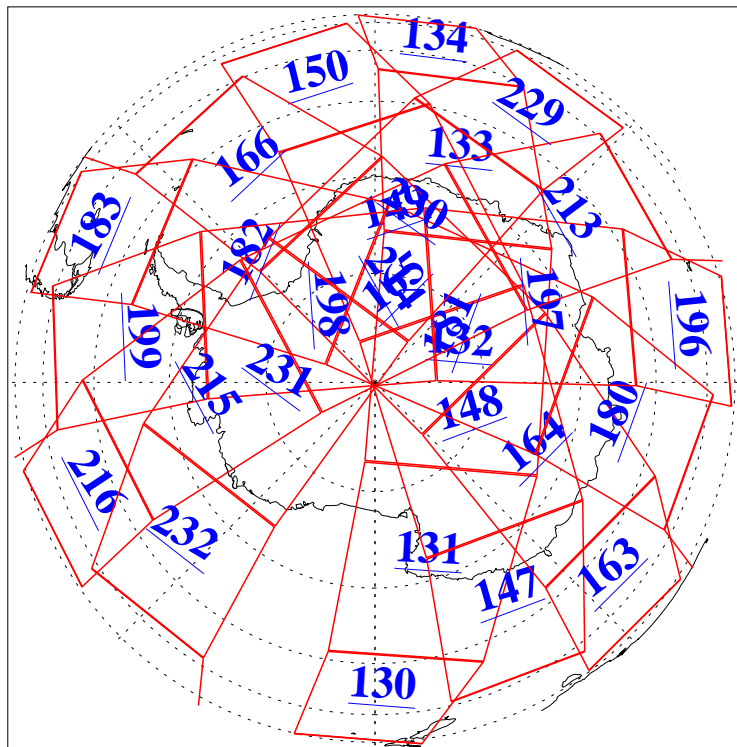

L1B Availability
AMSU Granules: 240
HSB Granules: 0
AIRS Granules: 240

26 Jul 2008
DoY 208
Aqua Day 2275
Granules: 1 to 120

Granules: 121 to 240

Legend: AMSU Available, HSB Available, AIRS Available

L1B Availability
AMSU Granules: 240
HSB Granules: 0
AIRS Granules: 240

26 Jul 2008
DoY 208
Aqua Day 2275

Ascending Granules

Descending Granules

Legend: AMSU Available, HSB Available, AIRS Available

L1B Availability
 AMSU Granules: 240
 HSB Granules: 0
 AIRS Granules: 240

26 Jul 2008
 DoY 208
 Aqua Day 2275

Northern Hemisphere Granules

Southern Hemisphere Granules

Legend: AMSU Available, HSB Available, AIRS Available