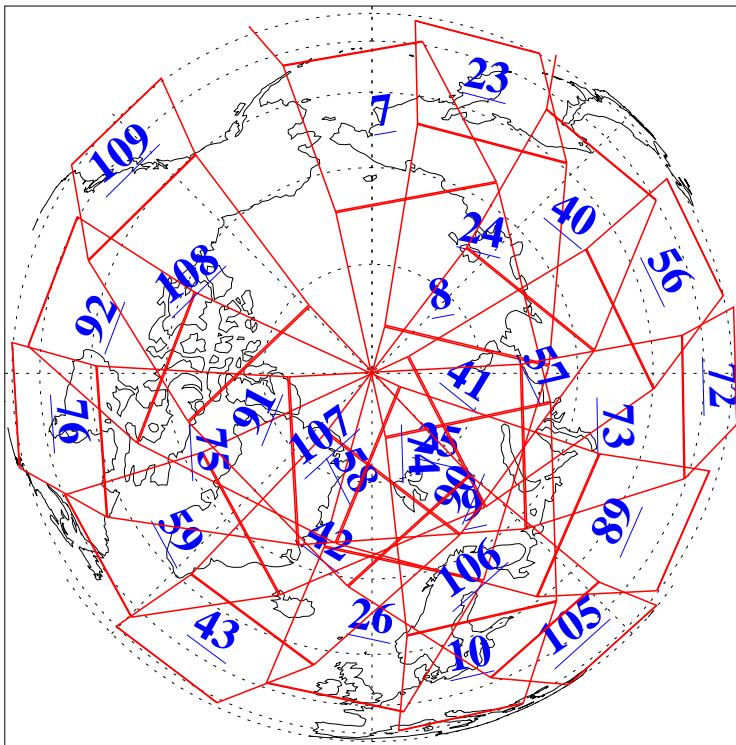

L1B Availability
AMSU Granules: 240
HSB Granules: 0
AIRS Granules: 240

26 Jul 2008
DoY 208
Aqua Day 2275
Granules: 1 to 120

Granules: 121 to 240

Legend: AMSU Available, HSB Available, AIRS Available

L1B Availability
AMSU Granules: 240
HSB Granules: 0
AIRS Granules: 240

26 Jul 2008
DoY 208
Aqua Day 2275

Ascending Granules

Descending Granules

Legend: AMSU Available, HSB Available, AIRS Available

L1B Availability
 AMSU Granules: 240
 HSB Granules: 0
 AIRS Granules: 240

26 Jul 2008
 DoY 208
 Aqua Day 2275

Northern Hemisphere Granules

Southern Hemisphere Granules

Legend: AMSU Available, HSB Available, AIRS Available