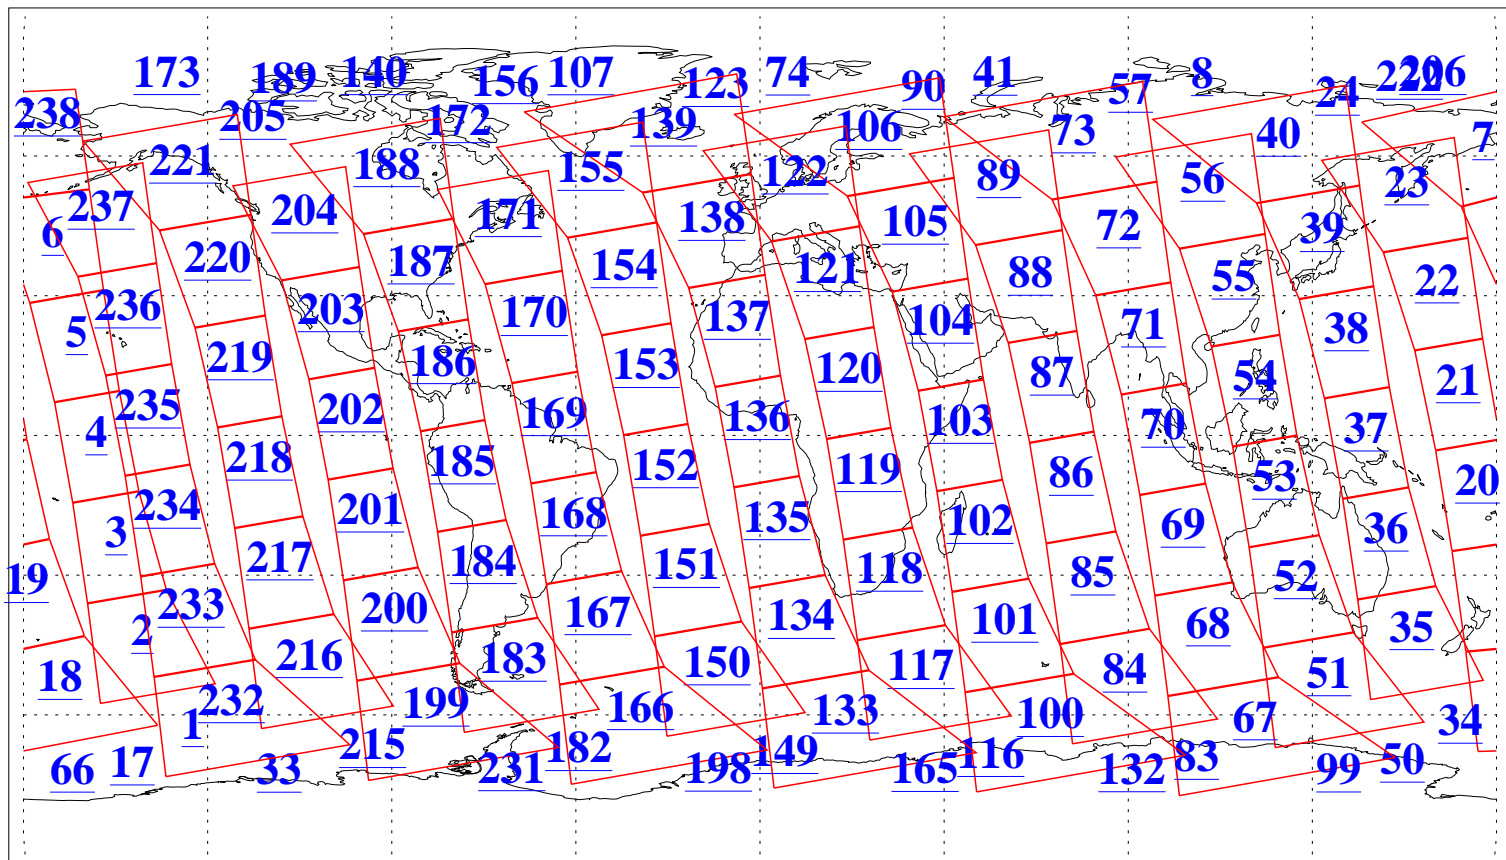

L1B Availability
AMSU Granules: 240
HSB Granules: 0
AIRS Granules: 240

26 Jul 2008
DoY 208
Aqua Day 2275
Granules: 1 to 120

Granules: 121 to 240

Legend: AMSU Available, HSB Available, AIRS Available

L1B Availability
AMSU Granules: 240
HSB Granules: 0
AIRS Granules: 240

26 Jul 2008
DoY 208
Aqua Day 2275

Ascending Granules

Descending Granules

Legend: AMSU Available, HSB Available, AIRS Available

L1B Availability
 AMSU Granules: 240
 HSB Granules: 0
 AIRS Granules: 240

26 Jul 2008
 DoY 208
 Aqua Day 2275

Northern Hemisphere Granules

Southern Hemisphere Granules

Legend: AMSU Available, HSB Available, AIRS Available