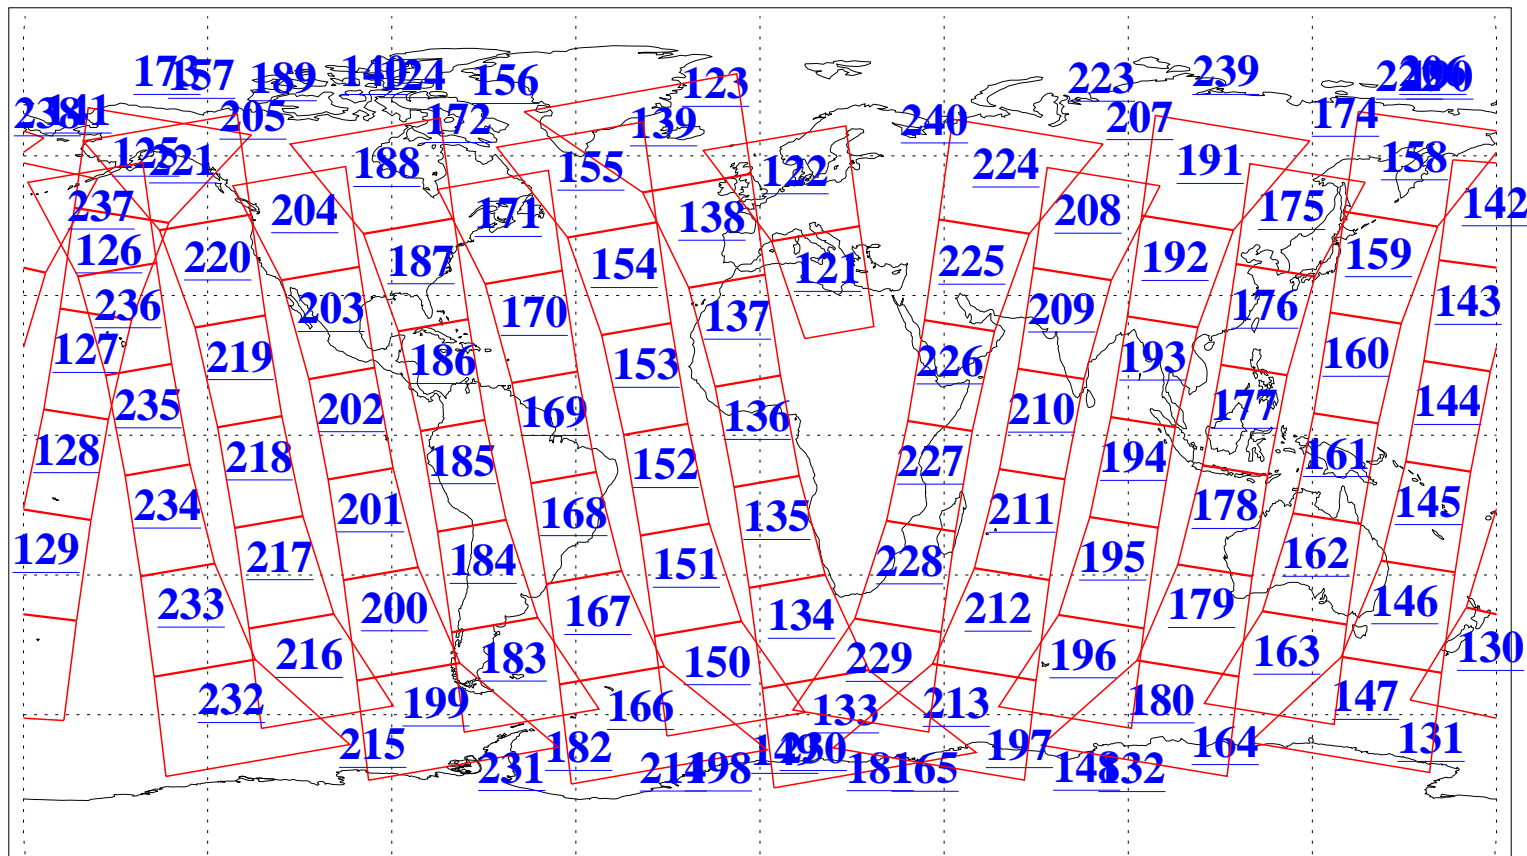

L1B Availability
AMSU Granules: 240
HSB Granules: 0
AIRS Granules: 240

26 Jul 2008
DoY 208
Aqua Day 2275
Granules: 1 to 120

Granules: 121 to 240

Legend: AMSU Available, HSB Available, AIRS Available

L1B Availability
AMSU Granules: 240
HSB Granules: 0
AIRS Granules: 240

26 Jul 2008
DoY 208
Aqua Day 2275

Ascending Granules

Descending Granules

Legend: AMSU Available, HSB Available, AIRS Available

L1B Availability
 AMSU Granules: 240
 HSB Granules: 0
 AIRS Granules: 240

26 Jul 2008
 DoY 208
 Aqua Day 2275