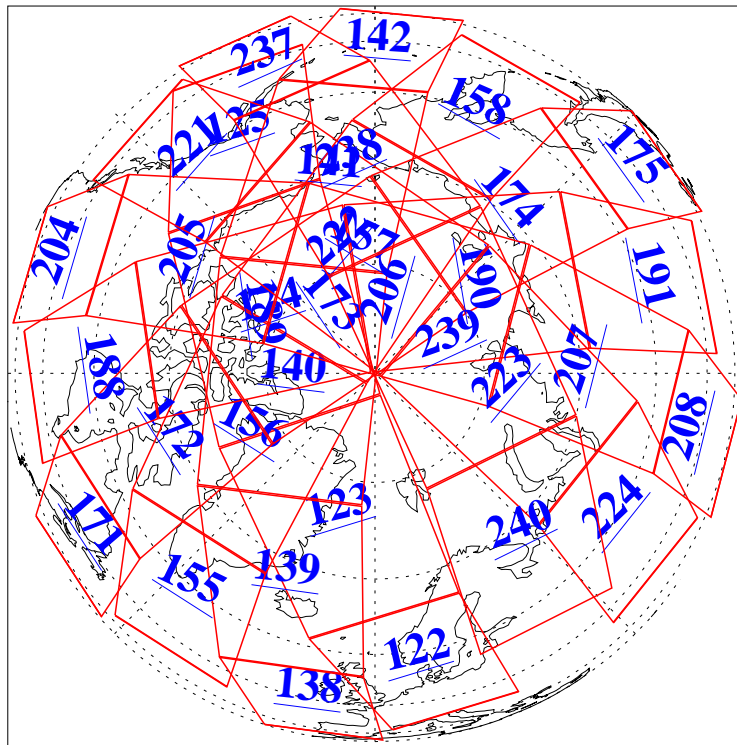

L1B Availability
AMSU Granules: 240
HSB Granules: 0
AIRS Granules: 240

26 Jul 2008
DoY 208
Aqua Day 2275
Granules: 1 to 120

Granules: 121 to 240

Legend: AMSU Available, HSB Available, AIRS Available

L1B Availability
AMSU Granules: 240
HSB Granules: 0
AIRS Granules: 240

26 Jul 2008
DoY 208
Aqua Day 2275

Ascending Granules

Descending Granules

Legend: AMSU Available, HSB Available, AIRS Available

L1B Availability
 AMSU Granules: 240
 HSB Granules: 0
 AIRS Granules: 240

26 Jul 2008
 DoY 208
 Aqua Day 2275

Northern Hemisphere Granules

Southern Hemisphere Granules

Legend: AMSU Available, HSB Available, AIRS Available