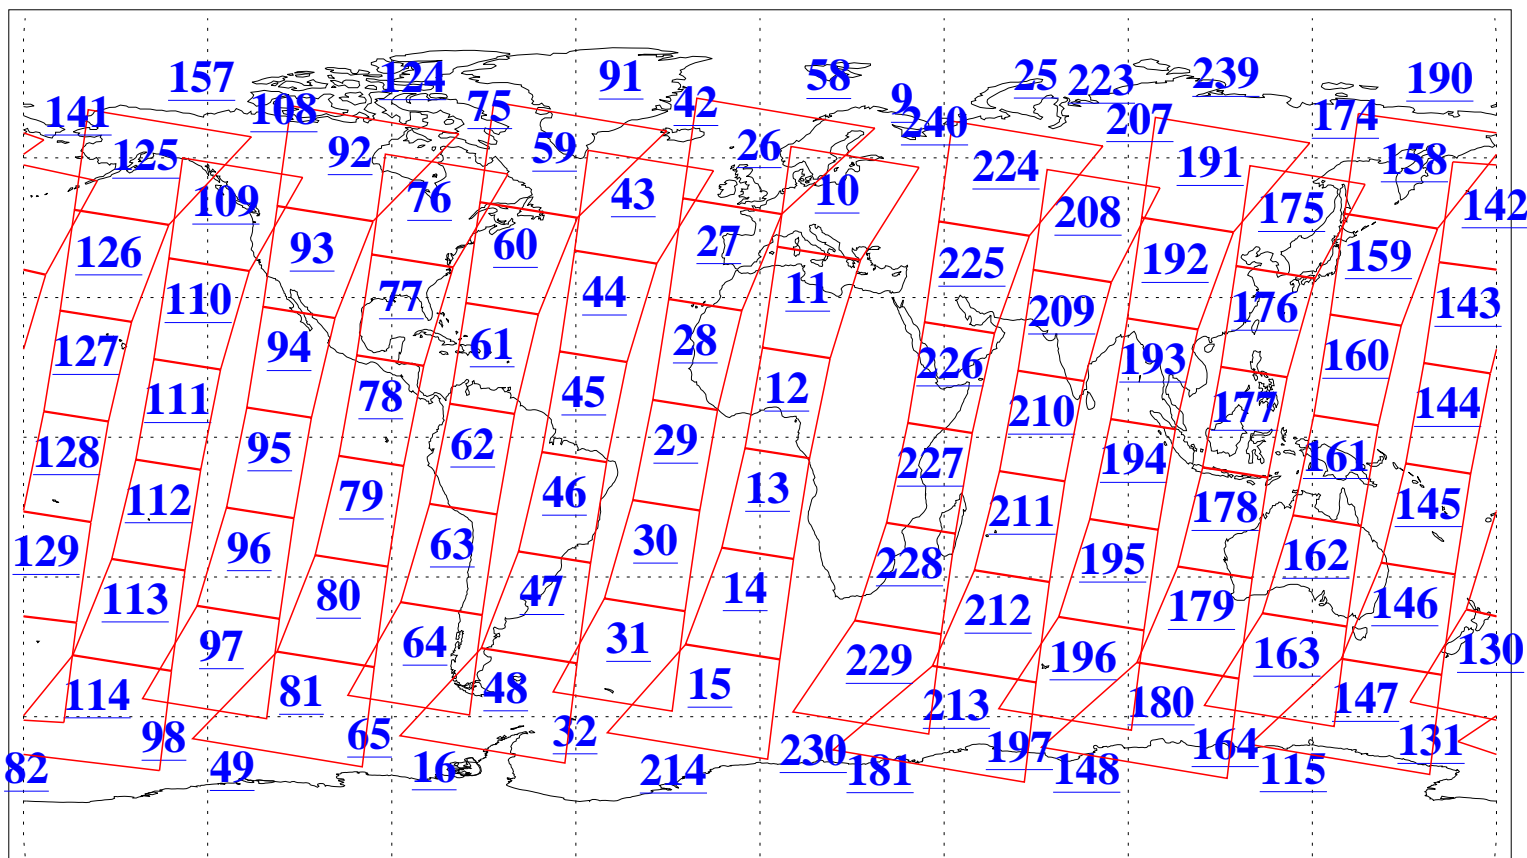

L1B Availability
AMSU Granules: 240
HSB Granules: 0
AIRS Granules: 240

26 Jul 2008
DoY 208
Aqua Day 2275
Granules: 1 to 120

Granules: 121 to 240

Legend: AMSU Available, HSB Available, AIRS Available

L1B Availability
AMSU Granules: 240
HSB Granules: 0
AIRS Granules: 240

26 Jul 2008
DoY 208
Aqua Day 2275

Ascending Granules

Descending Granules

Legend: AMSU Available, HSB Available, AIRS Available

L1B Availability
 AMSU Granules: 240
 HSB Granules: 0
 AIRS Granules: 240

26 Jul 2008
 DoY 208
 Aqua Day 2275

Northern Hemisphere Granules

Southern Hemisphere Granules

Legend: AMSU Available, HSB Available, AIRS Available