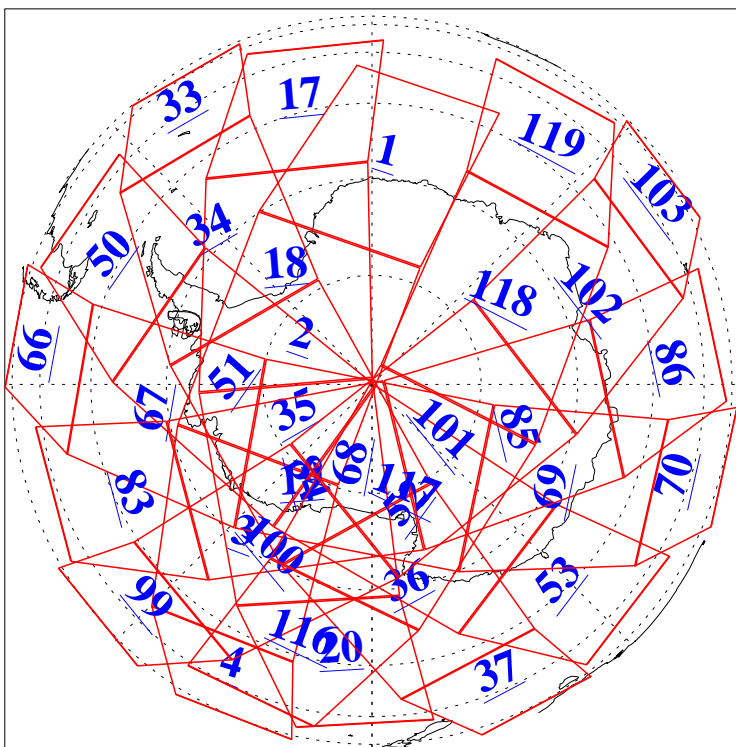

L1B Availability  
AMSU Granules: 240  
HSB Granules: 0  
AIRS Granules: 214

24 Jul 2008  
DoY 206  
Aqua Day 2273  
Granules: 1 to 120

Granules: 121 to 240

Legend: AMSU Available, HSB Available, AIRS Available

L1B Availability  
AMSU Granules: 240  
HSB Granules: 0  
AIRS Granules: 214

24 Jul 2008  
DoY 206  
Aqua Day 2273

Ascending Granules

Descending Granules

Legend: AMSU Available, HSB Available, AIRS Available

L1B Availability  
 AMSU Granules: 240  
 HSB Granules: 0  
 AIRS Granules: 214

24 Jul 2008  
 DoY 206  
 Aqua Day 2273

Northern Hemisphere Granules

Southern Hemisphere Granules

Legend: AMSU Available, HSB Available, AIRS Available