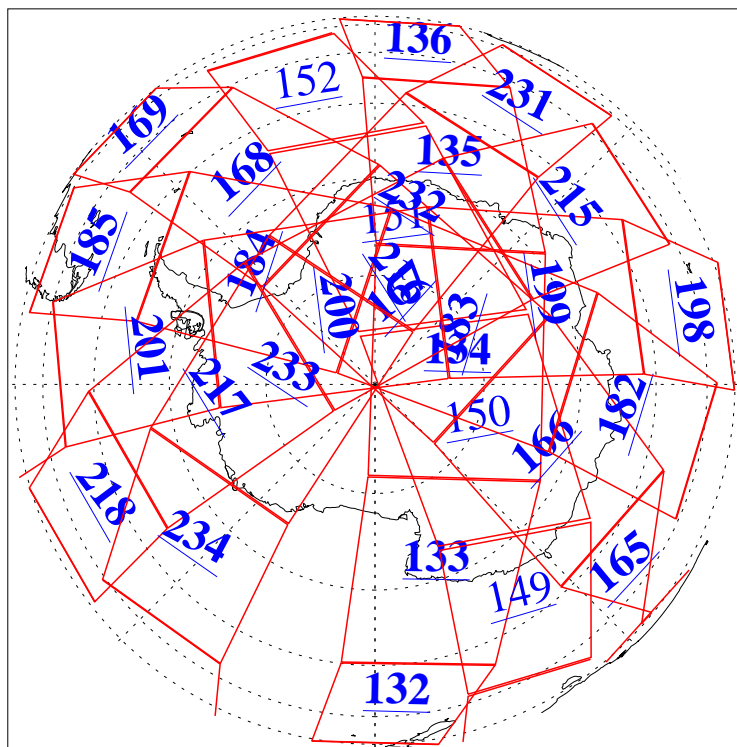

L1B Availability  
AMSU Granules: 240  
HSB Granules: 0  
AIRS Granules: 214

24 Jul 2008  
DoY 206  
Aqua Day 2273  
Granules: 1 to 120

Granules: 121 to 240

Legend: AMSU Available, HSB Available, AIRS Available

L1B Availability  
AMSU Granules: 240  
HSB Granules: 0  
AIRS Granules: 214

24 Jul 2008  
DoY 206  
Aqua Day 2273

Ascending Granules

Descending Granules

Legend: AMSU Available, HSB Available, AIRS Available

L1B Availability  
 AMSU Granules: 240  
 HSB Granules: 0  
 AIRS Granules: 214

24 Jul 2008  
 DoY 206  
 Aqua Day 2273

Northern Hemisphere Granules

Southern Hemisphere Granules

Legend: AMSU Available, HSB Available, AIRS Available