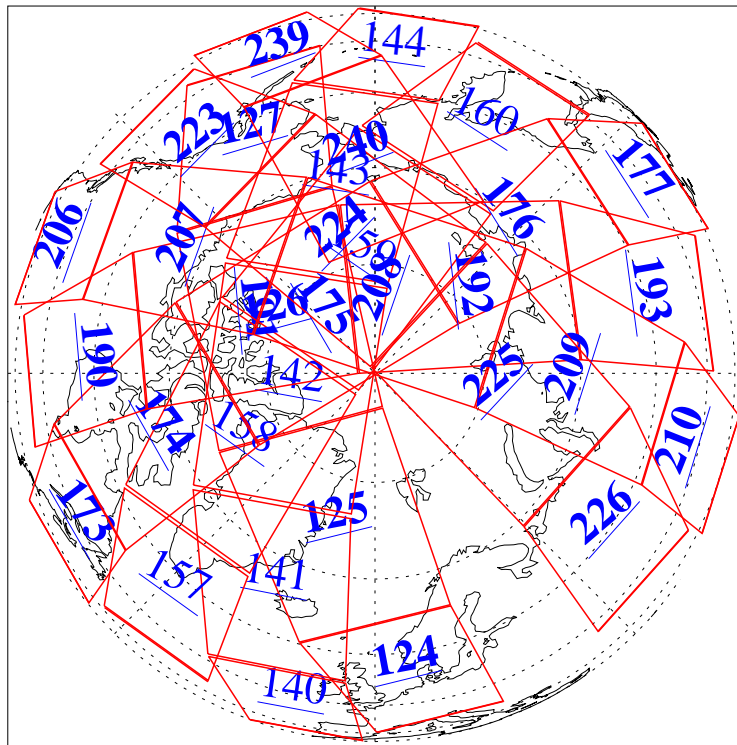

L1B Availability  
AMSU Granules: 240  
HSB Granules: 0  
AIRS Granules: 214

24 Jul 2008  
DoY 206  
Aqua Day 2273  
Granules: 1 to 120

Granules: 121 to 240

Legend: AMSU Available, HSB Available, AIRS Available

L1B Availability  
AMSU Granules: 240  
HSB Granules: 0  
AIRS Granules: 214

24 Jul 2008  
DoY 206  
Aqua Day 2273

Ascending Granules

Descending Granules

Legend: AMSU Available, HSB Available, AIRS Available

L1B Availability  
 AMSU Granules: 240  
 HSB Granules: 0  
 AIRS Granules: 214

24 Jul 2008  
 DoY 206  
 Aqua Day 2273

Northern Hemisphere Granules

Southern Hemisphere Granules

Legend: AMSU Available, HSB Available, AIRS Available