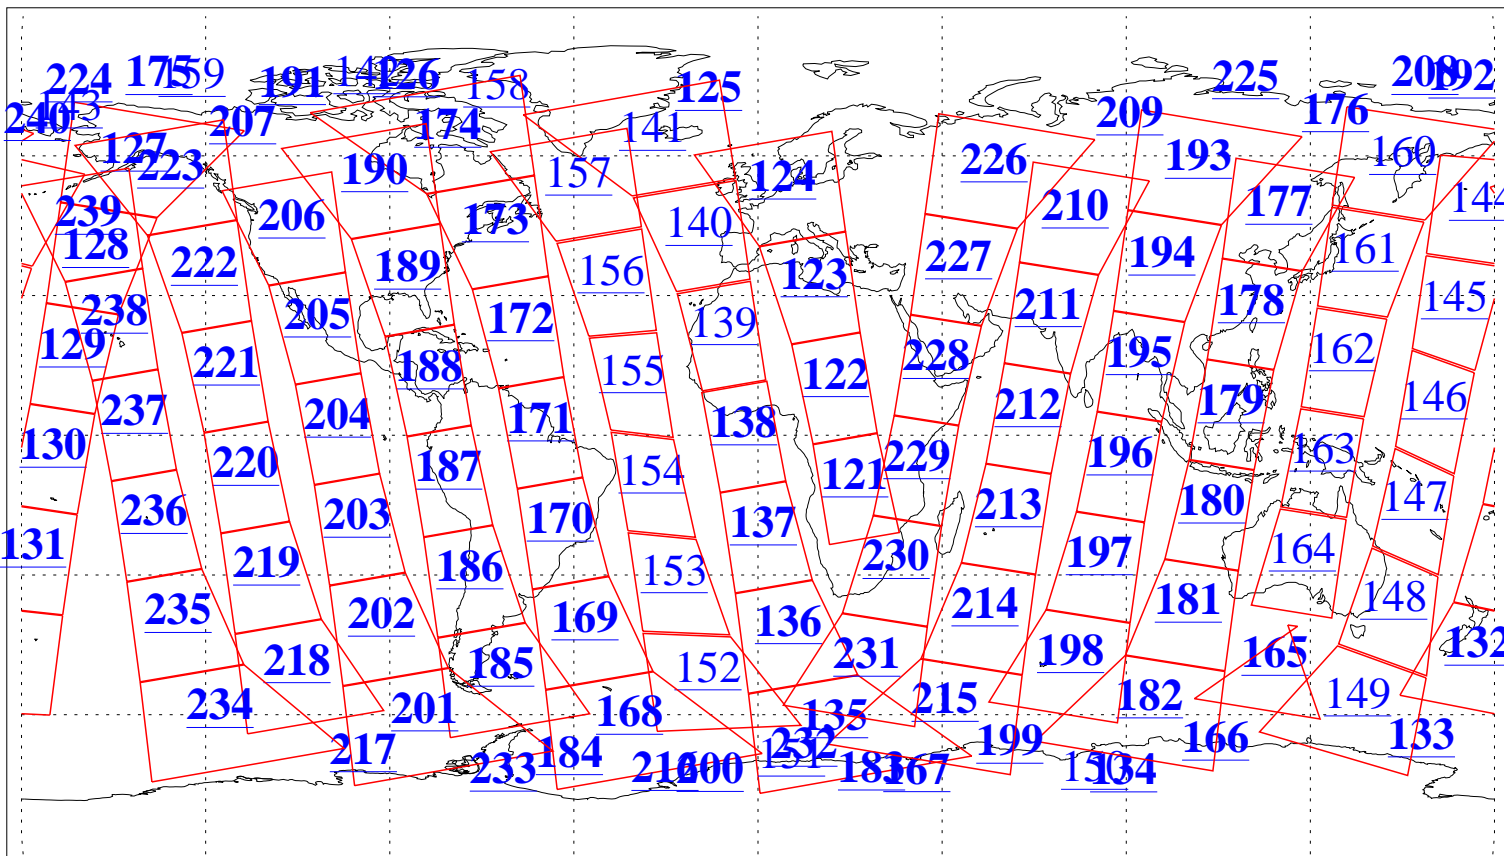

L1B Availability  
AMSU Granules: 240  
HSB Granules: 0  
AIRS Granules: 214

24 Jul 2008  
DoY 206  
Aqua Day 2273  
Granules: 1 to 120

Granules: 121 to 240

Legend: AMSU Available, HSB Available, AIRS Available

L1B Availability  
AMSU Granules: 240  
HSB Granules: 0  
AIRS Granules: 214

24 Jul 2008  
DoY 206  
Aqua Day 2273

Ascending Granules

Descending Granules

Legend: AMSU Available, HSB Available, AIRS Available

L1B Availability  
 AMSU Granules: 240  
 HSB Granules: 0  
 AIRS Granules: 214

24 Jul 2008  
 DoY 206  
 Aqua Day 2273

Northern Hemisphere Granules

Southern Hemisphere Granules

Legend: AMSU Available, HSB Available, AIRS Available