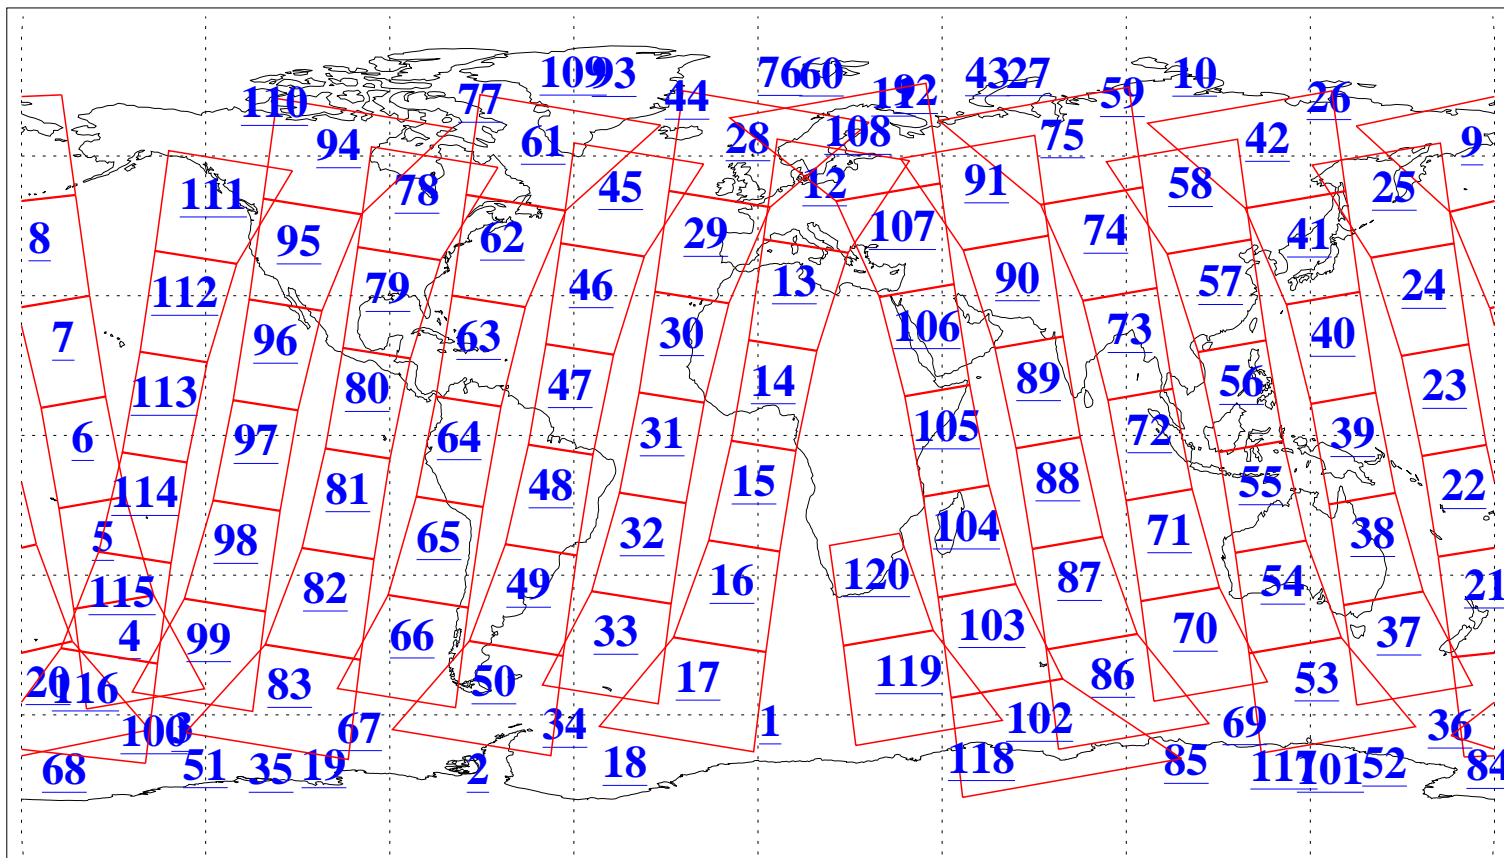

L1B Availability  
AMSU Granules: 240  
HSB Granules: 0  
AIRS Granules: 214

24 Jul 2008  
DoY 206  
Aqua Day 2273  
Granules: 1 to 120

Granules: 121 to 240

Legend: AMSU Available, HSB Available, AIRS Available

L1B Availability  
AMSU Granules: 240  
HSB Granules: 0  
AIRS Granules: 214

24 Jul 2008  
DoY 206  
Aqua Day 2273

Ascending Granules

Descending Granules

Legend: AMSU Available, HSB Available, AIRS Available

L1B Availability  
 AMSU Granules: 240  
 HSB Granules: 0  
 AIRS Granules: 214

24 Jul 2008  
 DoY 206  
 Aqua Day 2273

Northern Hemisphere Granules

Southern Hemisphere Granules

Legend: AMSU Available, HSB Available, AIRS Available