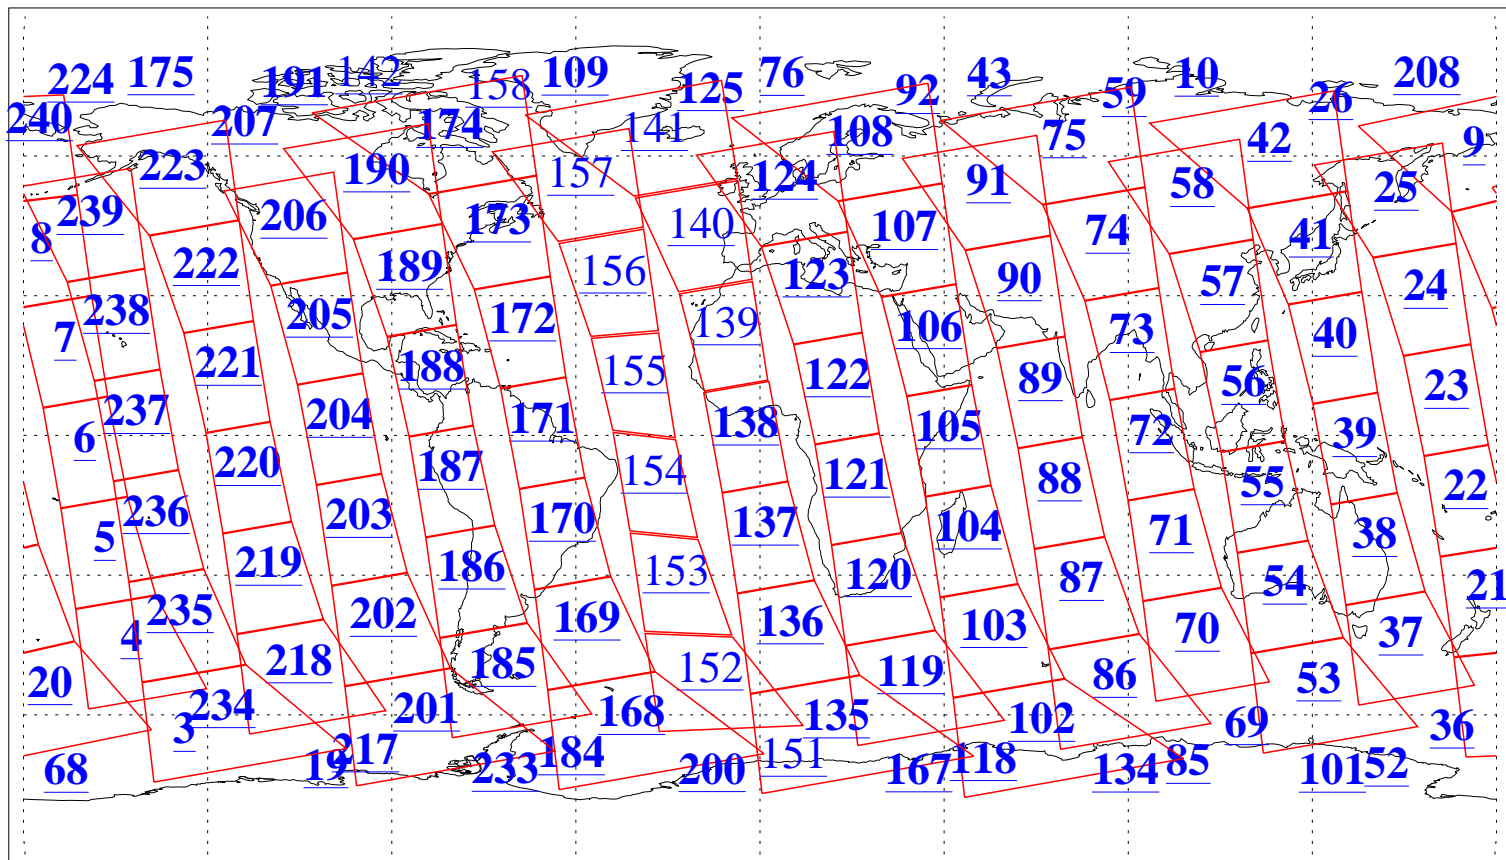

L1B Availability  
AMSU Granules: 240  
HSB Granules: 0  
AIRS Granules: 214

24 Jul 2008  
DoY 206  
Aqua Day 2273  
Granules: 1 to 120

Granules: 121 to 240

Legend: AMSU Available, HSB Available, AIRS Available

L1B Availability  
AMSU Granules: 240  
HSB Granules: 0  
AIRS Granules: 214

24 Jul 2008  
DoY 206  
Aqua Day 2273

Ascending Granules

Descending Granules

Legend: AMSU Available, HSB Available, AIRS Available

L1B Availability  
 AMSU Granules: 240  
 HSB Granules: 0  
 AIRS Granules: 214

24 Jul 2008  
 DoY 206  
 Aqua Day 2273

Northern Hemisphere Granules

Southern Hemisphere Granules

Legend: AMSU Available, HSB Available, AIRS Available