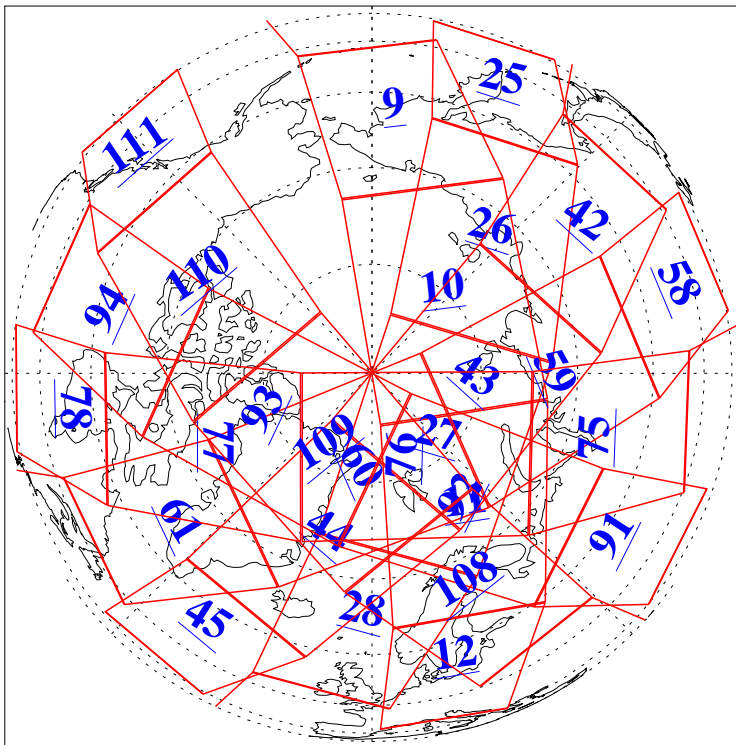

L1B Availability  
AMSU Granules: 240  
HSB Granules: 0  
AIRS Granules: 214

24 Jul 2008  
DoY 206  
Aqua Day 2273  
Granules: 1 to 120

Granules: 121 to 240

Legend: AMSU Available, HSB Available, AIRS Available

L1B Availability  
AMSU Granules: 240  
HSB Granules: 0  
AIRS Granules: 214

24 Jul 2008  
DoY 206  
Aqua Day 2273

Ascending Granules

Descending Granules

Legend: AMSU Available, HSB Available, AIRS Available

L1B Availability  
 AMSU Granules: 240  
 HSB Granules: 0  
 AIRS Granules: 214

24 Jul 2008  
 DoY 206  
 Aqua Day 2273

Northern Hemisphere Granules

Southern Hemisphere Granules

Legend: AMSU Available, HSB Available, AIRS Available