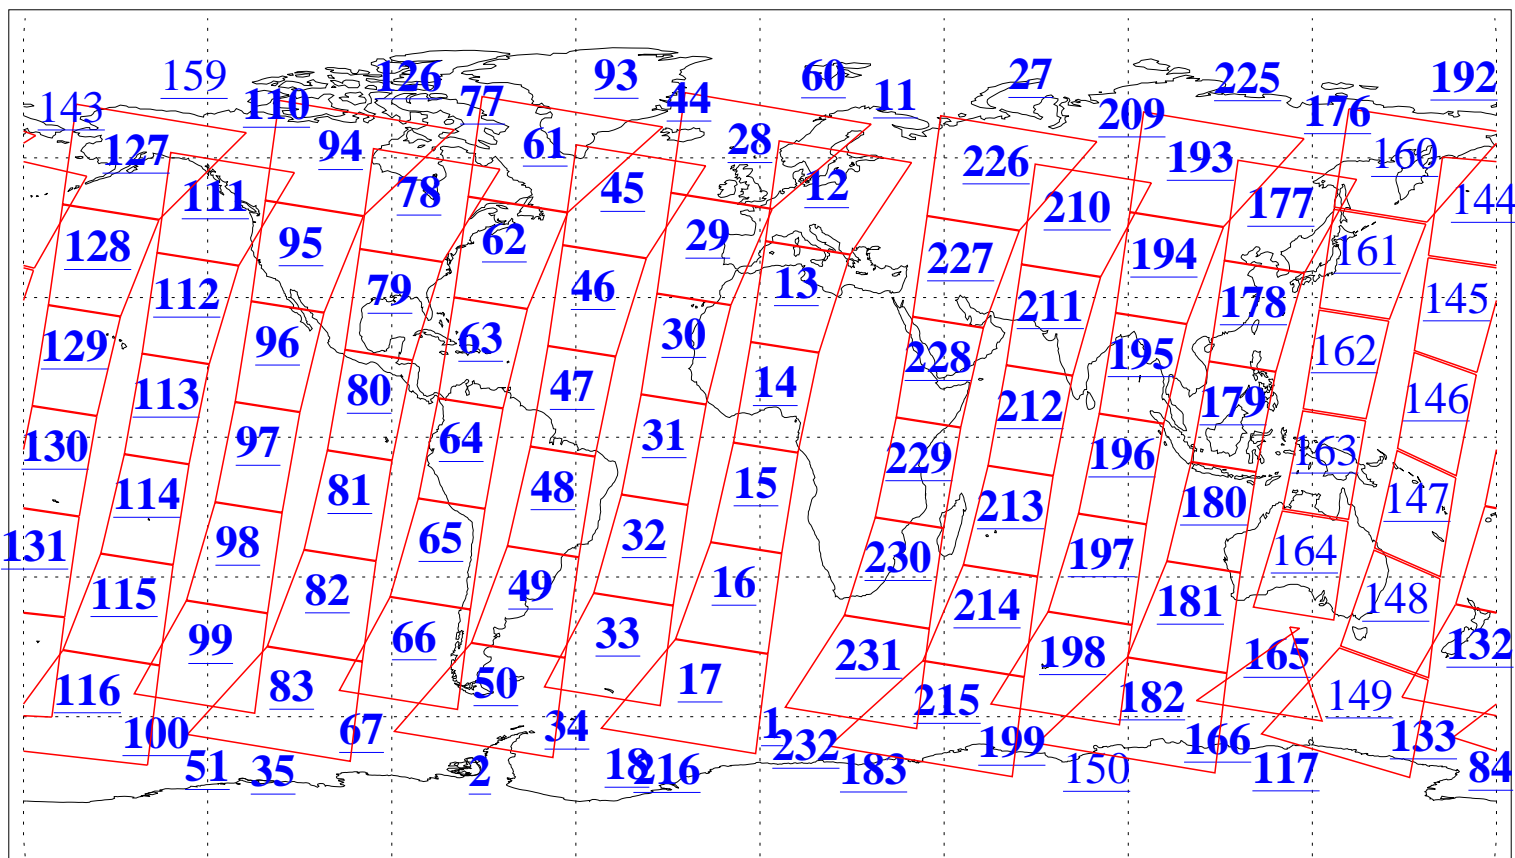

L1B Availability  
AMSU Granules: 240  
HSB Granules: 0  
AIRS Granules: 214

24 Jul 2008  
DoY 206  
Aqua Day 2273  
Granules: 1 to 120

Granules: 121 to 240

Legend: AMSU Available, HSB Available, AIRS Available

L1B Availability  
AMSU Granules: 240  
HSB Granules: 0  
AIRS Granules: 214

24 Jul 2008  
DoY 206  
Aqua Day 2273

Ascending Granules

Descending Granules

Legend: AMSU Available, HSB Available, AIRS Available

L1B Availability  
 AMSU Granules: 240  
 HSB Granules: 0  
 AIRS Granules: 214

24 Jul 2008  
 DoY 206  
 Aqua Day 2273

Northern Hemisphere Granules

Southern Hemisphere Granules

Legend: AMSU Available, HSB Available, AIRS Available