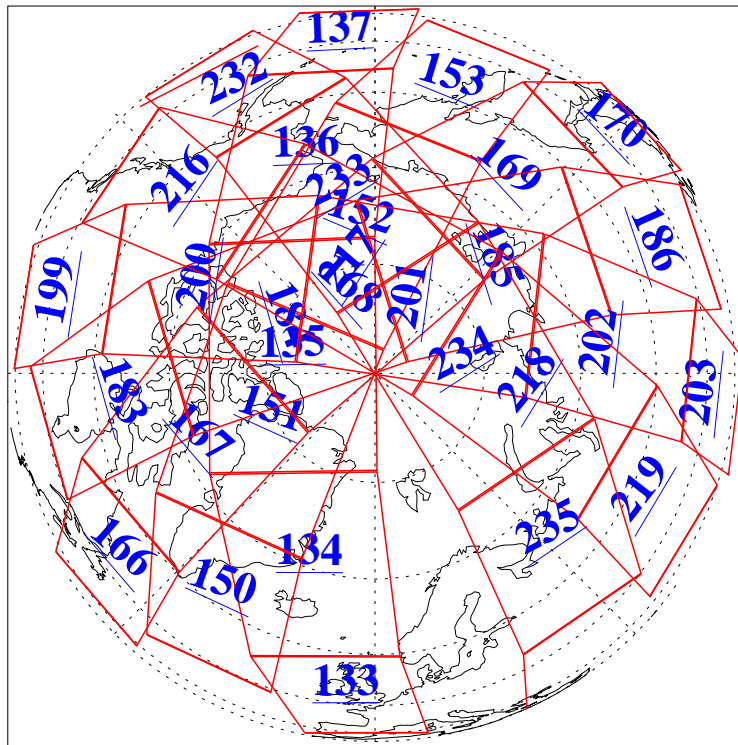

L1B Availability
AMSU Granules: 240
HSB Granules: 0
AIRS Granules: 240

23 Jul 2008
DoY 205
Aqua Day 2272
Granules: 1 to 120

Granules: 121 to 240

Legend: AMSU Available, HSB Available, AIRS Available

L1B Availability
AMSU Granules: 240
HSB Granules: 0
AIRS Granules: 240

23 Jul 2008
DoY 205
Aqua Day 2272

Northern Hemisphere Granules

Southern Hemisphere Granules

Legend: AMSU Available, HSB Available, AIRS Available