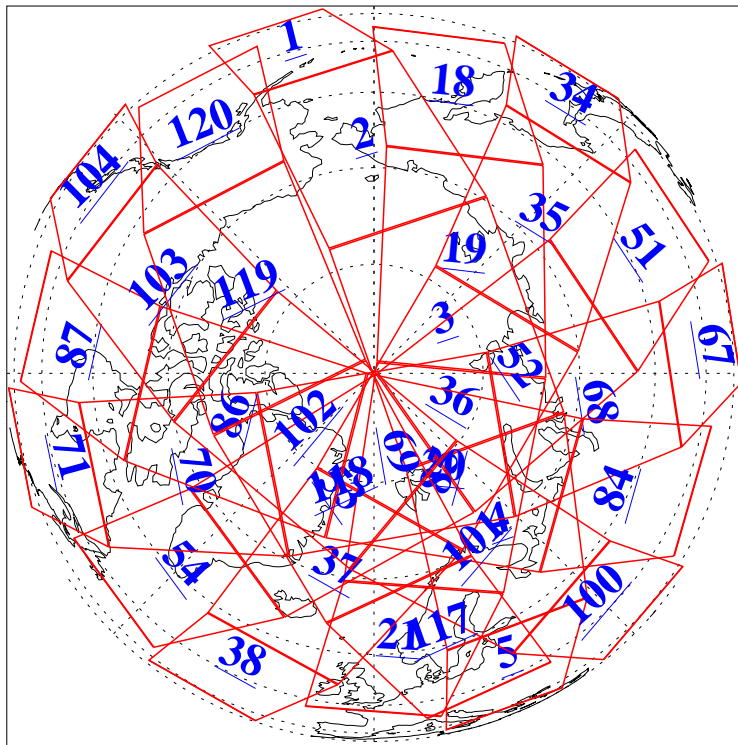

L1B Availability
AMSU Granules: 240
HSB Granules: 0
AIRS Granules: 240

23 Jul 2008
DoY 205
Aqua Day 2272
Granules: 1 to 120

Granules: 121 to 240

Legend: AMSU Available, HSB Available, AIRS Available

L1B Availability
AMSU Granules: 240
HSB Granules: 0
AIRS Granules: 240

23 Jul 2008
DoY 205
Aqua Day 2272

Northern Hemisphere Granules

Southern Hemisphere Granules

Legend: AMSU Available, HSB Available, AIRS Available