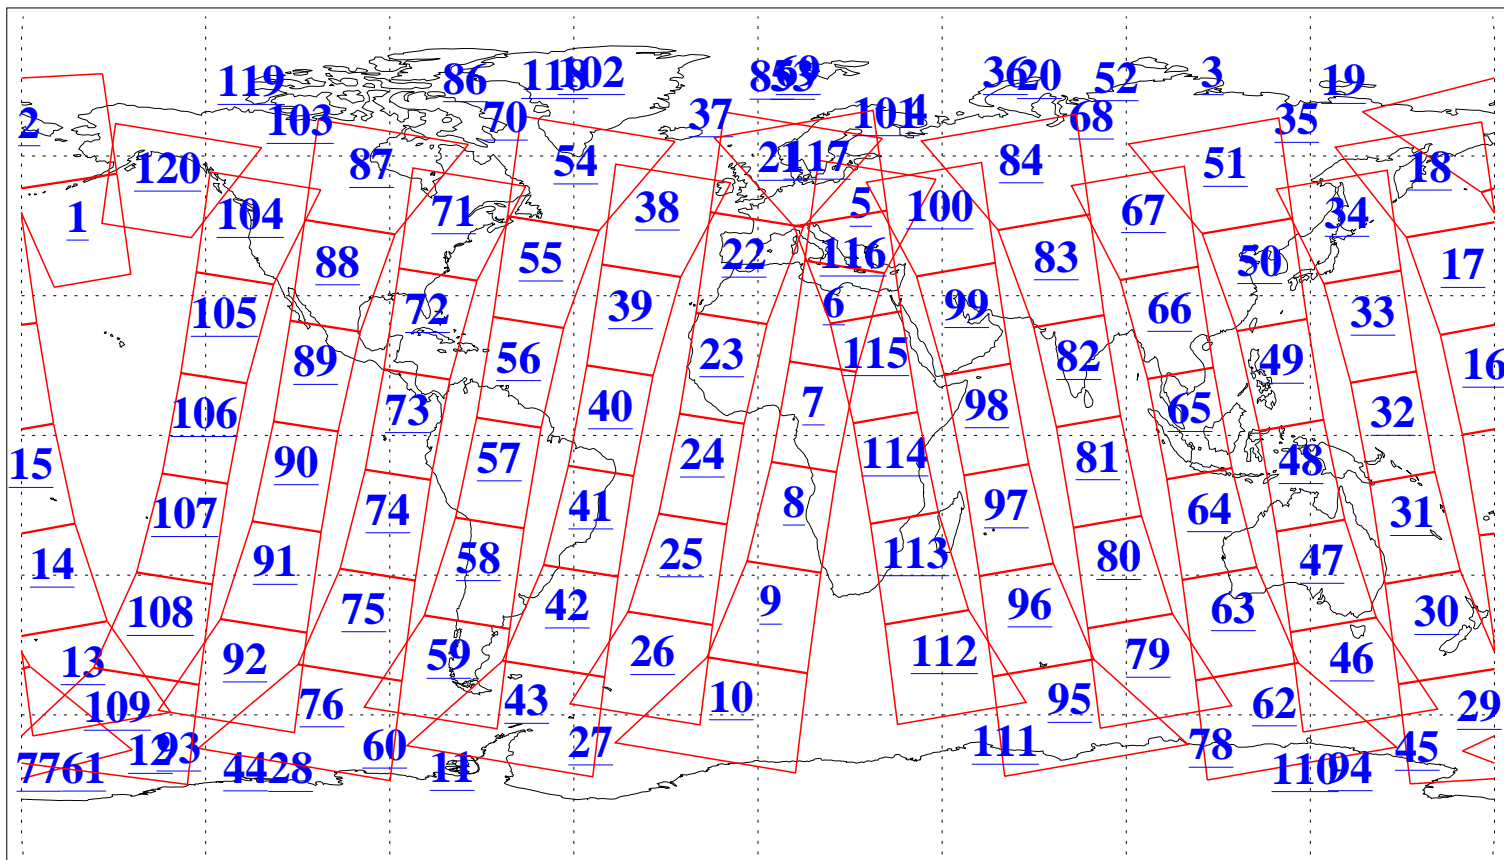

L1B Availability
AMSU Granules: 240
HSB Granules: 0
AIRS Granules: 240

23 Jul 2008
DoY 205
Aqua Day 2272
Granules: 1 to 120

Granules: 121 to 240

Legend: AMSU Available, HSB Available, AIRS Available

L1B Availability
AMSU Granules: 240
HSB Granules: 0
AIRS Granules: 240

23 Jul 2008
DoY 205
Aqua Day 2272

Northern Hemisphere Granules

Southern Hemisphere Granules

Legend: AMSU Available, HSB Available, AIRS Available