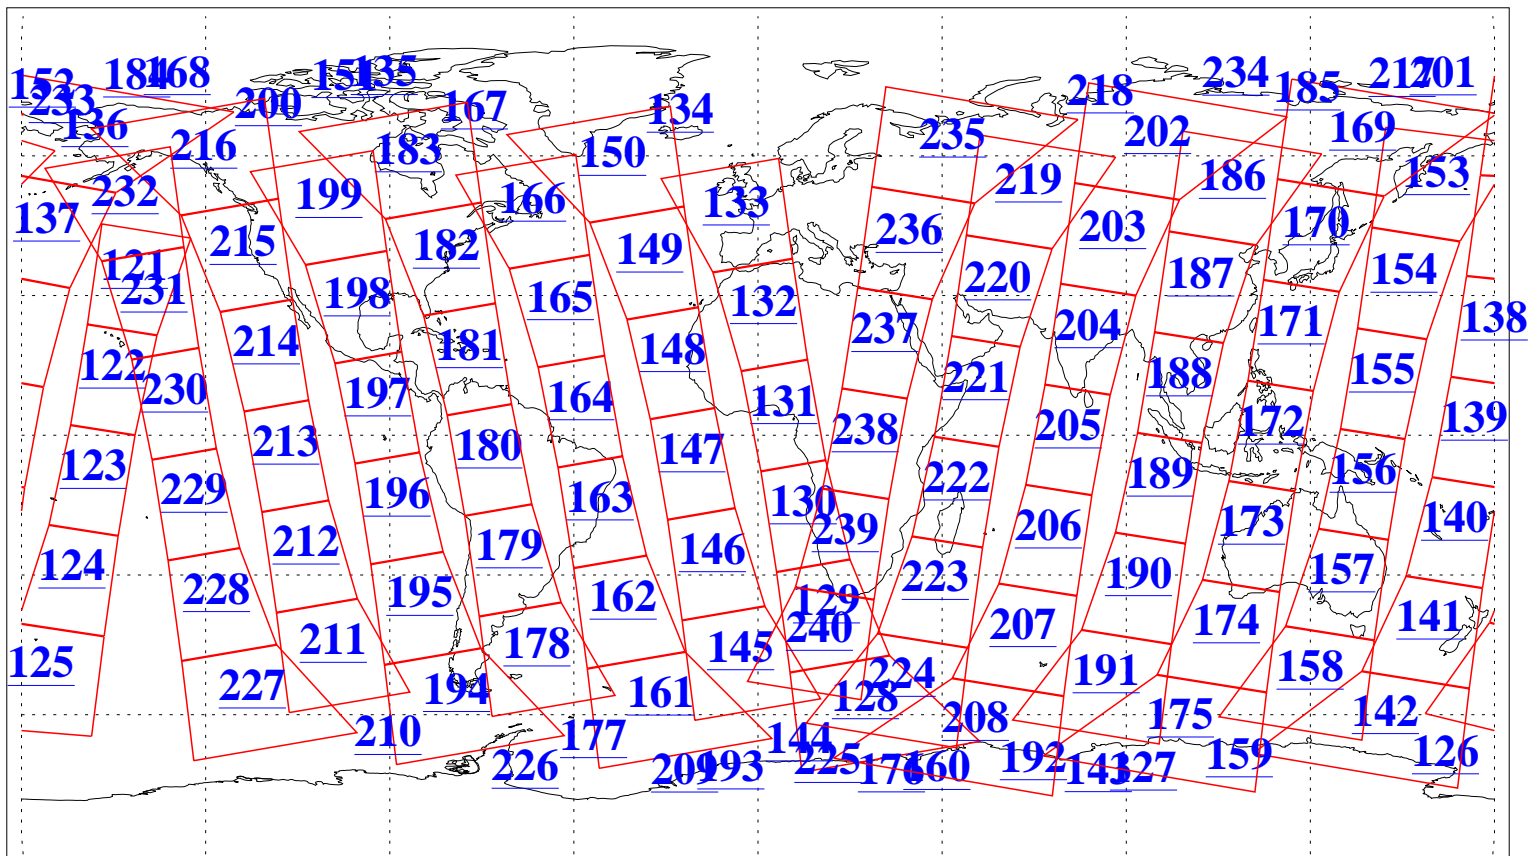

L1B Availability
AMSU Granules: 240
HSB Granules: 0
AIRS Granules: 240

23 Jul 2008
DoY 205
Aqua Day 2272
Granules: 1 to 120

Granules: 121 to 240

Legend: AMSU Available, HSB Available, AIRS Available

L1B Availability
AMSU Granules: 240
HSB Granules: 0
AIRS Granules: 240

23 Jul 2008
DoY 205
Aqua Day 2272

Northern Hemisphere Granules

Southern Hemisphere Granules

Legend: AMSU Available, HSB Available, AIRS Available