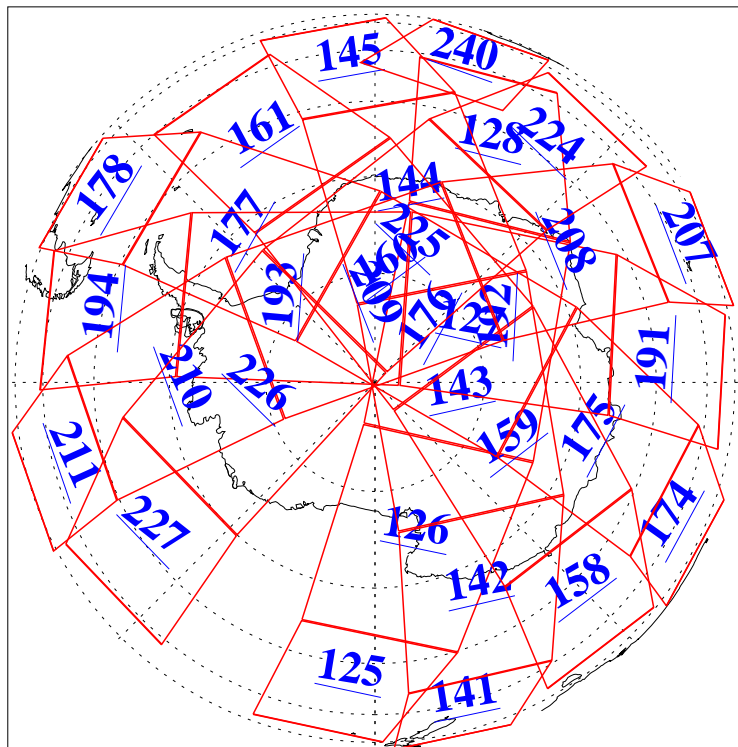

L1B Availability
AMSU Granules: 240
HSB Granules: 0
AIRS Granules: 240

23 Jul 2008
DoY 205
Aqua Day 2272
Granules: 1 to 120

Granules: 121 to 240

Legend: AMSU Available, HSB Available, AIRS Available

L1B Availability
AMSU Granules: 240
HSB Granules: 0
AIRS Granules: 240

23 Jul 2008
DoY 205
Aqua Day 2272

Northern Hemisphere Granules

Southern Hemisphere Granules

Legend: AMSU Available, HSB Available, AIRS Available