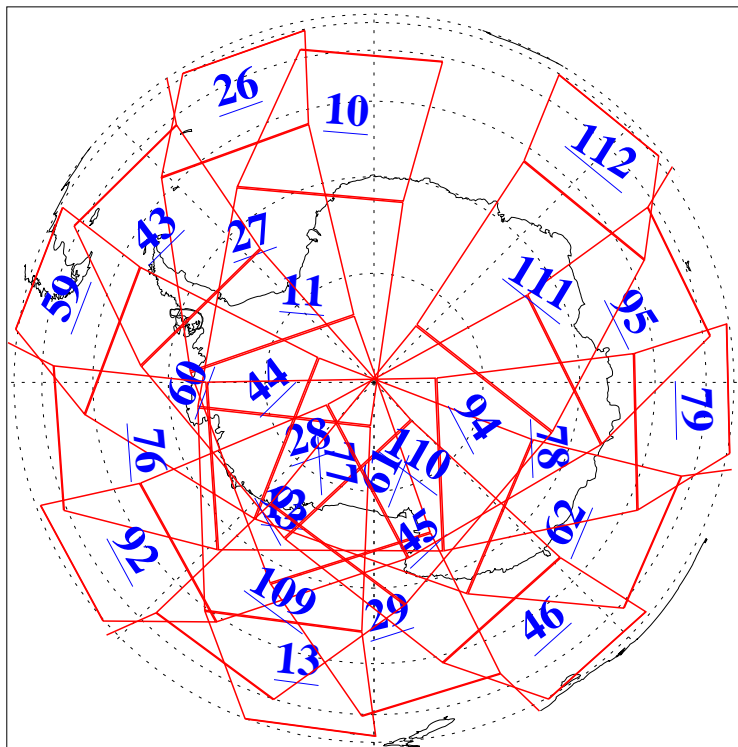

L1B Availability
AMSU Granules: 240
HSB Granules: 0
AIRS Granules: 240

23 Jul 2008
DoY 205
Aqua Day 2272
Granules: 1 to 120

Granules: 121 to 240

Legend: AMSU Available, HSB Available, AIRS Available

L1B Availability
AMSU Granules: 240
HSB Granules: 0
AIRS Granules: 240

23 Jul 2008
DoY 205
Aqua Day 2272

Northern Hemisphere Granules

Southern Hemisphere Granules

Legend: AMSU Available, HSB Available, AIRS Available