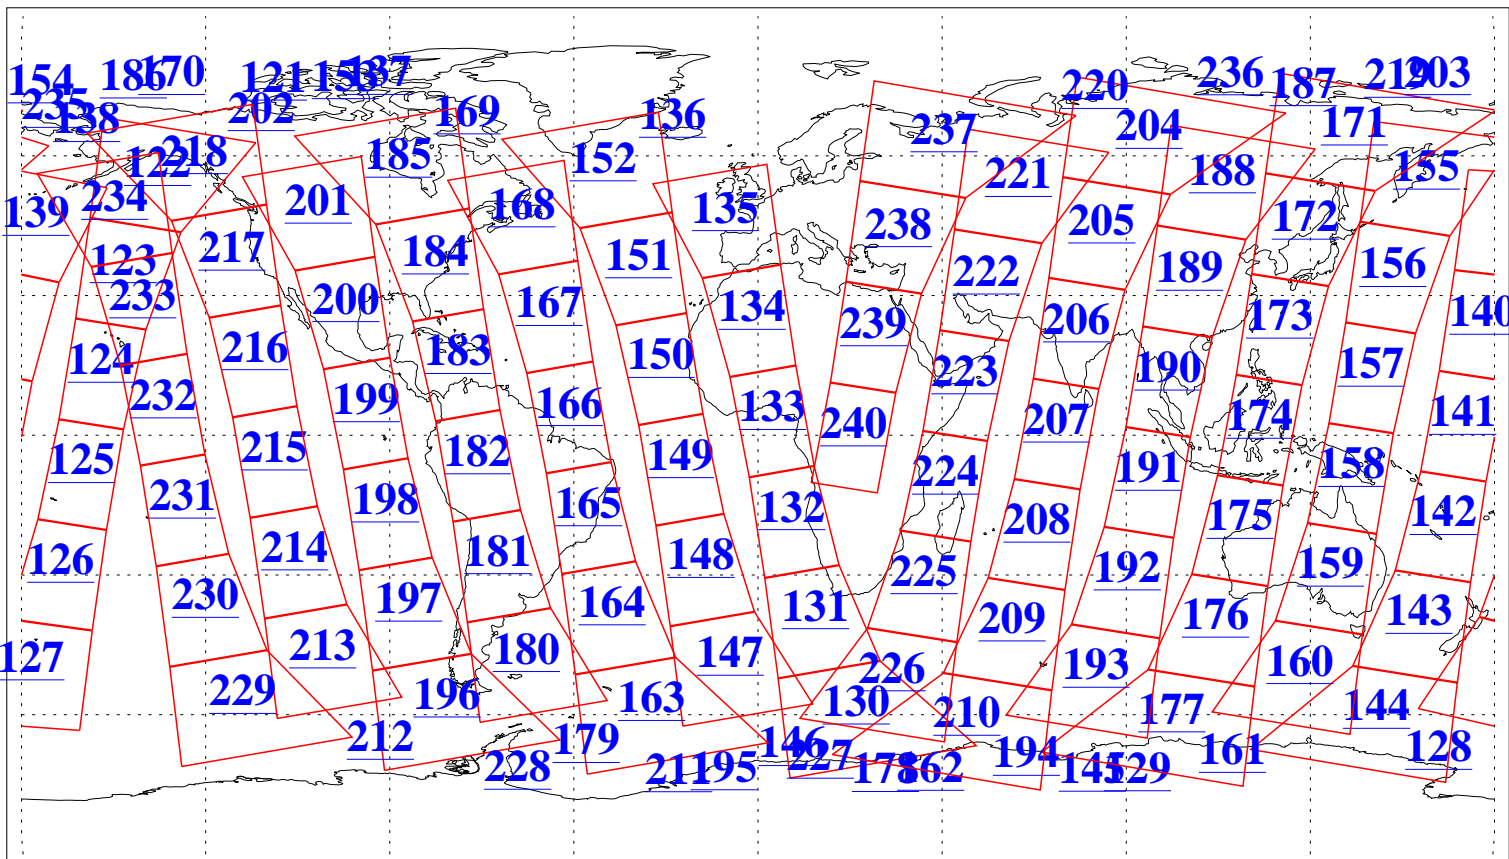

L1B Availability
AMSU Granules: 240
HSB Granules: 0
AIRS Granules: 240

21 Jul 2008
DoY 203
Aqua Day 2270
Granules: 1 to 120

Granules: 121 to 240

Legend: AMSU Available, HSB Available, AIRS Available

L1B Availability
AMSU Granules: 240
HSB Granules: 0
AIRS Granules: 240

21 Jul 2008
DoY 203
Aqua Day 2270
Ascending Granules

Descending Granules

Legend: AMSU Available, HSB Available, AIRS Available

L1B Availability
 AMSU Granules: 240
 HSB Granules: 0
 AIRS Granules: 240

21 Jul 2008
 DoY 203
 Aqua Day 2270

Northern Hemisphere Granules

Southern Hemisphere Granules

Legend: AMSU Available, HSB Available, AIRS Available