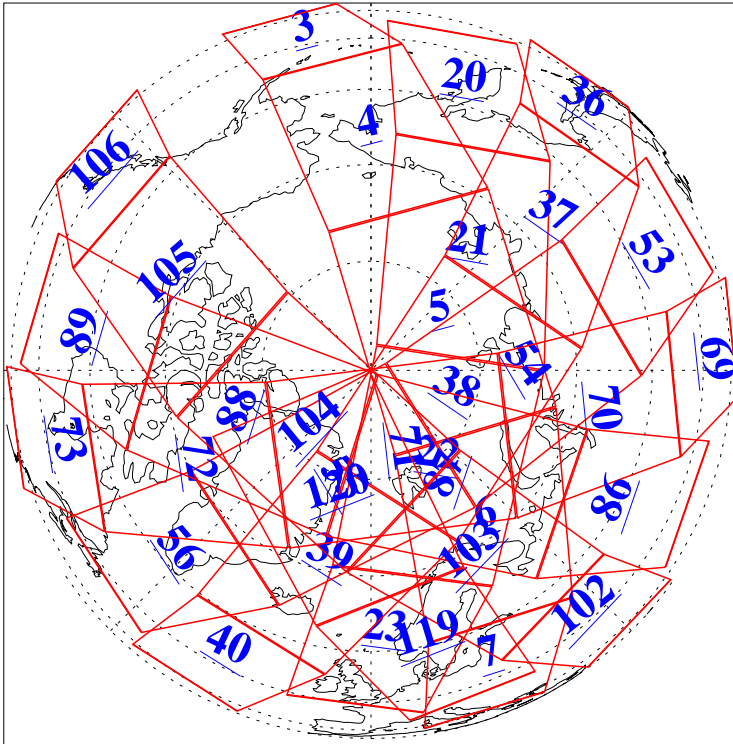

L1B Availability
AMSU Granules: 240
HSB Granules: 0
AIRS Granules: 240

21 Jul 2008
DoY 203
Aqua Day 2270
Granules: 1 to 120

Granules: 121 to 240

Legend: AMSU Available, HSB Available, AIRS Available

L1B Availability
AMSU Granules: 240
HSB Granules: 0
AIRS Granules: 240

21 Jul 2008
DoY 203
Aqua Day 2270
Ascending Granules

Descending Granules

Legend: AMSU Available, HSB Available, AIRS Available

L1B Availability
 AMSU Granules: 240
 HSB Granules: 0
 AIRS Granules: 240

21 Jul 2008
 DoY 203
 Aqua Day 2270

Northern Hemisphere Granules

Southern Hemisphere Granules

Legend: AMSU Available, HSB Available, AIRS Available