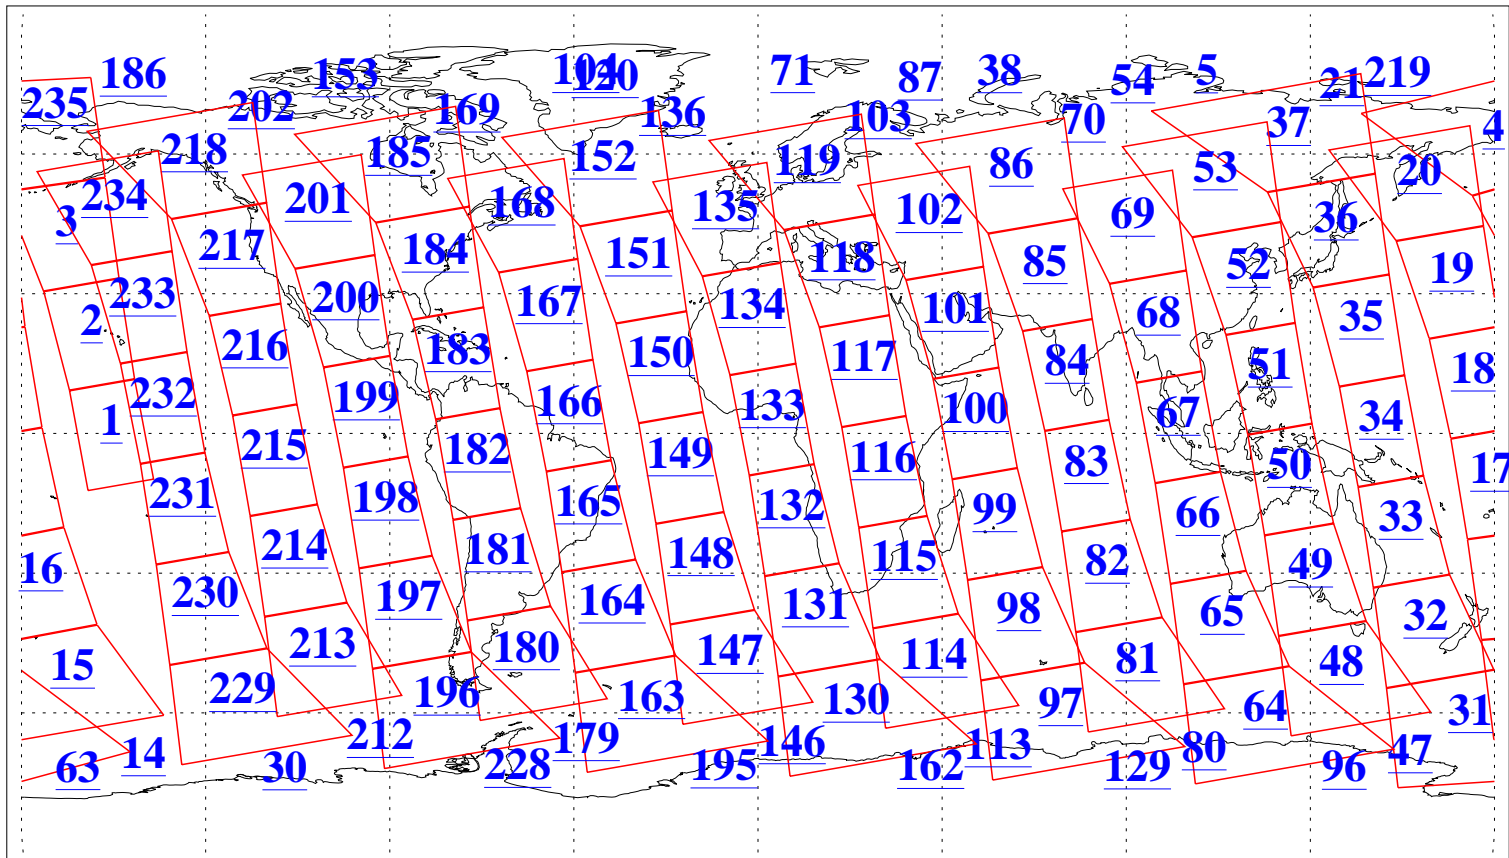

L1B Availability
AMSU Granules: 240
HSB Granules: 0
AIRS Granules: 240

21 Jul 2008
DoY 203
Aqua Day 2270
Granules: 1 to 120

Granules: 121 to 240

Legend: AMSU Available, HSB Available, AIRS Available

L1B Availability
AMSU Granules: 240
HSB Granules: 0
AIRS Granules: 240

21 Jul 2008
DoY 203
Aqua Day 2270
Ascending Granules

Descending Granules

Legend: AMSU Available, HSB Available, AIRS Available

L1B Availability
 AMSU Granules: 240
 HSB Granules: 0
 AIRS Granules: 240

21 Jul 2008
 DoY 203
 Aqua Day 2270

Northern Hemisphere Granules

Southern Hemisphere Granules

Legend: AMSU Available, HSB Available, AIRS Available