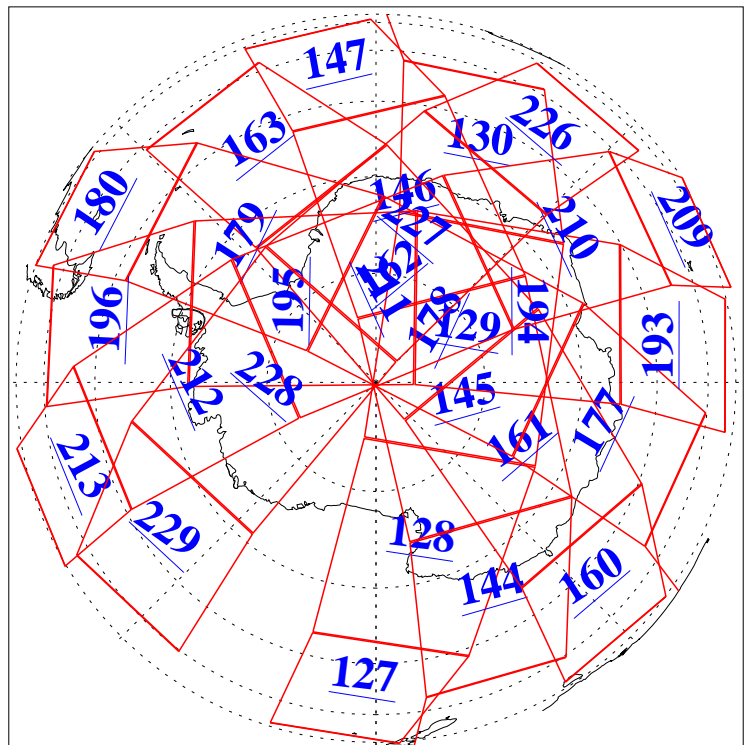

L1B Availability
AMSU Granules: 240
HSB Granules: 0
AIRS Granules: 240

21 Jul 2008
DoY 203
Aqua Day 2270
Granules: 1 to 120

Granules: 121 to 240

Legend: AMSU Available, HSB Available, AIRS Available

L1B Availability
AMSU Granules: 240
HSB Granules: 0
AIRS Granules: 240

21 Jul 2008
DoY 203
Aqua Day 2270
Ascending Granules

Descending Granules

Legend: AMSU Available, HSB Available, AIRS Available

L1B Availability
 AMSU Granules: 240
 HSB Granules: 0
 AIRS Granules: 240

21 Jul 2008
 DoY 203
 Aqua Day 2270

Northern Hemisphere Granules

Southern Hemisphere Granules

Legend: AMSU Available, HSB Available, AIRS Available