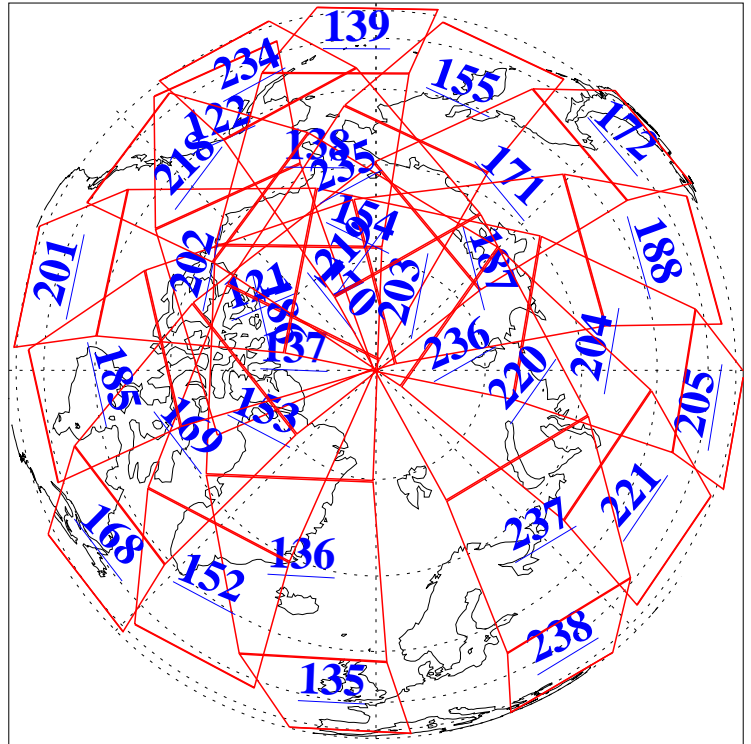

21 Jul 2008
DoY 203
Aqua Day 2270
Ascending Granules

Descending Granules

Legend: AMSU Available, HSB Available, AIRS Available

L1B Availability
 AMSU Granules: 240
 HSB Granules: 0
 AIRS Granules: 240

21 Jul 2008
 DoY 203
 Aqua Day 2270

Northern Hemisphere Granules

Southern Hemisphere Granules

Legend: AMSU Available, HSB Available, AIRS Available