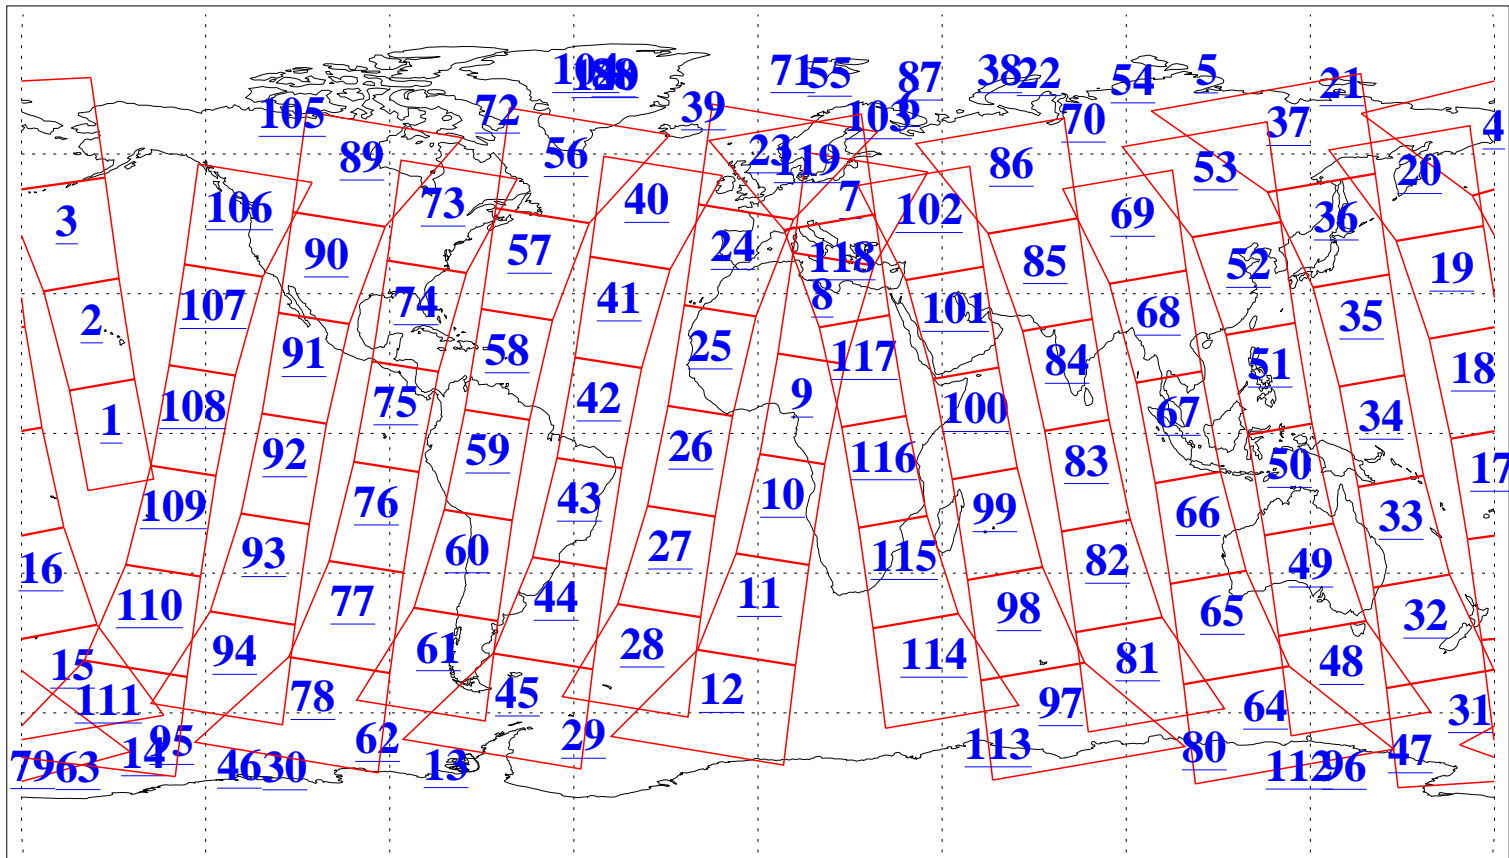

L1B Availability
AMSU Granules: 240
HSB Granules: 0
AIRS Granules: 240

21 Jul 2008
DoY 203
Aqua Day 2270
Granules: 1 to 120

Granules: 121 to 240

Legend: AMSU Available, HSB Available, AIRS Available

L1B Availability
AMSU Granules: 240
HSB Granules: 0
AIRS Granules: 240

21 Jul 2008
DoY 203
Aqua Day 2270
Ascending Granules

Descending Granules

Legend: AMSU Available, HSB Available, AIRS Available

L1B Availability
 AMSU Granules: 240
 HSB Granules: 0
 AIRS Granules: 240

21 Jul 2008
 DoY 203
 Aqua Day 2270

Northern Hemisphere Granules

Southern Hemisphere Granules

Legend: AMSU Available, HSB Available, AIRS Available