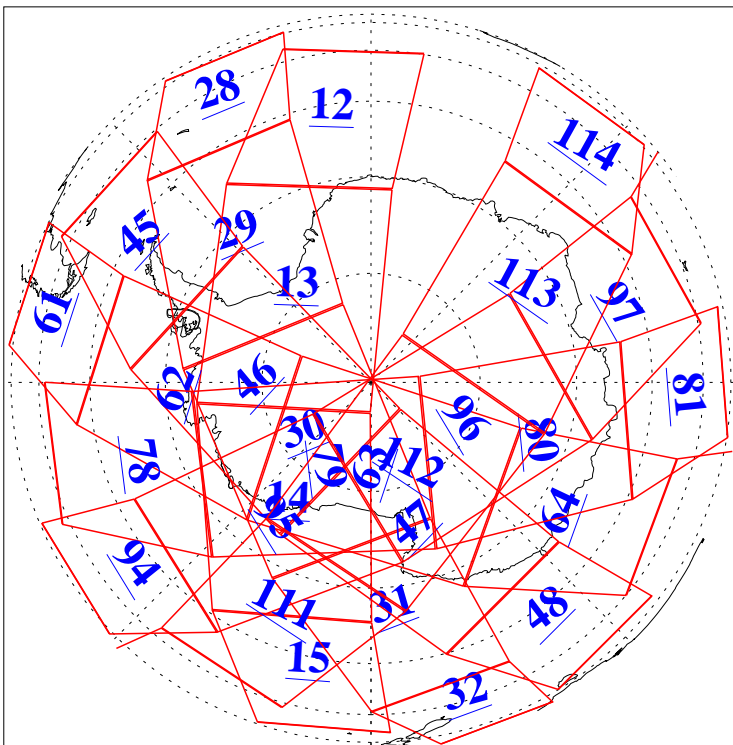

L1B Availability
AMSU Granules: 240
HSB Granules: 0
AIRS Granules: 240

21 Jul 2008
DoY 203
Aqua Day 2270
Granules: 1 to 120

Granules: 121 to 240

Legend: AMSU Available, HSB Available, AIRS Available

L1B Availability
AMSU Granules: 240
HSB Granules: 0
AIRS Granules: 240

21 Jul 2008
DoY 203
Aqua Day 2270
Ascending Granules

Descending Granules

Legend: AMSU Available, HSB Available, AIRS Available

L1B Availability
 AMSU Granules: 240
 HSB Granules: 0
 AIRS Granules: 240

21 Jul 2008
 DoY 203
 Aqua Day 2270

Northern Hemisphere Granules

Southern Hemisphere Granules

Legend: AMSU Available, HSB Available, AIRS Available