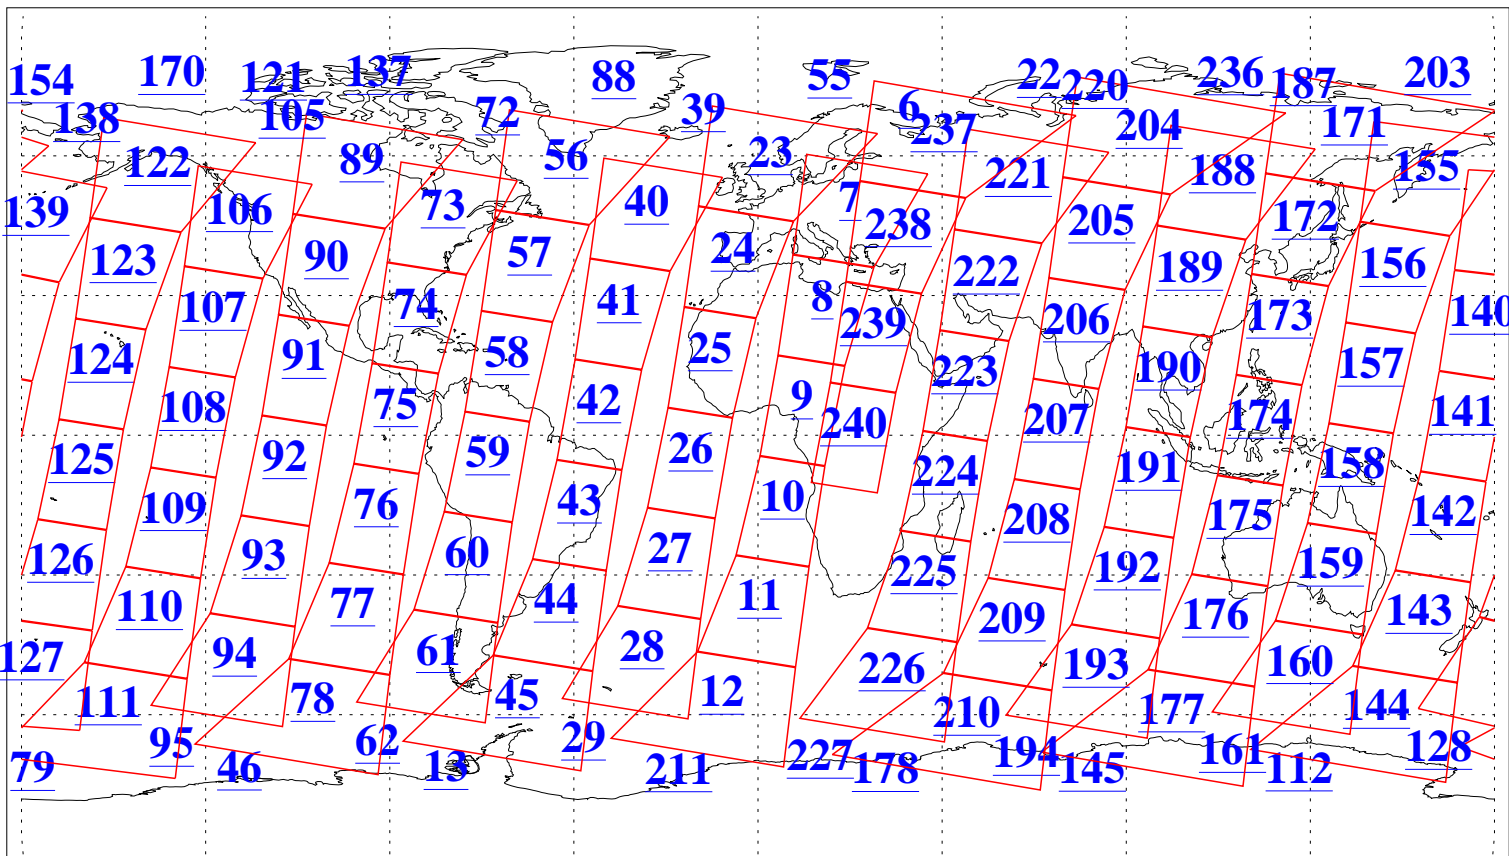

L1B Availability
AMSU Granules: 240
HSB Granules: 0
AIRS Granules: 240

21 Jul 2008
DoY 203
Aqua Day 2270
Granules: 1 to 120

Granules: 121 to 240

Legend: AMSU Available, HSB Available, AIRS Available

L1B Availability
AMSU Granules: 240
HSB Granules: 0
AIRS Granules: 240

21 Jul 2008
DoY 203
Aqua Day 2270
Ascending Granules

Descending Granules

Legend: AMSU Available, HSB Available, AIRS Available

L1B Availability
 AMSU Granules: 240
 HSB Granules: 0
 AIRS Granules: 240

21 Jul 2008
 DoY 203
 Aqua Day 2270

Northern Hemisphere Granules

Southern Hemisphere Granules

Legend: AMSU Available, HSB Available, AIRS Available