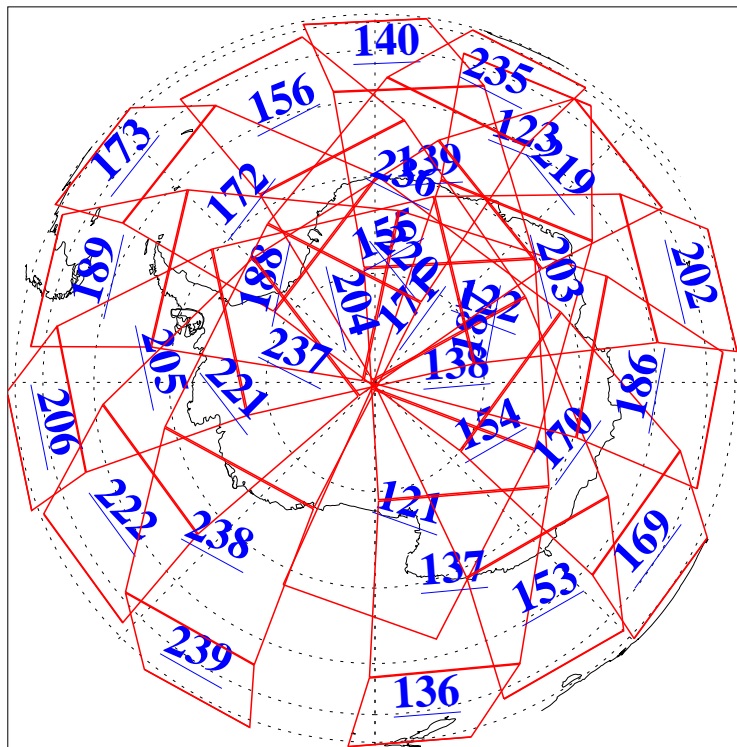

L1B Availability
AMSU Granules: 240
HSB Granules: 0
AIRS Granules: 240

20 Jul 2008
DoY 202
Aqua Day 2269
Granules: 1 to 120

Granules: 121 to 240

Legend: AMSU Available, HSB Available, AIRS Available

L1B Availability
AMSU Granules: 240
HSB Granules: 0
AIRS Granules: 240

20 Jul 2008
DoY 202
Aqua Day 2269

Ascending Granules

Descending Granules

Legend: AMSU Available, HSB Available, AIRS Available

L1B Availability
 AMSU Granules: 240
 HSB Granules: 0
 AIRS Granules: 240

20 Jul 2008
 DoY 202
 Aqua Day 2269

Northern Hemisphere Granules

Southern Hemisphere Granules

Legend: AMSU Available, HSB Available, AIRS Available