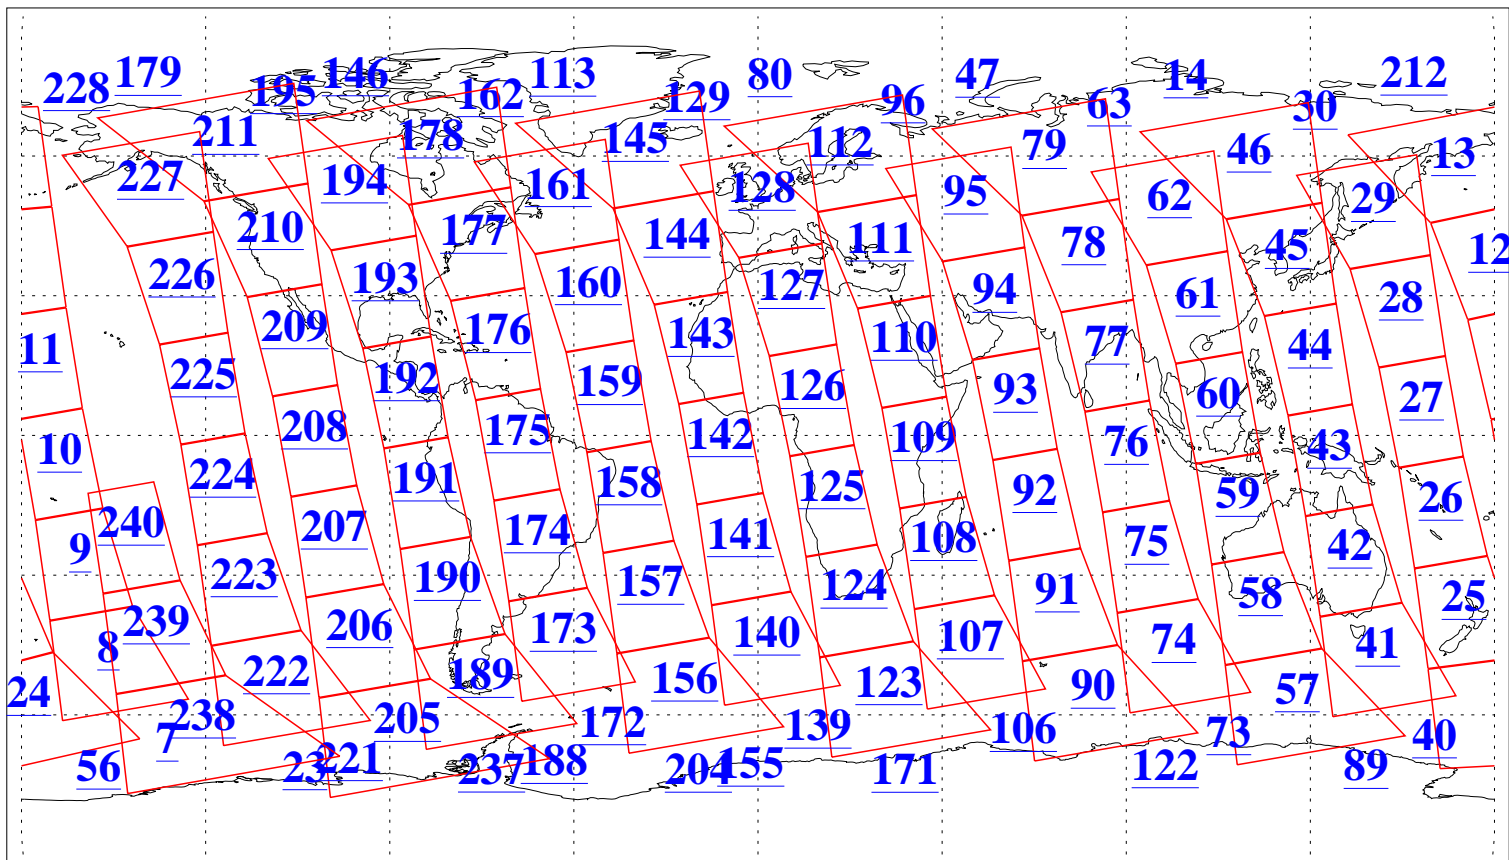

L1B Availability
AMSU Granules: 240
HSB Granules: 0
AIRS Granules: 240

20 Jul 2008
DoY 202
Aqua Day 2269
Granules: 1 to 120

Granules: 121 to 240

Legend: AMSU Available, HSB Available, AIRS Available

L1B Availability
AMSU Granules: 240
HSB Granules: 0
AIRS Granules: 240

20 Jul 2008
DoY 202
Aqua Day 2269

Ascending Granules

Descending Granules

Legend: AMSU Available, HSB Available, AIRS Available

L1B Availability
 AMSU Granules: 240
 HSB Granules: 0
 AIRS Granules: 240

20 Jul 2008
 DoY 202
 Aqua Day 2269

Northern Hemisphere Granules

Southern Hemisphere Granules

Legend: AMSU Available, HSB Available, AIRS Available