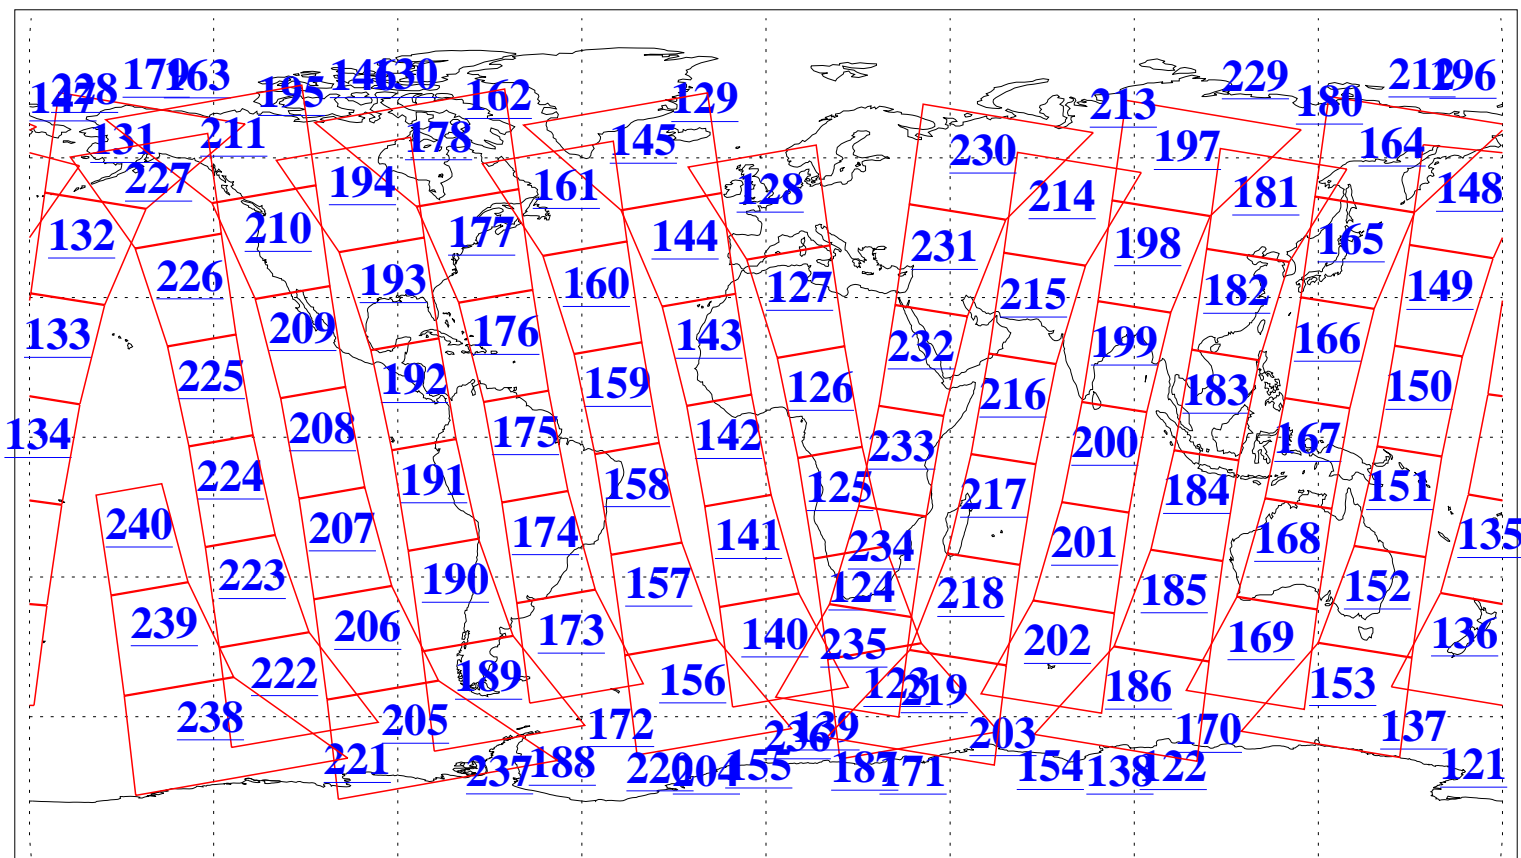

L1B Availability
AMSU Granules: 240
HSB Granules: 0
AIRS Granules: 240

20 Jul 2008
DoY 202
Aqua Day 2269
Granules: 1 to 120

Granules: 121 to 240

Legend: AMSU Available, HSB Available, AIRS Available

L1B Availability
AMSU Granules: 240
HSB Granules: 0
AIRS Granules: 240

20 Jul 2008
DoY 202
Aqua Day 2269

Ascending Granules

Descending Granules

Legend: AMSU Available, HSB Available, AIRS Available

L1B Availability
 AMSU Granules: 240
 HSB Granules: 0
 AIRS Granules: 240

20 Jul 2008
 DoY 202
 Aqua Day 2269

Northern Hemisphere Granules

Southern Hemisphere Granules

Legend: AMSU Available, HSB Available, AIRS Available