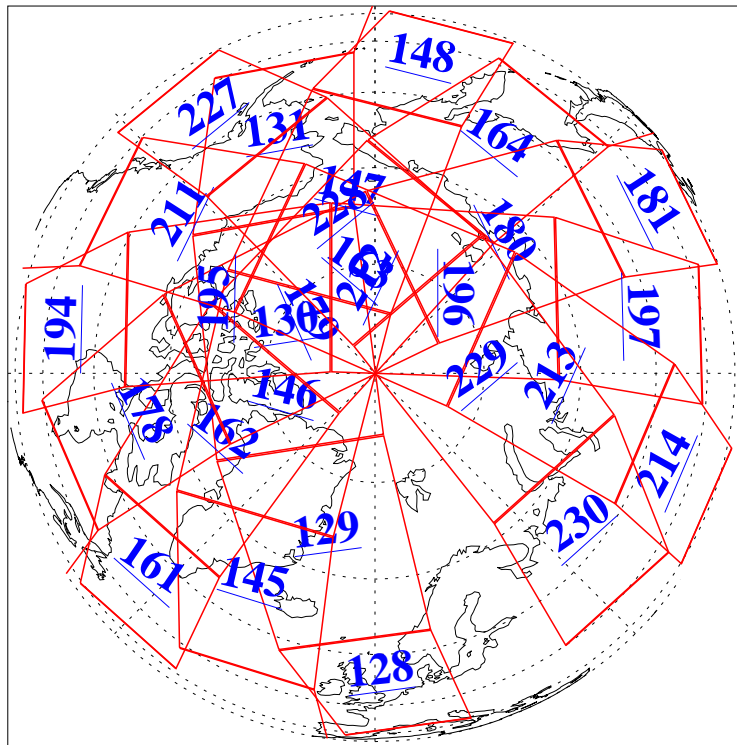

L1B Availability
AMSU Granules: 240
HSB Granules: 0
AIRS Granules: 240

20 Jul 2008
DoY 202
Aqua Day 2269
Granules: 1 to 120

Granules: 121 to 240

Legend: AMSU Available, HSB Available, AIRS Available

L1B Availability
AMSU Granules: 240
HSB Granules: 0
AIRS Granules: 240

20 Jul 2008
DoY 202
Aqua Day 2269

Ascending Granules

Descending Granules

Legend: AMSU Available, HSB Available, AIRS Available

L1B Availability
 AMSU Granules: 240
 HSB Granules: 0
 AIRS Granules: 240

20 Jul 2008
 DoY 202
 Aqua Day 2269

Northern Hemisphere Granules

Southern Hemisphere Granules

Legend: AMSU Available, HSB Available, AIRS Available