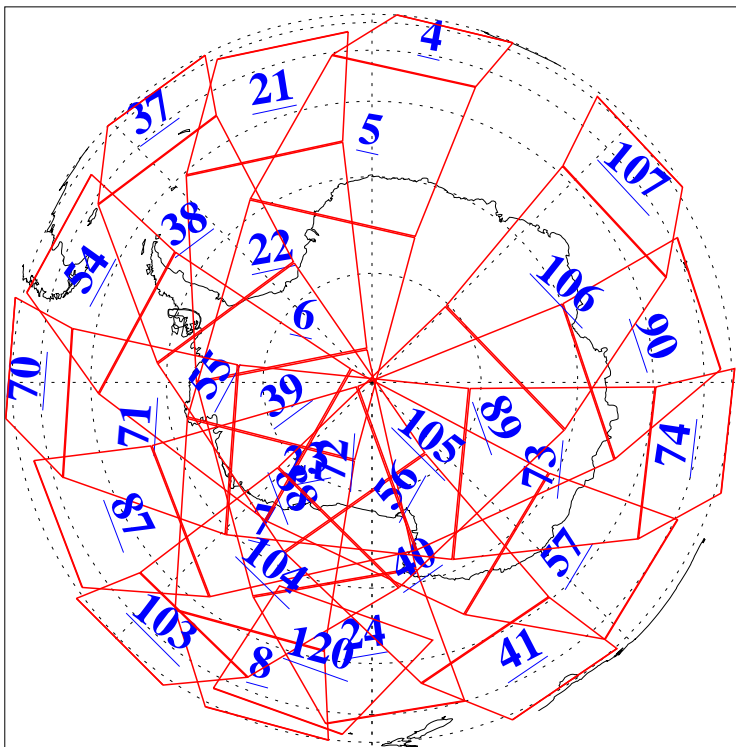

L1B Availability
AMSU Granules: 240
HSB Granules: 0
AIRS Granules: 240

20 Jul 2008
DoY 202
Aqua Day 2269
Granules: 1 to 120

Granules: 121 to 240

Legend: AMSU Available, HSB Available, AIRS Available

L1B Availability
AMSU Granules: 240
HSB Granules: 0
AIRS Granules: 240

20 Jul 2008
DoY 202
Aqua Day 2269

Ascending Granules

Descending Granules

Legend: AMSU Available, HSB Available, AIRS Available

L1B Availability
 AMSU Granules: 240
 HSB Granules: 0
 AIRS Granules: 240

20 Jul 2008
 DoY 202
 Aqua Day 2269

Northern Hemisphere Granules

Southern Hemisphere Granules

Legend: AMSU Available, HSB Available, AIRS Available