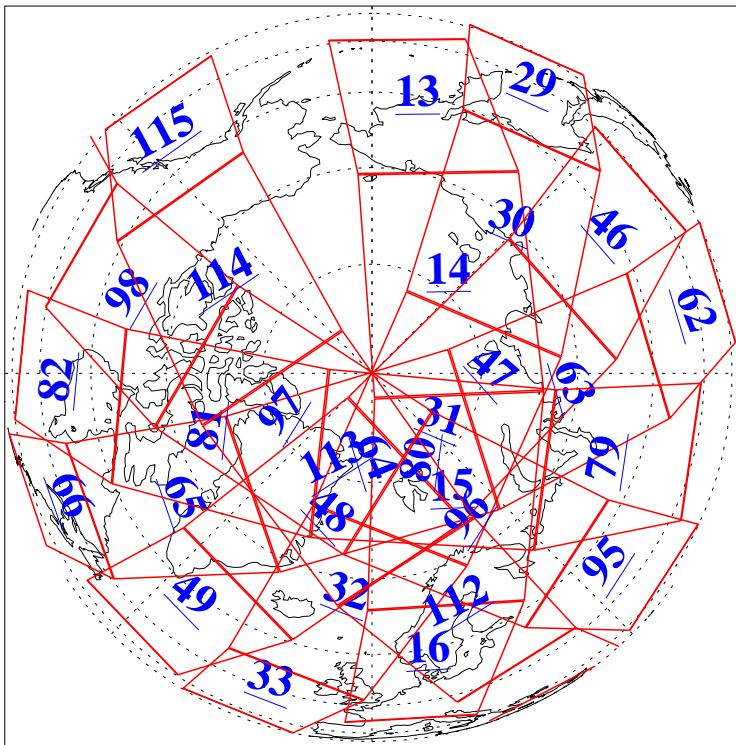

L1B Availability
AMSU Granules: 240
HSB Granules: 0
AIRS Granules: 240

20 Jul 2008
DoY 202
Aqua Day 2269
Granules: 1 to 120

Granules: 121 to 240

Legend: AMSU Available, HSB Available, AIRS Available

L1B Availability
AMSU Granules: 240
HSB Granules: 0
AIRS Granules: 240

20 Jul 2008
DoY 202
Aqua Day 2269

Ascending Granules

Descending Granules

Legend: AMSU Available, HSB Available, AIRS Available

L1B Availability
 AMSU Granules: 240
 HSB Granules: 0
 AIRS Granules: 240

20 Jul 2008
 DoY 202
 Aqua Day 2269

Northern Hemisphere Granules

Southern Hemisphere Granules

Legend: AMSU Available, HSB Available, AIRS Available