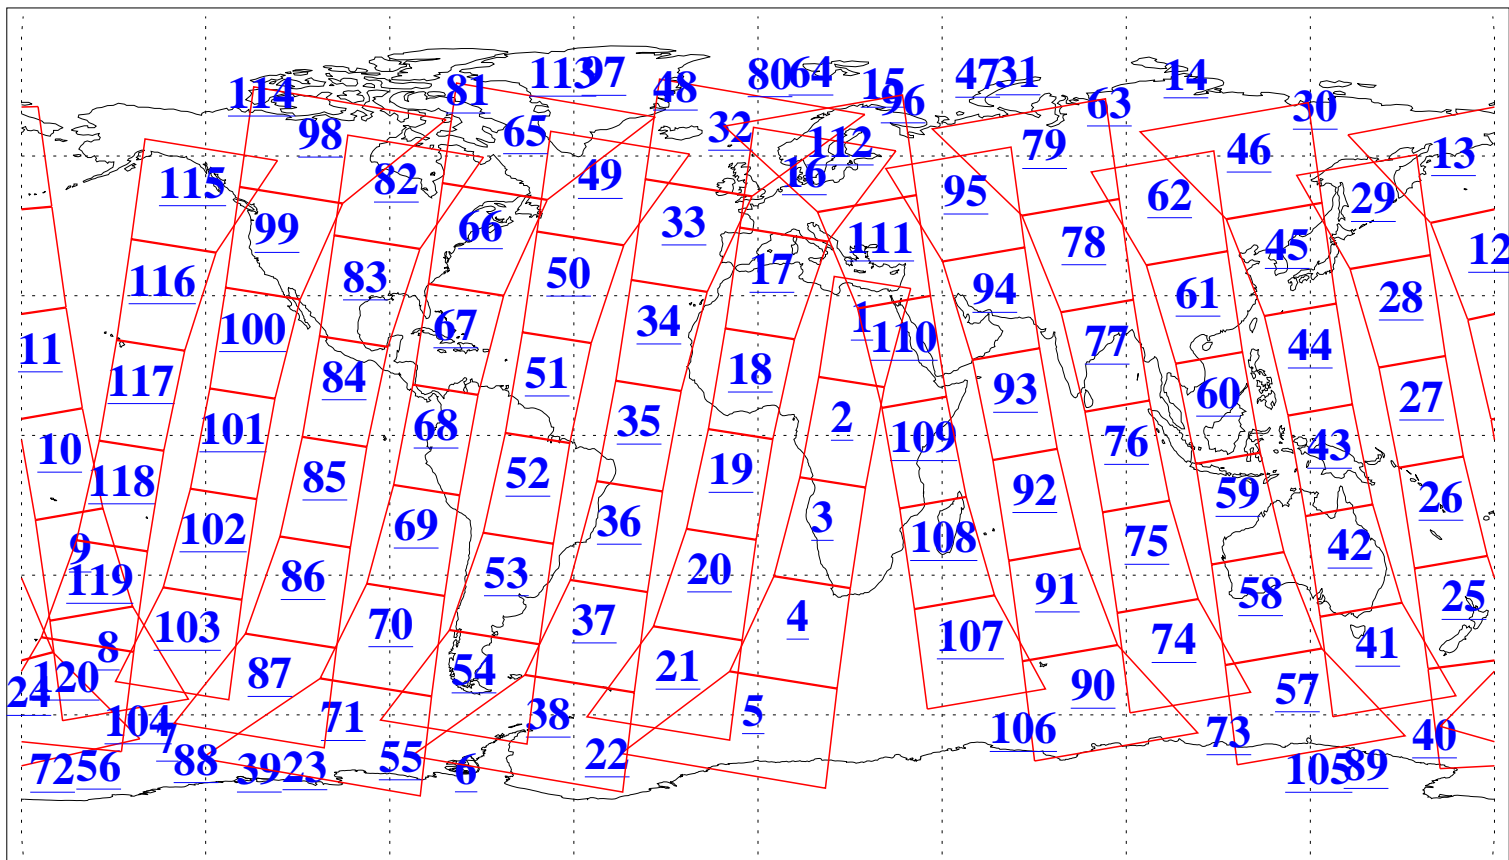

L1B Availability
AMSU Granules: 240
HSB Granules: 0
AIRS Granules: 240

20 Jul 2008
DoY 202
Aqua Day 2269
Granules: 1 to 120

Granules: 121 to 240

Legend: AMSU Available, HSB Available, AIRS Available

L1B Availability
AMSU Granules: 240
HSB Granules: 0
AIRS Granules: 240

20 Jul 2008
DoY 202
Aqua Day 2269

Ascending Granules

Descending Granules

Legend: AMSU Available, HSB Available, AIRS Available

L1B Availability
 AMSU Granules: 240
 HSB Granules: 0
 AIRS Granules: 240

20 Jul 2008
 DoY 202
 Aqua Day 2269

Northern Hemisphere Granules

Southern Hemisphere Granules

Legend: AMSU Available, HSB Available, AIRS Available