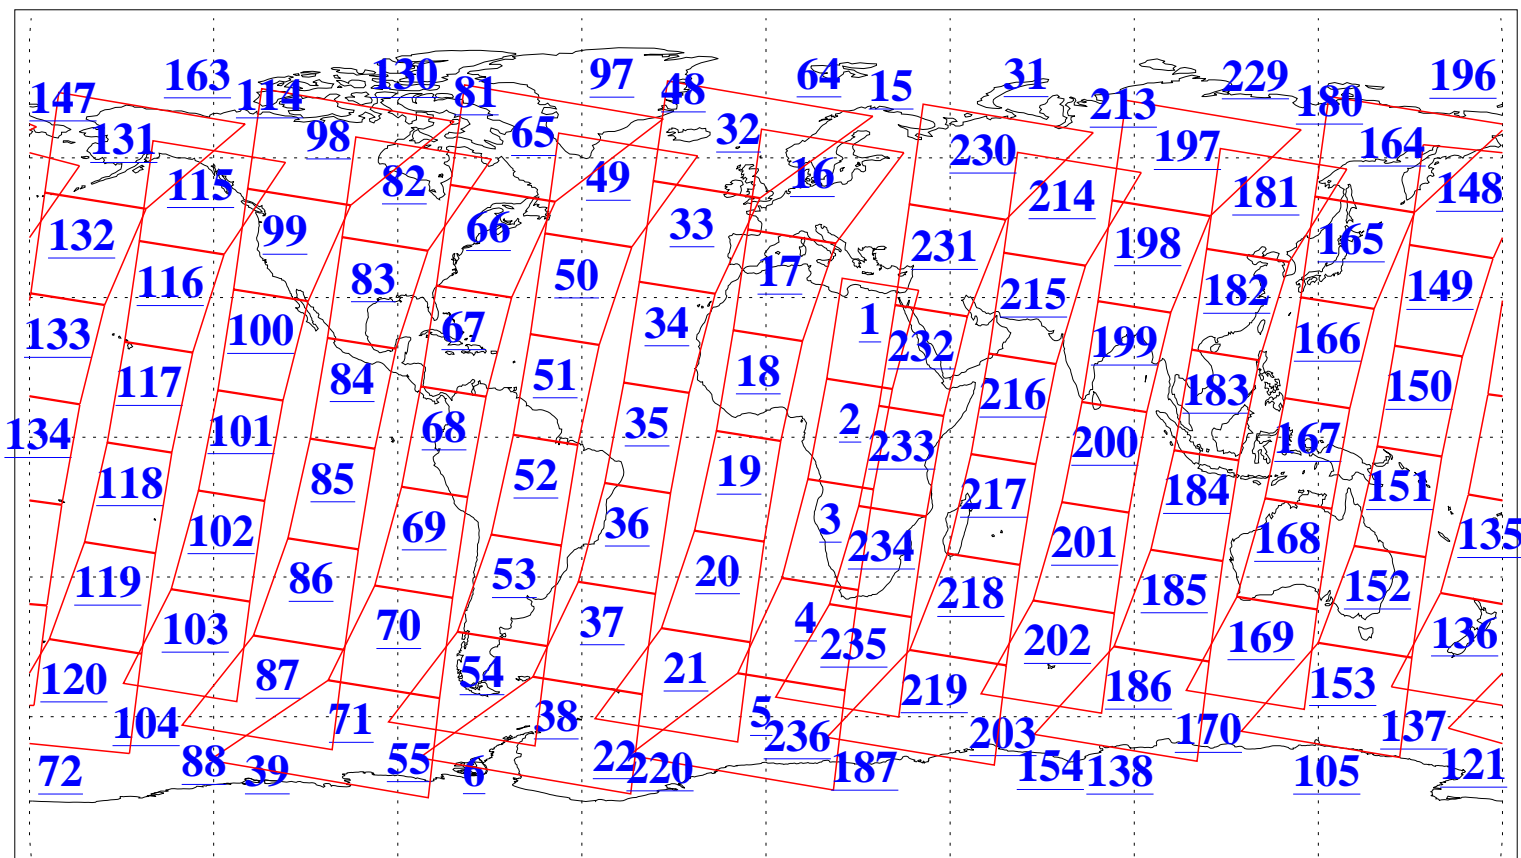

L1B Availability
AMSU Granules: 240
HSB Granules: 0
AIRS Granules: 240

20 Jul 2008
DoY 202
Aqua Day 2269
Granules: 1 to 120

Granules: 121 to 240

Legend: AMSU Available, HSB Available, AIRS Available

L1B Availability
AMSU Granules: 240
HSB Granules: 0
AIRS Granules: 240

20 Jul 2008
DoY 202
Aqua Day 2269

Ascending Granules

Descending Granules

Legend: AMSU Available, HSB Available, AIRS Available

L1B Availability
 AMSU Granules: 240
 HSB Granules: 0
 AIRS Granules: 240

20 Jul 2008
 DoY 202
 Aqua Day 2269

Northern Hemisphere Granules

Southern Hemisphere Granules

Legend: AMSU Available, HSB Available, AIRS Available