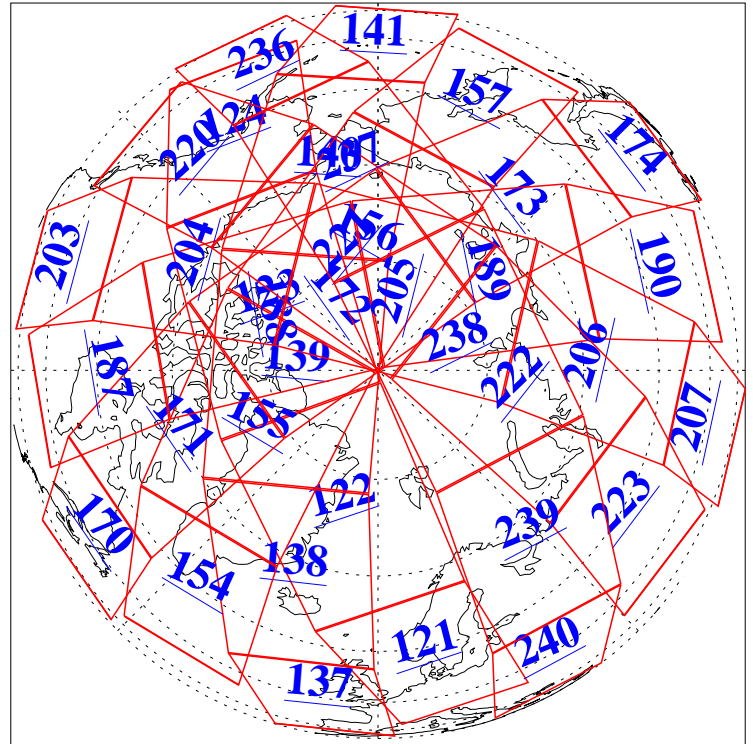

L1B Availability
AMSU Granules: 240
HSB Granules: 0
AIRS Granules: 240

19 Jul 2008
DoY 201
Aqua Day 2268
Granules: 1 to 120

Granules: 121 to 240

Legend: AMSU Available, HSB Available, AIRS Available

L1B Availability
AMSU Granules: 240
HSB Granules: 0
AIRS Granules: 240

19 Jul 2008
DoY 201
Aqua Day 2268
Ascending Granules

Descending Granules

Legend: AMSU Available, HSB Available, AIRS Available

L1B Availability
 AMSU Granules: 240
 HSB Granules: 0
 AIRS Granules: 240

19 Jul 2008
 DoY 201
 Aqua Day 2268

Northern Hemisphere Granules

Southern Hemisphere Granules

Legend: AMSU Available, HSB Available, AIRS Available