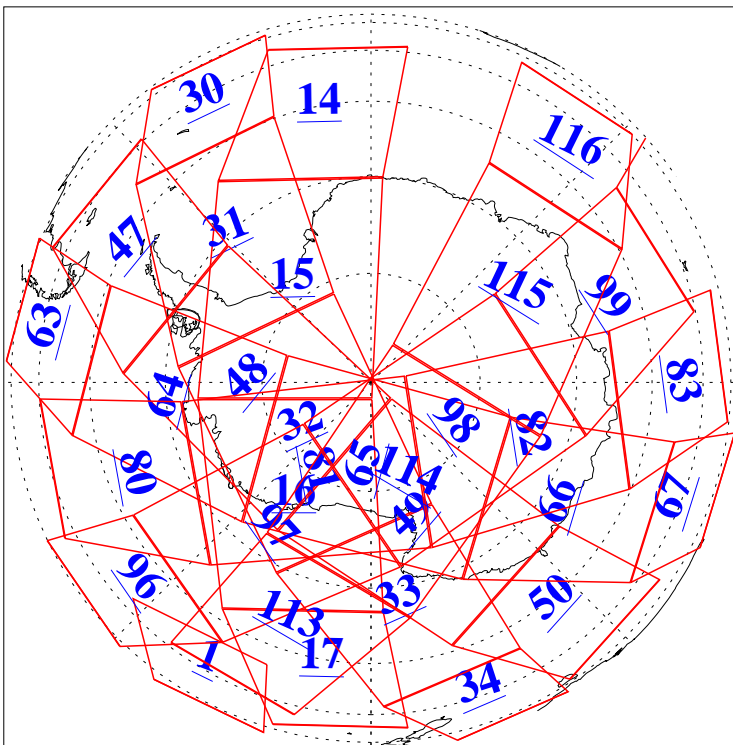

L1B Availability
AMSU Granules: 240
HSB Granules: 0
AIRS Granules: 240

19 Jul 2008
DoY 201
Aqua Day 2268
Granules: 1 to 120

Granules: 121 to 240

Legend: AMSU Available, HSB Available, AIRS Available

L1B Availability
AMSU Granules: 240
HSB Granules: 0
AIRS Granules: 240

19 Jul 2008
DoY 201
Aqua Day 2268
Ascending Granules

Descending Granules

Legend: AMSU Available, HSB Available, AIRS Available

L1B Availability
 AMSU Granules: 240
 HSB Granules: 0
 AIRS Granules: 240

19 Jul 2008
 DoY 201
 Aqua Day 2268

Northern Hemisphere Granules

Southern Hemisphere Granules

Legend: AMSU Available, HSB Available, AIRS Available