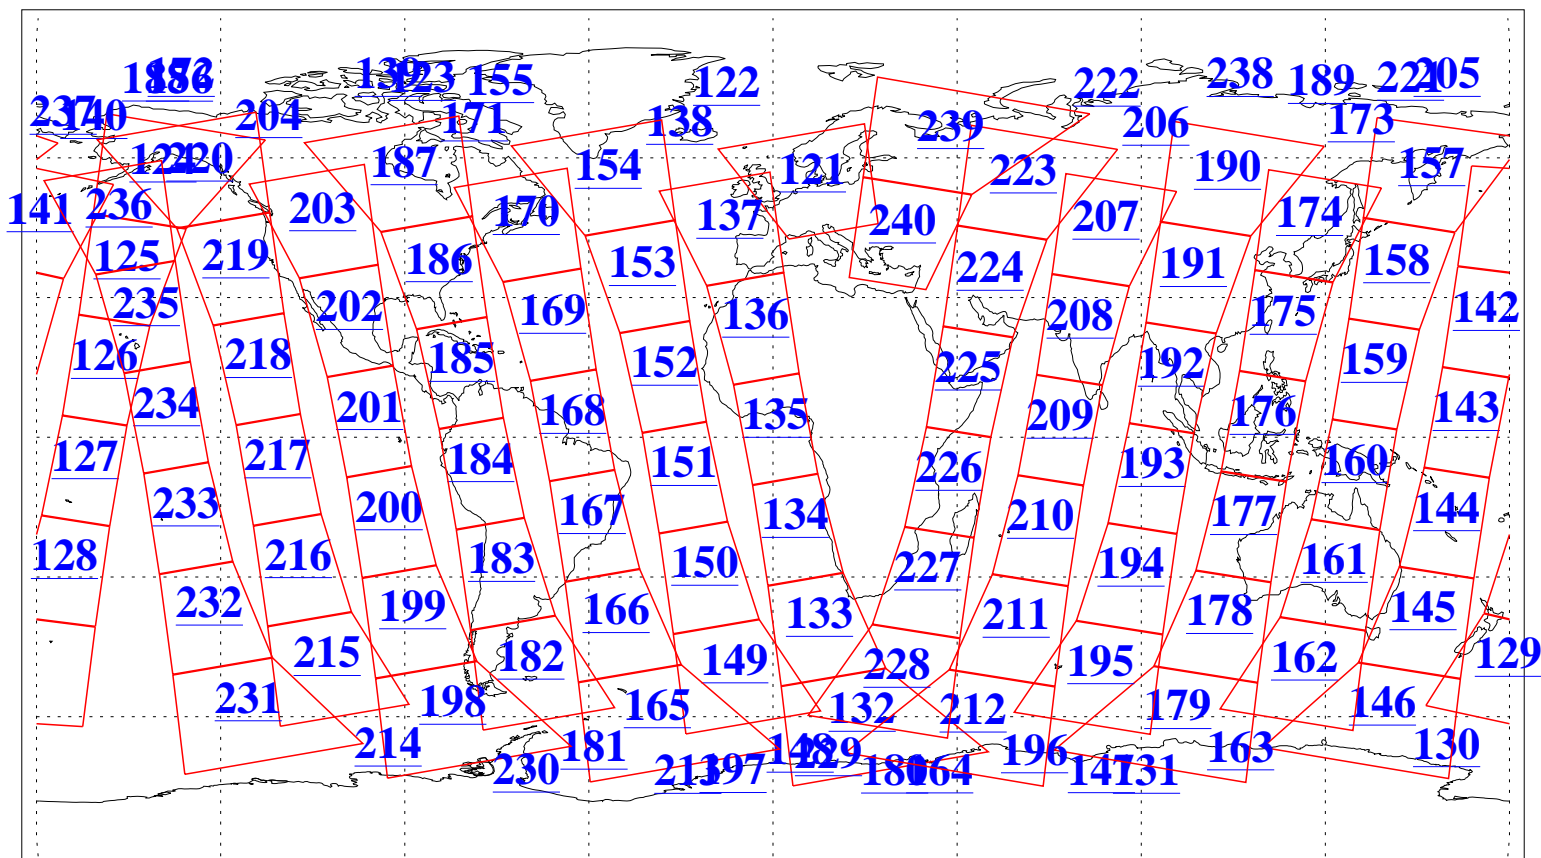

L1B Availability
AMSU Granules: 240
HSB Granules: 0
AIRS Granules: 240

19 Jul 2008
DoY 201
Aqua Day 2268
Granules: 1 to 120

Granules: 121 to 240

Legend: AMSU Available, HSB Available, AIRS Available

L1B Availability
AMSU Granules: 240
HSB Granules: 0
AIRS Granules: 240

19 Jul 2008
DoY 201
Aqua Day 2268
Ascending Granules

Descending Granules

Legend: AMSU Available, HSB Available, AIRS Available

L1B Availability
 AMSU Granules: 240
 HSB Granules: 0
 AIRS Granules: 240

19 Jul 2008
 DoY 201
 Aqua Day 2268