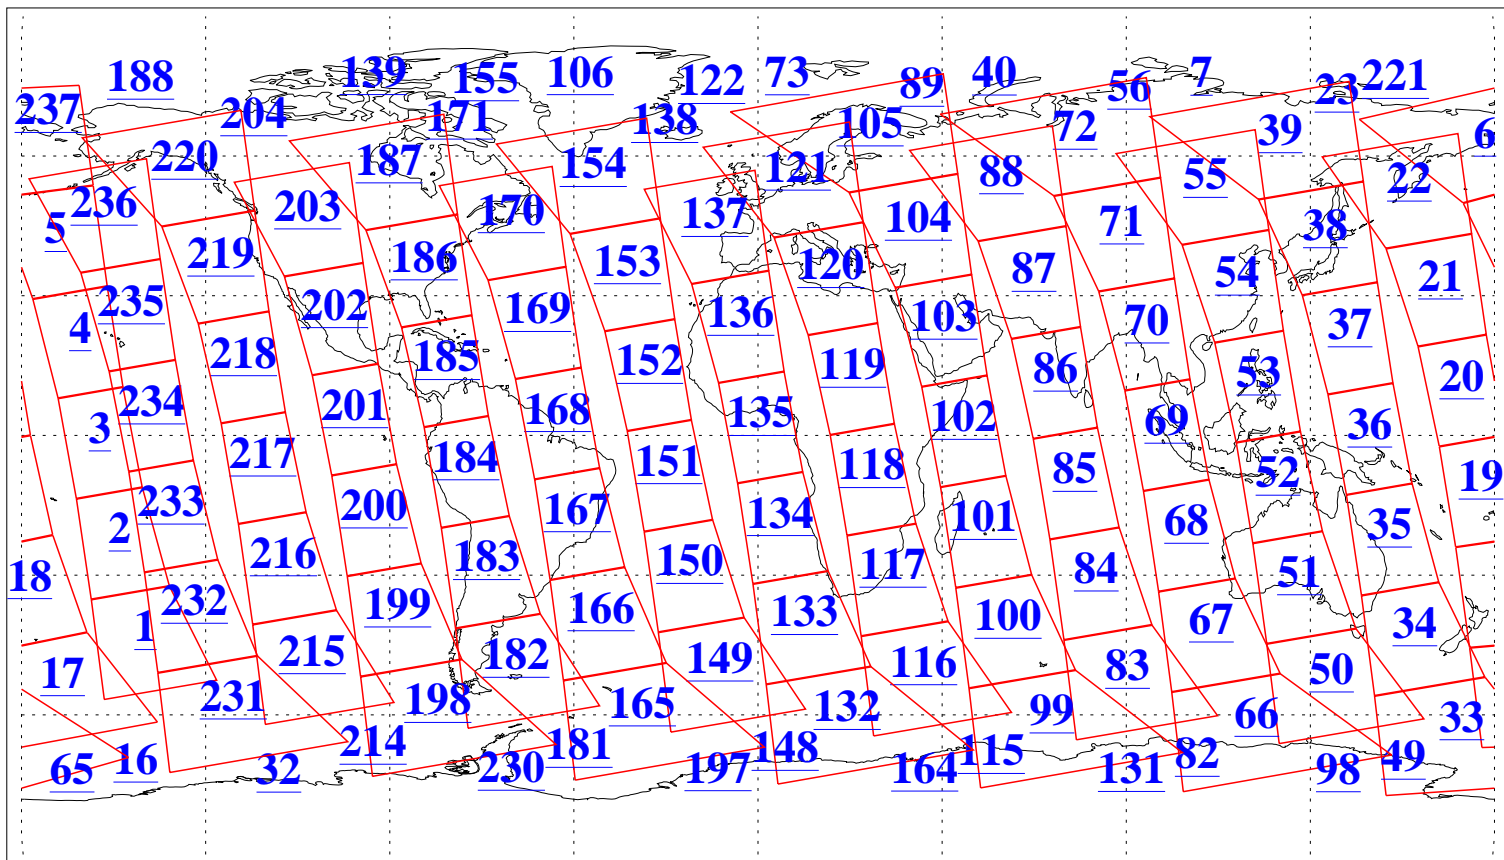

L1B Availability
AMSU Granules: 240
HSB Granules: 0
AIRS Granules: 240

19 Jul 2008
DoY 201
Aqua Day 2268
Granules: 1 to 120

Granules: 121 to 240

Legend: AMSU Available, HSB Available, AIRS Available

L1B Availability
AMSU Granules: 240
HSB Granules: 0
AIRS Granules: 240

19 Jul 2008
DoY 201
Aqua Day 2268
Ascending Granules

Descending Granules

Legend: AMSU Available, HSB Available, AIRS Available

L1B Availability
 AMSU Granules: 240
 HSB Granules: 0
 AIRS Granules: 240

19 Jul 2008
 DoY 201
 Aqua Day 2268

Northern Hemisphere Granules

Southern Hemisphere Granules

Legend: AMSU Available, HSB Available, AIRS Available