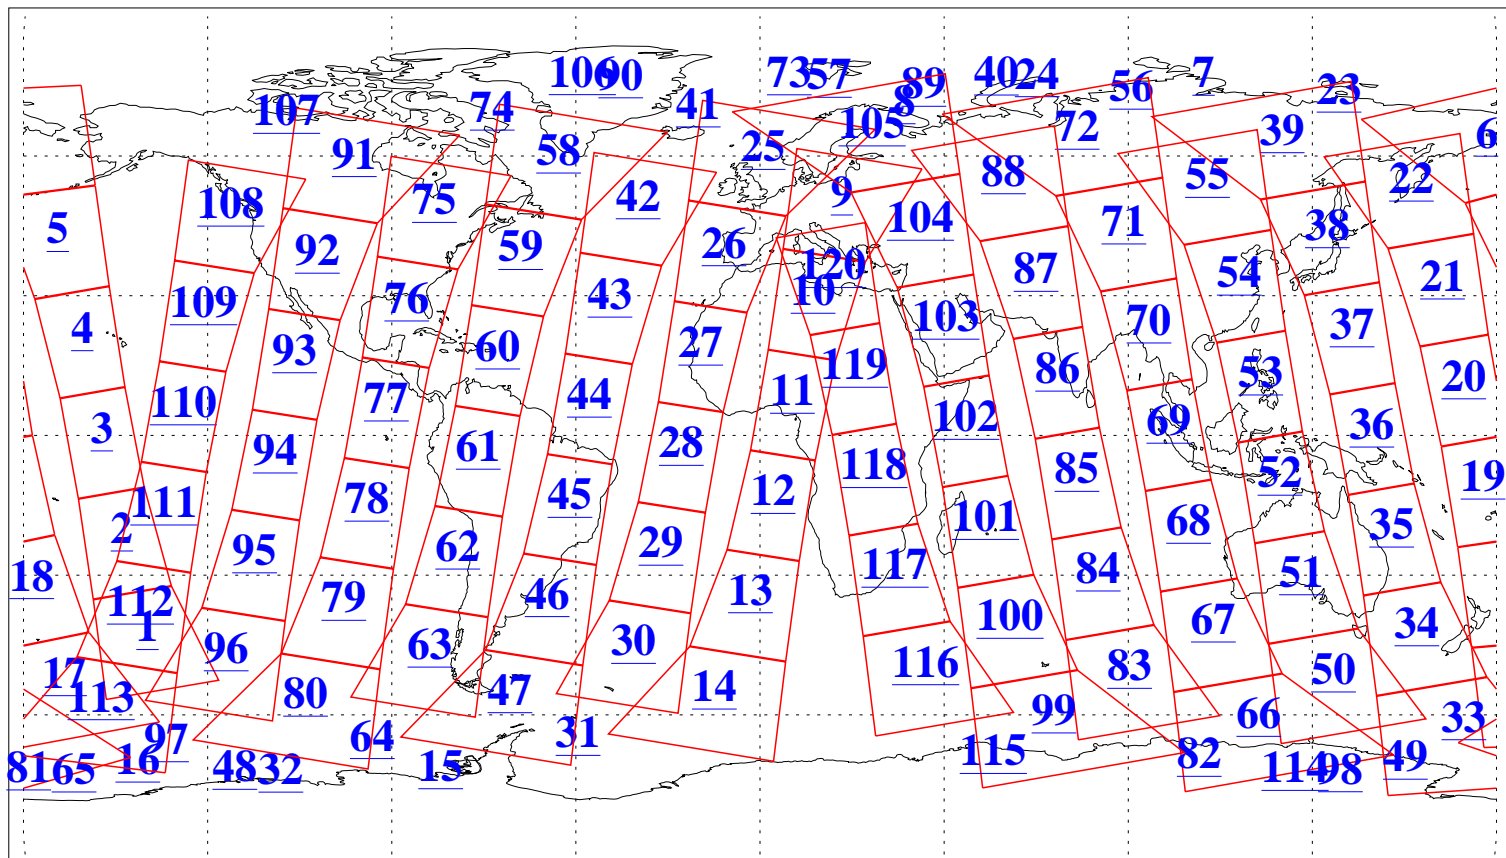

L1B Availability
AMSU Granules: 240
HSB Granules: 0
AIRS Granules: 240

19 Jul 2008
DoY 201
Aqua Day 2268
Granules: 1 to 120

Granules: 121 to 240

Legend: AMSU Available, HSB Available, AIRS Available

L1B Availability
AMSU Granules: 240
HSB Granules: 0
AIRS Granules: 240

19 Jul 2008
DoY 201
Aqua Day 2268
Ascending Granules

Descending Granules

Legend: AMSU Available, HSB Available, AIRS Available

L1B Availability
 AMSU Granules: 240
 HSB Granules: 0
 AIRS Granules: 240

19 Jul 2008
 DoY 201
 Aqua Day 2268

Northern Hemisphere Granules

Southern Hemisphere Granules

Legend: AMSU Available, HSB Available, AIRS Available