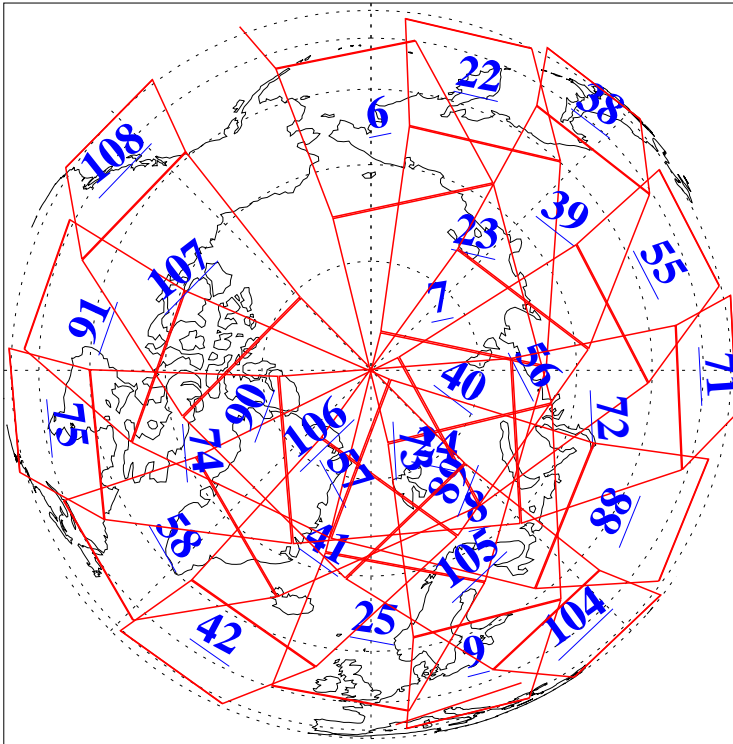

L1B Availability
AMSU Granules: 240
HSB Granules: 0
AIRS Granules: 240

19 Jul 2008
DoY 201
Aqua Day 2268
Granules: 1 to 120

Granules: 121 to 240

Legend: AMSU Available, HSB Available, AIRS Available

L1B Availability
AMSU Granules: 240
HSB Granules: 0
AIRS Granules: 240

19 Jul 2008
DoY 201
Aqua Day 2268
Ascending Granules

Descending Granules

Legend: AMSU Available, HSB Available, AIRS Available

L1B Availability
 AMSU Granules: 240
 HSB Granules: 0
 AIRS Granules: 240

19 Jul 2008
 DoY 201
 Aqua Day 2268

Northern Hemisphere Granules

Southern Hemisphere Granules

Legend: AMSU Available, HSB Available, AIRS Available