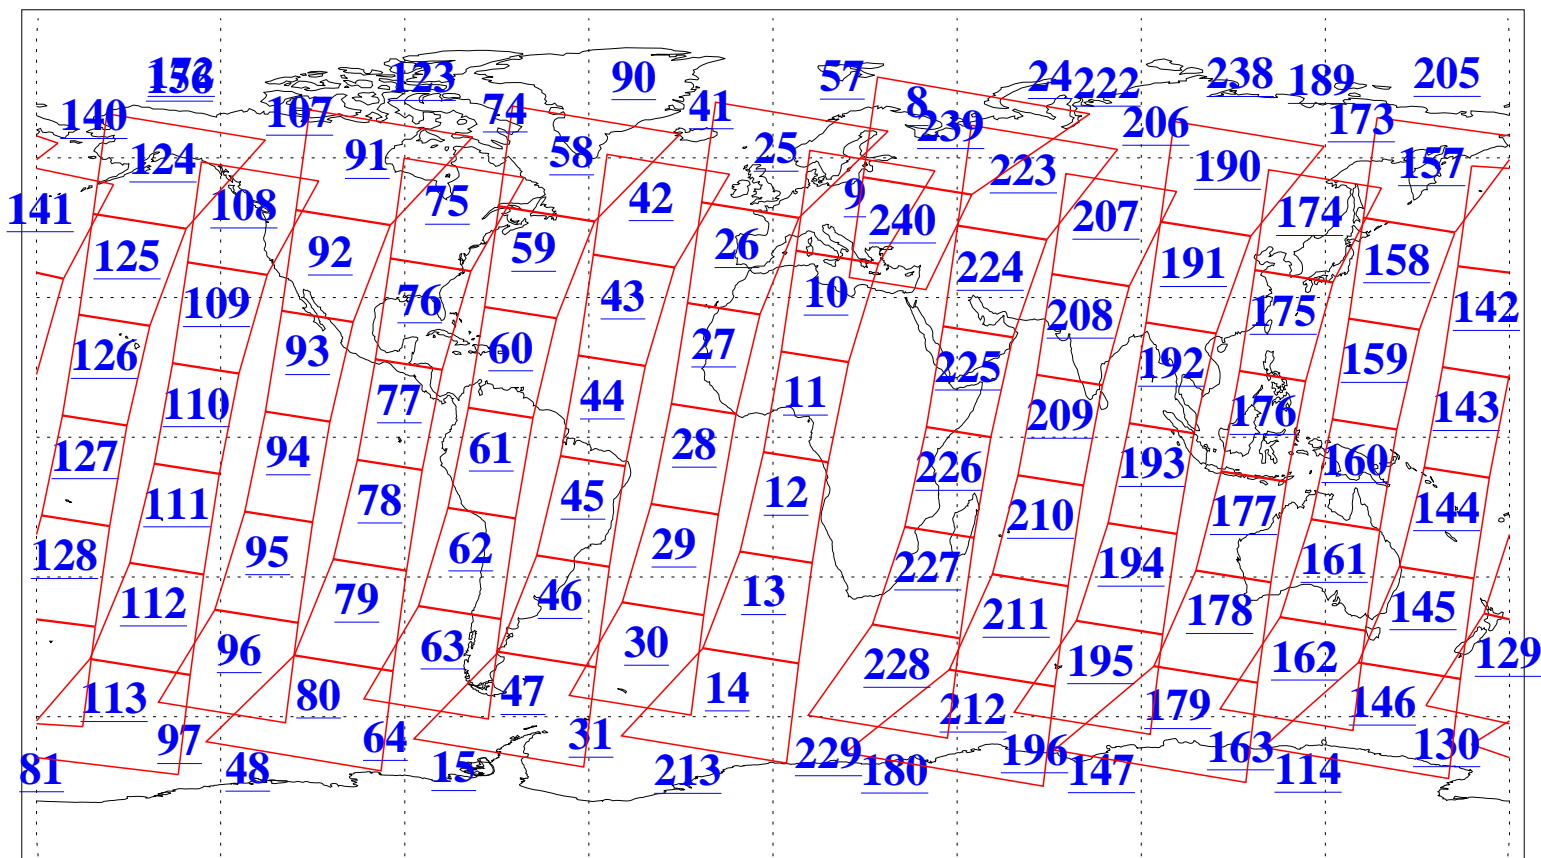

L1B Availability
AMSU Granules: 240
HSB Granules: 0
AIRS Granules: 240

19 Jul 2008
DoY 201
Aqua Day 2268
Granules: 1 to 120

Granules: 121 to 240

Legend: AMSU Available, HSB Available, AIRS Available

L1B Availability
AMSU Granules: 240
HSB Granules: 0
AIRS Granules: 240

19 Jul 2008
DoY 201
Aqua Day 2268
Ascending Granules

Descending Granules

Legend: AMSU Available, HSB Available, AIRS Available

L1B Availability
 AMSU Granules: 240
 HSB Granules: 0
 AIRS Granules: 240

19 Jul 2008
 DoY 201
 Aqua Day 2268

Northern Hemisphere Granules

Southern Hemisphere Granules

Legend: AMSU Available, HSB Available, AIRS Available