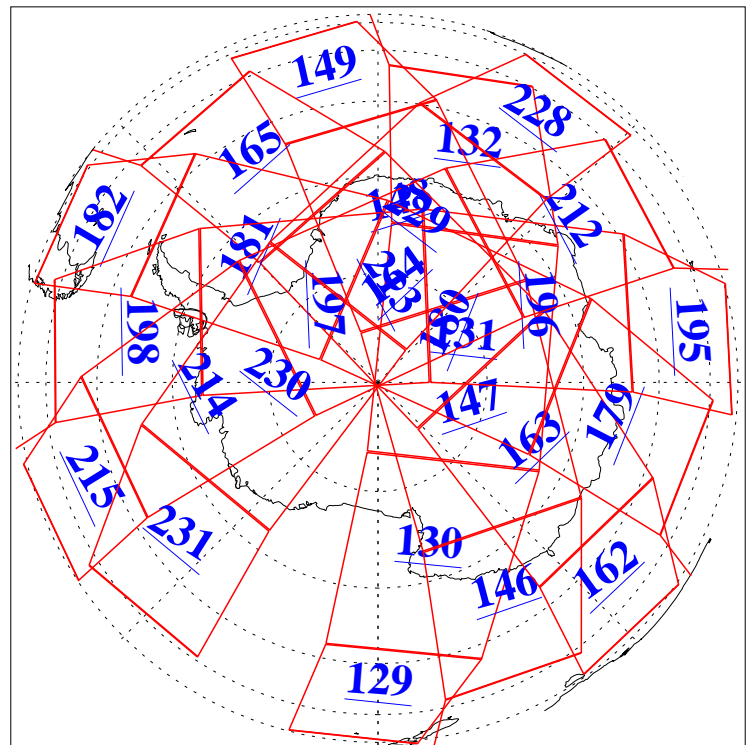

L1B Availability
AMSU Granules: 240
HSB Granules: 0
AIRS Granules: 240

19 Jul 2008
DoY 201
Aqua Day 2268
Granules: 1 to 120

Granules: 121 to 240

Legend: AMSU Available, HSB Available, AIRS Available

L1B Availability
AMSU Granules: 240
HSB Granules: 0
AIRS Granules: 240

19 Jul 2008
DoY 201
Aqua Day 2268
Ascending Granules

Descending Granules

Legend: AMSU Available, HSB Available, AIRS Available

L1B Availability
 AMSU Granules: 240
 HSB Granules: 0
 AIRS Granules: 240

19 Jul 2008
 DoY 201
 Aqua Day 2268

Northern Hemisphere Granules

Southern Hemisphere Granules

Legend: AMSU Available, HSB Available, AIRS Available