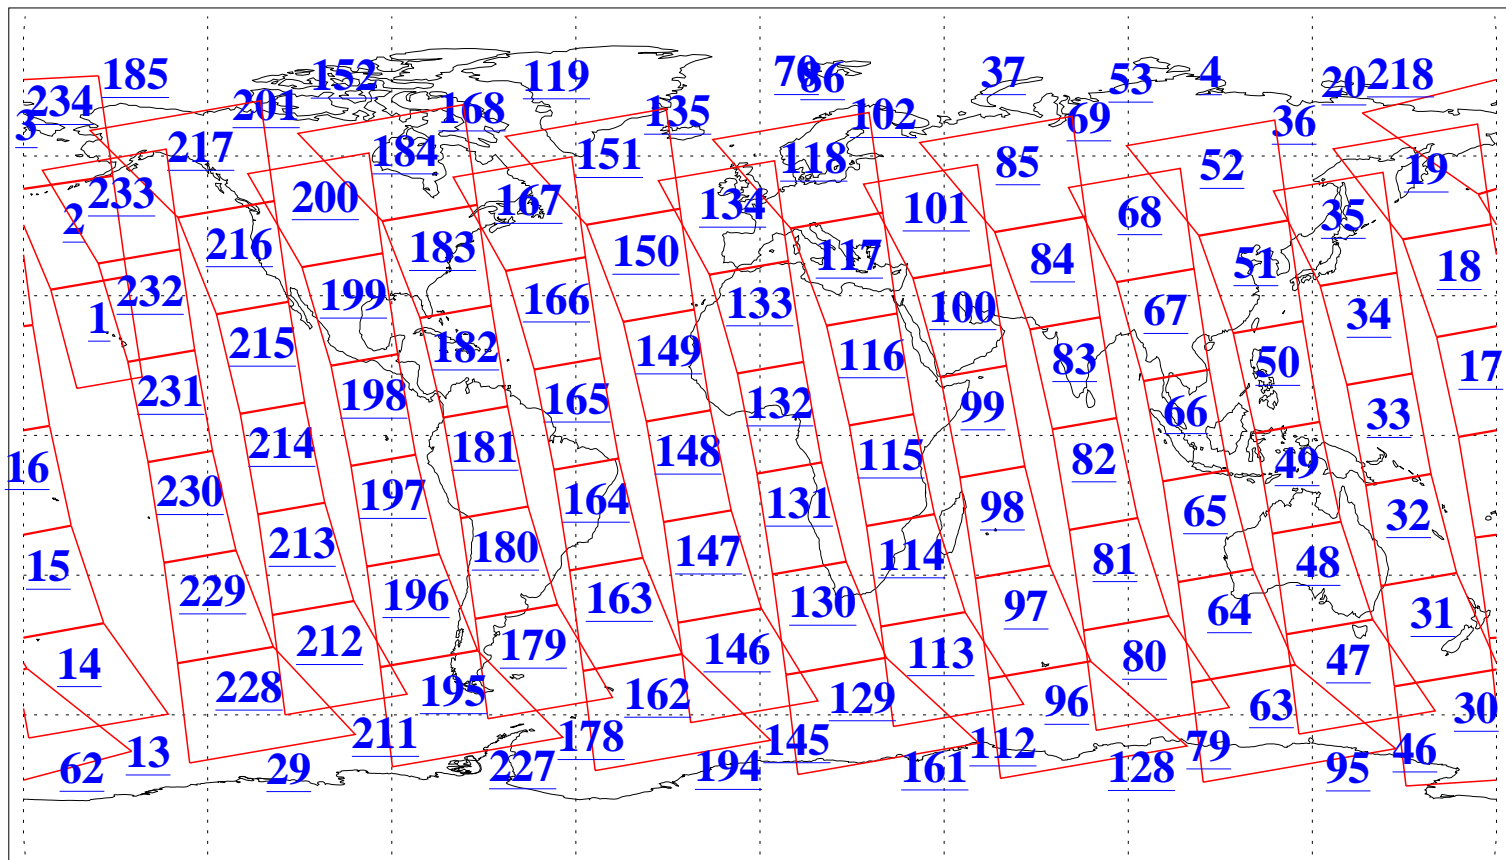

L1B Availability  
AMSU Granules: 240  
HSB Granules: 0  
AIRS Granules: 240

14 Jul 2008  
DoY 196  
Aqua Day 2263  
Granules: 1 to 120

Granules: 121 to 240

Legend: AMSU Available, HSB Available, AIRS Available

L1B Availability  
AMSU Granules: 240  
HSB Granules: 0  
AIRS Granules: 240

14 Jul 2008  
DoY 196  
Aqua Day 2263  
Ascending Granules

Descending Granules

Legend: AMSU Available, HSB Available, AIRS Available

L1B Availability  
 AMSU Granules: 240  
 HSB Granules: 0  
 AIRS Granules: 240

14 Jul 2008  
 DoY 196  
 Aqua Day 2263

Northern Hemisphere Granules

Southern Hemisphere Granules

Legend: AMSU Available, HSB Available, AIRS Available