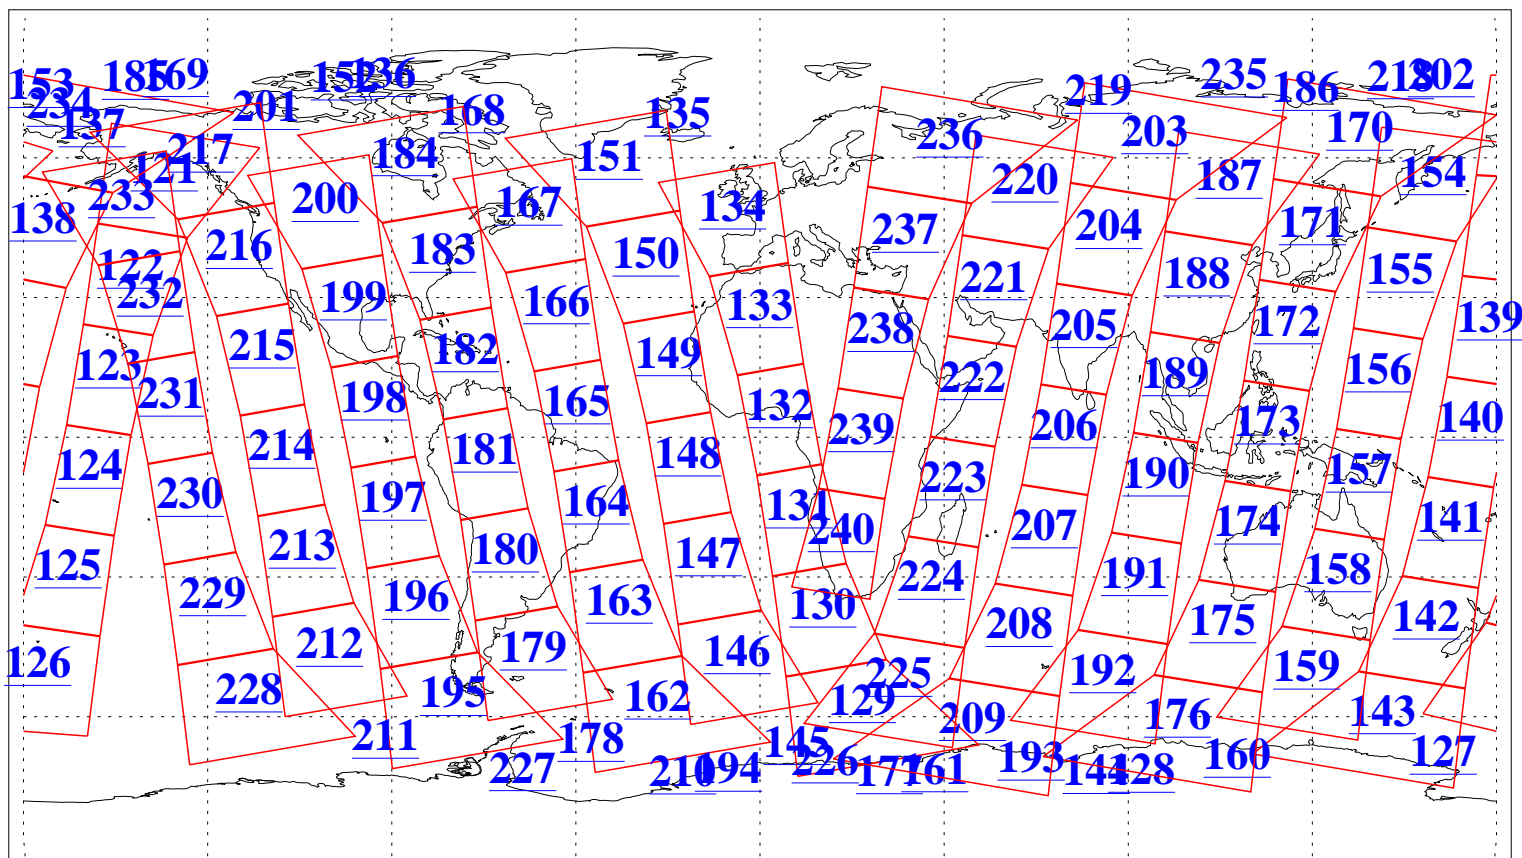

L1B Availability  
AMSU Granules: 240  
HSB Granules: 0  
AIRS Granules: 240

14 Jul 2008  
DoY 196  
Aqua Day 2263  
Granules: 1 to 120

Granules: 121 to 240

Legend: AMSU Available, HSB Available, AIRS Available

L1B Availability  
AMSU Granules: 240  
HSB Granules: 0  
AIRS Granules: 240

14 Jul 2008  
DoY 196  
Aqua Day 2263  
Ascending Granules

Descending Granules

Legend: AMSU Available, HSB Available, AIRS Available

L1B Availability  
 AMSU Granules: 240  
 HSB Granules: 0  
 AIRS Granules: 240

14 Jul 2008  
 DoY 196  
 Aqua Day 2263

Northern Hemisphere Granules

Southern Hemisphere Granules

Legend: AMSU Available, HSB Available, AIRS Available