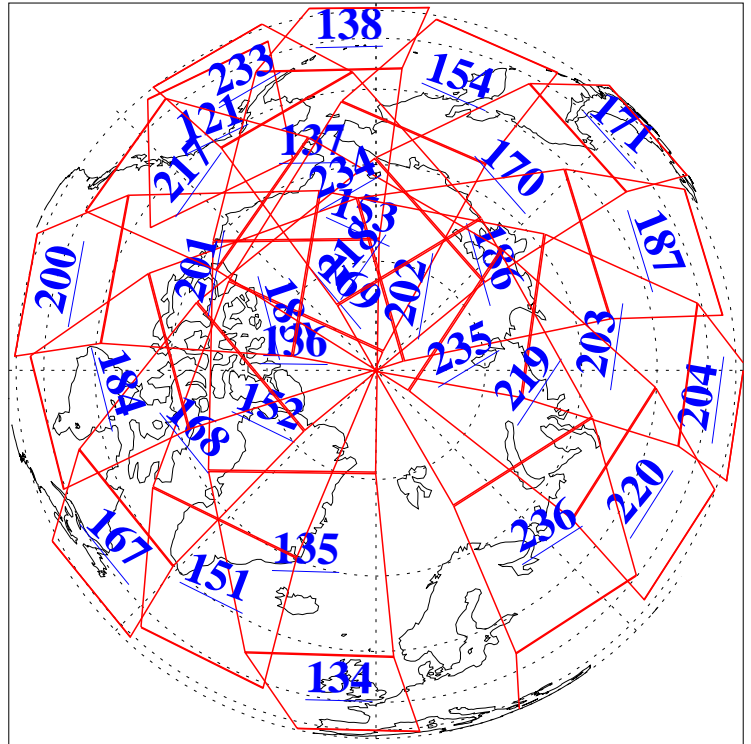

L1B Availability  
AMSU Granules: 240  
HSB Granules: 0  
AIRS Granules: 240

14 Jul 2008  
DoY 196  
Aqua Day 2263  
Granules: 1 to 120

Granules: 121 to 240

Legend: AMSU Available, HSB Available, AIRS Available

L1B Availability  
AMSU Granules: 240  
HSB Granules: 0  
AIRS Granules: 240

14 Jul 2008  
DoY 196  
Aqua Day 2263  
Ascending Granules

Descending Granules

Legend: AMSU Available, HSB Available, AIRS Available

L1B Availability  
 AMSU Granules: 240  
 HSB Granules: 0  
 AIRS Granules: 240

14 Jul 2008  
 DoY 196  
 Aqua Day 2263

Northern Hemisphere Granules

Southern Hemisphere Granules

Legend: AMSU Available, HSB Available, AIRS Available