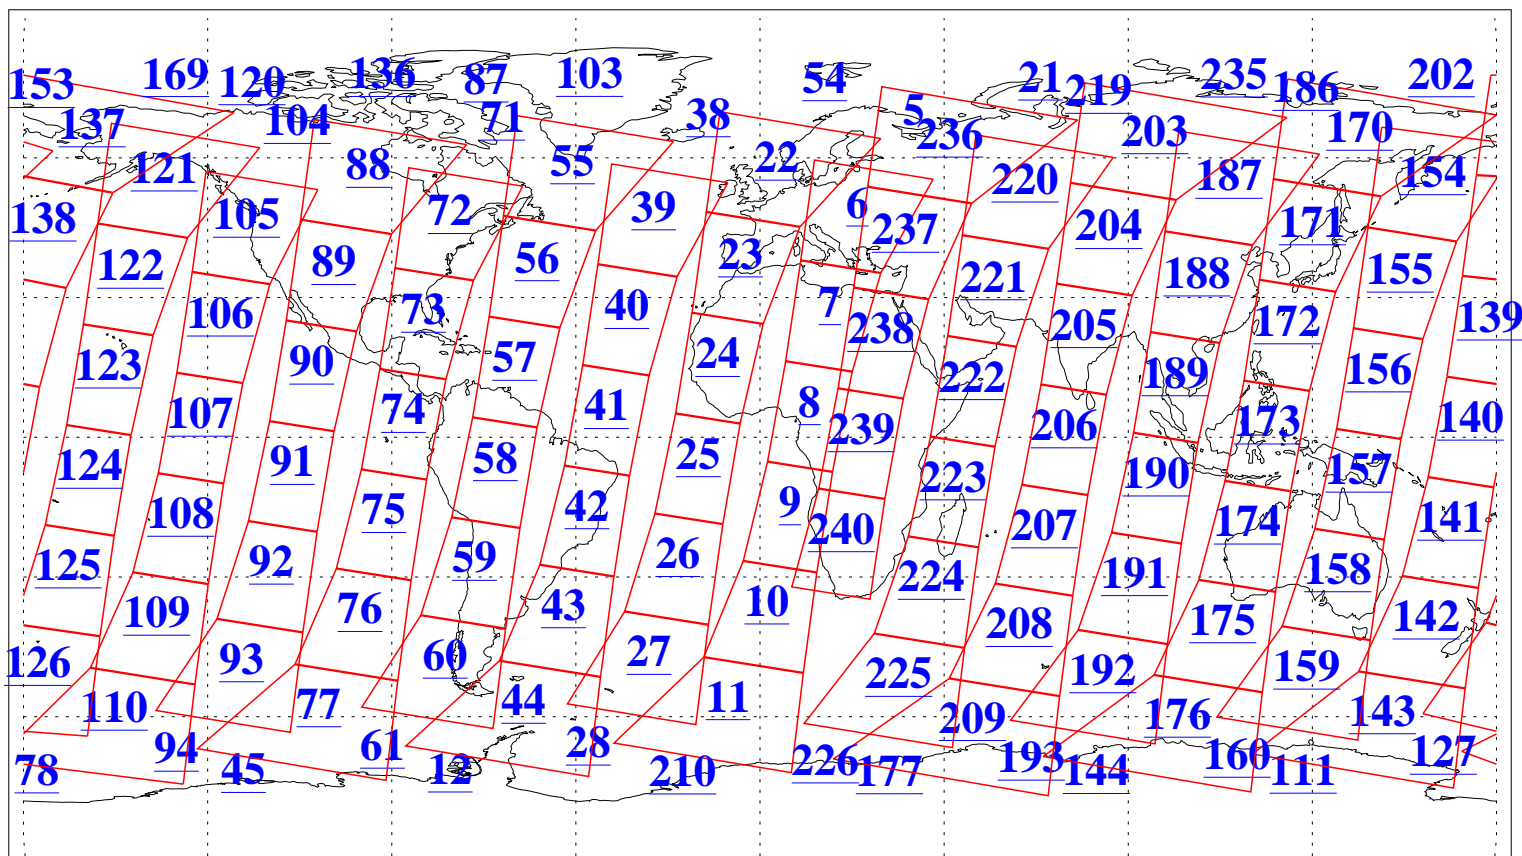

L1B Availability  
AMSU Granules: 240  
HSB Granules: 0  
AIRS Granules: 240

14 Jul 2008  
DoY 196  
Aqua Day 2263  
Granules: 1 to 120

Granules: 121 to 240

Legend: AMSU Available, HSB Available, AIRS Available

L1B Availability  
AMSU Granules: 240  
HSB Granules: 0  
AIRS Granules: 240

14 Jul 2008  
DoY 196  
Aqua Day 2263  
Ascending Granules

Descending Granules

Legend: AMSU Available, HSB Available, AIRS Available

L1B Availability  
 AMSU Granules: 240  
 HSB Granules: 0  
 AIRS Granules: 240

14 Jul 2008  
 DoY 196  
 Aqua Day 2263

Northern Hemisphere Granules

Southern Hemisphere Granules

Legend: AMSU Available, HSB Available, AIRS Available