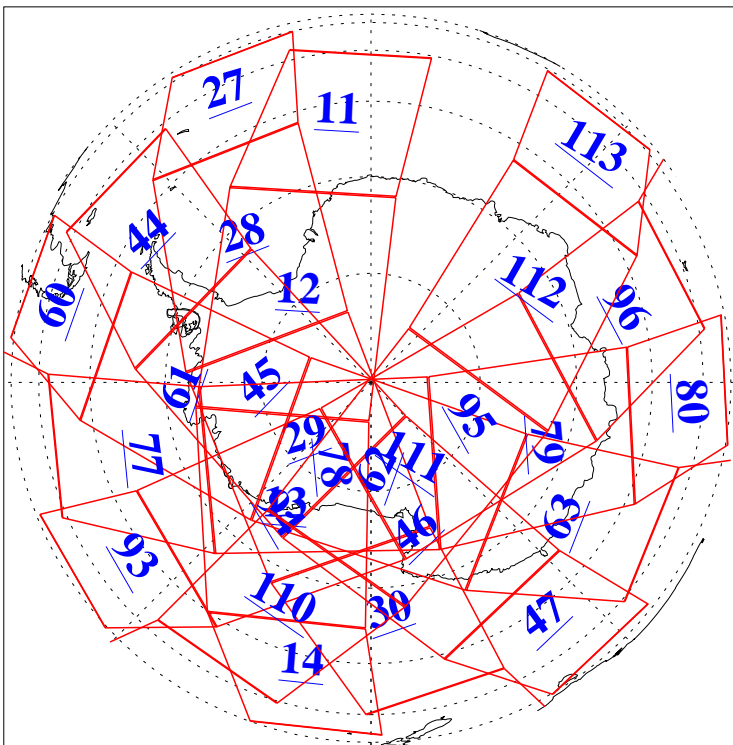

L1B Availability  
AMSU Granules: 240  
HSB Granules: 0  
AIRS Granules: 240

14 Jul 2008  
DoY 196  
Aqua Day 2263  
Granules: 1 to 120

Granules: 121 to 240

Legend: AMSU Available, HSB Available, AIRS Available

L1B Availability  
AMSU Granules: 240  
HSB Granules: 0  
AIRS Granules: 240

14 Jul 2008  
DoY 196  
Aqua Day 2263  
Ascending Granules

Descending Granules

Legend: AMSU Available, HSB Available, AIRS Available

L1B Availability  
 AMSU Granules: 240  
 HSB Granules: 0  
 AIRS Granules: 240

14 Jul 2008  
 DoY 196  
 Aqua Day 2263

Northern Hemisphere Granules

Southern Hemisphere Granules

Legend: AMSU Available, HSB Available, AIRS Available