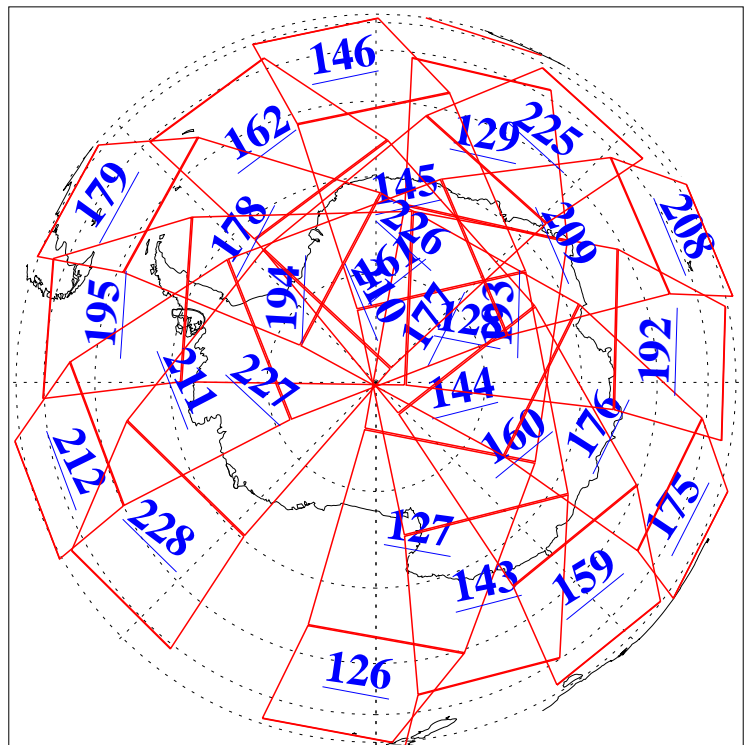

L1B Availability  
AMSU Granules: 240  
HSB Granules: 0  
AIRS Granules: 240

14 Jul 2008  
DoY 196  
Aqua Day 2263  
Granules: 1 to 120

Granules: 121 to 240

Legend: AMSU Available, HSB Available, AIRS Available

L1B Availability  
AMSU Granules: 240  
HSB Granules: 0  
AIRS Granules: 240

14 Jul 2008  
DoY 196  
Aqua Day 2263  
Ascending Granules

Descending Granules

Legend: AMSU Available, HSB Available, AIRS Available

L1B Availability  
 AMSU Granules: 240  
 HSB Granules: 0  
 AIRS Granules: 240

14 Jul 2008  
 DoY 196  
 Aqua Day 2263

Northern Hemisphere Granules

Southern Hemisphere Granules

Legend: AMSU Available, HSB Available, AIRS Available