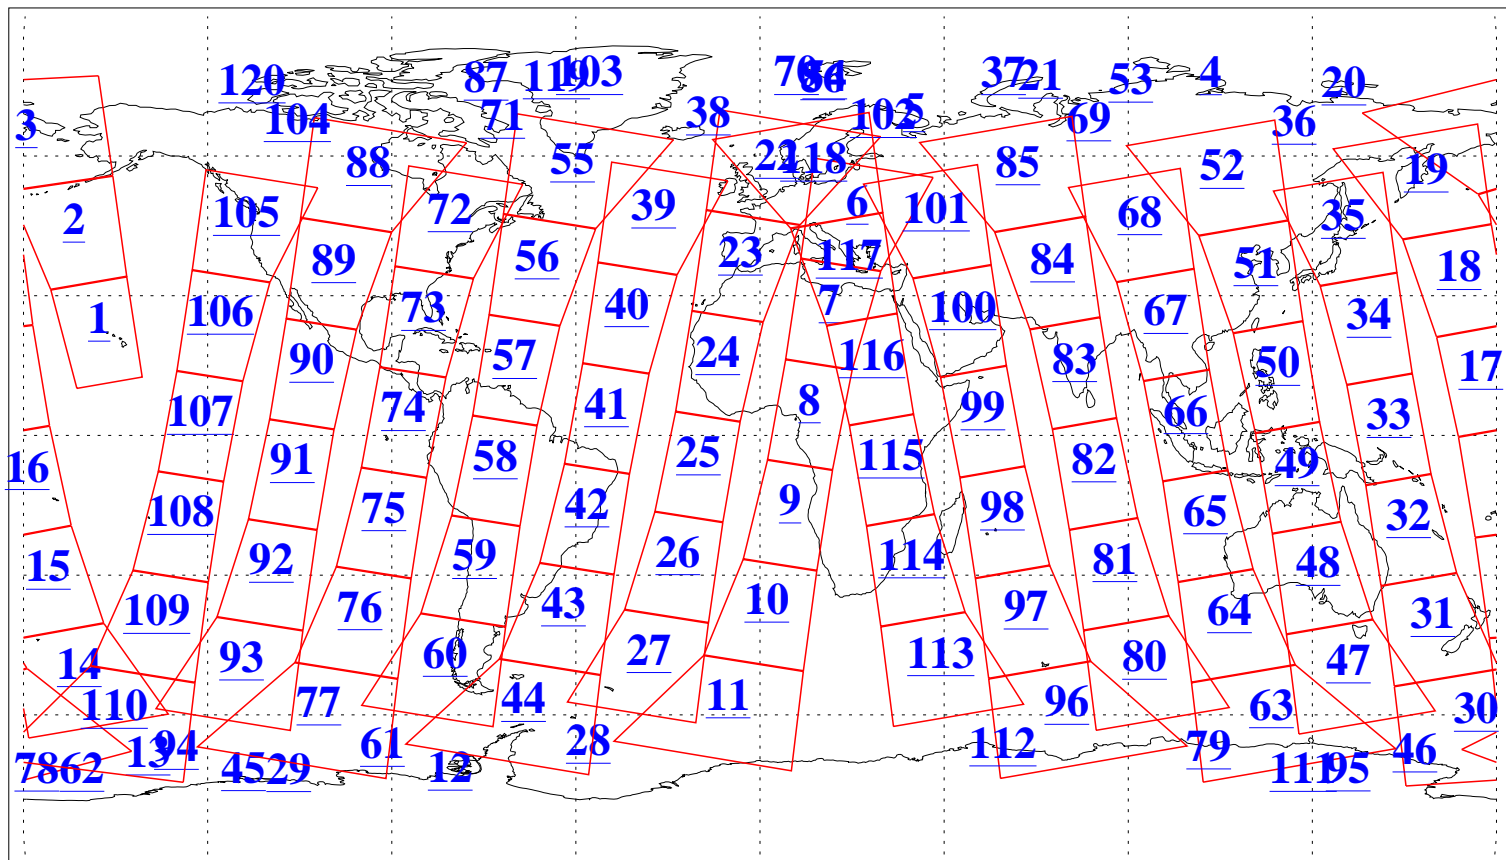

L1B Availability  
AMSU Granules: 240  
HSB Granules: 0  
AIRS Granules: 240

14 Jul 2008  
DoY 196  
Aqua Day 2263  
Granules: 1 to 120

Granules: 121 to 240

Legend: AMSU Available, HSB Available, AIRS Available

L1B Availability  
AMSU Granules: 240  
HSB Granules: 0  
AIRS Granules: 240

14 Jul 2008  
DoY 196  
Aqua Day 2263  
Ascending Granules

Descending Granules

Legend: AMSU Available, HSB Available, AIRS Available

L1B Availability  
 AMSU Granules: 240  
 HSB Granules: 0  
 AIRS Granules: 240

14 Jul 2008  
 DoY 196  
 Aqua Day 2263

Northern Hemisphere Granules

Southern Hemisphere Granules

Legend: AMSU Available, HSB Available, AIRS Available