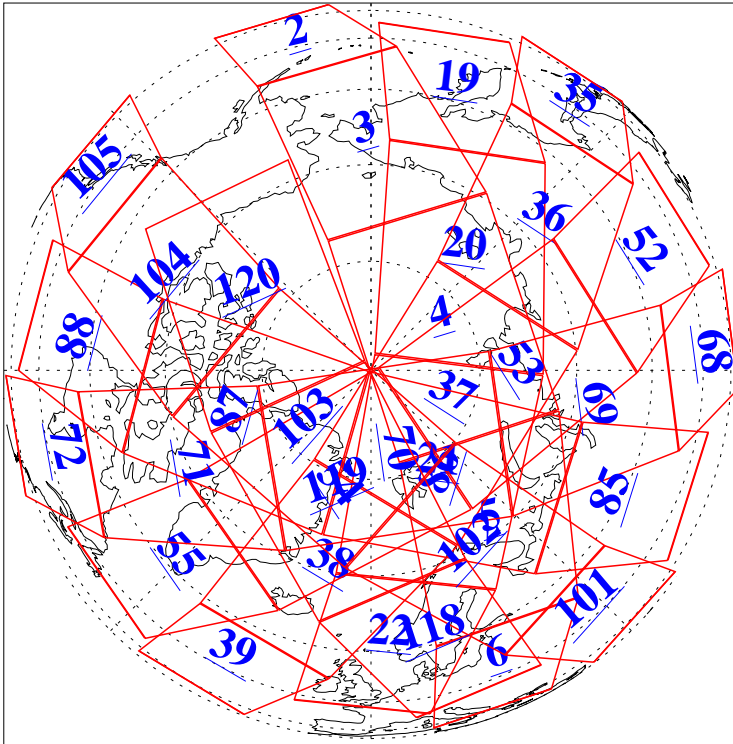

L1B Availability  
AMSU Granules: 240  
HSB Granules: 0  
AIRS Granules: 240

14 Jul 2008  
DoY 196  
Aqua Day 2263  
Granules: 1 to 120

Granules: 121 to 240

Legend: AMSU Available, HSB Available, AIRS Available

L1B Availability  
AMSU Granules: 240  
HSB Granules: 0  
AIRS Granules: 240

14 Jul 2008  
DoY 196  
Aqua Day 2263  
Ascending Granules

Descending Granules

Legend: AMSU Available, HSB Available, AIRS Available

L1B Availability  
 AMSU Granules: 240  
 HSB Granules: 0  
 AIRS Granules: 240

14 Jul 2008  
 DoY 196  
 Aqua Day 2263

Northern Hemisphere Granules

Southern Hemisphere Granules

Legend: AMSU Available, HSB Available, AIRS Available