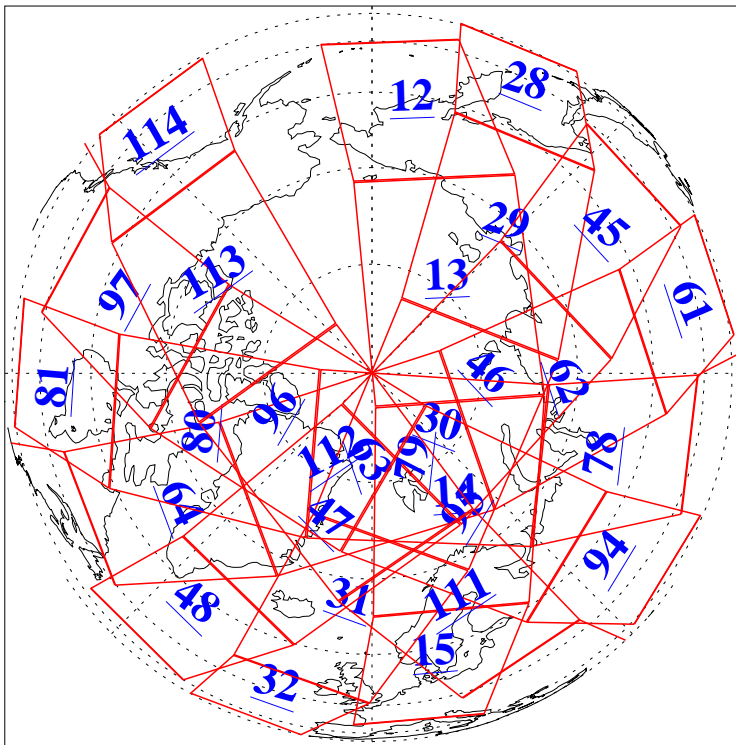

L1B Availability
AMSU Granules: 240
HSB Granules: 0
AIRS Granules: 240

13 Jul 2008
DoY 195
Aqua Day 2262
Granules: 1 to 120

Granules: 121 to 240

Legend: AMSU Available, HSB Available, AIRS Available

L1B Availability
AMSU Granules: 240
HSB Granules: 0
AIRS Granules: 240

13 Jul 2008
DoY 195
Aqua Day 2262

Ascending Granules

Descending Granules

Legend: AMSU Available, HSB Available, AIRS Available

L1B Availability
 AMSU Granules: 240
 HSB Granules: 0
 AIRS Granules: 240

13 Jul 2008
 DoY 195
 Aqua Day 2262

Northern Hemisphere Granules

Southern Hemisphere Granules

Legend: AMSU Available, HSB Available, AIRS Available