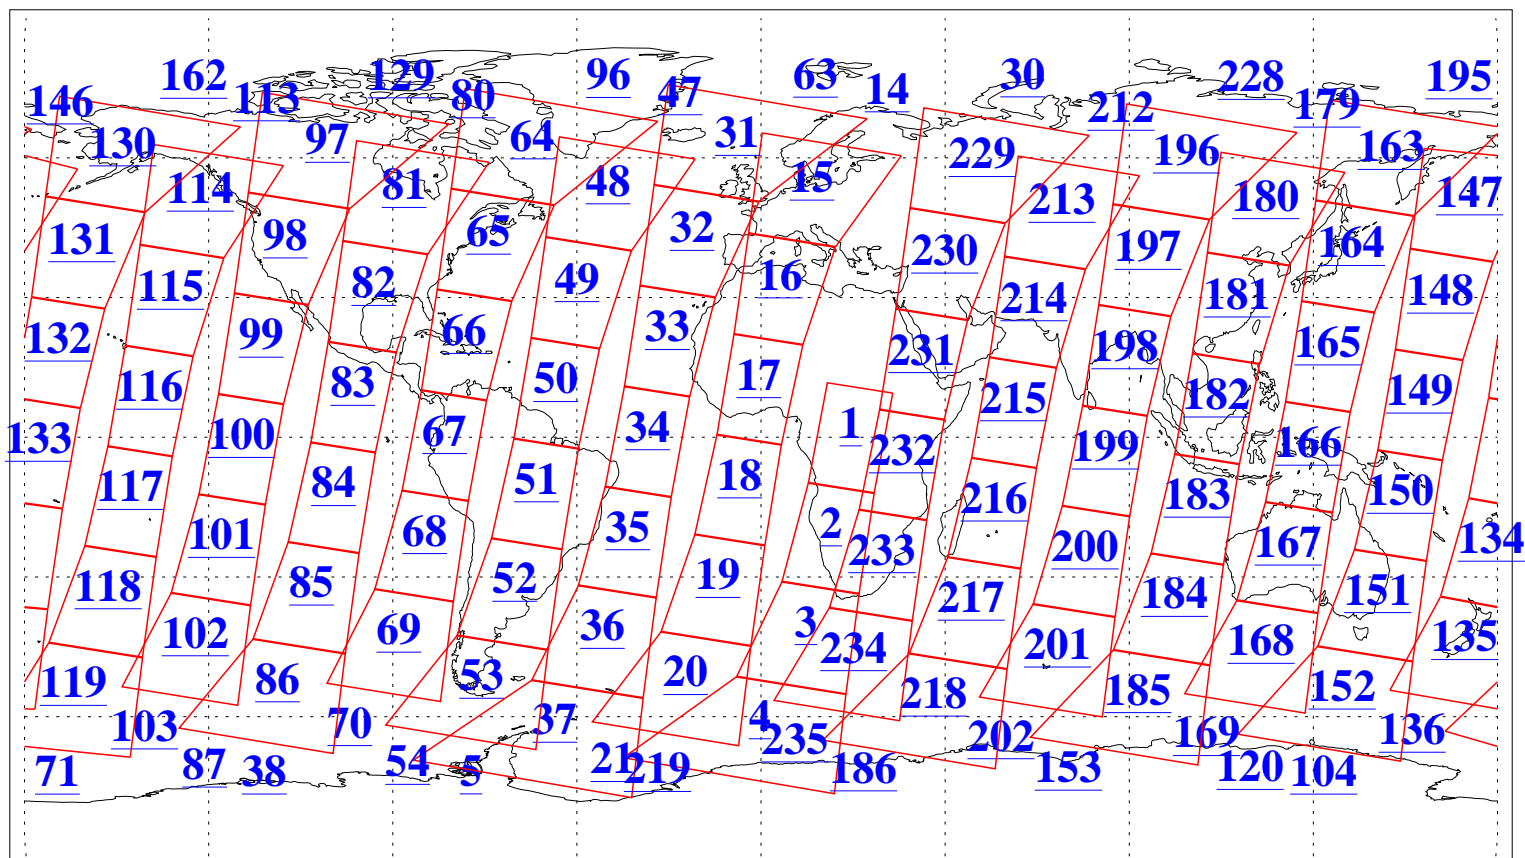

L1B Availability
AMSU Granules: 240
HSB Granules: 0
AIRS Granules: 240

13 Jul 2008
DoY 195
Aqua Day 2262
Granules: 1 to 120

Granules: 121 to 240

Legend: AMSU Available, HSB Available, AIRS Available

L1B Availability
AMSU Granules: 240
HSB Granules: 0
AIRS Granules: 240

13 Jul 2008
DoY 195
Aqua Day 2262

Ascending Granules

Descending Granules

Legend: AMSU Available, HSB Available, AIRS Available

L1B Availability
 AMSU Granules: 240
 HSB Granules: 0
 AIRS Granules: 240

13 Jul 2008
 DoY 195
 Aqua Day 2262

Northern Hemisphere Granules

Southern Hemisphere Granules

Legend: AMSU Available, HSB Available, AIRS Available