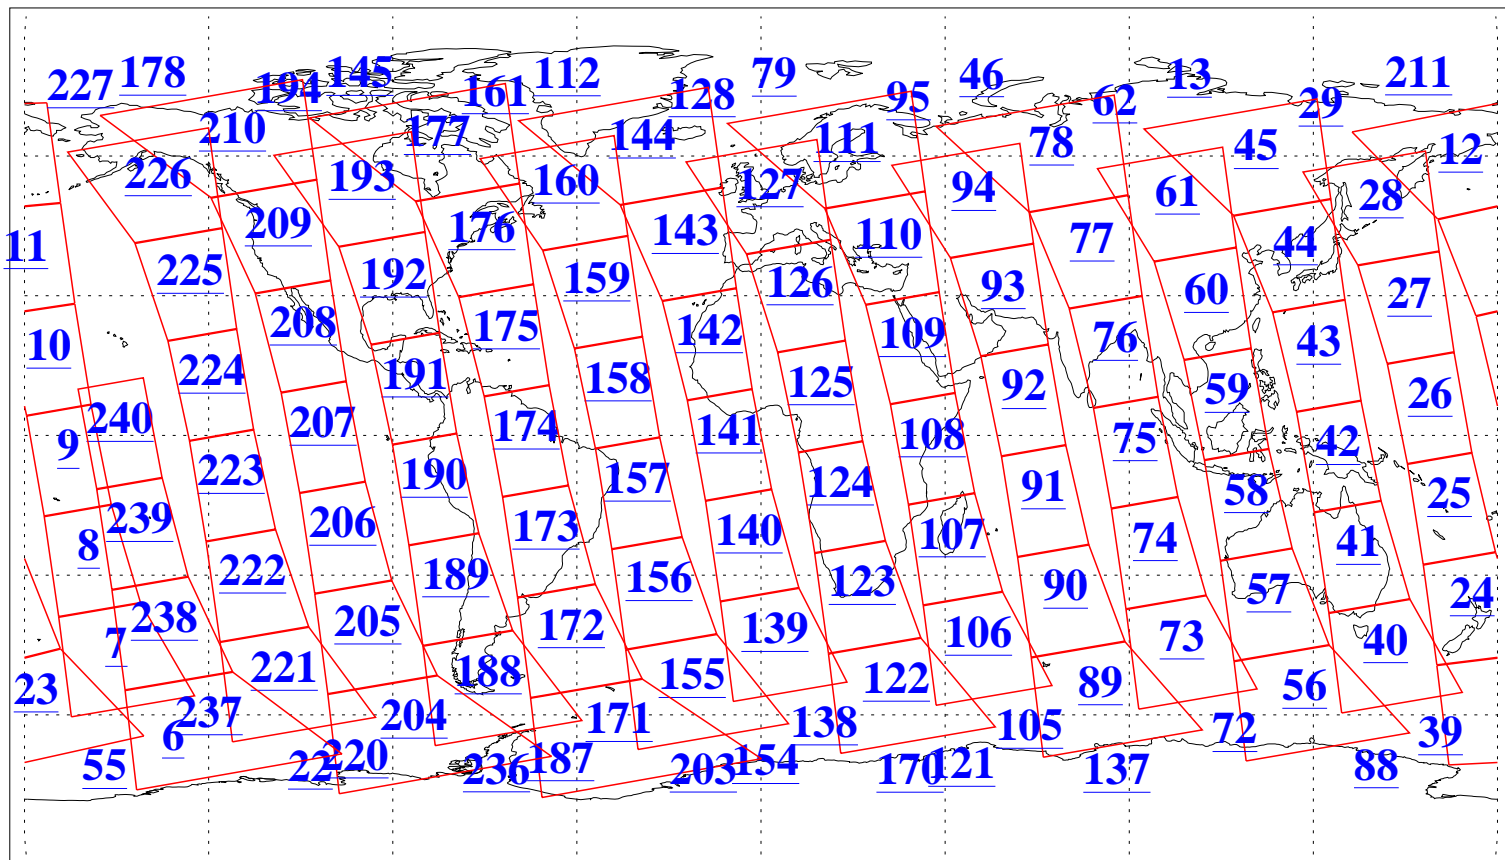

L1B Availability
AMSU Granules: 240
HSB Granules: 0
AIRS Granules: 240

13 Jul 2008
DoY 195
Aqua Day 2262
Granules: 1 to 120

Granules: 121 to 240

Legend: AMSU Available, HSB Available, AIRS Available

L1B Availability
AMSU Granules: 240
HSB Granules: 0
AIRS Granules: 240

13 Jul 2008
DoY 195
Aqua Day 2262

Ascending Granules

Descending Granules

Legend: AMSU Available, HSB Available, AIRS Available

L1B Availability
 AMSU Granules: 240
 HSB Granules: 0
 AIRS Granules: 240

13 Jul 2008
 DoY 195
 Aqua Day 2262

Northern Hemisphere Granules

Southern Hemisphere Granules

Legend: AMSU Available, HSB Available, AIRS Available