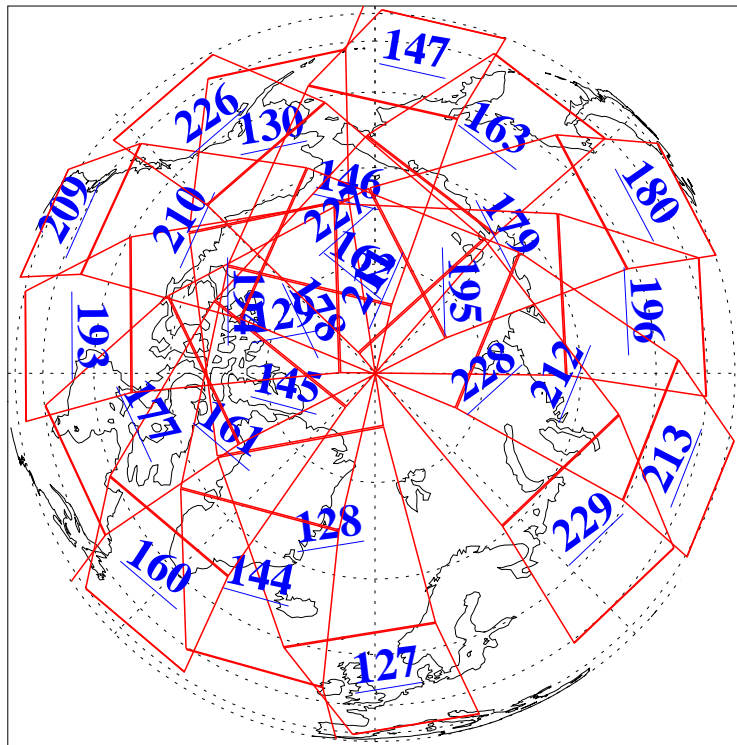

L1B Availability
AMSU Granules: 240
HSB Granules: 0
AIRS Granules: 240

13 Jul 2008
DoY 195
Aqua Day 2262
Granules: 1 to 120

Granules: 121 to 240

Legend: AMSU Available, HSB Available, AIRS Available

L1B Availability
AMSU Granules: 240
HSB Granules: 0
AIRS Granules: 240

13 Jul 2008
DoY 195
Aqua Day 2262

Ascending Granules

Descending Granules

Legend: AMSU Available, HSB Available, AIRS Available

L1B Availability
 AMSU Granules: 240
 HSB Granules: 0
 AIRS Granules: 240

13 Jul 2008
 DoY 195
 Aqua Day 2262

Northern Hemisphere Granules

Southern Hemisphere Granules

Legend: AMSU Available, HSB Available, AIRS Available