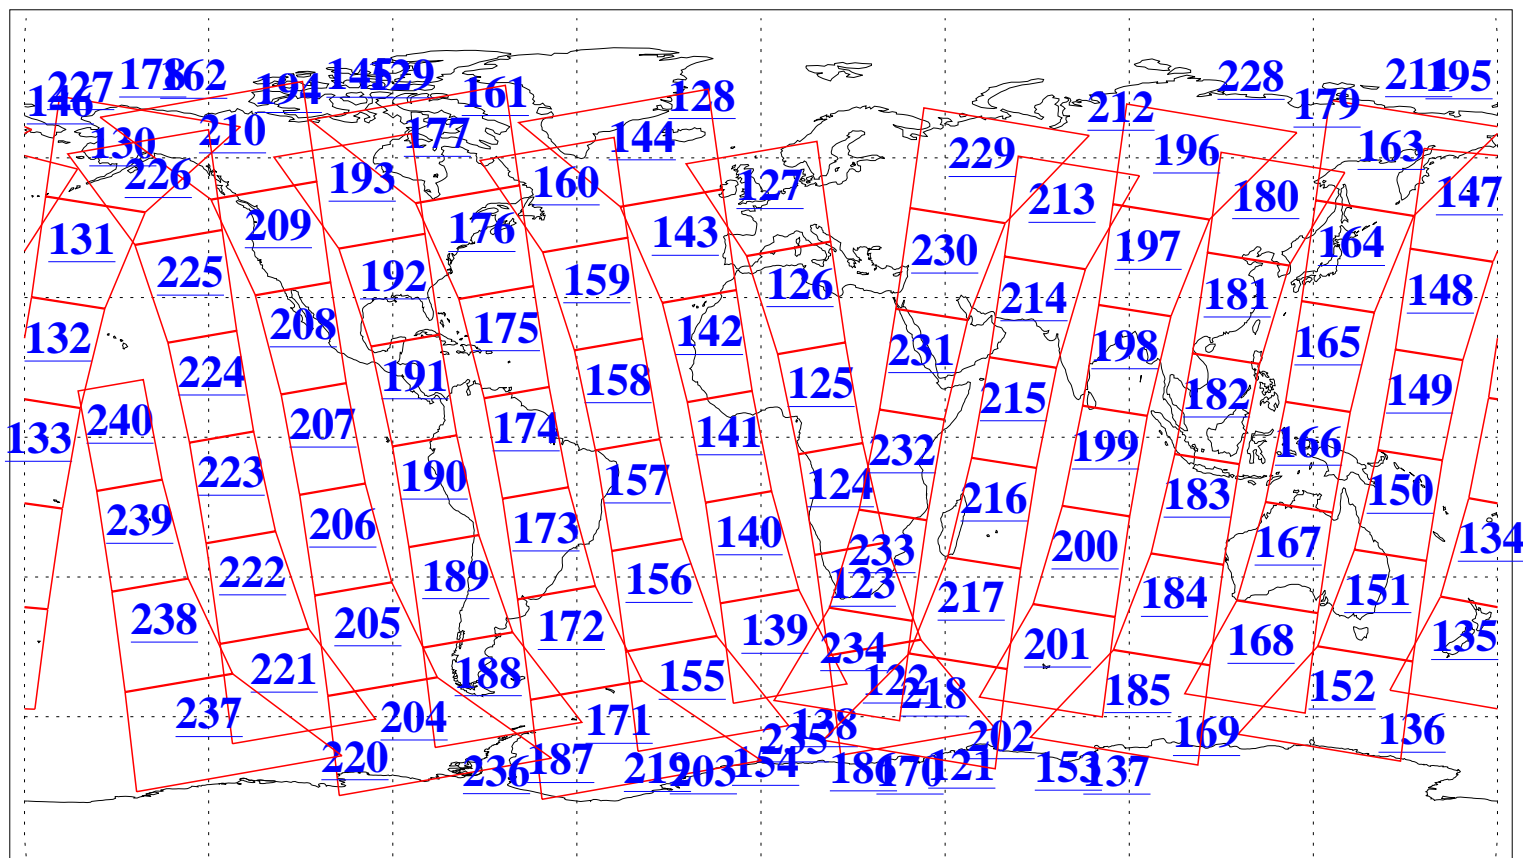

L1B Availability
AMSU Granules: 240
HSB Granules: 0
AIRS Granules: 240

13 Jul 2008
DoY 195
Aqua Day 2262
Granules: 1 to 120

Granules: 121 to 240

Legend: AMSU Available, HSB Available, AIRS Available

L1B Availability
AMSU Granules: 240
HSB Granules: 0
AIRS Granules: 240

13 Jul 2008
DoY 195
Aqua Day 2262

Ascending Granules

Descending Granules

Legend: AMSU Available, HSB Available, AIRS Available

L1B Availability
 AMSU Granules: 240
 HSB Granules: 0
 AIRS Granules: 240

13 Jul 2008
 DoY 195
 Aqua Day 2262

Northern Hemisphere Granules

Southern Hemisphere Granules

Legend: AMSU Available, HSB Available, AIRS Available