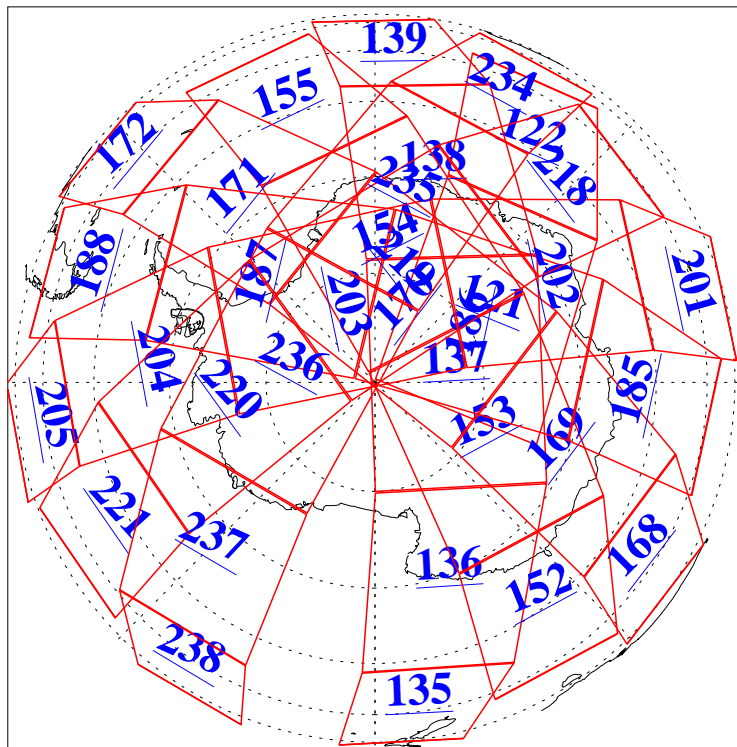

L1B Availability
AMSU Granules: 240
HSB Granules: 0
AIRS Granules: 240

13 Jul 2008
DoY 195
Aqua Day 2262
Granules: 1 to 120

Granules: 121 to 240

Legend: AMSU Available, HSB Available, AIRS Available

L1B Availability
AMSU Granules: 240
HSB Granules: 0
AIRS Granules: 240

13 Jul 2008
DoY 195
Aqua Day 2262

Ascending Granules

Descending Granules

Legend: AMSU Available, HSB Available, AIRS Available

L1B Availability
 AMSU Granules: 240
 HSB Granules: 0
 AIRS Granules: 240

13 Jul 2008
 DoY 195
 Aqua Day 2262

Northern Hemisphere Granules

Southern Hemisphere Granules

Legend: AMSU Available, HSB Available, AIRS Available