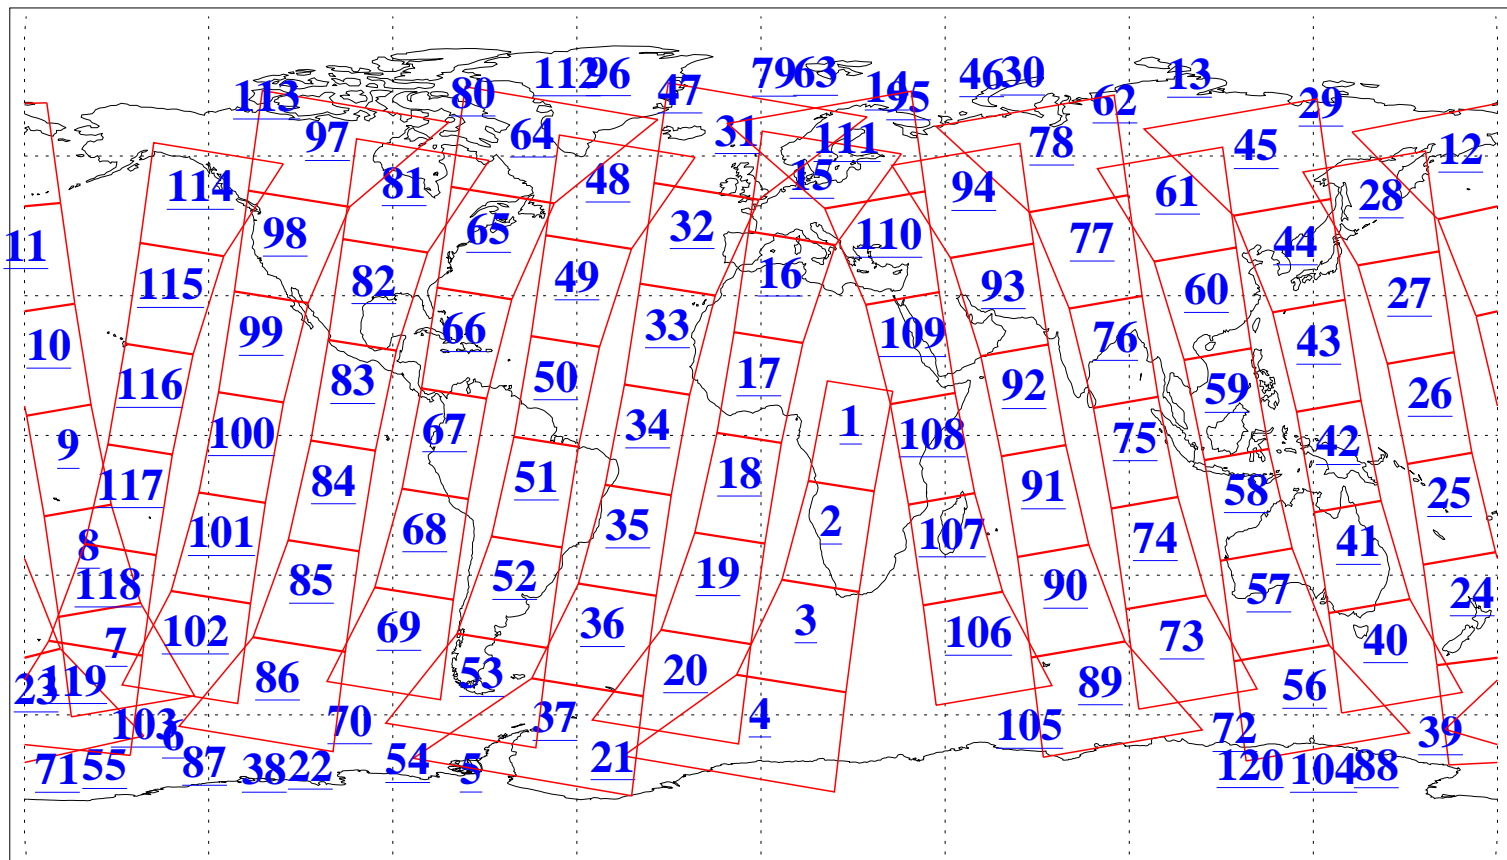

L1B Availability
AMSU Granules: 240
HSB Granules: 0
AIRS Granules: 240

13 Jul 2008
DoY 195
Aqua Day 2262
Granules: 1 to 120

Granules: 121 to 240

Legend: AMSU Available, HSB Available, AIRS Available

L1B Availability
AMSU Granules: 240
HSB Granules: 0
AIRS Granules: 240

13 Jul 2008
DoY 195
Aqua Day 2262

Ascending Granules

Descending Granules

Legend: AMSU Available, HSB Available, AIRS Available

L1B Availability
 AMSU Granules: 240
 HSB Granules: 0
 AIRS Granules: 240

13 Jul 2008
 DoY 195
 Aqua Day 2262

Northern Hemisphere Granules

Southern Hemisphere Granules

Legend: AMSU Available, HSB Available, AIRS Available