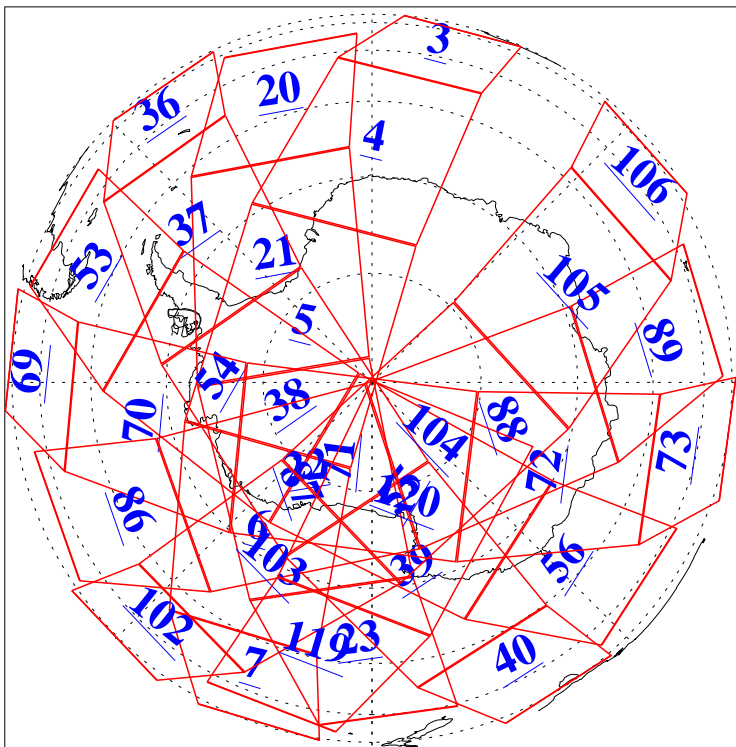

L1B Availability
AMSU Granules: 240
HSB Granules: 0
AIRS Granules: 240

13 Jul 2008
DoY 195
Aqua Day 2262
Granules: 1 to 120

Granules: 121 to 240

Legend: AMSU Available, HSB Available, AIRS Available

L1B Availability
AMSU Granules: 240
HSB Granules: 0
AIRS Granules: 240

13 Jul 2008
DoY 195
Aqua Day 2262

Ascending Granules

Descending Granules

Legend: AMSU Available, HSB Available, AIRS Available

L1B Availability
 AMSU Granules: 240
 HSB Granules: 0
 AIRS Granules: 240

13 Jul 2008
 DoY 195
 Aqua Day 2262

Northern Hemisphere Granules

Southern Hemisphere Granules

Legend: AMSU Available, HSB Available, AIRS Available