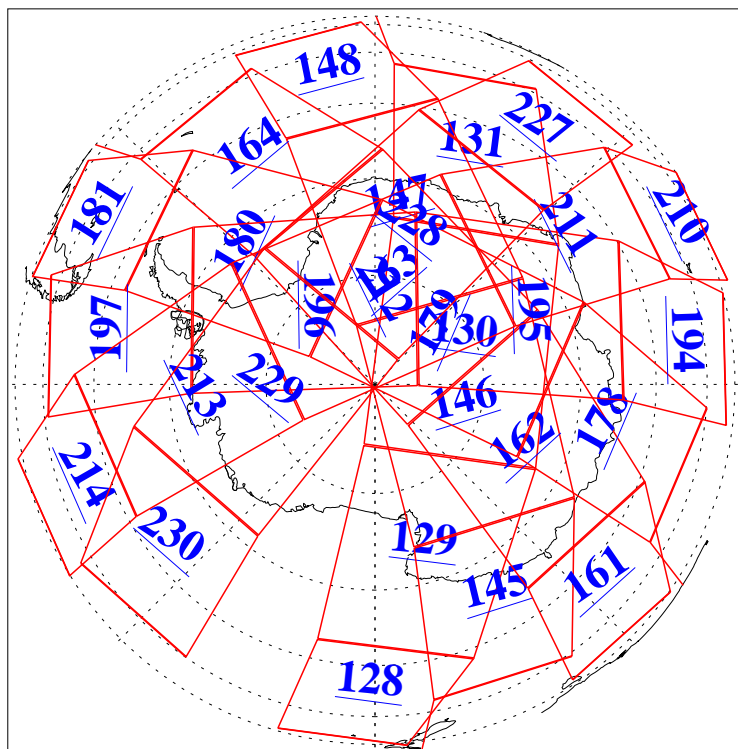

L1B Availability
AMSU Granules: 240
HSB Granules: 0
AIRS Granules: 240

12 Jul 2008
DoY 194
Aqua Day 2261
Granules: 1 to 120

Granules: 121 to 240

Legend: AMSU Available, HSB Available, AIRS Available

L1B Availability
AMSU Granules: 240
HSB Granules: 0
AIRS Granules: 240

12 Jul 2008
DoY 194
Aqua Day 2261
Ascending Granules

Descending Granules

Legend: AMSU Available, HSB Available, AIRS Available

L1B Availability
 AMSU Granules: 240
 HSB Granules: 0
 AIRS Granules: 240

12 Jul 2008
 DoY 194
 Aqua Day 2261

Northern Hemisphere Granules

Southern Hemisphere Granules

Legend: AMSU Available, HSB Available, AIRS Available