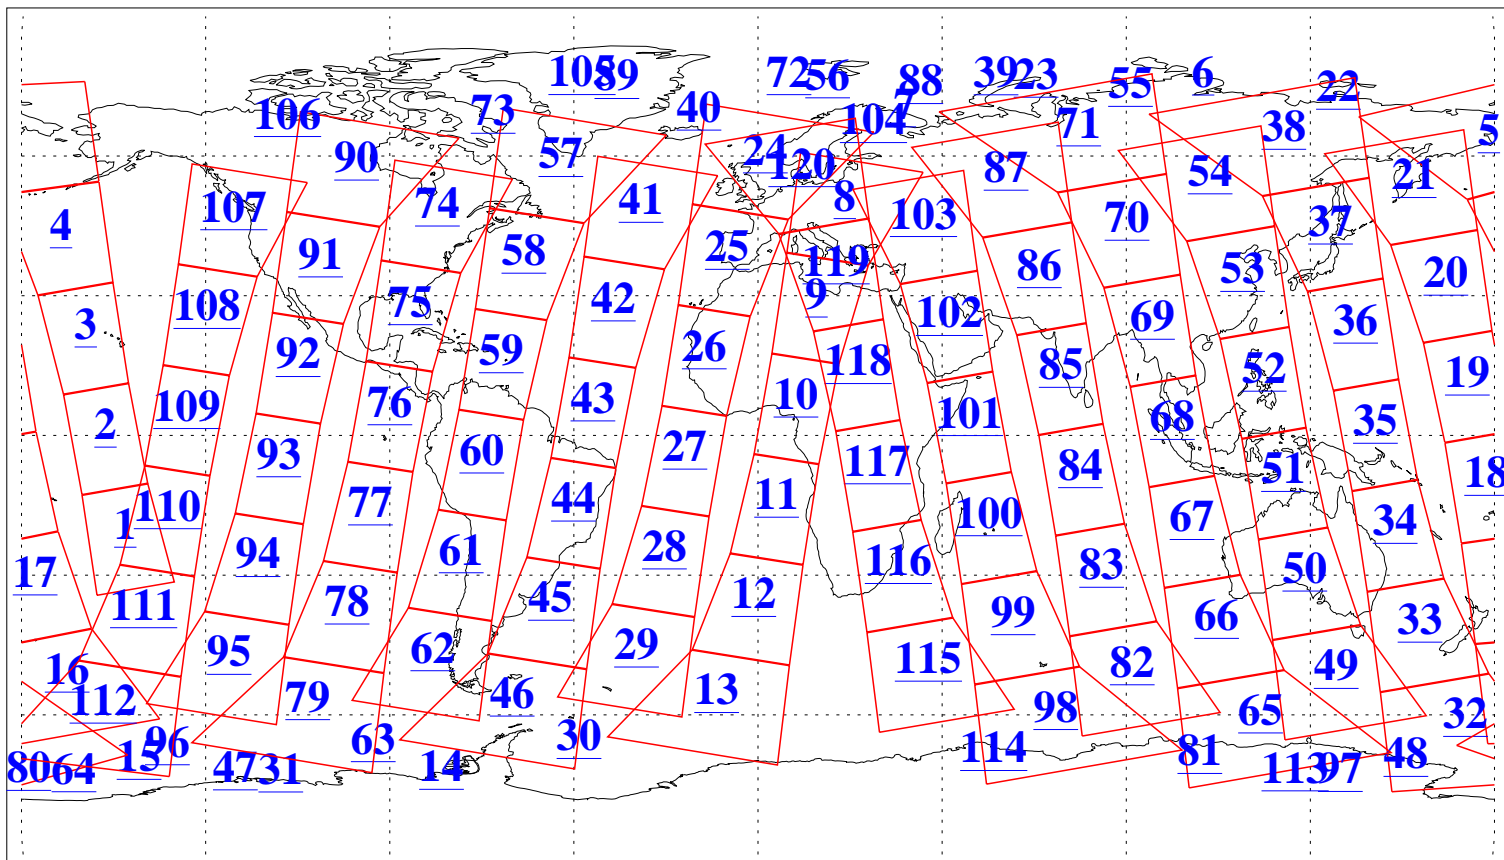

L1B Availability
AMSU Granules: 240
HSB Granules: 0
AIRS Granules: 240

12 Jul 2008
DoY 194
Aqua Day 2261
Granules: 1 to 120

Granules: 121 to 240

Legend: AMSU Available, HSB Available, AIRS Available

L1B Availability
AMSU Granules: 240
HSB Granules: 0
AIRS Granules: 240

12 Jul 2008
DoY 194
Aqua Day 2261
Ascending Granules

Descending Granules

Legend: AMSU Available, HSB Available, AIRS Available

L1B Availability
 AMSU Granules: 240
 HSB Granules: 0
 AIRS Granules: 240

12 Jul 2008
 DoY 194
 Aqua Day 2261

Northern Hemisphere Granules

Southern Hemisphere Granules

Legend: AMSU Available, HSB Available, AIRS Available