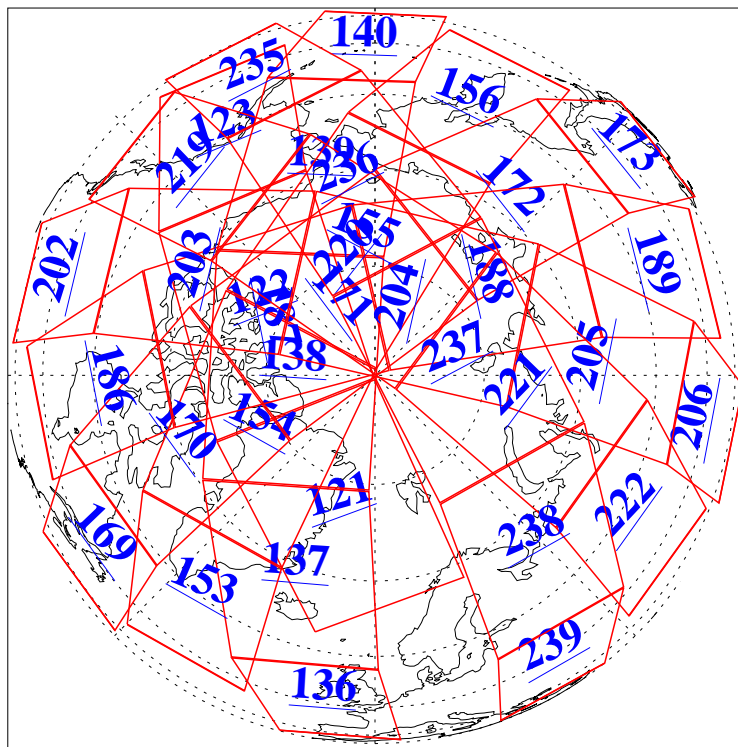

L1B Availability
AMSU Granules: 240
HSB Granules: 0
AIRS Granules: 240

12 Jul 2008
DoY 194
Aqua Day 2261
Granules: 1 to 120

Granules: 121 to 240

Legend: AMSU Available, HSB Available, AIRS Available

L1B Availability
AMSU Granules: 240
HSB Granules: 0
AIRS Granules: 240

12 Jul 2008
DoY 194
Aqua Day 2261
Ascending Granules

Descending Granules

Legend: AMSU Available, HSB Available, AIRS Available

L1B Availability
 AMSU Granules: 240
 HSB Granules: 0
 AIRS Granules: 240

12 Jul 2008
 DoY 194
 Aqua Day 2261

Northern Hemisphere Granules

Southern Hemisphere Granules

Legend: AMSU Available, HSB Available, AIRS Available