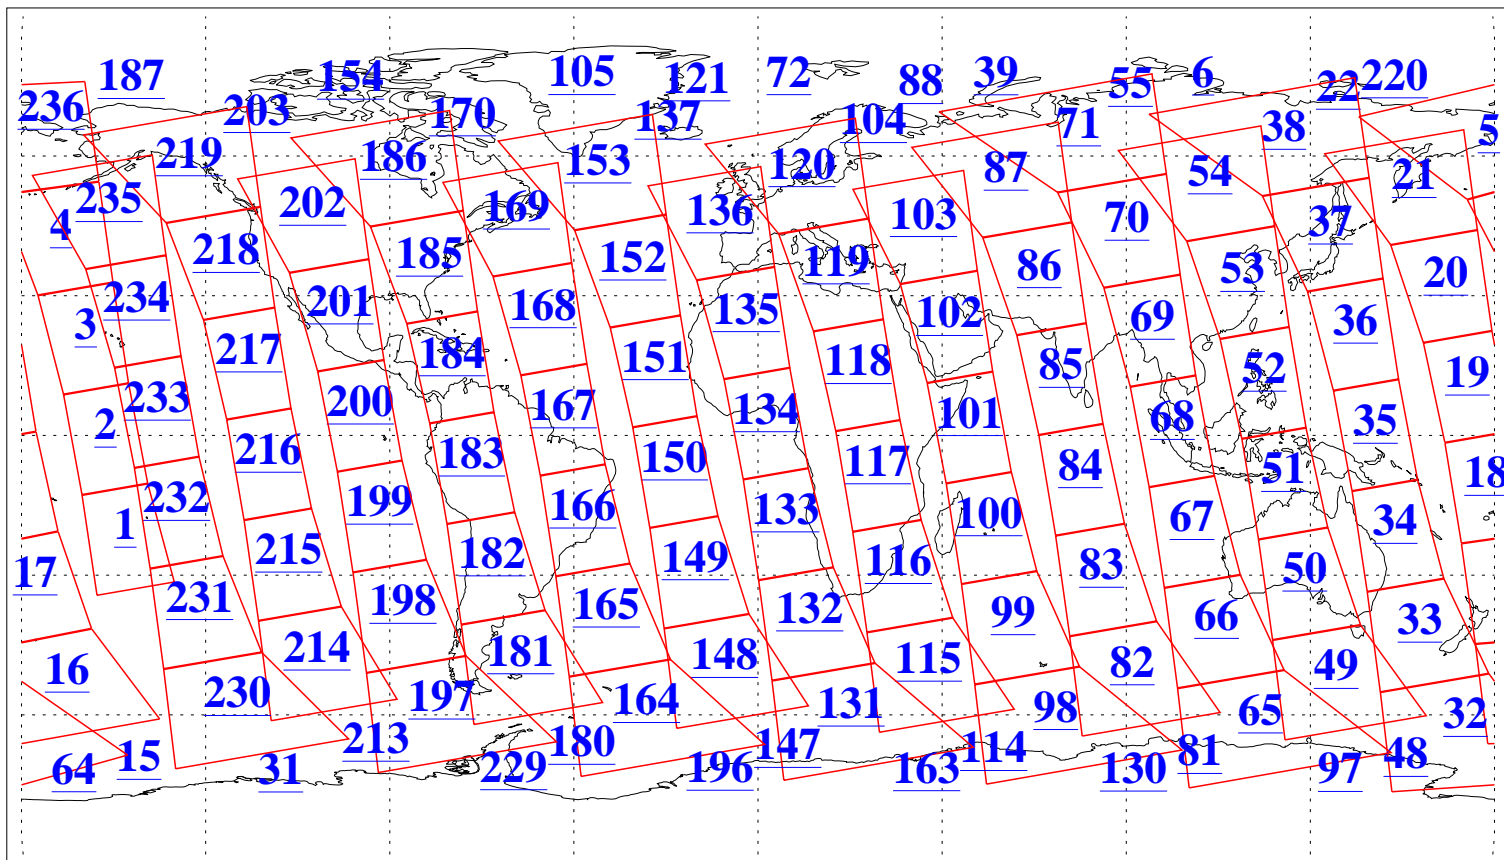

L1B Availability
AMSU Granules: 240
HSB Granules: 0
AIRS Granules: 240

12 Jul 2008
DoY 194
Aqua Day 2261
Granules: 1 to 120

Granules: 121 to 240

Legend: AMSU Available, HSB Available, AIRS Available

L1B Availability
AMSU Granules: 240
HSB Granules: 0
AIRS Granules: 240

12 Jul 2008
DoY 194
Aqua Day 2261
Ascending Granules

Descending Granules

Legend: AMSU Available, HSB Available, AIRS Available

L1B Availability
 AMSU Granules: 240
 HSB Granules: 0
 AIRS Granules: 240

12 Jul 2008
 DoY 194
 Aqua Day 2261

Northern Hemisphere Granules

Southern Hemisphere Granules

Legend: AMSU Available, HSB Available, AIRS Available