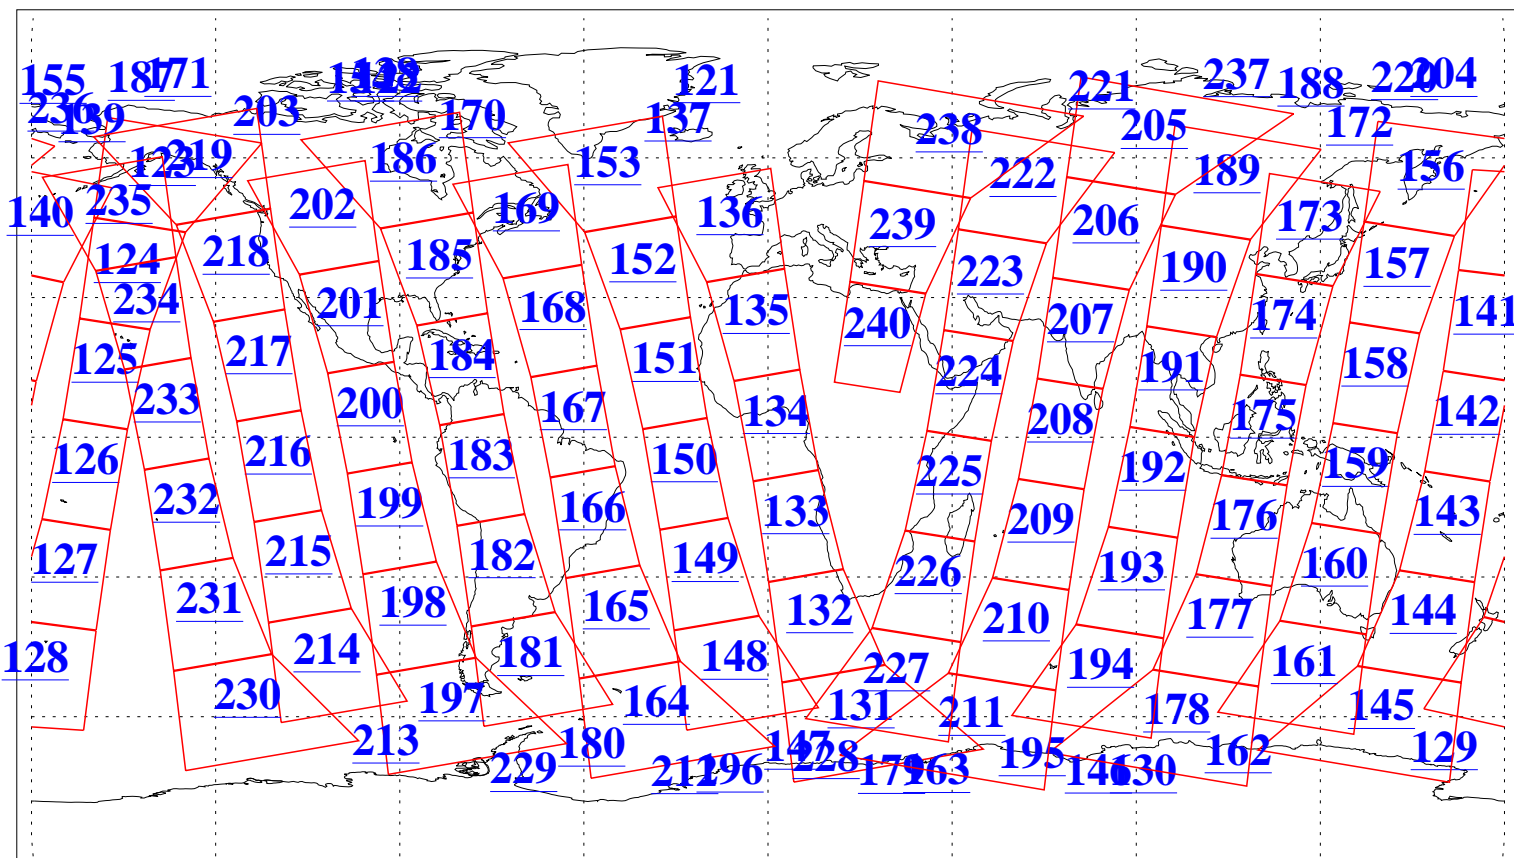

L1B Availability
AMSU Granules: 240
HSB Granules: 0
AIRS Granules: 240

12 Jul 2008
DoY 194
Aqua Day 2261
Granules: 1 to 120

Granules: 121 to 240

Legend: AMSU Available, HSB Available, AIRS Available

L1B Availability
AMSU Granules: 240
HSB Granules: 0
AIRS Granules: 240

12 Jul 2008
DoY 194
Aqua Day 2261
Ascending Granules

Descending Granules

Legend: AMSU Available, HSB Available, AIRS Available

L1B Availability
 AMSU Granules: 240
 HSB Granules: 0
 AIRS Granules: 240

12 Jul 2008
 DoY 194
 Aqua Day 2261

Northern Hemisphere Granules

Southern Hemisphere Granules

Legend: AMSU Available, HSB Available, AIRS Available