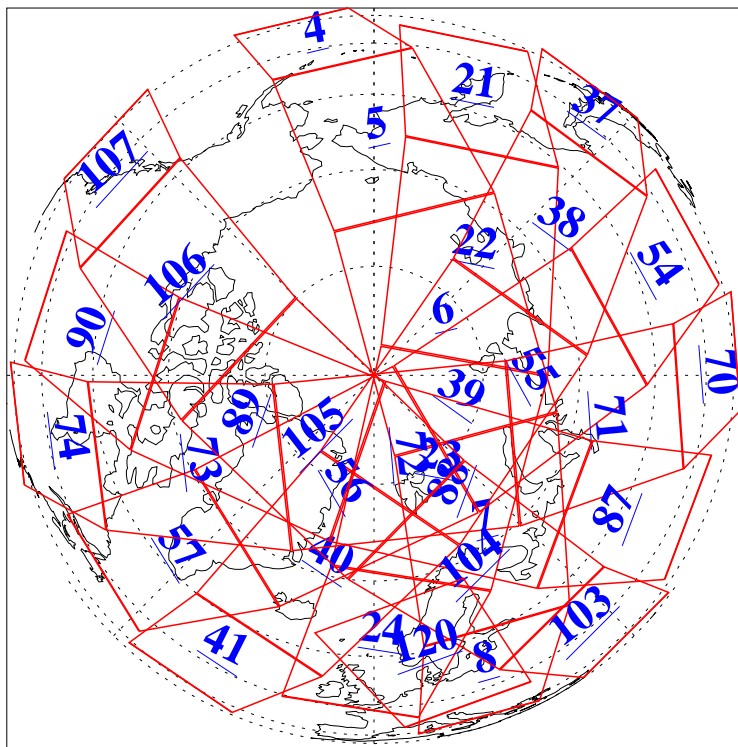

L1B Availability
AMSU Granules: 240
HSB Granules: 0
AIRS Granules: 240

12 Jul 2008
DoY 194
Aqua Day 2261
Granules: 1 to 120

Granules: 121 to 240

Legend: AMSU Available, HSB Available, AIRS Available

L1B Availability
AMSU Granules: 240
HSB Granules: 0
AIRS Granules: 240

12 Jul 2008
DoY 194
Aqua Day 2261
Ascending Granules

Descending Granules

Legend: AMSU Available, HSB Available, AIRS Available

L1B Availability
 AMSU Granules: 240
 HSB Granules: 0
 AIRS Granules: 240

12 Jul 2008
 DoY 194
 Aqua Day 2261

Northern Hemisphere Granules

Southern Hemisphere Granules

Legend: AMSU Available, HSB Available, AIRS Available