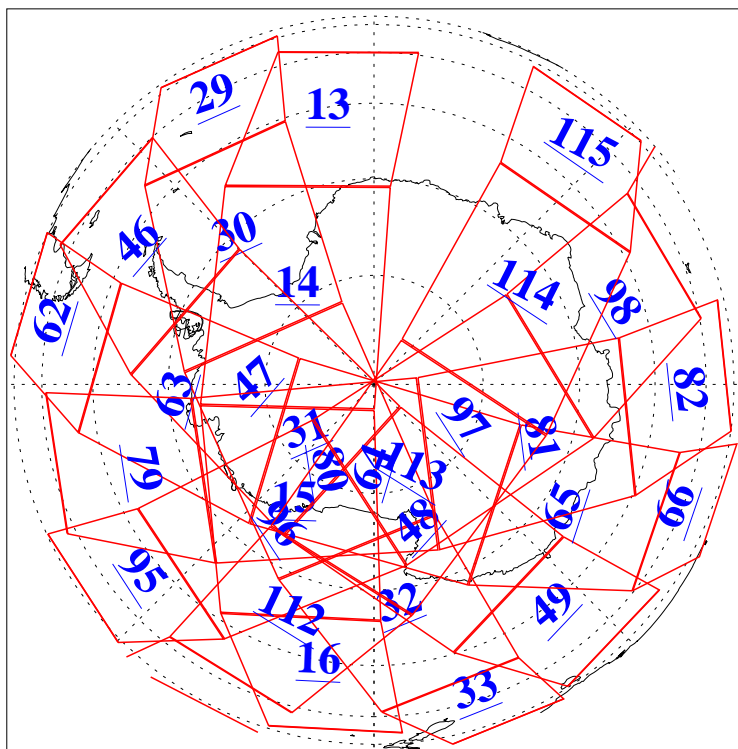

L1B Availability
AMSU Granules: 240
HSB Granules: 0
AIRS Granules: 240

12 Jul 2008
DoY 194
Aqua Day 2261
Granules: 1 to 120

Granules: 121 to 240

Legend: AMSU Available, HSB Available, AIRS Available

L1B Availability
AMSU Granules: 240
HSB Granules: 0
AIRS Granules: 240

12 Jul 2008
DoY 194
Aqua Day 2261
Ascending Granules

Descending Granules

Legend: AMSU Available, HSB Available, AIRS Available

L1B Availability
 AMSU Granules: 240
 HSB Granules: 0
 AIRS Granules: 240

12 Jul 2008
 DoY 194
 Aqua Day 2261

Northern Hemisphere Granules

Southern Hemisphere Granules

Legend: AMSU Available, HSB Available, AIRS Available