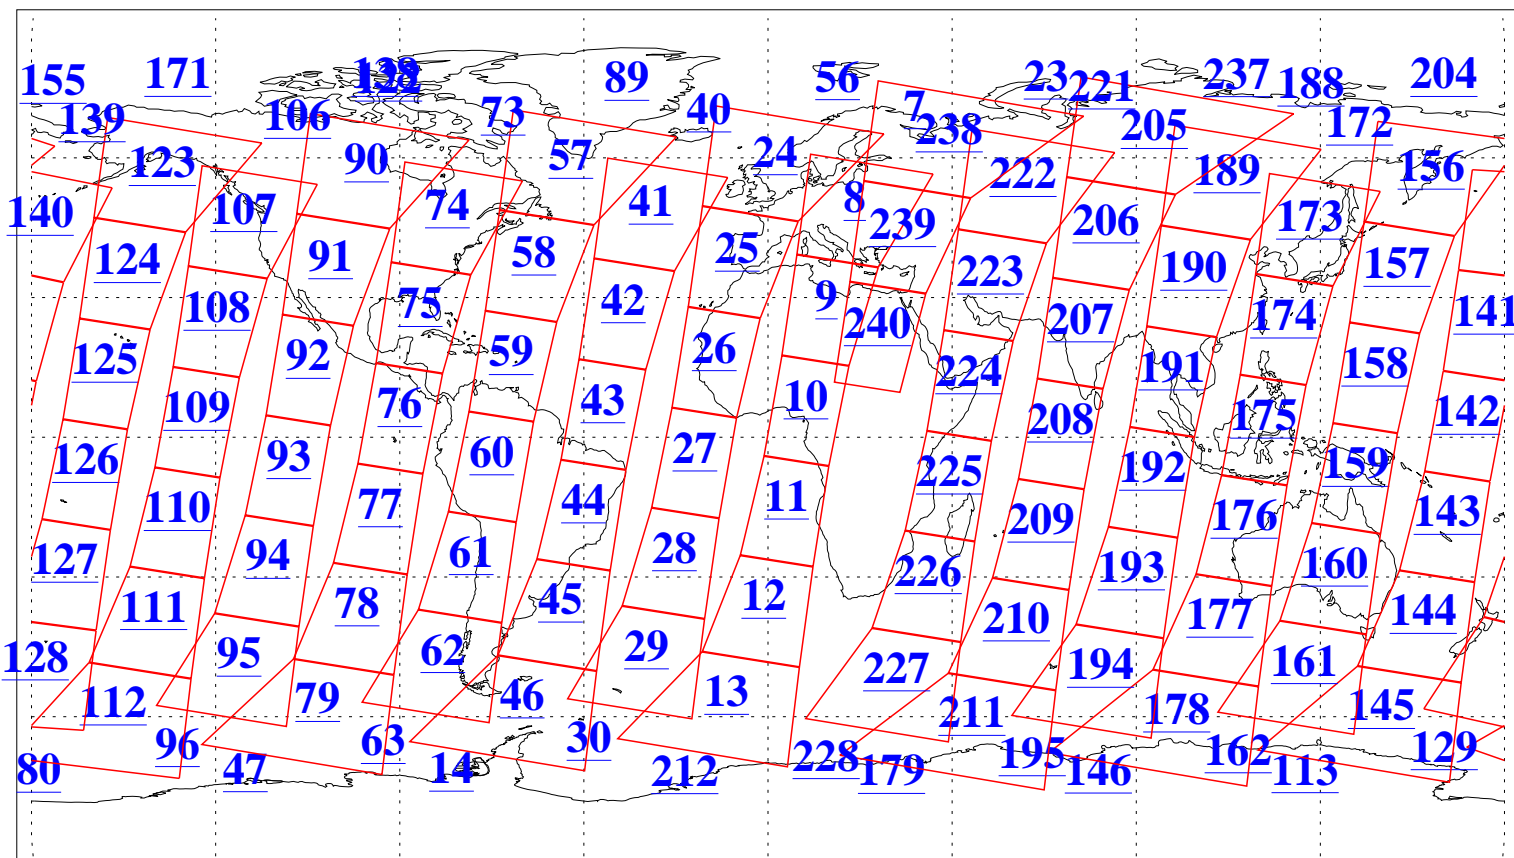

L1B Availability
AMSU Granules: 240
HSB Granules: 0
AIRS Granules: 240

12 Jul 2008
DoY 194
Aqua Day 2261
Granules: 1 to 120

Granules: 121 to 240

Legend: AMSU Available, HSB Available, AIRS Available

L1B Availability
AMSU Granules: 240
HSB Granules: 0
AIRS Granules: 240

12 Jul 2008
DoY 194
Aqua Day 2261
Ascending Granules

Descending Granules

Legend: AMSU Available, HSB Available, AIRS Available

L1B Availability
 AMSU Granules: 240
 HSB Granules: 0
 AIRS Granules: 240

12 Jul 2008
 DoY 194
 Aqua Day 2261

Northern Hemisphere Granules

Southern Hemisphere Granules

Legend: AMSU Available, HSB Available, AIRS Available