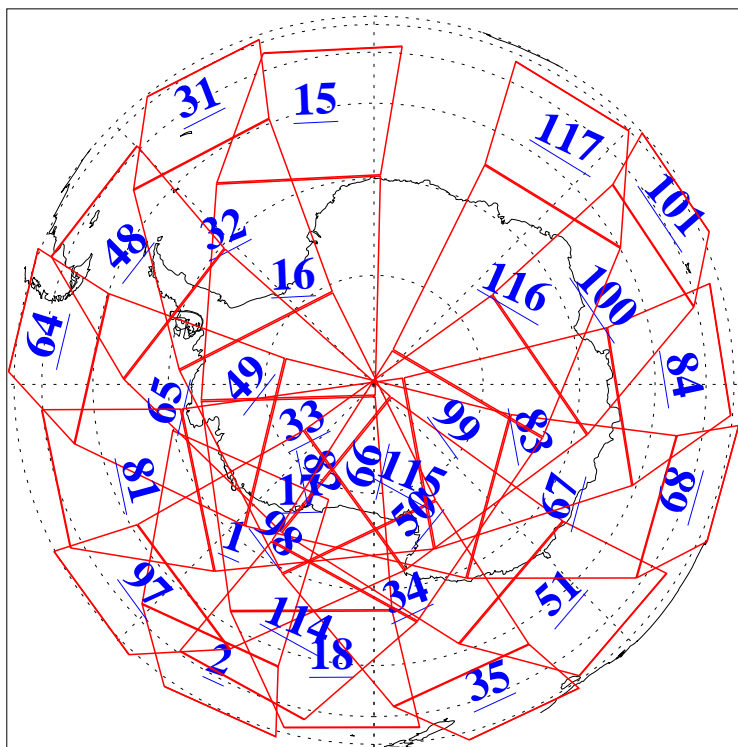

L1B Availability  
AMSU Granules: 240  
HSB Granules: 0  
AIRS Granules: 240

10 Jul 2008  
DoY 192  
Aqua Day 2259  
Granules: 1 to 120

Granules: 121 to 240

Legend: AMSU Available, HSB Available, AIRS Available

L1B Availability  
AMSU Granules: 240  
HSB Granules: 0  
AIRS Granules: 240

10 Jul 2008  
DoY 192  
Aqua Day 2259

Ascending Granules

Descending Granules

Legend: AMSU Available, HSB Available, AIRS Available

L1B Availability  
 AMSU Granules: 240  
 HSB Granules: 0  
 AIRS Granules: 240

10 Jul 2008  
 DoY 192  
 Aqua Day 2259

Northern Hemisphere Granules

Southern Hemisphere Granules

Legend: AMSU Available, HSB Available, AIRS Available