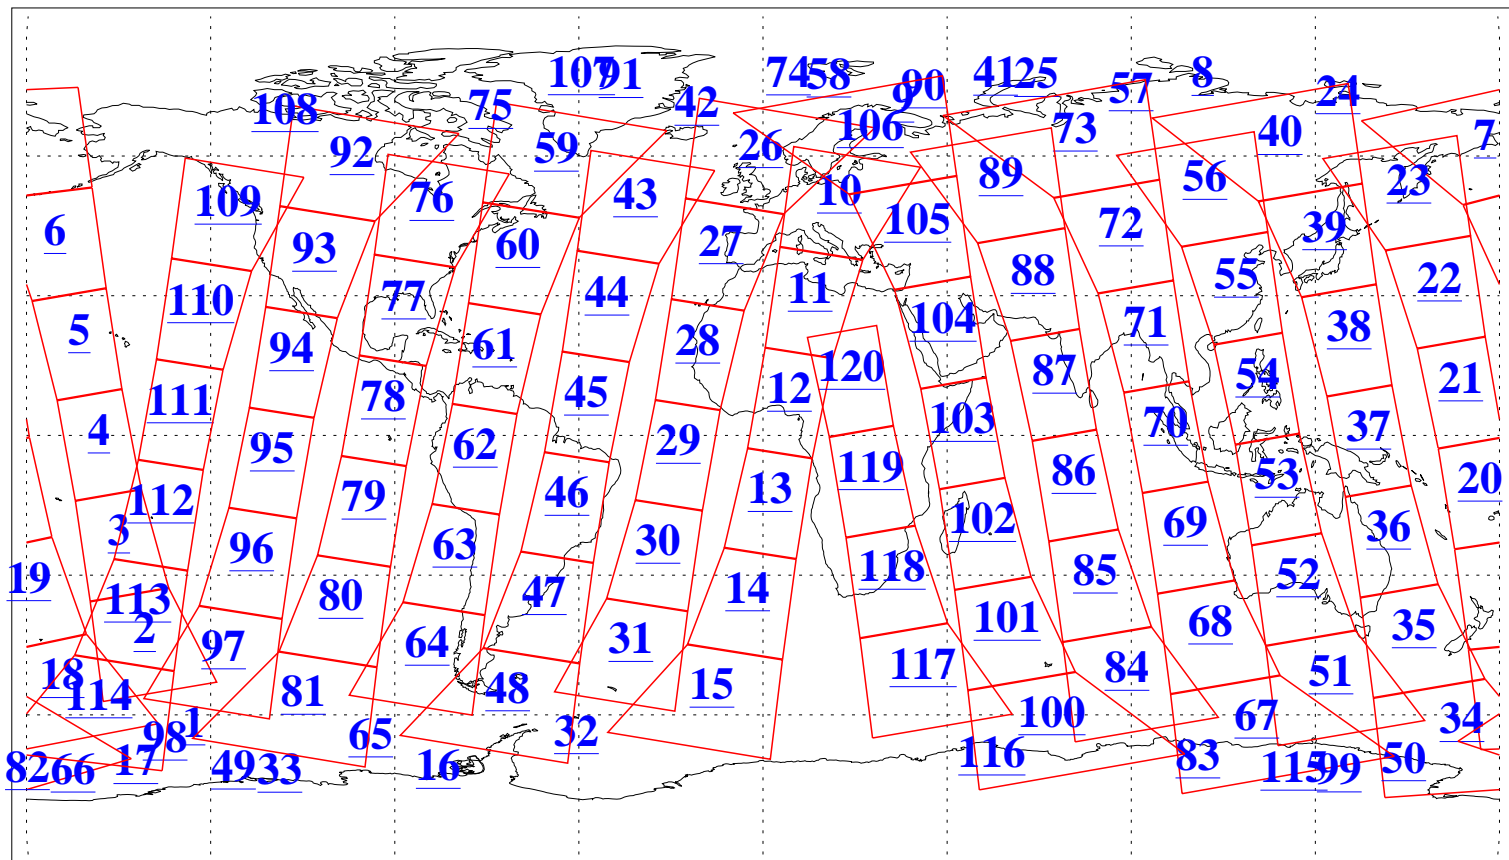

L1B Availability  
AMSU Granules: 240  
HSB Granules: 0  
AIRS Granules: 240

10 Jul 2008  
DoY 192  
Aqua Day 2259  
Granules: 1 to 120

Granules: 121 to 240

Legend: AMSU Available, HSB Available, AIRS Available

L1B Availability  
AMSU Granules: 240  
HSB Granules: 0  
AIRS Granules: 240

10 Jul 2008  
DoY 192  
Aqua Day 2259

Ascending Granules

Descending Granules

Legend: AMSU Available, HSB Available, AIRS Available

L1B Availability  
 AMSU Granules: 240  
 HSB Granules: 0  
 AIRS Granules: 240

10 Jul 2008  
 DoY 192  
 Aqua Day 2259

Northern Hemisphere Granules

Southern Hemisphere Granules

Legend: AMSU Available, HSB Available, AIRS Available