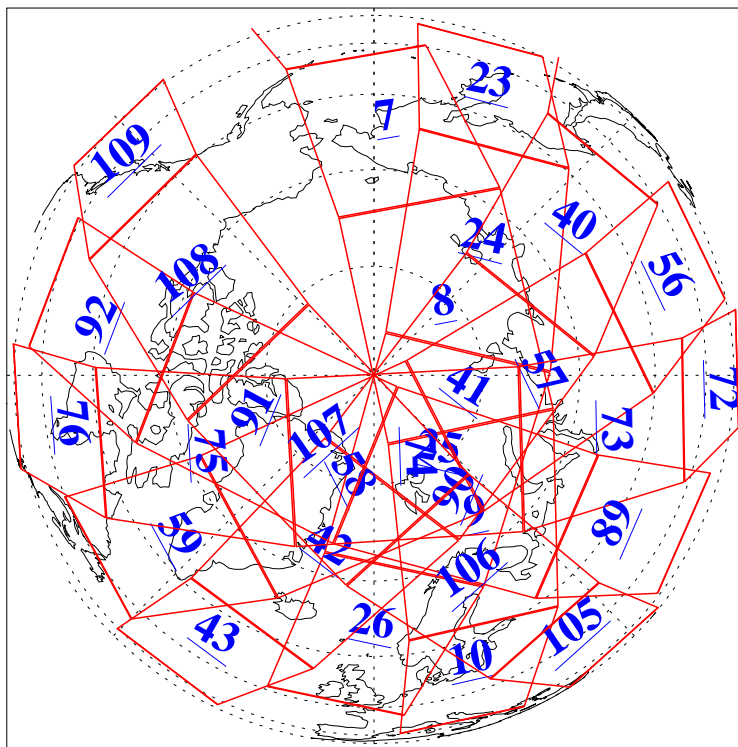

L1B Availability  
AMSU Granules: 240  
HSB Granules: 0  
AIRS Granules: 240

10 Jul 2008  
DoY 192  
Aqua Day 2259  
Granules: 1 to 120

Granules: 121 to 240

Legend: AMSU Available, HSB Available, AIRS Available

L1B Availability  
AMSU Granules: 240  
HSB Granules: 0  
AIRS Granules: 240

10 Jul 2008  
DoY 192  
Aqua Day 2259

Ascending Granules

Descending Granules

Legend: AMSU Available, HSB Available, AIRS Available

L1B Availability  
 AMSU Granules: 240  
 HSB Granules: 0  
 AIRS Granules: 240

10 Jul 2008  
 DoY 192  
 Aqua Day 2259

Northern Hemisphere Granules

Southern Hemisphere Granules

Legend: AMSU Available, HSB Available, AIRS Available