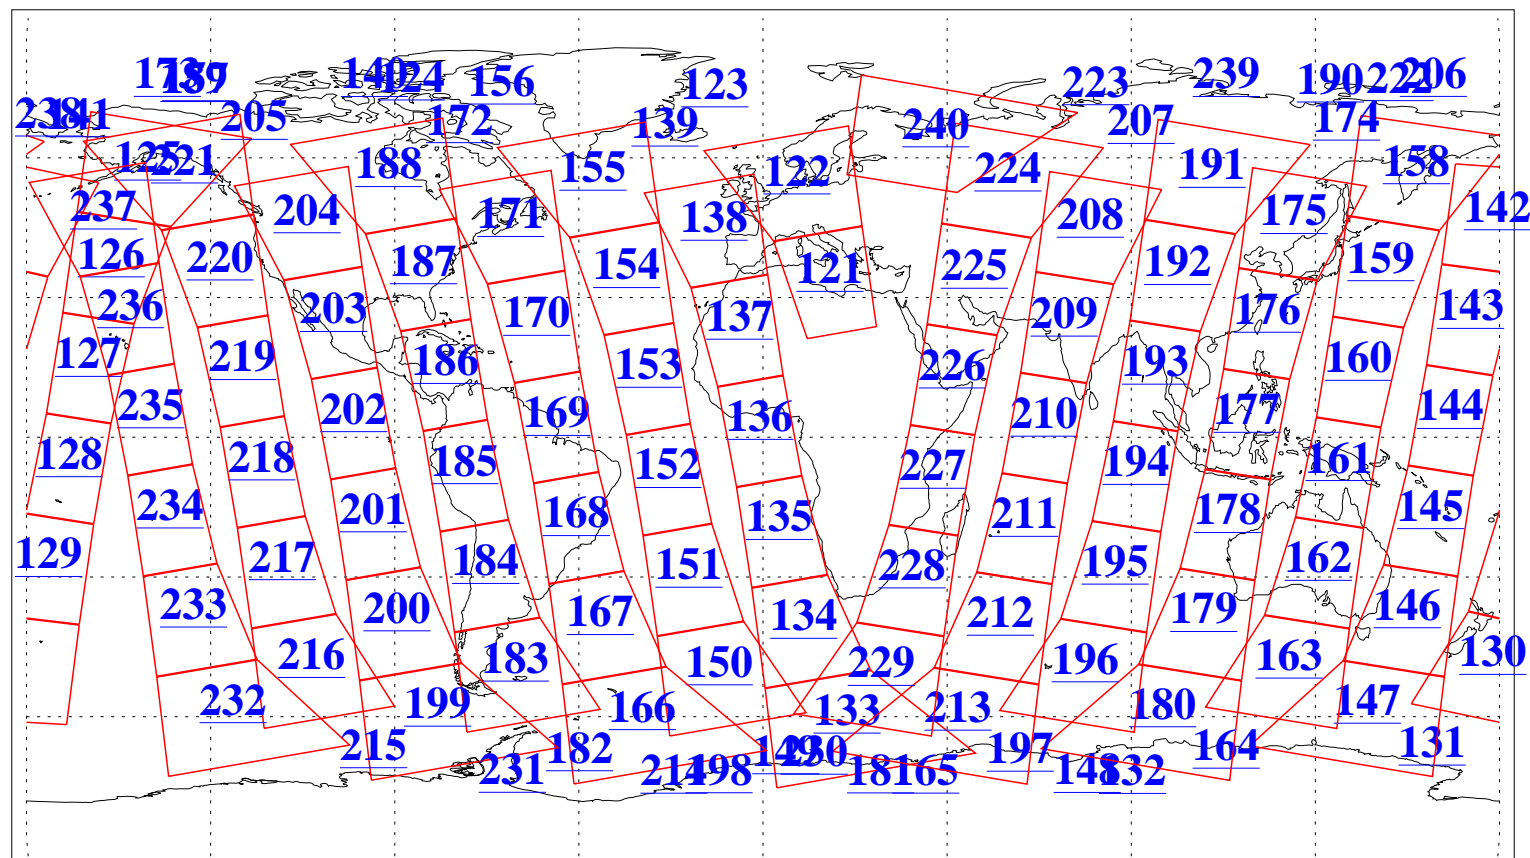

L1B Availability  
AMSU Granules: 240  
HSB Granules: 0  
AIRS Granules: 240

10 Jul 2008  
DoY 192  
Aqua Day 2259  
Granules: 1 to 120

Granules: 121 to 240

Legend: AMSU Available, HSB Available, AIRS Available

L1B Availability  
AMSU Granules: 240  
HSB Granules: 0  
AIRS Granules: 240

10 Jul 2008  
DoY 192  
Aqua Day 2259

Ascending Granules

Descending Granules

Legend: AMSU Available, HSB Available, AIRS Available

L1B Availability  
 AMSU Granules: 240  
 HSB Granules: 0  
 AIRS Granules: 240

10 Jul 2008  
 DoY 192  
 Aqua Day 2259

Northern Hemisphere Granules

Southern Hemisphere Granules

Legend: AMSU Available, HSB Available, AIRS Available