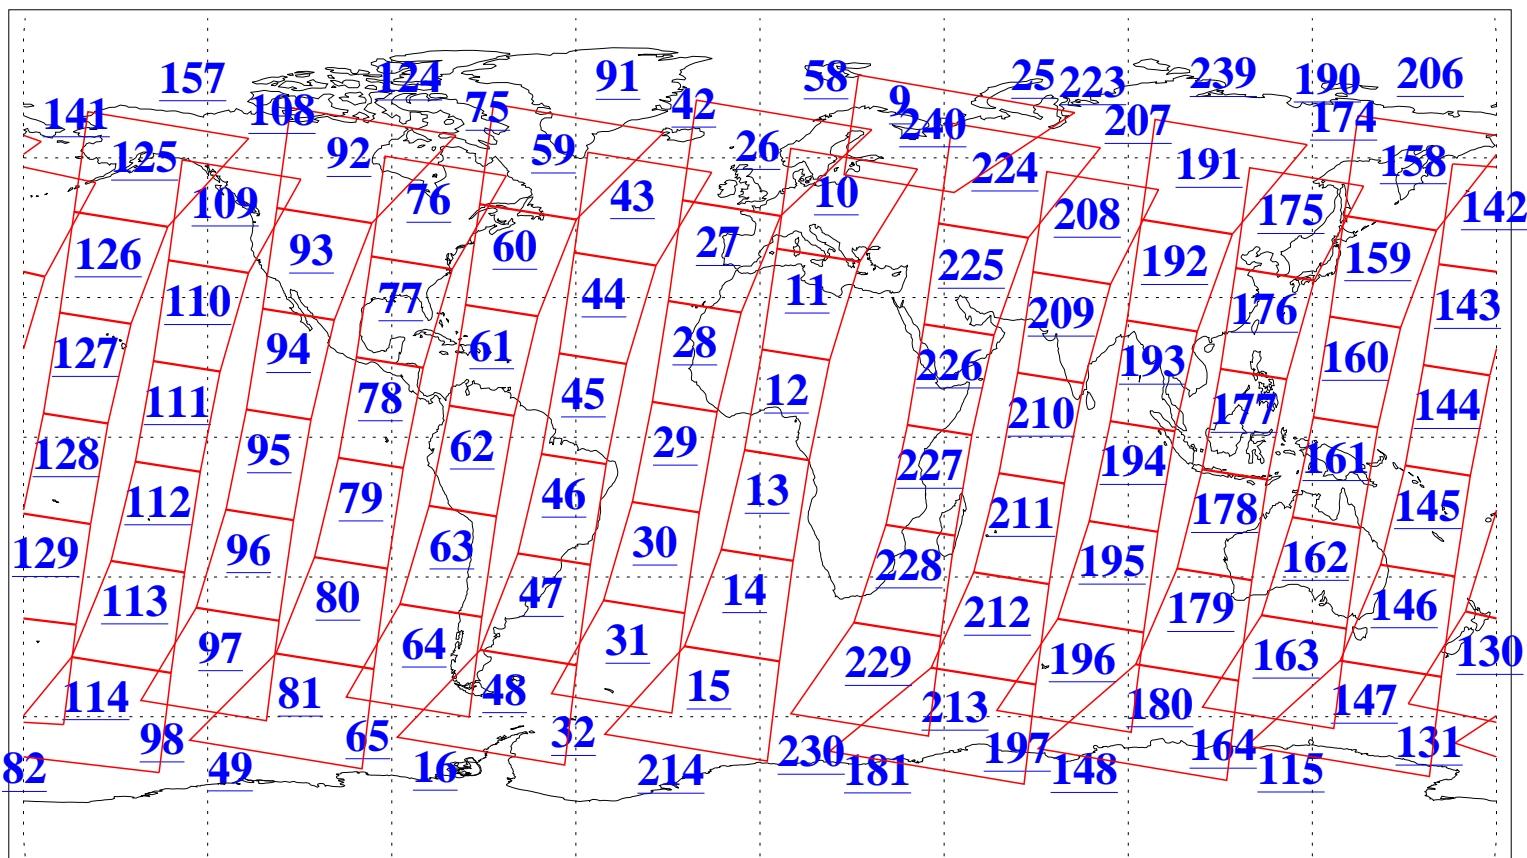

L1B Availability  
AMSU Granules: 240  
HSB Granules: 0  
AIRS Granules: 240

10 Jul 2008  
DoY 192  
Aqua Day 2259  
Granules: 1 to 120

Granules: 121 to 240

Legend: AMSU Available, HSB Available, AIRS Available

L1B Availability  
AMSU Granules: 240  
HSB Granules: 0  
AIRS Granules: 240

10 Jul 2008  
DoY 192  
Aqua Day 2259

Ascending Granules

Descending Granules

Legend: AMSU Available, HSB Available, AIRS Available

L1B Availability  
 AMSU Granules: 240  
 HSB Granules: 0  
 AIRS Granules: 240

10 Jul 2008  
 DoY 192  
 Aqua Day 2259

Northern Hemisphere Granules

Southern Hemisphere Granules

Legend: AMSU Available, HSB Available, AIRS Available