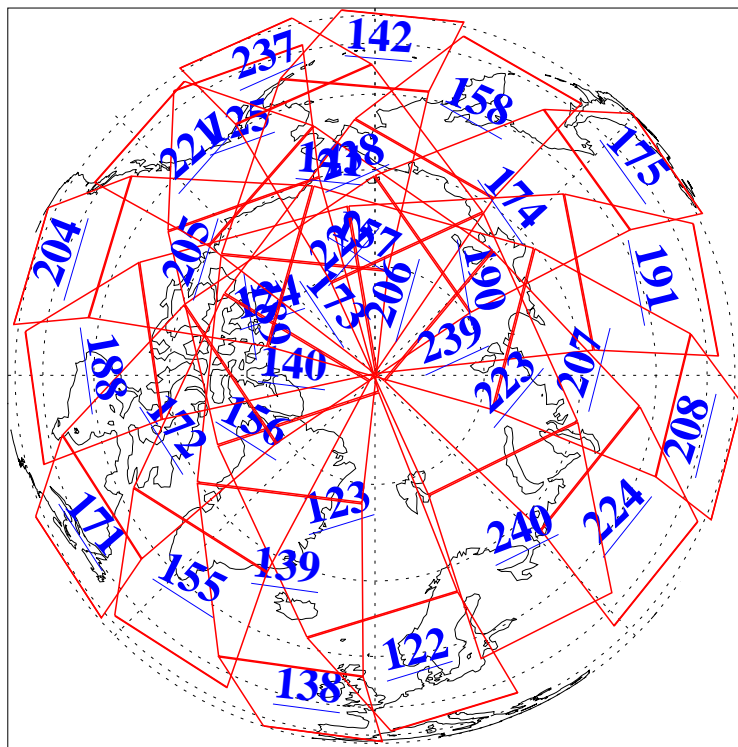

L1B Availability  
AMSU Granules: 240  
HSB Granules: 0  
AIRS Granules: 240

10 Jul 2008  
DoY 192  
Aqua Day 2259  
Granules: 1 to 120

Granules: 121 to 240

Legend: AMSU Available, HSB Available, AIRS Available

L1B Availability  
AMSU Granules: 240  
HSB Granules: 0  
AIRS Granules: 240

10 Jul 2008  
DoY 192  
Aqua Day 2259

Ascending Granules

Descending Granules

Legend: AMSU Available, HSB Available, AIRS Available

L1B Availability  
 AMSU Granules: 240  
 HSB Granules: 0  
 AIRS Granules: 240

10 Jul 2008  
 DoY 192  
 Aqua Day 2259

Northern Hemisphere Granules

Southern Hemisphere Granules

Legend: AMSU Available, HSB Available, AIRS Available