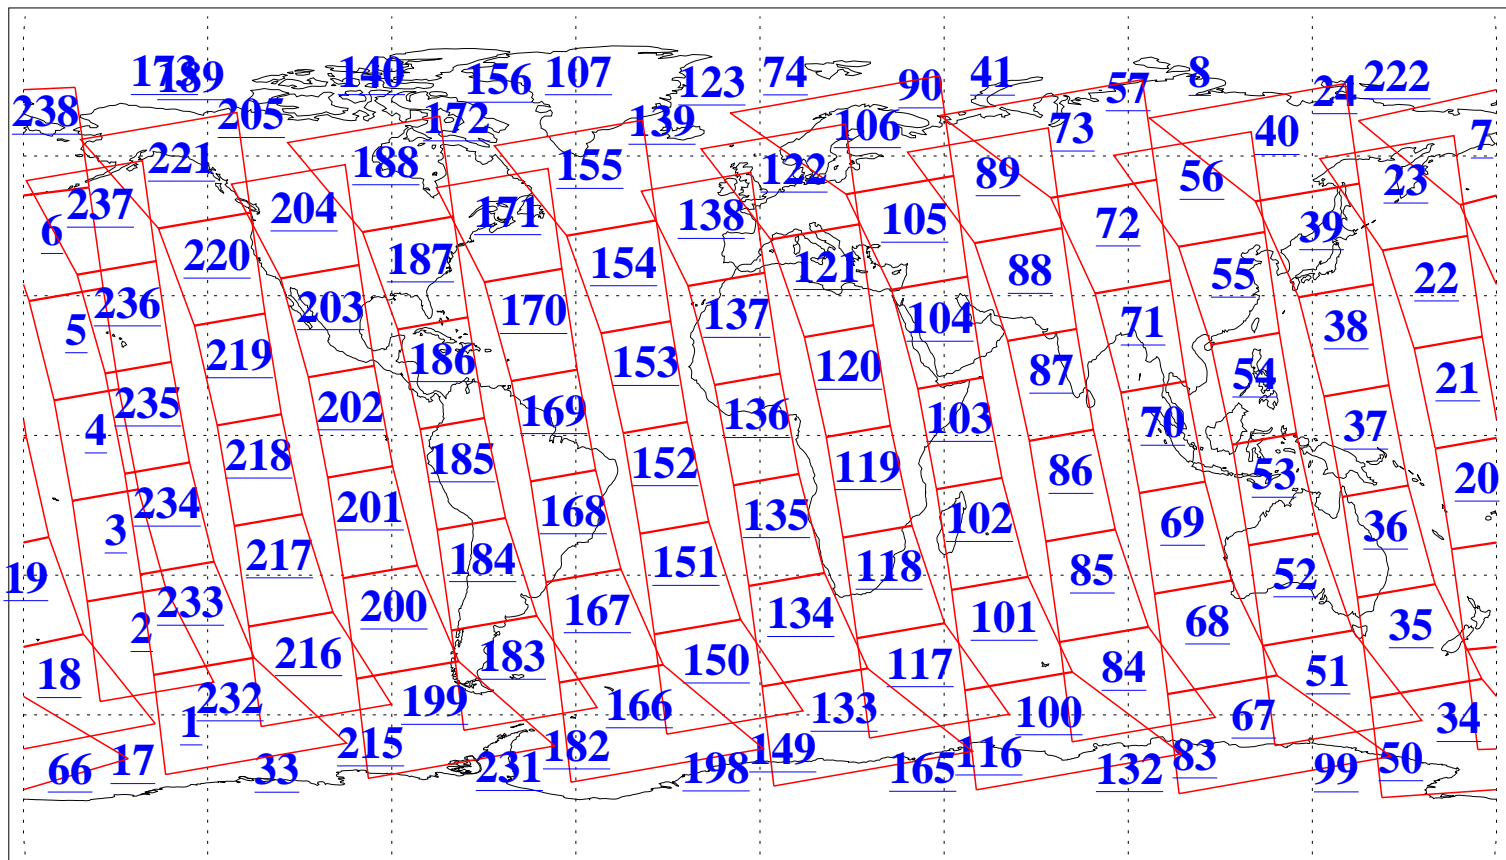

L1B Availability  
AMSU Granules: 240  
HSB Granules: 0  
AIRS Granules: 240

10 Jul 2008  
DoY 192  
Aqua Day 2259  
Granules: 1 to 120

Granules: 121 to 240

Legend: AMSU Available, HSB Available, AIRS Available

L1B Availability  
AMSU Granules: 240  
HSB Granules: 0  
AIRS Granules: 240

10 Jul 2008  
DoY 192  
Aqua Day 2259

Ascending Granules

Descending Granules

Legend: AMSU Available, HSB Available, AIRS Available

L1B Availability  
 AMSU Granules: 240  
 HSB Granules: 0  
 AIRS Granules: 240

10 Jul 2008  
 DoY 192  
 Aqua Day 2259

Northern Hemisphere Granules

Southern Hemisphere Granules

Legend: AMSU Available, HSB Available, AIRS Available