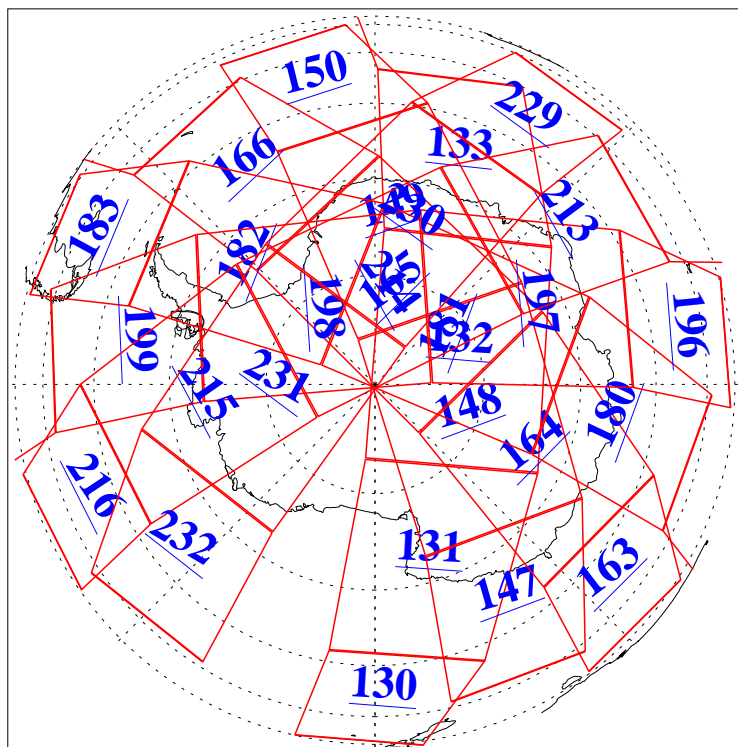

L1B Availability  
AMSU Granules: 240  
HSB Granules: 0  
AIRS Granules: 240

10 Jul 2008  
DoY 192  
Aqua Day 2259  
Granules: 1 to 120

Granules: 121 to 240

Legend: AMSU Available, HSB Available, AIRS Available

L1B Availability  
AMSU Granules: 240  
HSB Granules: 0  
AIRS Granules: 240

10 Jul 2008  
DoY 192  
Aqua Day 2259

Ascending Granules

Descending Granules

Legend: AMSU Available, HSB Available, AIRS Available

L1B Availability  
 AMSU Granules: 240  
 HSB Granules: 0  
 AIRS Granules: 240

10 Jul 2008  
 DoY 192  
 Aqua Day 2259

Northern Hemisphere Granules

Southern Hemisphere Granules

Legend: AMSU Available, HSB Available, AIRS Available