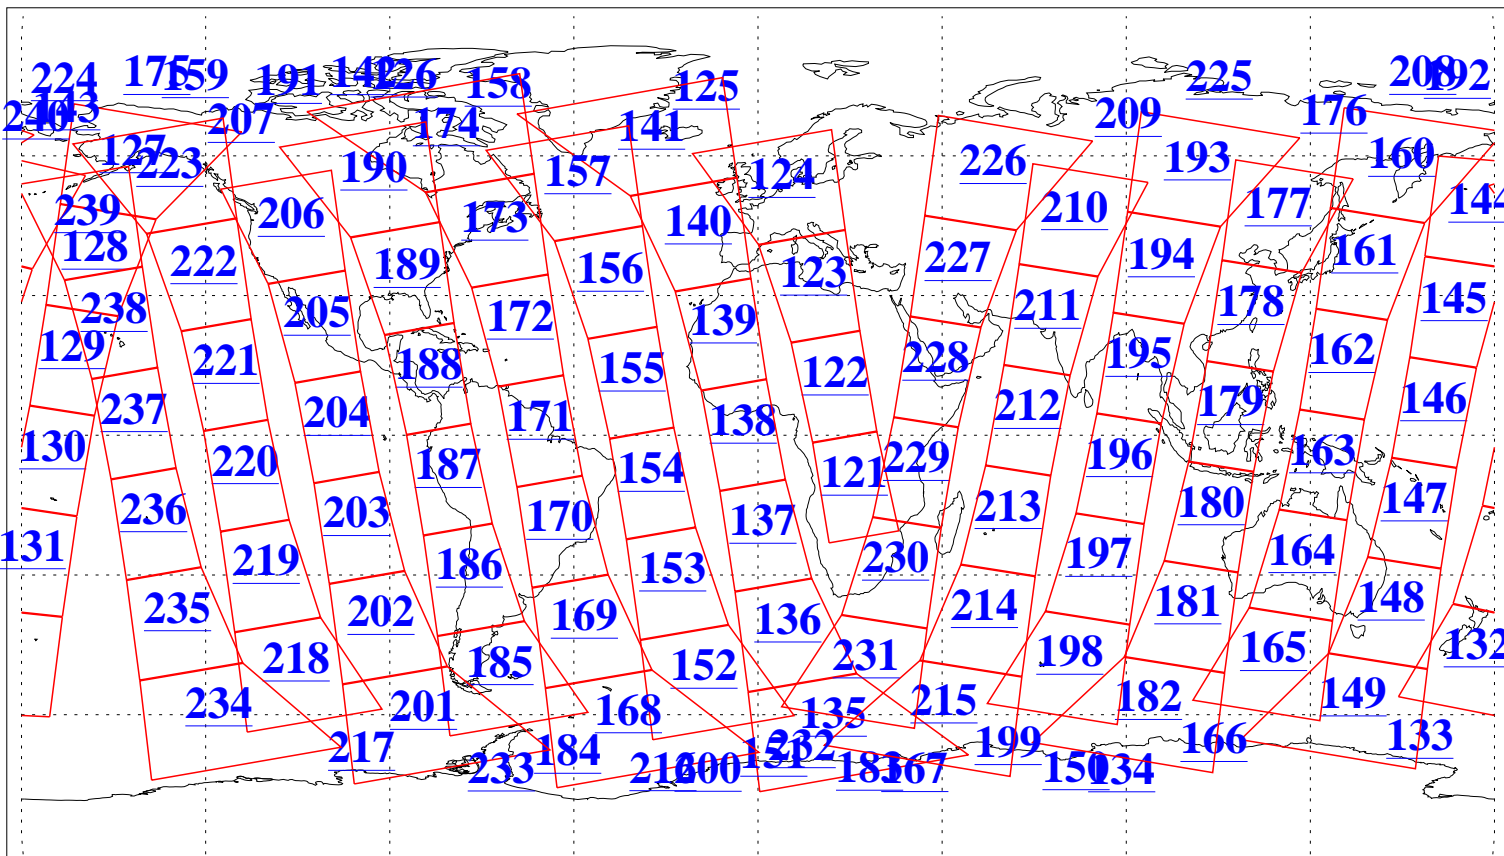

L1B Availability  
AMSU Granules: 240  
HSB Granules: 0  
AIRS Granules: 240

8 Jul 2008  
DoY 190  
Aqua Day 2257  
Granules: 1 to 120

Granules: 121 to 240

Legend: AMSU Available, HSB Available, AIRS Available

L1B Availability  
AMSU Granules: 240  
HSB Granules: 0  
AIRS Granules: 240

8 Jul 2008  
DoY 190  
Aqua Day 2257

Ascending Granules

Descending Granules

Legend: AMSU Available, HSB Available, AIRS Available