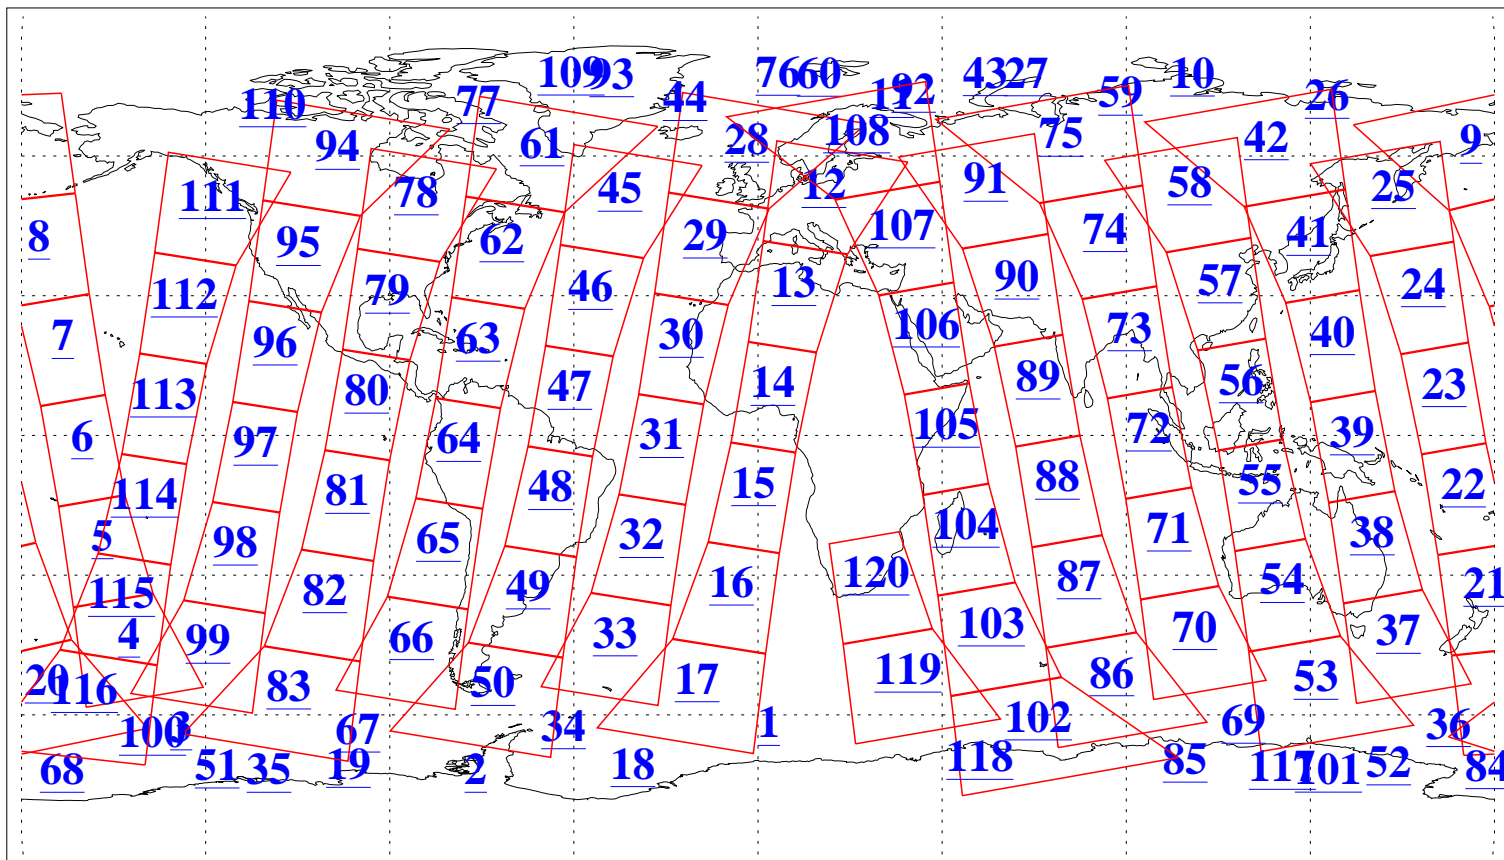

L1B Availability  
AMSU Granules: 240  
HSB Granules: 0  
AIRS Granules: 240

8 Jul 2008  
DoY 190  
Aqua Day 2257  
Granules: 1 to 120

Granules: 121 to 240

Legend: AMSU Available, HSB Available, AIRS Available

L1B Availability  
AMSU Granules: 240  
HSB Granules: 0  
AIRS Granules: 240

8 Jul 2008  
DoY 190  
Aqua Day 2257

Ascending Granules

Descending Granules

Legend: AMSU Available, HSB Available, AIRS Available