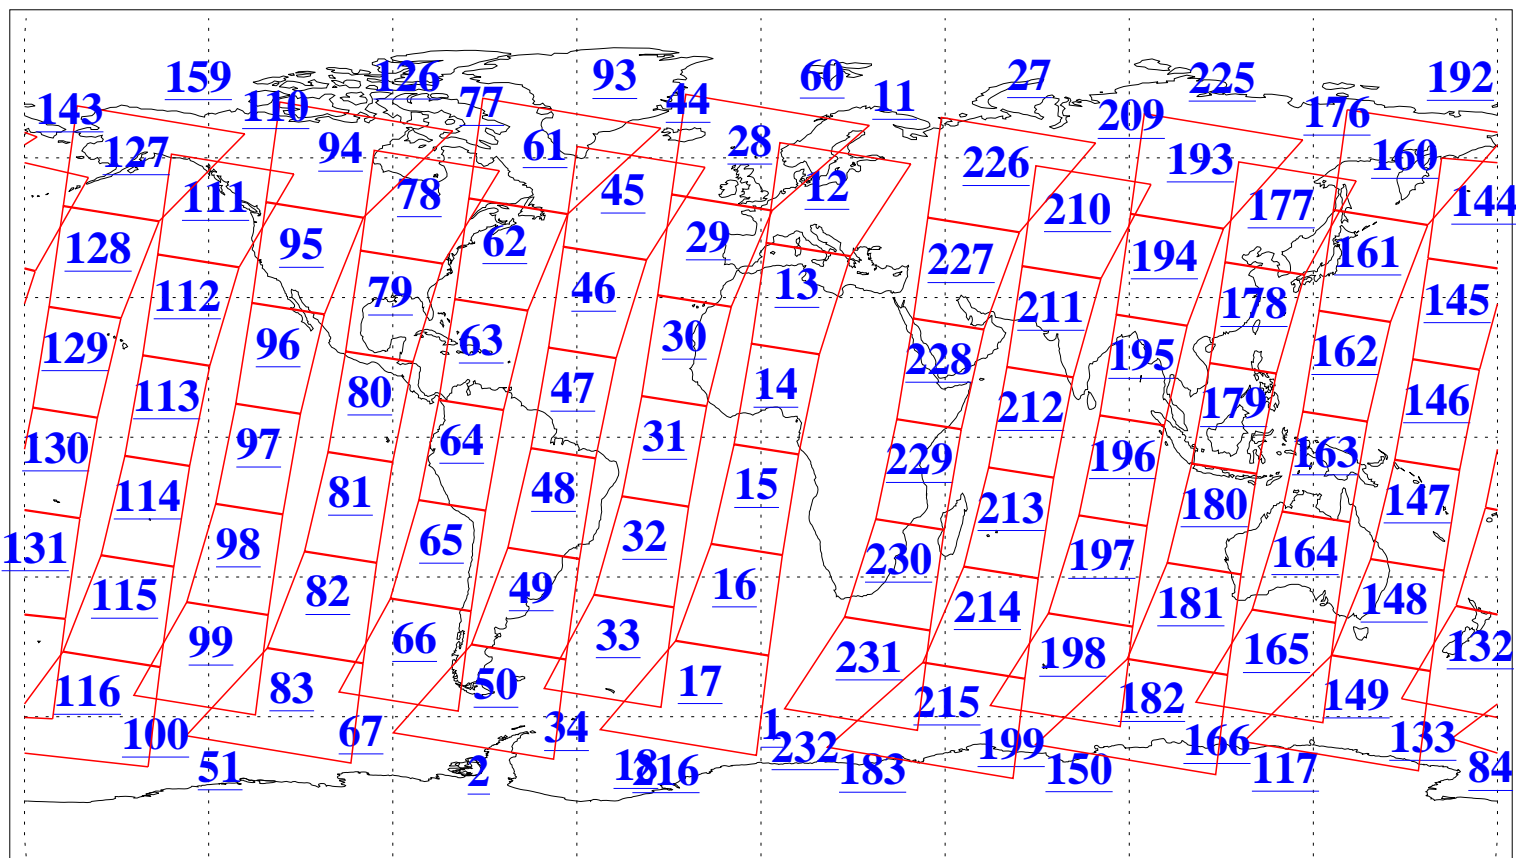

L1B Availability  
AMSU Granules: 240  
HSB Granules: 0  
AIRS Granules: 240

8 Jul 2008  
DoY 190  
Aqua Day 2257  
Granules: 1 to 120

Granules: 121 to 240

Legend: AMSU Available, HSB Available, AIRS Available

L1B Availability  
AMSU Granules: 240  
HSB Granules: 0  
AIRS Granules: 240

8 Jul 2008  
DoY 190  
Aqua Day 2257

Ascending Granules

Descending Granules

Legend: AMSU Available, HSB Available, AIRS Available