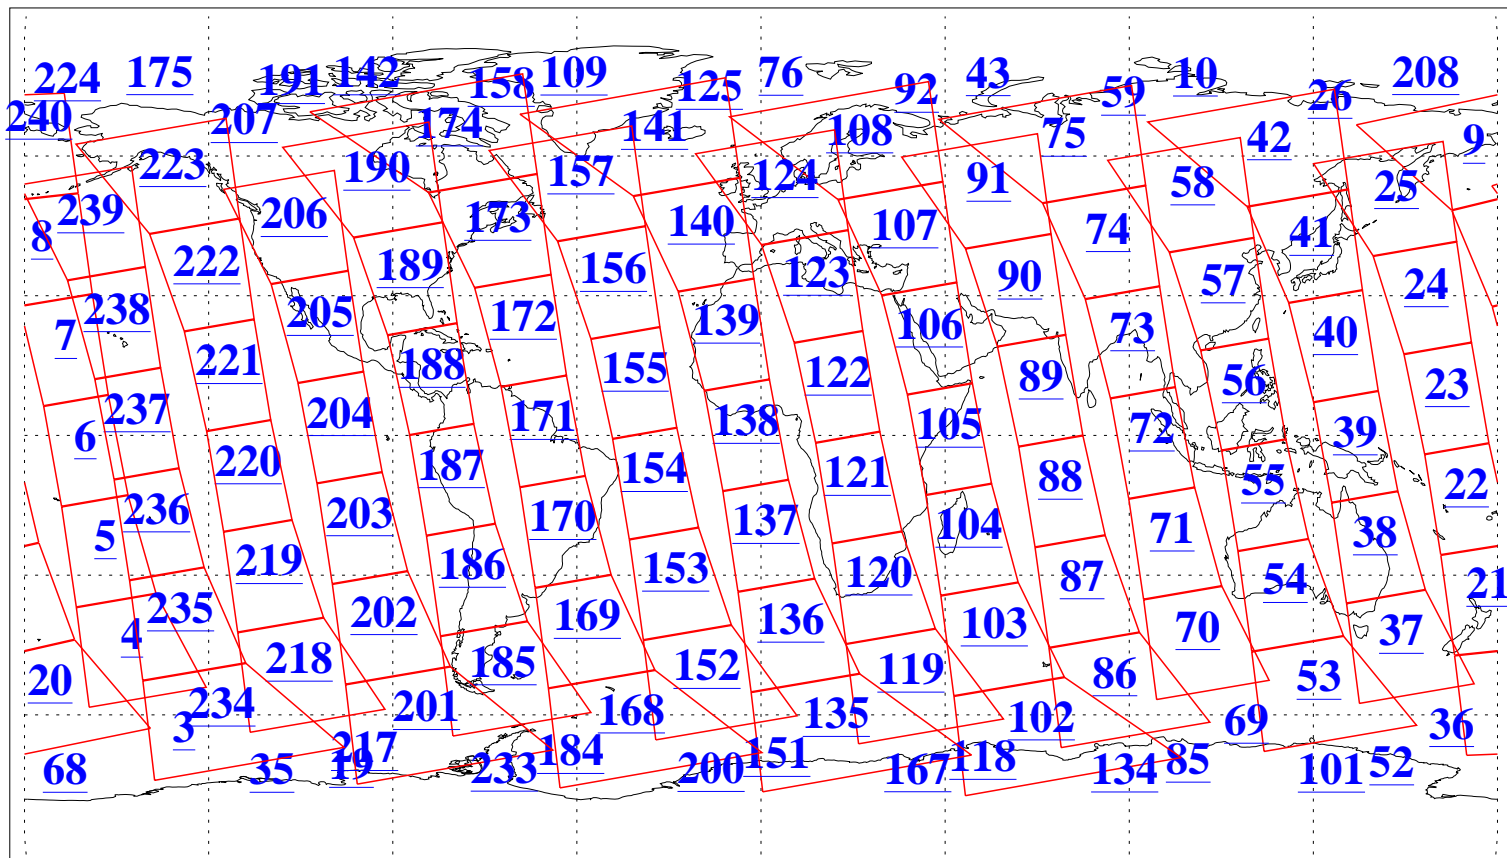

L1B Availability  
AMSU Granules: 240  
HSB Granules: 0  
AIRS Granules: 240

8 Jul 2008  
DoY 190  
Aqua Day 2257  
Granules: 1 to 120

Granules: 121 to 240

Legend: AMSU Available, HSB Available, AIRS Available

L1B Availability  
AMSU Granules: 240  
HSB Granules: 0  
AIRS Granules: 240

8 Jul 2008  
DoY 190  
Aqua Day 2257

Ascending Granules

Descending Granules

Legend: AMSU Available, HSB Available, AIRS Available