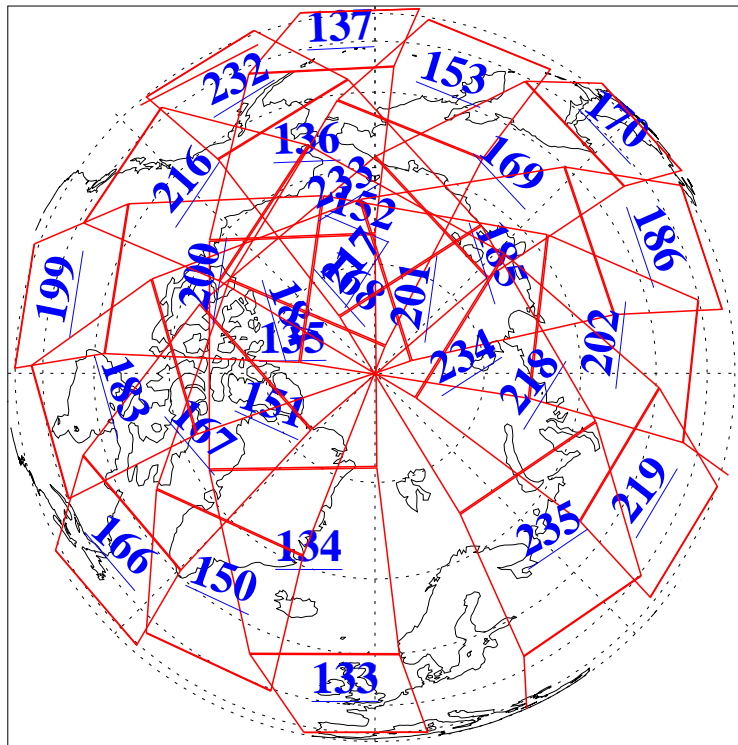

L1B Availability  
AMSU Granules: 240  
HSB Granules: 0  
AIRS Granules: 240

7 Jul 2008  
DoY 189  
Aqua Day 2256

Ascending Granules

Descending Granules

Legend: AMSU Available, HSB Available, AIRS Available

L1B Availability  
 AMSU Granules: 240  
 HSB Granules: 0  
 AIRS Granules: 240

7 Jul 2008  
 DoY 189  
 Aqua Day 2256

Northern Hemisphere Granules

Southern Hemisphere Granules

Legend: AMSU Available, HSB Available, AIRS Available