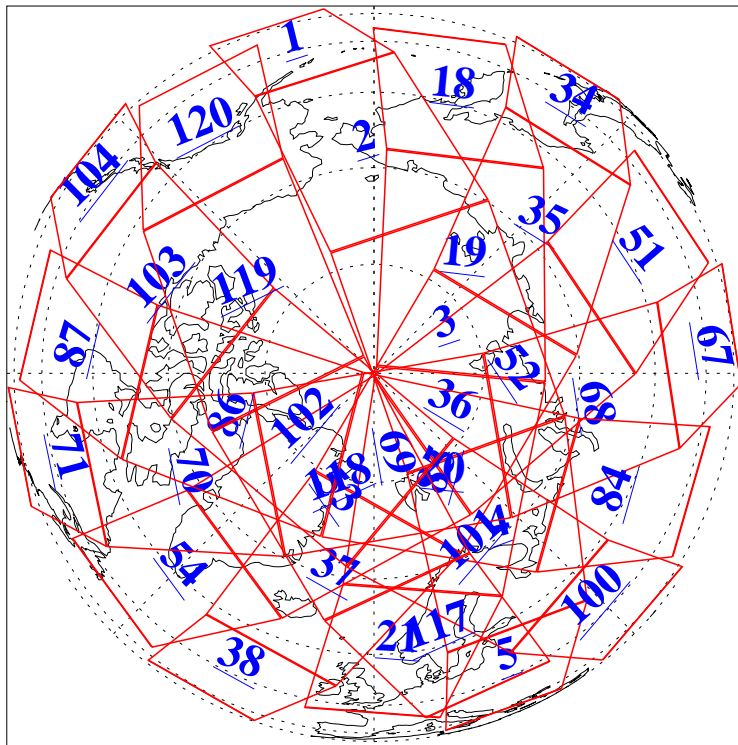

L1B Availability  
AMSU Granules: 240  
HSB Granules: 0  
AIRS Granules: 240

7 Jul 2008  
DoY 189  
Aqua Day 2256  
Granules: 1 to 120

Granules: 121 to 240

Legend: AMSU Available, HSB Available, AIRS Available

L1B Availability  
AMSU Granules: 240  
HSB Granules: 0  
AIRS Granules: 240

7 Jul 2008  
DoY 189  
Aqua Day 2256

Ascending Granules

Descending Granules

Legend: AMSU Available, HSB Available, AIRS Available

L1B Availability  
 AMSU Granules: 240  
 HSB Granules: 0  
 AIRS Granules: 240

7 Jul 2008  
 DoY 189  
 Aqua Day 2256

Northern Hemisphere Granules

Southern Hemisphere Granules

Legend: AMSU Available, HSB Available, AIRS Available