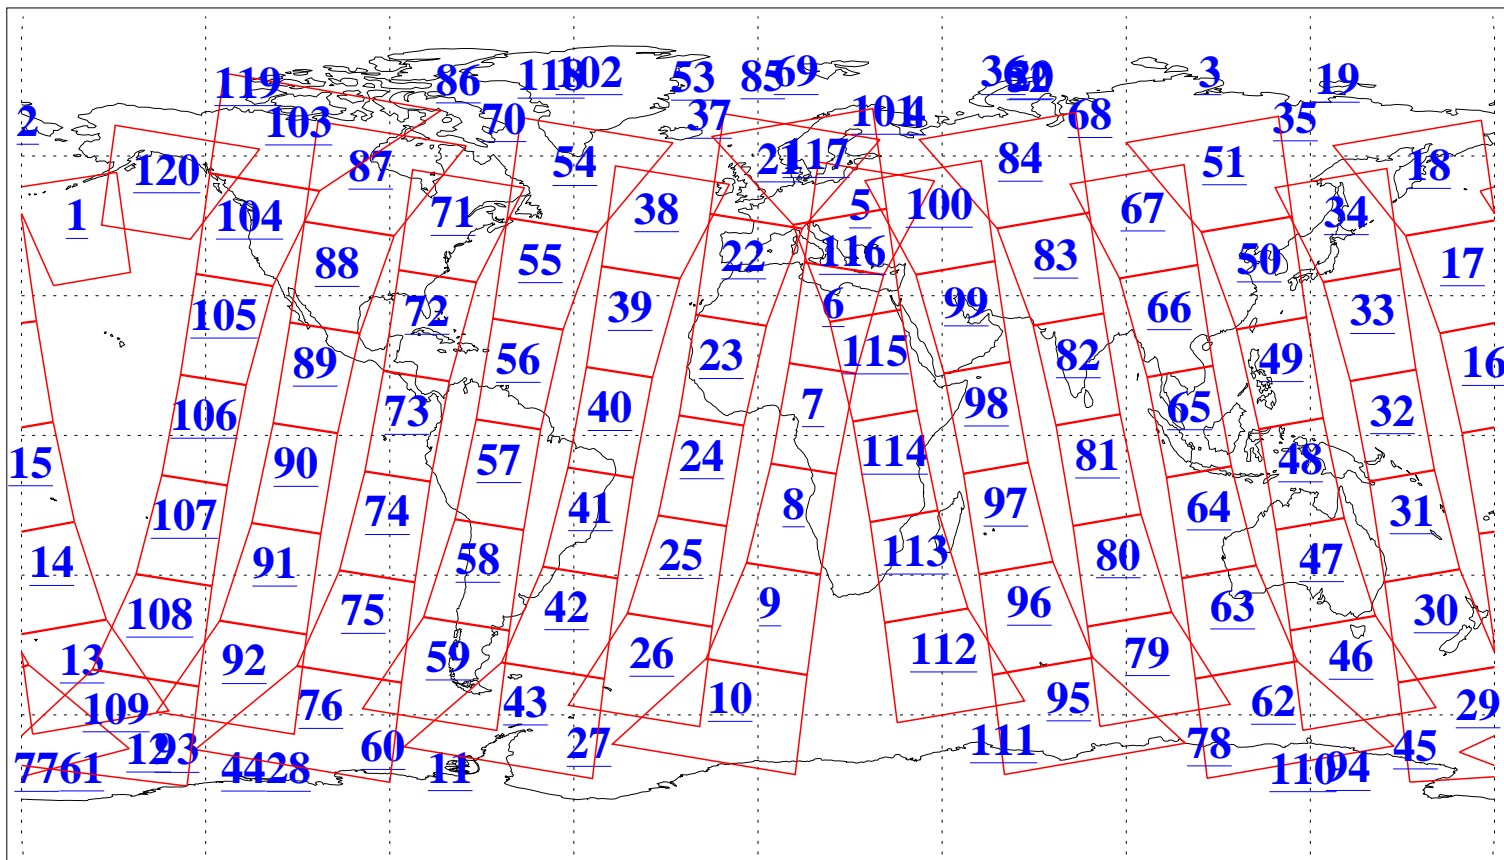

L1B Availability  
AMSU Granules: 240  
HSB Granules: 0  
AIRS Granules: 240

7 Jul 2008  
DoY 189  
Aqua Day 2256  
Granules: 1 to 120

Granules: 121 to 240

Legend: AMSU Available, HSB Available, AIRS Available

L1B Availability  
AMSU Granules: 240  
HSB Granules: 0  
AIRS Granules: 240

7 Jul 2008  
DoY 189  
Aqua Day 2256

Ascending Granules

Descending Granules

Legend: AMSU Available, HSB Available, AIRS Available

L1B Availability  
 AMSU Granules: 240  
 HSB Granules: 0  
 AIRS Granules: 240

7 Jul 2008  
 DoY 189  
 Aqua Day 2256

Northern Hemisphere Granules

Southern Hemisphere Granules

Legend: AMSU Available, HSB Available, AIRS Available