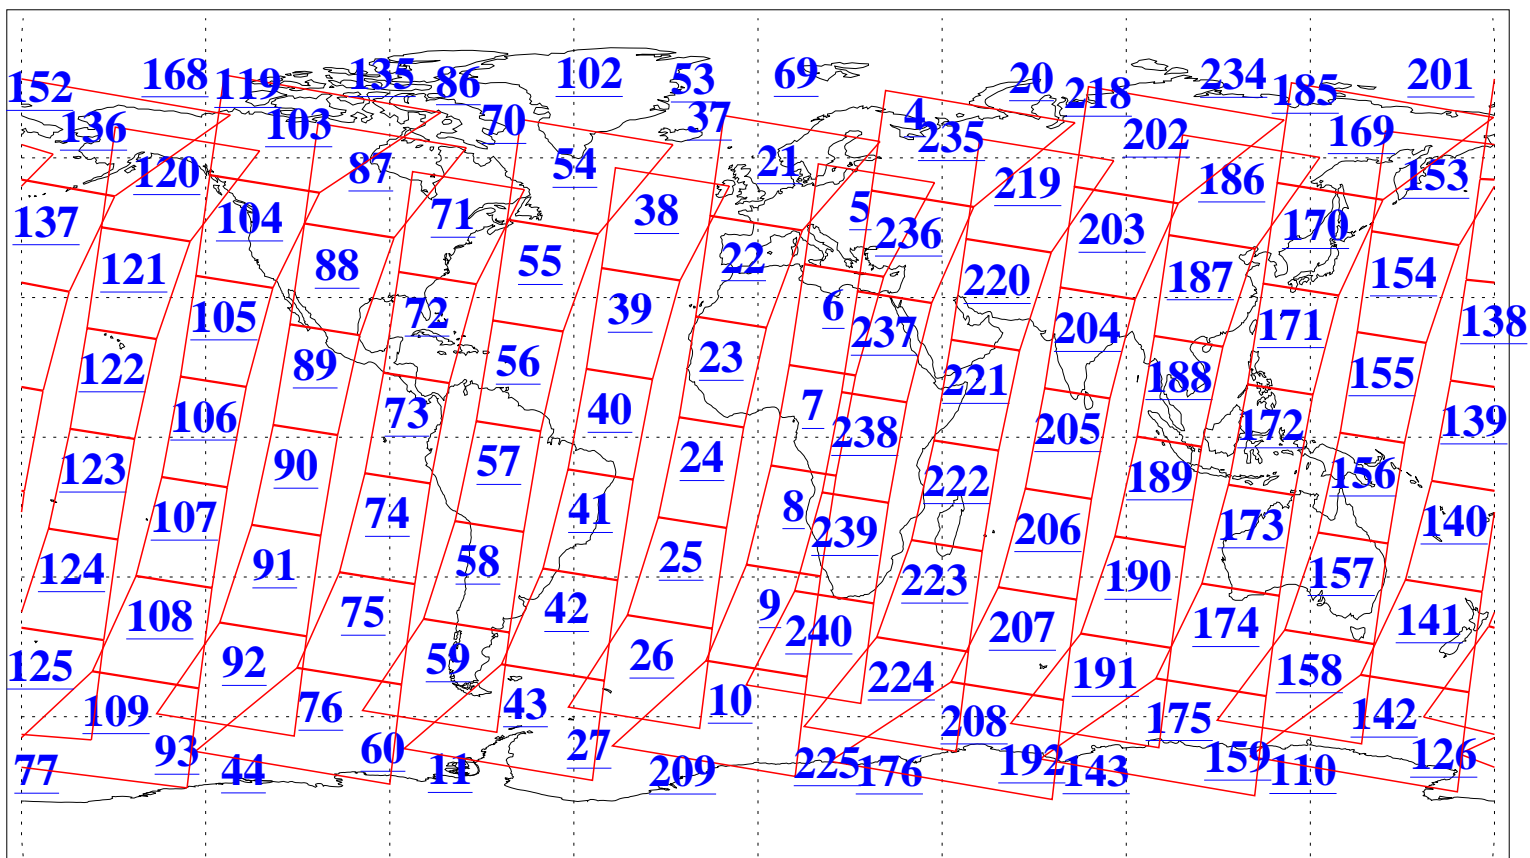

L1B Availability  
AMSU Granules: 240  
HSB Granules: 0  
AIRS Granules: 240

7 Jul 2008  
DoY 189  
Aqua Day 2256  
Granules: 1 to 120

Granules: 121 to 240

Legend: AMSU Available, HSB Available, AIRS Available

L1B Availability  
AMSU Granules: 240  
HSB Granules: 0  
AIRS Granules: 240

7 Jul 2008  
DoY 189  
Aqua Day 2256

Ascending Granules

Descending Granules

Legend: AMSU Available, HSB Available, AIRS Available

L1B Availability  
 AMSU Granules: 240  
 HSB Granules: 0  
 AIRS Granules: 240

7 Jul 2008  
 DoY 189  
 Aqua Day 2256

Northern Hemisphere Granules

Southern Hemisphere Granules

Legend: AMSU Available, HSB Available, AIRS Available