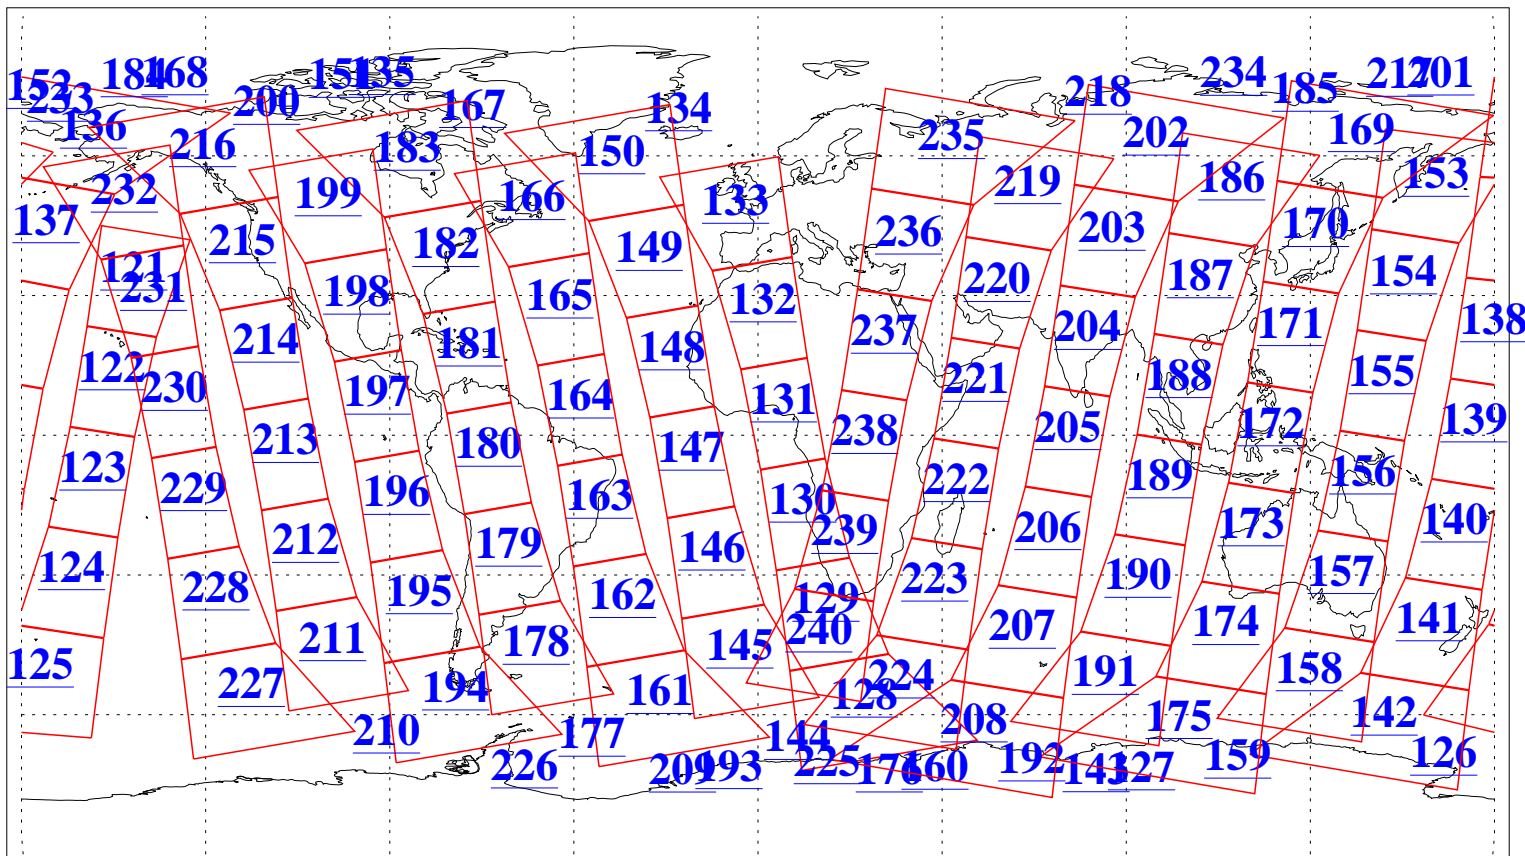

L1B Availability  
AMSU Granules: 240  
HSB Granules: 0  
AIRS Granules: 240

7 Jul 2008  
DoY 189  
Aqua Day 2256  
Granules: 1 to 120

Granules: 121 to 240

Legend: AMSU Available, HSB Available, AIRS Available

L1B Availability  
AMSU Granules: 240  
HSB Granules: 0  
AIRS Granules: 240

7 Jul 2008  
DoY 189  
Aqua Day 2256

Ascending Granules

Descending Granules

Legend: AMSU Available, HSB Available, AIRS Available

L1B Availability  
 AMSU Granules: 240  
 HSB Granules: 0  
 AIRS Granules: 240

7 Jul 2008  
 DoY 189  
 Aqua Day 2256

Northern Hemisphere Granules

Southern Hemisphere Granules

Legend: AMSU Available, HSB Available, AIRS Available