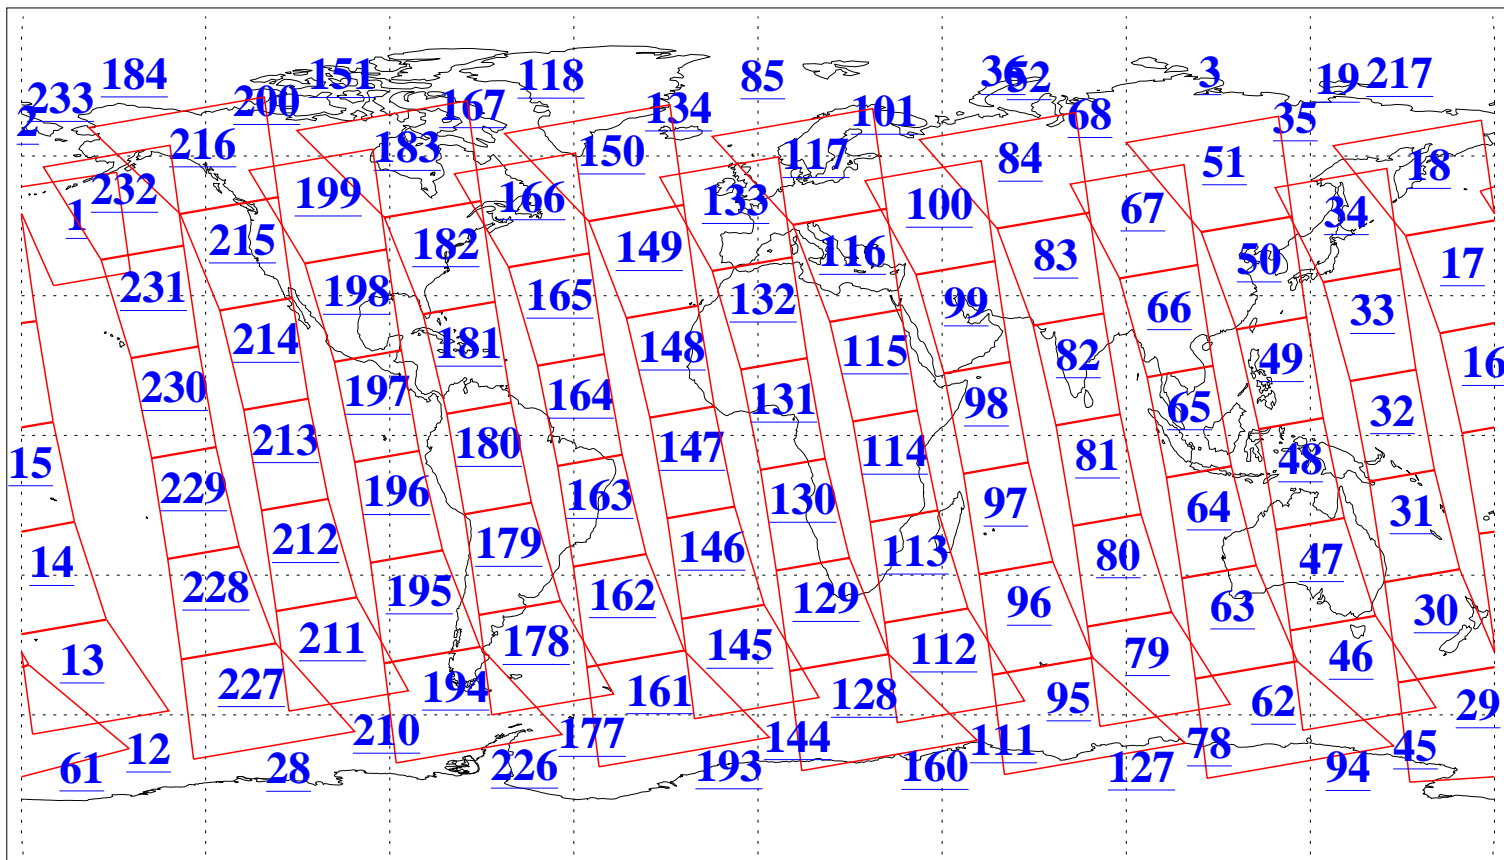

L1B Availability  
AMSU Granules: 240  
HSB Granules: 0  
AIRS Granules: 240

7 Jul 2008  
DoY 189  
Aqua Day 2256  
Granules: 1 to 120

Granules: 121 to 240

Legend: AMSU Available, HSB Available, AIRS Available

L1B Availability  
AMSU Granules: 240  
HSB Granules: 0  
AIRS Granules: 240

7 Jul 2008  
DoY 189  
Aqua Day 2256

Ascending Granules

Descending Granules

Legend: AMSU Available, HSB Available, AIRS Available

L1B Availability  
 AMSU Granules: 240  
 HSB Granules: 0  
 AIRS Granules: 240

7 Jul 2008  
 DoY 189  
 Aqua Day 2256

Northern Hemisphere Granules

Southern Hemisphere Granules

Legend: AMSU Available, HSB Available, AIRS Available