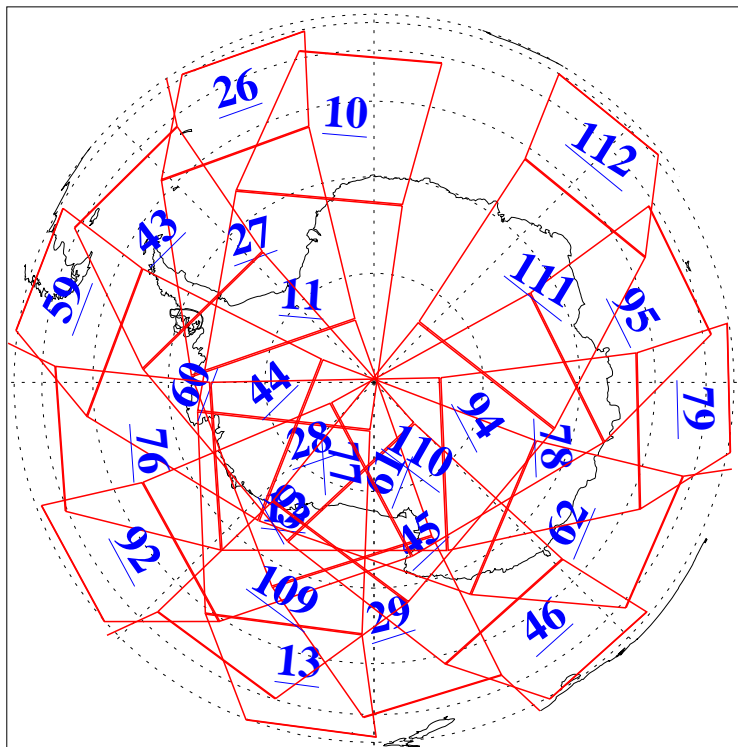

L1B Availability  
AMSU Granules: 240  
HSB Granules: 0  
AIRS Granules: 240

7 Jul 2008  
DoY 189  
Aqua Day 2256  
Granules: 1 to 120

Granules: 121 to 240

Legend: AMSU Available, HSB Available, AIRS Available

L1B Availability  
AMSU Granules: 240  
HSB Granules: 0  
AIRS Granules: 240

7 Jul 2008  
DoY 189  
Aqua Day 2256

Ascending Granules

Descending Granules

Legend: AMSU Available, HSB Available, AIRS Available

L1B Availability  
 AMSU Granules: 240  
 HSB Granules: 0  
 AIRS Granules: 240

7 Jul 2008  
 DoY 189  
 Aqua Day 2256

Northern Hemisphere Granules

Southern Hemisphere Granules

Legend: AMSU Available, HSB Available, AIRS Available