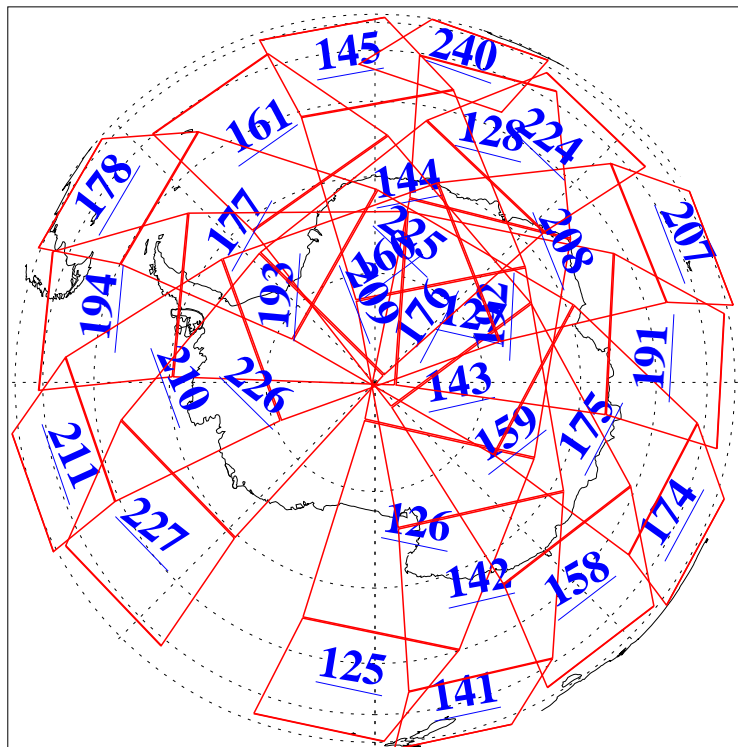

L1B Availability  
AMSU Granules: 240  
HSB Granules: 0  
AIRS Granules: 240

7 Jul 2008  
DoY 189  
Aqua Day 2256  
Granules: 1 to 120

Granules: 121 to 240

Legend: AMSU Available, HSB Available, AIRS Available

L1B Availability  
AMSU Granules: 240  
HSB Granules: 0  
AIRS Granules: 240

7 Jul 2008  
DoY 189  
Aqua Day 2256

Ascending Granules

Descending Granules

Legend: AMSU Available, HSB Available, AIRS Available

L1B Availability  
 AMSU Granules: 240  
 HSB Granules: 0  
 AIRS Granules: 240

7 Jul 2008  
 DoY 189  
 Aqua Day 2256

Northern Hemisphere Granules

Southern Hemisphere Granules

Legend: AMSU Available, HSB Available, AIRS Available