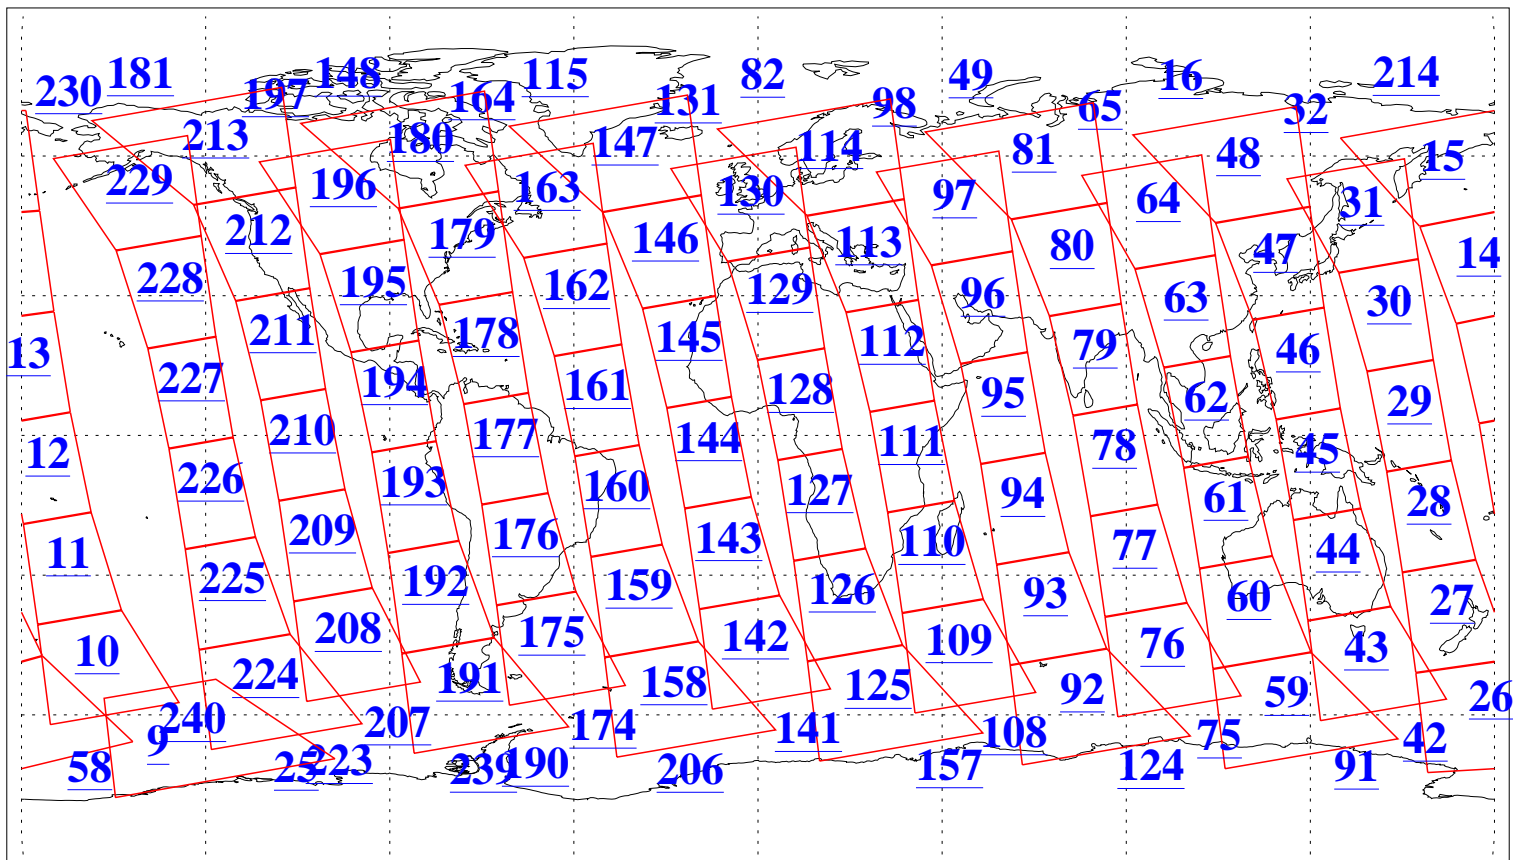

L1B Availability
AMSU Granules: 240
HSB Granules: 0
AIRS Granules: 240

2 Jul 2008
DoY 184
Aqua Day 2251
Granules: 1 to 120

Granules: 121 to 240

Legend: AMSU Available, HSB Available, AIRS Available

L1B Availability
AMSU Granules: 240
HSB Granules: 0
AIRS Granules: 240

2 Jul 2008
DoY 184
Aqua Day 2251

Ascending Granules

Descending Granules

Legend: AMSU Available, HSB Available, AIRS Available

L1B Availability
AMSU Granules: 240
HSB Granules: 0
AIRS Granules: 240

2 Jul 2008
DoY 184
Aqua Day 2251

Northern Hemisphere Granules

Southern Hemisphere Granules

Legend: AMSU Available, HSB Available, AIRS Available