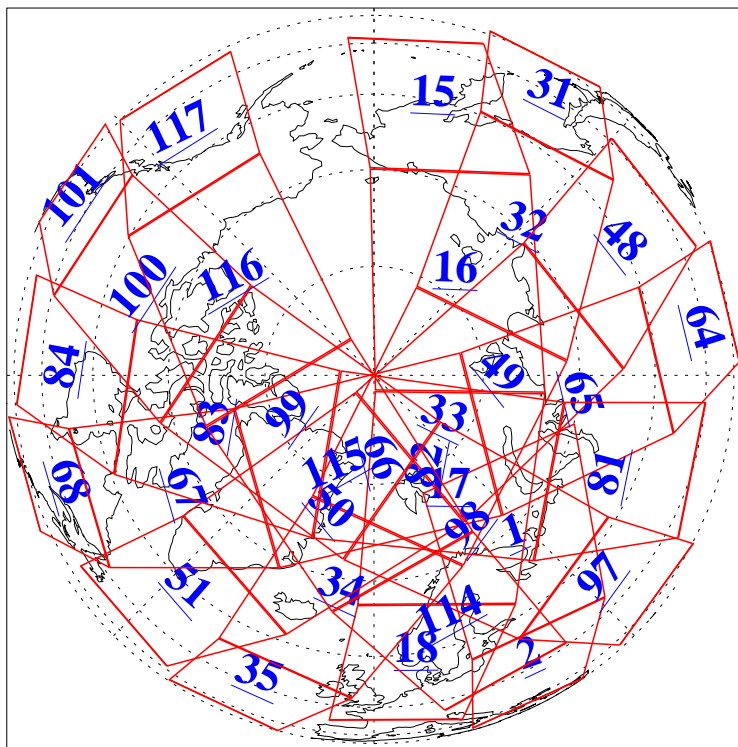

L1B Availability
AMSU Granules: 240
HSB Granules: 0
AIRS Granules: 240

2 Jul 2008
DoY 184
Aqua Day 2251
Granules: 1 to 120

Granules: 121 to 240

Legend: AMSU Available, HSB Available, AIRS Available

L1B Availability
AMSU Granules: 240
HSB Granules: 0
AIRS Granules: 240

2 Jul 2008
DoY 184
Aqua Day 2251

Ascending Granules

Descending Granules

Legend: AMSU Available, HSB Available, AIRS Available

L1B Availability
AMSU Granules: 240
HSB Granules: 0
AIRS Granules: 240

2 Jul 2008
DoY 184
Aqua Day 2251

Northern Hemisphere Granules

Southern Hemisphere Granules

Legend: AMSU Available, HSB Available, AIRS Available