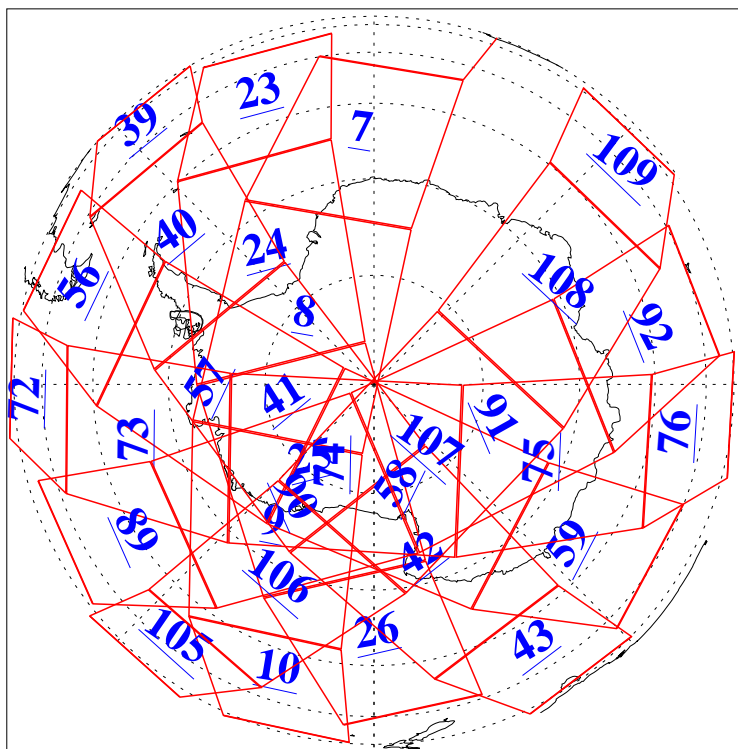

L1B Availability
AMSU Granules: 240
HSB Granules: 0
AIRS Granules: 240

2 Jul 2008
DoY 184
Aqua Day 2251
Granules: 1 to 120

Granules: 121 to 240

Legend: AMSU Available, HSB Available, AIRS Available

L1B Availability
AMSU Granules: 240
HSB Granules: 0
AIRS Granules: 240

2 Jul 2008
DoY 184
Aqua Day 2251

Ascending Granules

Descending Granules

Legend: AMSU Available, HSB Available, AIRS Available

L1B Availability
AMSU Granules: 240
HSB Granules: 0
AIRS Granules: 240

2 Jul 2008
DoY 184
Aqua Day 2251

Northern Hemisphere Granules

Southern Hemisphere Granules

Legend: AMSU Available, HSB Available, AIRS Available