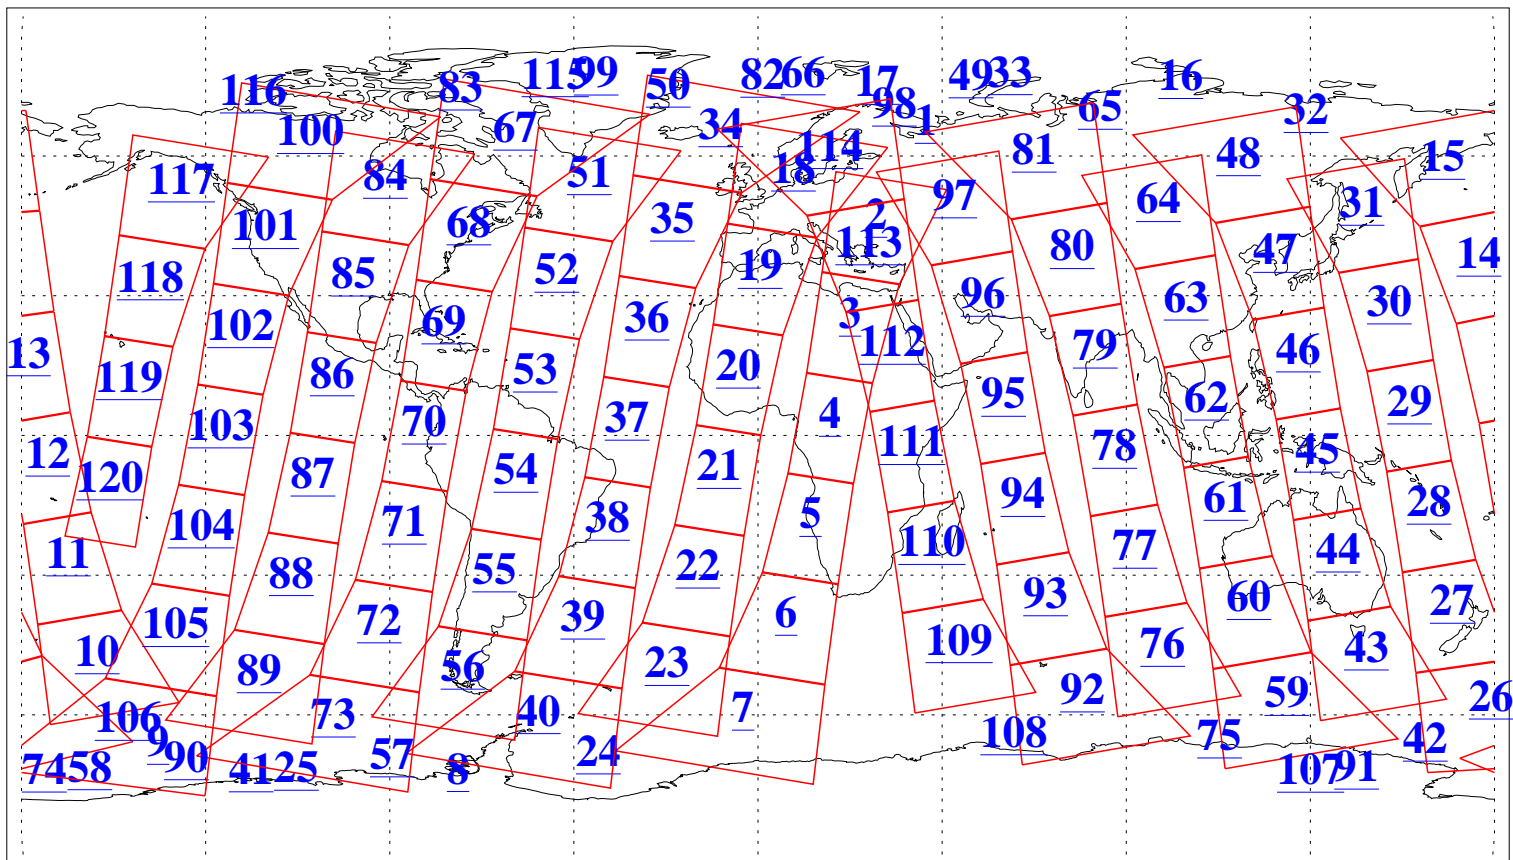

L1B Availability
AMSU Granules: 240
HSB Granules: 0
AIRS Granules: 240

2 Jul 2008
DoY 184
Aqua Day 2251
Granules: 1 to 120

Granules: 121 to 240

Legend: AMSU Available, HSB Available, AIRS Available

L1B Availability
AMSU Granules: 240
HSB Granules: 0
AIRS Granules: 240

2 Jul 2008
DoY 184
Aqua Day 2251

Ascending Granules

Descending Granules

Legend: AMSU Available, HSB Available, AIRS Available

L1B Availability
AMSU Granules: 240
HSB Granules: 0
AIRS Granules: 240

2 Jul 2008
DoY 184
Aqua Day 2251

Northern Hemisphere Granules

Southern Hemisphere Granules

Legend: AMSU Available, HSB Available, AIRS Available