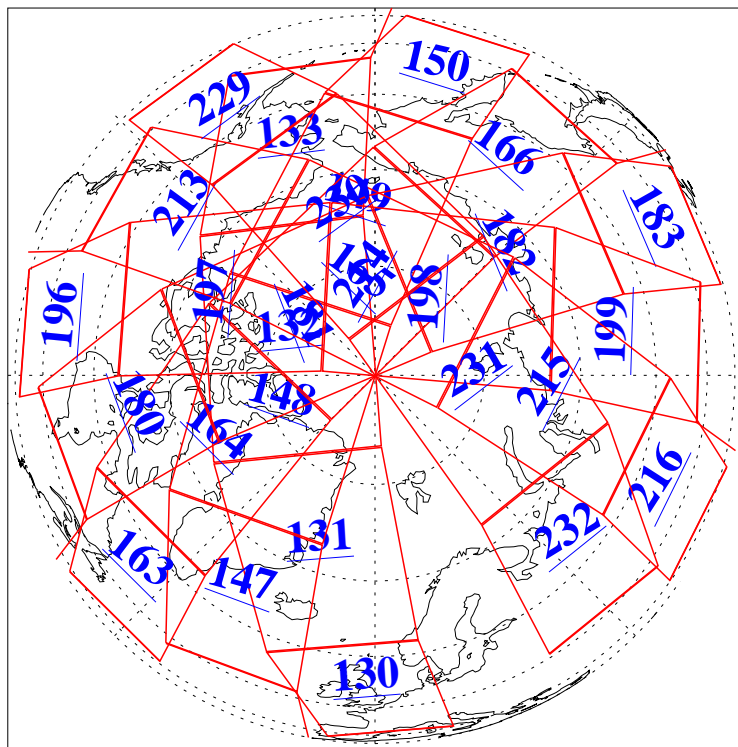

L1B Availability
AMSU Granules: 240
HSB Granules: 0
AIRS Granules: 240

2 Jul 2008
DoY 184
Aqua Day 2251
Granules: 1 to 120

Granules: 121 to 240

Legend: AMSU Available, HSB Available, AIRS Available

L1B Availability
AMSU Granules: 240
HSB Granules: 0
AIRS Granules: 240

2 Jul 2008
DoY 184
Aqua Day 2251

Ascending Granules

Descending Granules

Legend: AMSU Available, HSB Available, AIRS Available

L1B Availability
AMSU Granules: 240
HSB Granules: 0
AIRS Granules: 240

2 Jul 2008
DoY 184
Aqua Day 2251

Northern Hemisphere Granules

Southern Hemisphere Granules

Legend: AMSU Available, HSB Available, AIRS Available