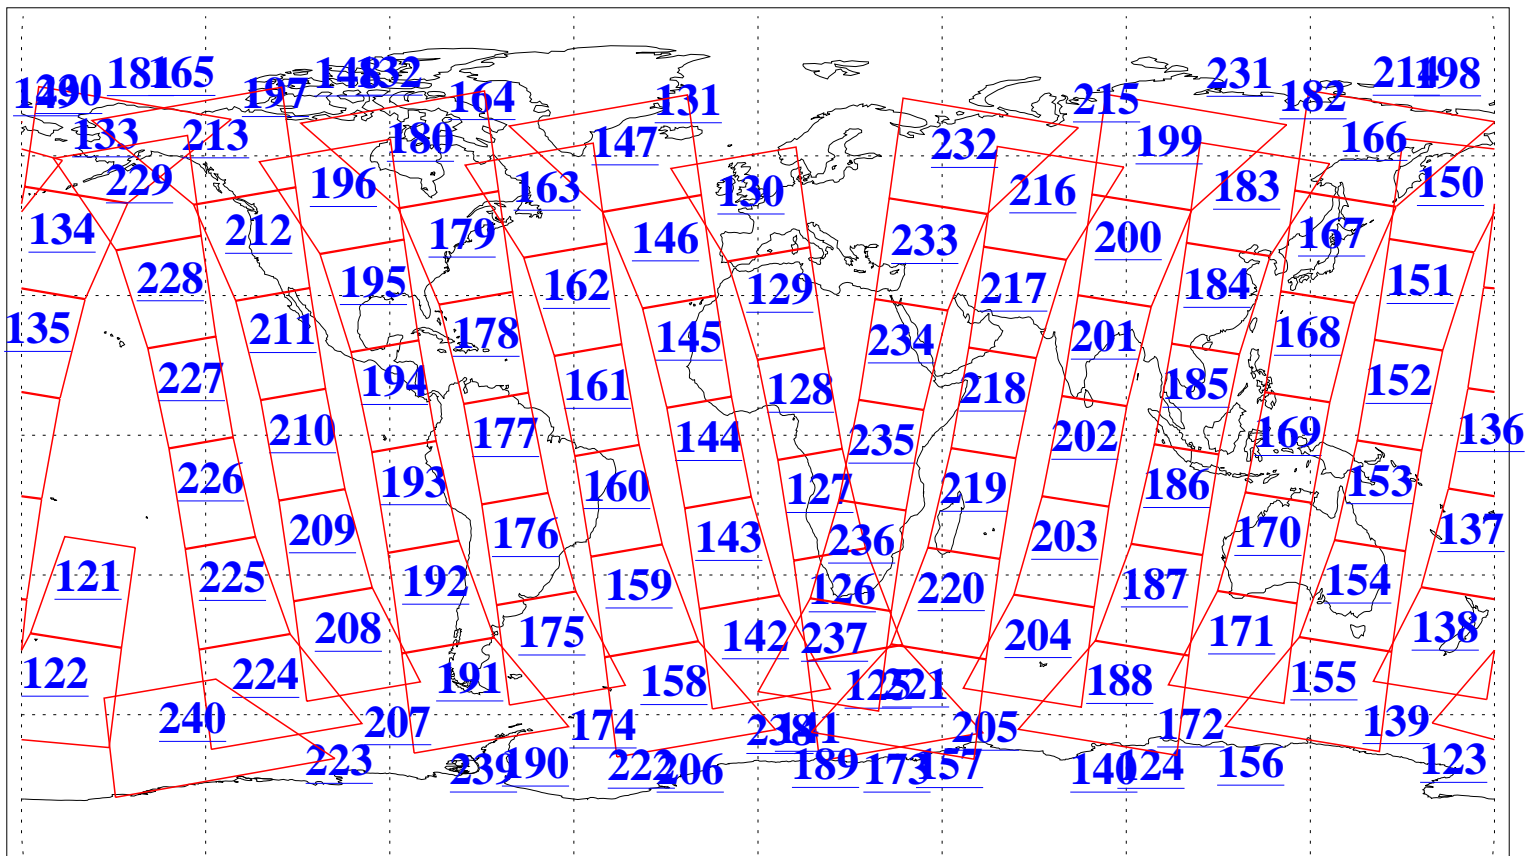

L1B Availability
AMSU Granules: 240
HSB Granules: 0
AIRS Granules: 240

2 Jul 2008
DoY 184
Aqua Day 2251
Granules: 1 to 120

Granules: 121 to 240

Legend: AMSU Available, HSB Available, AIRS Available

L1B Availability
AMSU Granules: 240
HSB Granules: 0
AIRS Granules: 240

2 Jul 2008
DoY 184
Aqua Day 2251

Ascending Granules

Descending Granules

Legend: AMSU Available, HSB Available, AIRS Available

L1B Availability
AMSU Granules: 240
HSB Granules: 0
AIRS Granules: 240

2 Jul 2008
DoY 184
Aqua Day 2251

Northern Hemisphere Granules

Southern Hemisphere Granules

Legend: AMSU Available, HSB Available, AIRS Available