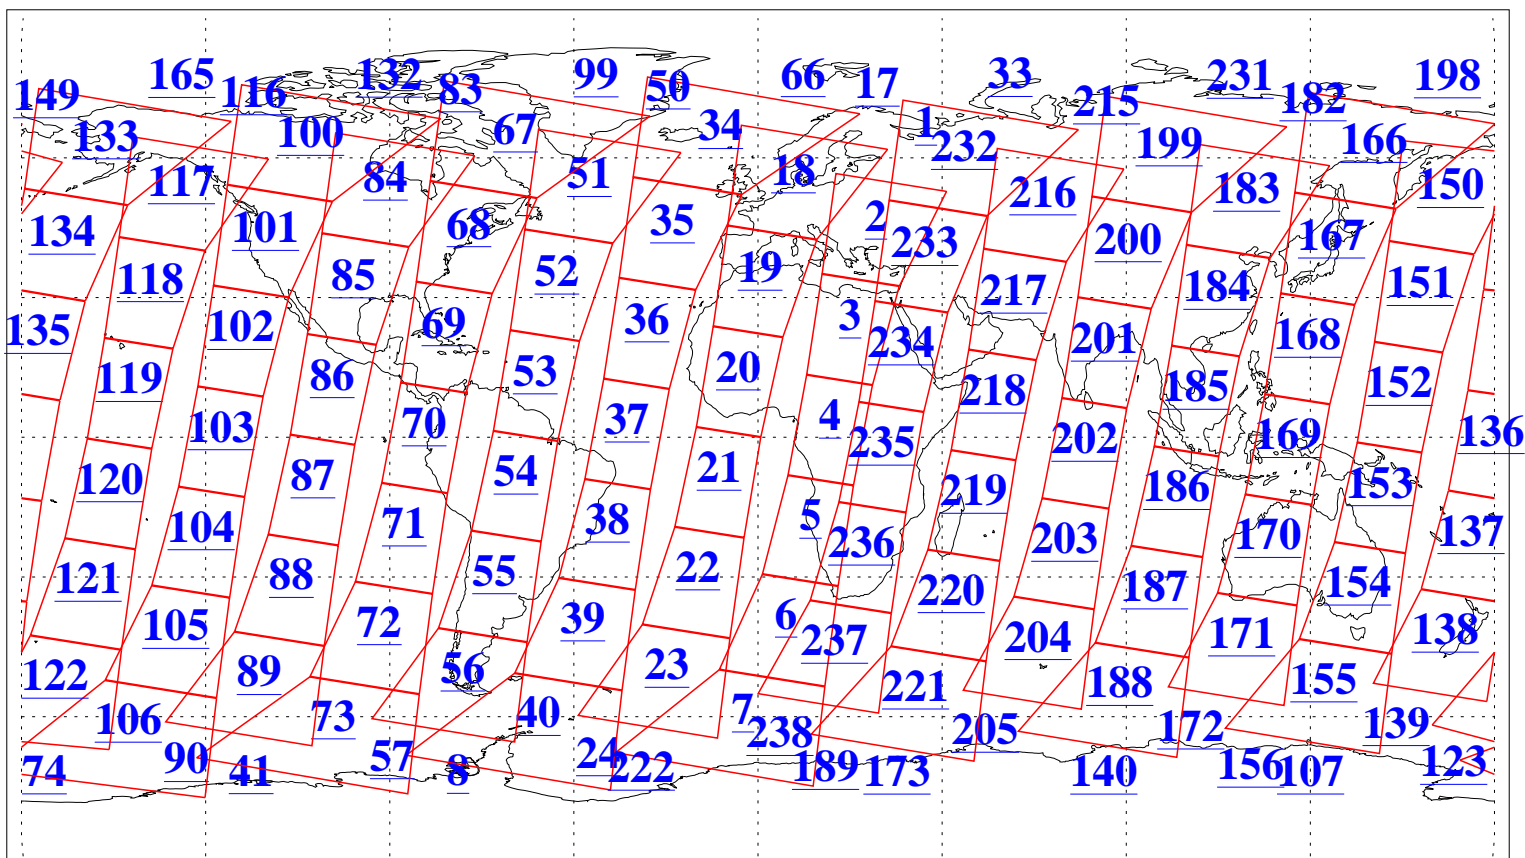

L1B Availability
AMSU Granules: 240
HSB Granules: 0
AIRS Granules: 240

2 Jul 2008
DoY 184
Aqua Day 2251
Granules: 1 to 120

Granules: 121 to 240

Legend: AMSU Available, HSB Available, AIRS Available

L1B Availability
AMSU Granules: 240
HSB Granules: 0
AIRS Granules: 240

2 Jul 2008
DoY 184
Aqua Day 2251

Ascending Granules

Descending Granules

Legend: AMSU Available, HSB Available, AIRS Available

L1B Availability
AMSU Granules: 240
HSB Granules: 0
AIRS Granules: 240

2 Jul 2008
DoY 184
Aqua Day 2251

Northern Hemisphere Granules

Southern Hemisphere Granules

Legend: AMSU Available, HSB Available, AIRS Available