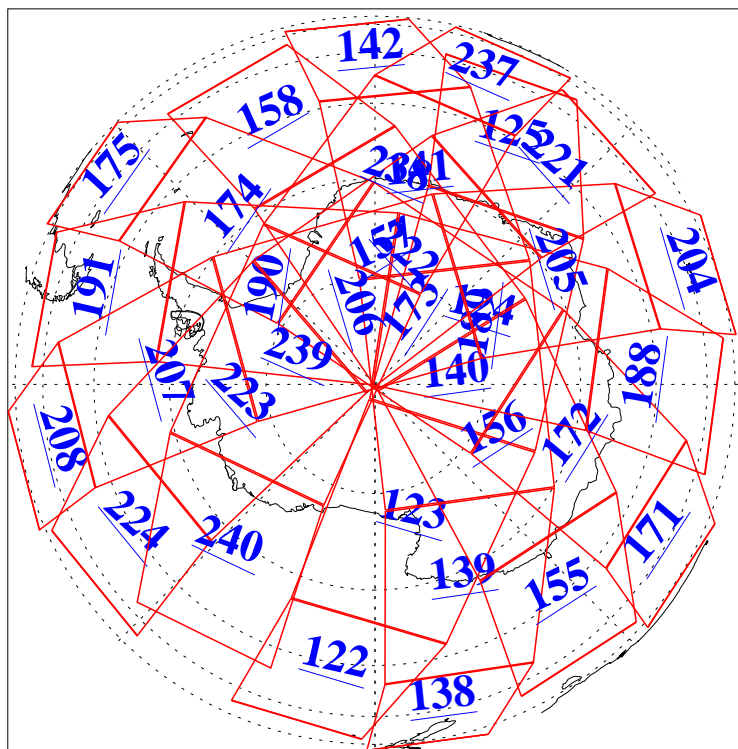

L1B Availability
AMSU Granules: 240
HSB Granules: 0
AIRS Granules: 240

2 Jul 2008
DoY 184
Aqua Day 2251
Granules: 1 to 120

Granules: 121 to 240

Legend: AMSU Available, HSB Available, AIRS Available

L1B Availability
AMSU Granules: 240
HSB Granules: 0
AIRS Granules: 240

2 Jul 2008
DoY 184
Aqua Day 2251

Ascending Granules

Descending Granules

Legend: AMSU Available, HSB Available, AIRS Available

L1B Availability
AMSU Granules: 240
HSB Granules: 0
AIRS Granules: 240

2 Jul 2008
DoY 184
Aqua Day 2251

Northern Hemisphere Granules

Southern Hemisphere Granules

Legend: AMSU Available, HSB Available, AIRS Available