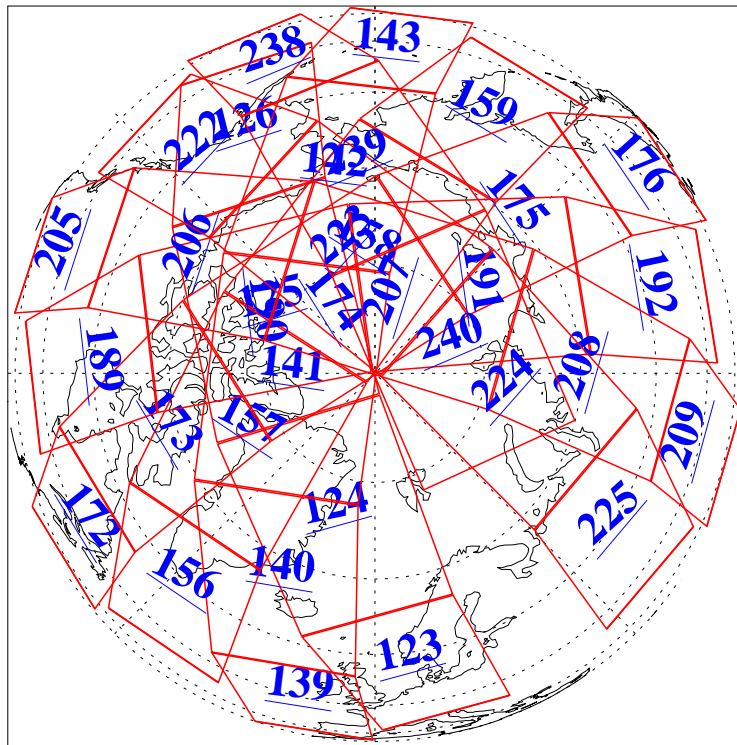

L1B Availability
AMSU Granules: 240
HSB Granules: 0
AIRS Granules: 240

1 Jul 2008
DoY 183
Aqua Day 2250
Granules: 1 to 120

Granules: 121 to 240

Legend: AMSU Available, HSB Available, AIRS Available

L1B Availability
AMSU Granules: 240
HSB Granules: 0
AIRS Granules: 240

1 Jul 2008
DoY 183
Aqua Day 2250

Ascending Granules

Descending Granules

Legend: AMSU Available, HSB Available, AIRS Available

L1B Availability
 AMSU Granules: 240
 HSB Granules: 0
 AIRS Granules: 240

1 Jul 2008
 DoY 183
 Aqua Day 2250

Northern Hemisphere Granules

Southern Hemisphere Granules

Legend: AMSU Available, HSB Available, AIRS Available