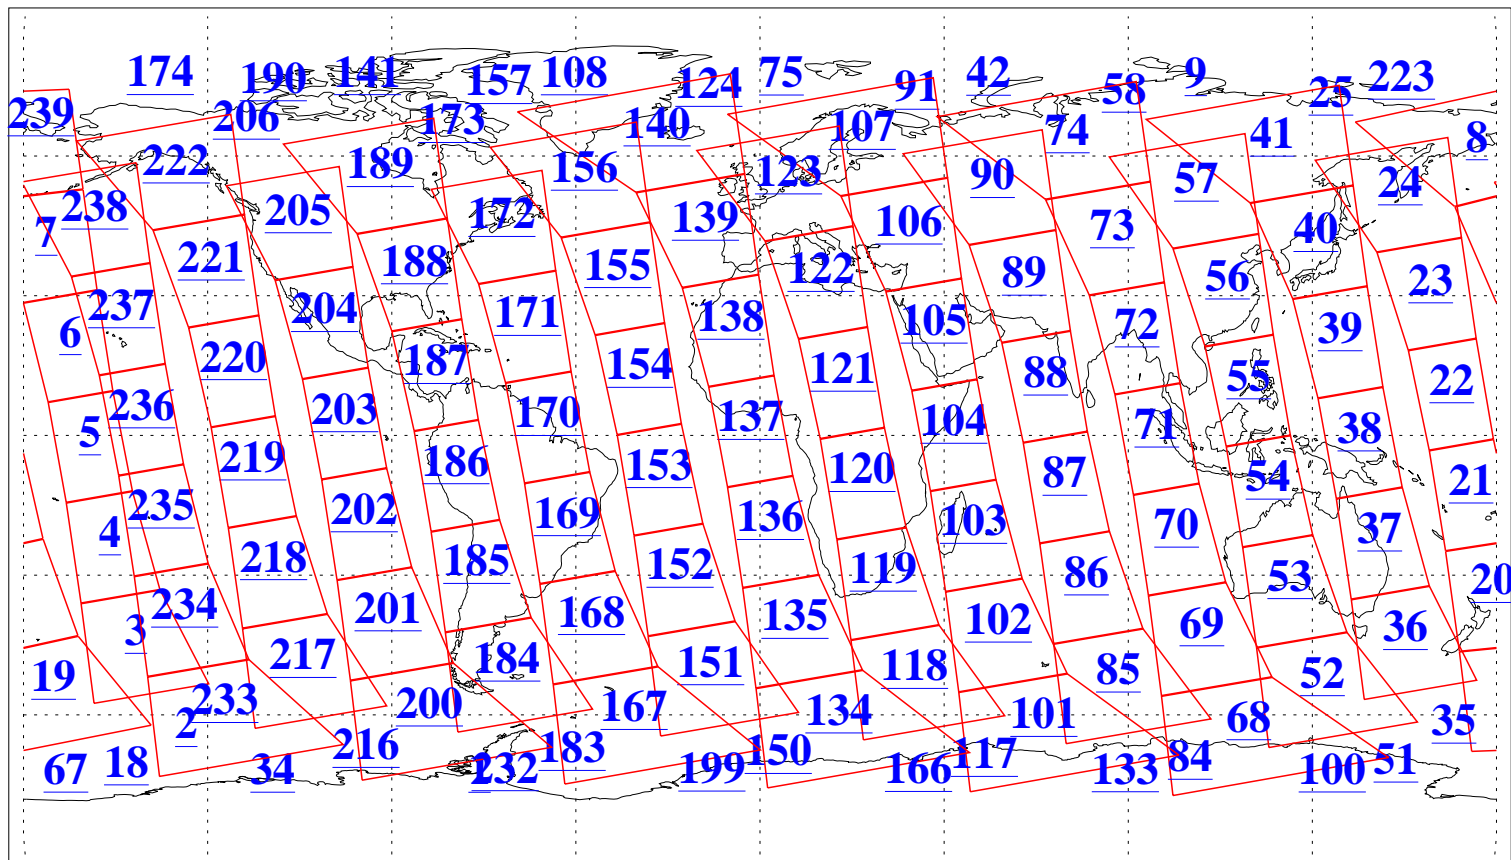

L1B Availability
AMSU Granules: 240
HSB Granules: 0
AIRS Granules: 240

1 Jul 2008
DoY 183
Aqua Day 2250
Granules: 1 to 120

Granules: 121 to 240

Legend: AMSU Available, HSB Available, AIRS Available

L1B Availability
AMSU Granules: 240
HSB Granules: 0
AIRS Granules: 240

1 Jul 2008
DoY 183
Aqua Day 2250

Ascending Granules

Descending Granules

Legend: AMSU Available, HSB Available, AIRS Available

L1B Availability
 AMSU Granules: 240
 HSB Granules: 0
 AIRS Granules: 240

1 Jul 2008
 DoY 183
 Aqua Day 2250

Northern Hemisphere Granules

Southern Hemisphere Granules

Legend: AMSU Available, HSB Available, AIRS Available