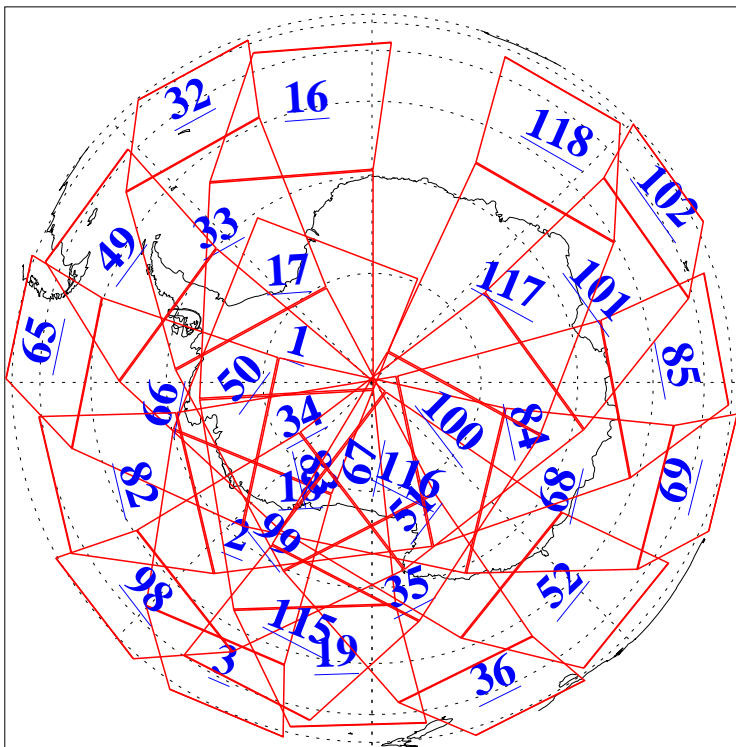

L1B Availability
AMSU Granules: 240
HSB Granules: 0
AIRS Granules: 240

1 Jul 2008
DoY 183
Aqua Day 2250
Granules: 1 to 120

Granules: 121 to 240

Legend: AMSU Available, HSB Available, AIRS Available

L1B Availability
AMSU Granules: 240
HSB Granules: 0
AIRS Granules: 240

1 Jul 2008
DoY 183
Aqua Day 2250

Ascending Granules

Descending Granules

Legend: AMSU Available, HSB Available, AIRS Available

L1B Availability
 AMSU Granules: 240
 HSB Granules: 0
 AIRS Granules: 240

1 Jul 2008
 DoY 183
 Aqua Day 2250

Northern Hemisphere Granules

Southern Hemisphere Granules

Legend: AMSU Available, HSB Available, AIRS Available