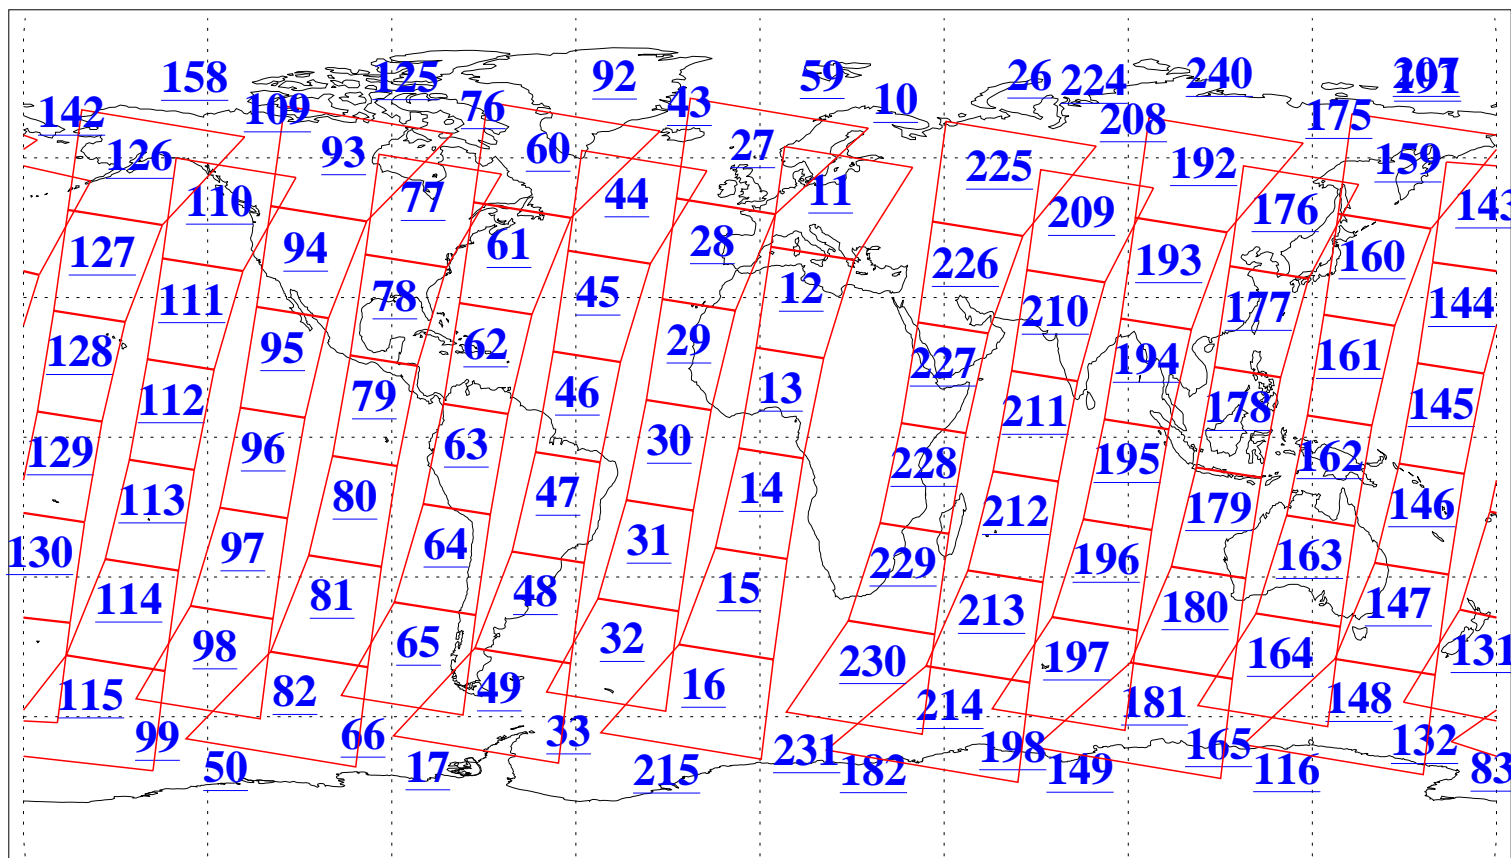

L1B Availability
AMSU Granules: 240
HSB Granules: 0
AIRS Granules: 240

1 Jul 2008
DoY 183
Aqua Day 2250
Granules: 1 to 120

Granules: 121 to 240

Legend: AMSU Available, HSB Available, AIRS Available

L1B Availability
AMSU Granules: 240
HSB Granules: 0
AIRS Granules: 240

1 Jul 2008
DoY 183
Aqua Day 2250

Ascending Granules

Descending Granules

Legend: AMSU Available, HSB Available, AIRS Available

L1B Availability
 AMSU Granules: 240
 HSB Granules: 0
 AIRS Granules: 240

1 Jul 2008
 DoY 183
 Aqua Day 2250

Northern Hemisphere Granules

Southern Hemisphere Granules

Legend: AMSU Available, HSB Available, AIRS Available