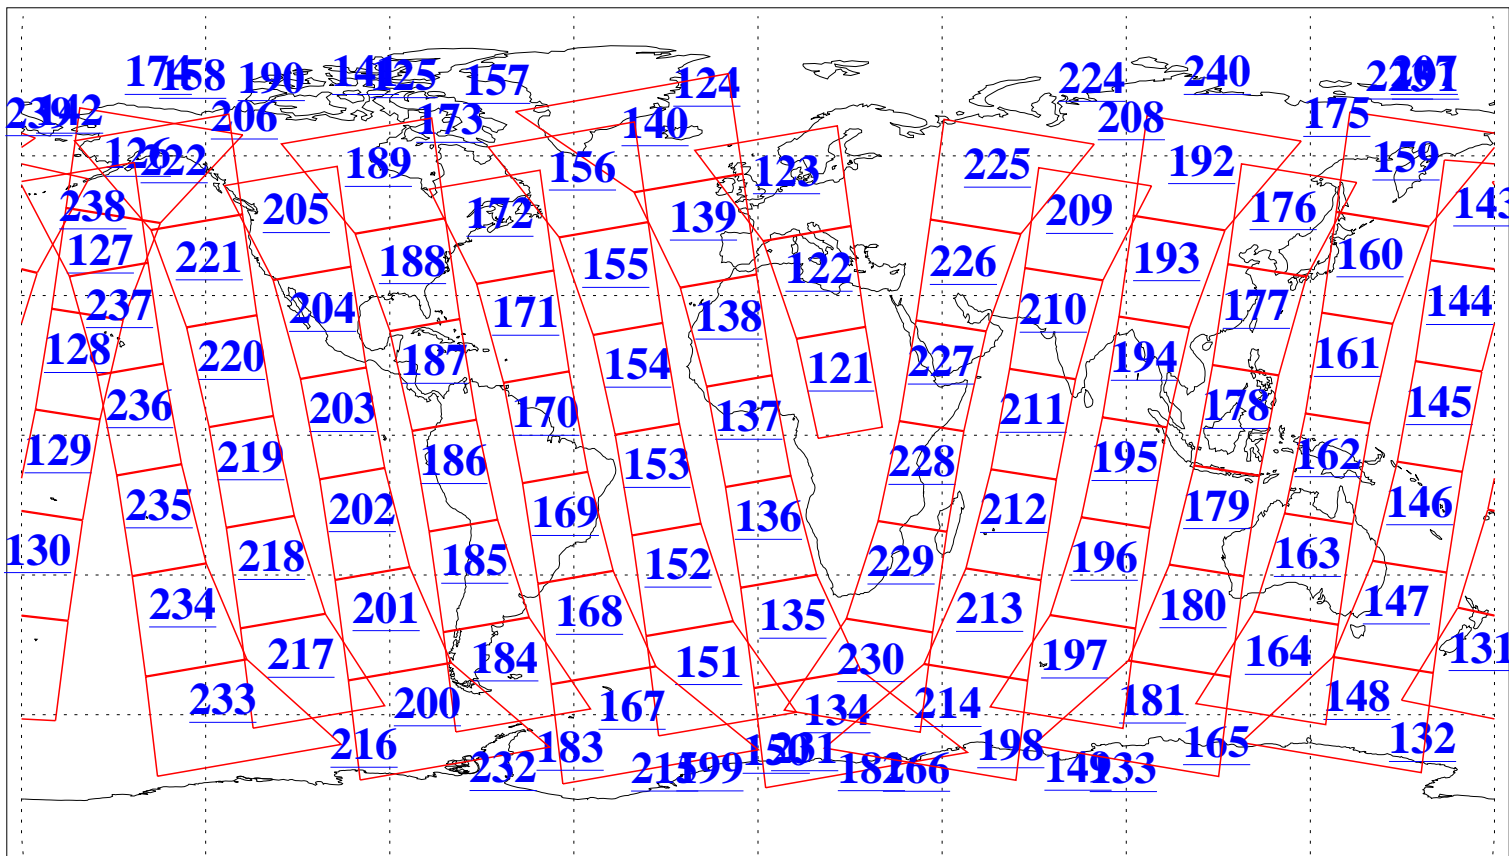

L1B Availability
AMSU Granules: 240
HSB Granules: 0
AIRS Granules: 240

1 Jul 2008
DoY 183
Aqua Day 2250
Granules: 1 to 120

Granules: 121 to 240

Legend: AMSU Available, HSB Available, AIRS Available

L1B Availability
AMSU Granules: 240
HSB Granules: 0
AIRS Granules: 240

1 Jul 2008
DoY 183
Aqua Day 2250

Ascending Granules

Descending Granules

Legend: AMSU Available, HSB Available, AIRS Available

L1B Availability
 AMSU Granules: 240
 HSB Granules: 0
 AIRS Granules: 240

1 Jul 2008
 DoY 183
 Aqua Day 2250

Northern Hemisphere Granules

Southern Hemisphere Granules

Legend: AMSU Available, HSB Available, AIRS Available