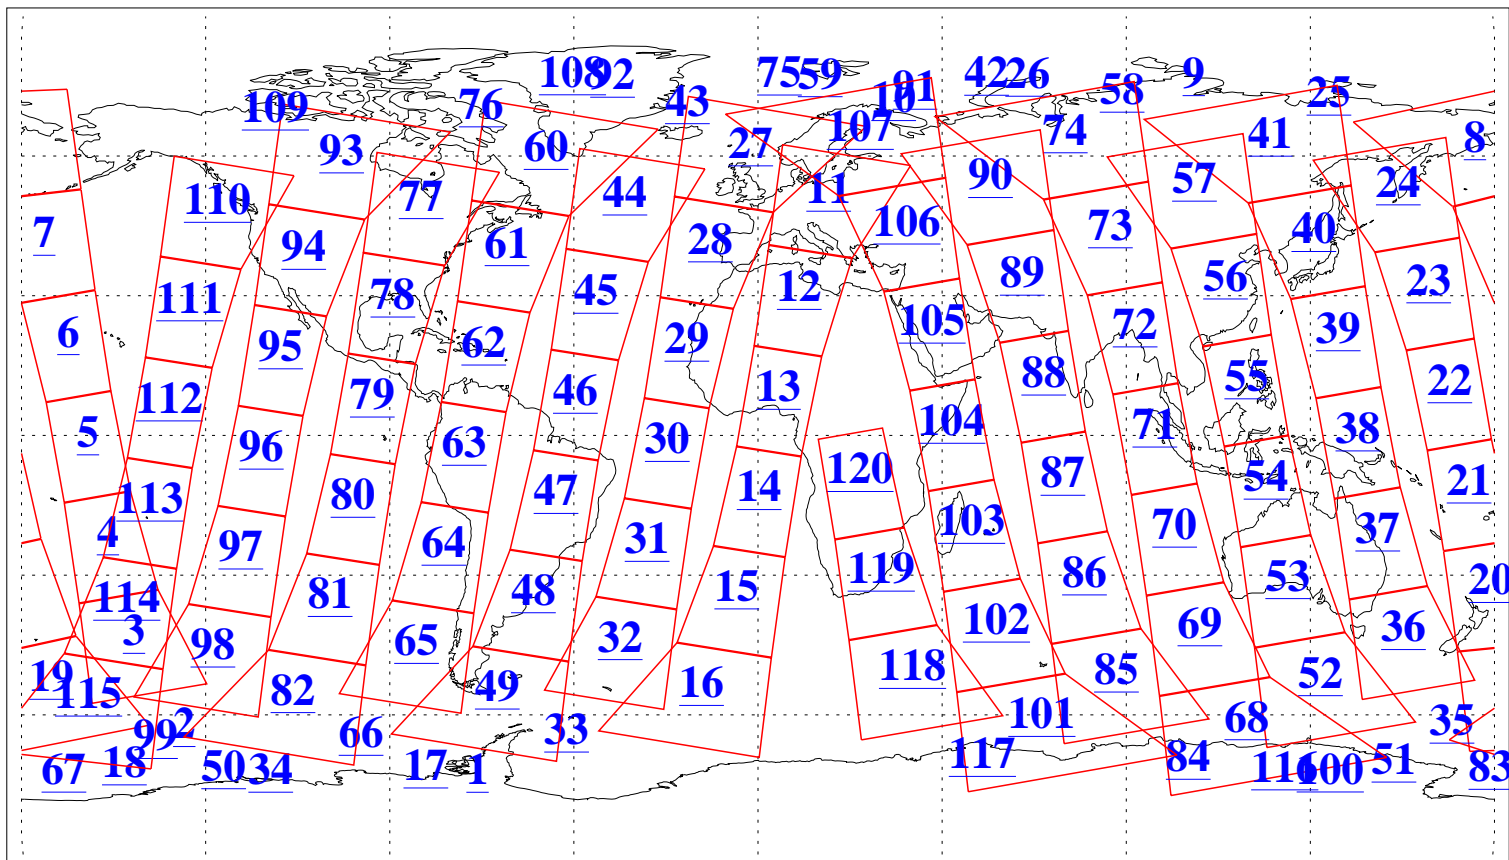

L1B Availability
AMSU Granules: 240
HSB Granules: 0
AIRS Granules: 240

1 Jul 2008
DoY 183
Aqua Day 2250
Granules: 1 to 120

Granules: 121 to 240

Legend: AMSU Available, HSB Available, AIRS Available

L1B Availability
AMSU Granules: 240
HSB Granules: 0
AIRS Granules: 240

1 Jul 2008
DoY 183
Aqua Day 2250

Ascending Granules

Descending Granules

Legend: AMSU Available, HSB Available, AIRS Available

L1B Availability
 AMSU Granules: 240
 HSB Granules: 0
 AIRS Granules: 240

1 Jul 2008
 DoY 183
 Aqua Day 2250

Northern Hemisphere Granules

Southern Hemisphere Granules

Legend: AMSU Available, HSB Available, AIRS Available