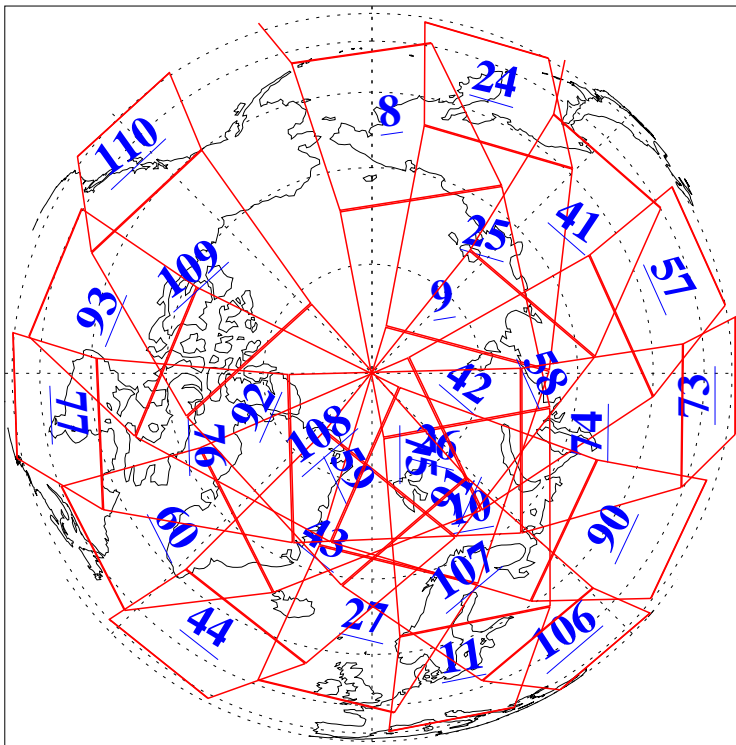

L1B Availability
AMSU Granules: 240
HSB Granules: 0
AIRS Granules: 240

1 Jul 2008
DoY 183
Aqua Day 2250
Granules: 1 to 120

Granules: 121 to 240

Legend: AMSU Available, HSB Available, AIRS Available

L1B Availability
AMSU Granules: 240
HSB Granules: 0
AIRS Granules: 240

1 Jul 2008
DoY 183
Aqua Day 2250

Ascending Granules

Descending Granules

Legend: AMSU Available, HSB Available, AIRS Available

L1B Availability
 AMSU Granules: 240
 HSB Granules: 0
 AIRS Granules: 240

1 Jul 2008
 DoY 183
 Aqua Day 2250

Northern Hemisphere Granules

Southern Hemisphere Granules

Legend: AMSU Available, HSB Available, AIRS Available