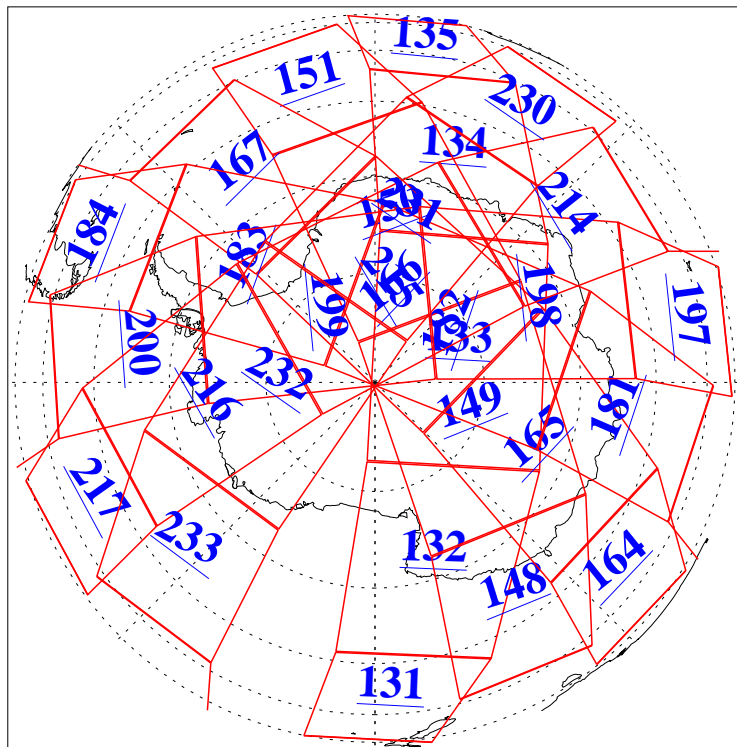

L1B Availability
AMSU Granules: 240
HSB Granules: 0
AIRS Granules: 240

1 Jul 2008
DoY 183
Aqua Day 2250
Granules: 1 to 120

Granules: 121 to 240

Legend: AMSU Available, HSB Available, AIRS Available

L1B Availability
AMSU Granules: 240
HSB Granules: 0
AIRS Granules: 240

1 Jul 2008
DoY 183
Aqua Day 2250

Ascending Granules

Descending Granules

Legend: AMSU Available, HSB Available, AIRS Available

L1B Availability
 AMSU Granules: 240
 HSB Granules: 0
 AIRS Granules: 240

1 Jul 2008
 DoY 183
 Aqua Day 2250

Northern Hemisphere Granules

Southern Hemisphere Granules

Legend: AMSU Available, HSB Available, AIRS Available