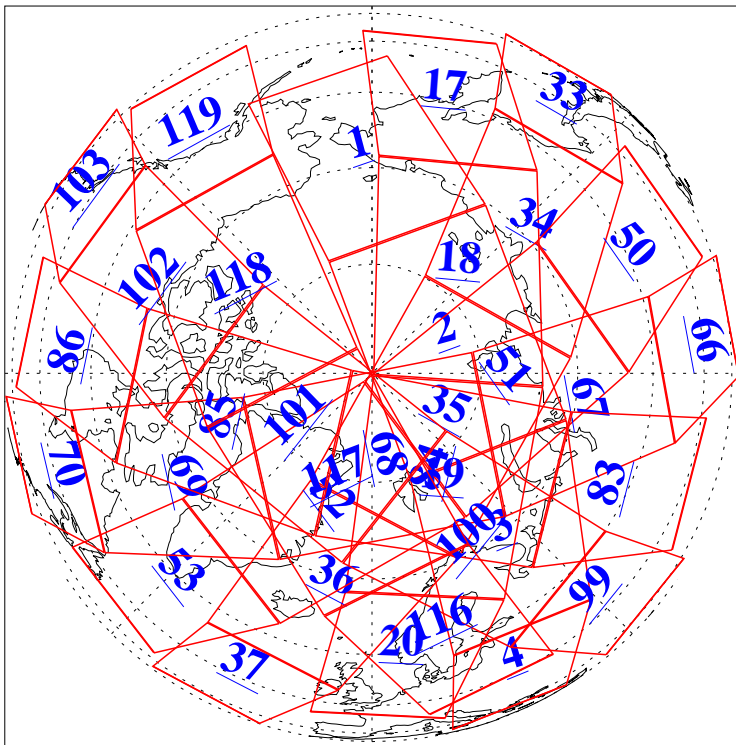

L1B Availability
AMSU Granules: 240
HSB Granules: 0
AIRS Granules: 240

30 Jun 2008
DoY 182
Aqua Day 2249
Granules: 1 to 120

Granules: 121 to 240

Legend: AMSU Available, HSB Available, AIRS Available

L1B Availability
AMSU Granules: 240
HSB Granules: 0
AIRS Granules: 240

30 Jun 2008
DoY 182
Aqua Day 2249

Ascending Granules

Descending Granules

Legend: AMSU Available, HSB Available, AIRS Available

L1B Availability
 AMSU Granules: 240
 HSB Granules: 0
 AIRS Granules: 240

30 Jun 2008
 DoY 182
 Aqua Day 2249

Northern Hemisphere Granules

Southern Hemisphere Granules

Legend: AMSU Available, HSB Available, AIRS Available