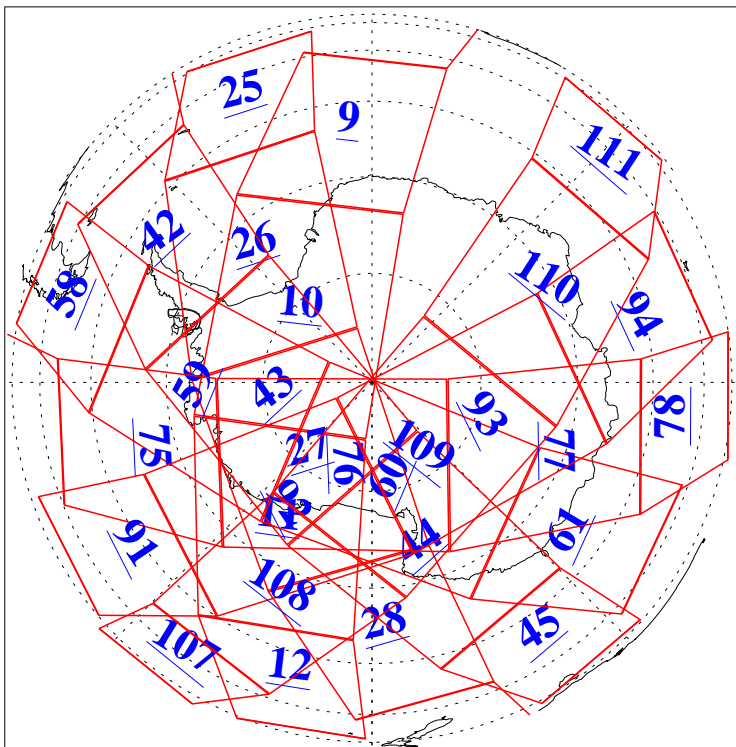

L1B Availability
AMSU Granules: 240
HSB Granules: 0
AIRS Granules: 240

30 Jun 2008
DoY 182
Aqua Day 2249
Granules: 1 to 120

Granules: 121 to 240

Legend: AMSU Available, HSB Available, AIRS Available

L1B Availability
AMSU Granules: 240
HSB Granules: 0
AIRS Granules: 240

30 Jun 2008
DoY 182
Aqua Day 2249

Ascending Granules

Descending Granules

Legend: AMSU Available, HSB Available, AIRS Available

L1B Availability
 AMSU Granules: 240
 HSB Granules: 0
 AIRS Granules: 240

30 Jun 2008
 DoY 182
 Aqua Day 2249

Northern Hemisphere Granules

Southern Hemisphere Granules

Legend: AMSU Available, HSB Available, AIRS Available