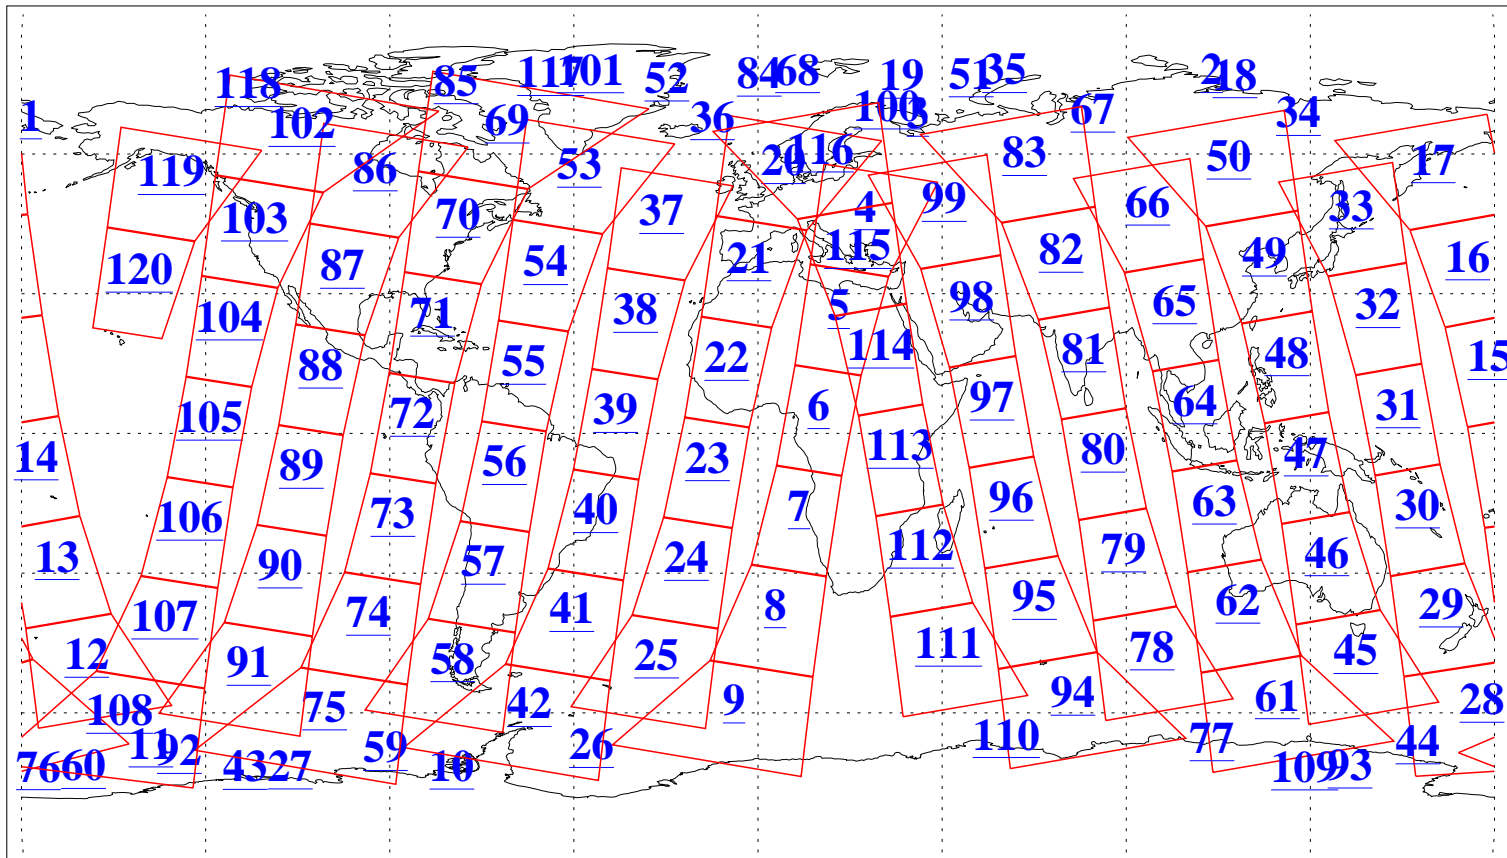

L1B Availability
AMSU Granules: 240
HSB Granules: 0
AIRS Granules: 240

30 Jun 2008
DoY 182
Aqua Day 2249
Granules: 1 to 120

Granules: 121 to 240

Legend: AMSU Available, HSB Available, AIRS Available

L1B Availability
AMSU Granules: 240
HSB Granules: 0
AIRS Granules: 240

30 Jun 2008
DoY 182
Aqua Day 2249

Ascending Granules

Descending Granules

Legend: AMSU Available, HSB Available, AIRS Available

L1B Availability
 AMSU Granules: 240
 HSB Granules: 0
 AIRS Granules: 240

30 Jun 2008
 DoY 182
 Aqua Day 2249

Northern Hemisphere Granules

Southern Hemisphere Granules

Legend: AMSU Available, HSB Available, AIRS Available