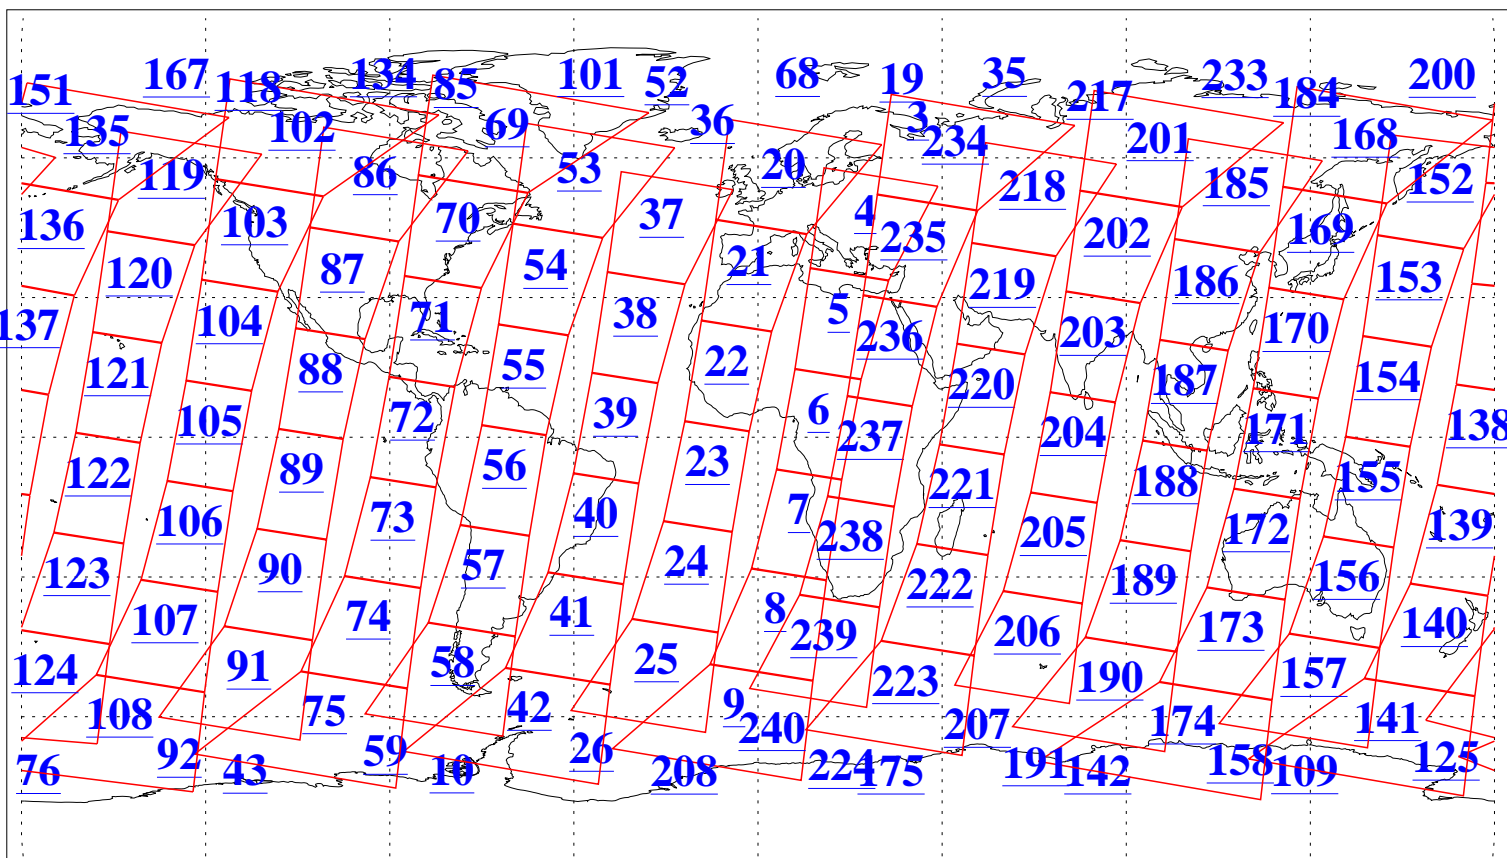

L1B Availability
AMSU Granules: 240
HSB Granules: 0
AIRS Granules: 240

30 Jun 2008
DoY 182
Aqua Day 2249
Granules: 1 to 120

Granules: 121 to 240

Legend: AMSU Available, HSB Available, AIRS Available

L1B Availability
AMSU Granules: 240
HSB Granules: 0
AIRS Granules: 240

30 Jun 2008
DoY 182
Aqua Day 2249

Ascending Granules

Descending Granules

Legend: AMSU Available, HSB Available, AIRS Available

L1B Availability
 AMSU Granules: 240
 HSB Granules: 0
 AIRS Granules: 240

30 Jun 2008
 DoY 182
 Aqua Day 2249