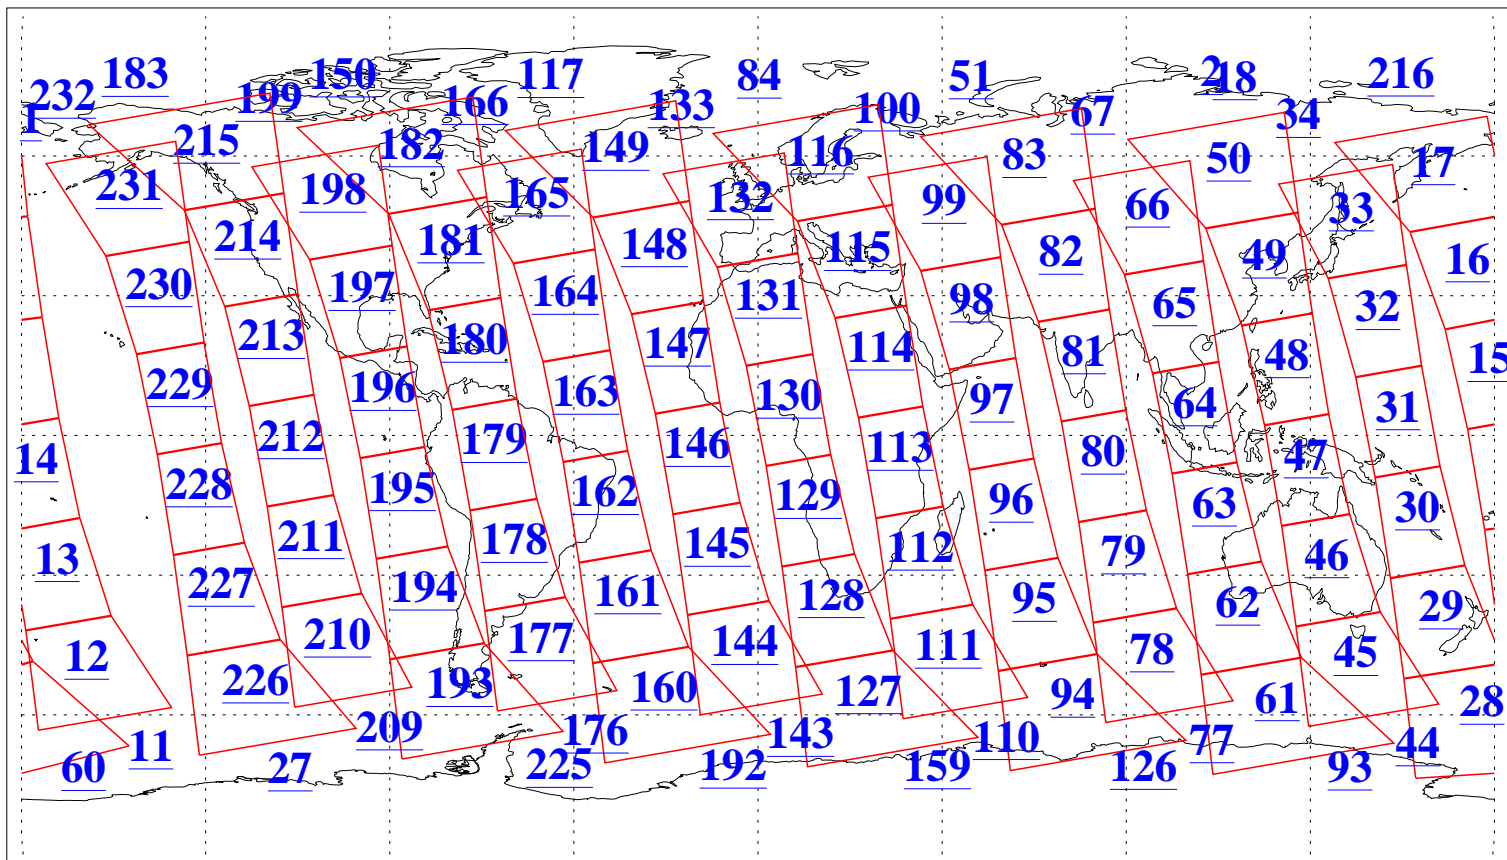

L1B Availability
AMSU Granules: 240
HSB Granules: 0
AIRS Granules: 240

30 Jun 2008
DoY 182
Aqua Day 2249
Granules: 1 to 120

Granules: 121 to 240

Legend: AMSU Available, HSB Available, AIRS Available

L1B Availability
AMSU Granules: 240
HSB Granules: 0
AIRS Granules: 240

30 Jun 2008
DoY 182
Aqua Day 2249

Ascending Granules

Descending Granules

Legend: AMSU Available, HSB Available, AIRS Available

L1B Availability
 AMSU Granules: 240
 HSB Granules: 0
 AIRS Granules: 240

30 Jun 2008
 DoY 182
 Aqua Day 2249

Northern Hemisphere Granules

Southern Hemisphere Granules

Legend: AMSU Available, HSB Available, AIRS Available