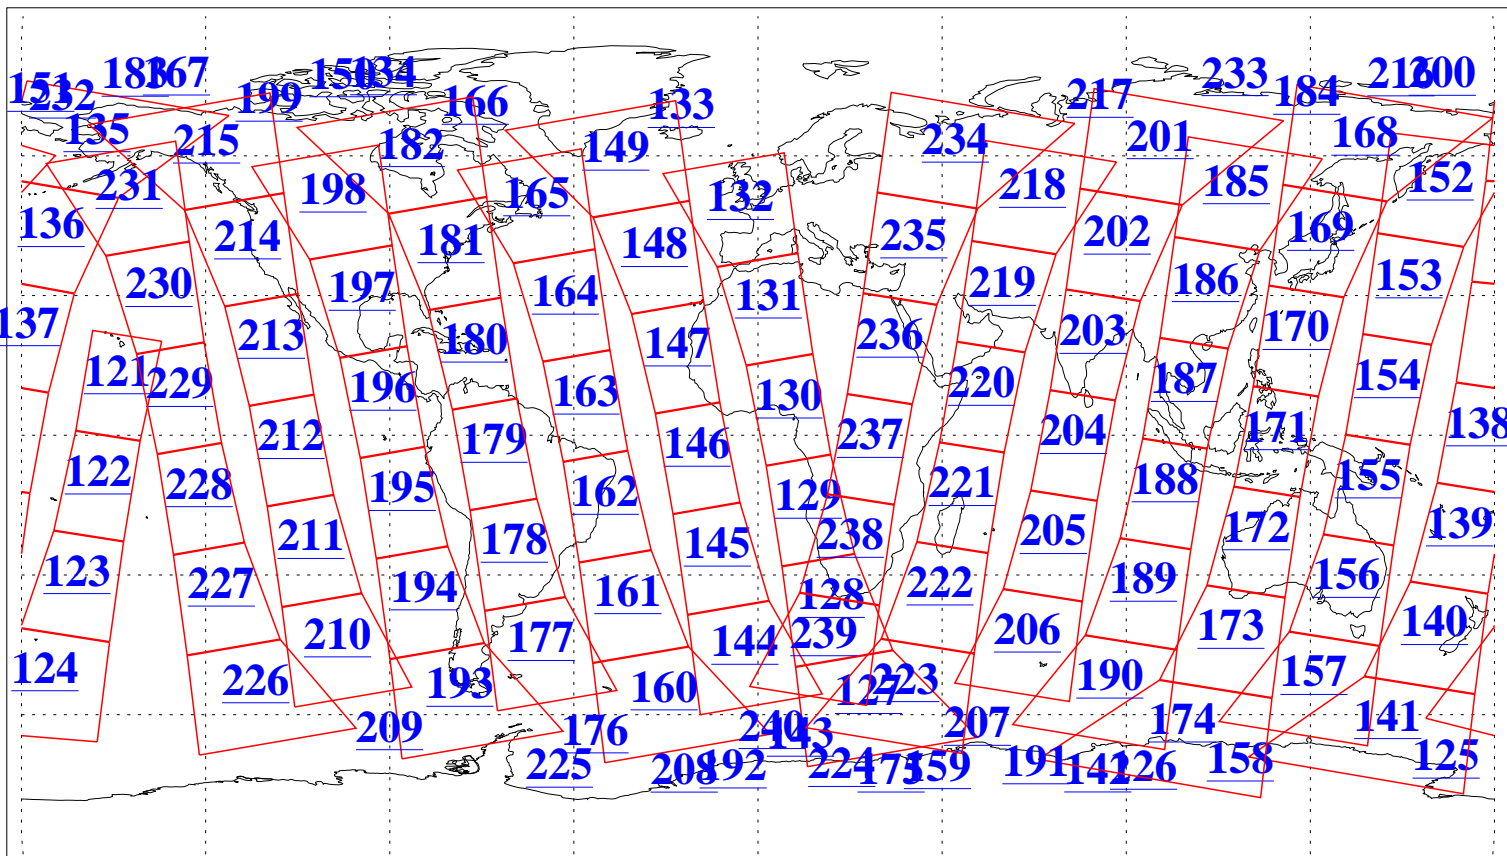

L1B Availability
AMSU Granules: 240
HSB Granules: 0
AIRS Granules: 240

30 Jun 2008
DoY 182
Aqua Day 2249
Granules: 1 to 120

Granules: 121 to 240

Legend: AMSU Available, HSB Available, AIRS Available

L1B Availability
AMSU Granules: 240
HSB Granules: 0
AIRS Granules: 240

30 Jun 2008
DoY 182
Aqua Day 2249

Ascending Granules

Descending Granules

Legend: AMSU Available, HSB Available, AIRS Available

L1B Availability
 AMSU Granules: 240
 HSB Granules: 0
 AIRS Granules: 240

30 Jun 2008
 DoY 182
 Aqua Day 2249

Northern Hemisphere Granules

Southern Hemisphere Granules

Legend: AMSU Available, HSB Available, AIRS Available