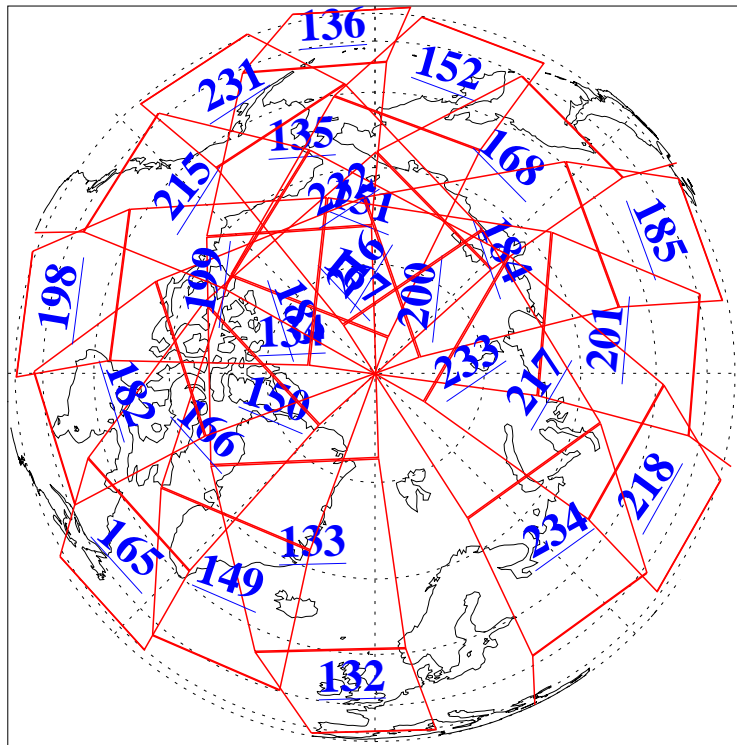

L1B Availability
AMSU Granules: 240
HSB Granules: 0
AIRS Granules: 240

30 Jun 2008
DoY 182
Aqua Day 2249
Granules: 1 to 120

Granules: 121 to 240

Legend: AMSU Available, HSB Available, AIRS Available

L1B Availability
AMSU Granules: 240
HSB Granules: 0
AIRS Granules: 240

30 Jun 2008
DoY 182
Aqua Day 2249

Ascending Granules

Descending Granules

Legend: AMSU Available, HSB Available, AIRS Available

L1B Availability
 AMSU Granules: 240
 HSB Granules: 0
 AIRS Granules: 240

30 Jun 2008
 DoY 182
 Aqua Day 2249

Northern Hemisphere Granules

Southern Hemisphere Granules

Legend: AMSU Available, HSB Available, AIRS Available