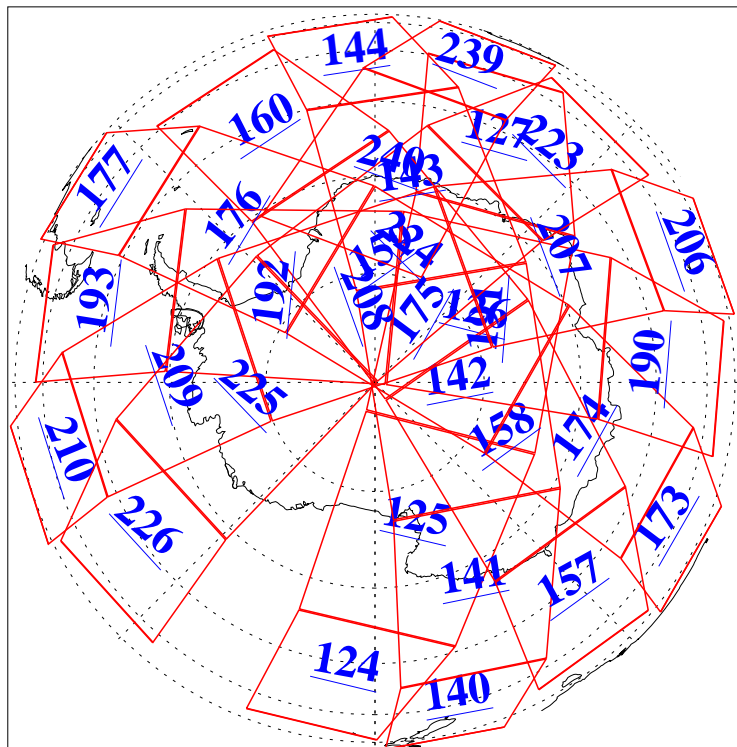

L1B Availability
AMSU Granules: 240
HSB Granules: 0
AIRS Granules: 240

30 Jun 2008
DoY 182
Aqua Day 2249
Granules: 1 to 120

Granules: 121 to 240

Legend: AMSU Available, HSB Available, AIRS Available

L1B Availability
AMSU Granules: 240
HSB Granules: 0
AIRS Granules: 240

30 Jun 2008
DoY 182
Aqua Day 2249

Ascending Granules

Descending Granules

Legend: AMSU Available, HSB Available, AIRS Available

L1B Availability
 AMSU Granules: 240
 HSB Granules: 0
 AIRS Granules: 240

30 Jun 2008
 DoY 182
 Aqua Day 2249

Northern Hemisphere Granules

Southern Hemisphere Granules

Legend: AMSU Available, HSB Available, AIRS Available