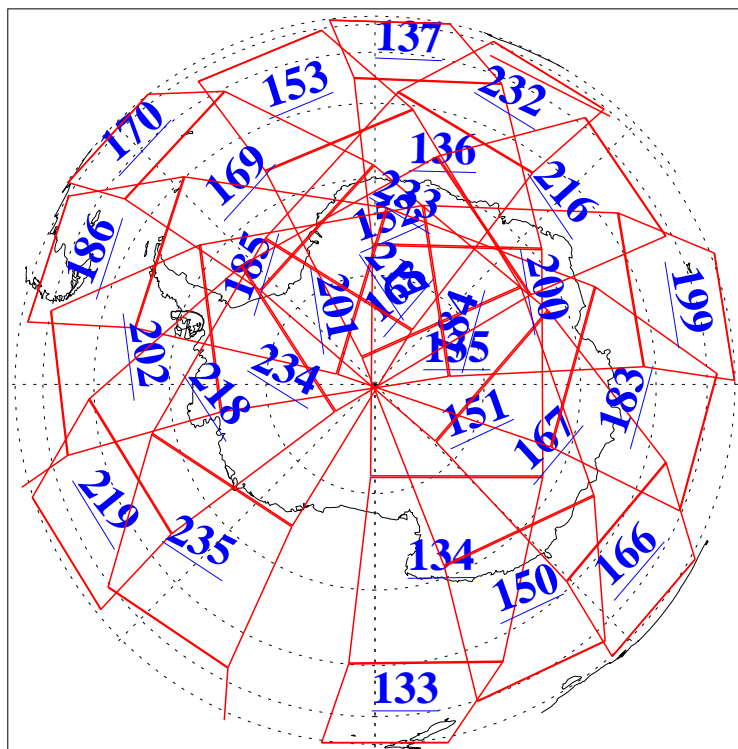

L1B Availability  
AMSU Granules: 240  
HSB Granules: 0  
AIRS Granules: 240

29 Jun 2008  
DoY 181  
Aqua Day 2248  
Granules: 1 to 120

Granules: 121 to 240

Legend: AMSU Available, HSB Available, AIRS Available

L1B Availability  
AMSU Granules: 240  
HSB Granules: 0  
AIRS Granules: 240

29 Jun 2008  
DoY 181  
Aqua Day 2248  
Ascending Granules

Descending Granules

Legend: AMSU Available, HSB Available, AIRS Available

L1B Availability  
 AMSU Granules: 240  
 HSB Granules: 0  
 AIRS Granules: 240

29 Jun 2008  
 DoY 181  
 Aqua Day 2248

Northern Hemisphere Granules

Southern Hemisphere Granules

Legend: AMSU Available, HSB Available, AIRS Available