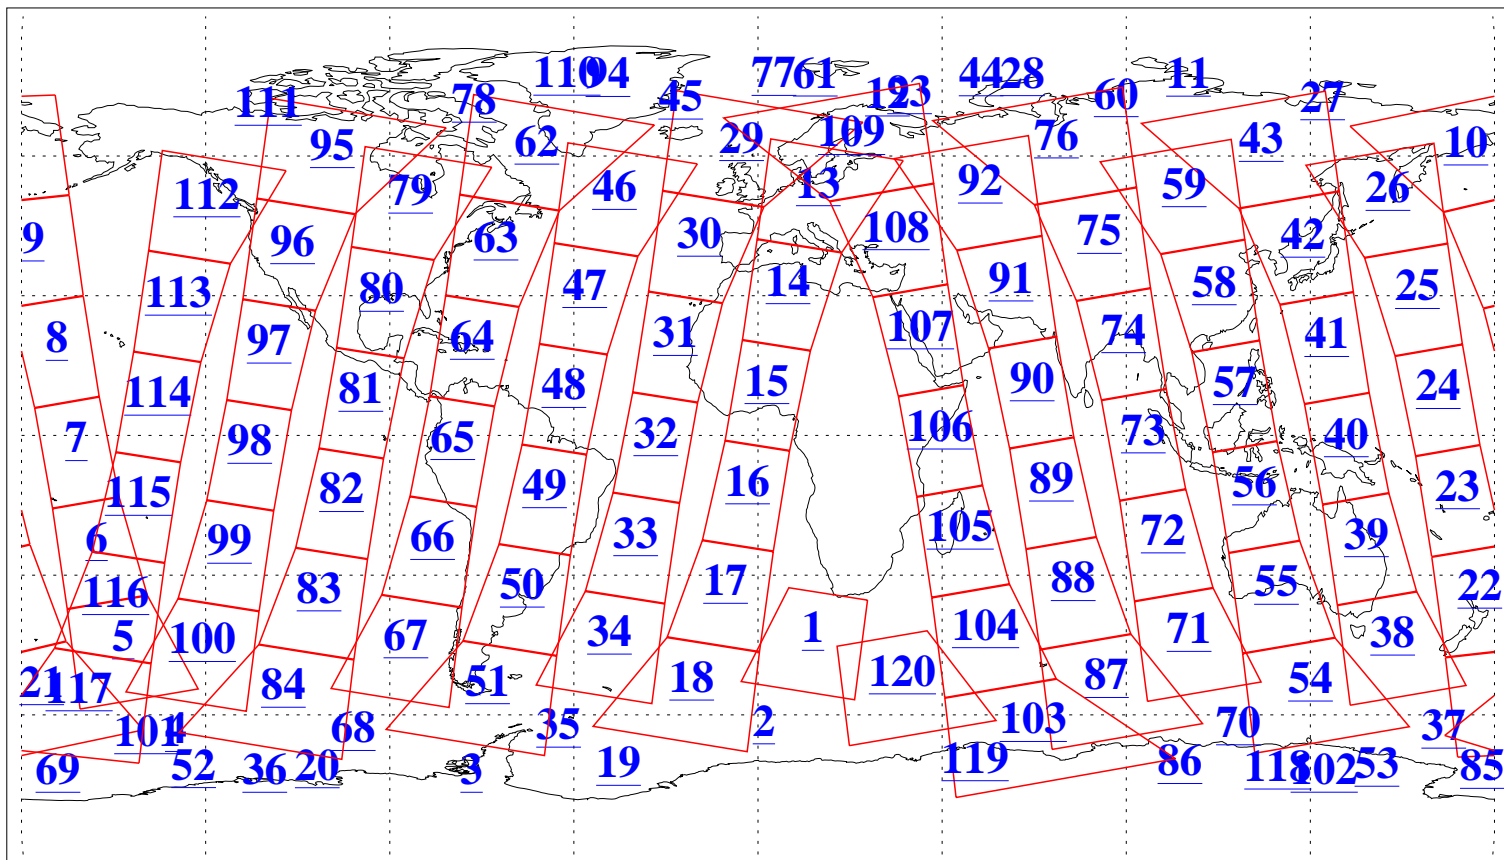

L1B Availability  
AMSU Granules: 240  
HSB Granules: 0  
AIRS Granules: 240

29 Jun 2008  
DoY 181  
Aqua Day 2248  
Granules: 1 to 120

Granules: 121 to 240

Legend: AMSU Available, HSB Available, AIRS Available

L1B Availability  
AMSU Granules: 240  
HSB Granules: 0  
AIRS Granules: 240

29 Jun 2008  
DoY 181  
Aqua Day 2248  
Ascending Granules

Descending Granules

Legend: AMSU Available, HSB Available, AIRS Available

L1B Availability  
 AMSU Granules: 240  
 HSB Granules: 0  
 AIRS Granules: 240

29 Jun 2008  
 DoY 181  
 Aqua Day 2248

Northern Hemisphere Granules

Southern Hemisphere Granules

Legend: AMSU Available, HSB Available, AIRS Available