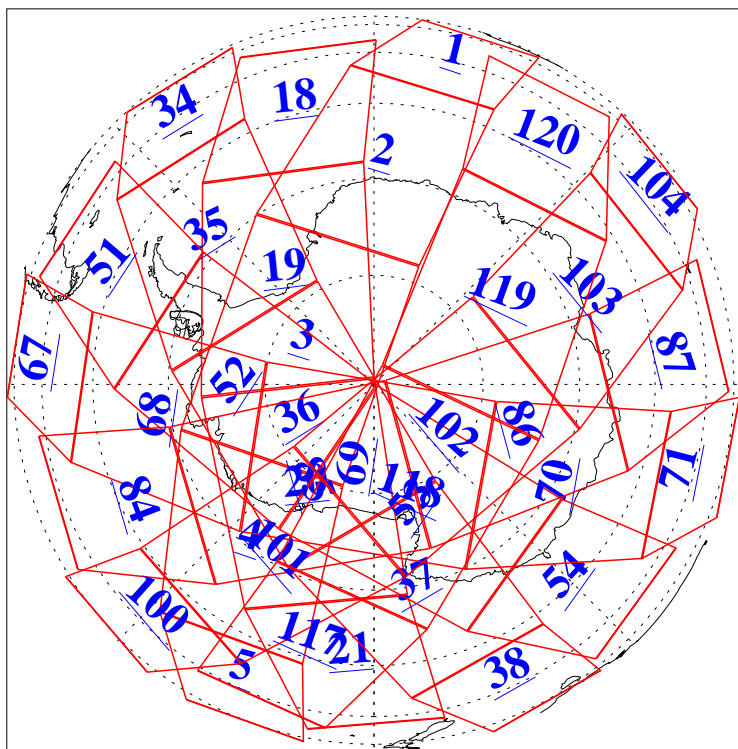

L1B Availability  
AMSU Granules: 240  
HSB Granules: 0  
AIRS Granules: 240

29 Jun 2008  
DoY 181  
Aqua Day 2248  
Granules: 1 to 120

Granules: 121 to 240

Legend: AMSU Available, HSB Available, AIRS Available

L1B Availability  
AMSU Granules: 240  
HSB Granules: 0  
AIRS Granules: 240

29 Jun 2008  
DoY 181  
Aqua Day 2248  
Ascending Granules

Descending Granules

Legend: AMSU Available, HSB Available, AIRS Available

L1B Availability  
 AMSU Granules: 240  
 HSB Granules: 0  
 AIRS Granules: 240

29 Jun 2008  
 DoY 181  
 Aqua Day 2248

Northern Hemisphere Granules

Southern Hemisphere Granules

Legend: AMSU Available, HSB Available, AIRS Available