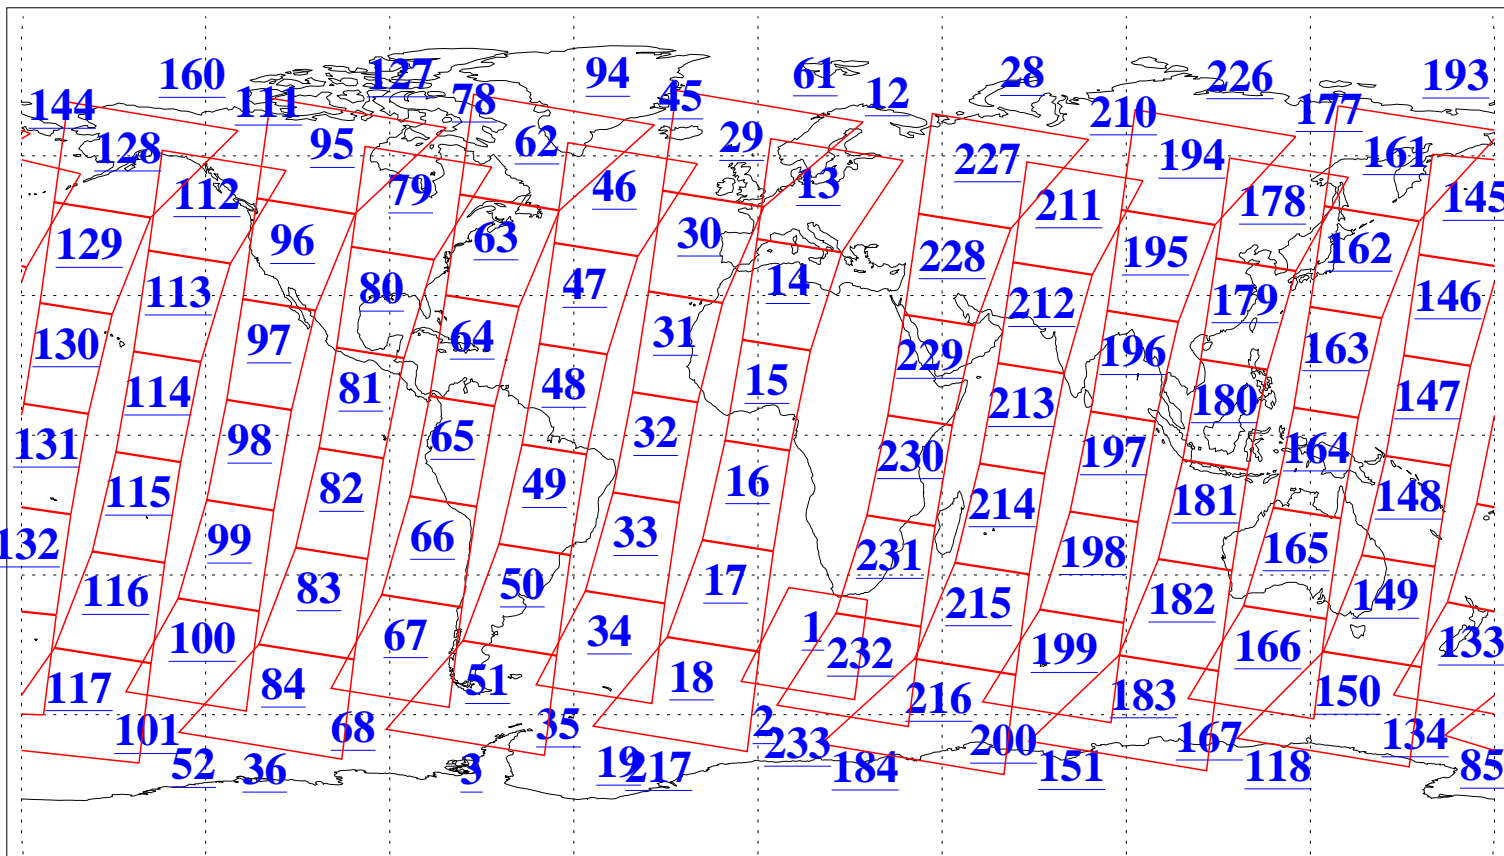

L1B Availability  
AMSU Granules: 240  
HSB Granules: 0  
AIRS Granules: 240

29 Jun 2008  
DoY 181  
Aqua Day 2248  
Granules: 1 to 120

Granules: 121 to 240

Legend: AMSU Available, HSB Available, AIRS Available

L1B Availability  
AMSU Granules: 240  
HSB Granules: 0  
AIRS Granules: 240

29 Jun 2008  
DoY 181  
Aqua Day 2248  
Ascending Granules

Descending Granules

Legend: AMSU Available, HSB Available, AIRS Available

L1B Availability  
 AMSU Granules: 240  
 HSB Granules: 0  
 AIRS Granules: 240

29 Jun 2008  
 DoY 181  
 Aqua Day 2248

Northern Hemisphere Granules

Southern Hemisphere Granules

Legend: AMSU Available, HSB Available, AIRS Available