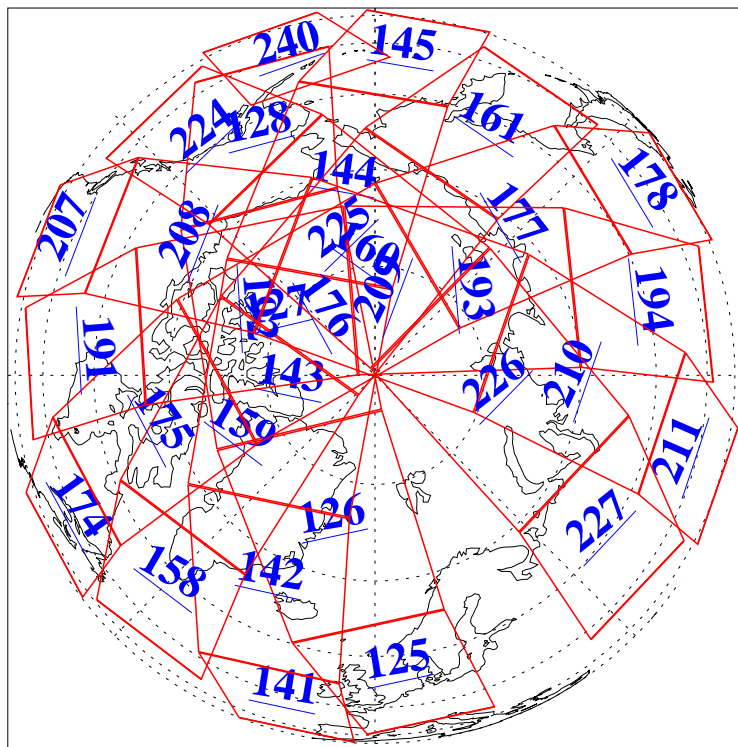

L1B Availability  
AMSU Granules: 240  
HSB Granules: 0  
AIRS Granules: 240

29 Jun 2008  
DoY 181  
Aqua Day 2248  
Granules: 1 to 120

Granules: 121 to 240

Legend: AMSU Available, HSB Available, AIRS Available

L1B Availability  
AMSU Granules: 240  
HSB Granules: 0  
AIRS Granules: 240

29 Jun 2008  
DoY 181  
Aqua Day 2248  
Ascending Granules

Descending Granules

Legend: AMSU Available, HSB Available, AIRS Available

L1B Availability  
 AMSU Granules: 240  
 HSB Granules: 0  
 AIRS Granules: 240

29 Jun 2008  
 DoY 181  
 Aqua Day 2248

Northern Hemisphere Granules

Southern Hemisphere Granules

Legend: AMSU Available, HSB Available, AIRS Available