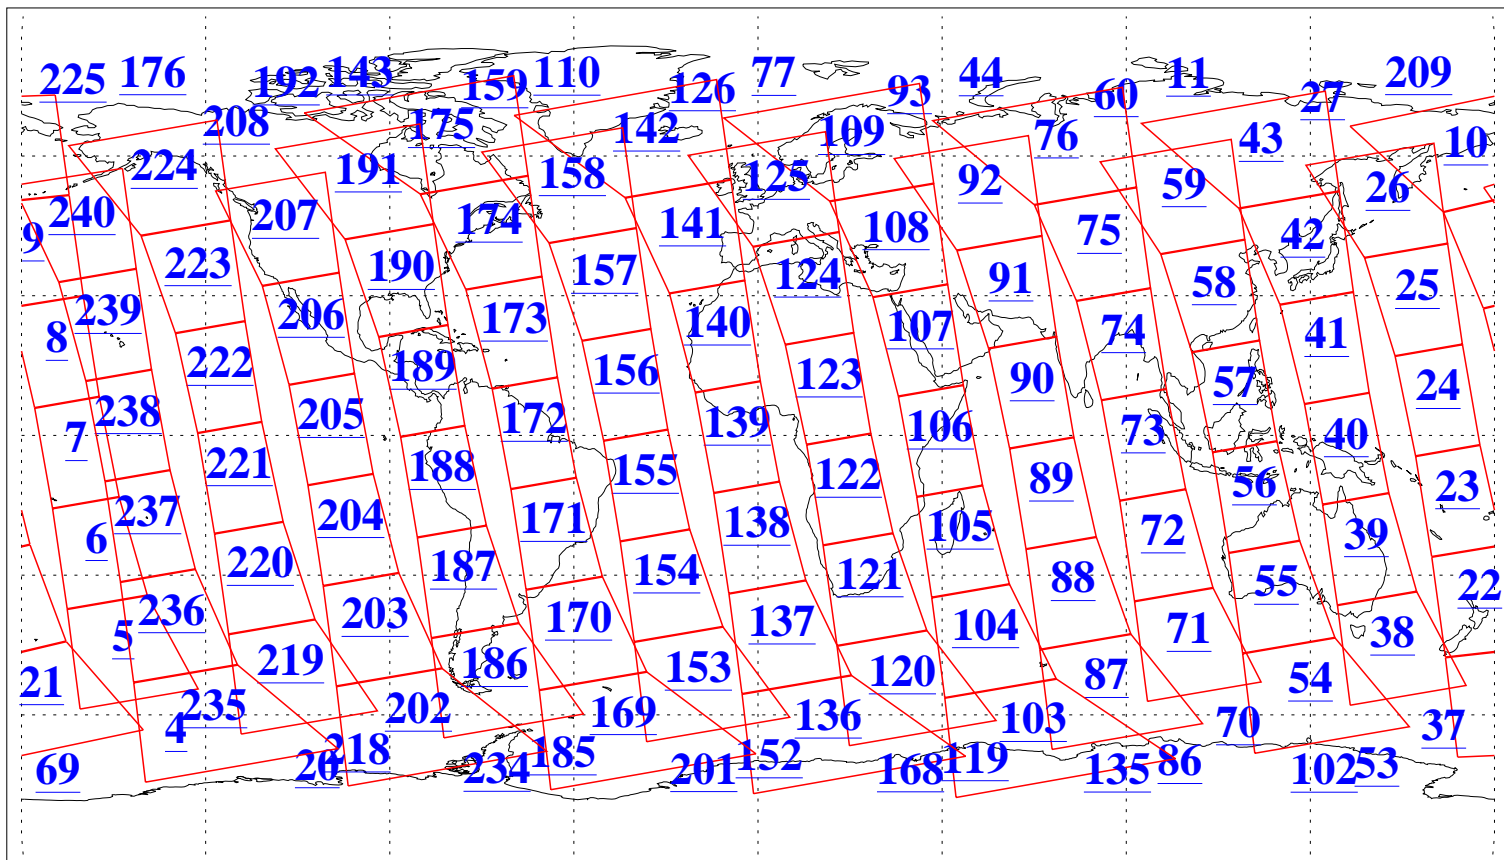

L1B Availability  
AMSU Granules: 240  
HSB Granules: 0  
AIRS Granules: 240

29 Jun 2008  
DoY 181  
Aqua Day 2248  
Granules: 1 to 120

Granules: 121 to 240

Legend: AMSU Available, HSB Available, AIRS Available

L1B Availability  
AMSU Granules: 240  
HSB Granules: 0  
AIRS Granules: 240

29 Jun 2008  
DoY 181  
Aqua Day 2248  
Ascending Granules

Descending Granules

Legend: AMSU Available, HSB Available, AIRS Available

L1B Availability  
 AMSU Granules: 240  
 HSB Granules: 0  
 AIRS Granules: 240

29 Jun 2008  
 DoY 181  
 Aqua Day 2248

Northern Hemisphere Granules

Southern Hemisphere Granules

Legend: AMSU Available, HSB Available, AIRS Available