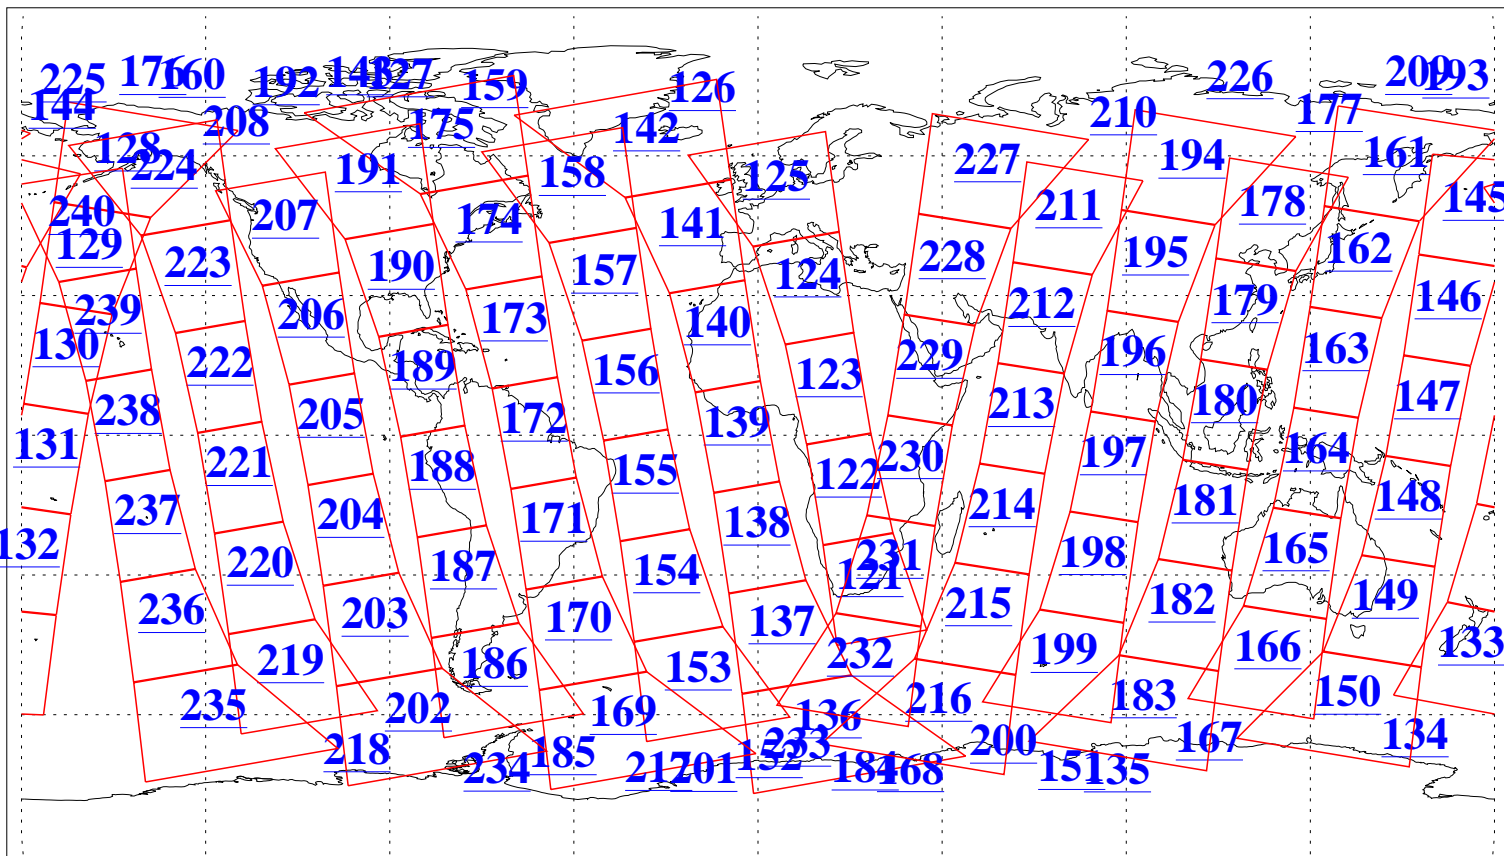

L1B Availability  
AMSU Granules: 240  
HSB Granules: 0  
AIRS Granules: 240

29 Jun 2008  
DoY 181  
Aqua Day 2248  
Granules: 1 to 120

Granules: 121 to 240

Legend: AMSU Available, HSB Available, AIRS Available

L1B Availability  
AMSU Granules: 240  
HSB Granules: 0  
AIRS Granules: 240

29 Jun 2008  
DoY 181  
Aqua Day 2248  
Ascending Granules

Descending Granules

Legend: AMSU Available, HSB Available, AIRS Available

L1B Availability  
 AMSU Granules: 240  
 HSB Granules: 0  
 AIRS Granules: 240

29 Jun 2008  
 DoY 181  
 Aqua Day 2248

Northern Hemisphere Granules

Southern Hemisphere Granules

Legend: AMSU Available, HSB Available, AIRS Available