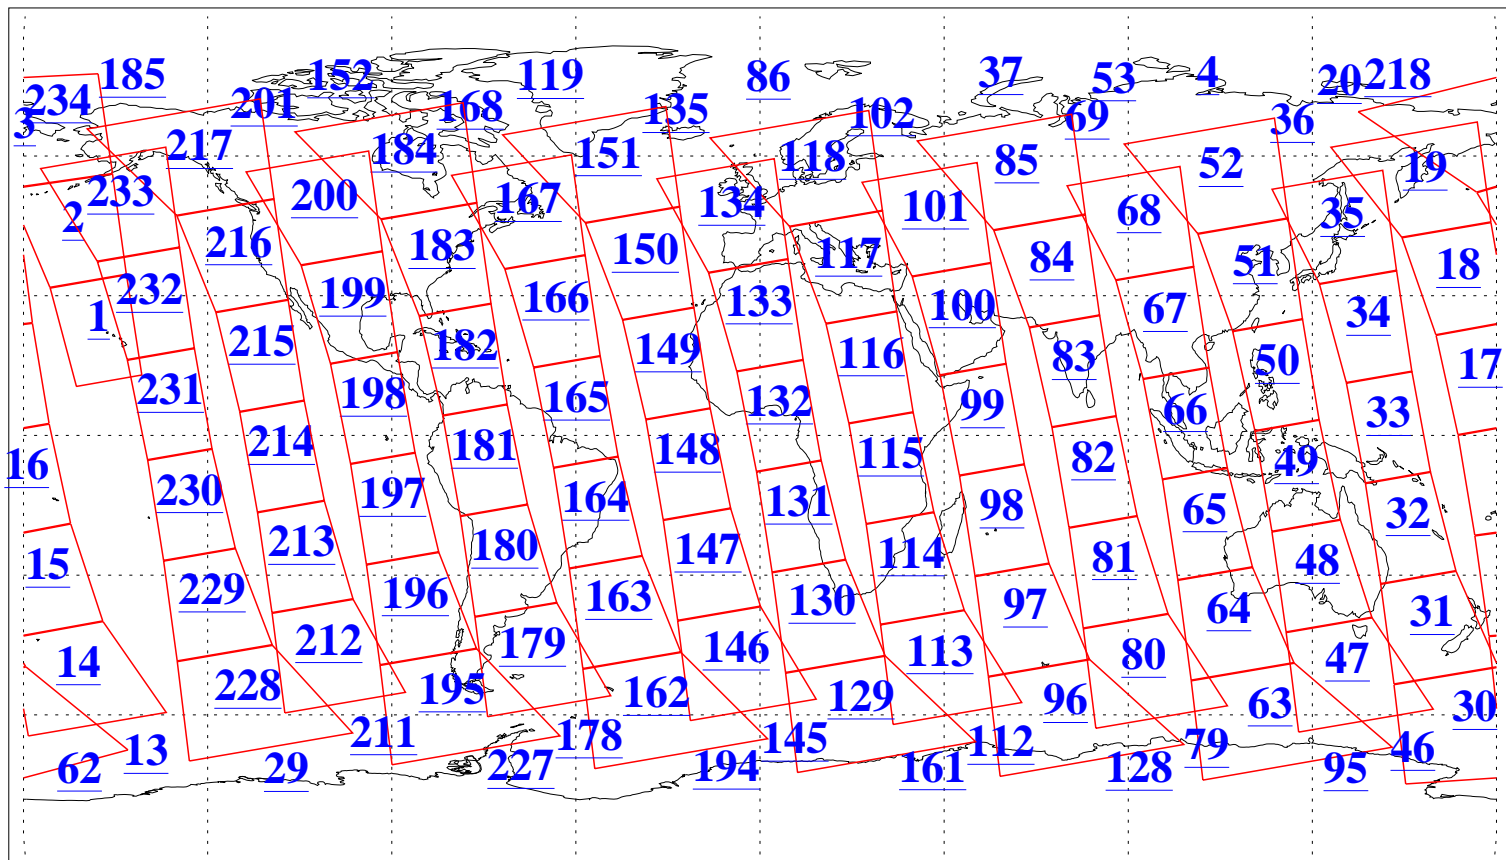

L1B Availability  
AMSU Granules: 240  
HSB Granules: 0  
AIRS Granules: 240

28 Jun 2008  
DoY 180  
Aqua Day 2247  
Granules: 1 to 120

Granules: 121 to 240

Legend: AMSU Available, HSB Available, AIRS Available

L1B Availability  
AMSU Granules: 240  
HSB Granules: 0  
AIRS Granules: 240

28 Jun 2008  
DoY 180  
Aqua Day 2247  
Ascending Granules

Descending Granules

Legend: AMSU Available, HSB Available, AIRS Available