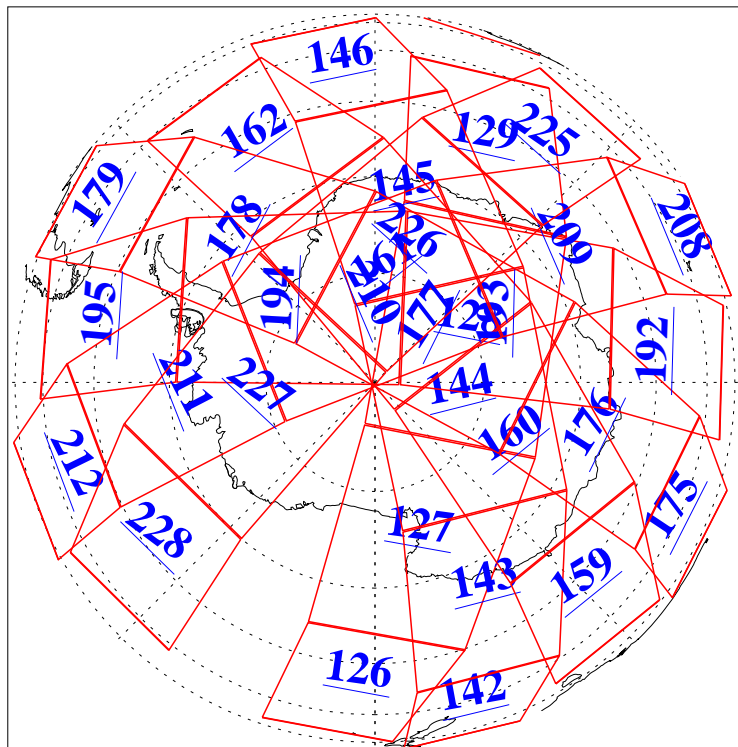

Legend: AMSU Available, HSB Available, AIRS Available