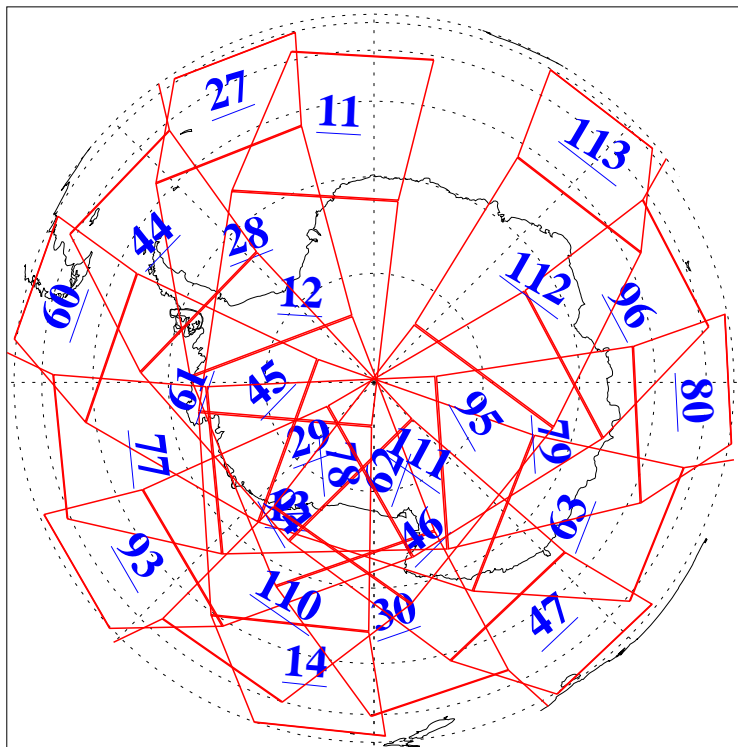

Legend: AMSU Available, HSB Available, AIRS Available