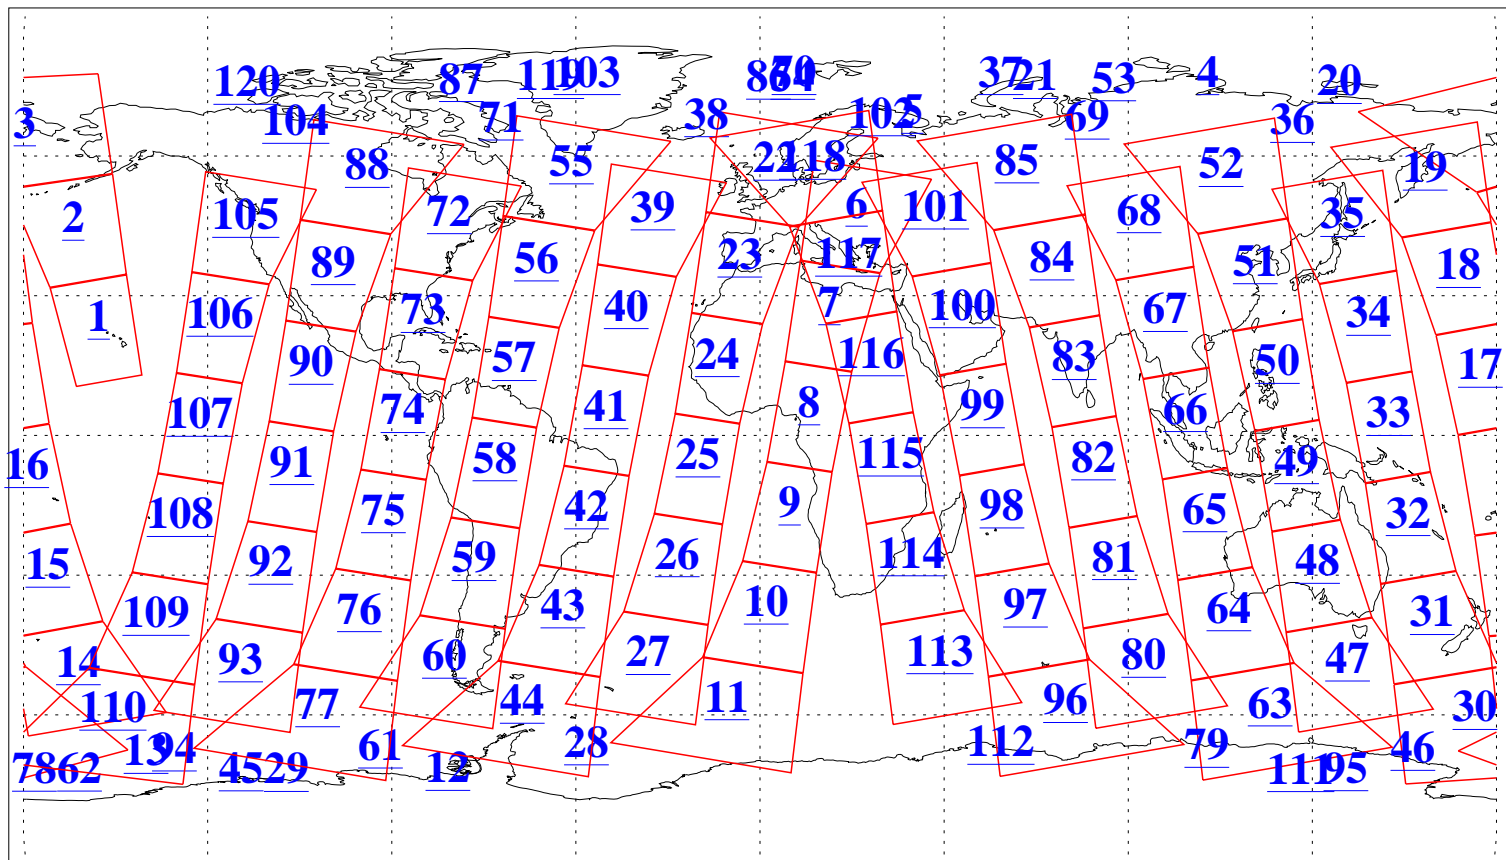

L1B Availability  
AMSU Granules: 240  
HSB Granules: 0  
AIRS Granules: 240

28 Jun 2008  
DoY 180  
Aqua Day 2247  
Granules: 1 to 120

Granules: 121 to 240

Legend: AMSU Available, HSB Available, AIRS Available

L1B Availability  
AMSU Granules: 240  
HSB Granules: 0  
AIRS Granules: 240

28 Jun 2008  
DoY 180  
Aqua Day 2247  
Ascending Granules

Descending Granules

Legend: AMSU Available, HSB Available, AIRS Available