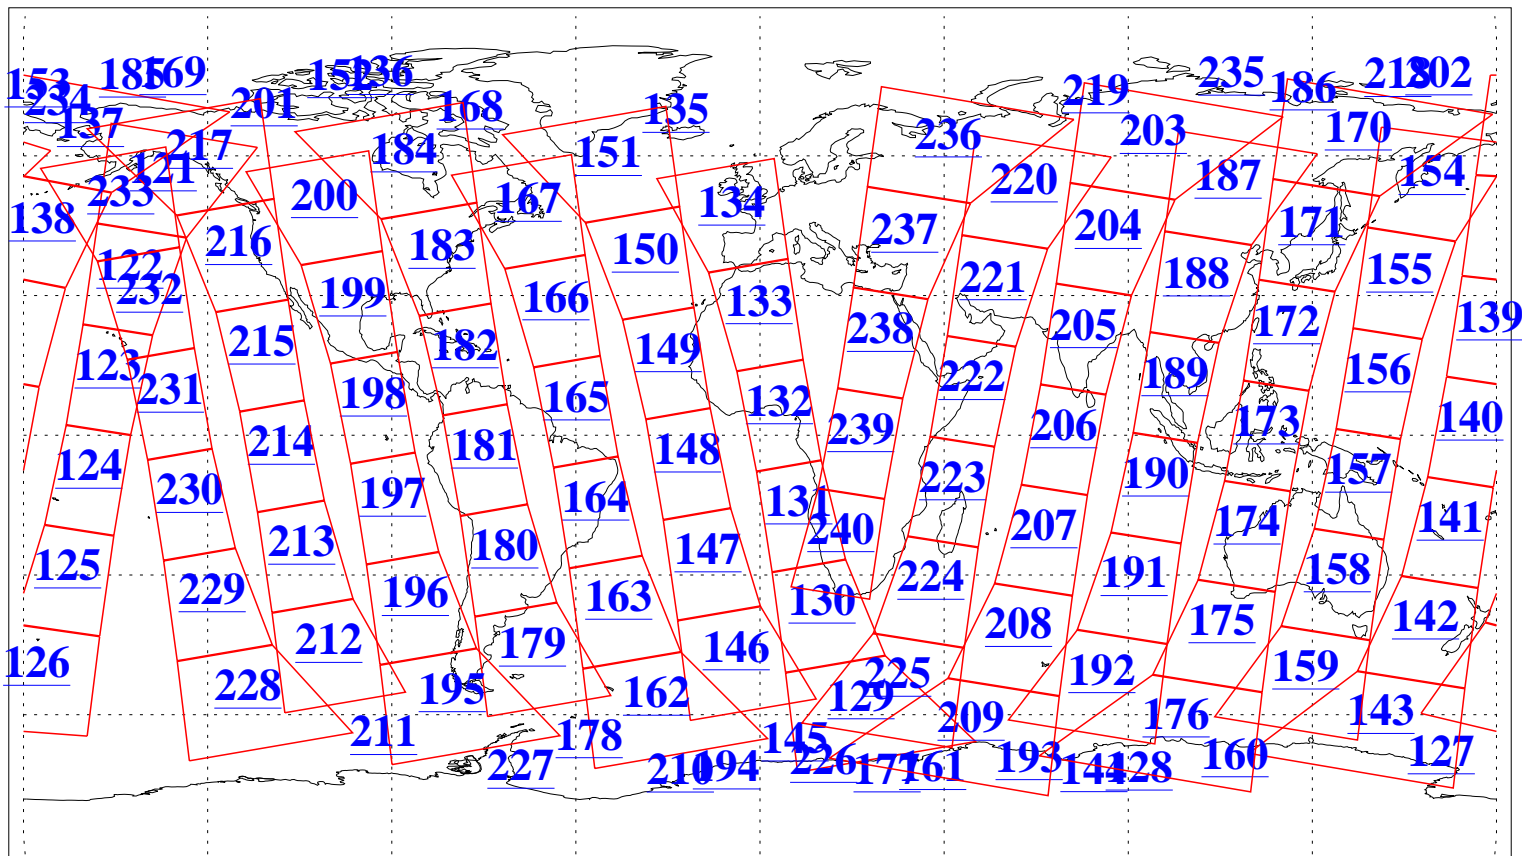

L1B Availability  
AMSU Granules: 240  
HSB Granules: 0  
AIRS Granules: 240

28 Jun 2008  
DoY 180  
Aqua Day 2247  
Granules: 1 to 120

Granules: 121 to 240

Legend: AMSU Available, HSB Available, AIRS Available

L1B Availability  
AMSU Granules: 240  
HSB Granules: 0  
AIRS Granules: 240

28 Jun 2008  
DoY 180  
Aqua Day 2247  
Ascending Granules

Descending Granules

Legend: AMSU Available, HSB Available, AIRS Available