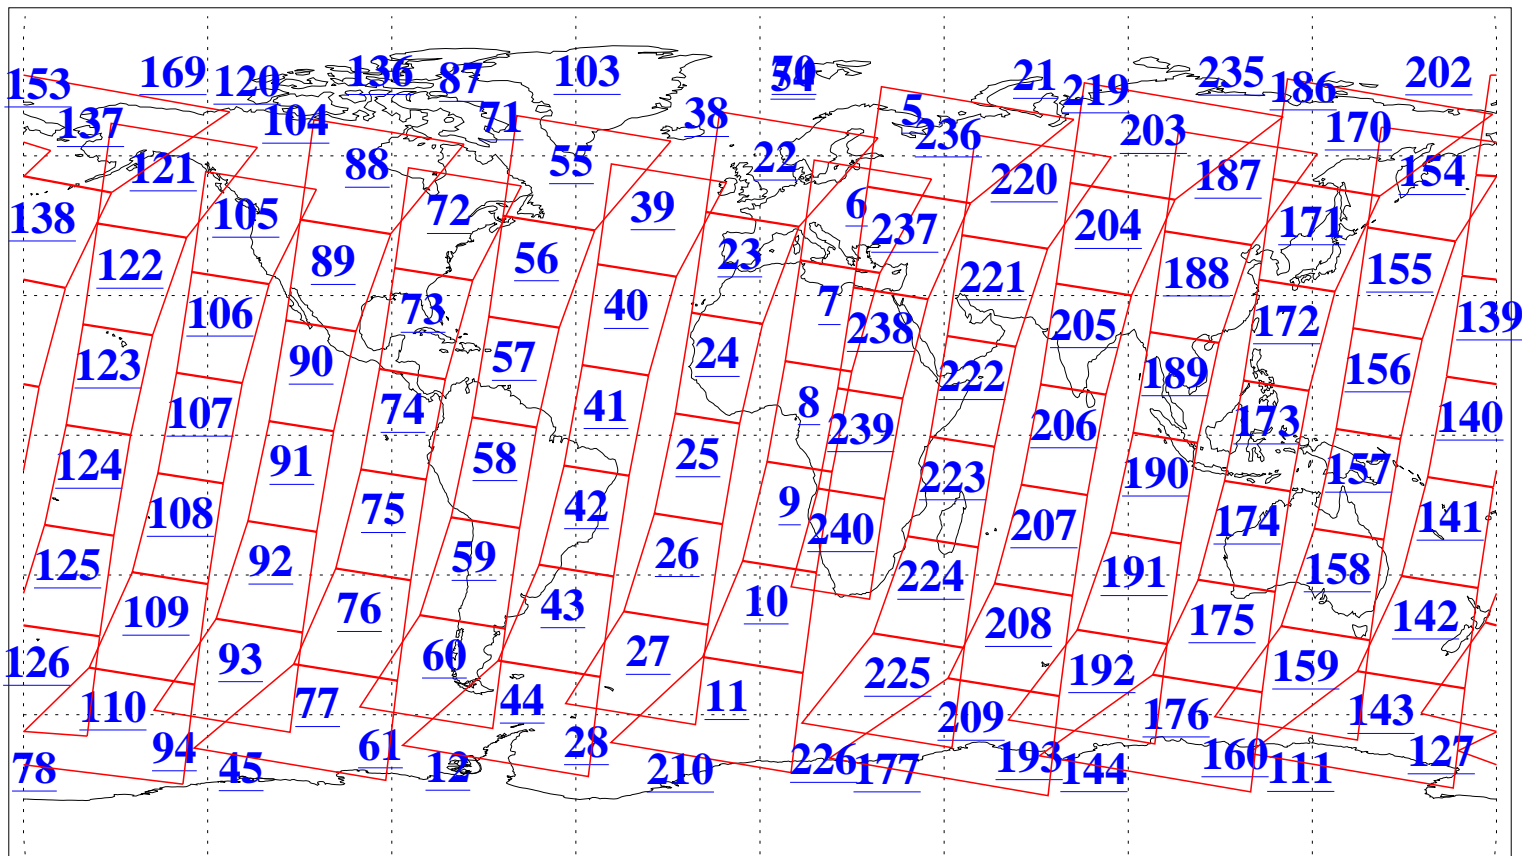

L1B Availability  
AMSU Granules: 240  
HSB Granules: 0  
AIRS Granules: 240

28 Jun 2008  
DoY 180  
Aqua Day 2247  
Granules: 1 to 120

Granules: 121 to 240

Legend: AMSU Available, HSB Available, AIRS Available

L1B Availability  
AMSU Granules: 240  
HSB Granules: 0  
AIRS Granules: 240

28 Jun 2008  
DoY 180  
Aqua Day 2247  
Ascending Granules

Descending Granules

Legend: AMSU Available, HSB Available, AIRS Available