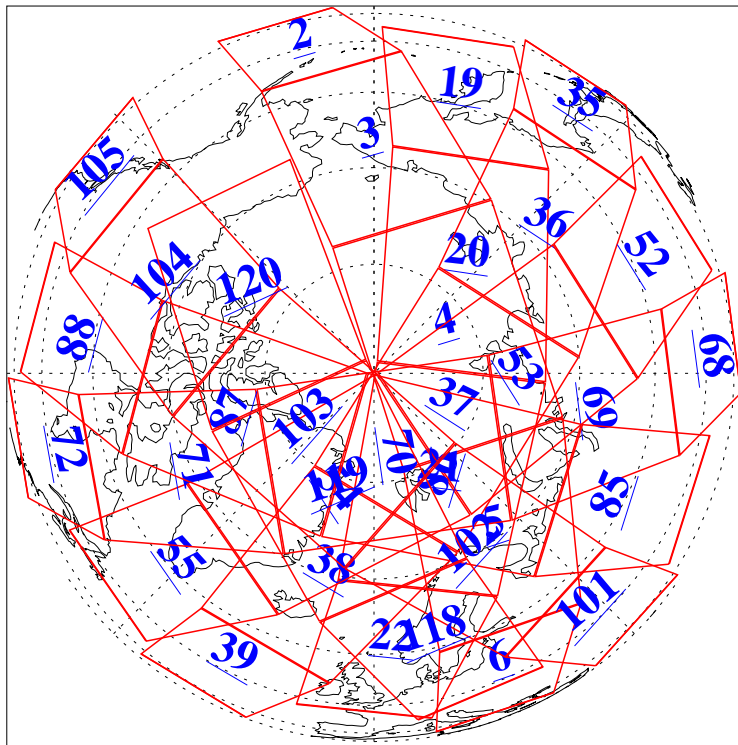

L1B Availability  
AMSU Granules: 240  
HSB Granules: 0  
AIRS Granules: 240

28 Jun 2008  
DoY 180  
Aqua Day 2247  
Granules: 1 to 120

Granules: 121 to 240

Legend: AMSU Available, HSB Available, AIRS Available

L1B Availability  
AMSU Granules: 240  
HSB Granules: 0  
AIRS Granules: 240

28 Jun 2008  
DoY 180  
Aqua Day 2247  
Ascending Granules

Descending Granules

Legend: AMSU Available, HSB Available, AIRS Available

### Northern Hemisphere Granules