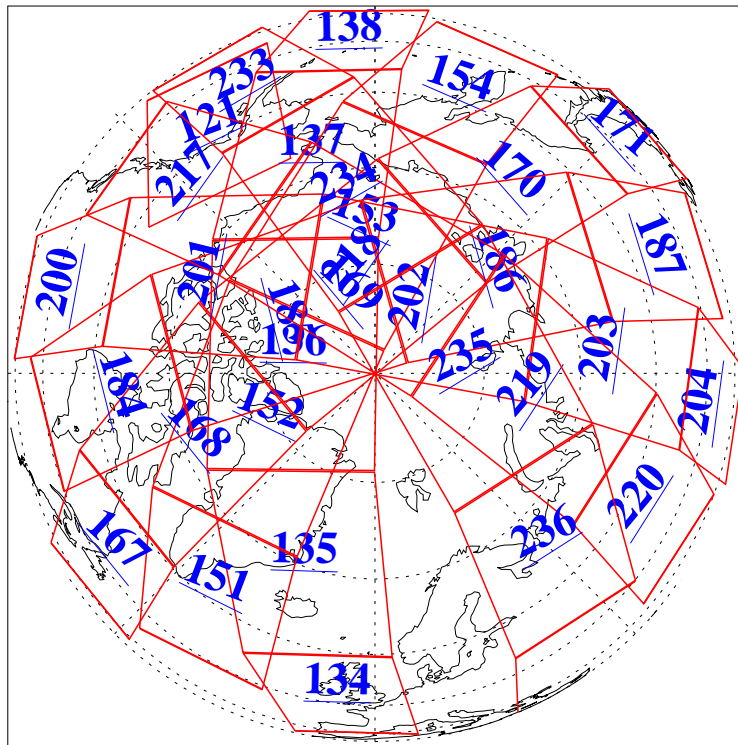

L1B Availability  
AMSU Granules: 240  
HSB Granules: 0  
AIRS Granules: 240

28 Jun 2008  
DoY 180  
Aqua Day 2247  
Granules: 1 to 120

Granules: 121 to 240

Legend: AMSU Available, HSB Available, AIRS Available

L1B Availability  
AMSU Granules: 240  
HSB Granules: 0  
AIRS Granules: 240

28 Jun 2008  
DoY 180  
Aqua Day 2247  
Ascending Granules

Descending Granules

Legend: AMSU Available, HSB Available, AIRS Available

### Northern Hemisphere Granules