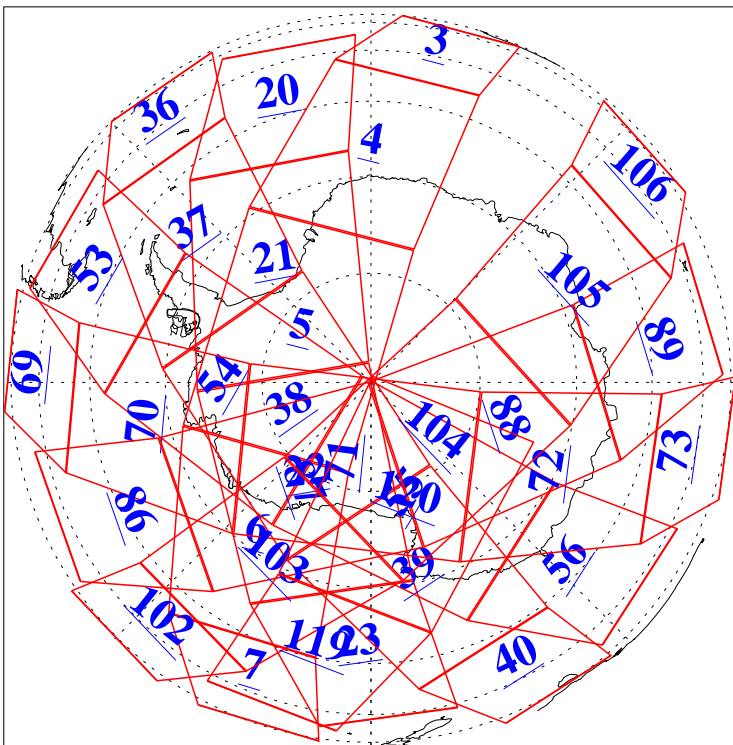

L1B Availability
AMSU Granules: 240
HSB Granules: 0
AIRS Granules: 240

27 Jun 2008
DoY 179
Aqua Day 2246
Granules: 1 to 120

Granules: 121 to 240

Legend: AMSU Available, HSB Available, AIRS Available

L1B Availability
AMSU Granules: 240
HSB Granules: 0
AIRS Granules: 240

27 Jun 2008
DoY 179
Aqua Day 2246
Ascending Granules

Descending Granules

Legend: AMSU Available, HSB Available, AIRS Available

L1B Availability
 AMSU Granules: 240
 HSB Granules: 0
 AIRS Granules: 240

27 Jun 2008
 DoY 179
 Aqua Day 2246

Northern Hemisphere Granules

Southern Hemisphere Granules

Legend: AMSU Available, HSB Available, AIRS Available