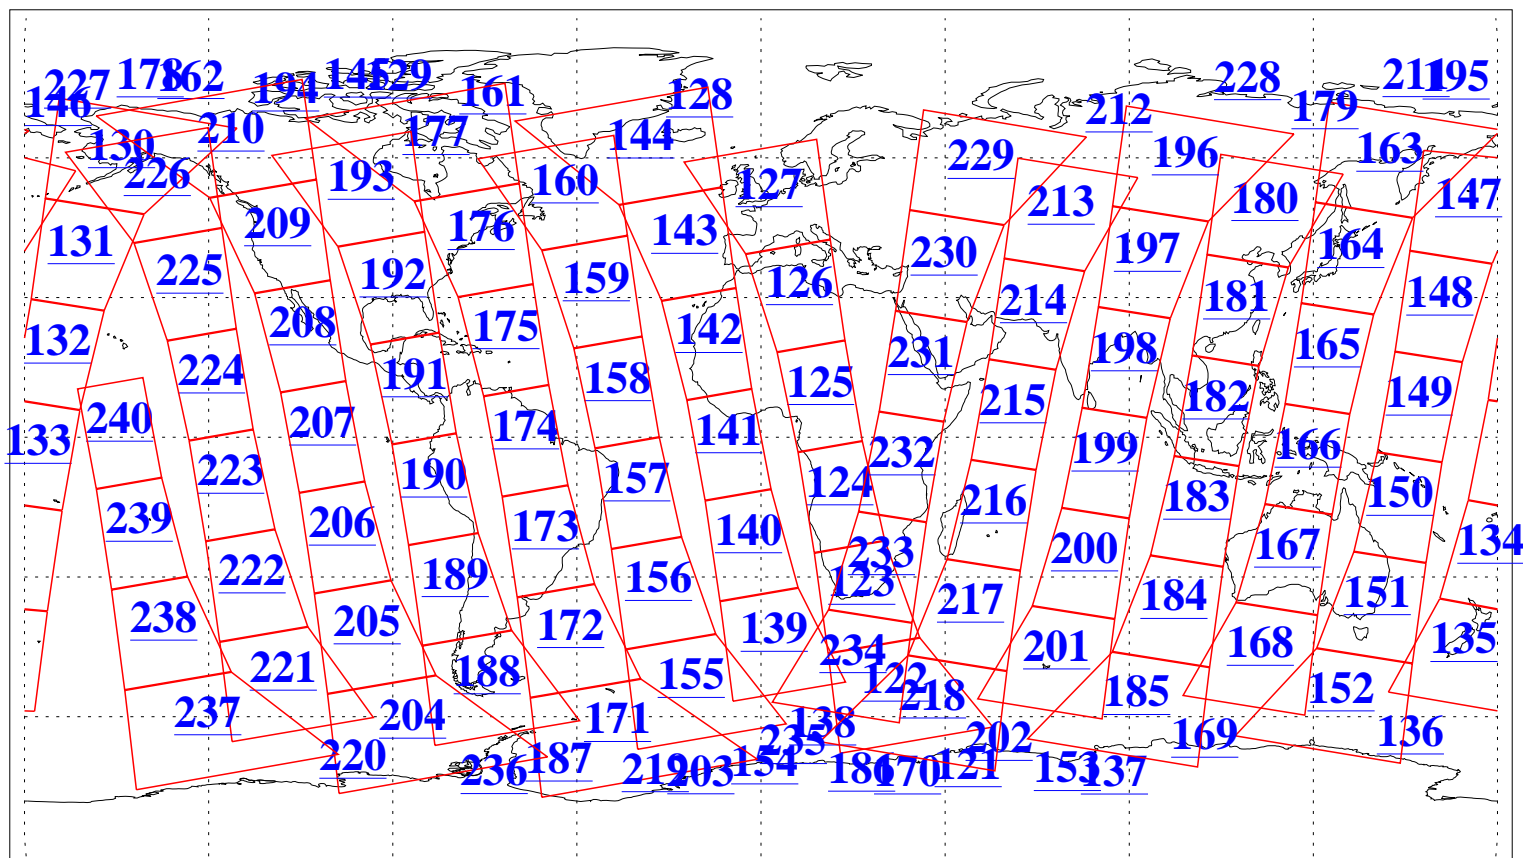

L1B Availability
AMSU Granules: 240
HSB Granules: 0
AIRS Granules: 240

27 Jun 2008
DoY 179
Aqua Day 2246
Granules: 1 to 120

Granules: 121 to 240

Legend: AMSU Available, HSB Available, AIRS Available

L1B Availability
AMSU Granules: 240
HSB Granules: 0
AIRS Granules: 240

27 Jun 2008
DoY 179
Aqua Day 2246
Ascending Granules

Descending Granules

Legend: AMSU Available, HSB Available, AIRS Available

L1B Availability
 AMSU Granules: 240
 HSB Granules: 0
 AIRS Granules: 240

27 Jun 2008
 DoY 179
 Aqua Day 2246

Northern Hemisphere Granules

Southern Hemisphere Granules

Legend: AMSU Available, HSB Available, AIRS Available