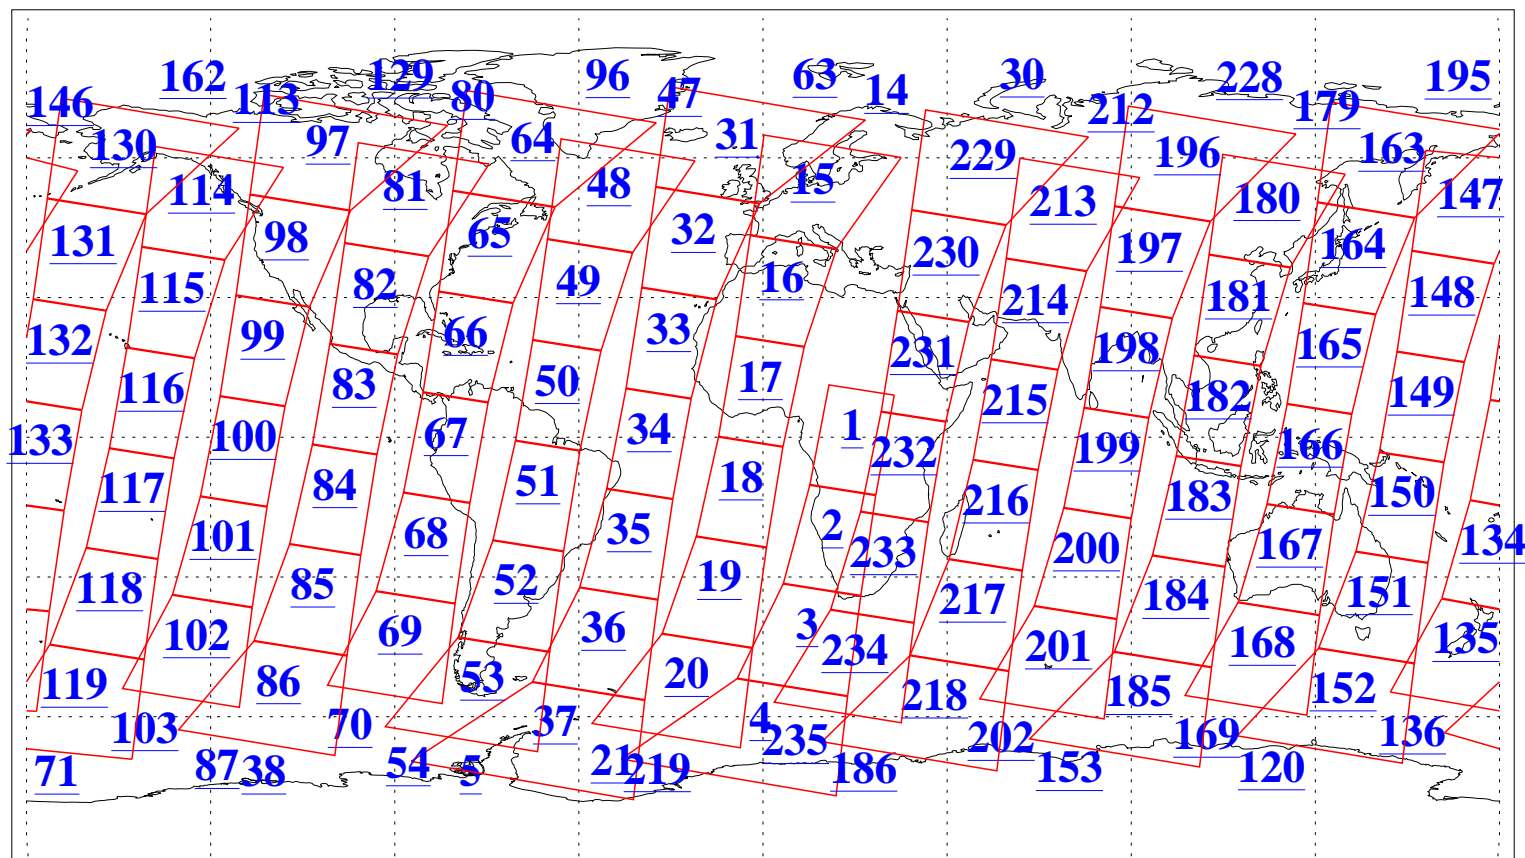

L1B Availability
AMSU Granules: 240
HSB Granules: 0
AIRS Granules: 240

27 Jun 2008
DoY 179
Aqua Day 2246
Granules: 1 to 120

Granules: 121 to 240

Legend: AMSU Available, HSB Available, AIRS Available

L1B Availability
AMSU Granules: 240
HSB Granules: 0
AIRS Granules: 240

27 Jun 2008
DoY 179
Aqua Day 2246
Ascending Granules

Descending Granules

Legend: AMSU Available, HSB Available, AIRS Available

L1B Availability
 AMSU Granules: 240
 HSB Granules: 0
 AIRS Granules: 240

27 Jun 2008
 DoY 179
 Aqua Day 2246

Northern Hemisphere Granules

Southern Hemisphere Granules

Legend: AMSU Available, HSB Available, AIRS Available