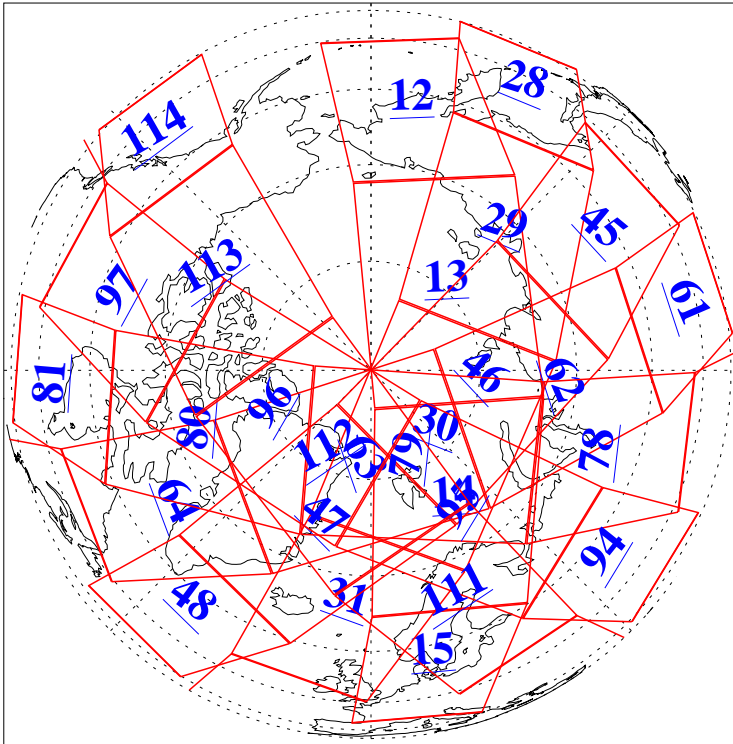

L1B Availability
AMSU Granules: 240
HSB Granules: 0
AIRS Granules: 240

27 Jun 2008
DoY 179
Aqua Day 2246
Granules: 1 to 120

Granules: 121 to 240

Legend: AMSU Available, HSB Available, AIRS Available

L1B Availability
AMSU Granules: 240
HSB Granules: 0
AIRS Granules: 240

27 Jun 2008
DoY 179
Aqua Day 2246
Ascending Granules

Descending Granules

Legend: AMSU Available, HSB Available, AIRS Available

L1B Availability
 AMSU Granules: 240
 HSB Granules: 0
 AIRS Granules: 240

27 Jun 2008
 DoY 179
 Aqua Day 2246

Northern Hemisphere Granules

Southern Hemisphere Granules

Legend: AMSU Available, HSB Available, AIRS Available