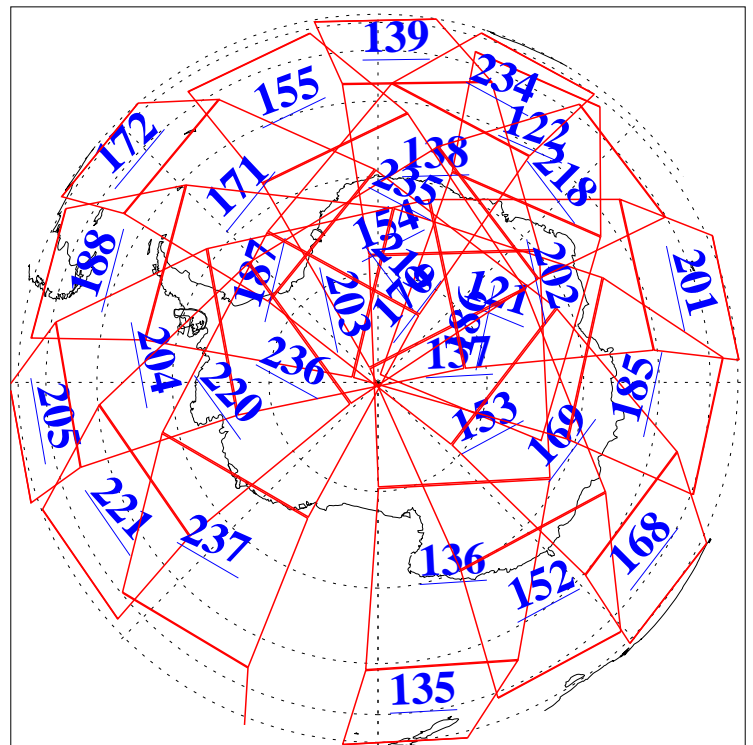

L1B Availability
AMSU Granules: 240
HSB Granules: 0
AIRS Granules: 240

27 Jun 2008
DoY 179
Aqua Day 2246
Granules: 1 to 120

Granules: 121 to 240

Legend: AMSU Available, HSB Available, AIRS Available

L1B Availability
AMSU Granules: 240
HSB Granules: 0
AIRS Granules: 240

27 Jun 2008
DoY 179
Aqua Day 2246
Ascending Granules

Descending Granules

Legend: AMSU Available, HSB Available, AIRS Available

L1B Availability
 AMSU Granules: 240
 HSB Granules: 0
 AIRS Granules: 240

27 Jun 2008
 DoY 179
 Aqua Day 2246

Northern Hemisphere Granules

Southern Hemisphere Granules

Legend: AMSU Available, HSB Available, AIRS Available