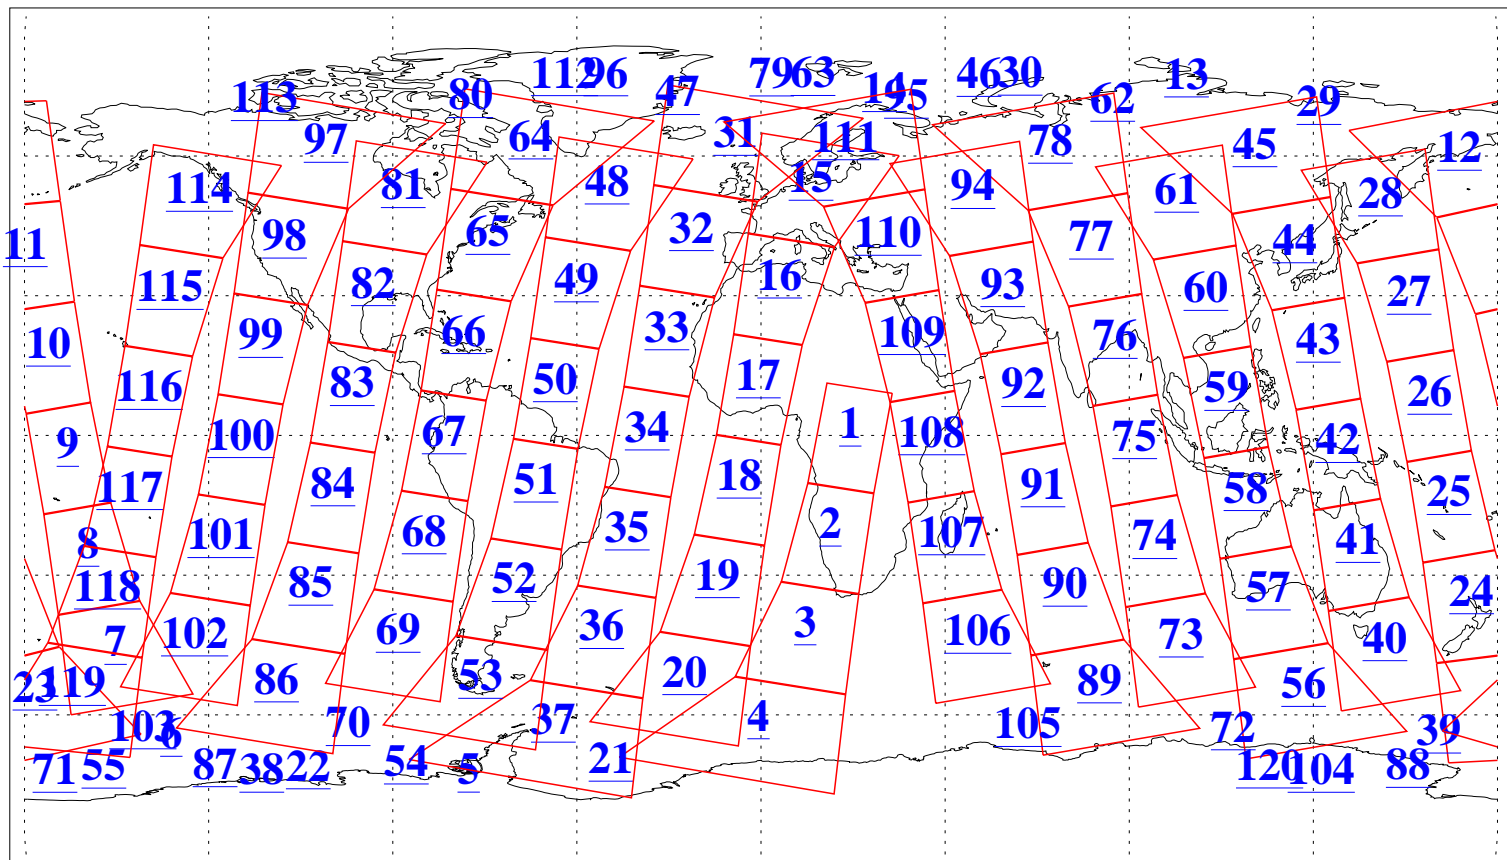

L1B Availability
AMSU Granules: 240
HSB Granules: 0
AIRS Granules: 240

27 Jun 2008
DoY 179
Aqua Day 2246
Granules: 1 to 120

Granules: 121 to 240

Legend: AMSU Available, HSB Available, AIRS Available

L1B Availability
AMSU Granules: 240
HSB Granules: 0
AIRS Granules: 240

27 Jun 2008
DoY 179
Aqua Day 2246
Ascending Granules

Descending Granules

Legend: AMSU Available, HSB Available, AIRS Available

L1B Availability
 AMSU Granules: 240
 HSB Granules: 0
 AIRS Granules: 240

27 Jun 2008
 DoY 179
 Aqua Day 2246

Northern Hemisphere Granules

Southern Hemisphere Granules

Legend: AMSU Available, HSB Available, AIRS Available