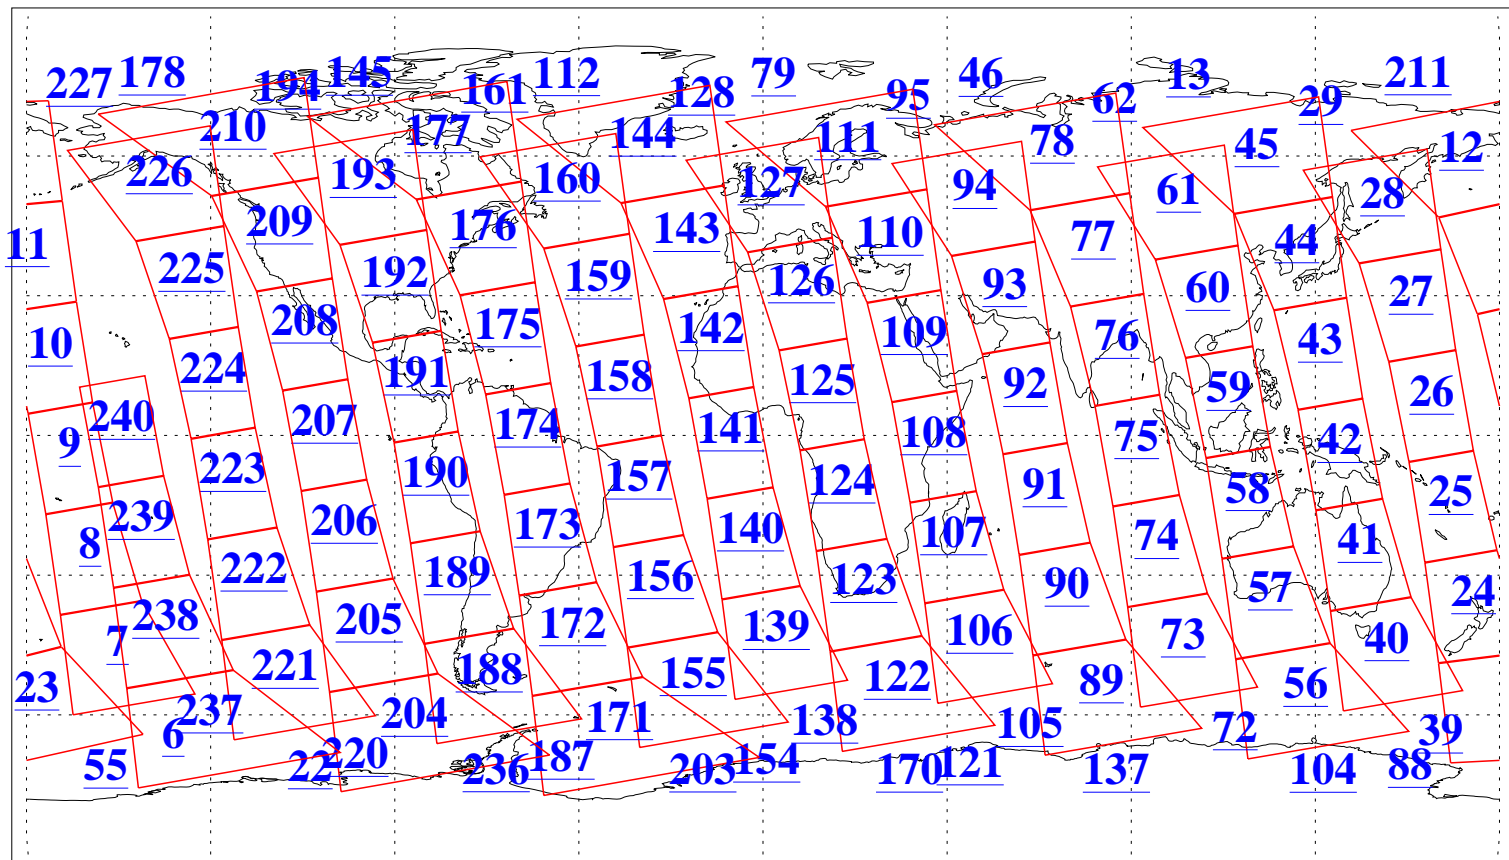

L1B Availability
AMSU Granules: 240
HSB Granules: 0
AIRS Granules: 240

27 Jun 2008
DoY 179
Aqua Day 2246
Granules: 1 to 120

Granules: 121 to 240

Legend: AMSU Available, HSB Available, AIRS Available

L1B Availability
AMSU Granules: 240
HSB Granules: 0
AIRS Granules: 240

27 Jun 2008
DoY 179
Aqua Day 2246
Ascending Granules

Descending Granules

Legend: AMSU Available, HSB Available, AIRS Available

L1B Availability
 AMSU Granules: 240
 HSB Granules: 0
 AIRS Granules: 240

27 Jun 2008
 DoY 179
 Aqua Day 2246

Northern Hemisphere Granules

Southern Hemisphere Granules

Legend: AMSU Available, HSB Available, AIRS Available