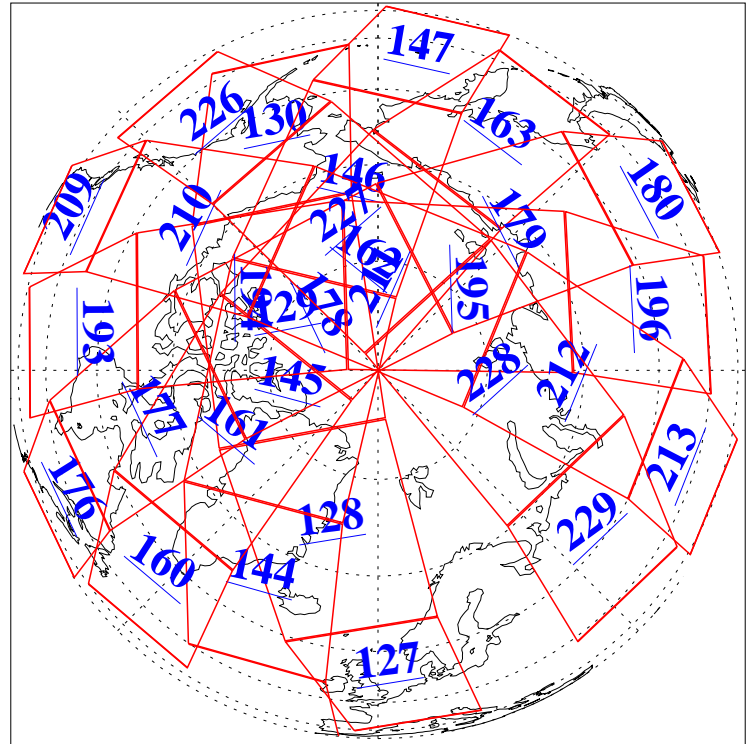

27 Jun 2008
DoY 179
Aqua Day 2246
Ascending Granules

Descending Granules

Legend: AMSU Available, HSB Available, AIRS Available

L1B Availability
 AMSU Granules: 240
 HSB Granules: 0
 AIRS Granules: 240

27 Jun 2008
 DoY 179
 Aqua Day 2246

Northern Hemisphere Granules

Southern Hemisphere Granules

Legend: AMSU Available, HSB Available, AIRS Available