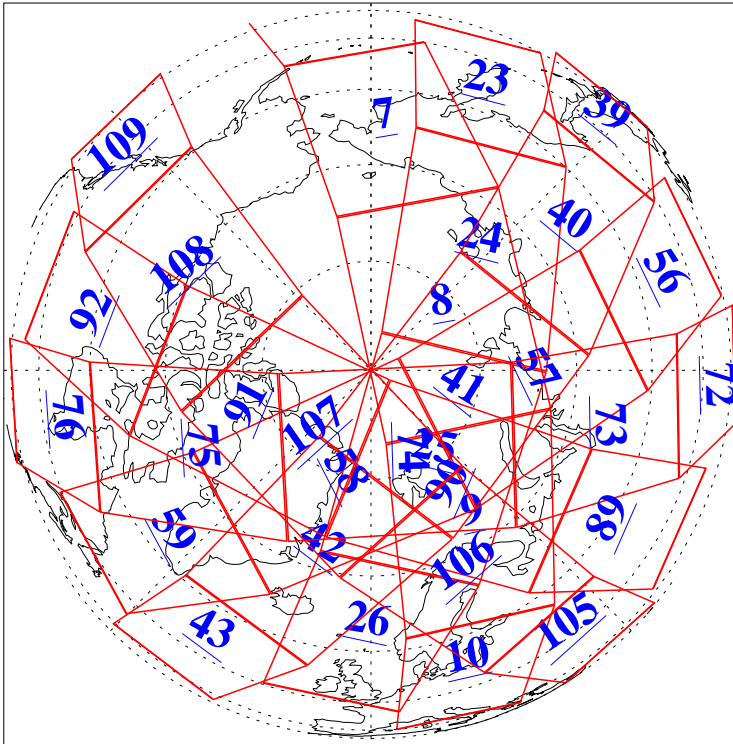

L1B Availability  
AMSU Granules: 240  
HSB Granules: 0  
AIRS Granules: 238

24 Jun 2008  
DoY 176  
Aqua Day 2243  
Granules: 1 to 120

Granules: 121 to 240

Legend: AMSU Available, HSB Available, AIRS Available

L1B Availability  
AMSU Granules: 240  
HSB Granules: 0  
AIRS Granules: 238

24 Jun 2008  
DoY 176  
Aqua Day 2243  
Ascending Granules

Descending Granules

Legend: AMSU Available, HSB Available, AIRS Available

L1B Availability  
 AMSU Granules: 240  
 HSB Granules: 0  
 AIRS Granules: 238

24 Jun 2008  
 DoY 176  
 Aqua Day 2243

Northern Hemisphere Granules

Southern Hemisphere Granules

Legend: AMSU Available, HSB Available, AIRS Available