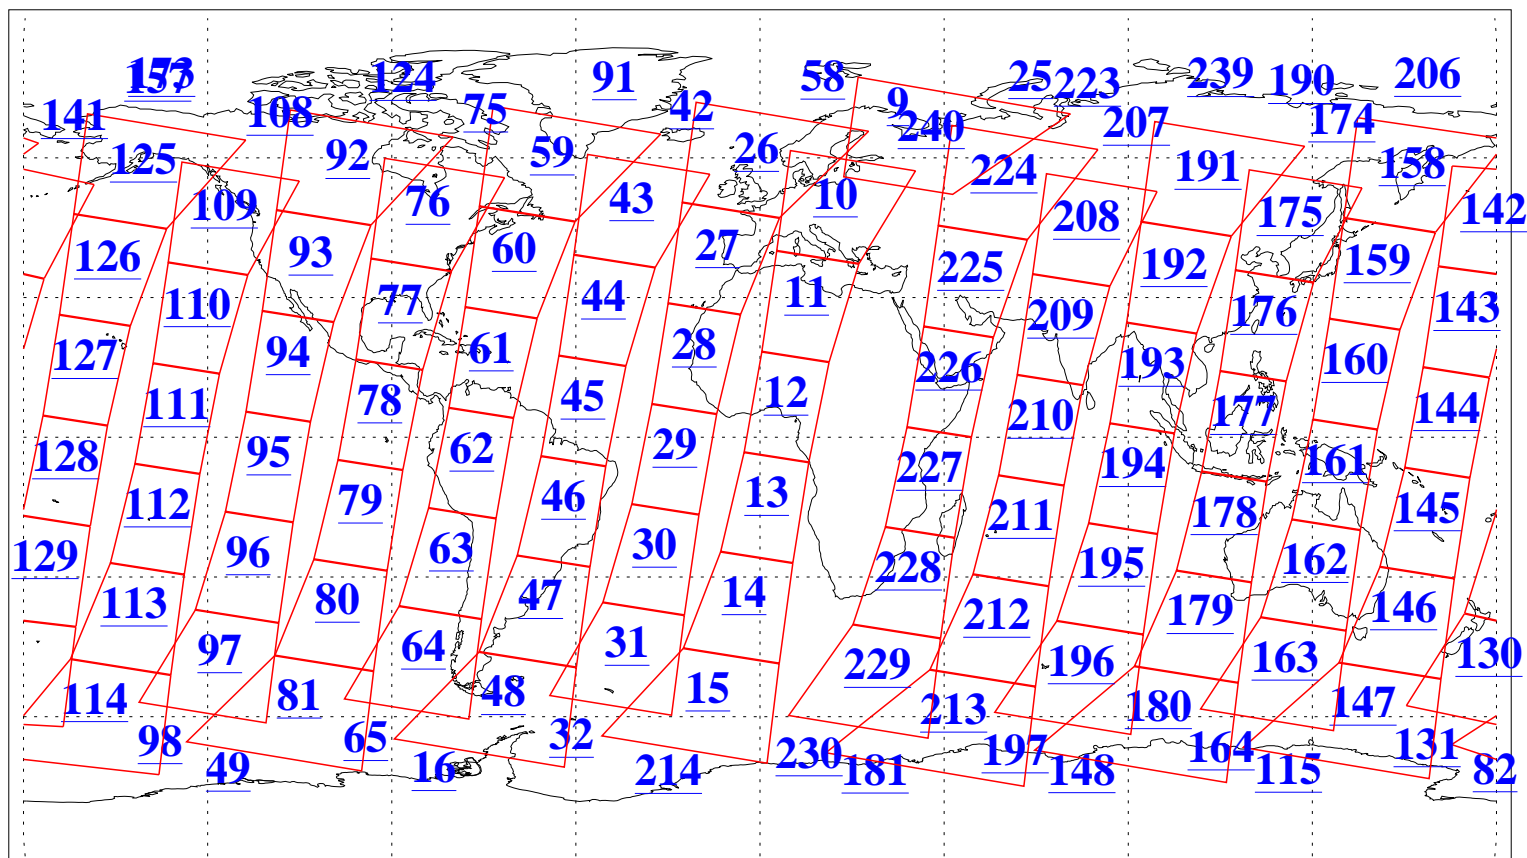

L1B Availability  
AMSU Granules: 240  
HSB Granules: 0  
AIRS Granules: 238

24 Jun 2008  
DoY 176  
Aqua Day 2243  
Granules: 1 to 120

Granules: 121 to 240

Legend: AMSU Available, HSB Available, AIRS Available

L1B Availability  
AMSU Granules: 240  
HSB Granules: 0  
AIRS Granules: 238

24 Jun 2008  
DoY 176  
Aqua Day 2243  
Ascending Granules

Descending Granules

Legend: AMSU Available, HSB Available, AIRS Available

L1B Availability  
 AMSU Granules: 240  
 HSB Granules: 0  
 AIRS Granules: 238

24 Jun 2008  
 DoY 176  
 Aqua Day 2243

Northern Hemisphere Granules

Southern Hemisphere Granules

Legend: AMSU Available, HSB Available, AIRS Available