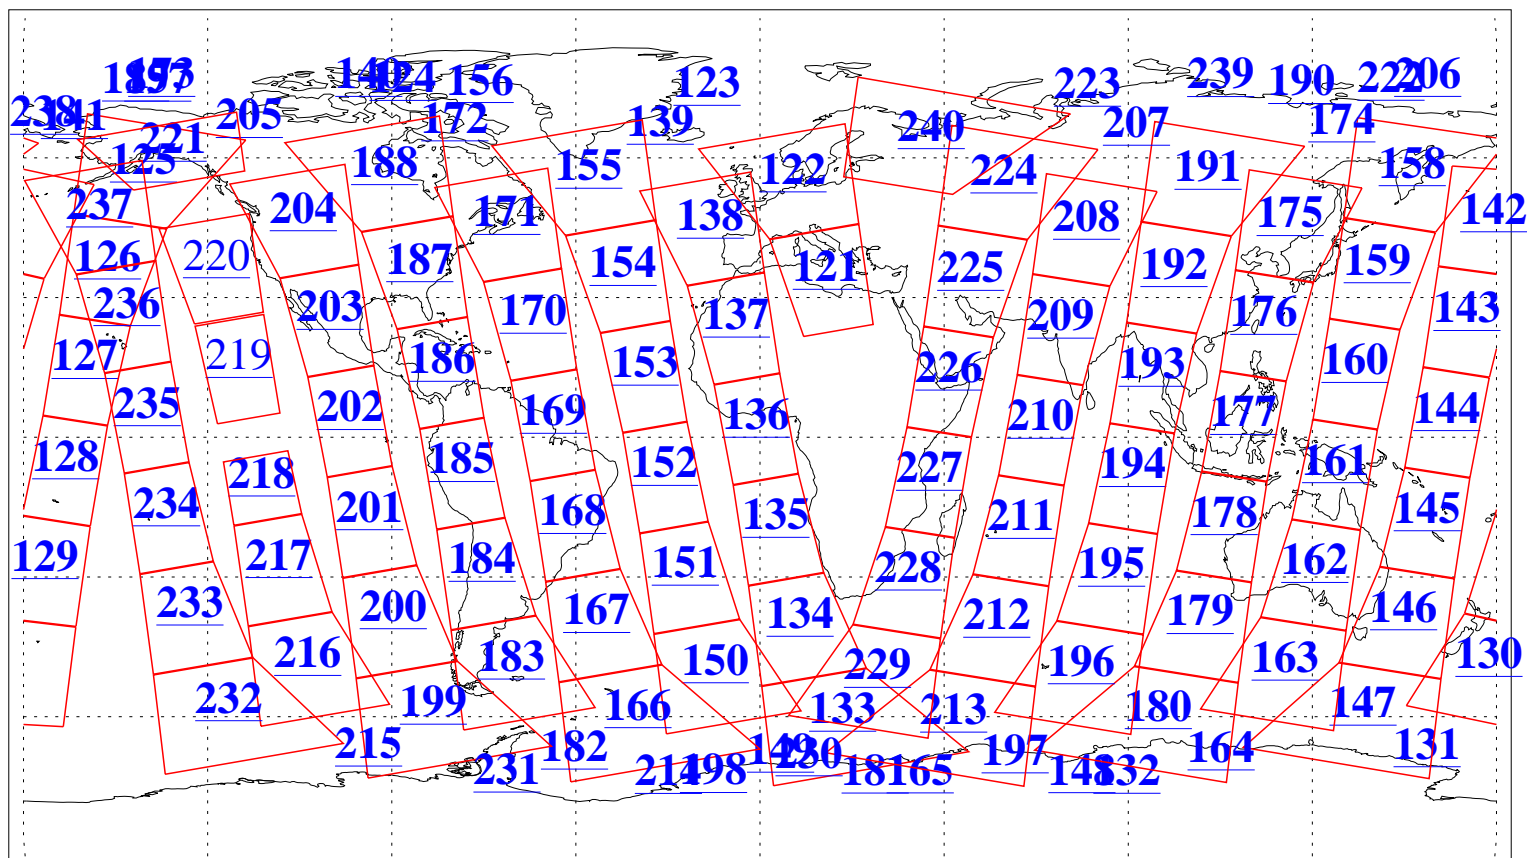

L1B Availability  
AMSU Granules: 240  
HSB Granules: 0  
AIRS Granules: 238

24 Jun 2008  
DoY 176  
Aqua Day 2243  
Granules: 1 to 120

Granules: 121 to 240

Legend: AMSU Available, HSB Available, AIRS Available

L1B Availability  
AMSU Granules: 240  
HSB Granules: 0  
AIRS Granules: 238

24 Jun 2008  
DoY 176  
Aqua Day 2243  
Ascending Granules

Descending Granules

Legend: AMSU Available, HSB Available, AIRS Available

L1B Availability  
 AMSU Granules: 240  
 HSB Granules: 0  
 AIRS Granules: 238

24 Jun 2008  
 DoY 176  
 Aqua Day 2243

Northern Hemisphere Granules

Southern Hemisphere Granules

Legend: AMSU Available, HSB Available, AIRS Available