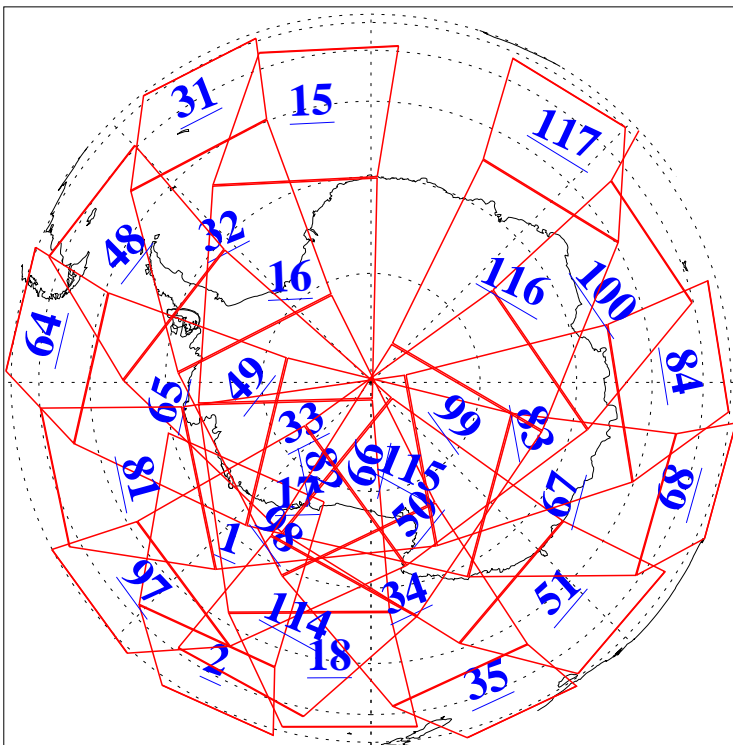

L1B Availability  
AMSU Granules: 240  
HSB Granules: 0  
AIRS Granules: 238

24 Jun 2008  
DoY 176  
Aqua Day 2243  
Granules: 1 to 120

Granules: 121 to 240

Legend: AMSU Available, HSB Available, AIRS Available

L1B Availability  
AMSU Granules: 240  
HSB Granules: 0  
AIRS Granules: 238

24 Jun 2008  
DoY 176  
Aqua Day 2243  
Ascending Granules

Descending Granules

Legend: AMSU Available, HSB Available, AIRS Available

L1B Availability  
 AMSU Granules: 240  
 HSB Granules: 0  
 AIRS Granules: 238

24 Jun 2008  
 DoY 176  
 Aqua Day 2243

Northern Hemisphere Granules

Southern Hemisphere Granules

Legend: AMSU Available, HSB Available, AIRS Available