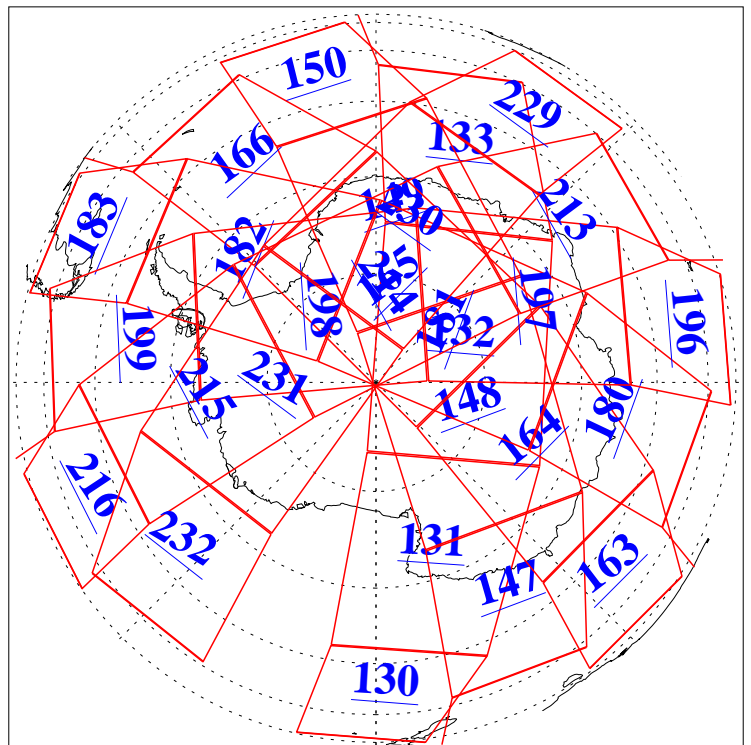

L1B Availability  
AMSU Granules: 240  
HSB Granules: 0  
AIRS Granules: 238

24 Jun 2008  
DoY 176  
Aqua Day 2243  
Granules: 1 to 120

Granules: 121 to 240

Legend: AMSU Available, HSB Available, AIRS Available

L1B Availability  
AMSU Granules: 240  
HSB Granules: 0  
AIRS Granules: 238

24 Jun 2008  
DoY 176  
Aqua Day 2243  
Ascending Granules

Descending Granules

Legend: AMSU Available, HSB Available, AIRS Available

L1B Availability  
 AMSU Granules: 240  
 HSB Granules: 0  
 AIRS Granules: 238

24 Jun 2008  
 DoY 176  
 Aqua Day 2243

Northern Hemisphere Granules

Southern Hemisphere Granules

Legend: AMSU Available, HSB Available, AIRS Available