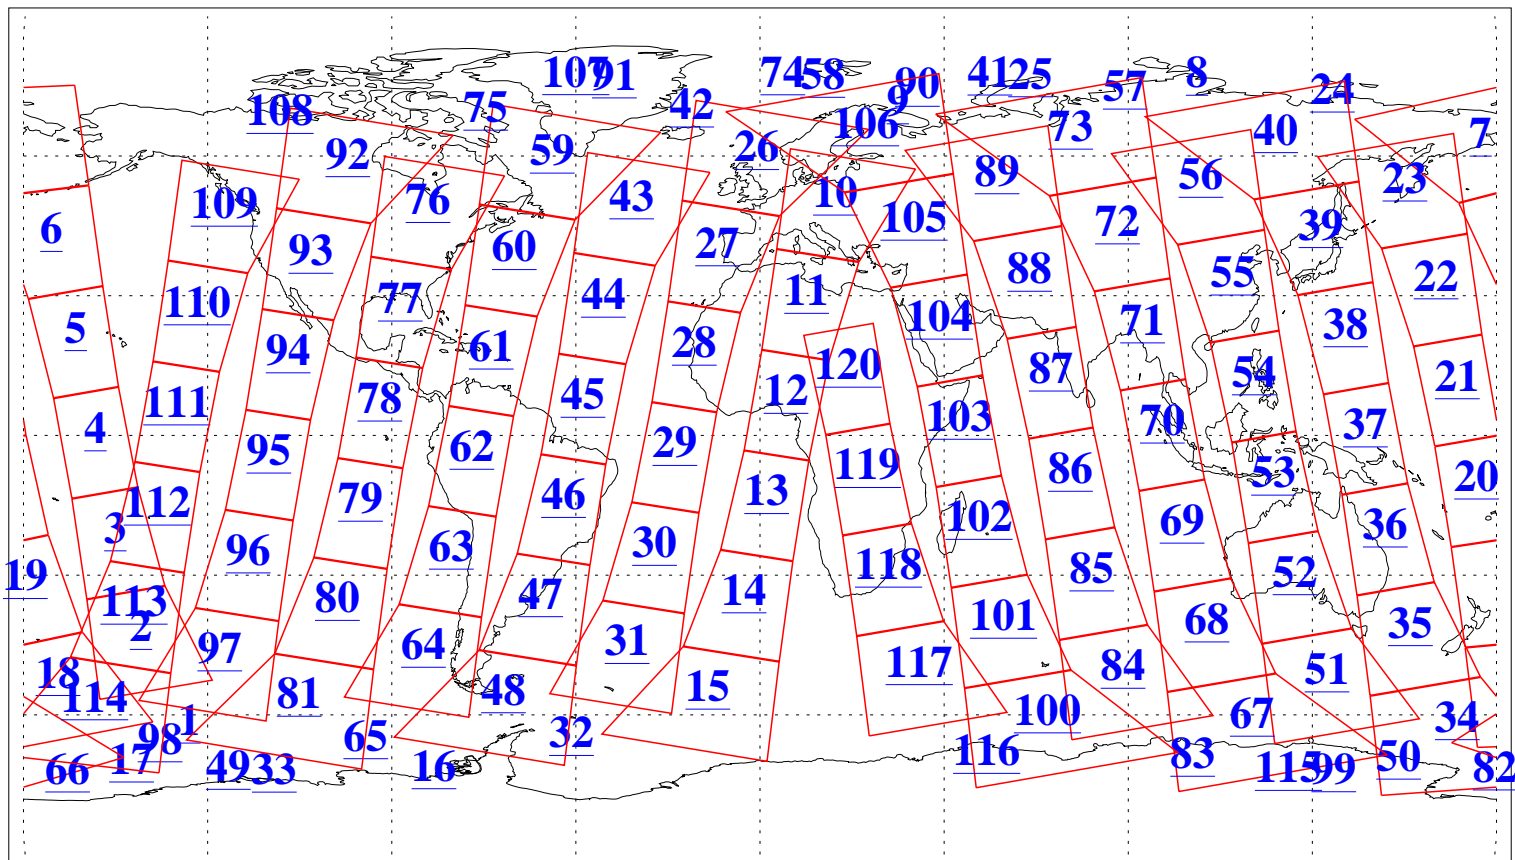

L1B Availability  
AMSU Granules: 240  
HSB Granules: 0  
AIRS Granules: 238

24 Jun 2008  
DoY 176  
Aqua Day 2243  
Granules: 1 to 120

Granules: 121 to 240

Legend: AMSU Available, HSB Available, AIRS Available

L1B Availability  
AMSU Granules: 240  
HSB Granules: 0  
AIRS Granules: 238

24 Jun 2008  
DoY 176  
Aqua Day 2243  
Ascending Granules

Descending Granules

Legend: AMSU Available, HSB Available, AIRS Available

L1B Availability  
 AMSU Granules: 240  
 HSB Granules: 0  
 AIRS Granules: 238

24 Jun 2008  
 DoY 176  
 Aqua Day 2243

Northern Hemisphere Granules

Southern Hemisphere Granules

Legend: AMSU Available, HSB Available, AIRS Available