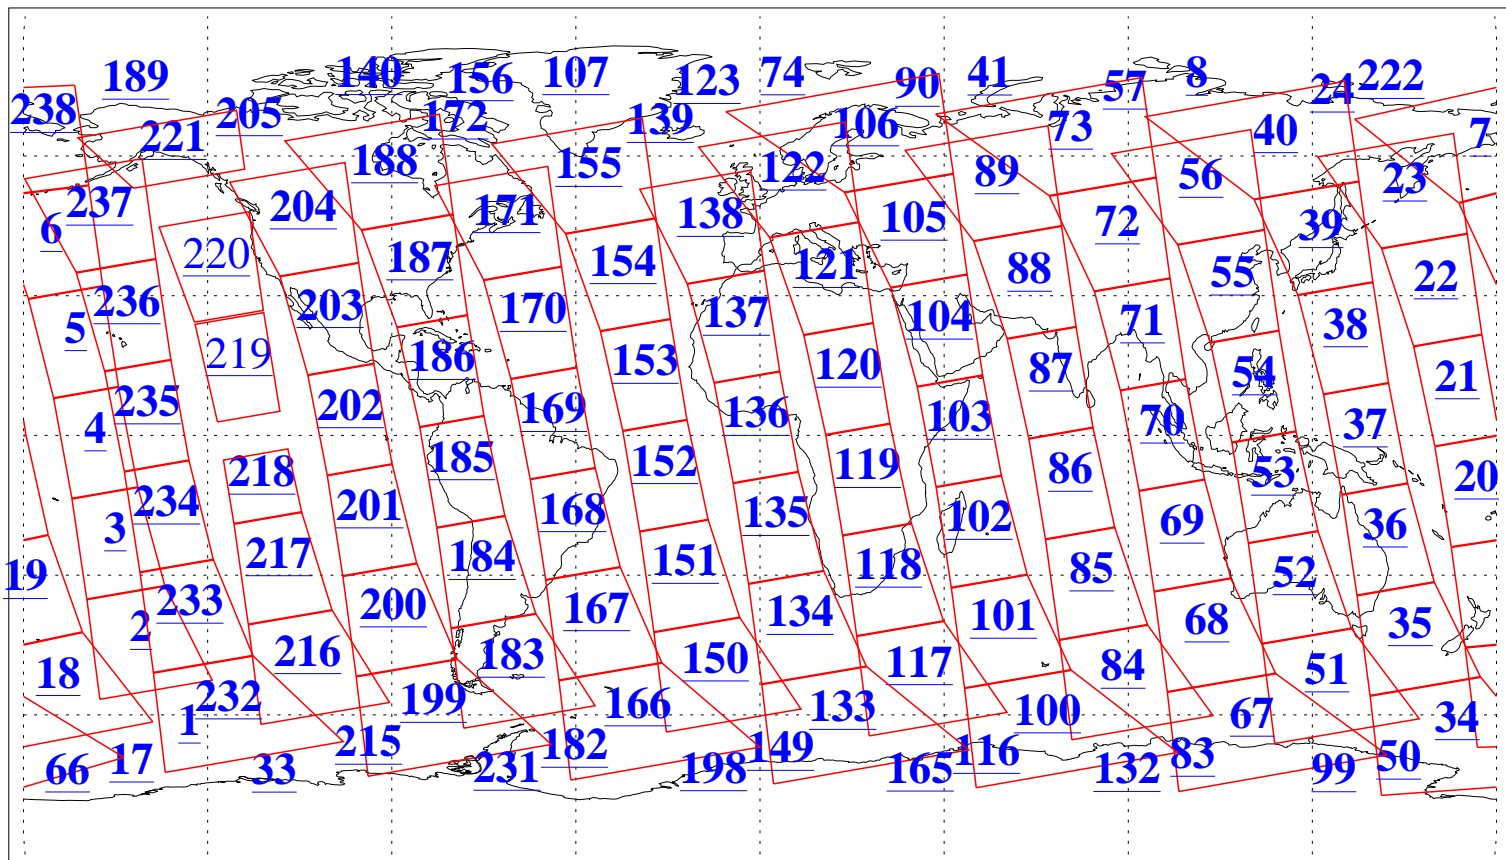

L1B Availability  
AMSU Granules: 240  
HSB Granules: 0  
AIRS Granules: 238

24 Jun 2008  
DoY 176  
Aqua Day 2243  
Granules: 1 to 120

Granules: 121 to 240

Legend: AMSU Available, HSB Available, AIRS Available

L1B Availability  
AMSU Granules: 240  
HSB Granules: 0  
AIRS Granules: 238

24 Jun 2008  
DoY 176  
Aqua Day 2243  
Ascending Granules

Descending Granules

Legend: AMSU Available, HSB Available, AIRS Available

L1B Availability  
 AMSU Granules: 240  
 HSB Granules: 0  
 AIRS Granules: 238

24 Jun 2008  
 DoY 176  
 Aqua Day 2243

Northern Hemisphere Granules

Southern Hemisphere Granules

Legend: AMSU Available, HSB Available, AIRS Available