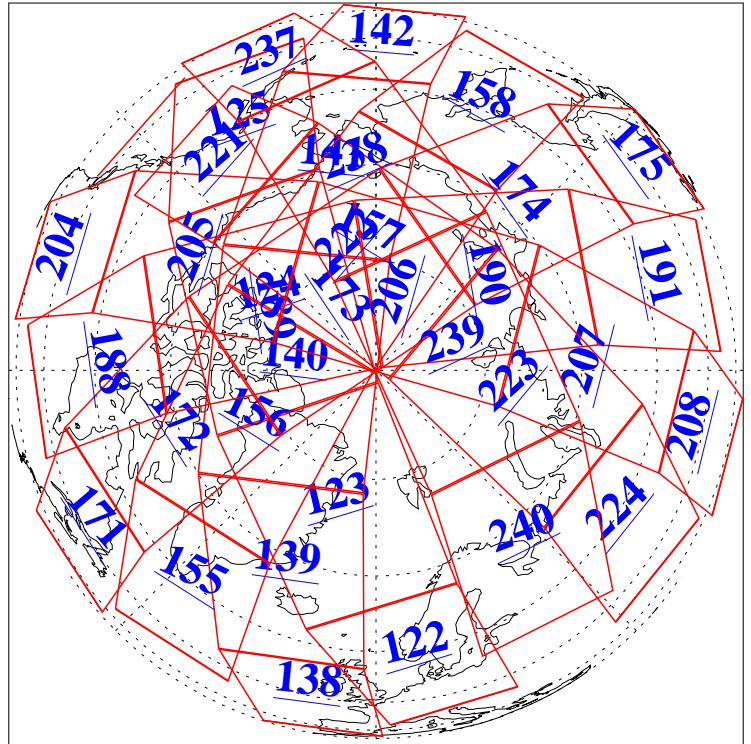

L1B Availability  
AMSU Granules: 240  
HSB Granules: 0  
AIRS Granules: 238

24 Jun 2008  
DoY 176  
Aqua Day 2243  
Granules: 1 to 120

Granules: 121 to 240

Legend: AMSU Available, HSB Available, AIRS Available

L1B Availability  
AMSU Granules: 240  
HSB Granules: 0  
AIRS Granules: 238

24 Jun 2008  
DoY 176  
Aqua Day 2243  
Ascending Granules

Descending Granules

Legend: AMSU Available, HSB Available, AIRS Available

L1B Availability  
 AMSU Granules: 240  
 HSB Granules: 0  
 AIRS Granules: 238

24 Jun 2008  
 DoY 176  
 Aqua Day 2243

Northern Hemisphere Granules

Southern Hemisphere Granules

Legend: AMSU Available, HSB Available, AIRS Available