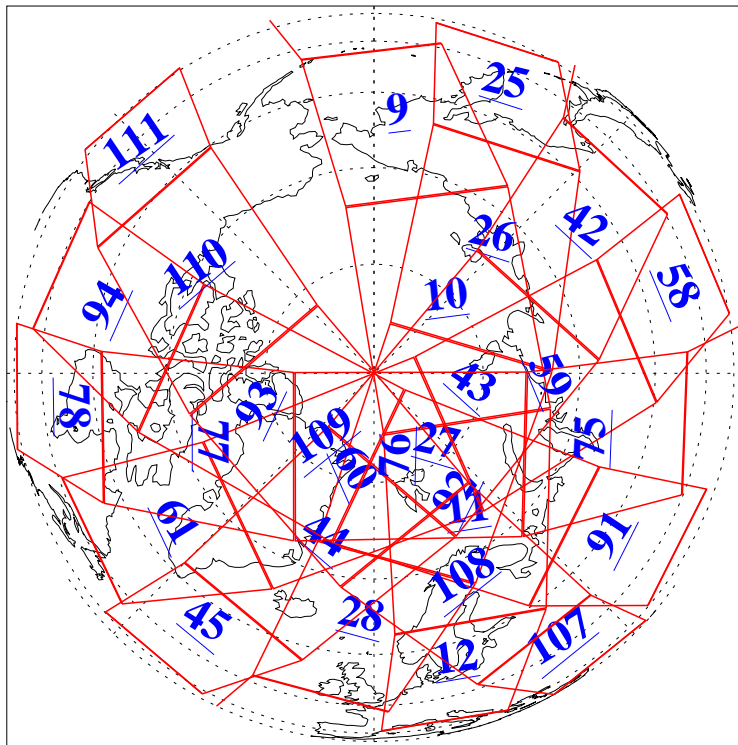

L1B Availability
AMSU Granules: 240
HSB Granules: 0
AIRS Granules: 240

22 Jun 2008
DoY 174
Aqua Day 2241
Granules: 1 to 120

Granules: 121 to 240

Legend: AMSU Available, HSB Available, AIRS Available

L1B Availability
AMSU Granules: 240
HSB Granules: 0
AIRS Granules: 240

22 Jun 2008
DoY 174
Aqua Day 2241
Ascending Granules

Descending Granules

Legend: AMSU Available, HSB Available, AIRS Available

L1B Availability
 AMSU Granules: 240
 HSB Granules: 0
 AIRS Granules: 240

22 Jun 2008
 DoY 174
 Aqua Day 2241

Northern Hemisphere Granules

Southern Hemisphere Granules

Legend: AMSU Available, HSB Available, AIRS Available