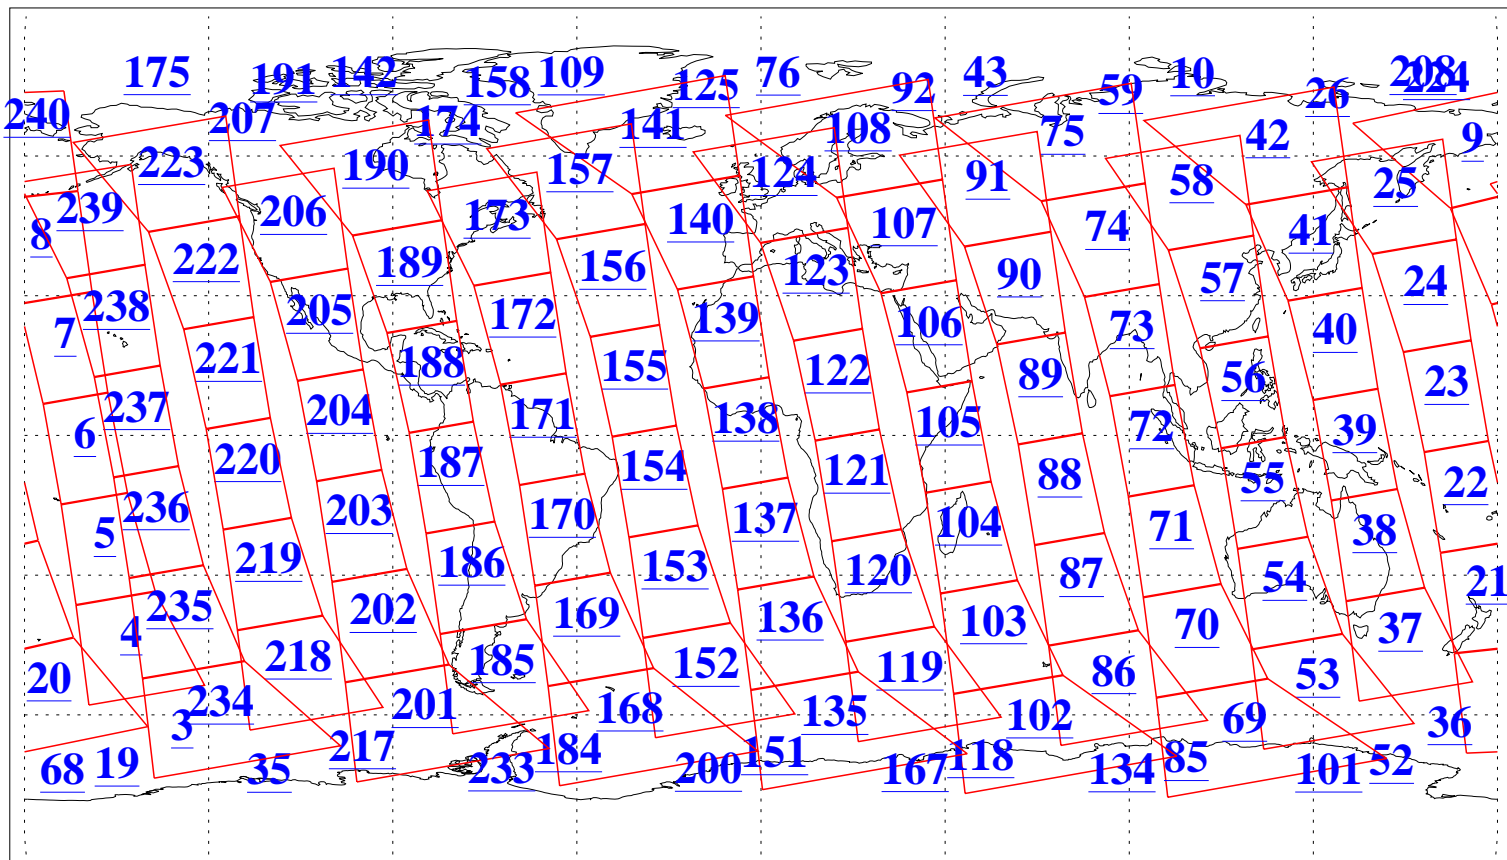

L1B Availability
AMSU Granules: 240
HSB Granules: 0
AIRS Granules: 240

22 Jun 2008
DoY 174
Aqua Day 2241
Granules: 1 to 120

Granules: 121 to 240

Legend: AMSU Available, HSB Available, AIRS Available

L1B Availability
AMSU Granules: 240
HSB Granules: 0
AIRS Granules: 240

22 Jun 2008
DoY 174
Aqua Day 2241
Ascending Granules

Descending Granules

Legend: AMSU Available, HSB Available, AIRS Available

L1B Availability
 AMSU Granules: 240
 HSB Granules: 0
 AIRS Granules: 240

22 Jun 2008
 DoY 174
 Aqua Day 2241

Northern Hemisphere Granules

Southern Hemisphere Granules

Legend: AMSU Available, HSB Available, AIRS Available