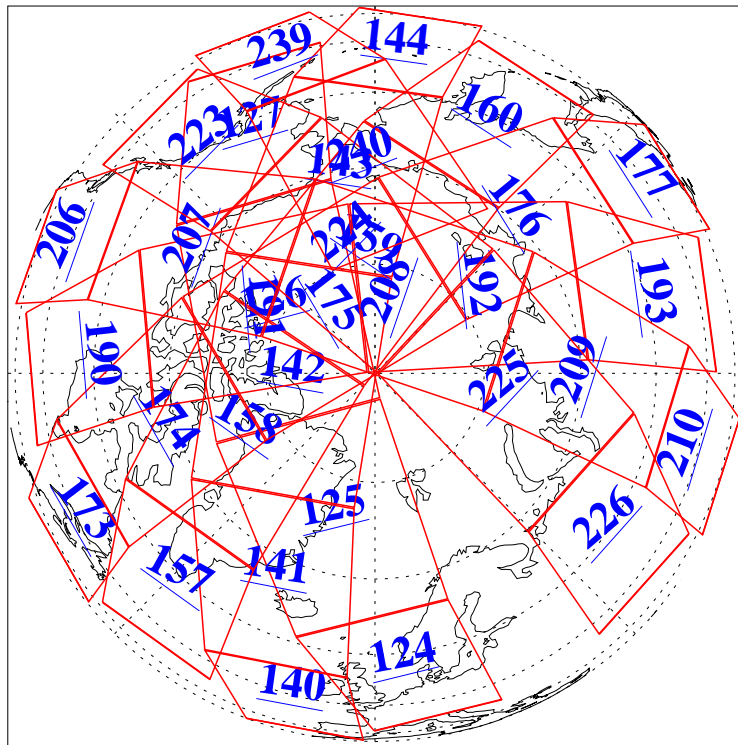

L1B Availability
AMSU Granules: 240
HSB Granules: 0
AIRS Granules: 240

22 Jun 2008
DoY 174
Aqua Day 2241
Granules: 1 to 120

Granules: 121 to 240

Legend: AMSU Available, HSB Available, AIRS Available

L1B Availability
AMSU Granules: 240
HSB Granules: 0
AIRS Granules: 240

22 Jun 2008
DoY 174
Aqua Day 2241
Ascending Granules

Descending Granules

Legend: AMSU Available, HSB Available, AIRS Available

L1B Availability
 AMSU Granules: 240
 HSB Granules: 0
 AIRS Granules: 240

22 Jun 2008
 DoY 174
 Aqua Day 2241

Northern Hemisphere Granules

Southern Hemisphere Granules

Legend: AMSU Available, HSB Available, AIRS Available