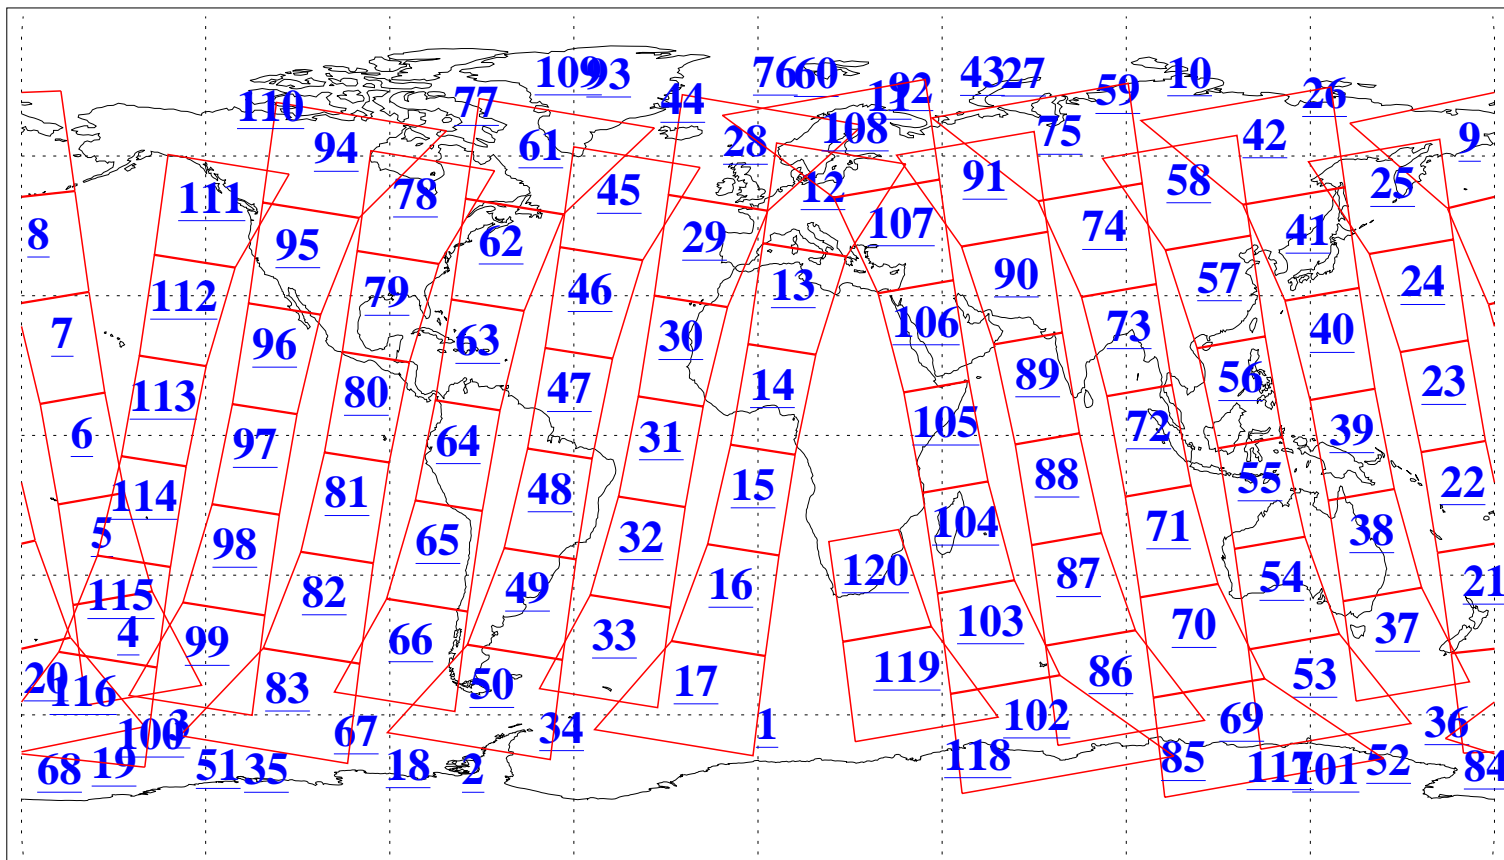

L1B Availability
AMSU Granules: 240
HSB Granules: 0
AIRS Granules: 240

22 Jun 2008
DoY 174
Aqua Day 2241
Granules: 1 to 120

Granules: 121 to 240

Legend: AMSU Available, HSB Available, AIRS Available

L1B Availability
AMSU Granules: 240
HSB Granules: 0
AIRS Granules: 240

22 Jun 2008
DoY 174
Aqua Day 2241
Ascending Granules

Descending Granules

Legend: AMSU Available, HSB Available, AIRS Available

L1B Availability
 AMSU Granules: 240
 HSB Granules: 0
 AIRS Granules: 240

22 Jun 2008
 DoY 174
 Aqua Day 2241

Northern Hemisphere Granules

Southern Hemisphere Granules

Legend: AMSU Available, HSB Available, AIRS Available