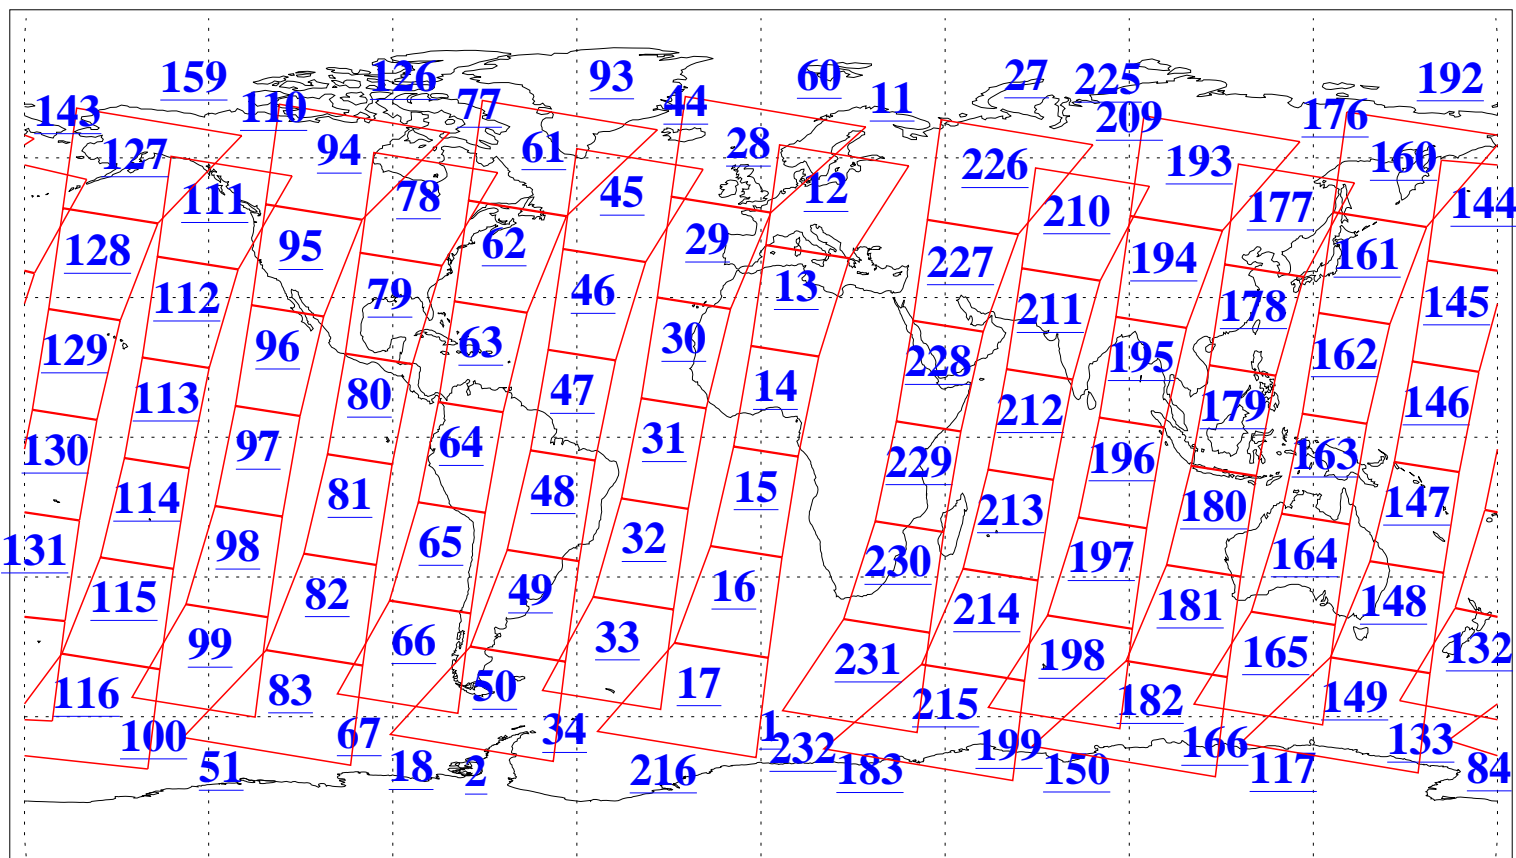

L1B Availability
AMSU Granules: 240
HSB Granules: 0
AIRS Granules: 240

22 Jun 2008
DoY 174
Aqua Day 2241
Granules: 1 to 120

Granules: 121 to 240

Legend: AMSU Available, HSB Available, AIRS Available

L1B Availability
AMSU Granules: 240
HSB Granules: 0
AIRS Granules: 240

22 Jun 2008
DoY 174
Aqua Day 2241
Ascending Granules

Descending Granules

Legend: AMSU Available, HSB Available, AIRS Available

L1B Availability
 AMSU Granules: 240
 HSB Granules: 0
 AIRS Granules: 240

22 Jun 2008
 DoY 174
 Aqua Day 2241

Northern Hemisphere Granules

Southern Hemisphere Granules

Legend: AMSU Available, HSB Available, AIRS Available