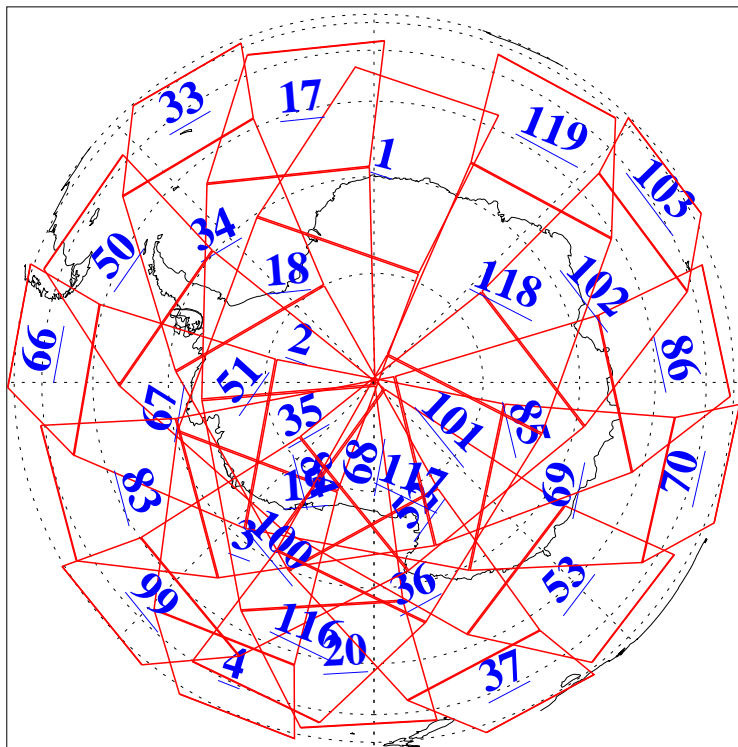

L1B Availability
AMSU Granules: 240
HSB Granules: 0
AIRS Granules: 240

22 Jun 2008
DoY 174
Aqua Day 2241
Granules: 1 to 120

Granules: 121 to 240

Legend: AMSU Available, HSB Available, AIRS Available

L1B Availability
AMSU Granules: 240
HSB Granules: 0
AIRS Granules: 240

22 Jun 2008
DoY 174
Aqua Day 2241
Ascending Granules

Descending Granules

Legend: AMSU Available, HSB Available, AIRS Available

L1B Availability
 AMSU Granules: 240
 HSB Granules: 0
 AIRS Granules: 240

22 Jun 2008
 DoY 174
 Aqua Day 2241

Northern Hemisphere Granules

Southern Hemisphere Granules

Legend: AMSU Available, HSB Available, AIRS Available