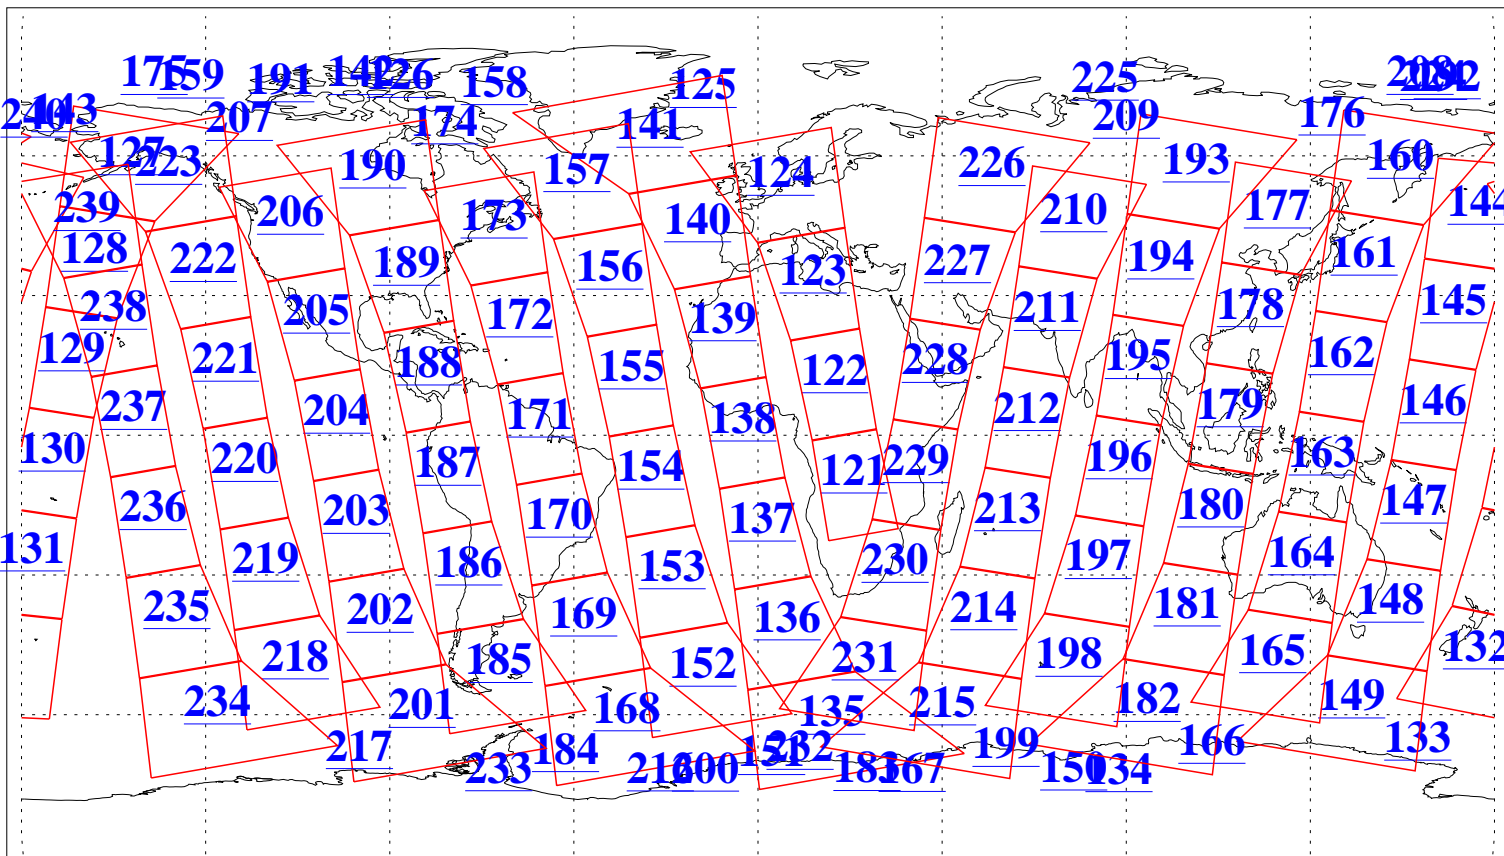

L1B Availability
AMSU Granules: 240
HSB Granules: 0
AIRS Granules: 240

22 Jun 2008
DoY 174
Aqua Day 2241
Granules: 1 to 120

Granules: 121 to 240

Legend: AMSU Available, HSB Available, AIRS Available

L1B Availability
AMSU Granules: 240
HSB Granules: 0
AIRS Granules: 240

22 Jun 2008
DoY 174
Aqua Day 2241
Ascending Granules

Descending Granules

Legend: AMSU Available, HSB Available, AIRS Available

L1B Availability
 AMSU Granules: 240
 HSB Granules: 0
 AIRS Granules: 240

22 Jun 2008
 DoY 174
 Aqua Day 2241

Northern Hemisphere Granules

Southern Hemisphere Granules

Legend: AMSU Available, HSB Available, AIRS Available