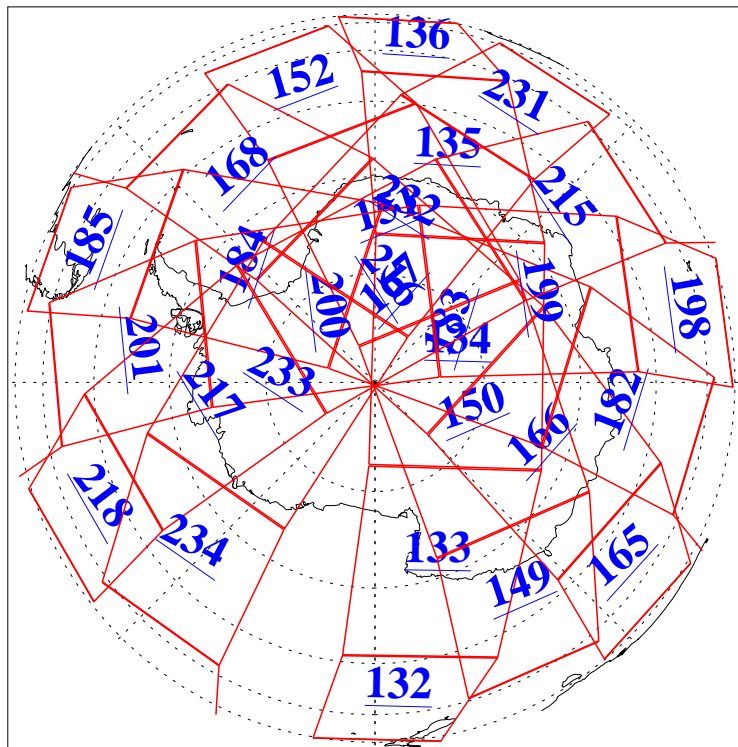

L1B Availability
AMSU Granules: 240
HSB Granules: 0
AIRS Granules: 240

22 Jun 2008
DoY 174
Aqua Day 2241
Granules: 1 to 120

Granules: 121 to 240

Legend: AMSU Available, HSB Available, AIRS Available

L1B Availability
AMSU Granules: 240
HSB Granules: 0
AIRS Granules: 240

22 Jun 2008
DoY 174
Aqua Day 2241
Ascending Granules

Descending Granules

Legend: AMSU Available, HSB Available, AIRS Available

L1B Availability
 AMSU Granules: 240
 HSB Granules: 0
 AIRS Granules: 240

22 Jun 2008
 DoY 174
 Aqua Day 2241

Northern Hemisphere Granules

Southern Hemisphere Granules

Legend: AMSU Available, HSB Available, AIRS Available