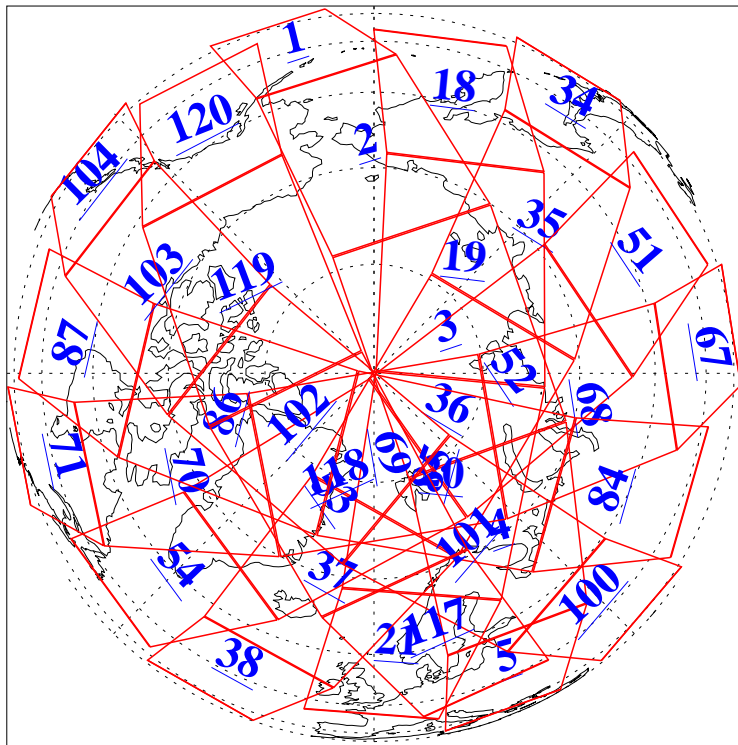

L1B Availability  
AMSU Granules: 240  
HSB Granules: 0  
AIRS Granules: 240

21 Jun 2008  
DoY 173  
Aqua Day 2240  
Granules: 1 to 120

Granules: 121 to 240

Legend: AMSU Available, HSB Available, AIRS Available

L1B Availability  
AMSU Granules: 240  
HSB Granules: 0  
AIRS Granules: 240

21 Jun 2008  
DoY 173  
Aqua Day 2240  
Ascending Granules

Descending Granules

Legend: AMSU Available, HSB Available, AIRS Available

L1B Availability  
 AMSU Granules: 240  
 HSB Granules: 0  
 AIRS Granules: 240

21 Jun 2008  
 DoY 173  
 Aqua Day 2240

Northern Hemisphere Granules

Southern Hemisphere Granules

Legend: AMSU Available, HSB Available, AIRS Available