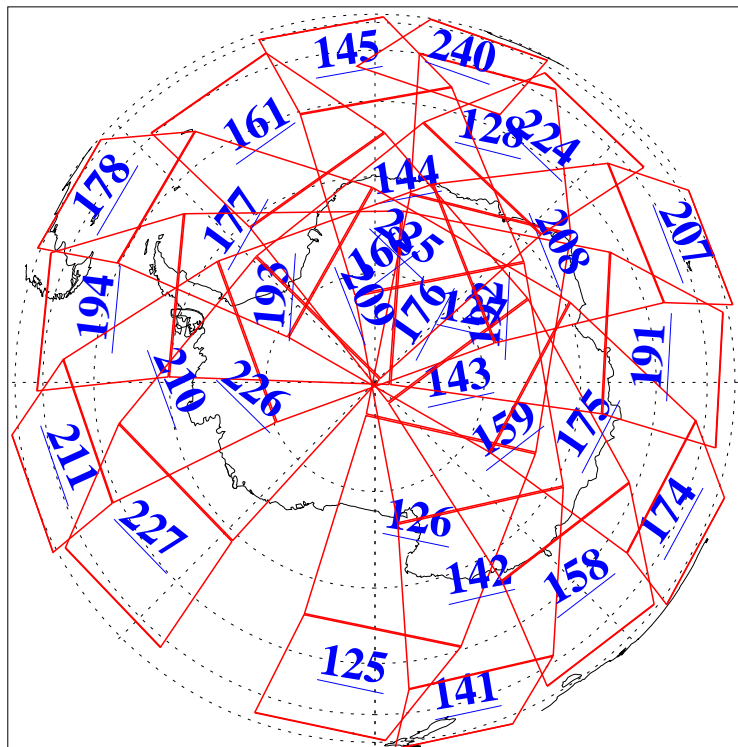

L1B Availability  
AMSU Granules: 240  
HSB Granules: 0  
AIRS Granules: 240

21 Jun 2008  
DoY 173  
Aqua Day 2240  
Granules: 1 to 120

Granules: 121 to 240

Legend: AMSU Available, HSB Available, AIRS Available

L1B Availability  
AMSU Granules: 240  
HSB Granules: 0  
AIRS Granules: 240

21 Jun 2008  
DoY 173  
Aqua Day 2240  
Ascending Granules

Descending Granules

Legend: AMSU Available, HSB Available, AIRS Available

L1B Availability  
 AMSU Granules: 240  
 HSB Granules: 0  
 AIRS Granules: 240

21 Jun 2008  
 DoY 173  
 Aqua Day 2240

Northern Hemisphere Granules

Southern Hemisphere Granules

Legend: AMSU Available, HSB Available, AIRS Available