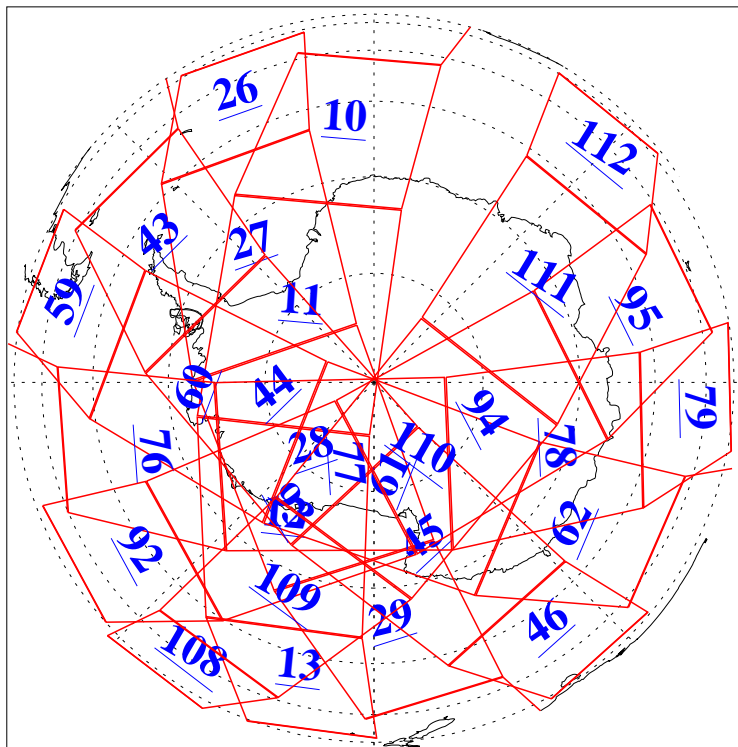

L1B Availability  
AMSU Granules: 240  
HSB Granules: 0  
AIRS Granules: 240

21 Jun 2008  
DoY 173  
Aqua Day 2240  
Granules: 1 to 120

Granules: 121 to 240

Legend: AMSU Available, HSB Available, AIRS Available

L1B Availability  
AMSU Granules: 240  
HSB Granules: 0  
AIRS Granules: 240

21 Jun 2008  
DoY 173  
Aqua Day 2240  
Ascending Granules

Descending Granules

Legend: AMSU Available, HSB Available, AIRS Available

L1B Availability  
 AMSU Granules: 240  
 HSB Granules: 0  
 AIRS Granules: 240

21 Jun 2008  
 DoY 173  
 Aqua Day 2240

Northern Hemisphere Granules

Southern Hemisphere Granules

Legend: AMSU Available, HSB Available, AIRS Available