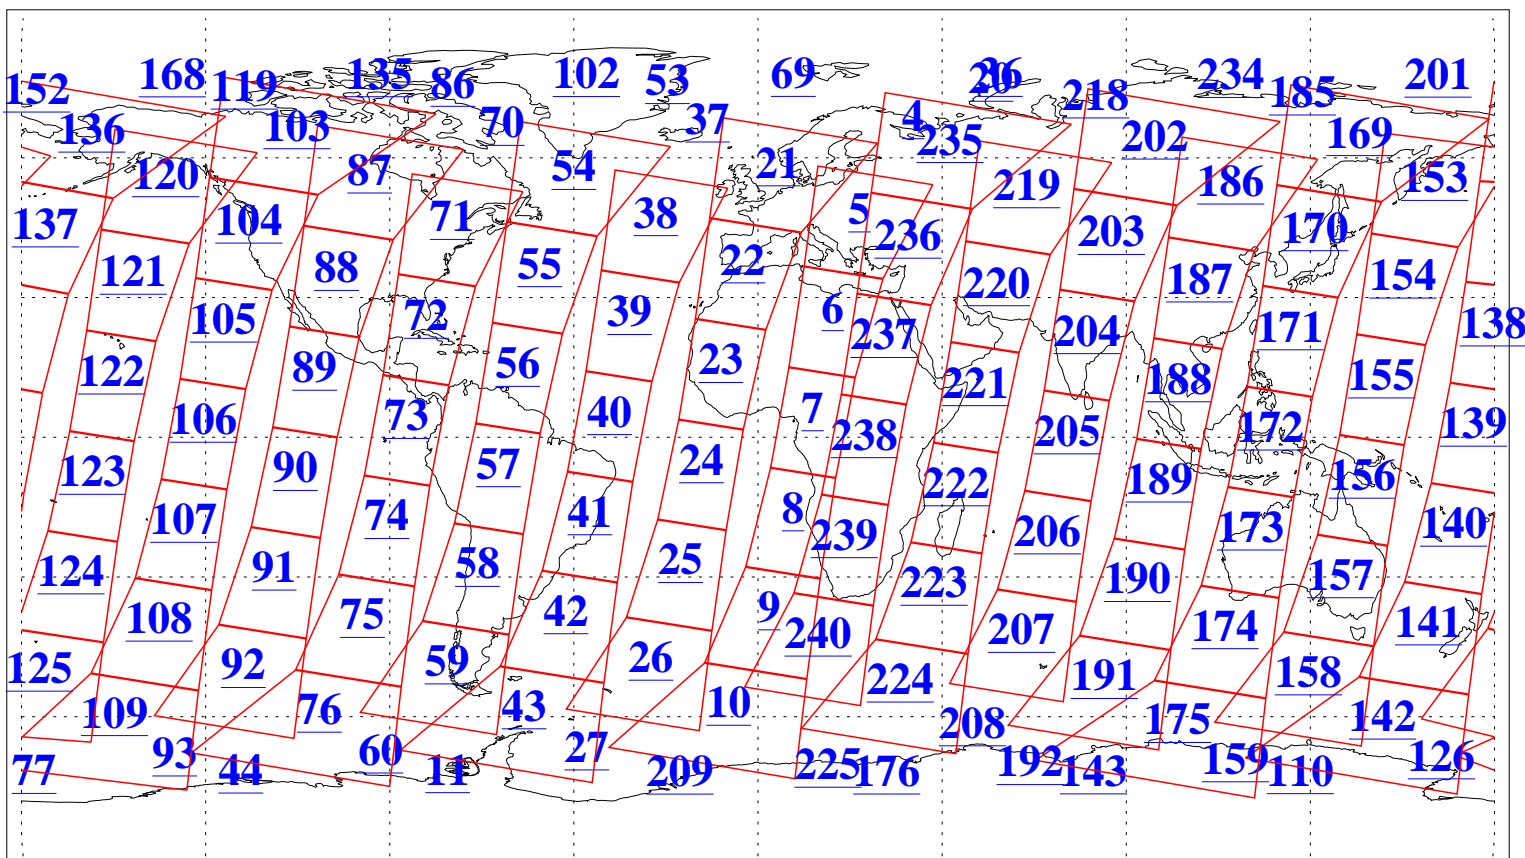

L1B Availability  
AMSU Granules: 240  
HSB Granules: 0  
AIRS Granules: 240

21 Jun 2008  
DoY 173  
Aqua Day 2240  
Granules: 1 to 120

Granules: 121 to 240

Legend: AMSU Available, HSB Available, AIRS Available

L1B Availability  
AMSU Granules: 240  
HSB Granules: 0  
AIRS Granules: 240

21 Jun 2008  
DoY 173  
Aqua Day 2240  
Ascending Granules

Descending Granules

Legend: AMSU Available, HSB Available, AIRS Available

L1B Availability  
 AMSU Granules: 240  
 HSB Granules: 0  
 AIRS Granules: 240

21 Jun 2008  
 DoY 173  
 Aqua Day 2240

Northern Hemisphere Granules

Southern Hemisphere Granules

Legend: AMSU Available, HSB Available, AIRS Available