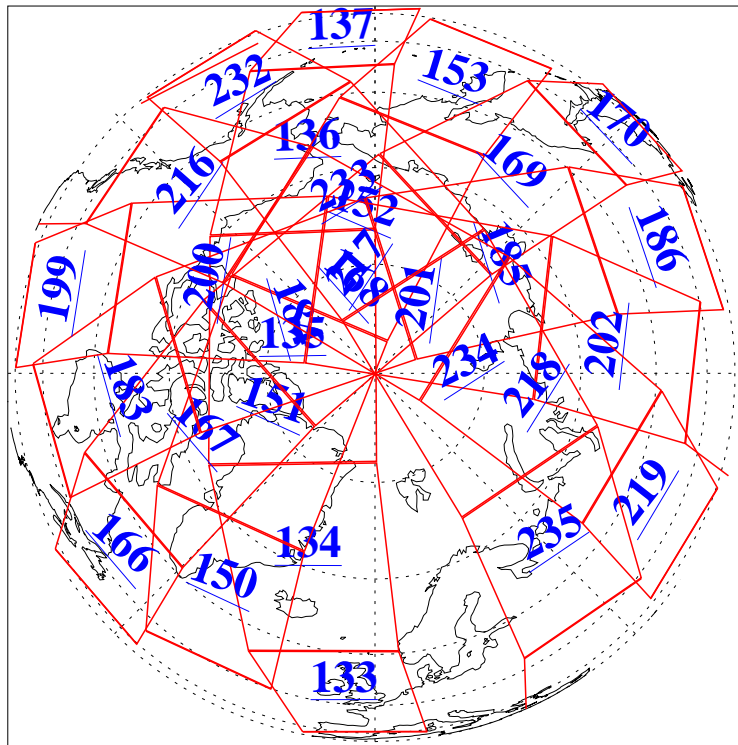

L1B Availability  
AMSU Granules: 240  
HSB Granules: 0  
AIRS Granules: 240

21 Jun 2008  
DoY 173  
Aqua Day 2240  
Ascending Granules

Descending Granules

Legend: AMSU Available, HSB Available, AIRS Available

L1B Availability  
 AMSU Granules: 240  
 HSB Granules: 0  
 AIRS Granules: 240

21 Jun 2008  
 DoY 173  
 Aqua Day 2240

Northern Hemisphere Granules

Southern Hemisphere Granules

Legend: AMSU Available, HSB Available, AIRS Available