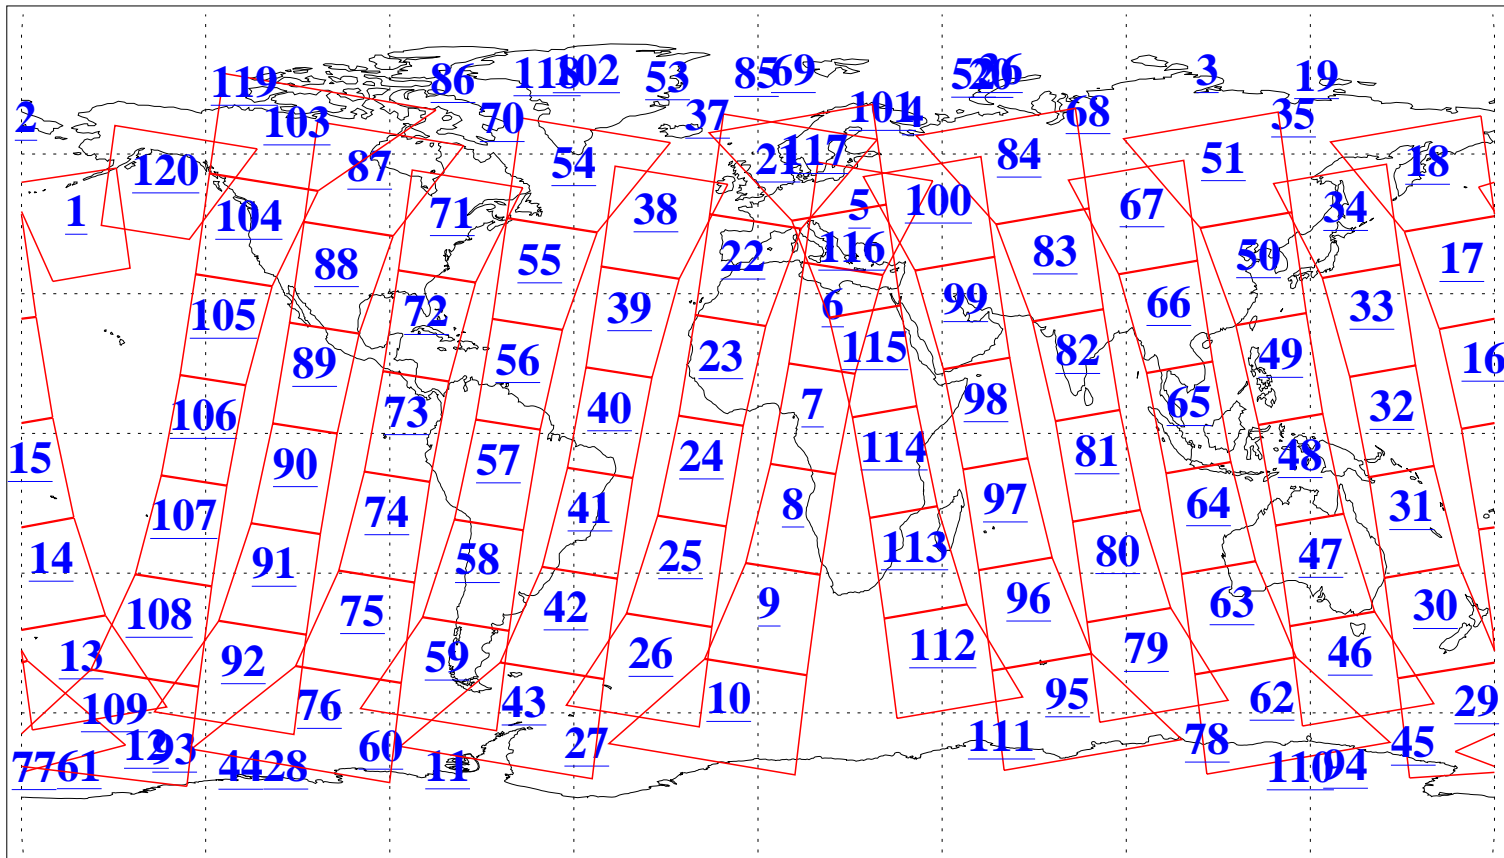

L1B Availability  
AMSU Granules: 240  
HSB Granules: 0  
AIRS Granules: 240

21 Jun 2008  
DoY 173  
Aqua Day 2240  
Granules: 1 to 120

Granules: 121 to 240

Legend: AMSU Available, HSB Available, AIRS Available

L1B Availability  
AMSU Granules: 240  
HSB Granules: 0  
AIRS Granules: 240

21 Jun 2008  
DoY 173  
Aqua Day 2240  
Ascending Granules

Descending Granules

Legend: AMSU Available, HSB Available, AIRS Available

L1B Availability  
 AMSU Granules: 240  
 HSB Granules: 0  
 AIRS Granules: 240

21 Jun 2008  
 DoY 173  
 Aqua Day 2240

Northern Hemisphere Granules

Southern Hemisphere Granules

Legend: AMSU Available, HSB Available, AIRS Available