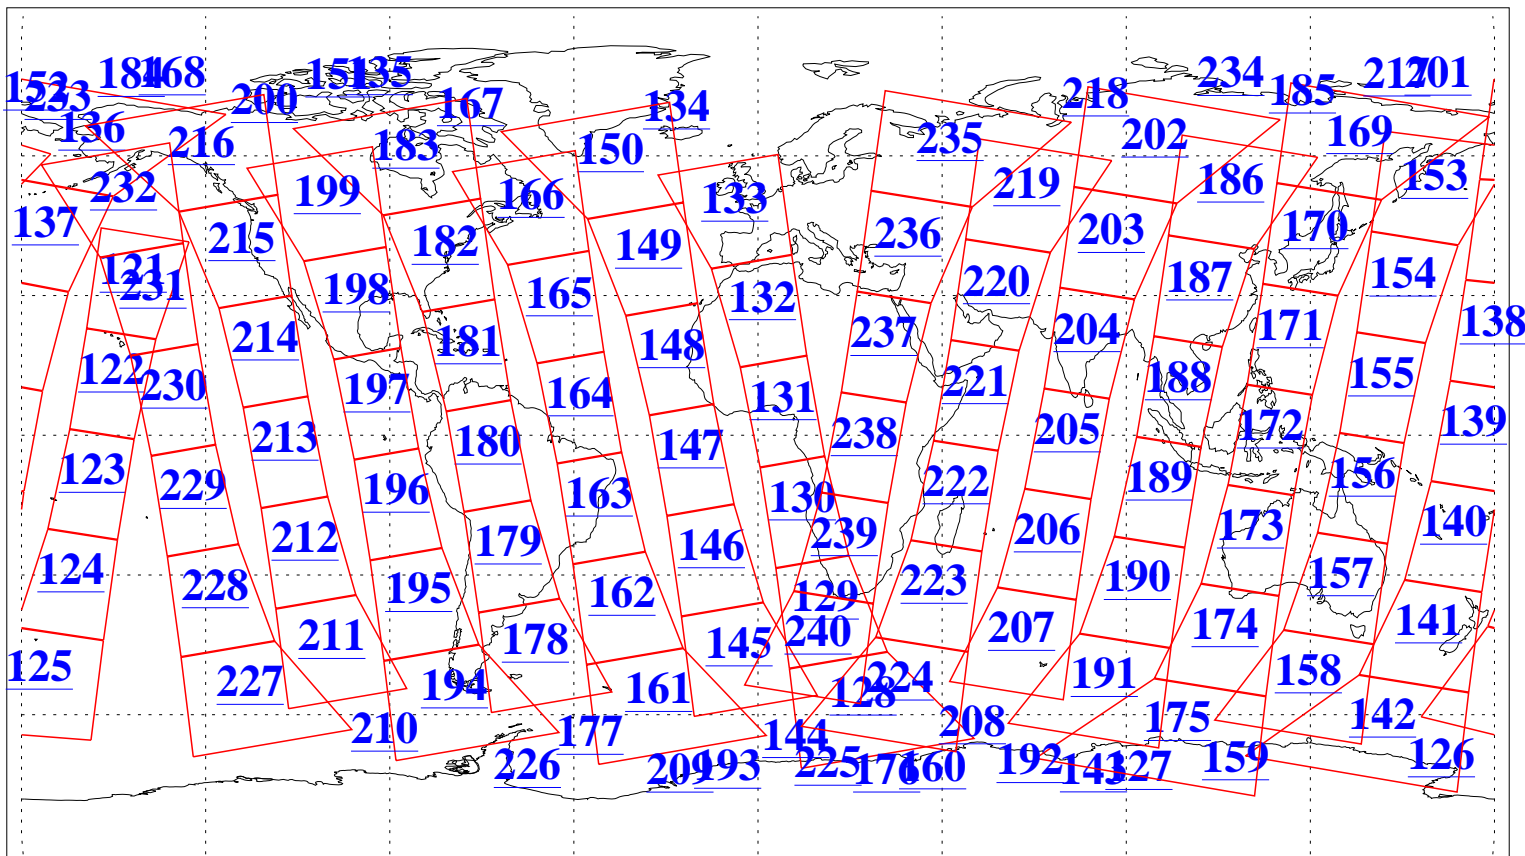

L1B Availability  
AMSU Granules: 240  
HSB Granules: 0  
AIRS Granules: 240

21 Jun 2008  
DoY 173  
Aqua Day 2240  
Granules: 1 to 120

Granules: 121 to 240

Legend: AMSU Available, HSB Available, AIRS Available

L1B Availability  
AMSU Granules: 240  
HSB Granules: 0  
AIRS Granules: 240

21 Jun 2008  
DoY 173  
Aqua Day 2240  
Ascending Granules

Descending Granules

Legend: AMSU Available, HSB Available, AIRS Available

L1B Availability  
 AMSU Granules: 240  
 HSB Granules: 0  
 AIRS Granules: 240

21 Jun 2008  
 DoY 173  
 Aqua Day 2240

Northern Hemisphere Granules

Southern Hemisphere Granules

Legend: AMSU Available, HSB Available, AIRS Available