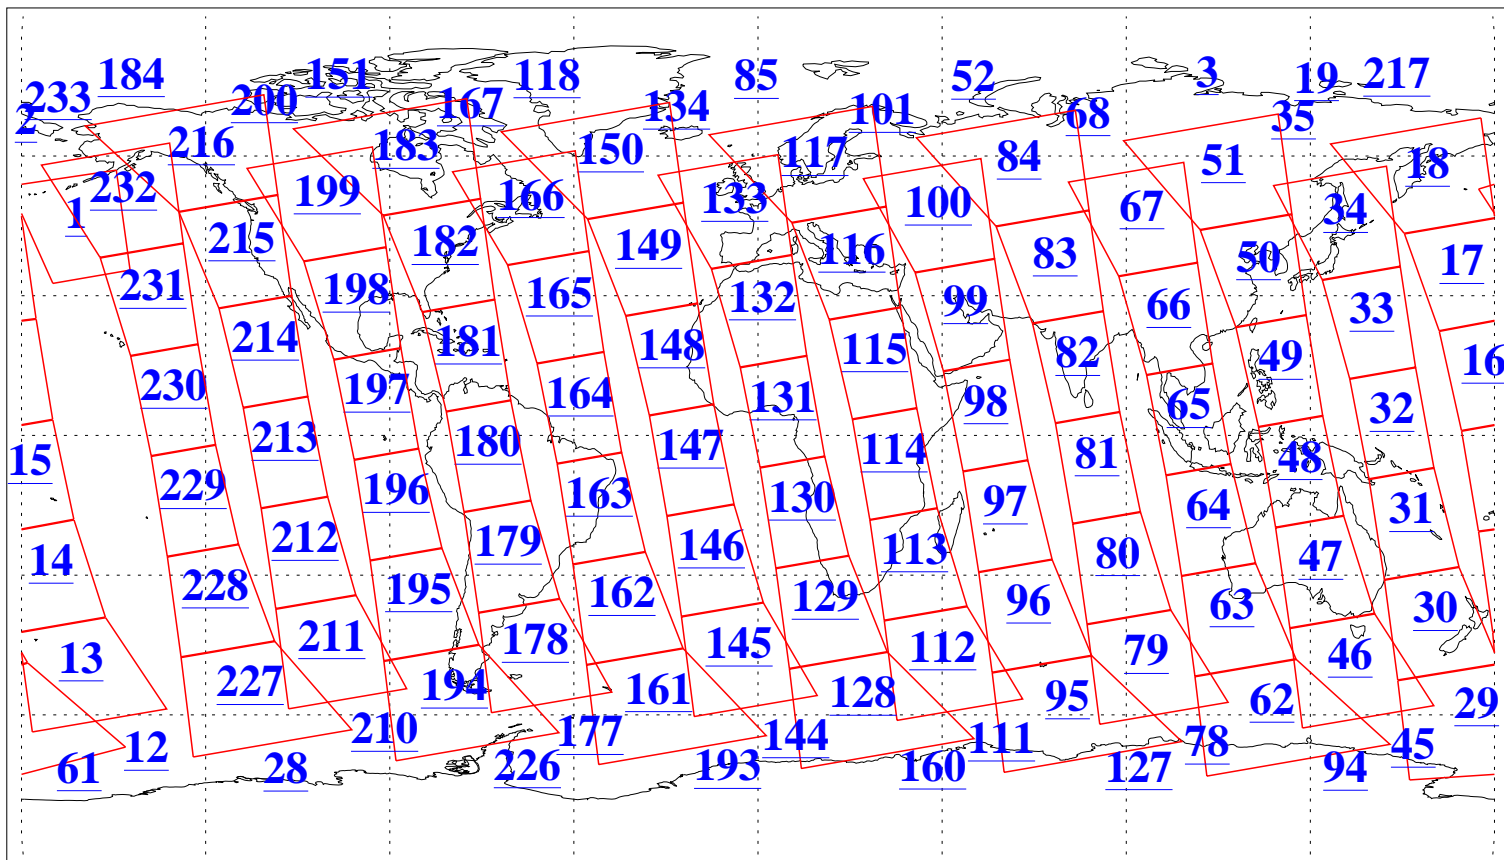

L1B Availability  
AMSU Granules: 240  
HSB Granules: 0  
AIRS Granules: 240

21 Jun 2008  
DoY 173  
Aqua Day 2240  
Granules: 1 to 120

Granules: 121 to 240

Legend: AMSU Available, HSB Available, AIRS Available

L1B Availability  
AMSU Granules: 240  
HSB Granules: 0  
AIRS Granules: 240

21 Jun 2008  
DoY 173  
Aqua Day 2240  
Ascending Granules

Descending Granules

Legend: AMSU Available, HSB Available, AIRS Available

L1B Availability  
 AMSU Granules: 240  
 HSB Granules: 0  
 AIRS Granules: 240

21 Jun 2008  
 DoY 173  
 Aqua Day 2240

Northern Hemisphere Granules

Southern Hemisphere Granules

Legend: AMSU Available, HSB Available, AIRS Available