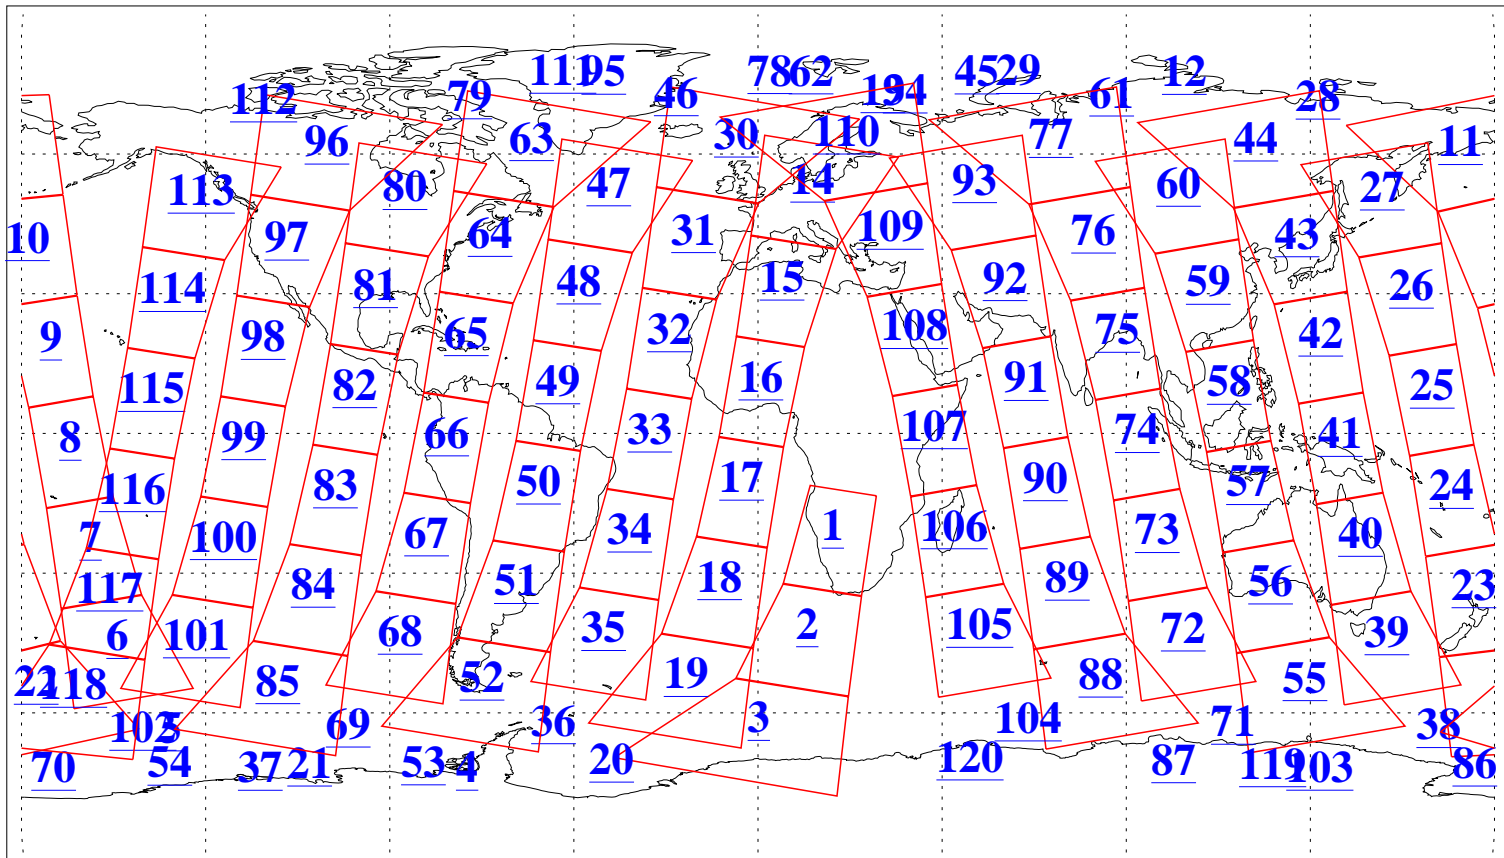

L1B Availability  
AMSU Granules: 240  
HSB Granules: 0  
AIRS Granules: 240

20 Jun 2008  
DoY 172  
Aqua Day 2239  
Granules: 1 to 120

Granules: 121 to 240

Legend: AMSU Available, HSB Available, AIRS Available

L1B Availability  
AMSU Granules: 240  
HSB Granules: 0  
AIRS Granules: 240

20 Jun 2008  
DoY 172  
Aqua Day 2239

Ascending Granules

Descending Granules

Legend: AMSU Available, HSB Available, AIRS Available

L1B Availability  
 AMSU Granules: 240  
 HSB Granules: 0  
 AIRS Granules: 240

20 Jun 2008  
 DoY 172  
 Aqua Day 2239

Northern Hemisphere Granules

Southern Hemisphere Granules

Legend: AMSU Available, HSB Available, AIRS Available