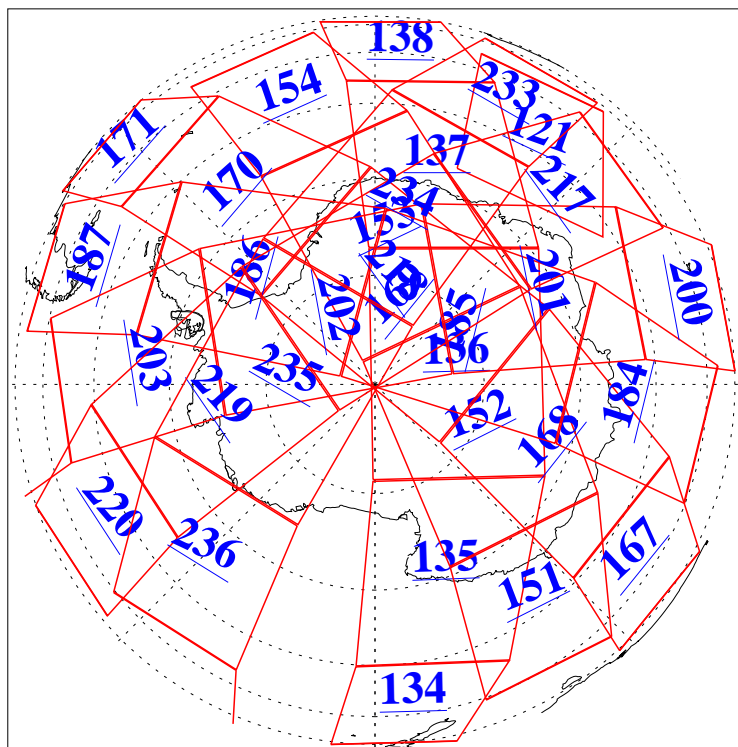

L1B Availability  
AMSU Granules: 240  
HSB Granules: 0  
AIRS Granules: 240

20 Jun 2008  
DoY 172  
Aqua Day 2239  
Granules: 1 to 120

Granules: 121 to 240

Legend: AMSU Available, HSB Available, AIRS Available

L1B Availability  
AMSU Granules: 240  
HSB Granules: 0  
AIRS Granules: 240

20 Jun 2008  
DoY 172  
Aqua Day 2239

Ascending Granules

Descending Granules

Legend: AMSU Available, HSB Available, AIRS Available

L1B Availability  
 AMSU Granules: 240  
 HSB Granules: 0  
 AIRS Granules: 240

20 Jun 2008  
 DoY 172  
 Aqua Day 2239

Northern Hemisphere Granules

Southern Hemisphere Granules

Legend: AMSU Available, HSB Available, AIRS Available