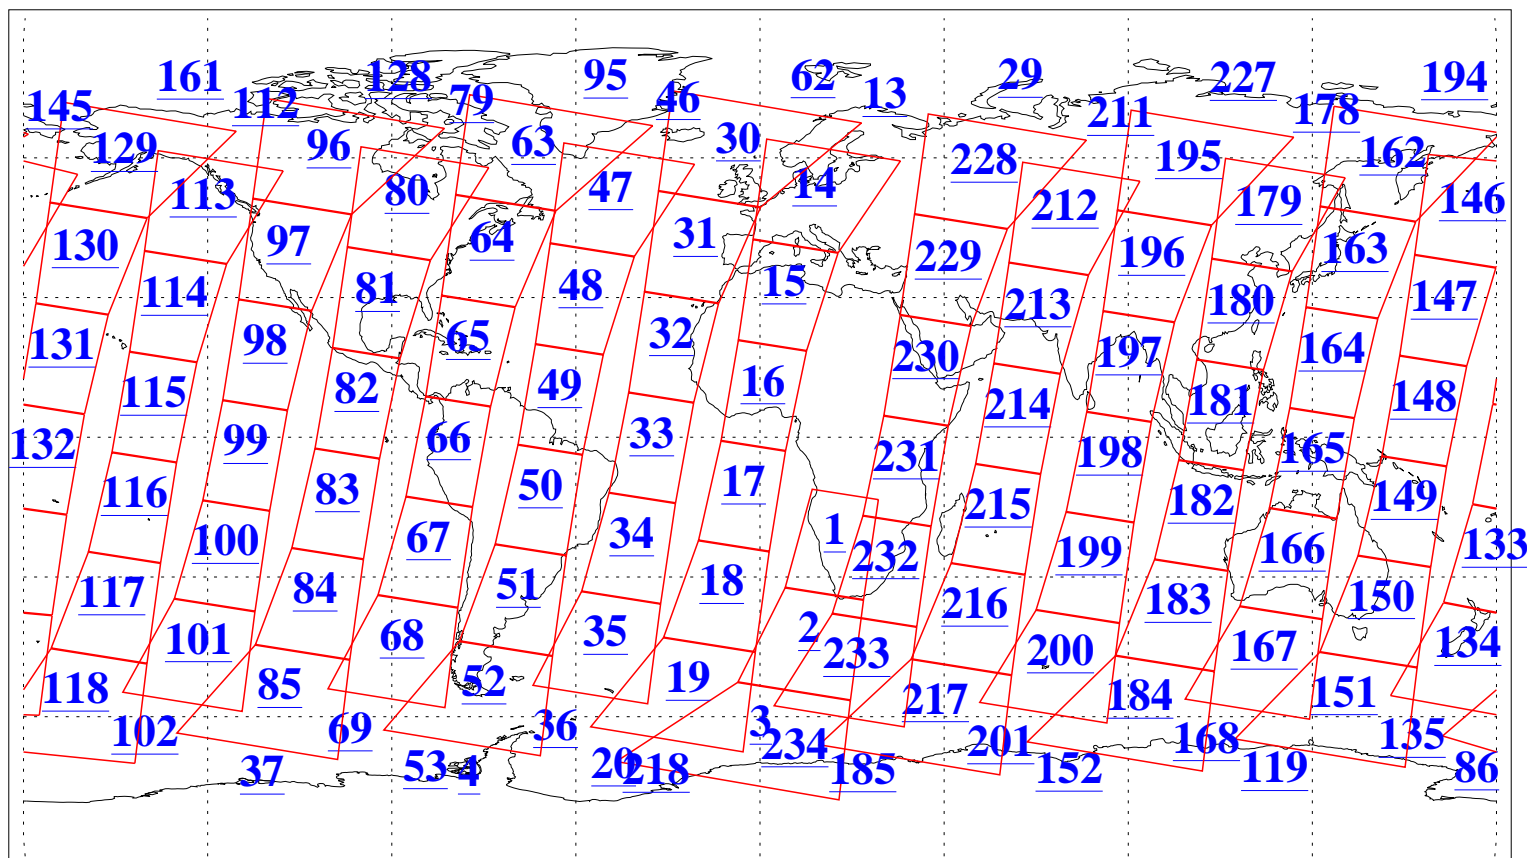

L1B Availability  
AMSU Granules: 240  
HSB Granules: 0  
AIRS Granules: 240

20 Jun 2008  
DoY 172  
Aqua Day 2239  
Granules: 1 to 120

Granules: 121 to 240

Legend: AMSU Available, HSB Available, AIRS Available

L1B Availability  
AMSU Granules: 240  
HSB Granules: 0  
AIRS Granules: 240

20 Jun 2008  
DoY 172  
Aqua Day 2239

Ascending Granules

Descending Granules

Legend: AMSU Available, HSB Available, AIRS Available

L1B Availability  
 AMSU Granules: 240  
 HSB Granules: 0  
 AIRS Granules: 240

20 Jun 2008  
 DoY 172  
 Aqua Day 2239

Northern Hemisphere Granules

Southern Hemisphere Granules

Legend: AMSU Available, HSB Available, AIRS Available