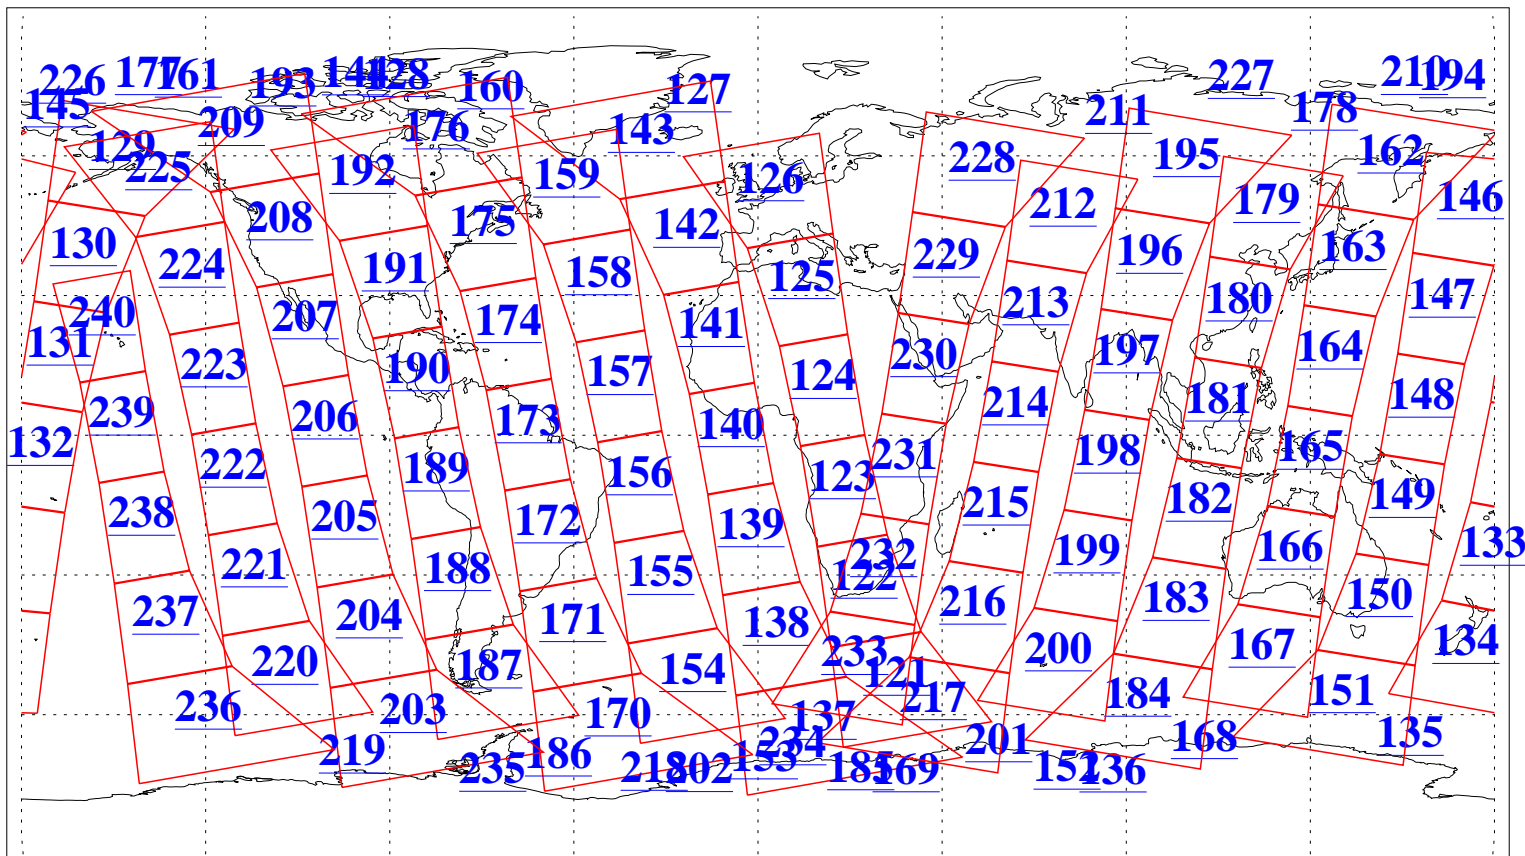

L1B Availability  
AMSU Granules: 240  
HSB Granules: 0  
AIRS Granules: 240

20 Jun 2008  
DoY 172  
Aqua Day 2239  
Granules: 1 to 120

Granules: 121 to 240

Legend: AMSU Available, HSB Available, AIRS Available

L1B Availability  
AMSU Granules: 240  
HSB Granules: 0  
AIRS Granules: 240

20 Jun 2008  
DoY 172  
Aqua Day 2239

Ascending Granules

Descending Granules

Legend: AMSU Available, HSB Available, AIRS Available

L1B Availability  
 AMSU Granules: 240  
 HSB Granules: 0  
 AIRS Granules: 240

20 Jun 2008  
 DoY 172  
 Aqua Day 2239

Northern Hemisphere Granules

Southern Hemisphere Granules

Legend: AMSU Available, HSB Available, AIRS Available