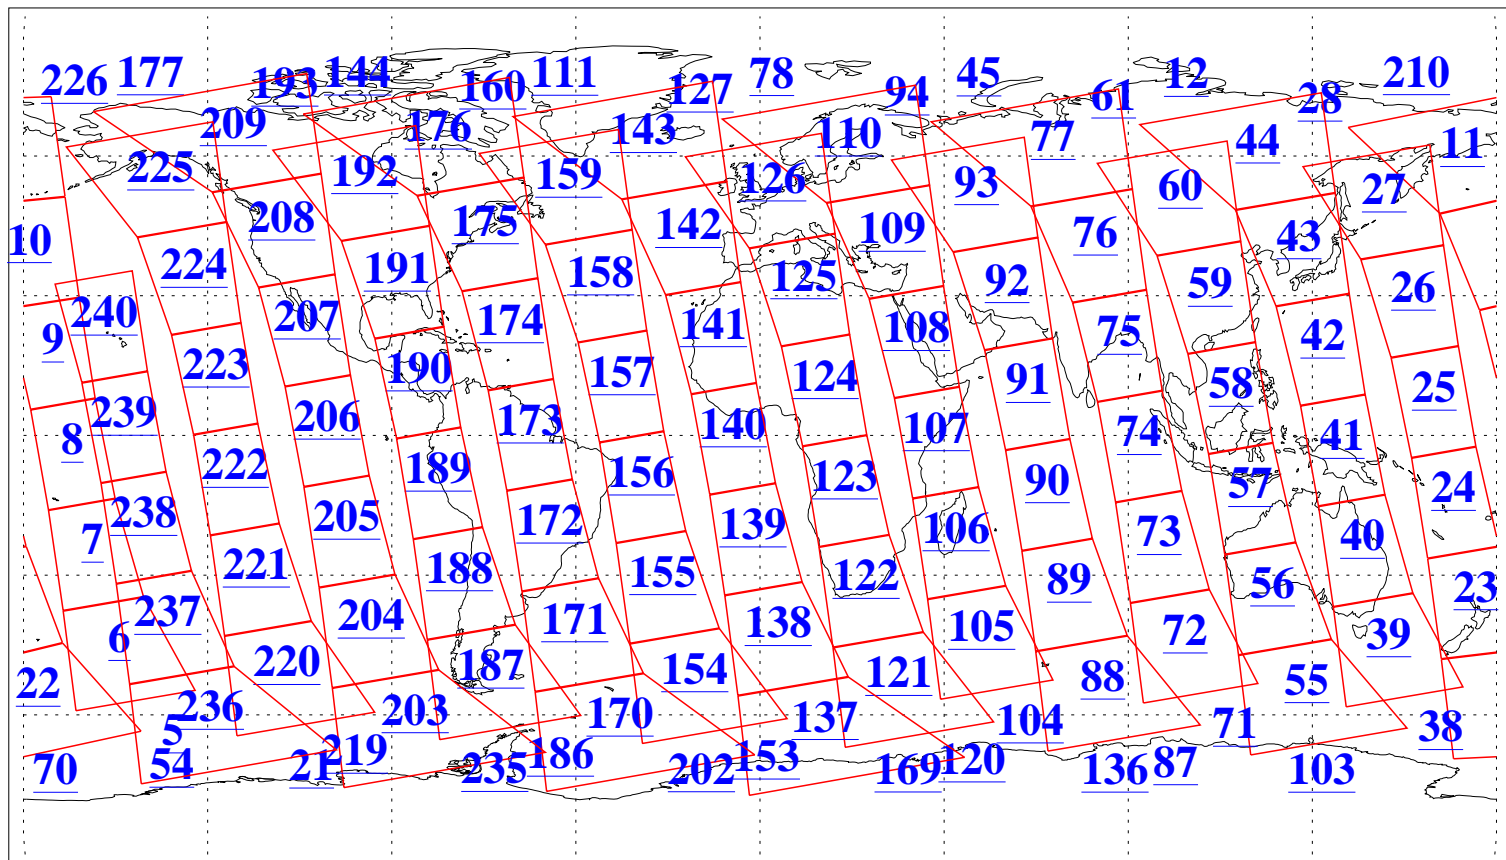

L1B Availability  
AMSU Granules: 240  
HSB Granules: 0  
AIRS Granules: 240

20 Jun 2008  
DoY 172  
Aqua Day 2239  
Granules: 1 to 120

Granules: 121 to 240

Legend: AMSU Available, HSB Available, AIRS Available

L1B Availability  
AMSU Granules: 240  
HSB Granules: 0  
AIRS Granules: 240

20 Jun 2008  
DoY 172  
Aqua Day 2239

Ascending Granules

Descending Granules

Legend: AMSU Available, HSB Available, AIRS Available

L1B Availability  
 AMSU Granules: 240  
 HSB Granules: 0  
 AIRS Granules: 240

20 Jun 2008  
 DoY 172  
 Aqua Day 2239

Northern Hemisphere Granules

Southern Hemisphere Granules

Legend: AMSU Available, HSB Available, AIRS Available