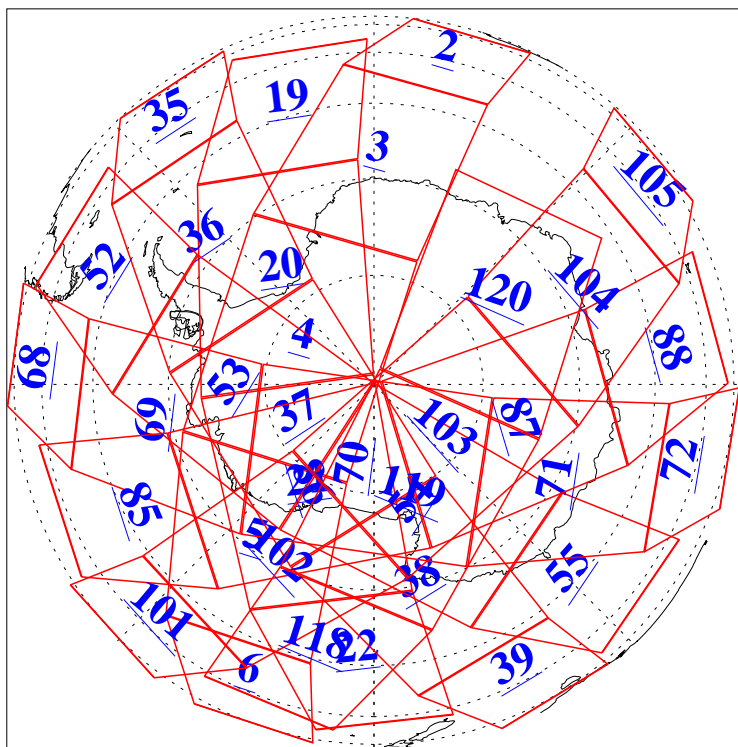

L1B Availability  
AMSU Granules: 240  
HSB Granules: 0  
AIRS Granules: 240

20 Jun 2008  
DoY 172  
Aqua Day 2239  
Granules: 1 to 120

Granules: 121 to 240

Legend: AMSU Available, HSB Available, AIRS Available

L1B Availability  
AMSU Granules: 240  
HSB Granules: 0  
AIRS Granules: 240

20 Jun 2008  
DoY 172  
Aqua Day 2239

Ascending Granules

Descending Granules

Legend: AMSU Available, HSB Available, AIRS Available

L1B Availability  
 AMSU Granules: 240  
 HSB Granules: 0  
 AIRS Granules: 240

20 Jun 2008  
 DoY 172  
 Aqua Day 2239

Northern Hemisphere Granules

Southern Hemisphere Granules

Legend: AMSU Available, HSB Available, AIRS Available