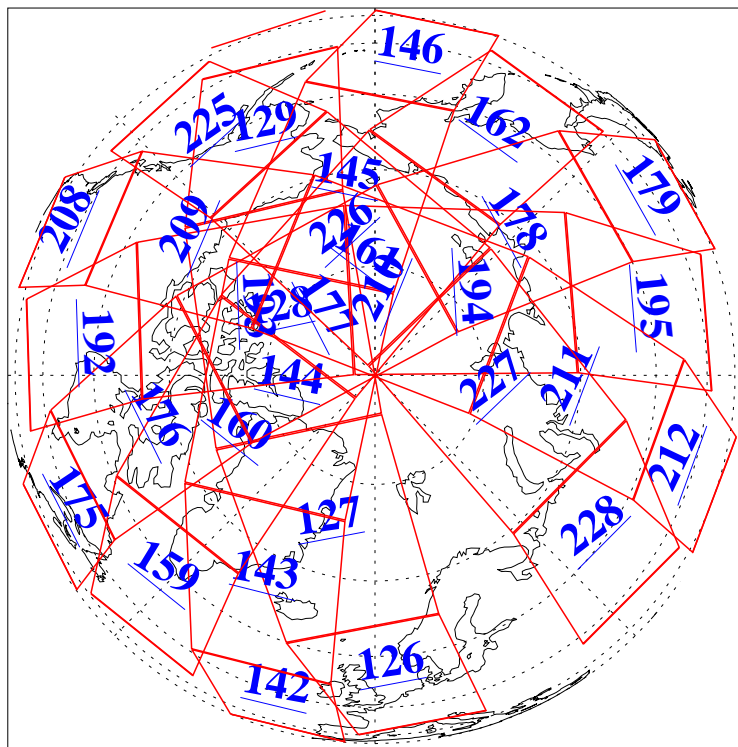

L1B Availability  
AMSU Granules: 240  
HSB Granules: 0  
AIRS Granules: 240

20 Jun 2008  
DoY 172  
Aqua Day 2239  
Granules: 1 to 120

Granules: 121 to 240

Legend: AMSU Available, HSB Available, AIRS Available

L1B Availability  
AMSU Granules: 240  
HSB Granules: 0  
AIRS Granules: 240

20 Jun 2008  
DoY 172  
Aqua Day 2239

Ascending Granules

Descending Granules

Legend: AMSU Available, HSB Available, AIRS Available

L1B Availability  
 AMSU Granules: 240  
 HSB Granules: 0  
 AIRS Granules: 240

20 Jun 2008  
 DoY 172  
 Aqua Day 2239

Northern Hemisphere Granules

Southern Hemisphere Granules

Legend: AMSU Available, HSB Available, AIRS Available