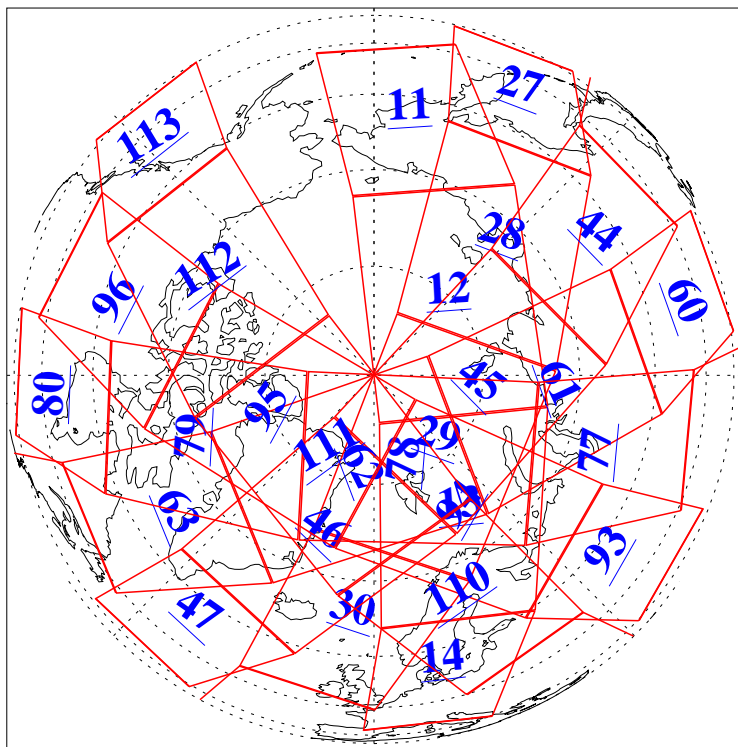

L1B Availability  
AMSU Granules: 240  
HSB Granules: 0  
AIRS Granules: 240

20 Jun 2008  
DoY 172  
Aqua Day 2239  
Granules: 1 to 120

Granules: 121 to 240

Legend: AMSU Available, HSB Available, AIRS Available

L1B Availability  
AMSU Granules: 240  
HSB Granules: 0  
AIRS Granules: 240

20 Jun 2008  
DoY 172  
Aqua Day 2239

Ascending Granules

Descending Granules

Legend: AMSU Available, HSB Available, AIRS Available

L1B Availability  
 AMSU Granules: 240  
 HSB Granules: 0  
 AIRS Granules: 240

20 Jun 2008  
 DoY 172  
 Aqua Day 2239

Northern Hemisphere Granules

Southern Hemisphere Granules

Legend: AMSU Available, HSB Available, AIRS Available